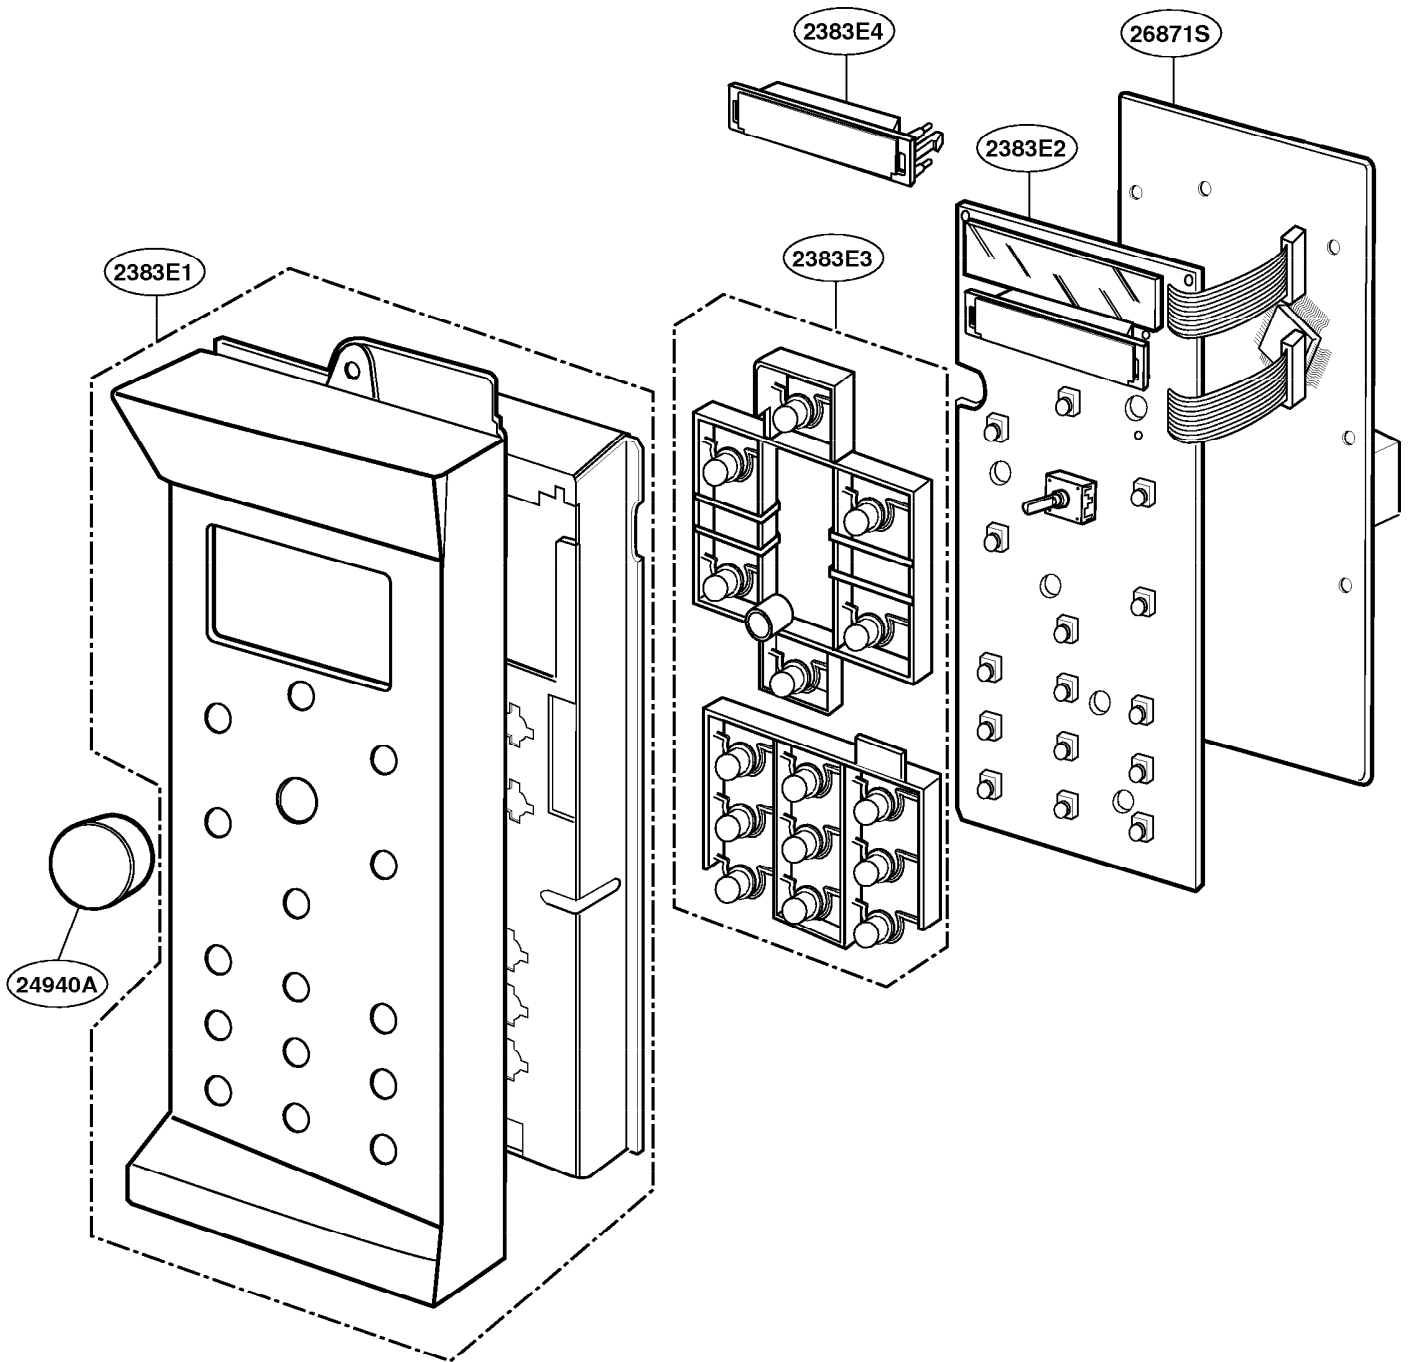

This Owner's Manual is provided and hosted by [Appliance Factory Parts](#).

GE SCA1001FSS Owner's Manual

[Shop genuine replacement parts for GE SCA1001FSS](#)

DOOR PARTS

Model: SCA1000
SCA1001

[Find Your GE Microwave Parts - Select From 3055 Models](#)

----- Manual continues below -----

DOOR PARTS

Model: SCA1000
SCA1001

CONTROLLER PARTS

Model: SCA1000
SCA1001

OVEN CAVITY PARTS

Model: SCA1000
SCA1001

LATCH BOARD PARTS

Model: SCA1000
SCA1001

INTERIOR PARTS (I)

Model: SCA1000
SCA1001

INTERIOR PARTS (II)

Model: SCA1000
SCA1001

INSTALLATION PARTS

Model: SCA1000
SCA1001

63301A