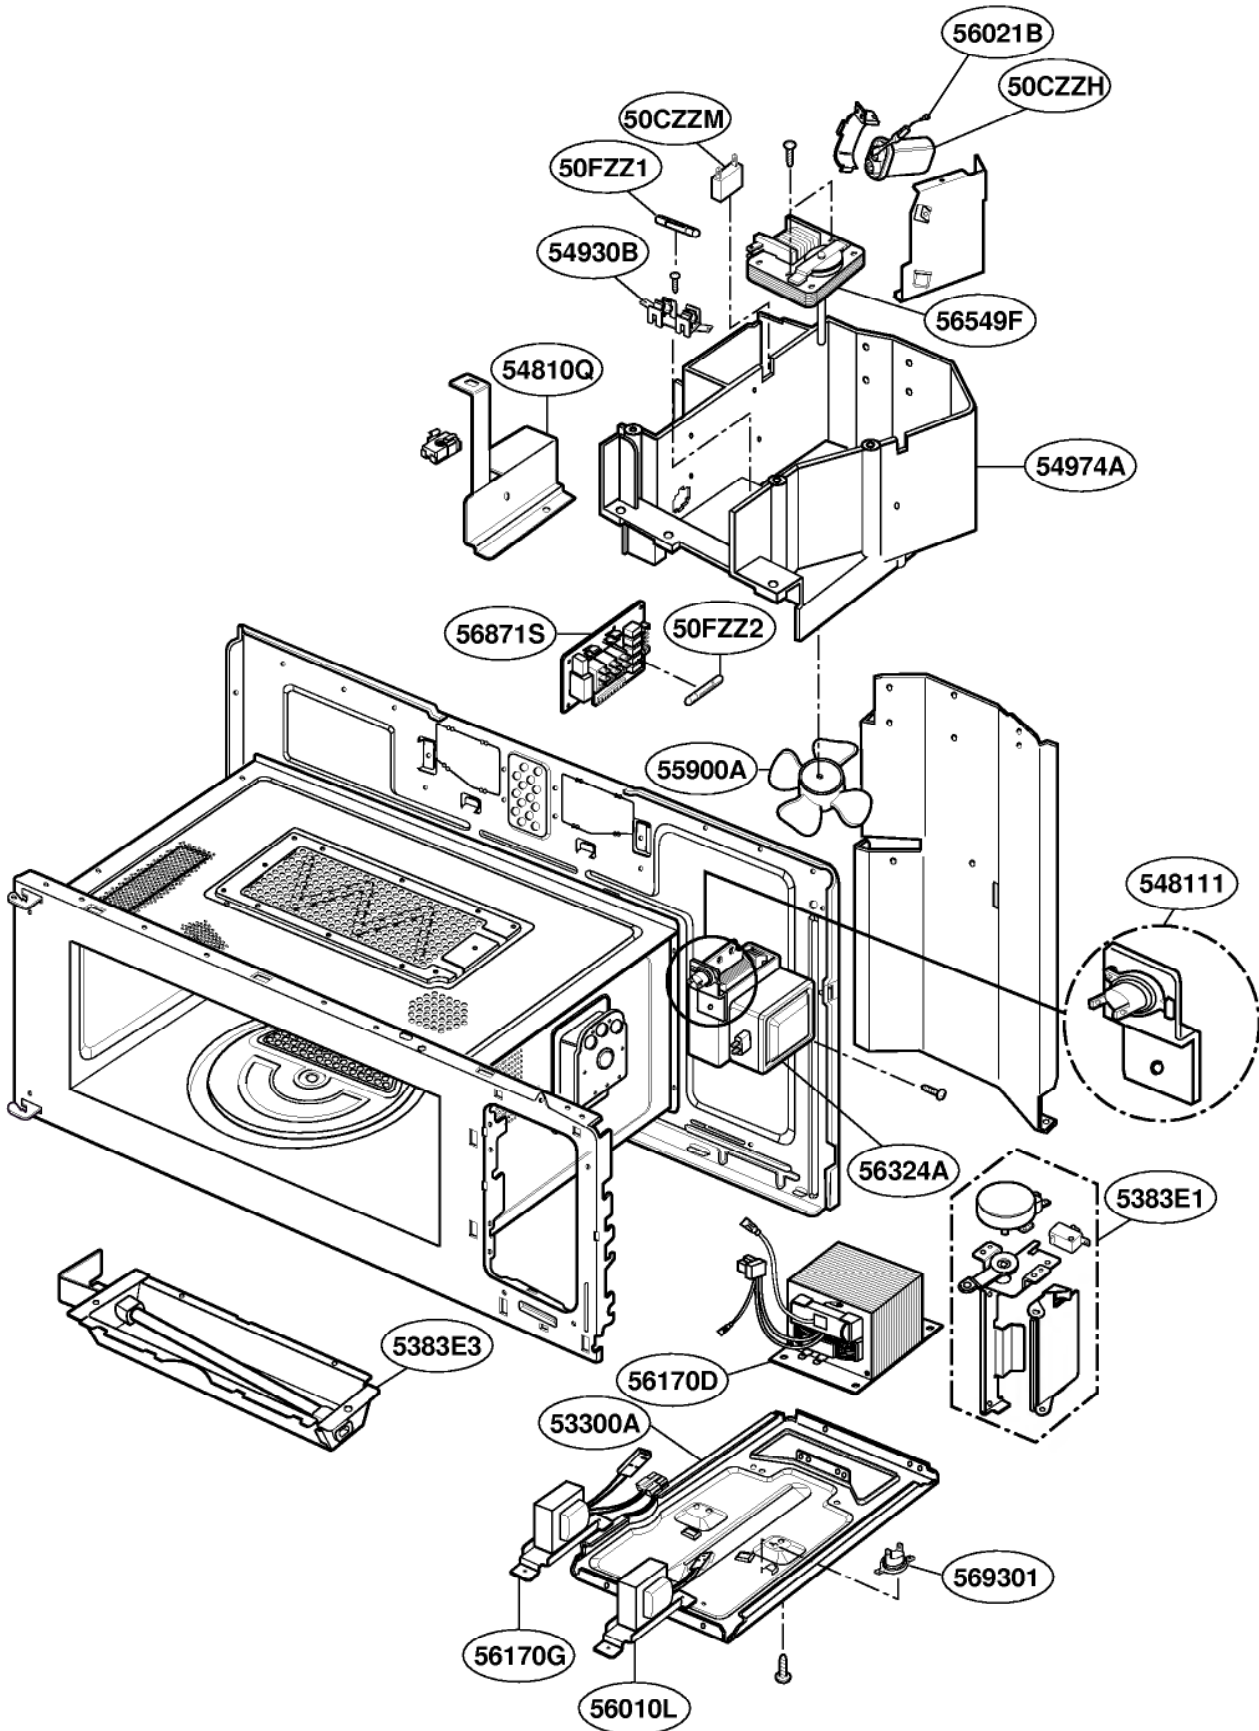

This Owner's Manual is provided and hosted by [Appliance Factory Parts](#).

GE SCA1001FSS Owner's Manual

[Shop genuine replacement parts for GE SCA1001FSS](#)

DOOR PARTS

Model: SCA1000
SCA1001

[Find Your GE Microwave Parts - Select From 3055 Models](#)

----- Manual continues below -----

DOOR PARTS

Model: SCA1000
SCA1001

CONTROLLER PARTS

Model: SCA1000
SCA1001

OVEN CAVITY PARTS

Model: SCA1000
SCA1001

LATCH BOARD PARTS

Model: SCA1000
SCA1001

INTERIOR PARTS (I)

Model: SCA1000
SCA1001

INTERIOR PARTS (II)

Model: SCA1000
SCA1001

INSTALLATION PARTS

Model: SCA1000
SCA1001

63301A