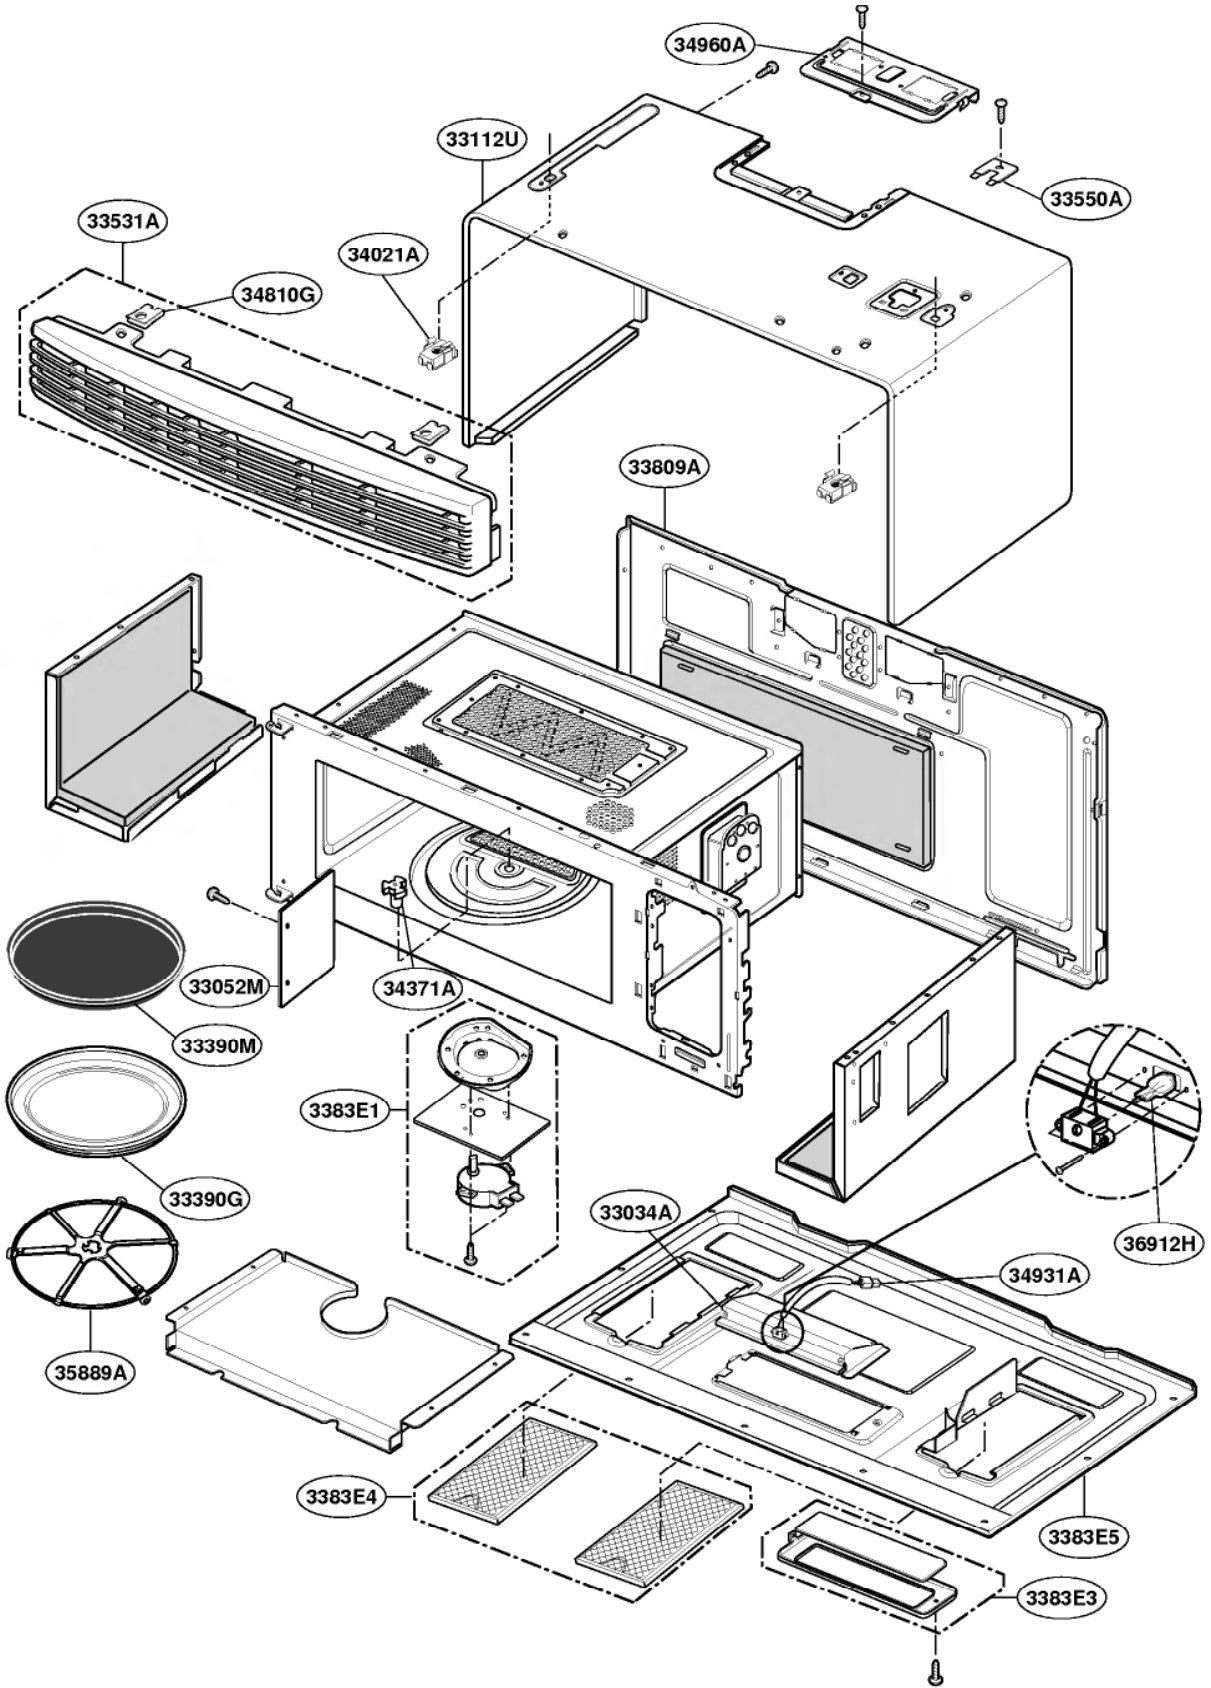

This Owner's Manual is provided and hosted by [Appliance Factory Parts](#).

GE SCA1001FSS Owner's Manual

[Shop genuine replacement parts for GE SCA1001FSS](#)

DOOR PARTS

Model: SCA1000
SCA1001

[Find Your GE Microwave Parts - Select From 3055 Models](#)

----- Manual continues below -----

DOOR PARTS

Model: SCA1000
SCA1001

CONTROLLER PARTS

Model: SCA1000
SCA1001

OVEN CAVITY PARTS

Model: SCA1000
SCA1001

LATCH BOARD PARTS

Model: SCA1000
SCA1001

INTERIOR PARTS (I)

Model: SCA1000
SCA1001

INTERIOR PARTS (II)

Model: SCA1000
SCA1001

INSTALLATION PARTS

Model: SCA1000
SCA1001

63301A