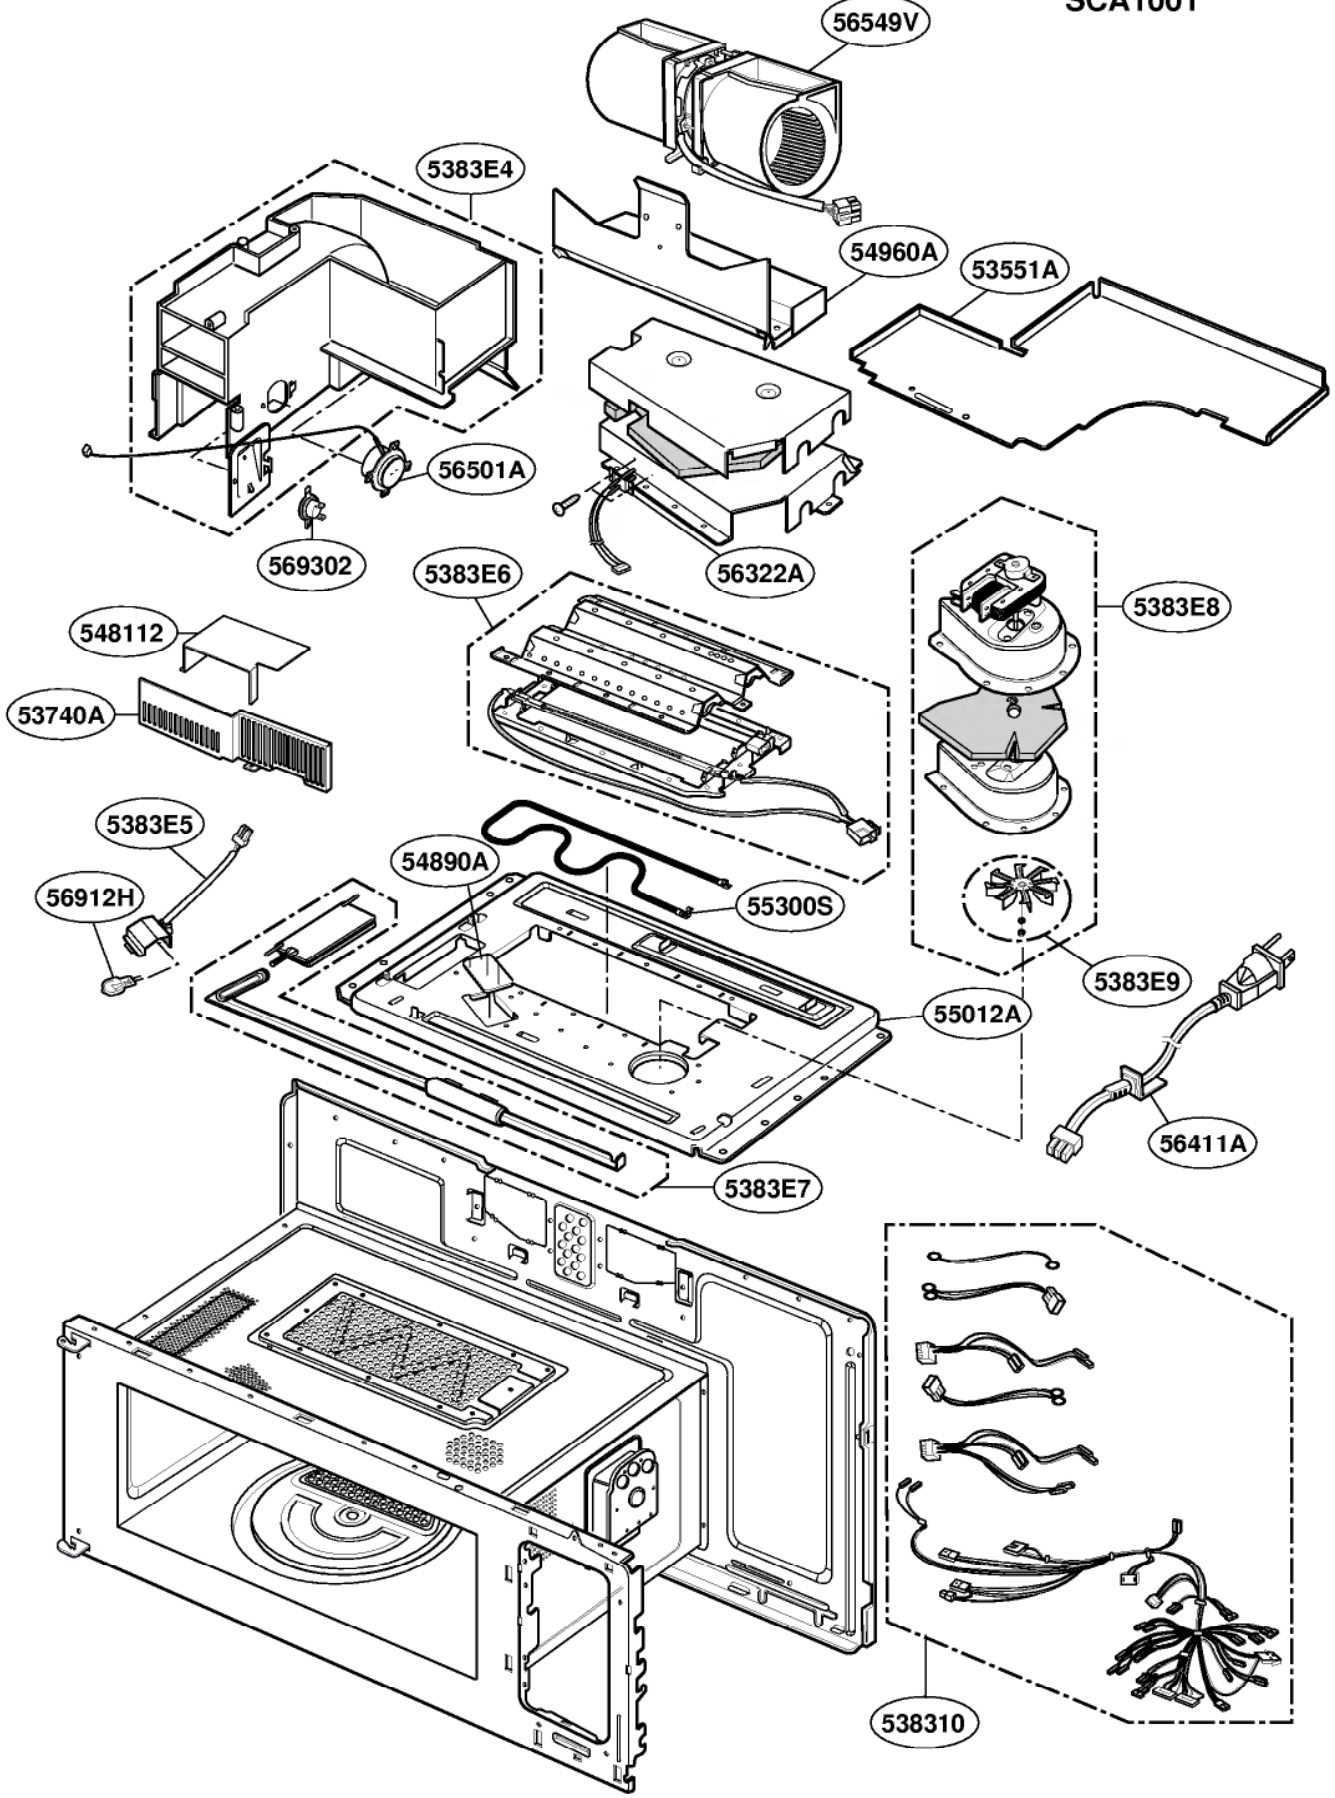

INTERIOR PARTS (II)

Model: SCA1000
SCA1001