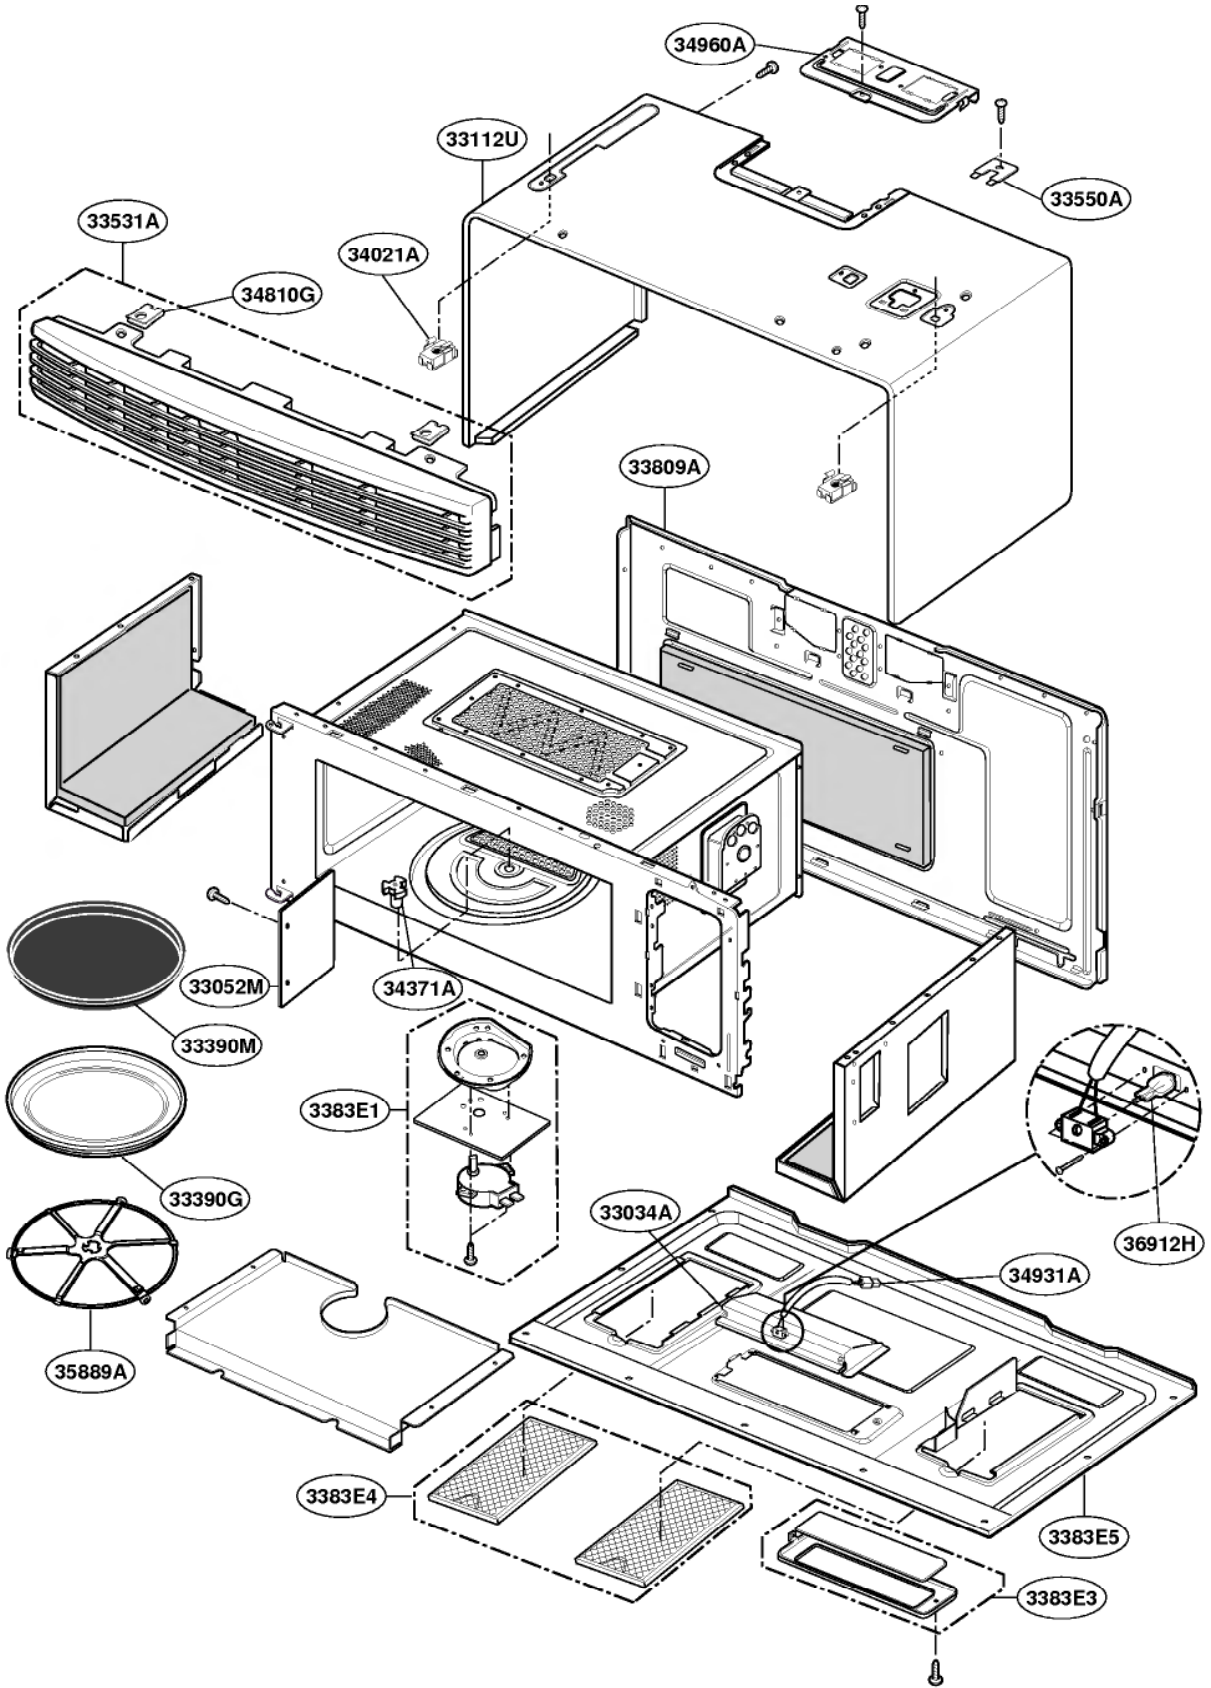

# DOOR PARTS

Model: SCA1000  
SCA1001

# CONTROLLER PARTS

Model: SCA1000  
SCA1001

# OVEN CAVITY PARTS

Model: SCA1000  
SCA1001

# LATCH BOARD PARTS

Model: SCA1000  
SCA1001