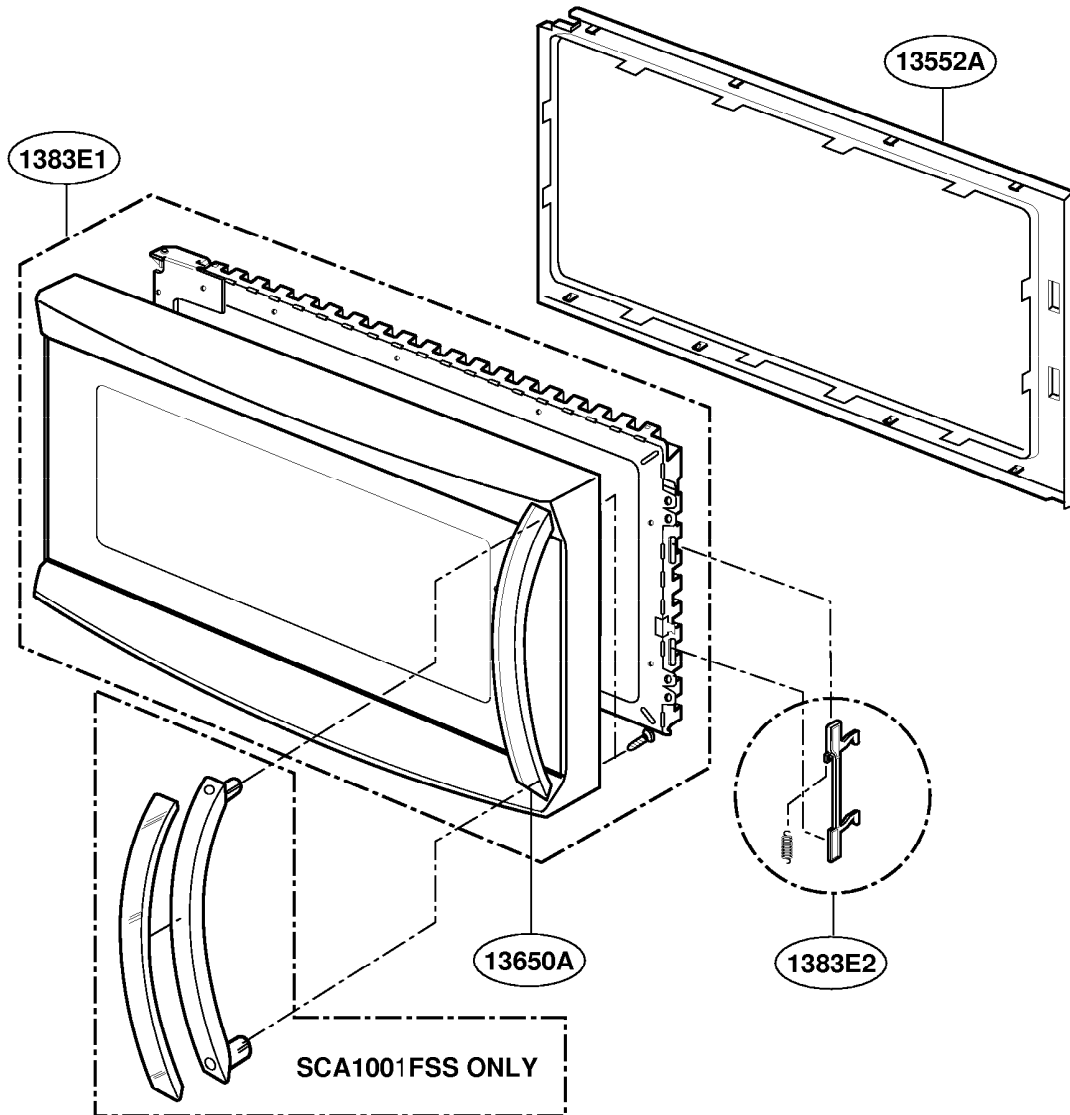

This Owner's Manual is provided and hosted by [Appliance Factory Parts](#).

GE SCA1001FSS Owner's Manual

[Shop genuine replacement parts for GE SCA1001FSS](#)

DOOR PARTS

Model: SCA1000
SCA1001

[Find Your GE Microwave Parts - Select From 3055 Models](#)

----- Manual continues below -----

DOOR PARTS

Model: SCA1000
SCA1001

CONTROLLER PARTS

Model: SCA1000
SCA1001

OVEN CAVITY PARTS

Model: SCA1000
SCA1001

LATCH BOARD PARTS

Model: SCA1000
SCA1001

INTERIOR PARTS (I)

Model: SCA1000
SCA1001

INTERIOR PARTS (II)

Model: SCA1000
SCA1001

INSTALLATION PARTS

Model: SCA1000
SCA1001

63301A