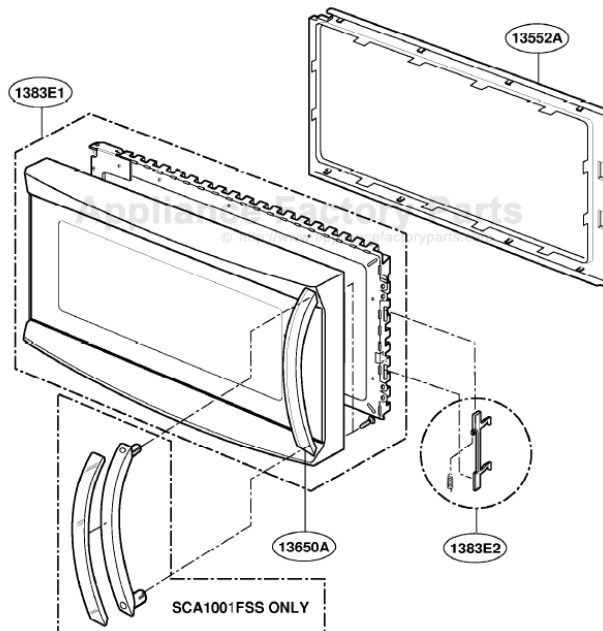

This Owner's Manual is provided and hosted by [Appliance Factory Parts](#).

GE SCA1001FSS Owner's Manual

[Shop genuine replacement parts for GE SCA1001FSS](#)

DOOR PARTS

Model: SCA1000
SCA1001

[Find Your GE Microwave Parts - Select From 3055 Models](#)

----- Manual continues below -----

DOOR PARTS

Model: SCA1000
SCA1001

CONTROLLER PARTS

Model: SCA1000
SCA1001

OVEN CAVITY PARTS

Model: SCA1000
SCA1001

LATCH BOARD PARTS