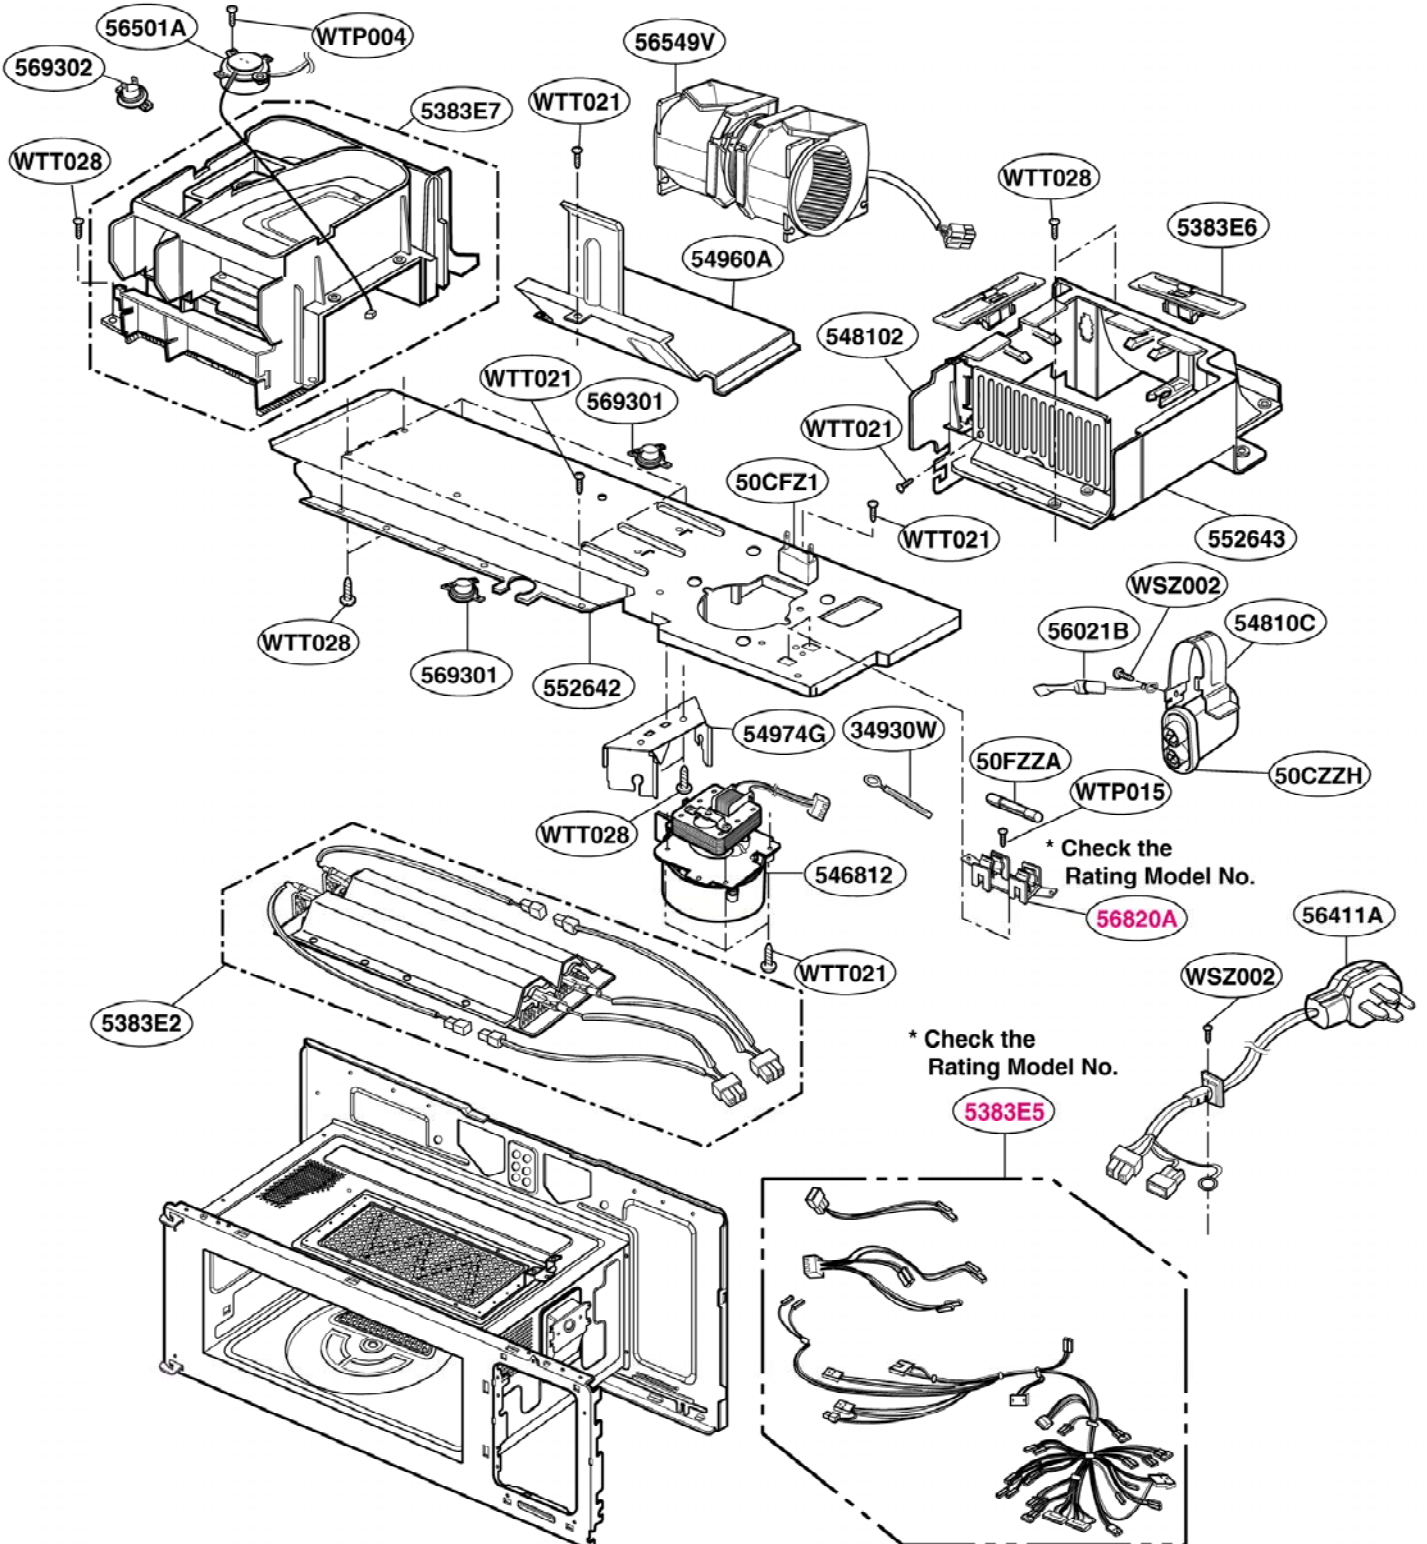

CONTROLLER PARTS

Model: SCA 2000FWW
SCA 2000FCC

CONTROLLER PARTS

Model: SCA 2000FBB
SCA 2001FSS
SCA 2001KSS

OVEN CAVITY PARTS

Model: SCA 2000FWW
SCA 2000FCC
SCA 2000FBB
SCA 2001FSS
SCA 2001KSS

LATCH BOARD PARTS

Model: SCA 2000FWW
SCA 2000FBB
SCA 2000FCC
SCA 2001FSS
SCA 2001KSS

INTERIOR PARTS (I)

Model: SCA 2000FWW
SCA 2000FBB
SCA 2000FCC
SCA 2001FSS
SCA 2001KSS

INTERIOR PARTS (II - I)

Model: SCA 2000FBB 02
SCA 2000FCC 02
SCA 2000FWW 02
SCA 2001FSS 02

Check the rating label of **Model** and order SVC parts according to the **Model No.**

INTERIOR PARTS (II - II)

Model: SCA 2000FBB 03
SCA 2000FCC 03
SCA 2000FWW 03
SCA 2001FSS 03
SCA 2001KSS 01

Check the rating label of **Model** and order SVC parts according to the **Model No.**