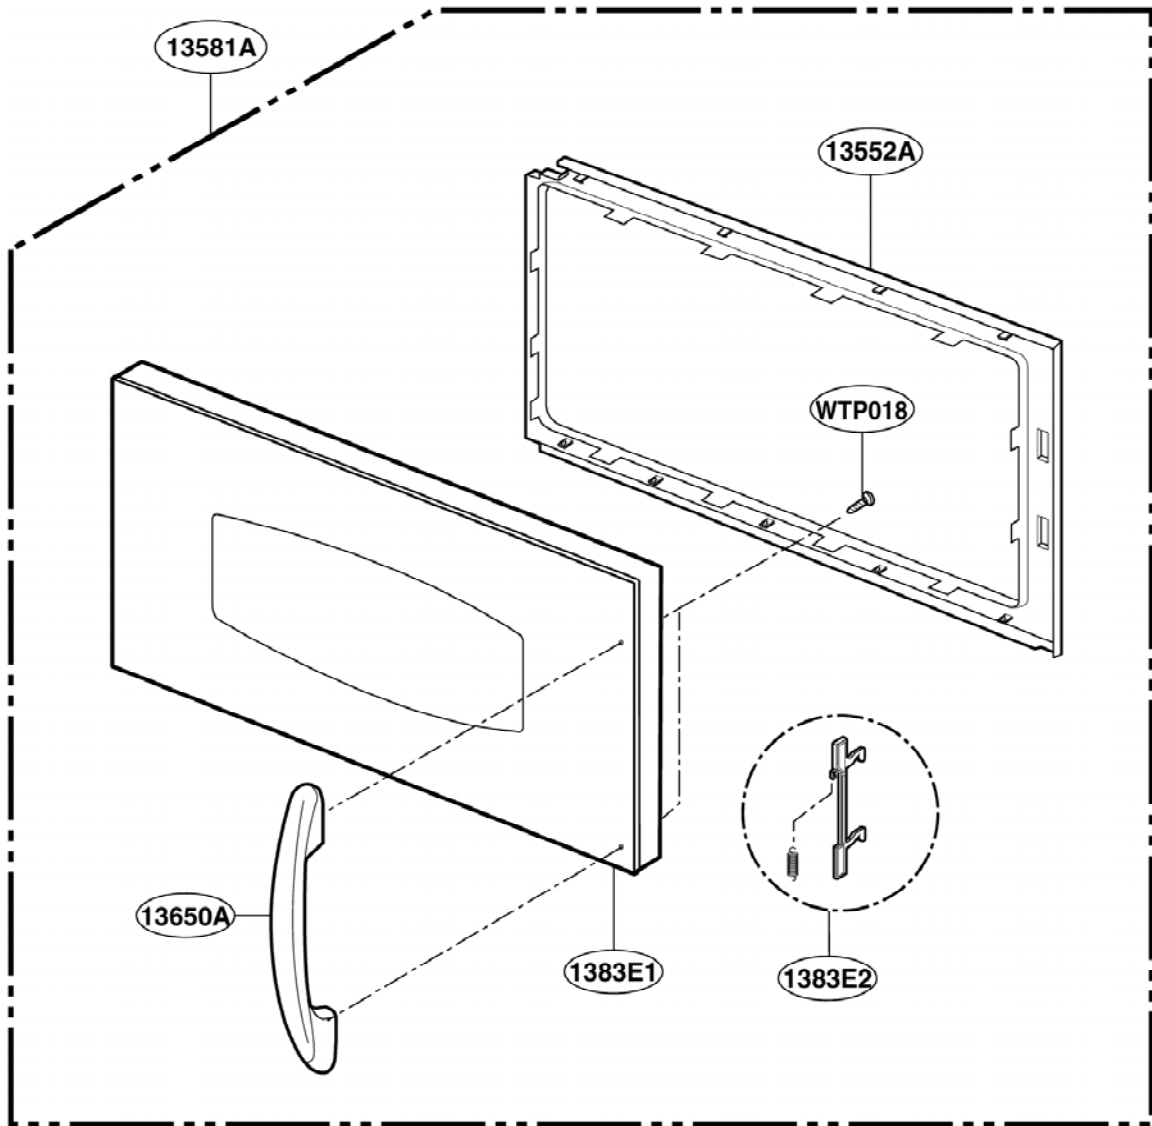

----- Manual continues below -----

EXPLODED VIEW

DOOR PARTS

Model: SCA 2000FWW
SCA 2000FBB
SCA 2000FCC

3383EA

P/No: 3828W5S6177

DOOR PARTS

Model: SCA 2001FSS
SCA 2001KSS

CONTROLLER PARTS

Model: SCA 2000FWW
SCA 2000FCC

CONTROLLER PARTS

Model: SCA 2000FBB
SCA 2001FSS
SCA 2001KSS

OVEN CAVITY PARTS

Model: SCA 2000FWW
SCA 2000FCC
SCA 2000FBB
SCA 2001FSS
SCA 2001KSS

LATCH BOARD PARTS