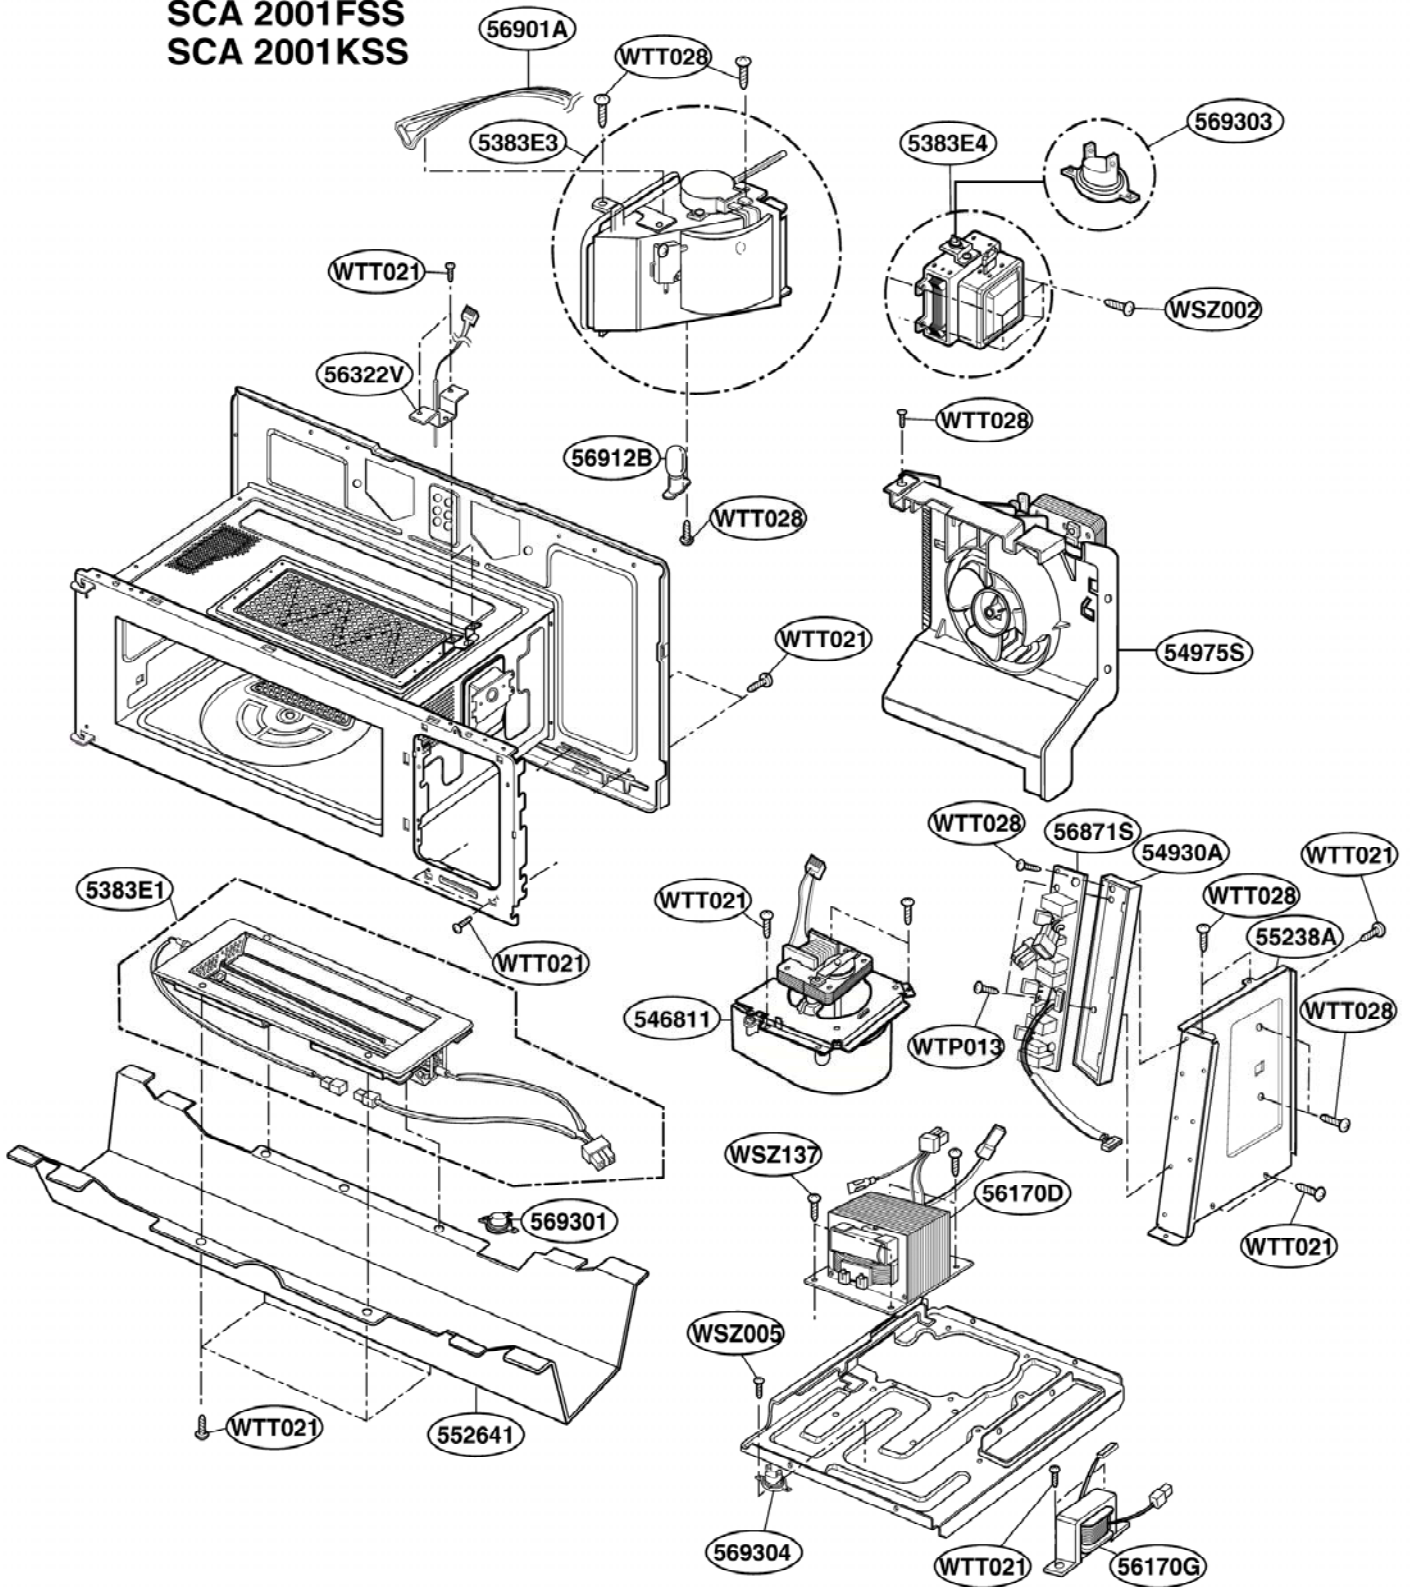

----- Manual continues below -----

EXPLODED VIEW

DOOR PARTS

Model: SCA 2000FWW
SCA 2000FBB
SCA 2000FCC

P/No: 3828W5S6177

DOOR PARTS

Model: SCA 2001FSS
SCA 2001KSS

CONTROLLER PARTS

Model: SCA 2000FWW
SCA 2000FCC

CONTROLLER PARTS

Model: SCA 2000FBB
SCA 2001FSS
SCA 2001KSS

LATCH BOARD PARTS

Model: SCA 2000FWW
SCA 2000FBB
SCA 2000FCC
SCA 2001FSS
SCA 2001KSS

INTERIOR PARTS (I)

Model: SCA 2000FWW
SCA 2000FBB
SCA 2000FCC
SCA 2001FSS
SCA 2001KSS

INTERIOR PARTS (II - I)

Model: SCA 2000FBB 02
SCA 2000FCC 02
SCA 2000FWW 02
SCA 2001FSS 02

Check the rating label of **Model** and order SVC parts according to the **Model No.**

INTERIOR PARTS (II - II)

Model: SCA 2000FBB 03
SCA 2000FCC 03
SCA 2000FWW 03
SCA 2001FSS 03
SCA 2001KSS 01

Check the rating label of **Model** and order SVC parts according to the **Model No.**

INSTALLATION PARTS

Model: SCA 2000FWW
SCA 2000FBB
SCA 2000FCC
SCA 2001FSS
SCA 2001KSS