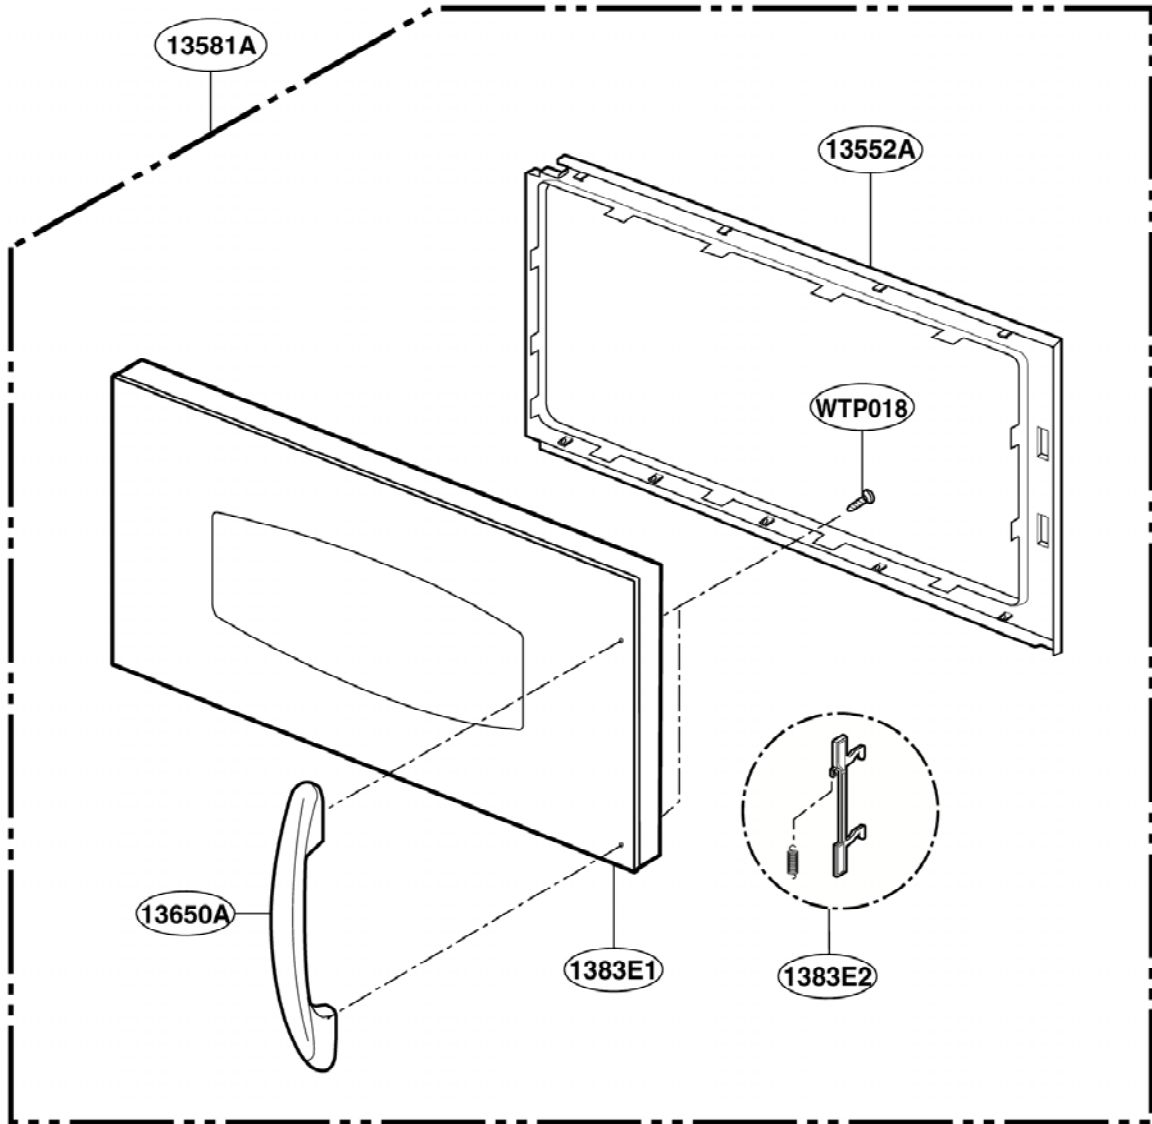

----- Manual continues below -----

EXPLODED VIEW

DOOR PARTS

Model: SCA 2000FWW
SCA 2000FBB
SCA 2000FCC

P/No: 3828W5S6177

DOOR PARTS

Model: SCA 2001FSS
SCA 2001KSS

CONTROLLER PARTS

Model: SCA 2000FWW
SCA 2000FCC

CONTROLLER PARTS

Model: SCA 2000FBB
SCA 2001FSS
SCA 2001KSS

LATCH BOARD PARTS

Model: SCA 2000FWW
SCA 2000FBB
SCA 2000FCC
SCA 2001FSS
SCA 2001KSS

INTERIOR PARTS (I)

Model: SCA 2000FWW
SCA 2000FBB
SCA 2000FCC
SCA 2001FSS
SCA 2001KSS

INTERIOR PARTS (II - I)

Model: SCA 2000FBB 02
SCA 2000FCC 02
SCA 2000FWW 02
SCA 2001FSS 02

Check the rating label of **Model** and order SVC parts according to the **Model No.**

INTERIOR PARTS (II - II)

Model: SCA 2000FBB 03
SCA 2000FCC 03
SCA 2000FWW 03
SCA 2001FSS 03
SCA 2001KSS 01