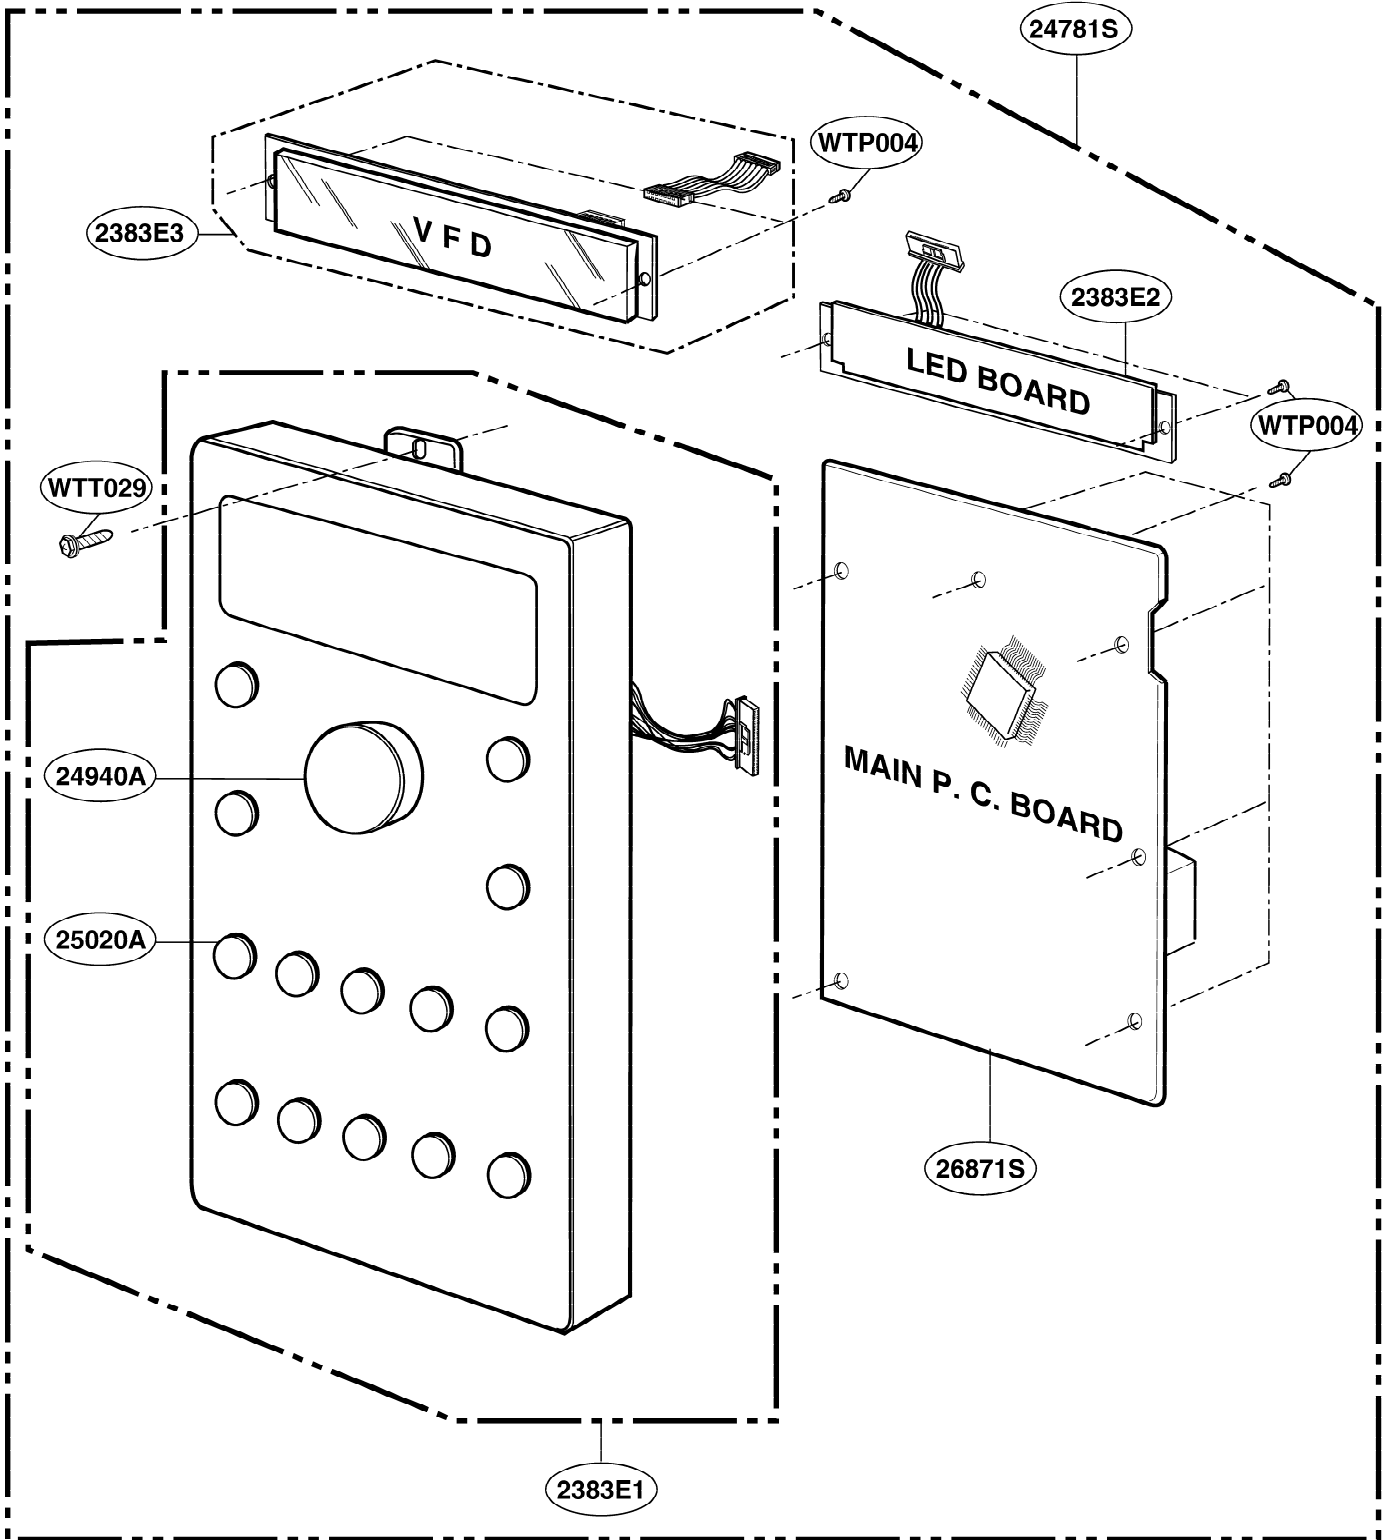

----- Manual continues below -----

EXPLODED VIEW

DOOR PARTS

Model: SCA 2000FWW
SCA 2000FBB
SCA 2000FCC

P/No: 3828W5S6177

DOOR PARTS

Model: SCA 2001FSS
SCA 2001KSS

CONTROLLER PARTS

Model: SCA 2000FWW
SCA 2000FCC

CONTROLLER PARTS

Model: SCA 2000FBB
SCA 2001FSS
SCA 2001KSS

LATCH BOARD PARTS

Model: SCA 2000FWW
SCA 2000FBB
SCA 2000FCC
SCA 2001FSS
SCA 2001KSS

INTERIOR PARTS (I)

Model: SCA 2000FWW
SCA 2000FBB
SCA 2000FCC
SCA 2001FSS
SCA 2001KSS

INTERIOR PARTS (II - I)

Model: SCA 2000FBB 02
SCA 2000FCC 02
SCA 2000FWW 02
SCA 2001FSS 02

Check the rating label of **Model** and order SVC parts according to the **Model No.**

INTERIOR PARTS (II - II)

Model: SCA 2000FBB 03
SCA 2000FCC 03
SCA 2000FWW 03
SCA 2001FSS 03
SCA 2001KSS 01

Check the rating label of **Model** and order SVC parts according to the **Model No.**

INSTALLATION PARTS

Model: SCA 2000FWW
SCA 2000FBB
SCA 2000FCC
SCA 2001FSS
SCA 2001KSS