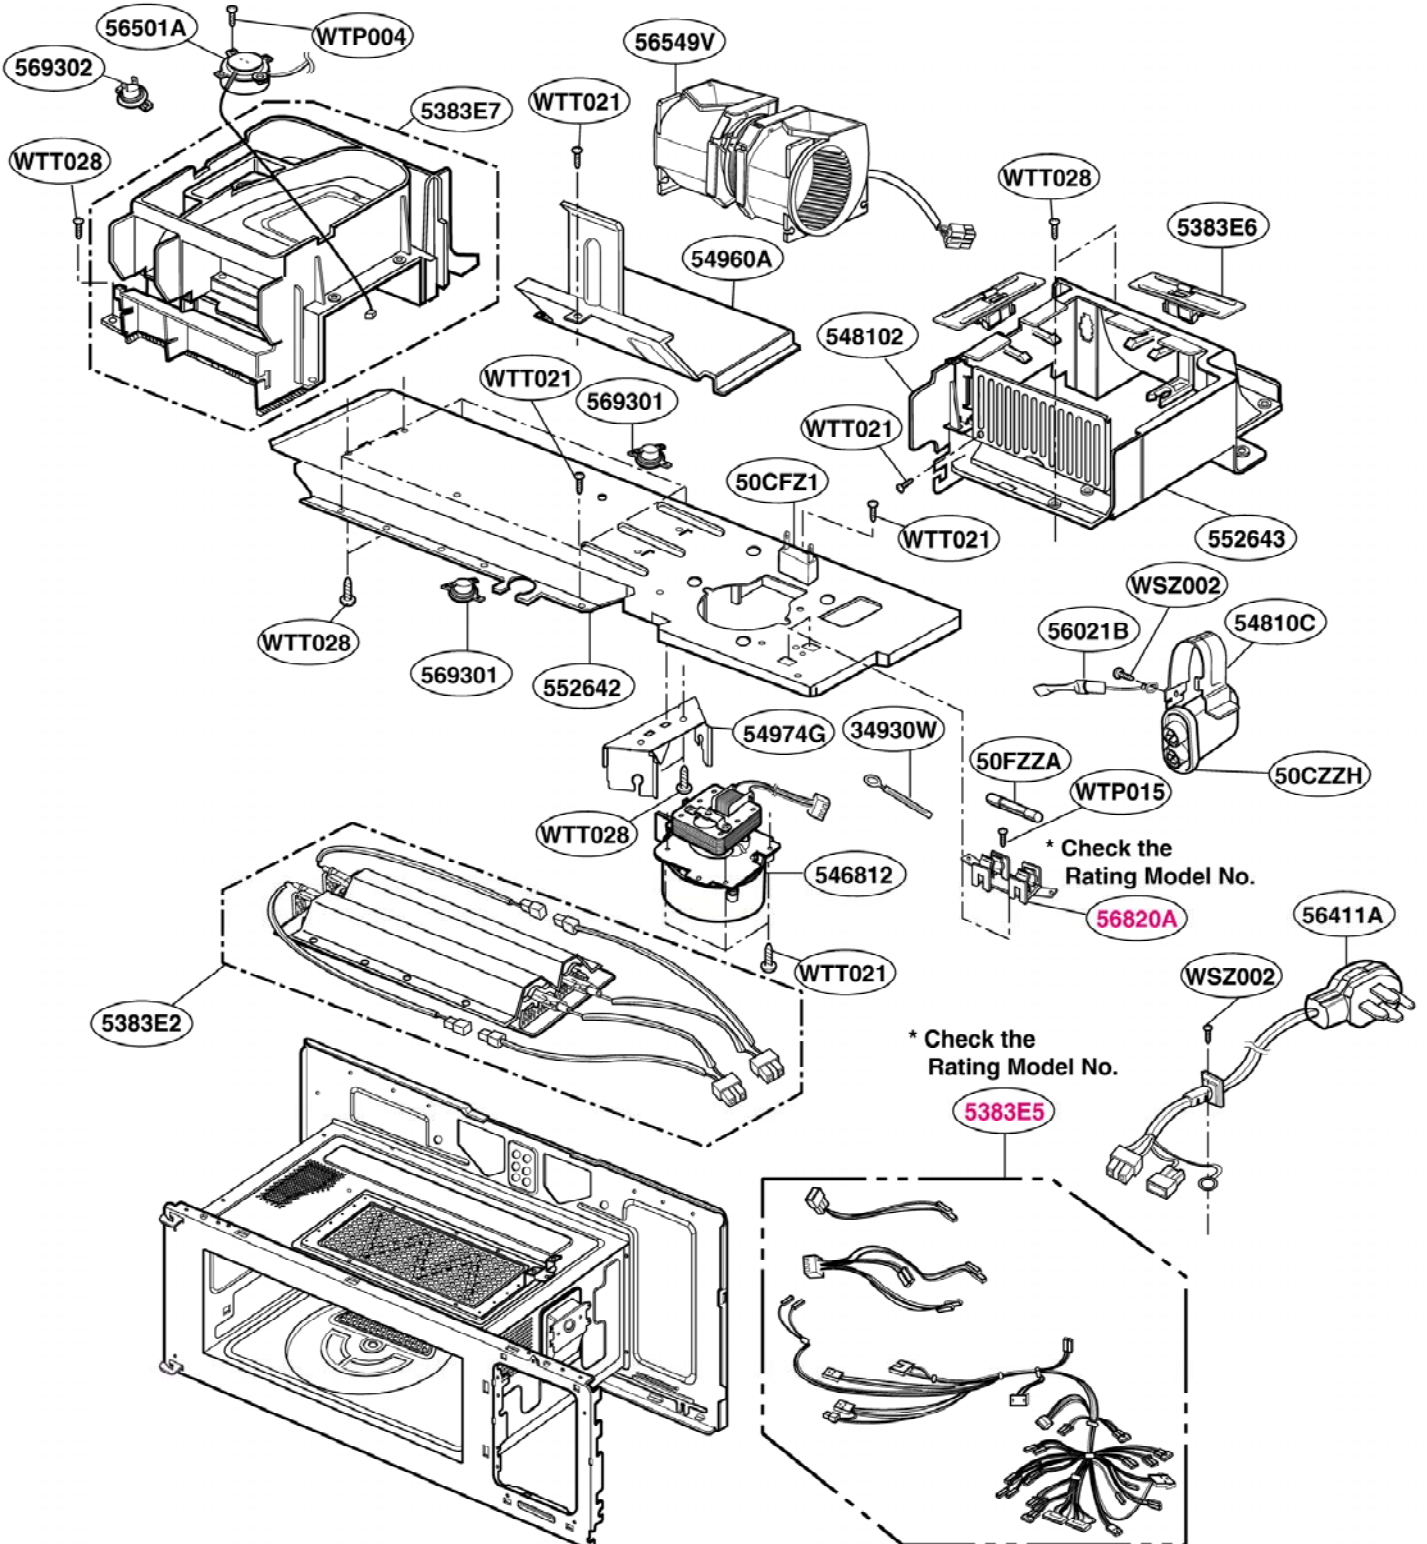

----- Manual continues below -----

EXPLODED VIEW

DOOR PARTS

Model: SCA 2000FWW
SCA 2000FBB
SCA 2000FCC

P/No: 3828W5S6177

DOOR PARTS

Model: SCA 2001FSS
SCA 2001KSS

CONTROLLER PARTS

Model: SCA 2000FWW
SCA 2000FCC

CONTROLLER PARTS

Model: SCA 2000FBB
SCA 2001FSS
SCA 2001KSS

LATCH BOARD PARTS

Model: SCA 2000FWW
SCA 2000FBB
SCA 2000FCC
SCA 2001FSS
SCA 2001KSS

INTERIOR PARTS (I)

Model: SCA 2000FWW
SCA 2000FBB
SCA 2000FCC
SCA 2001FSS
SCA 2001KSS

INTERIOR PARTS (II - I)

Model: SCA 2000FBB 02
SCA 2000FCC 02
SCA 2000FWW 02
SCA 2001FSS 02

Check the rating label of **Model** and order SVC parts according to the **Model No.**

INTERIOR PARTS (II - II)

Model: SCA 2000FBB 03
SCA 2000FCC 03
SCA 2000FWW 03
SCA 2001FSS 03
SCA 2001KSS 01

Check the rating label of **Model** and order SVC parts according to the **Model No.**

INSTALLATION PARTS

Model: SCA 2000FWW
SCA 2000FBB
SCA 2000FCC
SCA 2001FSS
SCA 2001KSS