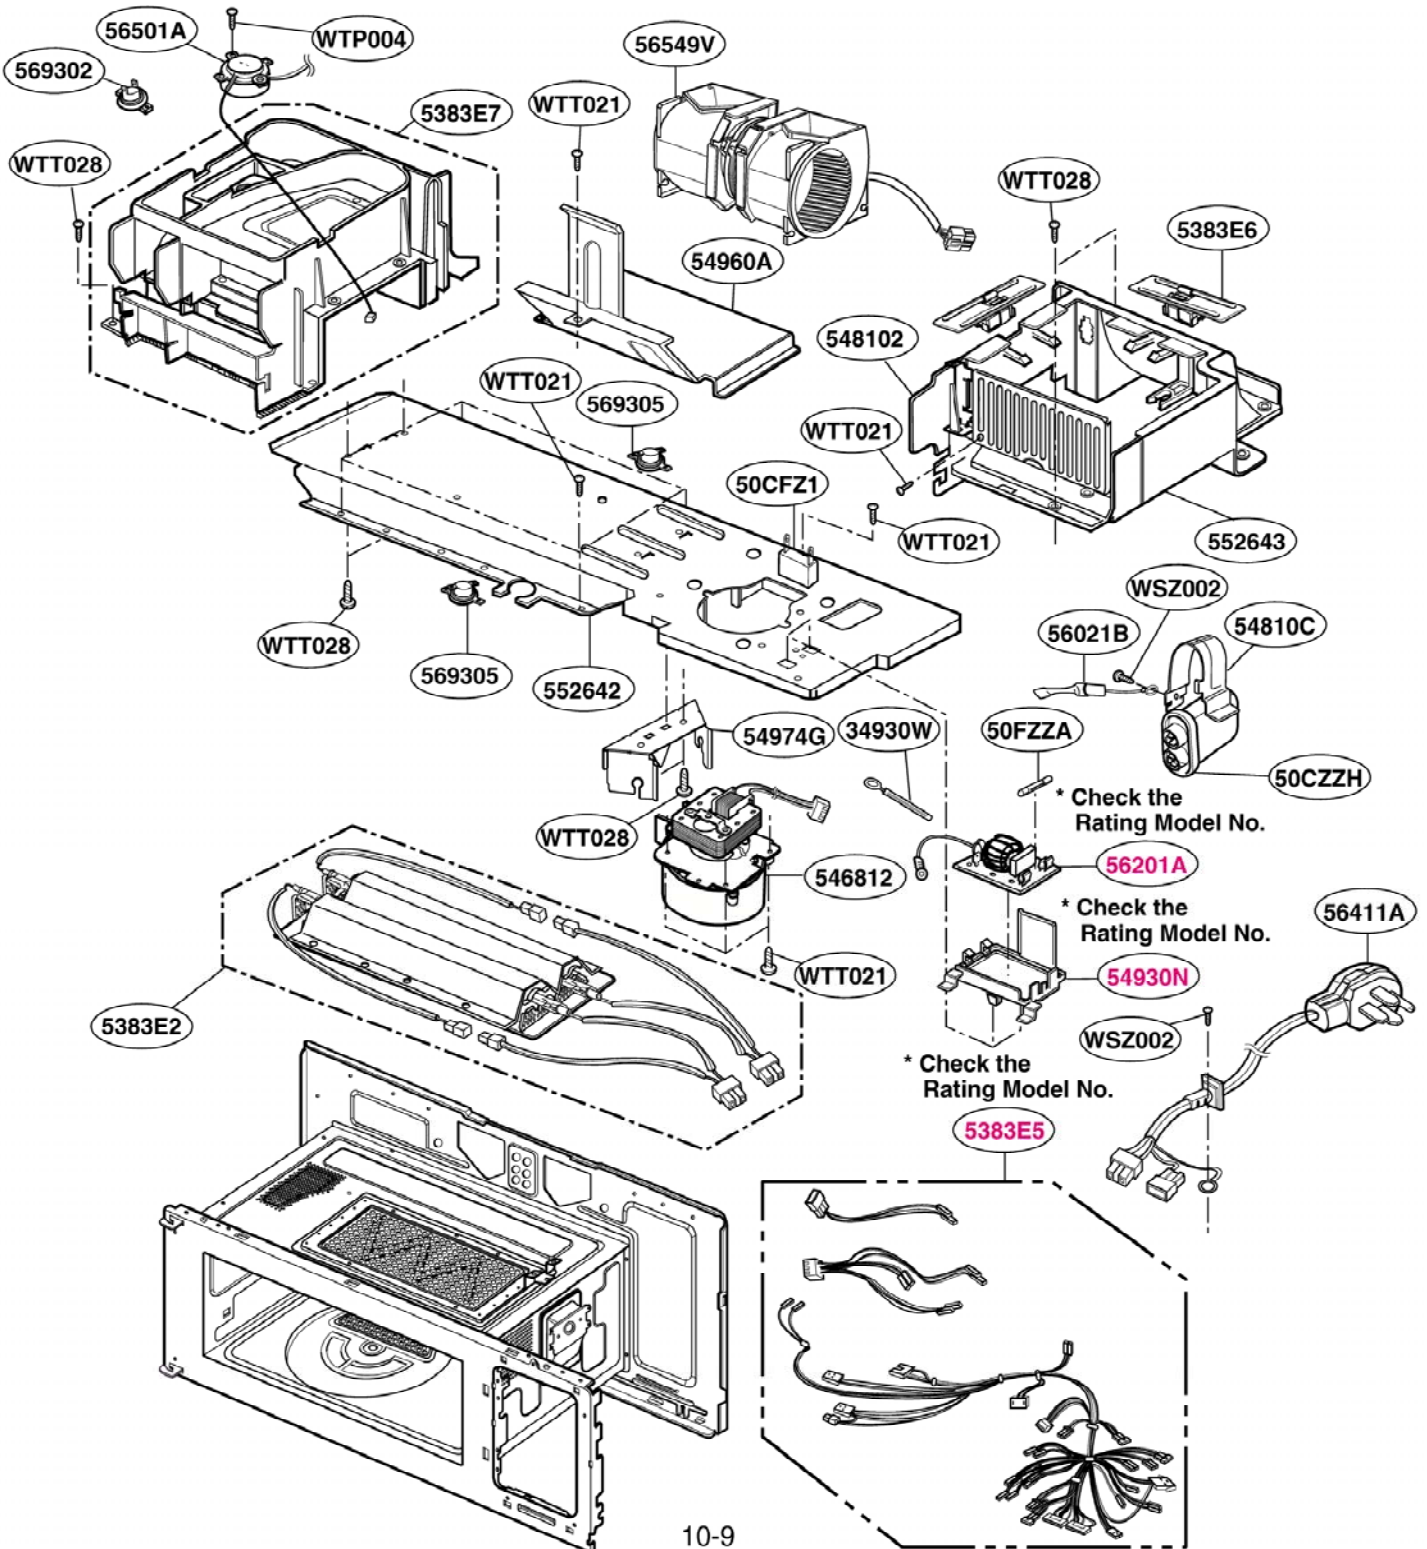

----- Manual continues below -----

EXPLODED VIEW

DOOR PARTS

Model: SCA 2000FWW
SCA 2000FBB
SCA 2000FCC

P/No: 3828W5S6177

DOOR PARTS

Model: SCA 2001FSS
SCA 2001KSS

CONTROLLER PARTS

Model: SCA 2000FWW
SCA 2000FCC

CONTROLLER PARTS

Model: SCA 2000FBB
SCA 2001FSS
SCA 2001KSS

LATCH BOARD PARTS

Model: SCA 2000FWW
SCA 2000FBB
SCA 2000FCC
SCA 2001FSS
SCA 2001KSS

INTERIOR PARTS (I)

Model: SCA 2000FWW
SCA 2000FBB
SCA 2000FCC
SCA 2001FSS
SCA 2001KSS

INTERIOR PARTS (II - I)

Model: SCA 2000FBB 02
SCA 2000FCC 02
SCA 2000FWW 02
SCA 2001FSS 02

Check the rating label of **Model** and order SVC parts according to the **Model No.**

INTERIOR PARTS (II - II)

Model: SCA 2000FBB 03
SCA 2000FCC 03
SCA 2000FWW 03
SCA 2001FSS 03
SCA 2001KSS 01

Check the rating label of **Model** and order SVC parts according to the **Model No.**

INSTALLATION PARTS

Model: SCA 2000FWW
SCA 2000FBB
SCA 2000FCC
SCA 2001FSS
SCA 2001KSS