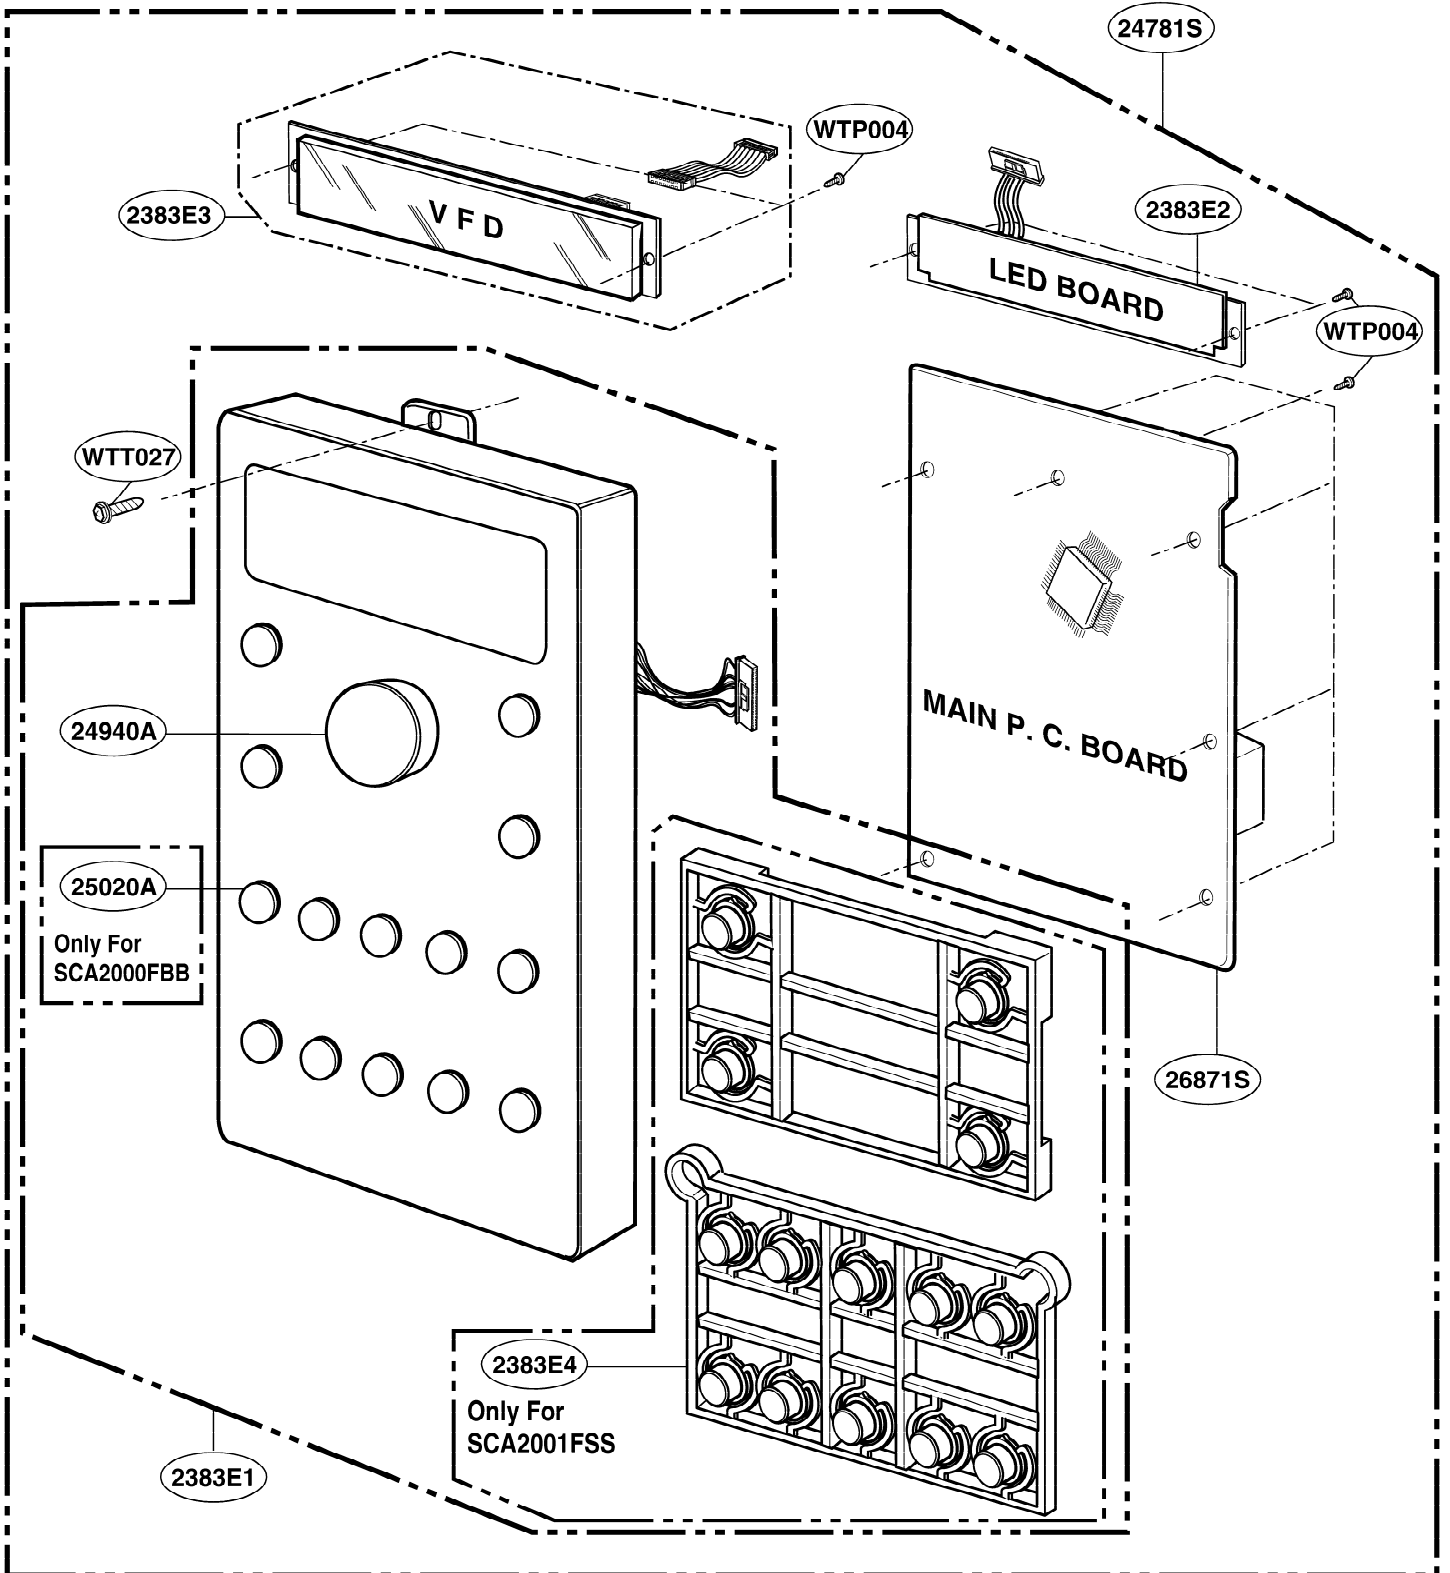

----- Manual continues below -----

EXPLODED VIEW

DOOR PARTS

Model: SCA 2000FWW
SCA 2000FBB
SCA 2000FCC

P/No: 3828W5S6177

DOOR PARTS

Model: SCA 2001FSS
SCA 2001KSS

CONTROLLER PARTS

Model: SCA 2000FWW
SCA 2000FCC

CONTROLLER PARTS

Model: SCA 2000FBB
SCA 2001FSS
SCA 2001KSS

LATCH BOARD PARTS

Model: SCA 2000FWW
SCA 2000FBB
SCA 2000FCC
SCA 2001FSS
SCA 2001KSS

INTERIOR PARTS (I)

Model: SCA 2000FWW
SCA 2000FBB
SCA 2000FCC
SCA 2001FSS
SCA 2001KSS

INTERIOR PARTS (II - I)

Model: SCA 2000FBB 02
SCA 2000FCC 02
SCA 2000FWW 02
SCA 2001FSS 02

Check the rating label of **Model** and order SVC parts according to the **Model No.**

INTERIOR PARTS (II - II)

Model: SCA 2000FBB 03
SCA 2000FCC 03
SCA 2000FWW 03
SCA 2001FSS 03
SCA 2001KSS 01

Check the rating label of **Model** and order SVC parts according to the **Model No.**

INSTALLATION PARTS

Model: SCA 2000FWW
SCA 2000FBB
SCA 2000FCC
SCA 2001FSS
SCA 2001KSS