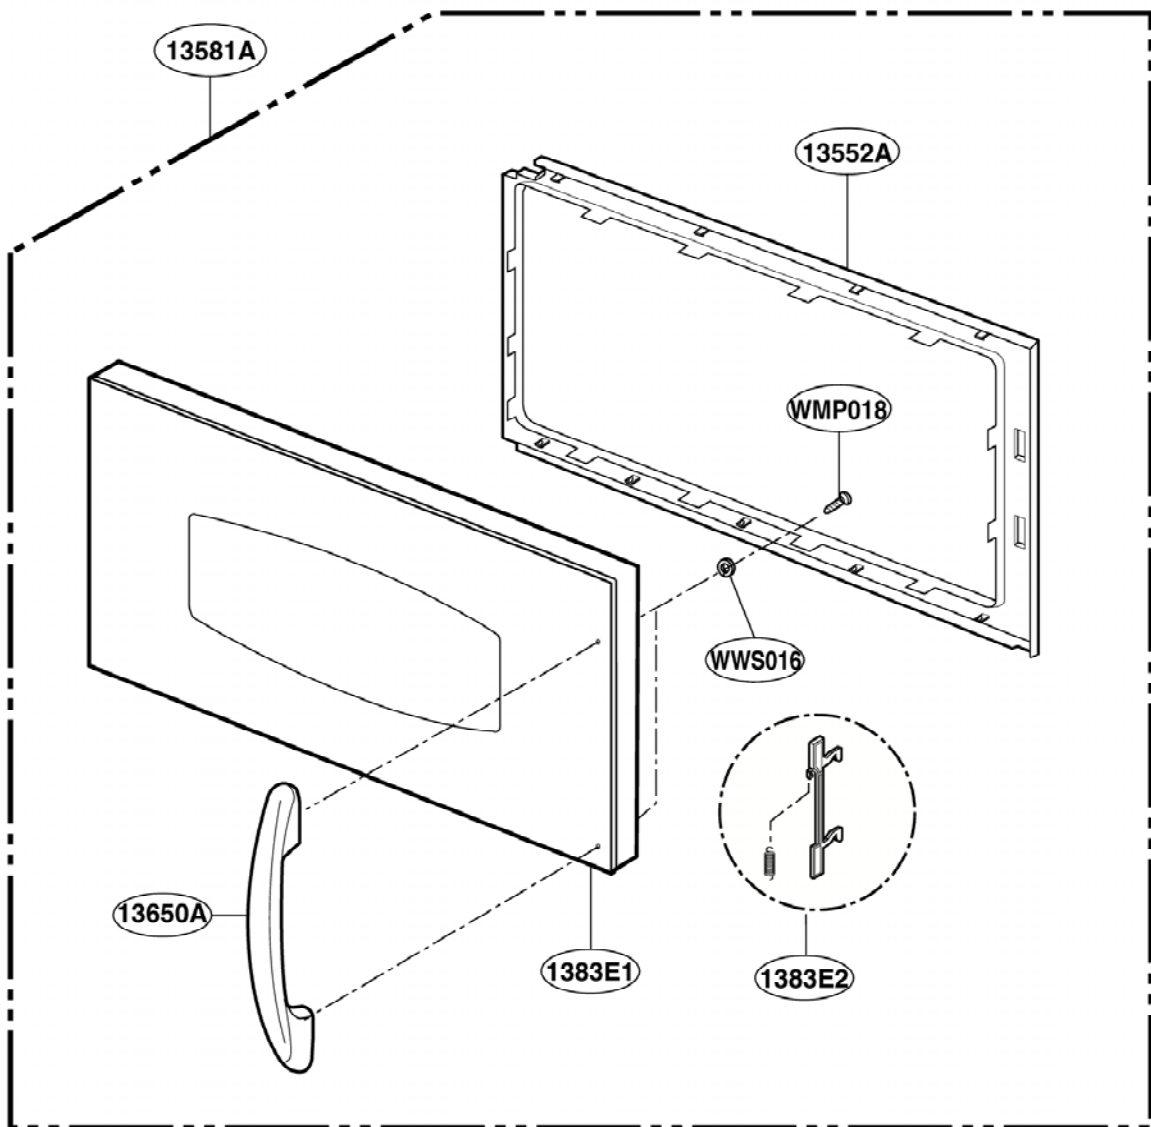

----- Manual continues below -----

EXPLODED VIEW

DOOR PARTS

Model: SCA 2000FWW
SCA 2000FBB
SCA 2000FCC

P/No: 3828W5S6177

DOOR PARTS

Model: SCA 2001FSS
SCA 2001KSS

CONTROLLER PARTS

Model: SCA 2000FWW
SCA 2000FCC

CONTROLLER PARTS

Model: SCA 2000FBB
SCA 2001FSS
SCA 2001KSS

LATCH BOARD PARTS

Model: SCA 2000FWW
SCA 2000FBB
SCA 2000FCC
SCA 2001FSS
SCA 2001KSS

INTERIOR PARTS (I)

Model: SCA 2000FWW
SCA 2000FBB
SCA 2000FCC
SCA 2001FSS
SCA 2001KSS

INTERIOR PARTS (II - I)

Model: SCA 2000FBB 02
SCA 2000FCC 02
SCA 2000FWW 02
SCA 2001FSS 02

Check the rating label of **Model** and order SVC parts according to the **Model No.**

INTERIOR PARTS (II - II)

Model: SCA 2000FBB 03
SCA 2000FCC 03
SCA 2000FWW 03
SCA 2001FSS 03
SCA 2001KSS 01