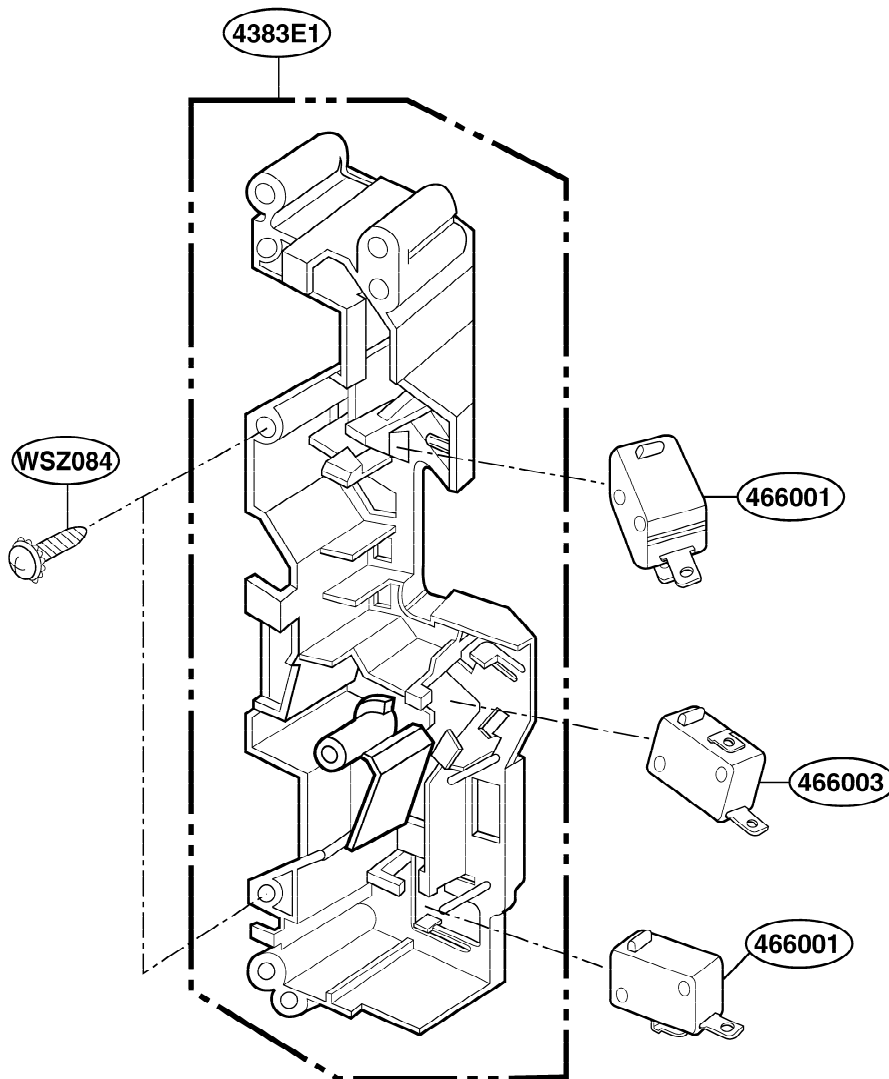

----- Manual continues below -----

EXPLODED VIEW

DOOR PARTS

Model: SCA 2000FWW
SCA 2000FBB
SCA 2000FCC

P/No: 3828W5S6177

DOOR PARTS

Model: SCA 2001FSS
SCA 2001KSS

CONTROLLER PARTS

Model: SCA 2000FWW
SCA 2000FCC

CONTROLLER PARTS

Model: SCA 2000FBB
SCA 2001FSS
SCA 2001KSS

LATCH BOARD PARTS

Model: SCA 2000FWW
SCA 2000FBB
SCA 2000FCC
SCA 2001FSS
SCA 2001KSS

INTERIOR PARTS (I)

Model: SCA 2000FWW
SCA 2000FBB
SCA 2000FCC
SCA 2001FSS
SCA 2001KSS

INTERIOR PARTS (II - I)

Model: SCA 2000FBB 02
SCA 2000FCC 02
SCA 2000FWW 02
SCA 2001FSS 02

Check the rating label of **Model** and order SVC parts according to the **Model No.**

INTERIOR PARTS (II - II)

Model: SCA 2000FBB 03
SCA 2000FCC 03
SCA 2000FWW 03
SCA 2001FSS 03
SCA 2001KSS 01

Check the rating label of **Model** and order SVC parts according to the **Model No.**

INSTALLATION PARTS

Model: SCA 2000FWW
SCA 2000FBB
SCA 2000FCC
SCA 2001FSS
SCA 2001KSS