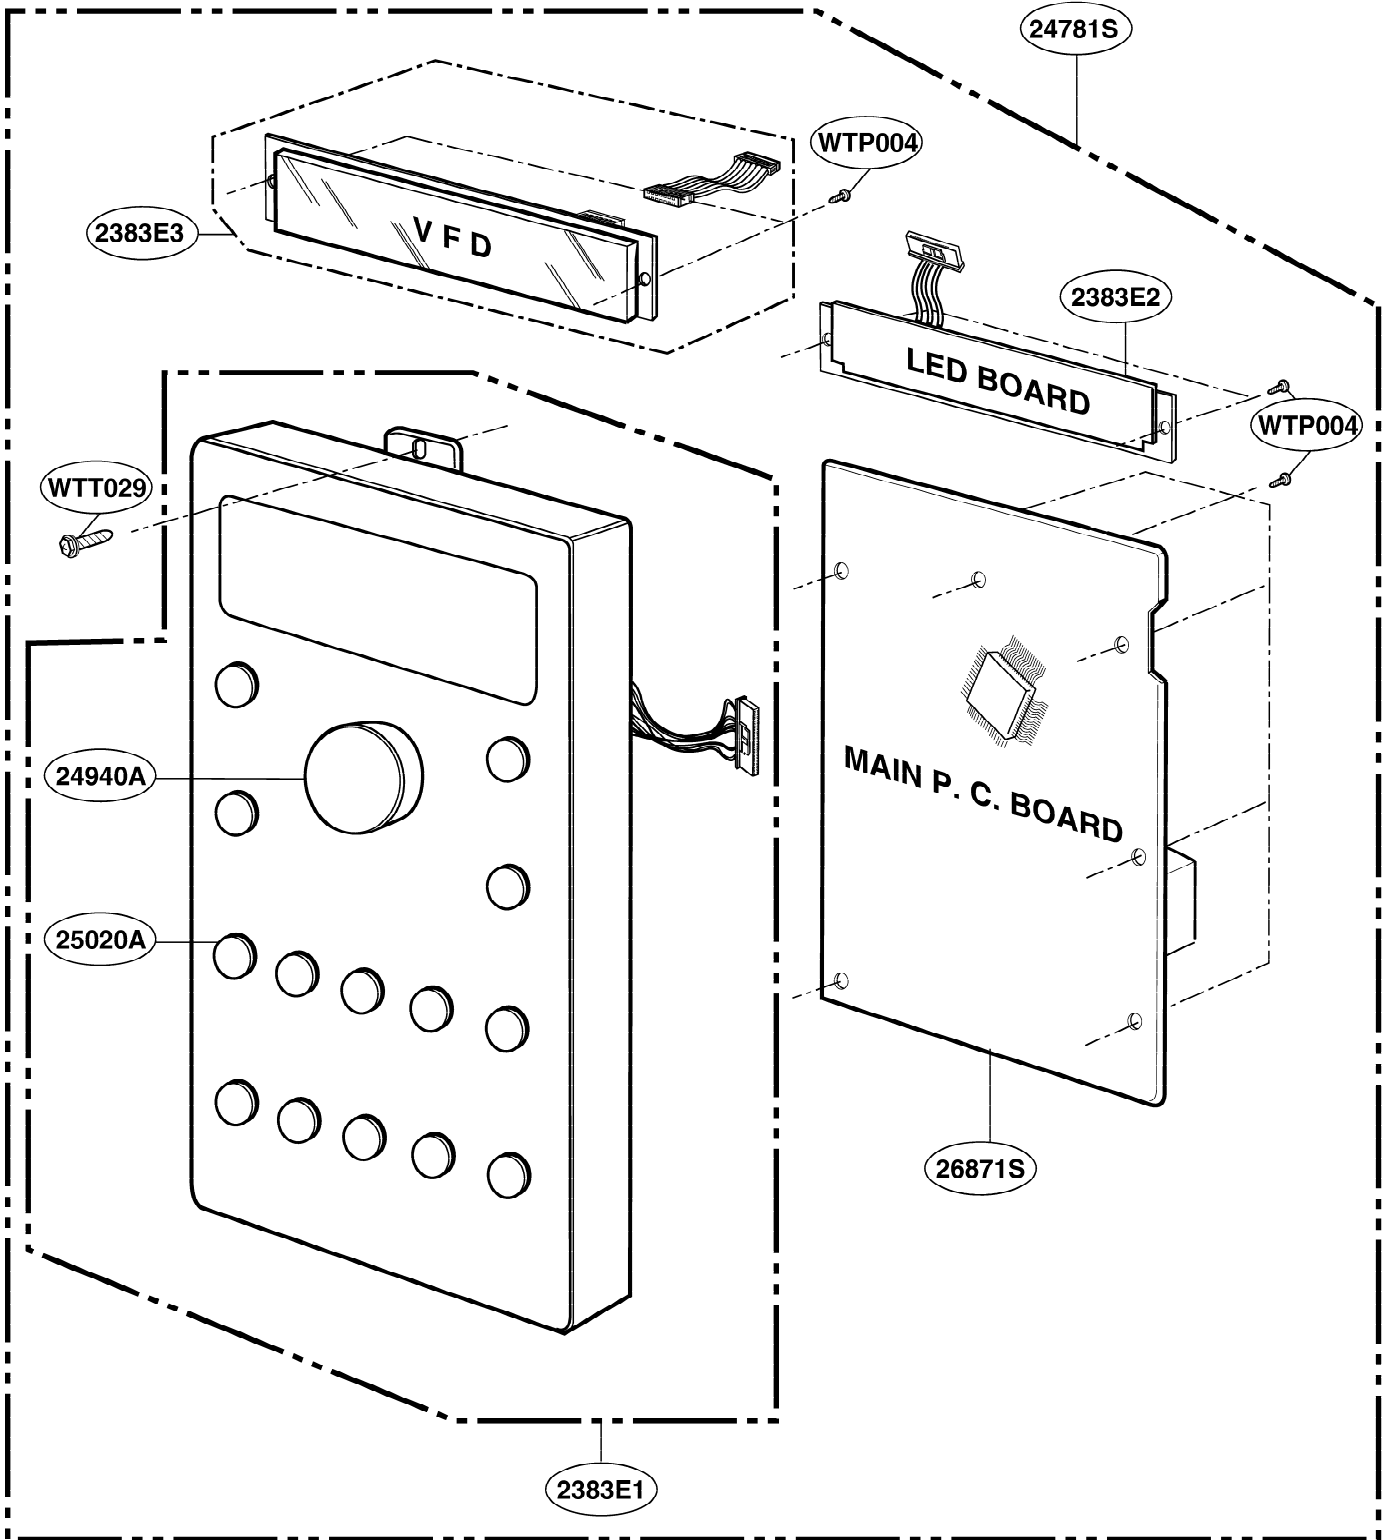

Model: SCA 2001FSS
SCA 2001KSS

[Find Your GE Microwave Parts - Select From 3055 Models](#)

----- Manual continues below -----

EXPLODED VIEW

DOOR PARTS

Model: SCA 2000FWW
SCA 2000FBB
SCA 2000FCC

P/No: 3828W5S6177

DOOR PARTS

Model: SCA 2001FSS
SCA 2001KSS

CONTROLLER PARTS

Model: SCA 2000FWW
SCA 2000FCC

CONTROLLER PARTS

Model: SCA 2000FBB
SCA 2001FSS
SCA 2001KSS

LATCH BOARD PARTS

Model: SCA 2000FWW
SCA 2000FBB
SCA 2000FCC
SCA 2001FSS
SCA 2001KSS

INTERIOR PARTS (I)

Model: SCA 2000FWW
SCA 2000FBB
SCA 2000FCC
SCA 2001FSS
SCA 2001KSS

INTERIOR PARTS (II - I)

Model: SCA 2000FBB 02
SCA 2000FCC 02
SCA 2000FWW 02
SCA 2001FSS 02

Check the rating label of **Model** and order SVC parts according to the **Model No.**