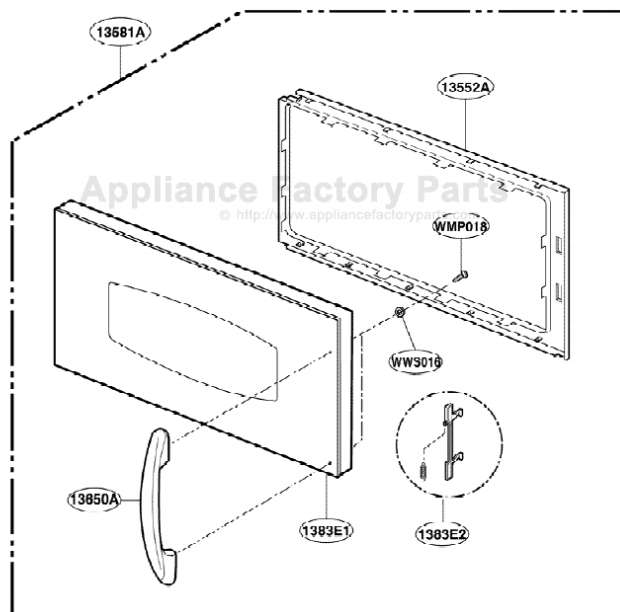

Model: SCA 2001FSS
SCA 2001KSS

[Find Your GE Microwave Parts - Select From 3055 Models](#)

----- Manual continues below -----

EXPLODED VIEW

DOOR PARTS

Model: SCA 2000FWW
SCA 2000FBB
SCA 2000FCC

P/No: 3828W5S6177

INTERIOR PARTS (I)

Model: SCA 2000FWW
SCA 2000FBB
SCA 2000FCC
SCA 2001FSS
SCA 2001KSS

INTERIOR PARTS (II - I)

Model: SCA 2000FBB 02
SCA 2000FCC 02
SCA 2000FWW 02
SCA 2001FSS 02

Check the rating label of **Model** and order SVC parts according to the **Model No.**