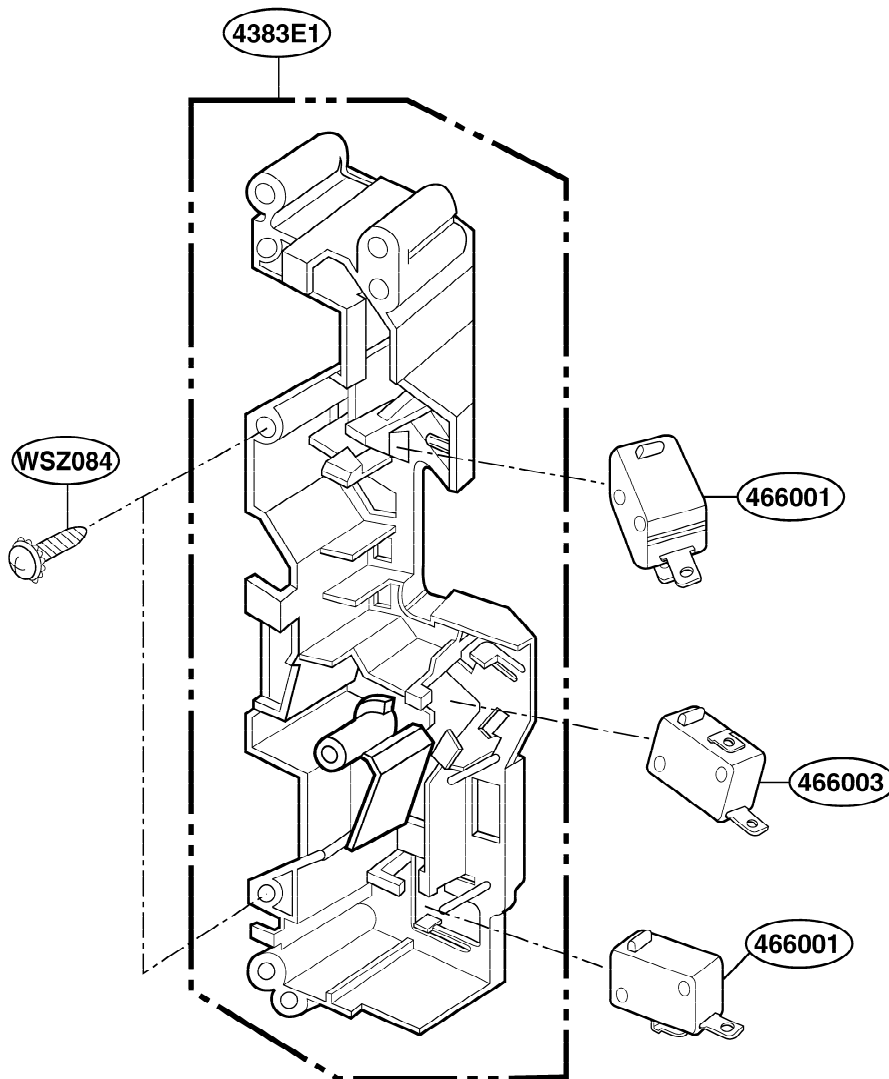

Model: SCA 2001FSS
SCA 2001KSS

[Find Your GE Microwave Parts - Select From 3055 Models](#)

----- Manual continues below -----

EXPLODED VIEW

DOOR PARTS

Model: SCA 2000FWW
SCA 2000FBB
SCA 2000FCC

P/No: 3828W5S6177

DOOR PARTS

Model: SCA 2001FSS
SCA 2001KSS

CONTROLLER PARTS

Model: SCA 2000FWW
SCA 2000FCC

CONTROLLER PARTS

Model: SCA 2000FBB
SCA 2001FSS
SCA 2001KSS

LATCH BOARD PARTS

Model: SCA 2000FWW
SCA 2000FBB
SCA 2000FCC
SCA 2001FSS
SCA 2001KSS

INTERIOR PARTS (I)

Model: SCA 2000FWW
SCA 2000FBB
SCA 2000FCC
SCA 2001FSS
SCA 2001KSS

INTERIOR PARTS (II - I)

Model: SCA 2000FBB 02
SCA 2000FCC 02
SCA 2000FWW 02
SCA 2001FSS 02

Check the rating label of **Model** and order SVC parts according to the **Model No.**

INTERIOR PARTS (II - II)

Model: SCA 2000FBB 03
SCA 2000FCC 03
SCA 2000FWW 03
SCA 2001FSS 03
SCA 2001KSS 01

Check the rating label of **Model** and order SVC parts according to the **Model No.**

INSTALLATION PARTS