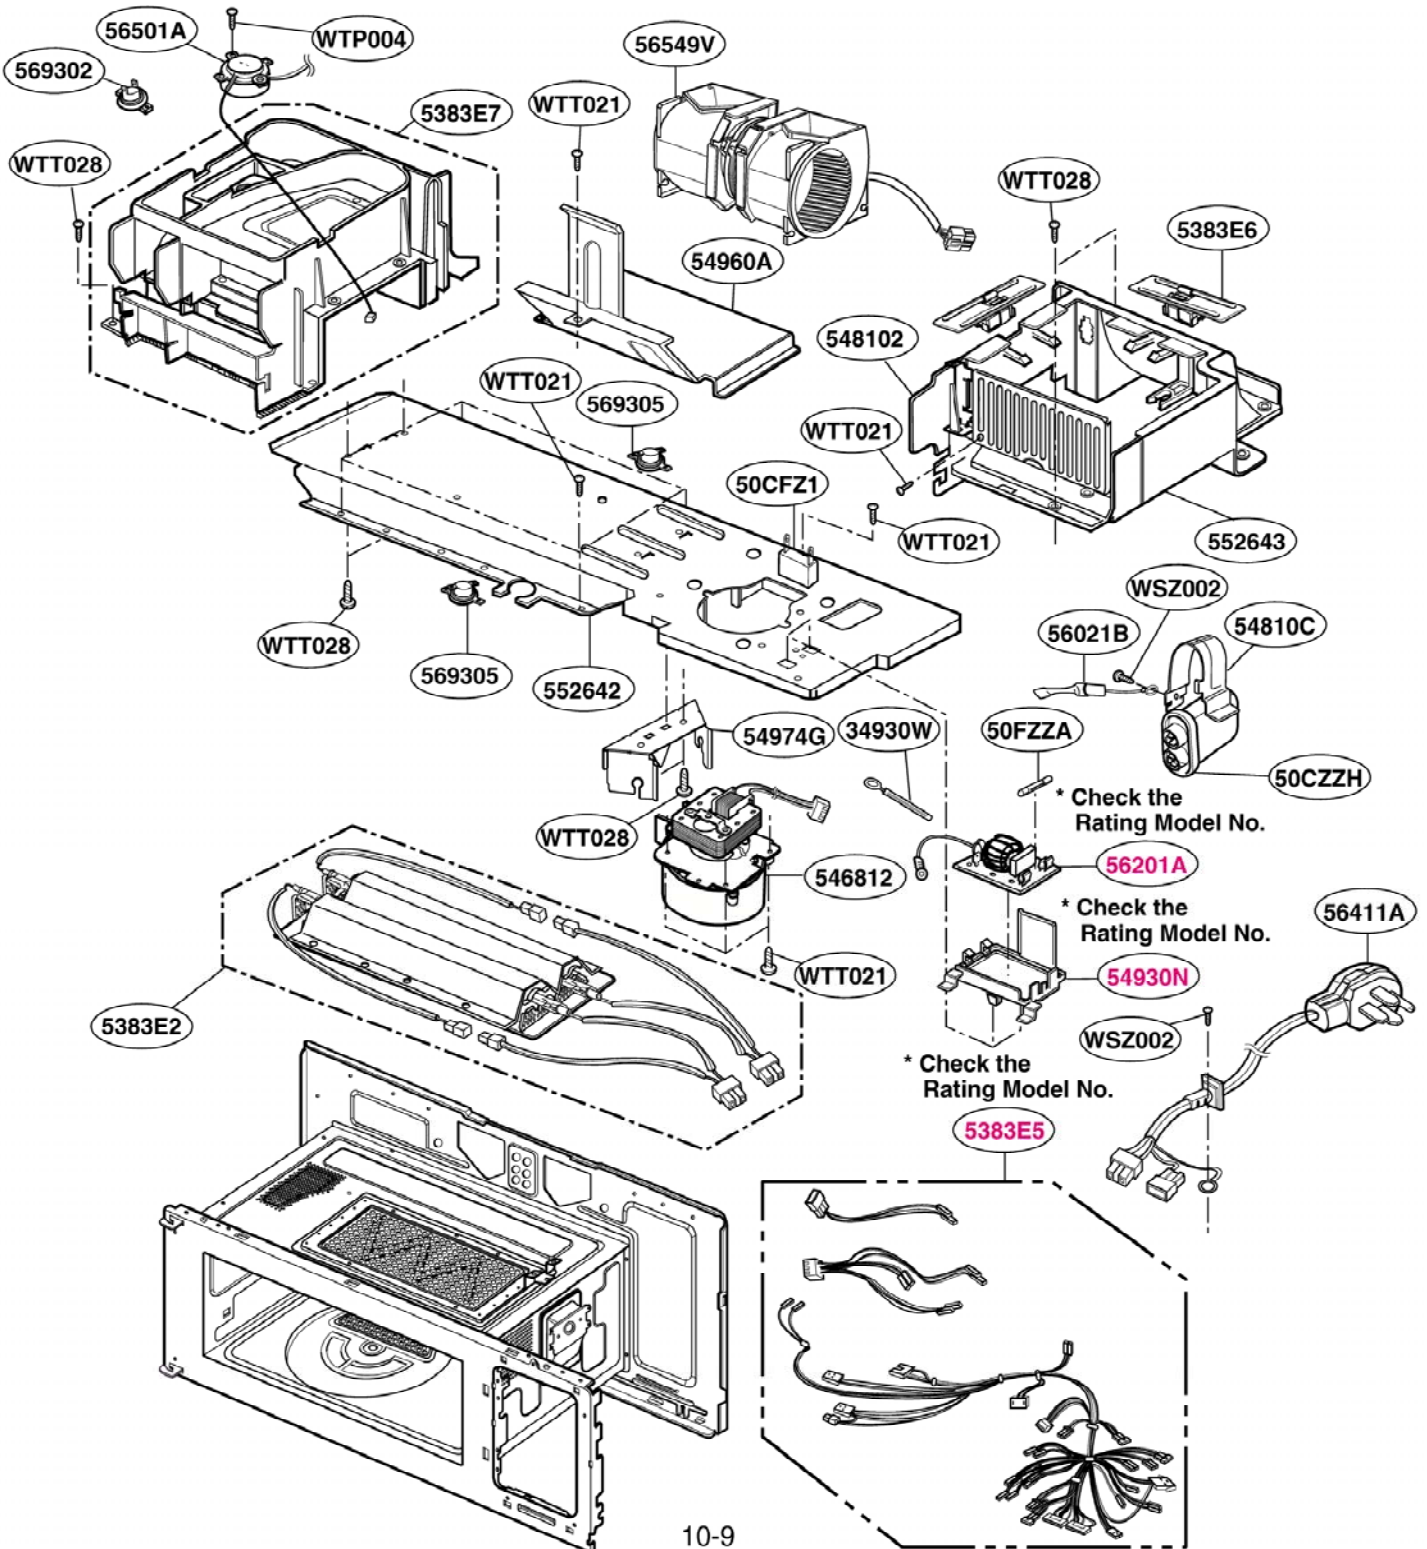

DOOR PARTS

Model: SCA 2001FSS
SCA 2001KSS

CONTROLLER PARTS

Model: SCA 2000FWW
SCA 2000FCC

CONTROLLER PARTS

Model: SCA 2000FBB
SCA 2001FSS
SCA 2001KSS

LATCH BOARD PARTS

Model: SCA 2000FWW
SCA 2000FBB
SCA 2000FCC
SCA 2001FSS
SCA 2001KSS

INTERIOR PARTS (I)

Model: SCA 2000FWW
SCA 2000FBB
SCA 2000FCC
SCA 2001FSS
SCA 2001KSS

INTERIOR PARTS (II - I)

Model: SCA 2000FBB 02
SCA 2000FCC 02
SCA 2000FWW 02
SCA 2001FSS 02

Check the rating label of **Model** and order SVC parts according to the **Model No.**

INTERIOR PARTS (II - II)

Model: SCA 2000FBB 03
SCA 2000FCC 03
SCA 2000FWW 03
SCA 2001FSS 03
SCA 2001KSS 01

Check the rating label of **Model** and order SVC parts according to the **Model No.**

INSTALLATION PARTS