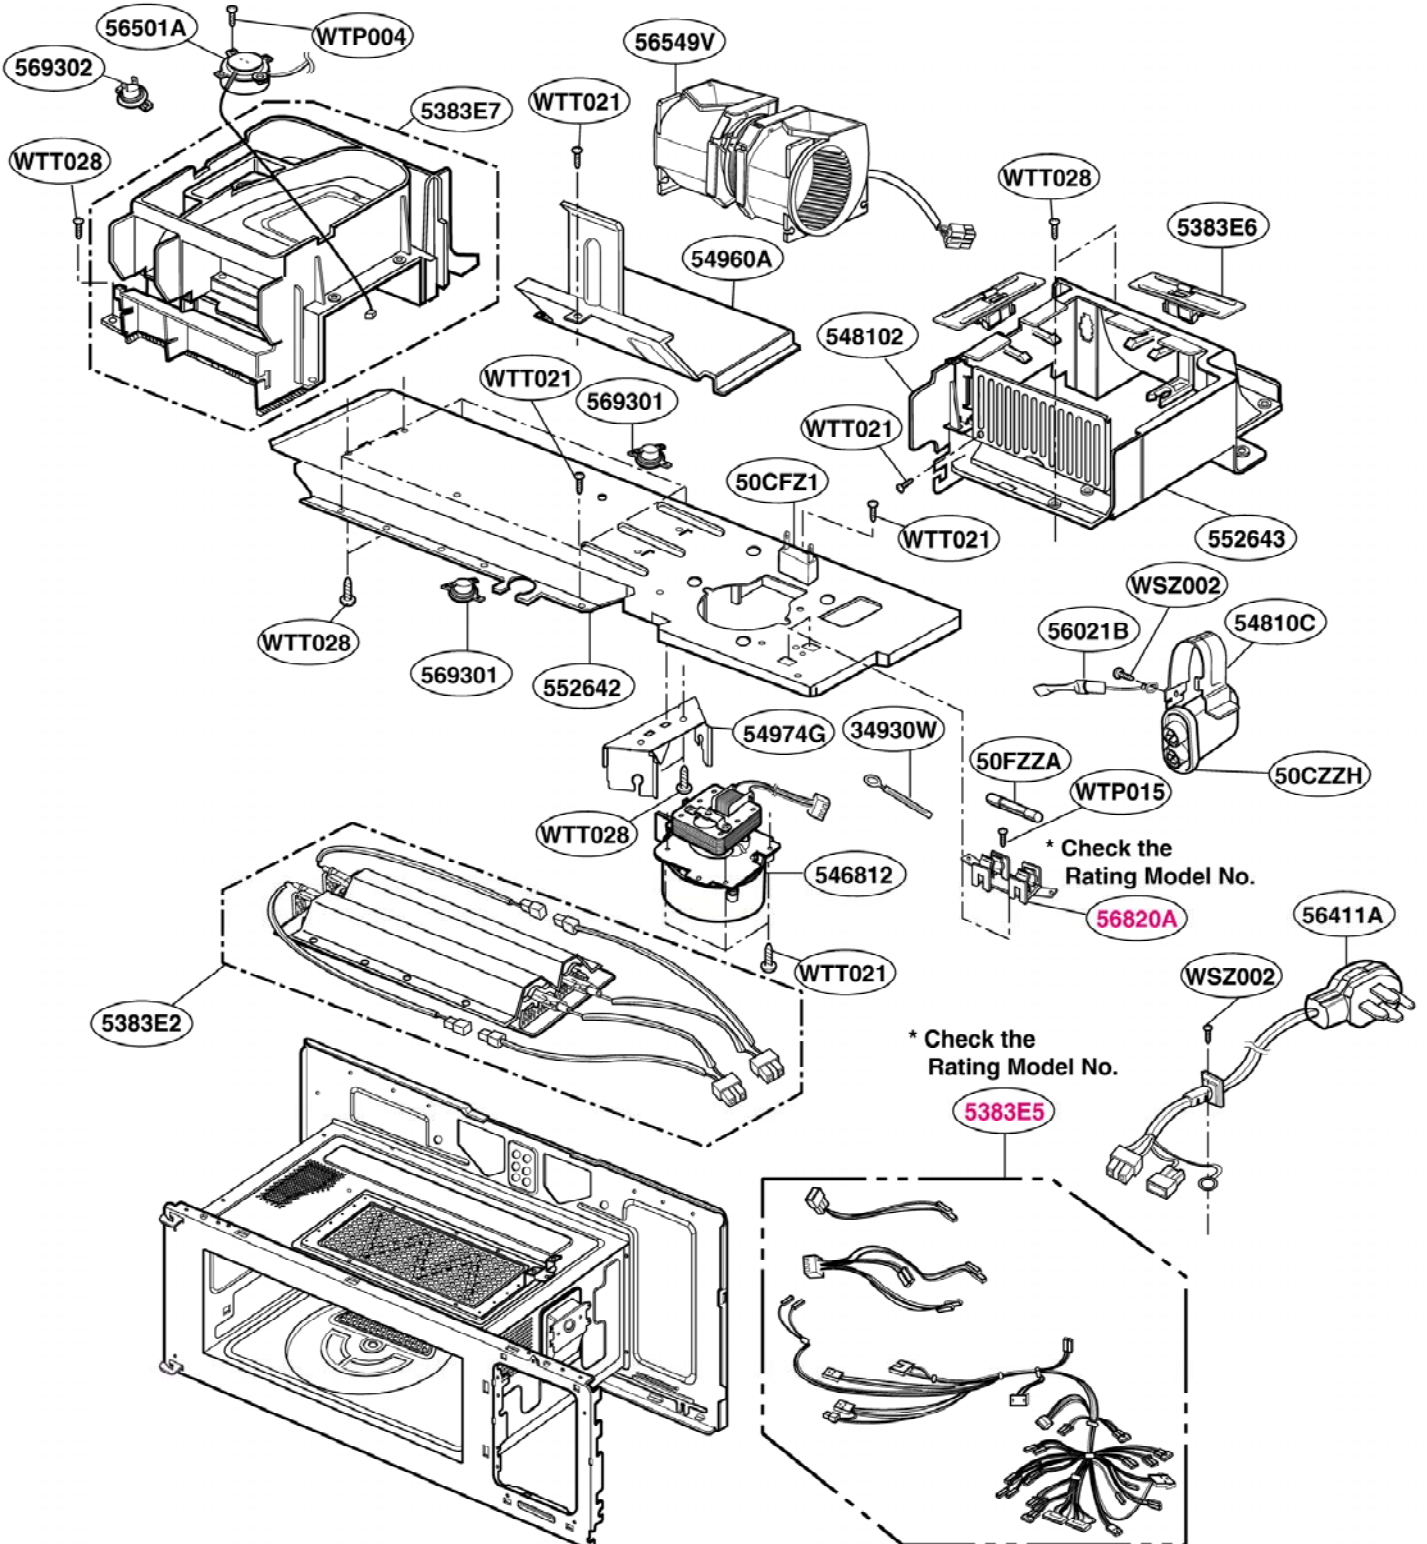

DOOR PARTS

Model: SCA 2001FSS
SCA 2001KSS

CONTROLLER PARTS

Model: SCA 2000FWW
SCA 2000FCC

CONTROLLER PARTS

Model: SCA 2000FBB
SCA 2001FSS
SCA 2001KSS

LATCH BOARD PARTS

Model: SCA 2000FWW
SCA 2000FBB
SCA 2000FCC
SCA 2001FSS
SCA 2001KSS

INTERIOR PARTS (I)

Model: SCA 2000FWW
SCA 2000FBB
SCA 2000FCC
SCA 2001FSS
SCA 2001KSS

INTERIOR PARTS (II - I)

Model: SCA 2000FBB 02
SCA 2000FCC 02
SCA 2000FWW 02
SCA 2001FSS 02

Check the rating label of **Model** and order SVC parts according to the **Model No.**

INTERIOR PARTS (II - II)

Model: SCA 2000FBB 03
SCA 2000FCC 03
SCA 2000FWW 03
SCA 2001FSS 03
SCA 2001KSS 01

Check the rating label of **Model** and order SVC parts according to the **Model No.**

INSTALLATION PARTS