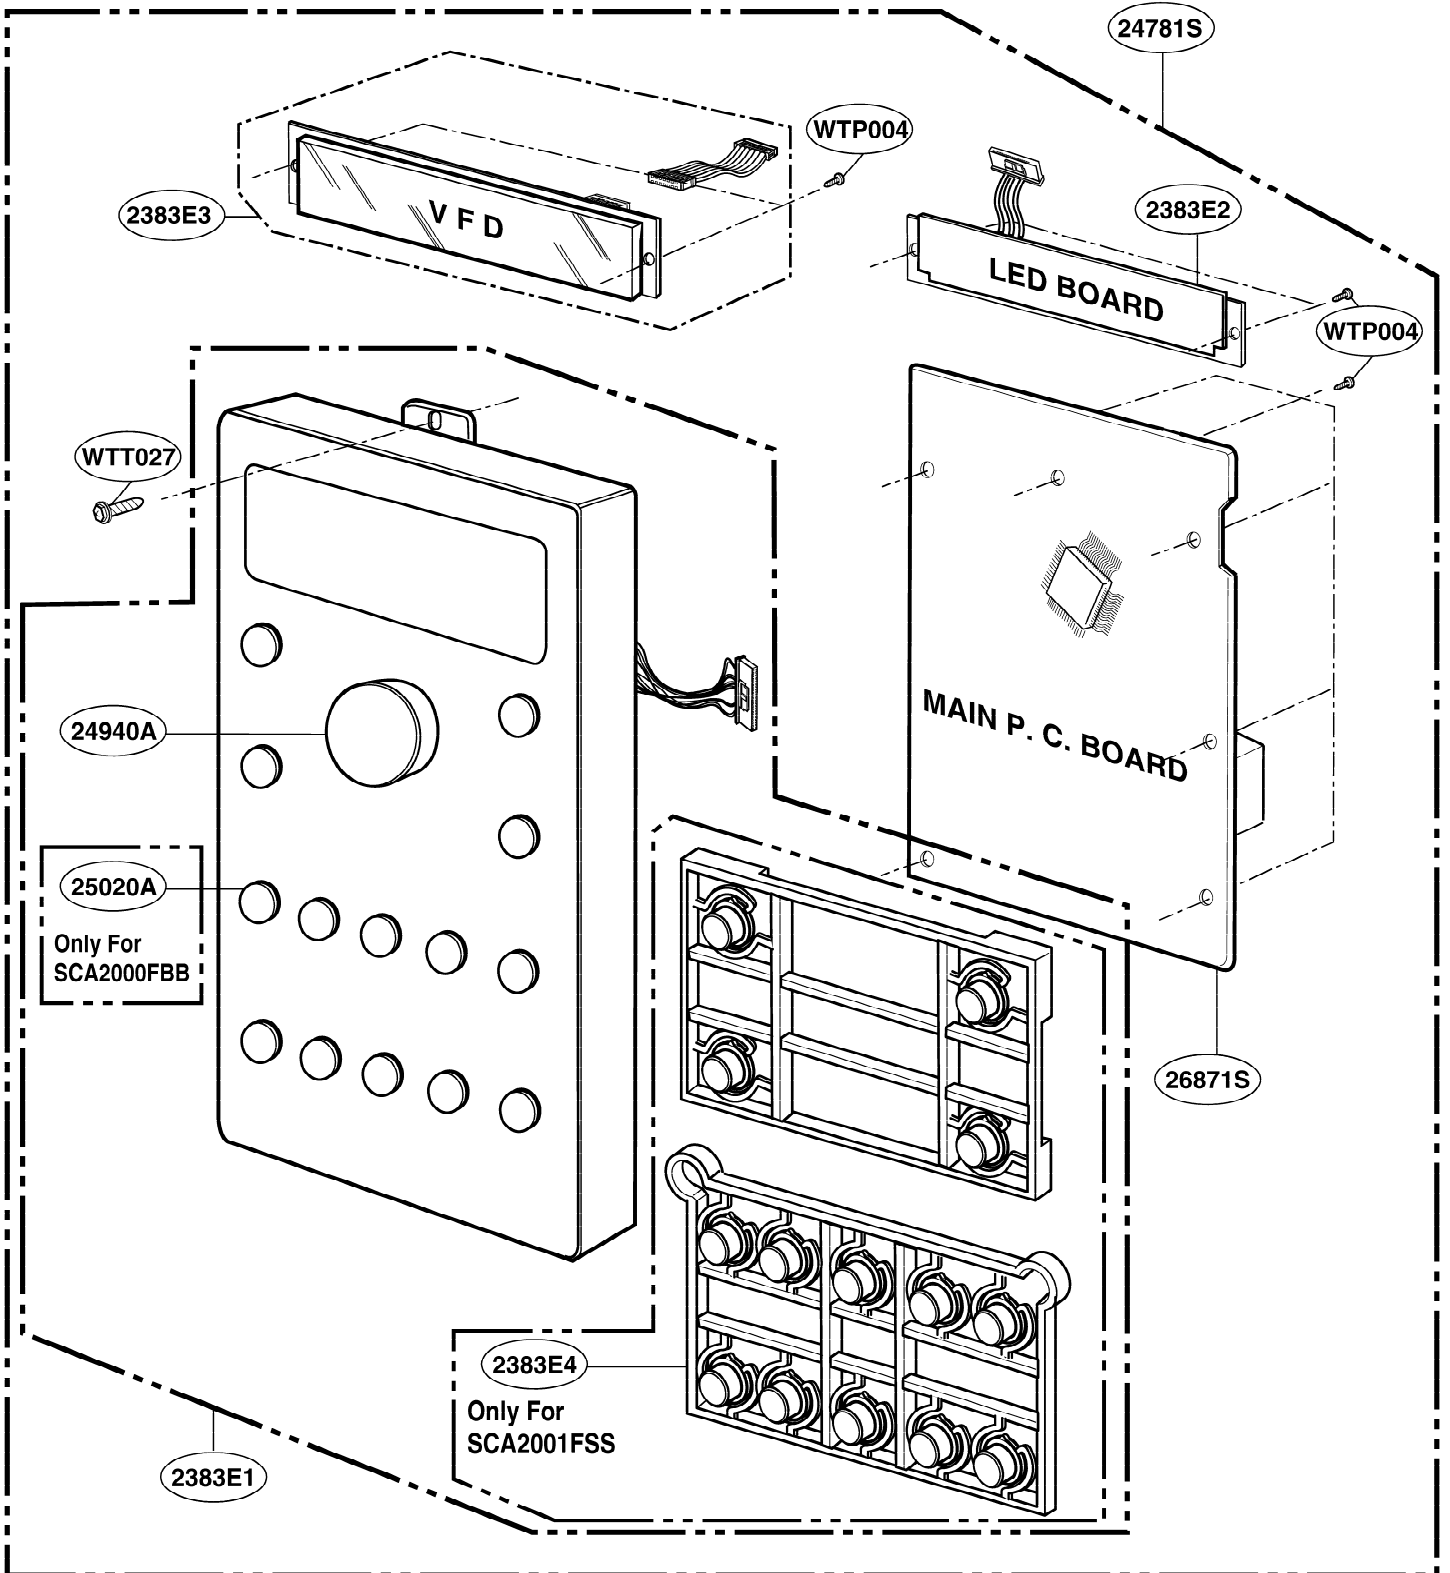

Model: SCA 2001FSS
SCA 2001KSS

[Find Your GE Microwave Parts - Select From 3055 Models](#)

----- Manual continues below -----

EXPLODED VIEW

DOOR PARTS

Model: SCA 2000FWW
SCA 2000FBB
SCA 2000FCC

P/No: 3828W5S6177

DOOR PARTS

Model: SCA 2001FSS
SCA 2001KSS

CONTROLLER PARTS

Model: SCA 2000FWW
SCA 2000FCC

CONTROLLER PARTS

Model: SCA 2000FBB
SCA 2001FSS
SCA 2001KSS

LATCH BOARD PARTS

Model: SCA 2000FWW
SCA 2000FBB
SCA 2000FCC
SCA 2001FSS
SCA 2001KSS

INTERIOR PARTS (I)

Model: SCA 2000FWW
SCA 2000FBB
SCA 2000FCC
SCA 2001FSS
SCA 2001KSS

INTERIOR PARTS (II - I)

Model: SCA 2000FBB 02
SCA 2000FCC 02
SCA 2000FWW 02
SCA 2001FSS 02

Check the rating label of **Model** and order SVC parts according to the **Model No.**

INTERIOR PARTS (II - II)

Model: SCA 2000FBB 03
SCA 2000FCC 03
SCA 2000FWW 03
SCA 2001FSS 03
SCA 2001KSS 01

Check the rating label of **Model** and order SVC parts according to the **Model No.**

INSTALLATION PARTS