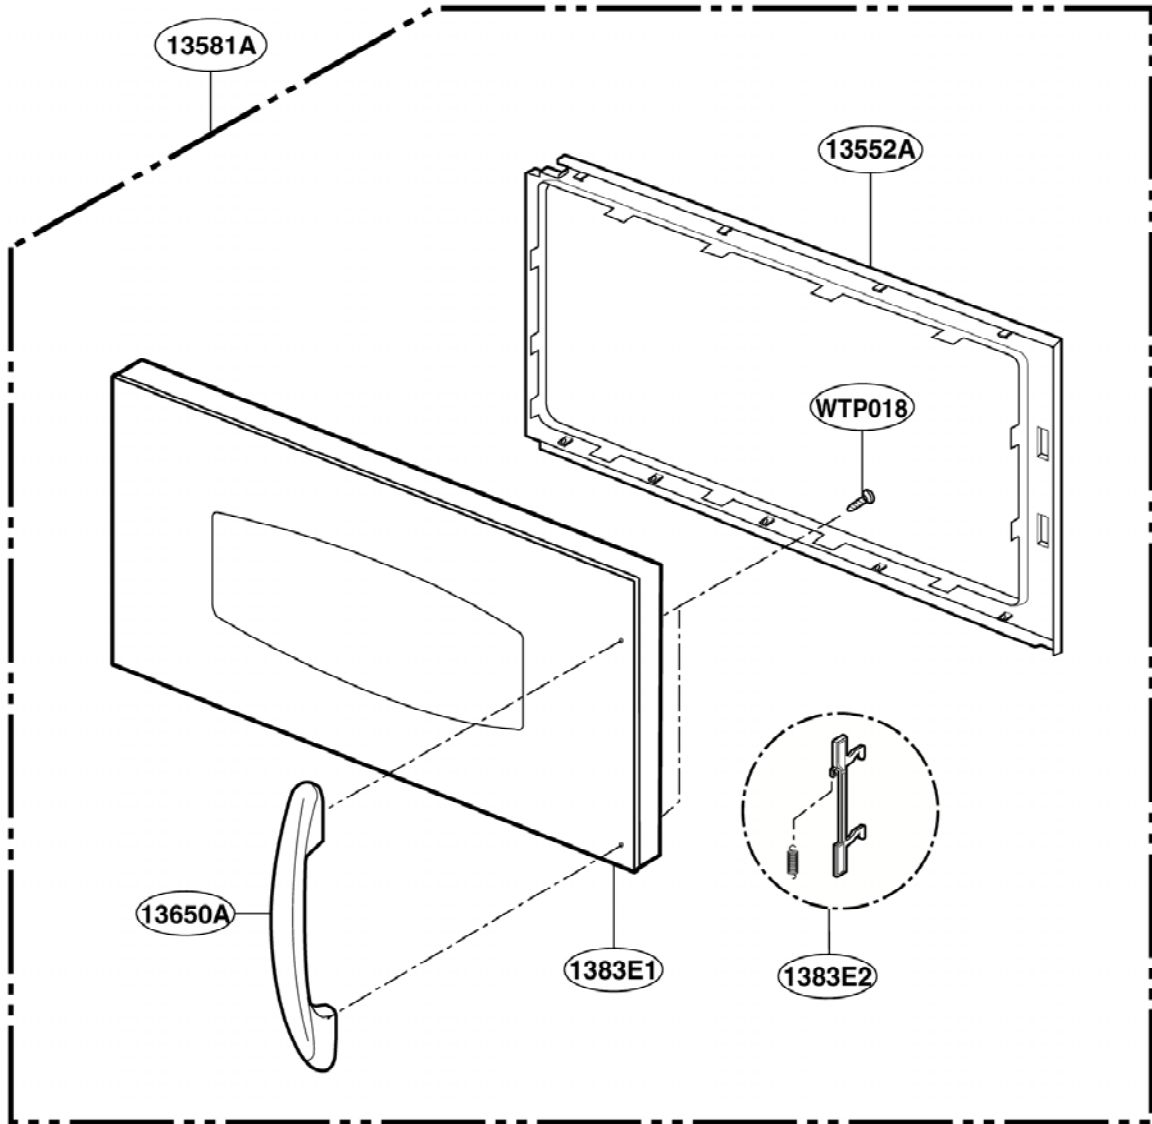

Model: SCA 2001FSS
SCA 2001KSS

[Find Your GE Microwave Parts - Select From 3055 Models](#)

----- Manual continues below -----

EXPLODED VIEW

DOOR PARTS

Model: SCA 2000FWW
SCA 2000FBB
SCA 2000FCC

P/No: 3828W5S6177

DOOR PARTS

Model: SCA 2001FSS
SCA 2001KSS

CONTROLLER PARTS

Model: SCA 2000FWW
SCA 2000FCC

CONTROLLER PARTS

Model: SCA 2000FBB
SCA 2001FSS
SCA 2001KSS

LATCH BOARD PARTS

Model: SCA 2000FWW
SCA 2000FBB
SCA 2000FCC
SCA 2001FSS
SCA 2001KSS

INTERIOR PARTS (I)

Model: SCA 2000FWW
SCA 2000FBB
SCA 2000FCC
SCA 2001FSS
SCA 2001KSS

INTERIOR PARTS (II - I)

Model: SCA 2000FBB 02
SCA 2000FCC 02
SCA 2000FWW 02
SCA 2001FSS 02

Check the rating label of **Model** and order SVC parts according to the **Model No.**