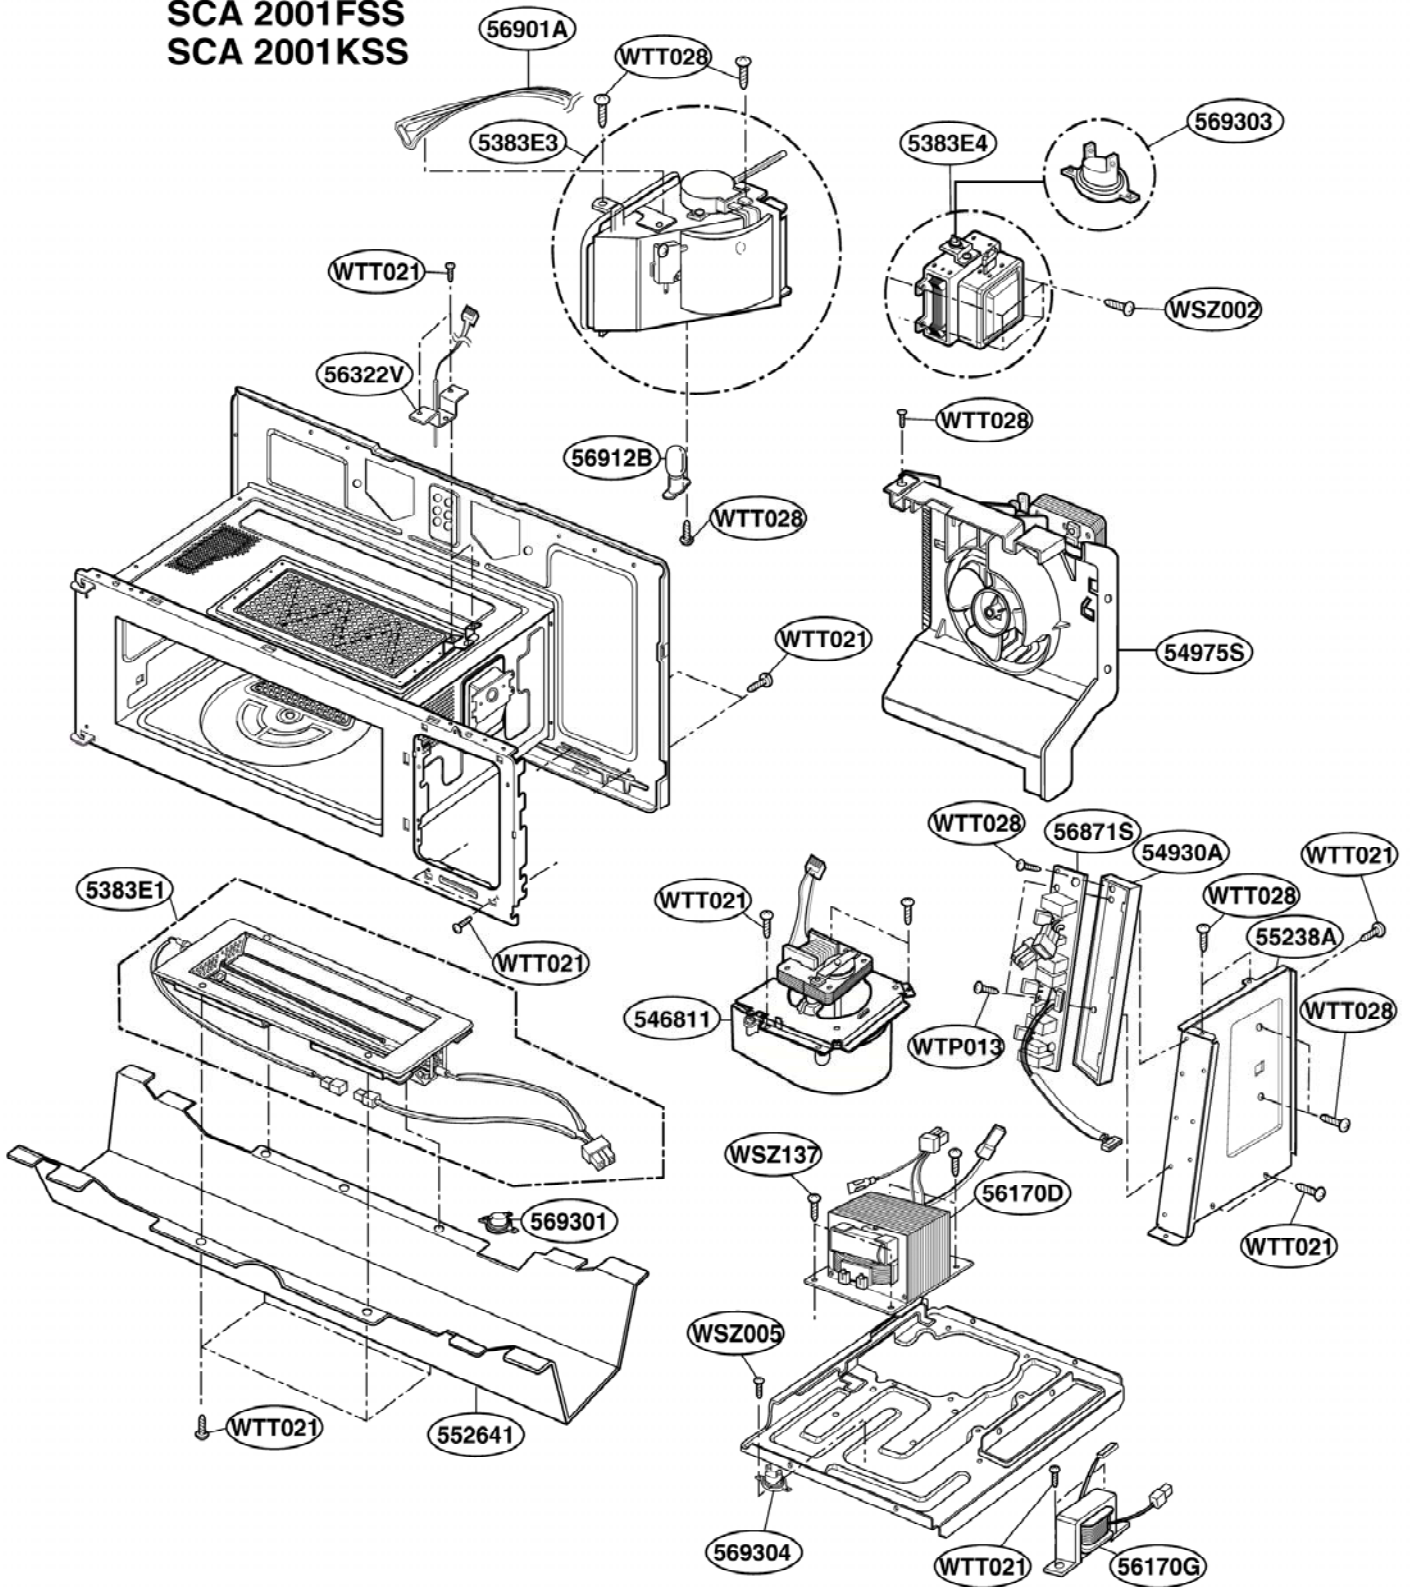

Model: SCA 2001FSS
SCA 2001KSS

[Find Your GE Microwave Parts - Select From 3055 Models](#)

----- Manual continues below -----

EXPLODED VIEW

DOOR PARTS

Model: SCA 2000FWW
SCA 2000FBB
SCA 2000FCC

P/No: 3828W5S6177

DOOR PARTS

Model: SCA 2001FSS
SCA 2001KSS

CONTROLLER PARTS

Model: SCA 2000FWW
SCA 2000FCC

CONTROLLER PARTS

Model: SCA 2000FBB
SCA 2001FSS
SCA 2001KSS

LATCH BOARD PARTS

Model: SCA 2000FWW
SCA 2000FBB
SCA 2000FCC
SCA 2001FSS
SCA 2001KSS

INTERIOR PARTS (I)

Model: SCA 2000FWW
SCA 2000FBB
SCA 2000FCC
SCA 2001FSS
SCA 2001KSS

INTERIOR PARTS (II - I)

Model: SCA 2000FBB 02
SCA 2000FCC 02
SCA 2000FWW 02
SCA 2001FSS 02

Check the rating label of **Model** and order SVC parts according to the **Model No.**