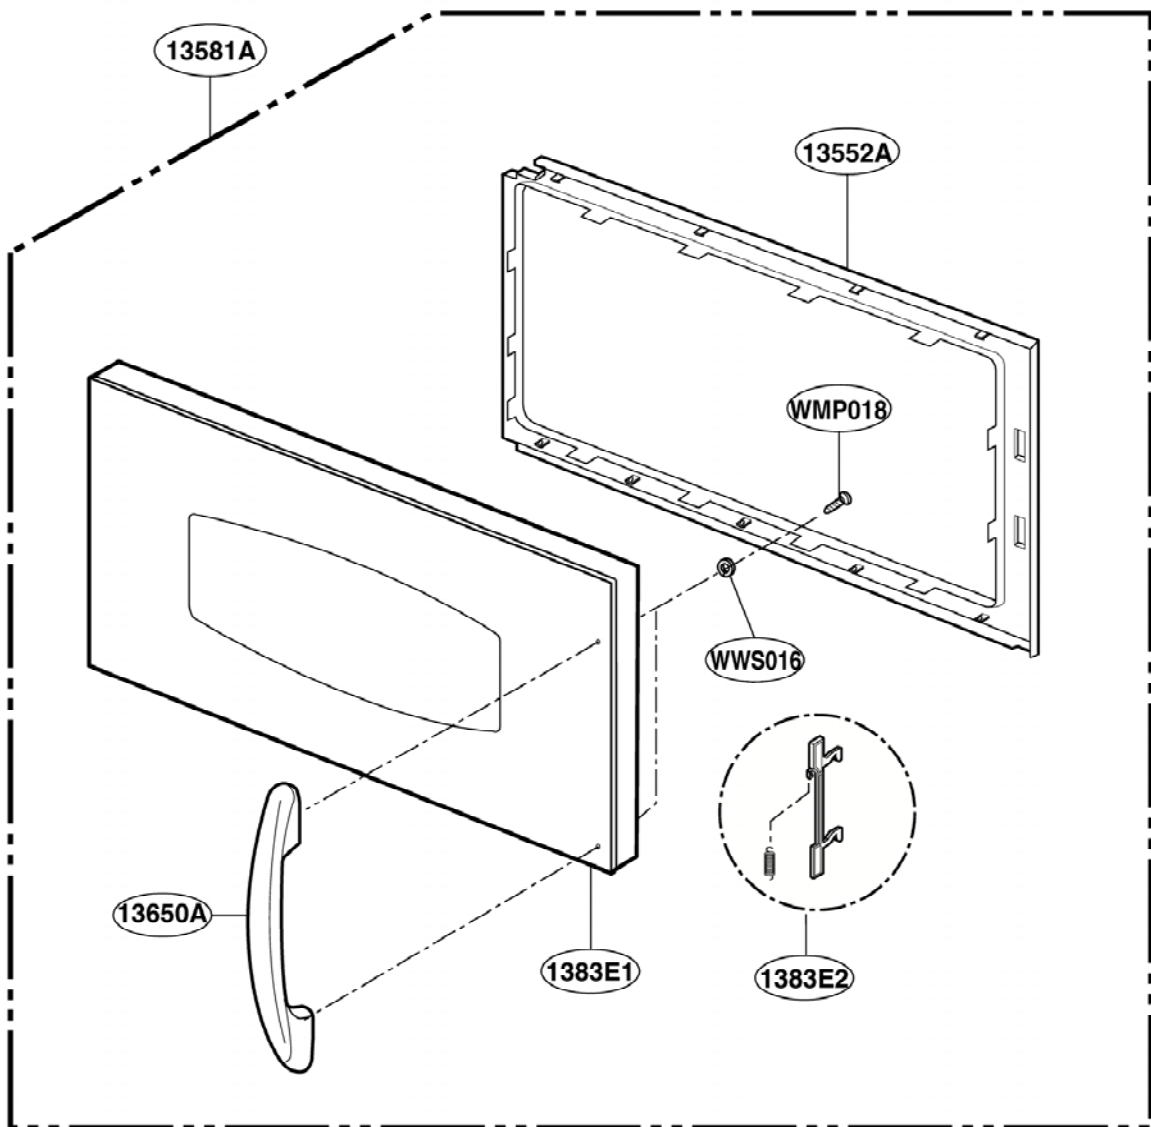

Model: SCA 2001FSS
SCA 2001KSS

[Find Your GE Microwave Parts - Select From 3055 Models](#)

----- Manual continues below -----

EXPLODED VIEW

DOOR PARTS

Model: SCA 2000FWW
SCA 2000FBB
SCA 2000FCC

P/No: 3828W5S6177

DOOR PARTS

Model: SCA 2001FSS
SCA 2001KSS

CONTROLLER PARTS

Model: SCA 2000FWW
SCA 2000FCC

CONTROLLER PARTS

Model: SCA 2000FBB
SCA 2001FSS
SCA 2001KSS

LATCH BOARD PARTS

Model: SCA 2000FWW
SCA 2000FBB
SCA 2000FCC
SCA 2001FSS
SCA 2001KSS

INTERIOR PARTS (I)

Model: SCA 2000FWW
SCA 2000FBB
SCA 2000FCC
SCA 2001FSS
SCA 2001KSS

INTERIOR PARTS (II - I)

Model: SCA 2000FBB 02
SCA 2000FCC 02
SCA 2000FWW 02
SCA 2001FSS 02

Check the rating label of **Model** and order SVC parts according to the **Model No.**