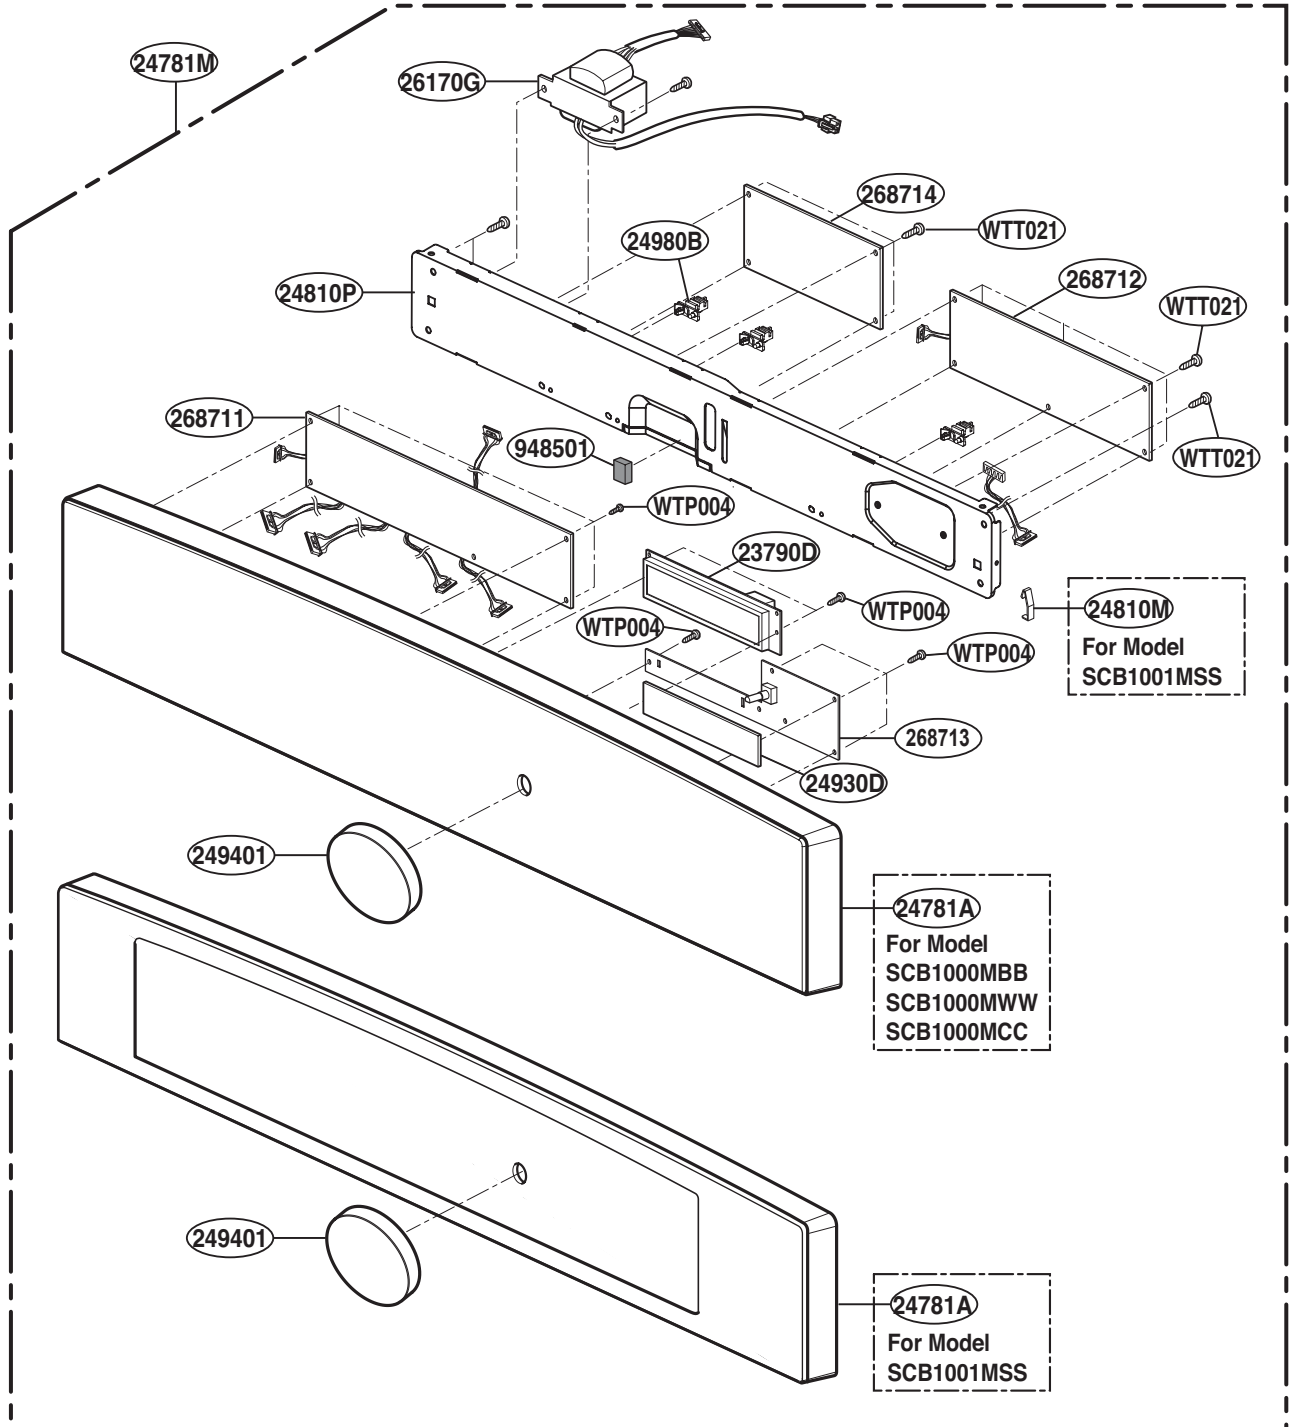

----- Manual continues below -----

EXPLODED VIEW

DOOR PARTS

MODEL: SCB1000MBB
SCB1000MWW
SCB1000MCC

DOOR JIG

P/No: MFL38213101

CONTROLLER PARTS

MODEL: SCB1000MBB
SCB1000MWW
SCB1000MCC
SCB1001MSS

OVEN CAVITY PARTS

MODEL: SCB1000MBB
SCB1000MWW
SCB1000MCC
SCB1001MSS

INTERIOR PARTS

MODEL: SCB1000MBB
SCB1000MWW
SCB1000MCC
SCB1001MSS