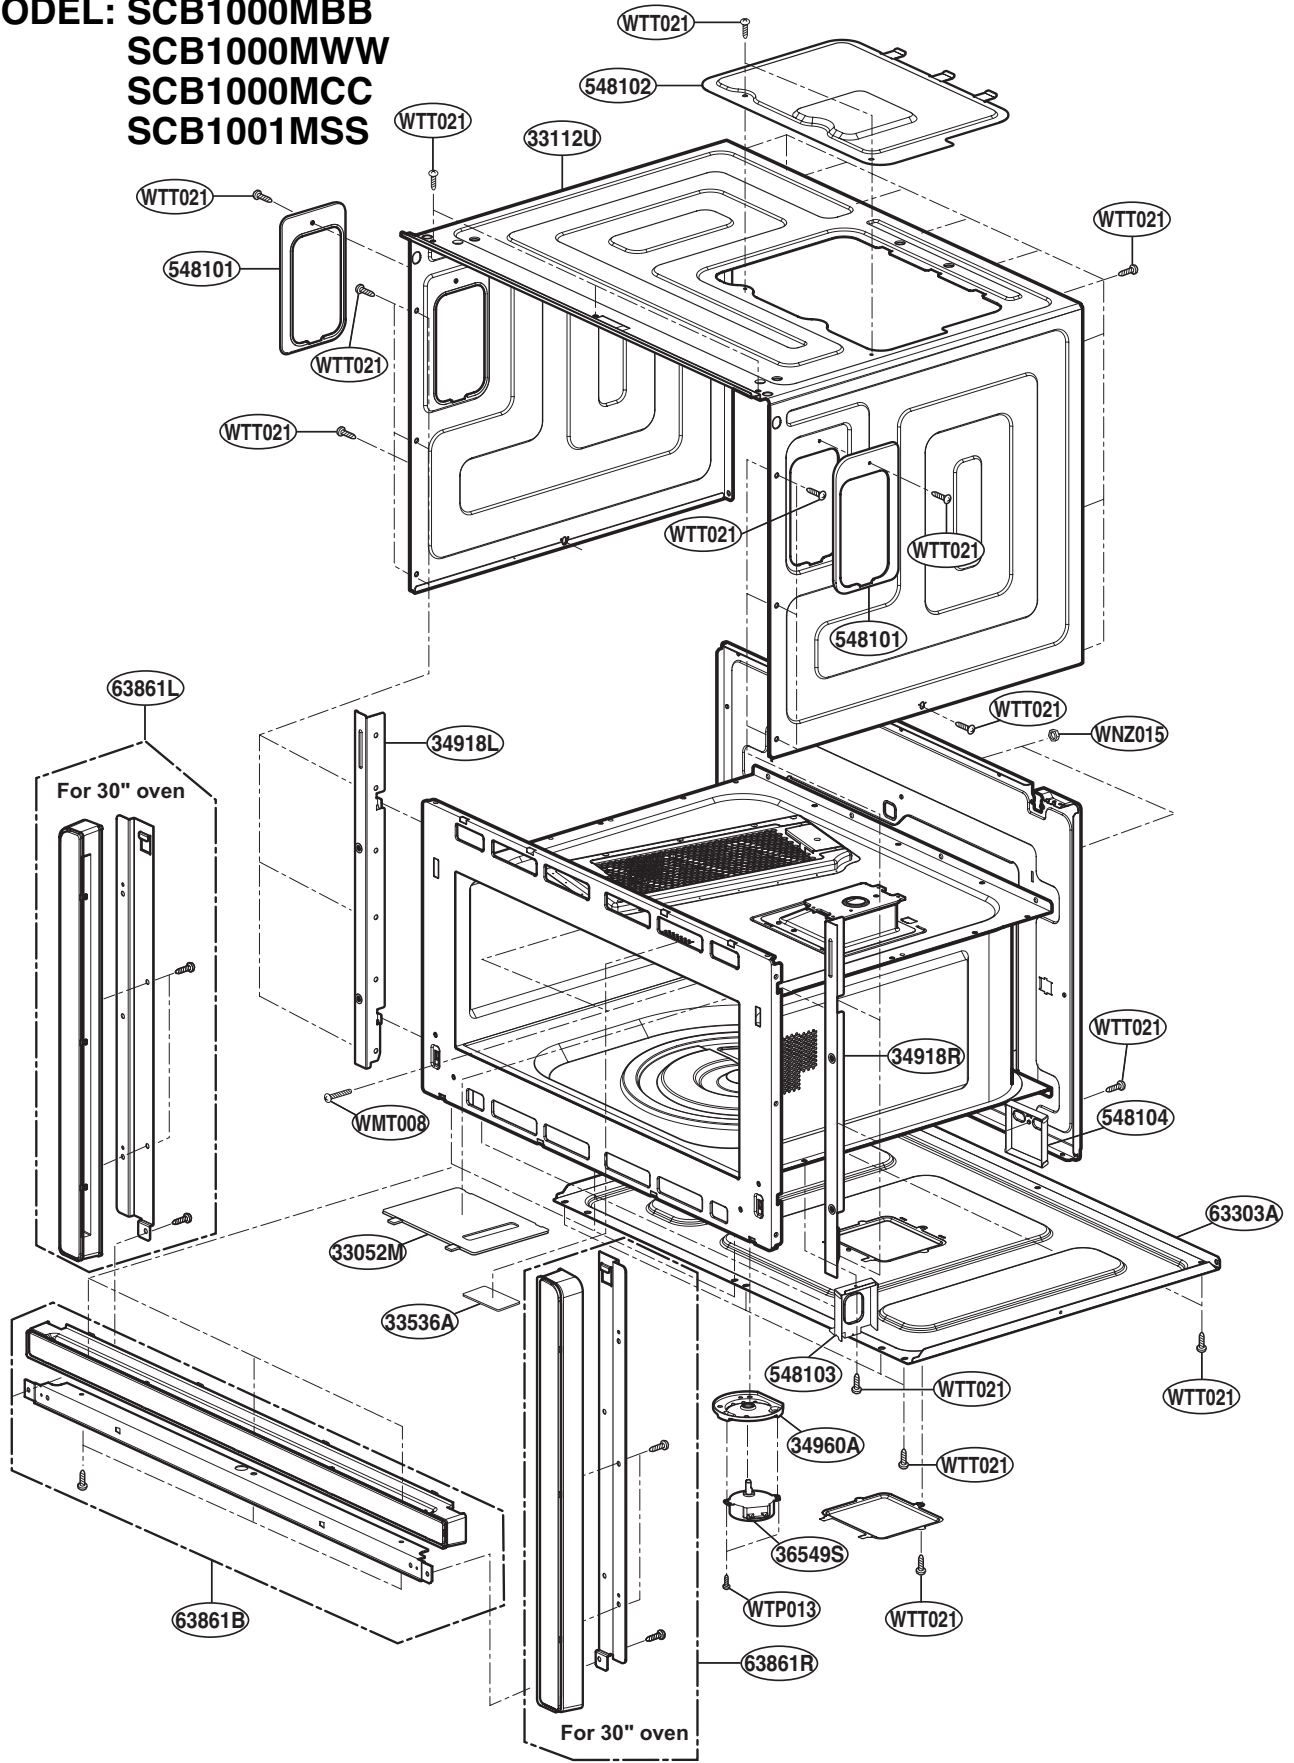

----- Manual continues below -----

EXPLODED VIEW

DOOR PARTS

MODEL: SCB1000MBB
SCB1000MWW
SCB1000MCC

DOOR JIG

P/No: MFL38213101

CONTROLLER PARTS

MODEL: SCB1000MBB
SCB1000MWW
SCB1000MCC
SCB1001MSS

OVEN CAVITY PARTS

MODEL: SCB1000MBB
SCB1000MWW
SCB1000MCC
SCB1001MSS

INTERIOR PARTS

MODEL: SCB1000MBB
SCB1000MWW
SCB1000MCC
SCB1001MSS