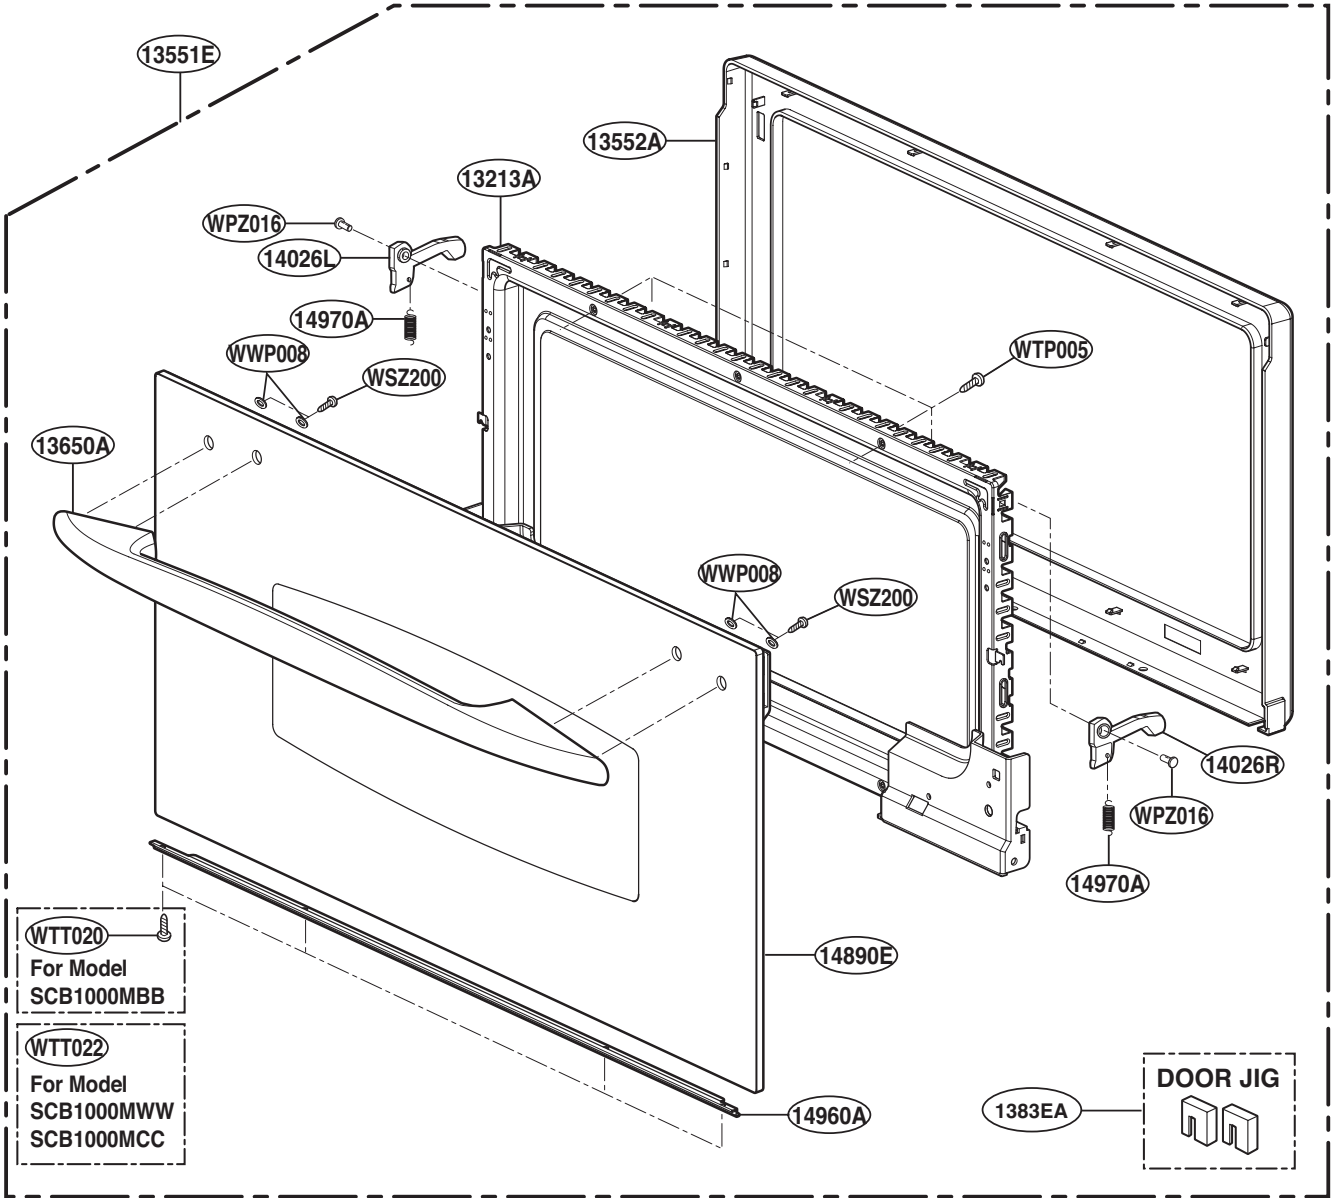

----- Manual continues below -----

EXPLODED VIEW

DOOR PARTS

MODEL: SCB1000MBB
SCB1000MWW
SCB1000MCC

DOOR JIG

P/No: MFL38213101

CONTROLLER PARTS

MODEL: SCB1000MBB
SCB1000MWW
SCB1000MCC
SCB1001MSS

OVEN CAVITY PARTS

MODEL: SCB1000MBB
SCB1000MWW
SCB1000MCC
SCB1001MSS

INTERIOR PARTS

MODEL: SCB1000MBB
SCB1000MWW
SCB1000MCC
SCB1001MSS