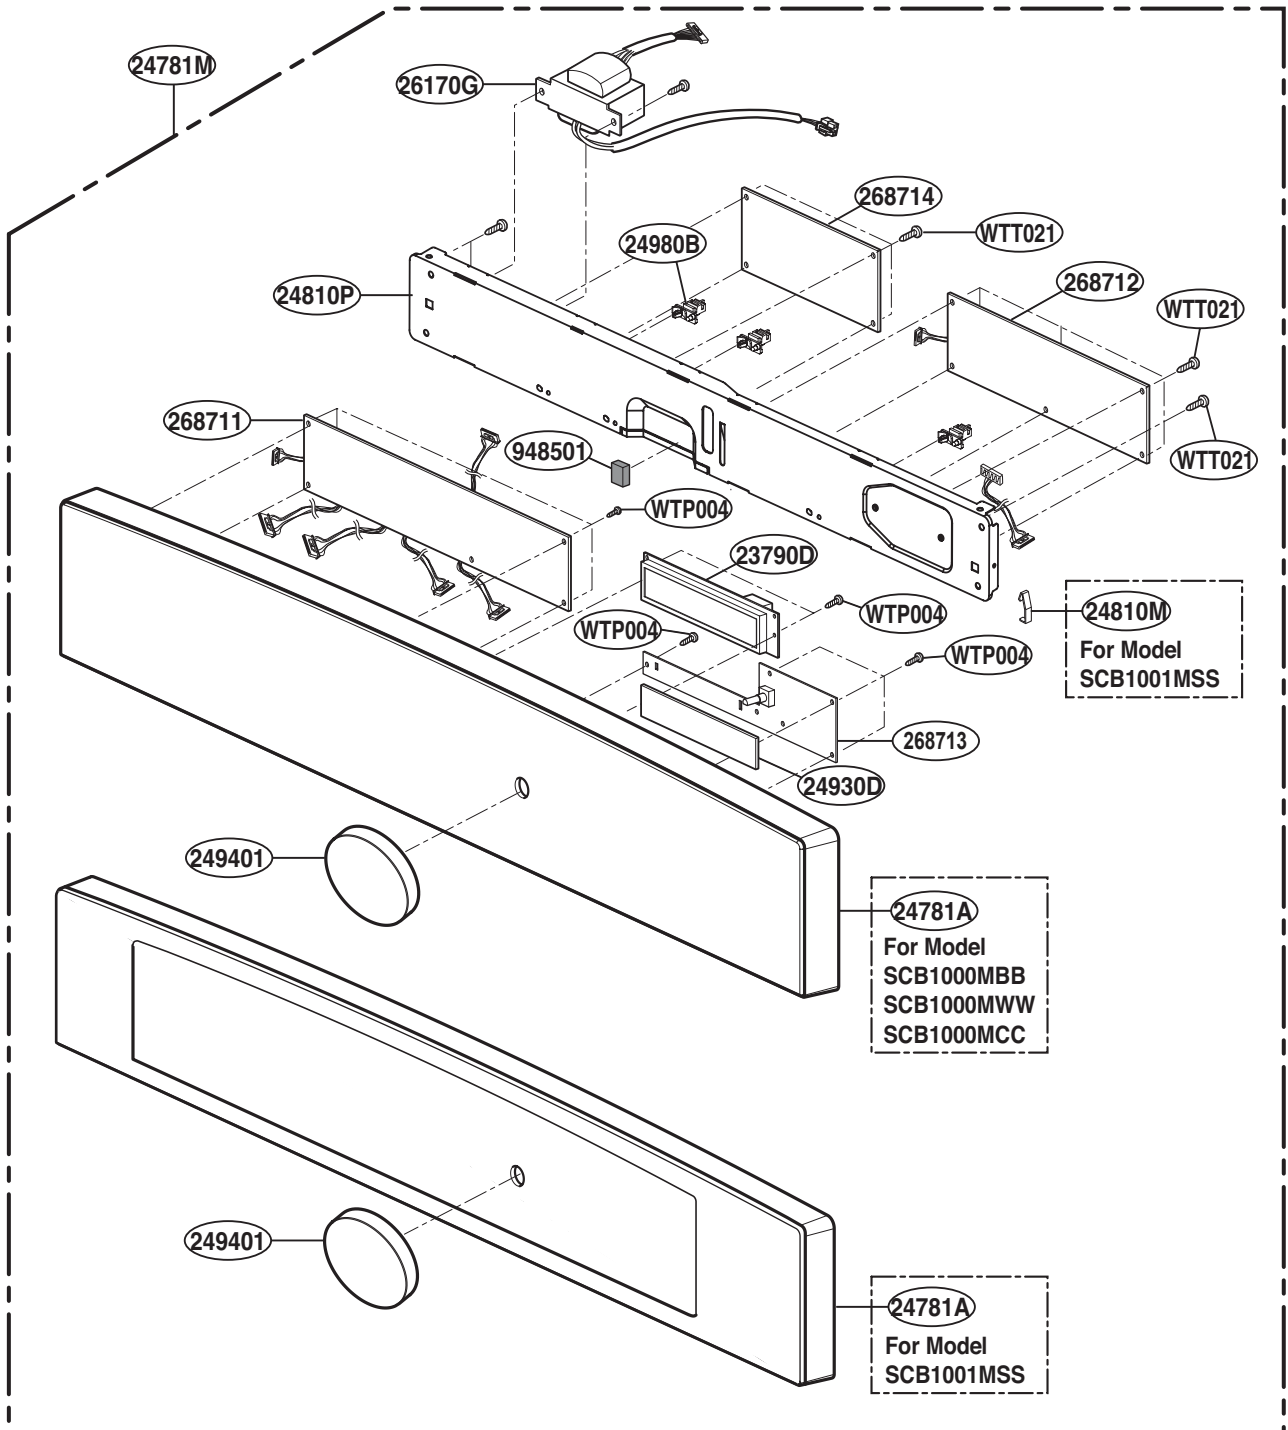

EXPLODED VIEW

DOOR PARTS

MODEL: SCB1000MBB
SCB1000MWW
SCB1000MCC

DOOR JIG

9383EA

HARDWARE BAG

DOOR PARTS

MODEL: SCB1001MSS

DOOR JIG

HARDWARE BAG

CONTROLLER PARTS

MODEL: SCB1000MBB
SCB1000MWW
SCB1000MCC
SCB1001MSS

OVEN CAVITY PARTS

MODEL: SCB1000MBB
SCB1000MWW
SCB1000MCC
SCB1001MSS

INTERIOR PARTS

MODEL: SCB1000MBB
SCB1000MWW
SCB1000MCC
SCB1001MSS