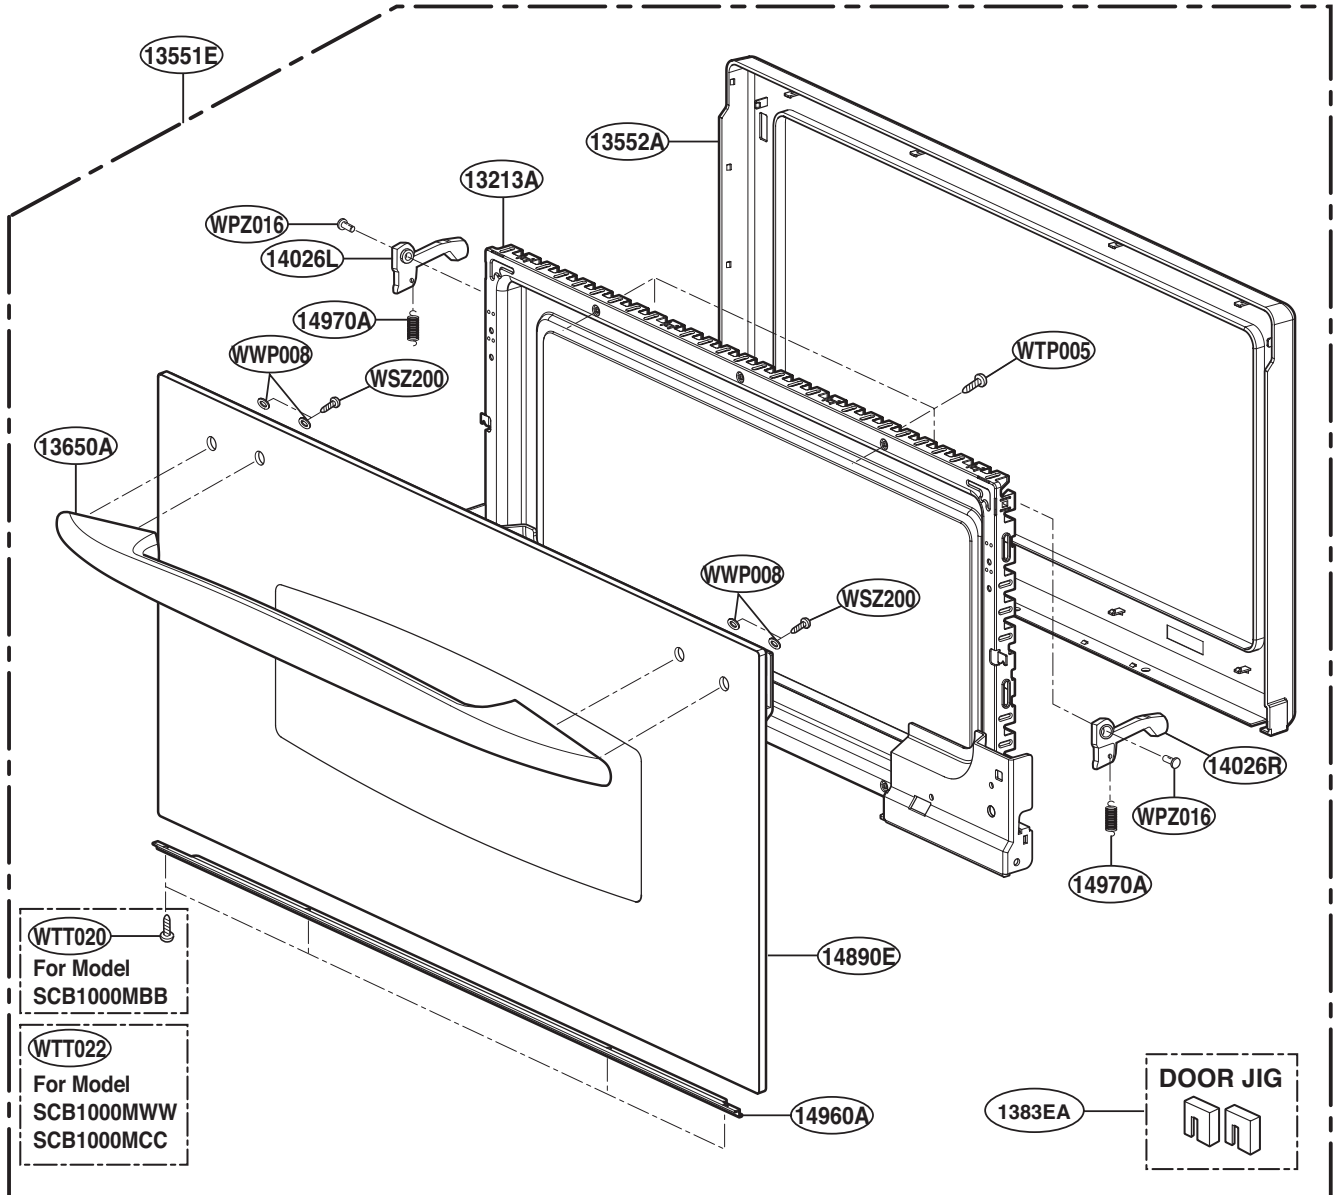

EXPLODED VIEW

DOOR PARTS

MODEL: SCB1000MBB
SCB1000MWW
SCB1000MCC

DOOR JIG

9383EA

HARDWARE BAG

DOOR PARTS

MODEL: SCB1001MSS

DOOR JIG

HARDWARE BAG

CONTROLLER PARTS

MODEL: SCB1000MBB
SCB1000MWW
SCB1000MCC
SCB1001MSS

OVEN CAVITY PARTS

MODEL: SCB1000MBB
SCB1000MWW
SCB1000MCC
SCB1001MSS

INTERIOR PARTS

MODEL: SCB1000MBB
SCB1000MWW
SCB1000MCC
SCB1001MSS