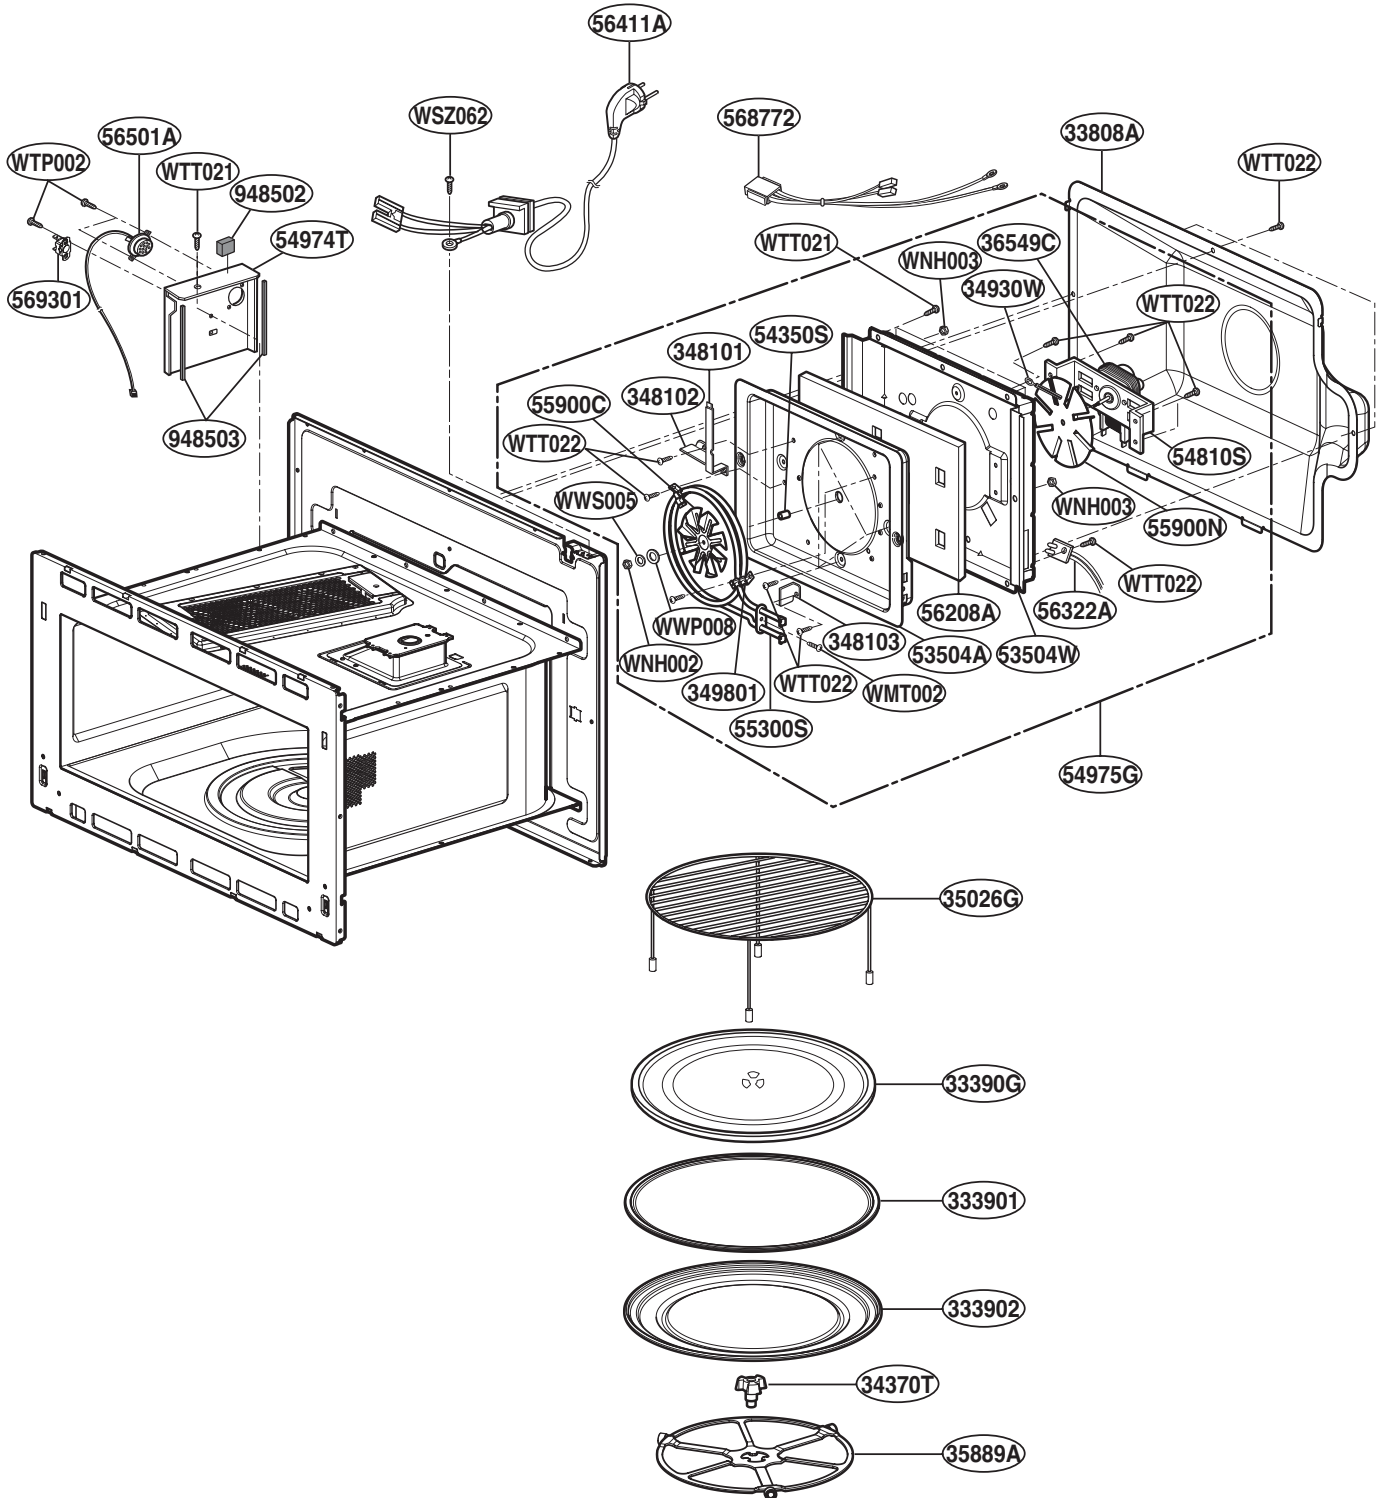

DOOR JIG

HARDWARE BAG

CONTROLLER PARTS

MODEL: SCB1000MBB
SCB1000MWW
SCB1000MCC
SCB1001MSS

OVEN CAVITY PARTS

MODEL: SCB1000MBB
SCB1000MWW
SCB1000MCC
SCB1001MSS

INTERIOR PARTS

MODEL: SCB1000MBB
SCB1000MWW
SCB1000MCC
SCB1001MSS