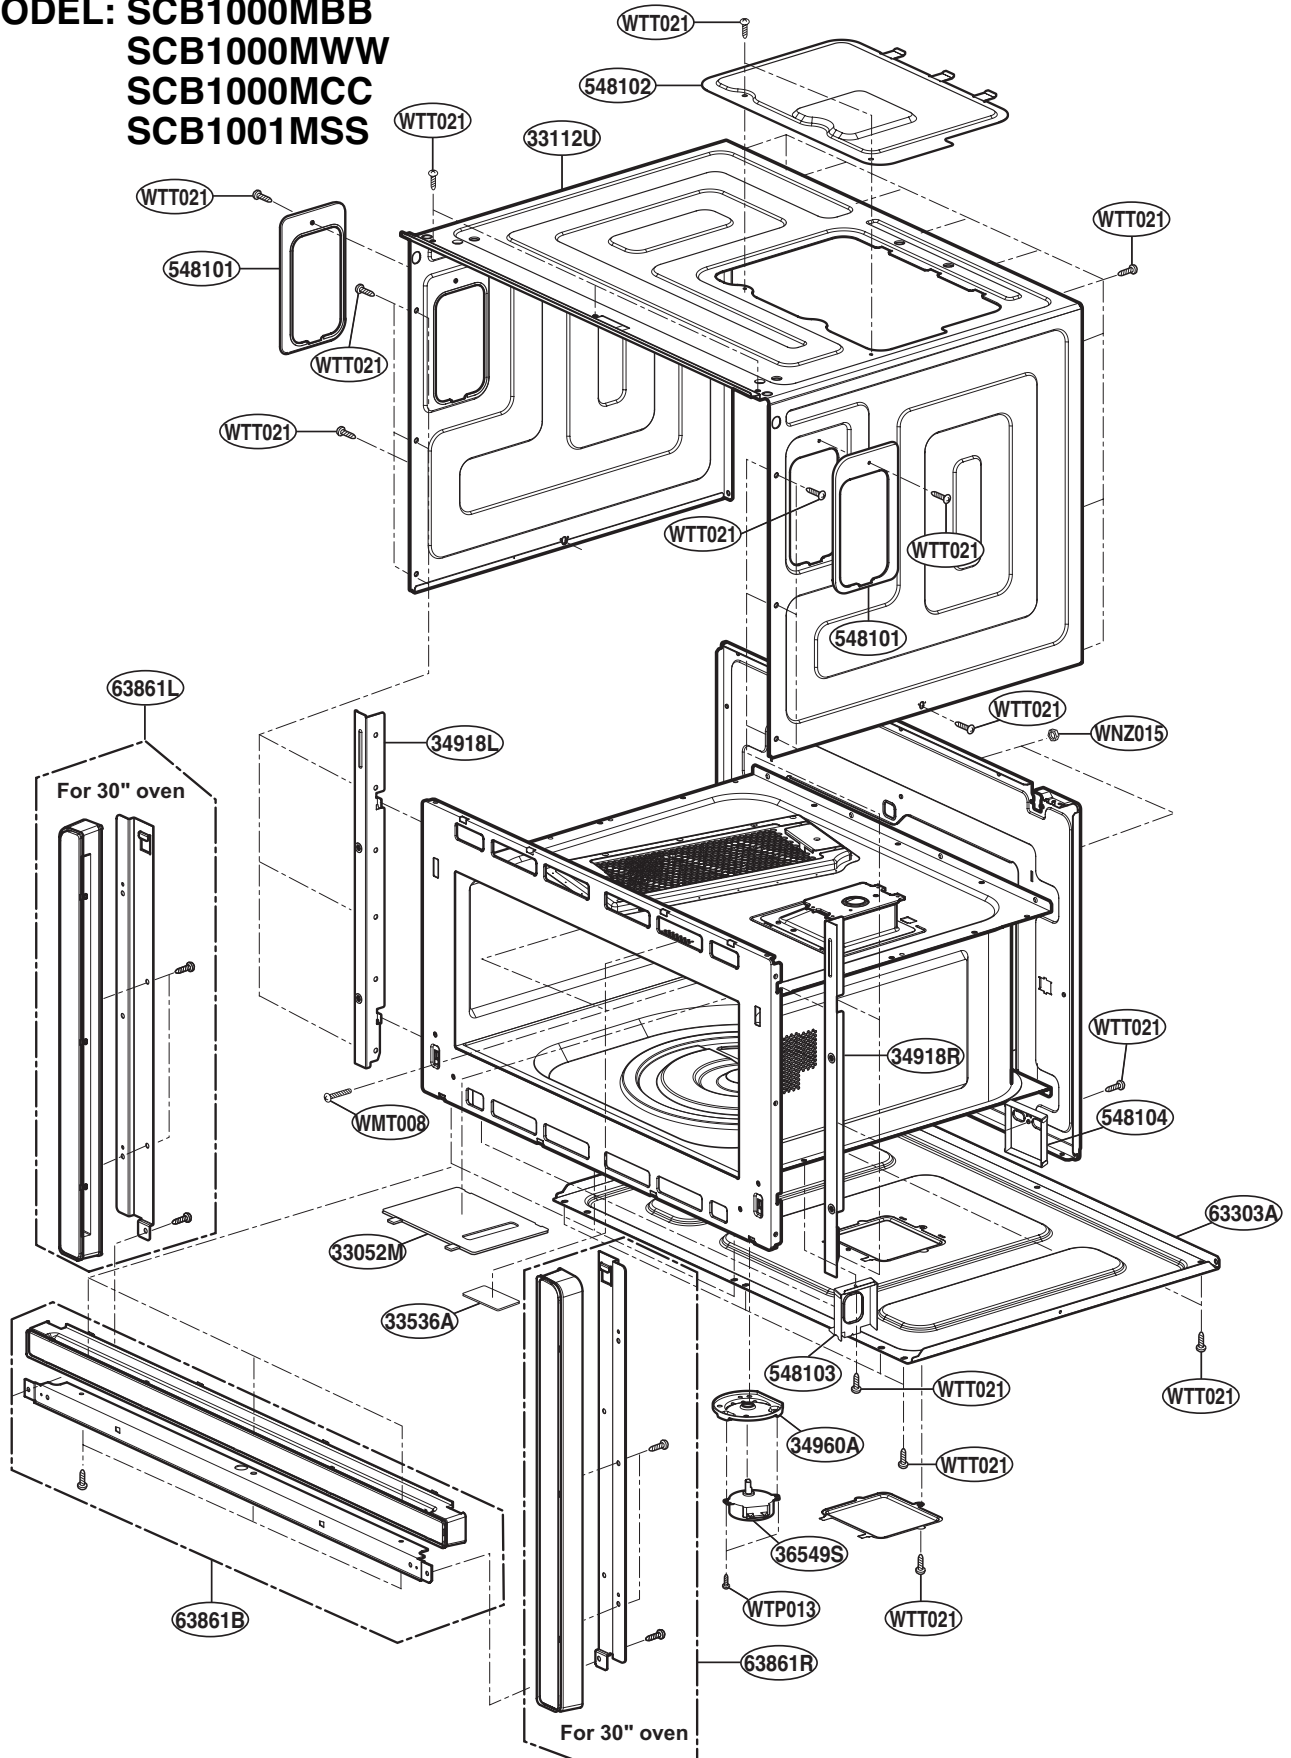

EXPLODED VIEW

DOOR PARTS

MODEL: SCB1000MBB
SCB1000MWW
SCB1000MCC

DOOR JIG

9383EA

HARDWARE BAG

DOOR PARTS

MODEL: SCB1001MSS

DOOR JIG

HARDWARE BAG

CONTROLLER PARTS

MODEL: SCB1000MBB
SCB1000MWW
SCB1000MCC
SCB1001MSS

OVEN CAVITY PARTS

MODEL: SCB1000MBB
SCB1000MWW
SCB1000MCC
SCB1001MSS

INTERIOR PARTS

MODEL: SCB1000MBB
SCB1000MWW
SCB1000MCC
SCB1001MSS