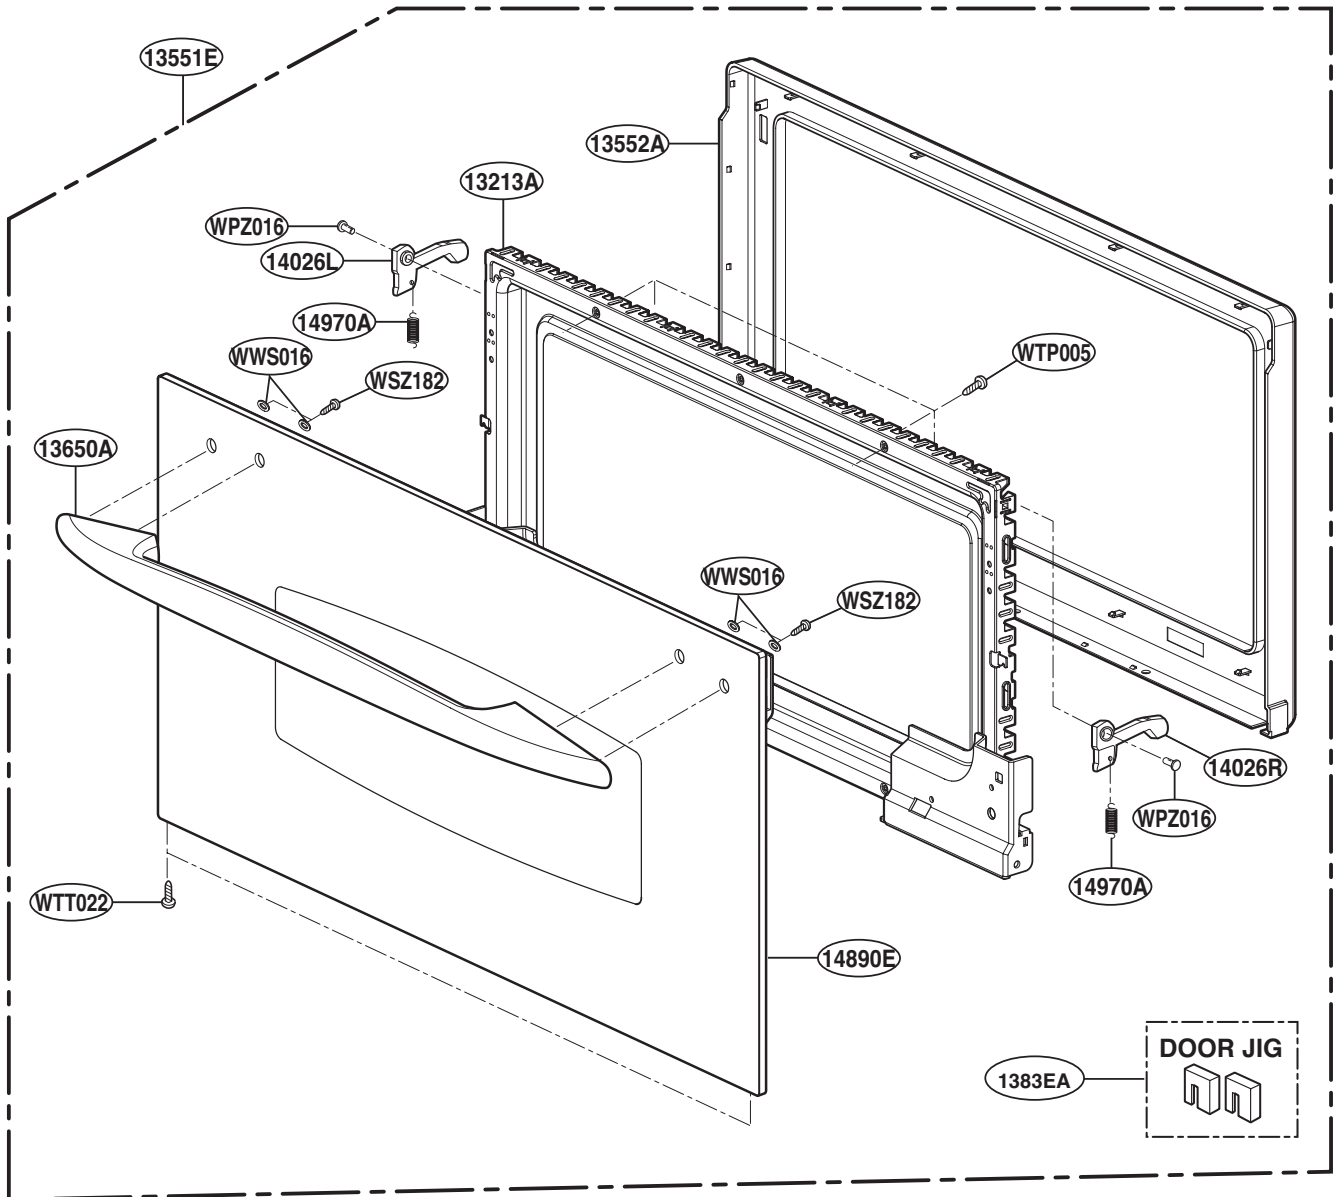

EXPLODED VIEW

DOOR PARTS

MODEL: SCB1000MBB
SCB1000MWW
SCB1000MCC

DOOR JIG

HARDWARE BAG

P/No: MFL38213101

DOOR PARTS

MODEL: SCB1001MSS

DOOR JIG

HARDWARE BAG

CONTROLLER PARTS

MODEL: SCB1000MBB
SCB1000MWW
SCB1000MCC
SCB1001MSS

INTERIOR PARTS

MODEL: SCB1000MBB
SCB1000MWW
SCB1000MCC
SCB1001MSS