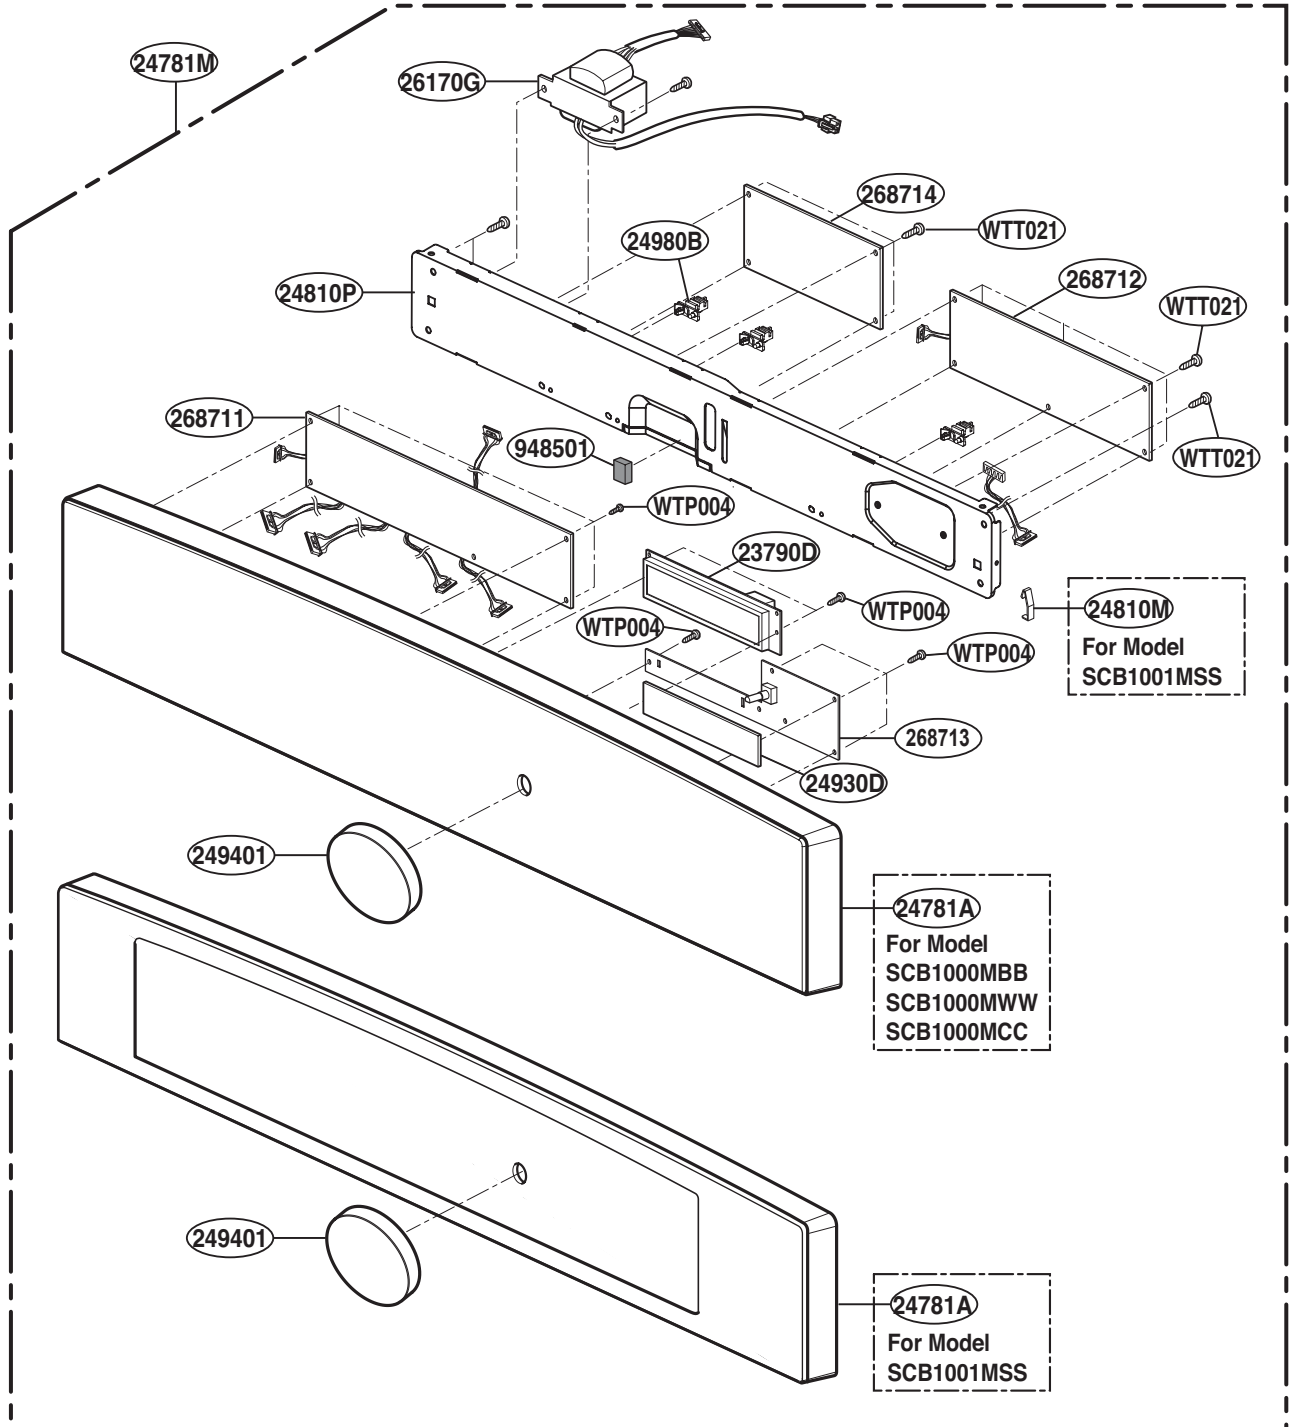

EXPLODED VIEW

DOOR PARTS

MODEL: SCB1000MBB
SCB1000MWW
SCB1000MCC

DOOR JIG

HARDWARE BAG

P/No: MFL38213101

DOOR PARTS

MODEL: SCB1001MSS

DOOR JIG

HARDWARE BAG

CONTROLLER PARTS

MODEL: SCB1000MBB
SCB1000MWW
SCB1000MCC
SCB1001MSS

INTERIOR PARTS

MODEL: SCB1000MBB
SCB1000MWW
SCB1000MCC
SCB1001MSS