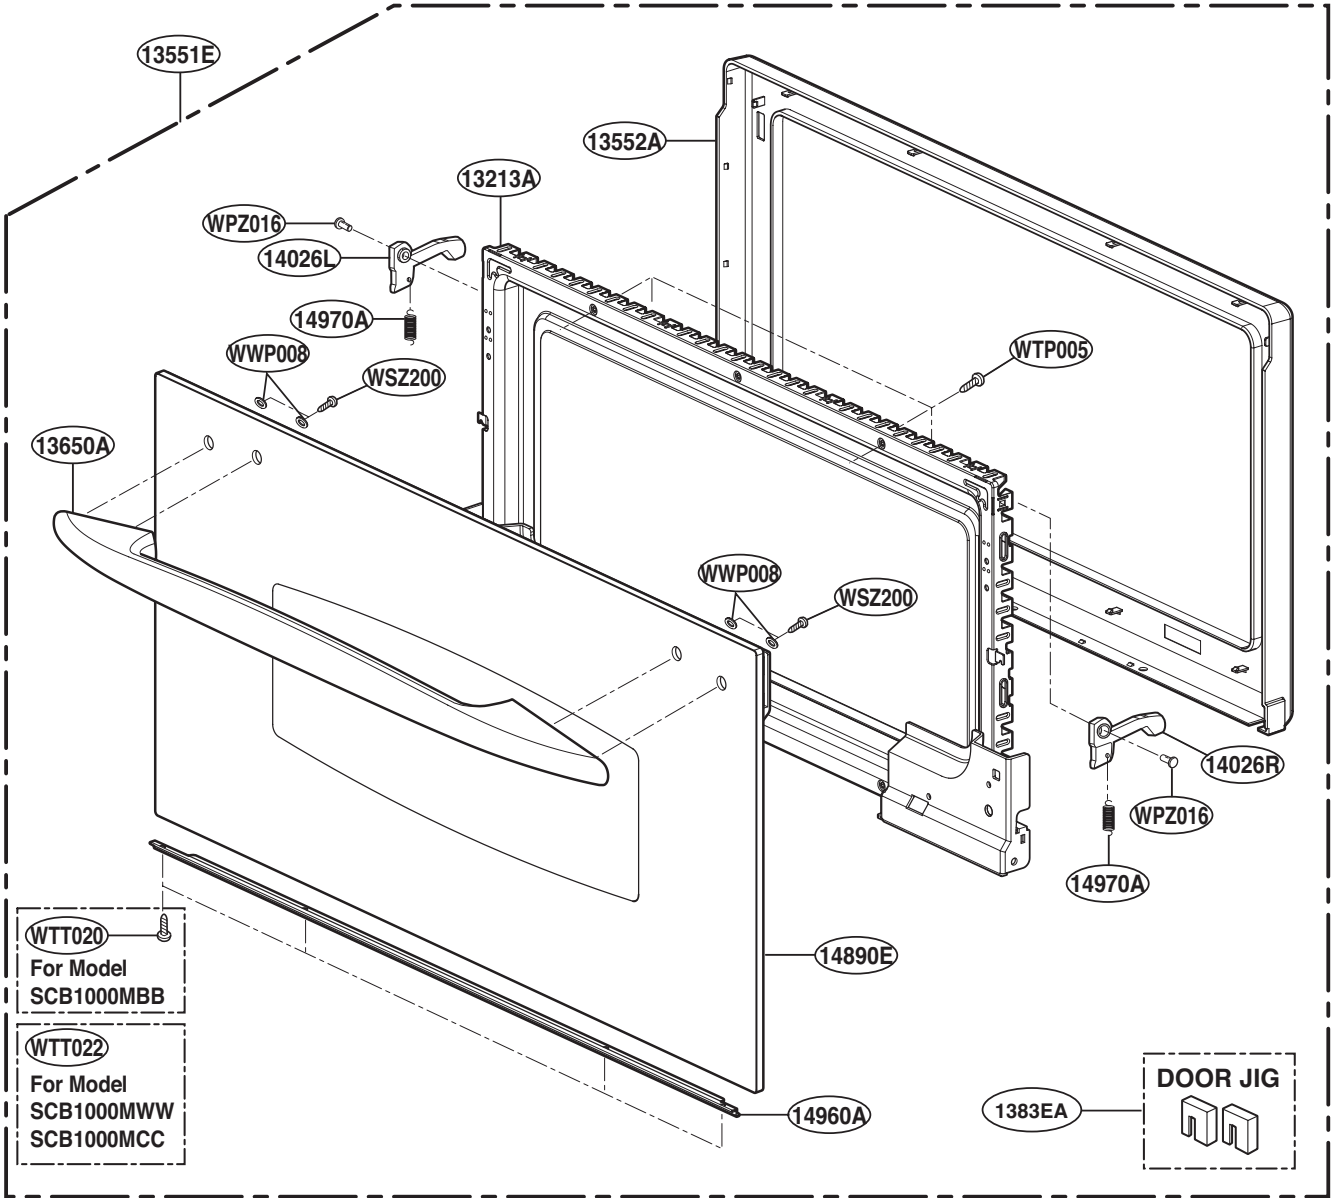

EXPLODED VIEW

DOOR PARTS

MODEL: SCB1000MBB
SCB1000MWW
SCB1000MCC

DOOR JIG

HARDWARE BAG

P/No: MFL38213101

DOOR PARTS

MODEL: SCB1001MSS

DOOR JIG

HARDWARE BAG

CONTROLLER PARTS

MODEL: SCB1000MBB
SCB1000MWW
SCB1000MCC
SCB1001MSS

INTERIOR PARTS

MODEL: SCB1000MBB
SCB1000MWW
SCB1000MCC
SCB1001MSS