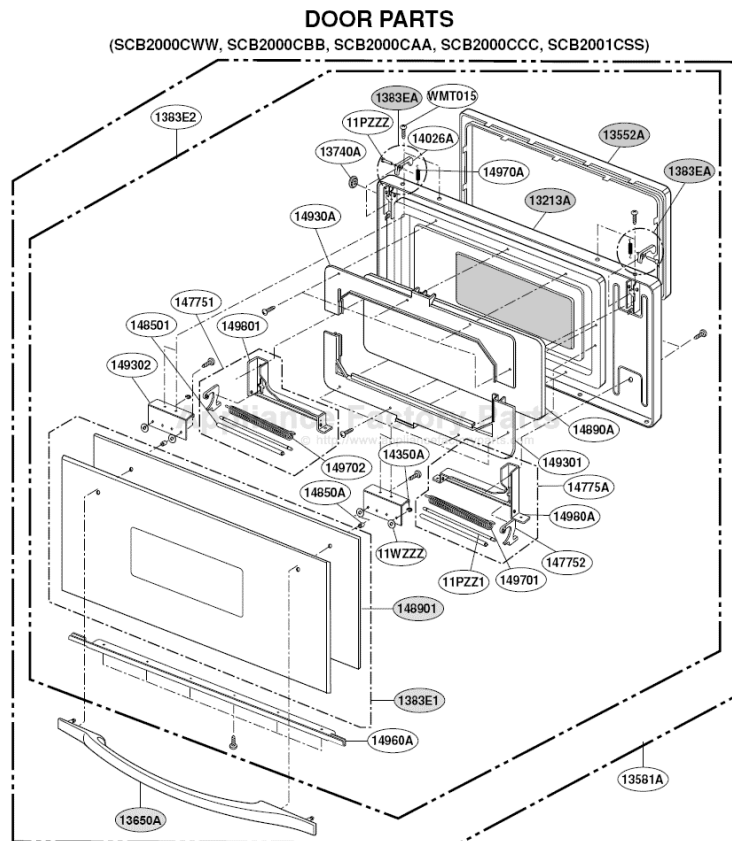

# GE SCB2000CBB Owner's Manual

[Shop genuine replacement parts for GE SCB2000CBB](#)

[Find Your GE Microwave Parts - Select From 3055 Models](#)

----- Manual continues below -----