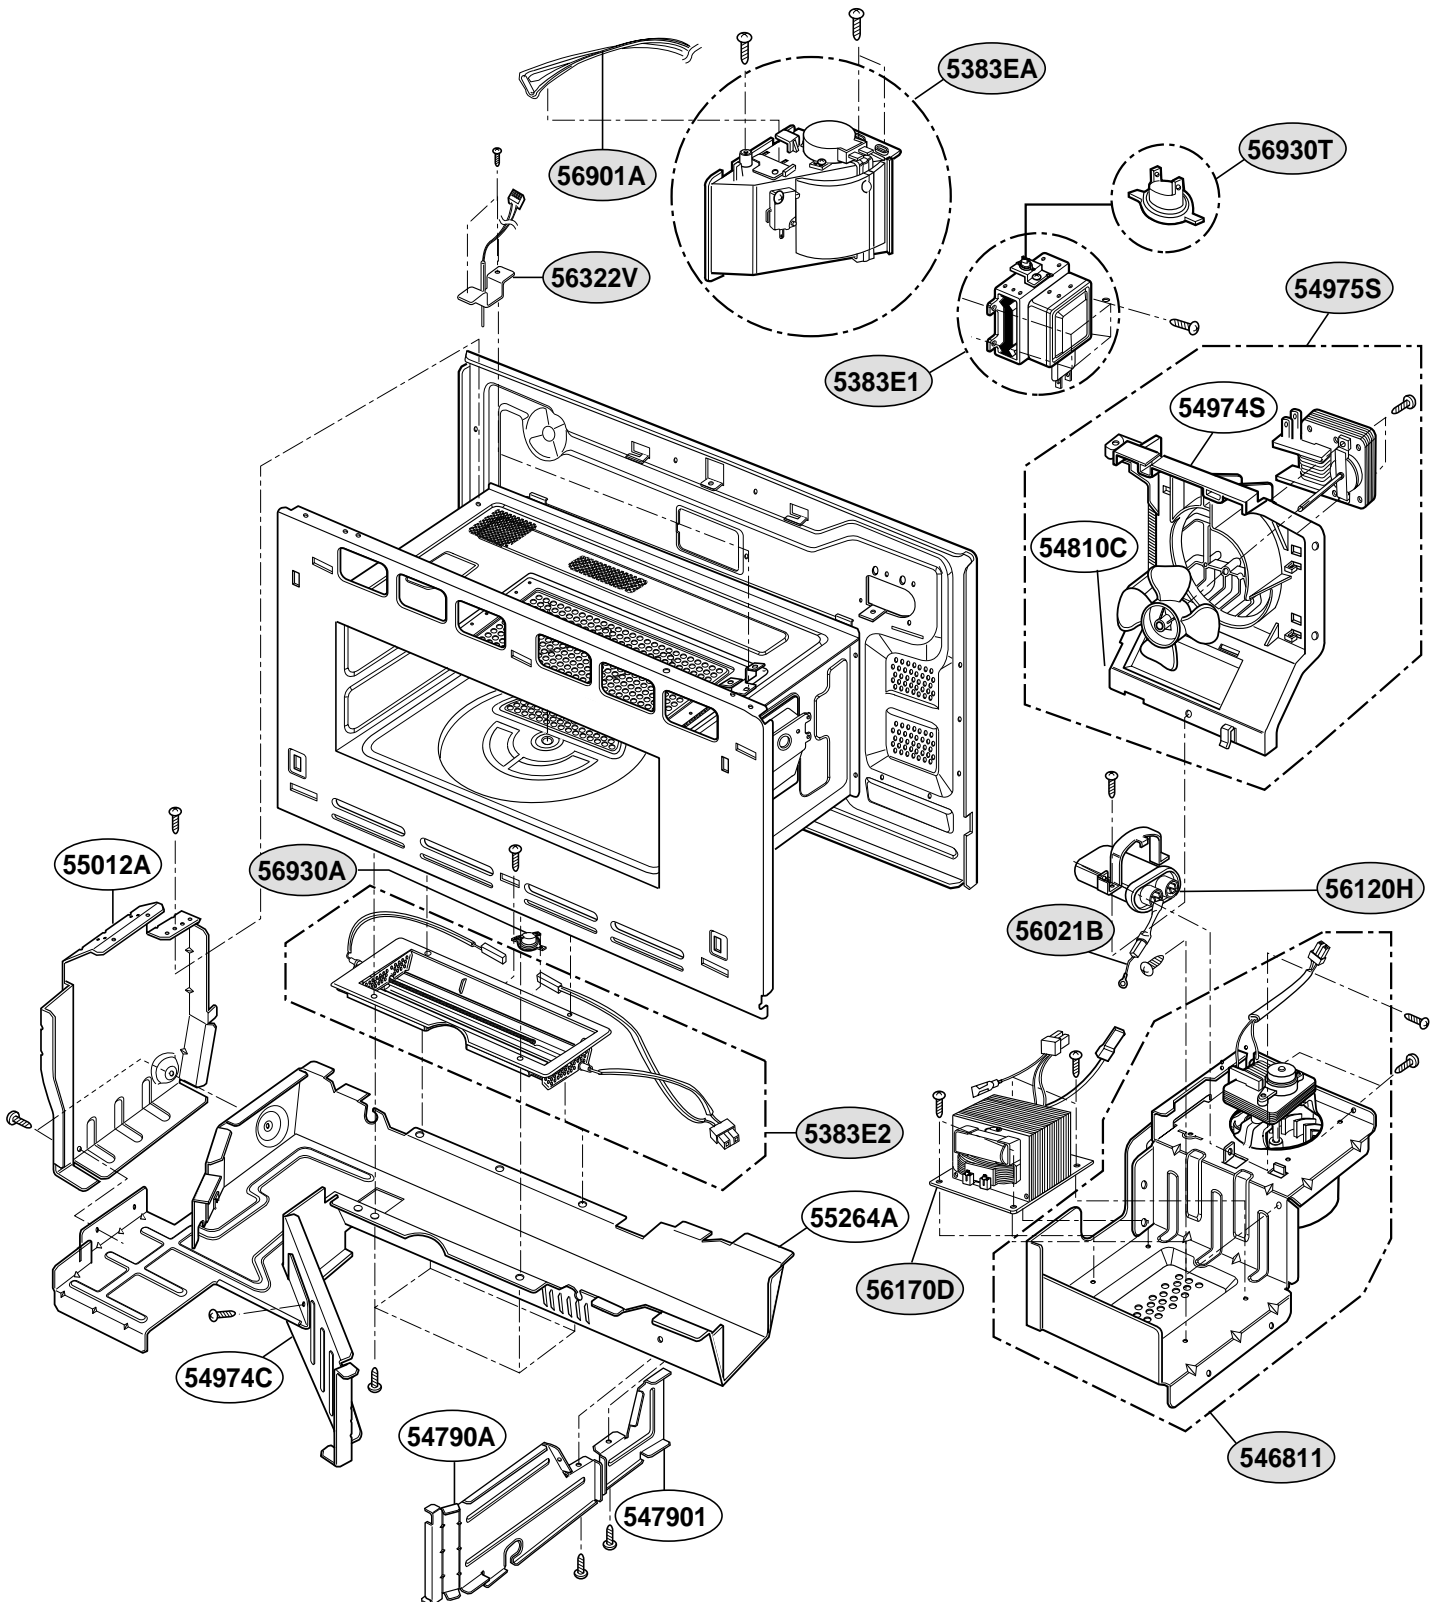

# LATCH BOARD PARTS

(SCB2000CWW, SCB2000CBB, SCB2000CAA,  
SCB2000CCC, SCB2001CSS, ZSC2000CWW, ZSC2000CBB, ZSC2001CSS)

• LEFT

• RIGHT

# INTERIOR PARTS (I)

(SCB2000CWW, SCB2000CBB, SCB2000CAA,  
SCB2000CCC, SCB2001CSS, ZSC2000CWW, ZSC2000CBB, ZSC2001CSS)