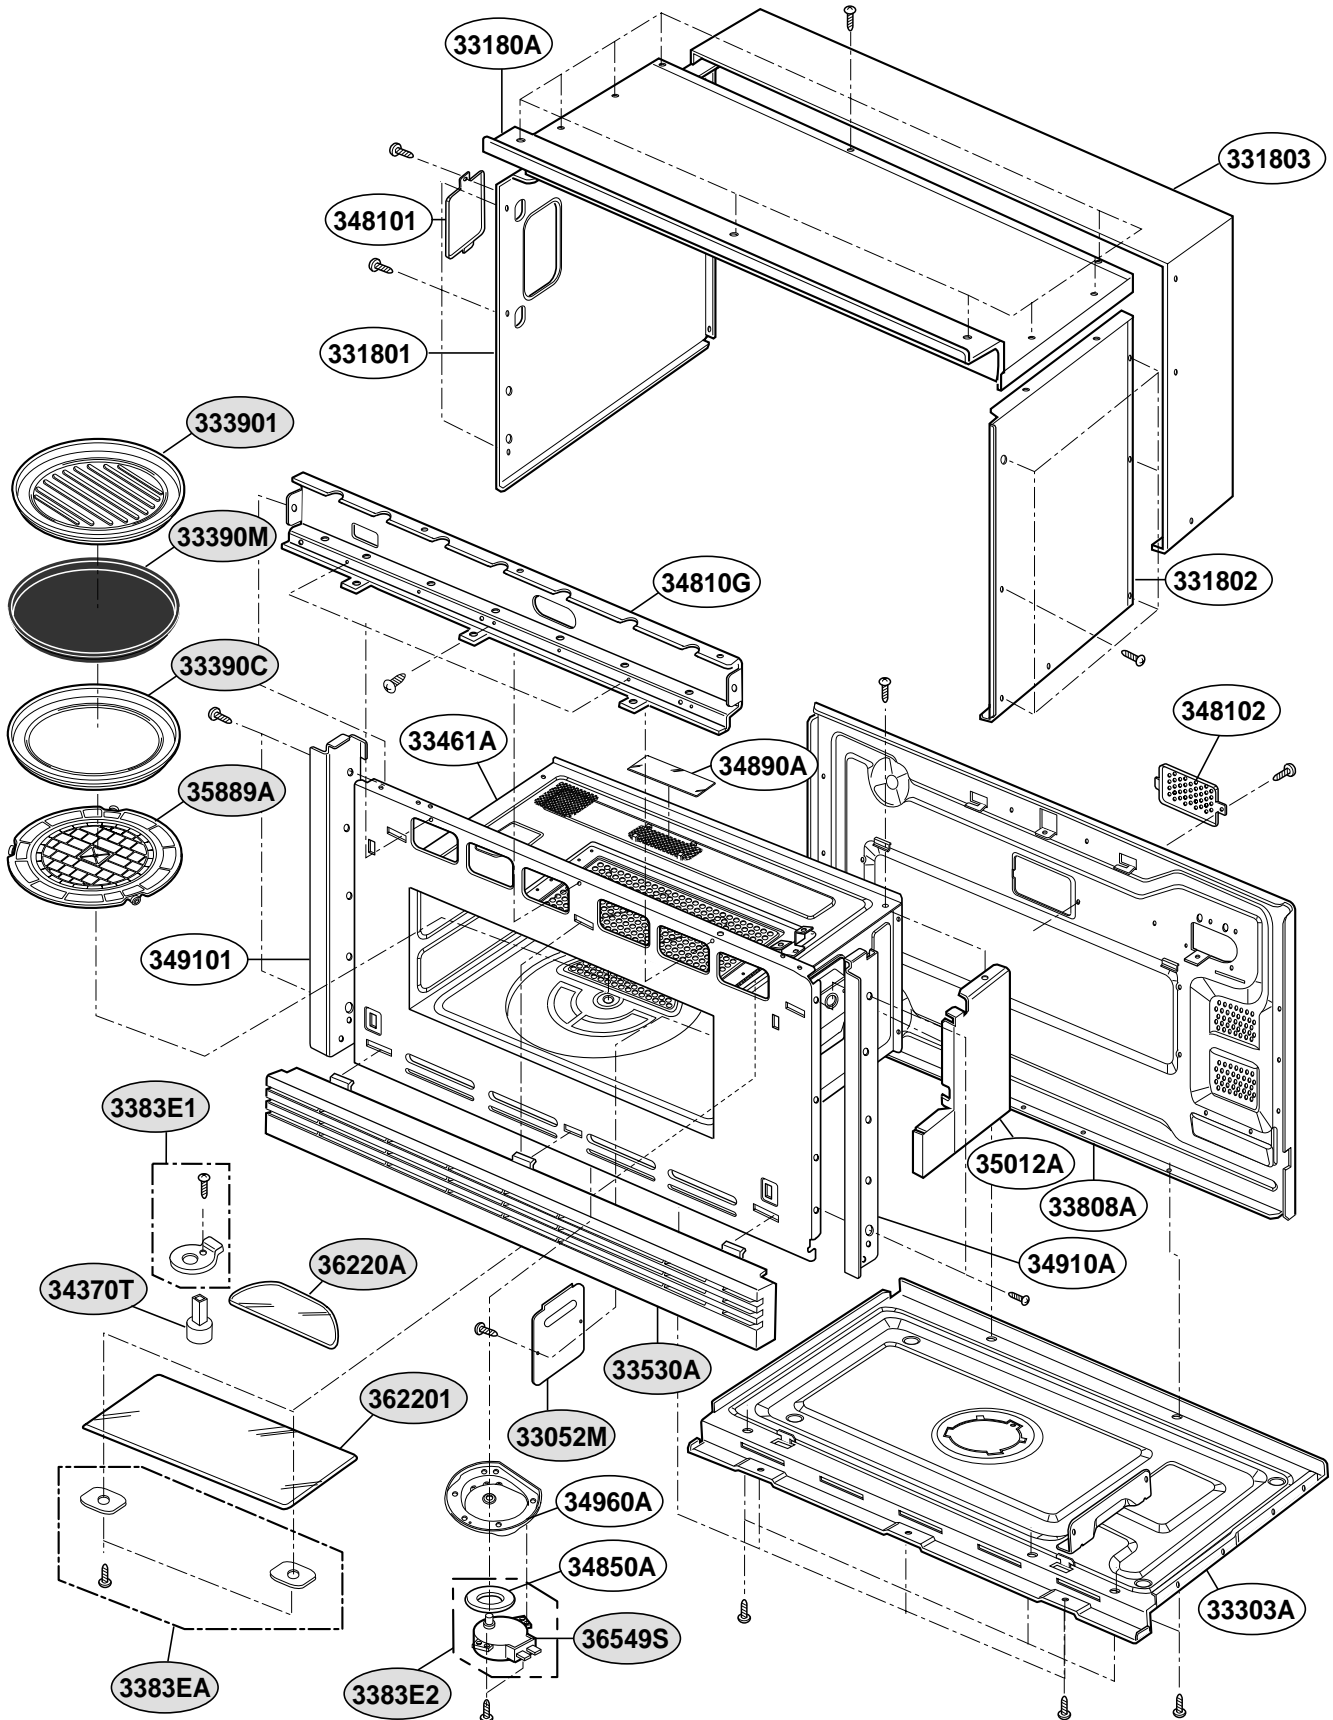

## DOOR PARTS

(SCB2000CWW, SCB2000CBB, SCB2000CAA, SCB2000CCC, SCB2001CSS)

# CONTROLLER PARTS

(SCB2000CWW, SCB2000CBB, SCB2000CAA, SCB2000CCC)

# OVEN CAVITY PARTS

(SCB2000CWW, SCB2000CBB, SCB2000CAA,  
SCB2000CCC, SCB2001CSS, ZSC2000CWW, ZSC2000CBB, ZSC2001CSS)

# LATCH BOARD PARTS

(SCB2000CWW, SCB2000CBB, SCB2000CAA,  
SCB2000CCC, SCB2001CSS, ZSC2000CWW, ZSC2000CBB, ZSC2001CSS)

• LEFT

• RIGHT