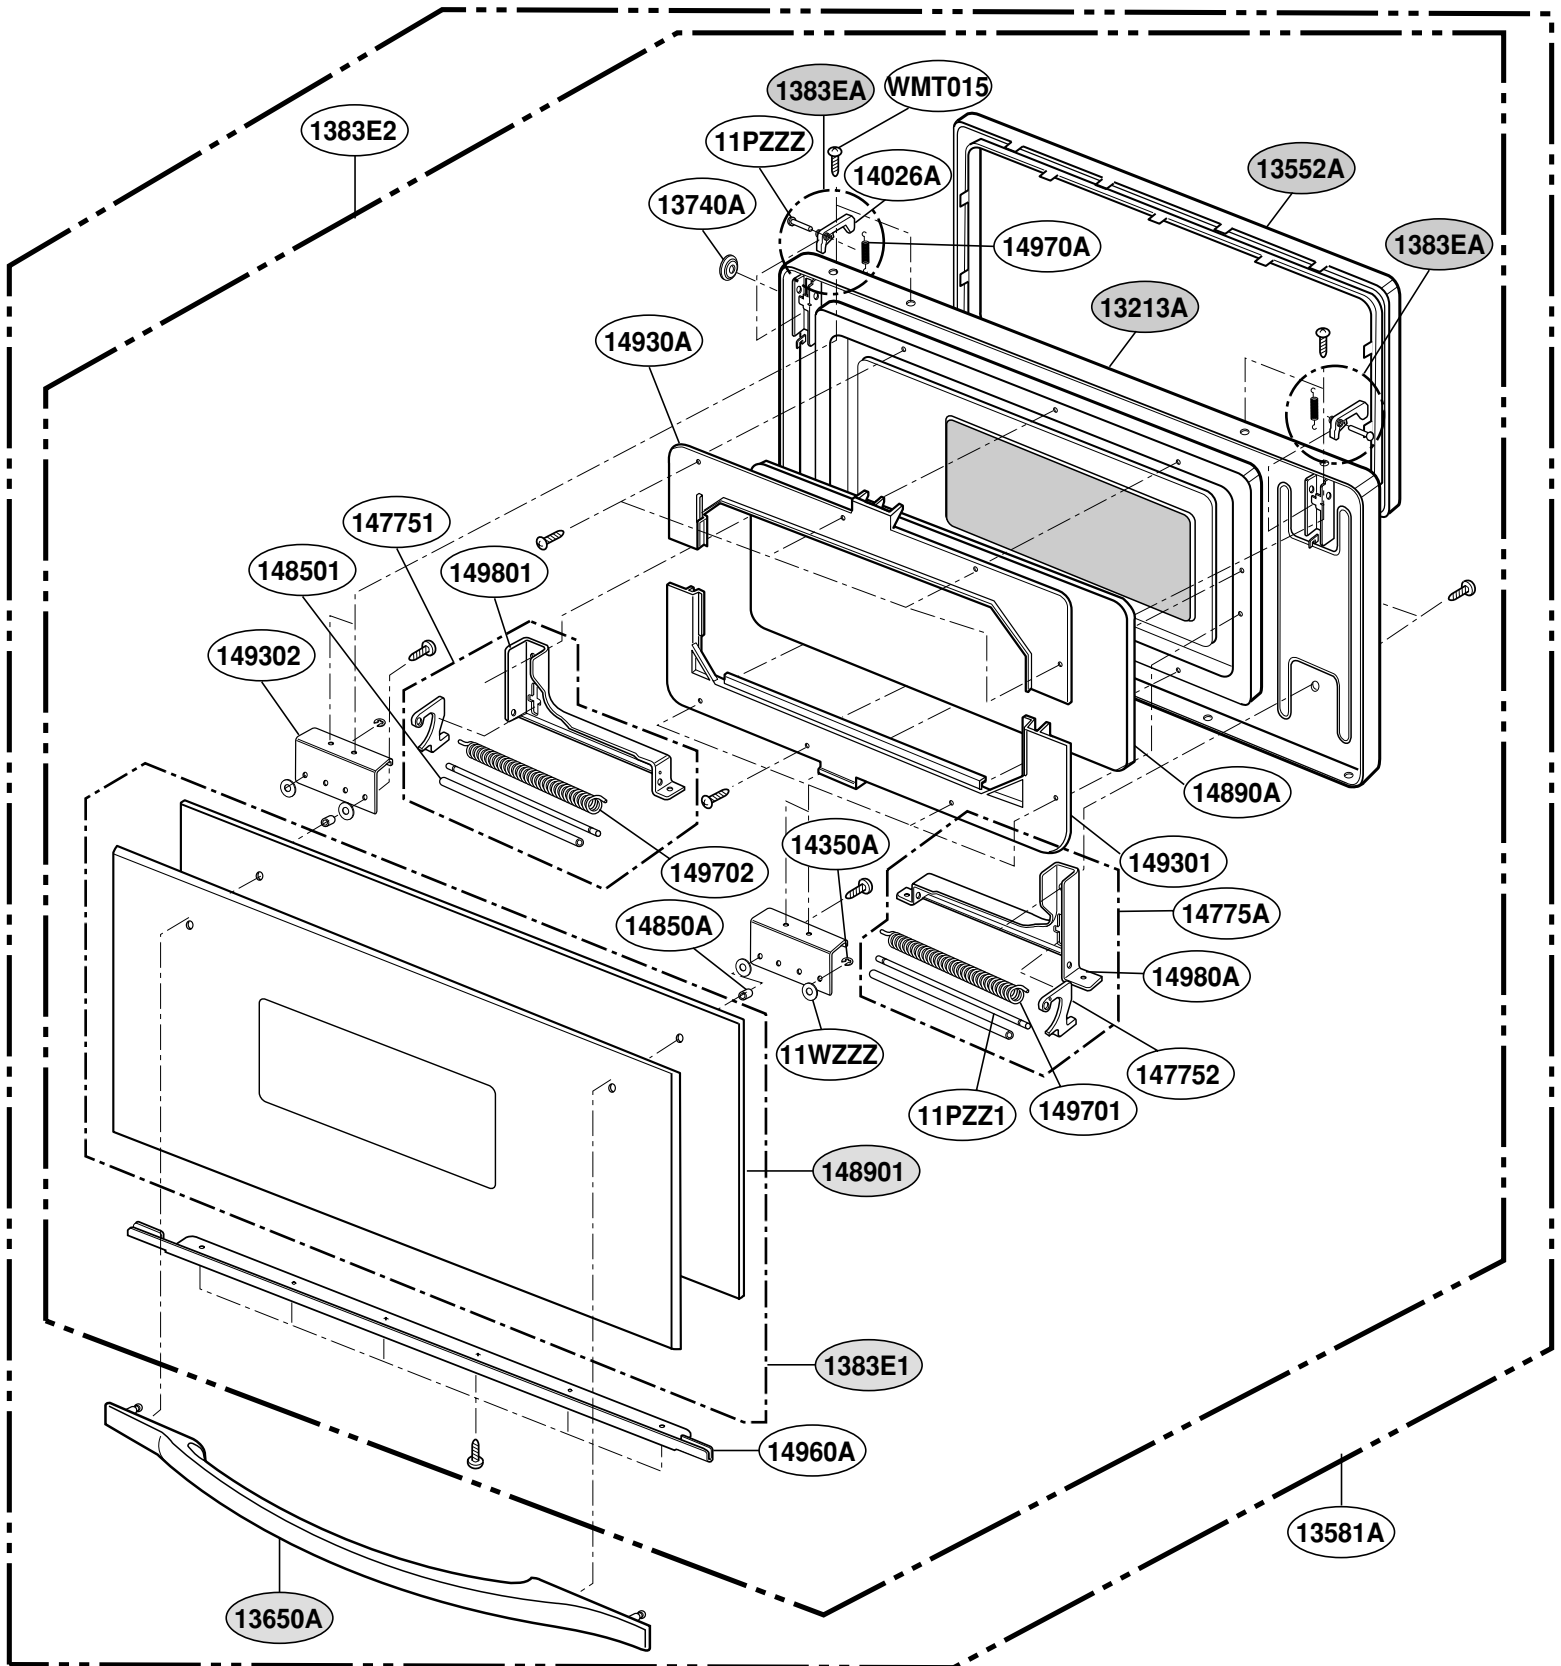

## DOOR PARTS

(SCB2000CWW, SCB2000CBB, SCB2000CAA, SCB2000CCC, SCB2001CSS)

# CONTROLLER PARTS

(SCB2000CWW, SCB2000CBB, SCB2000CAA, SCB2000CCC)

# LATCH BOARD PARTS

(SCB2000CWW, SCB2000CBB, SCB2000CAA,  
SCB2000CCC, SCB2001CSS, ZSC2000CWW, ZSC2000CBB, ZSC2001CSS)

• LEFT

• RIGHT