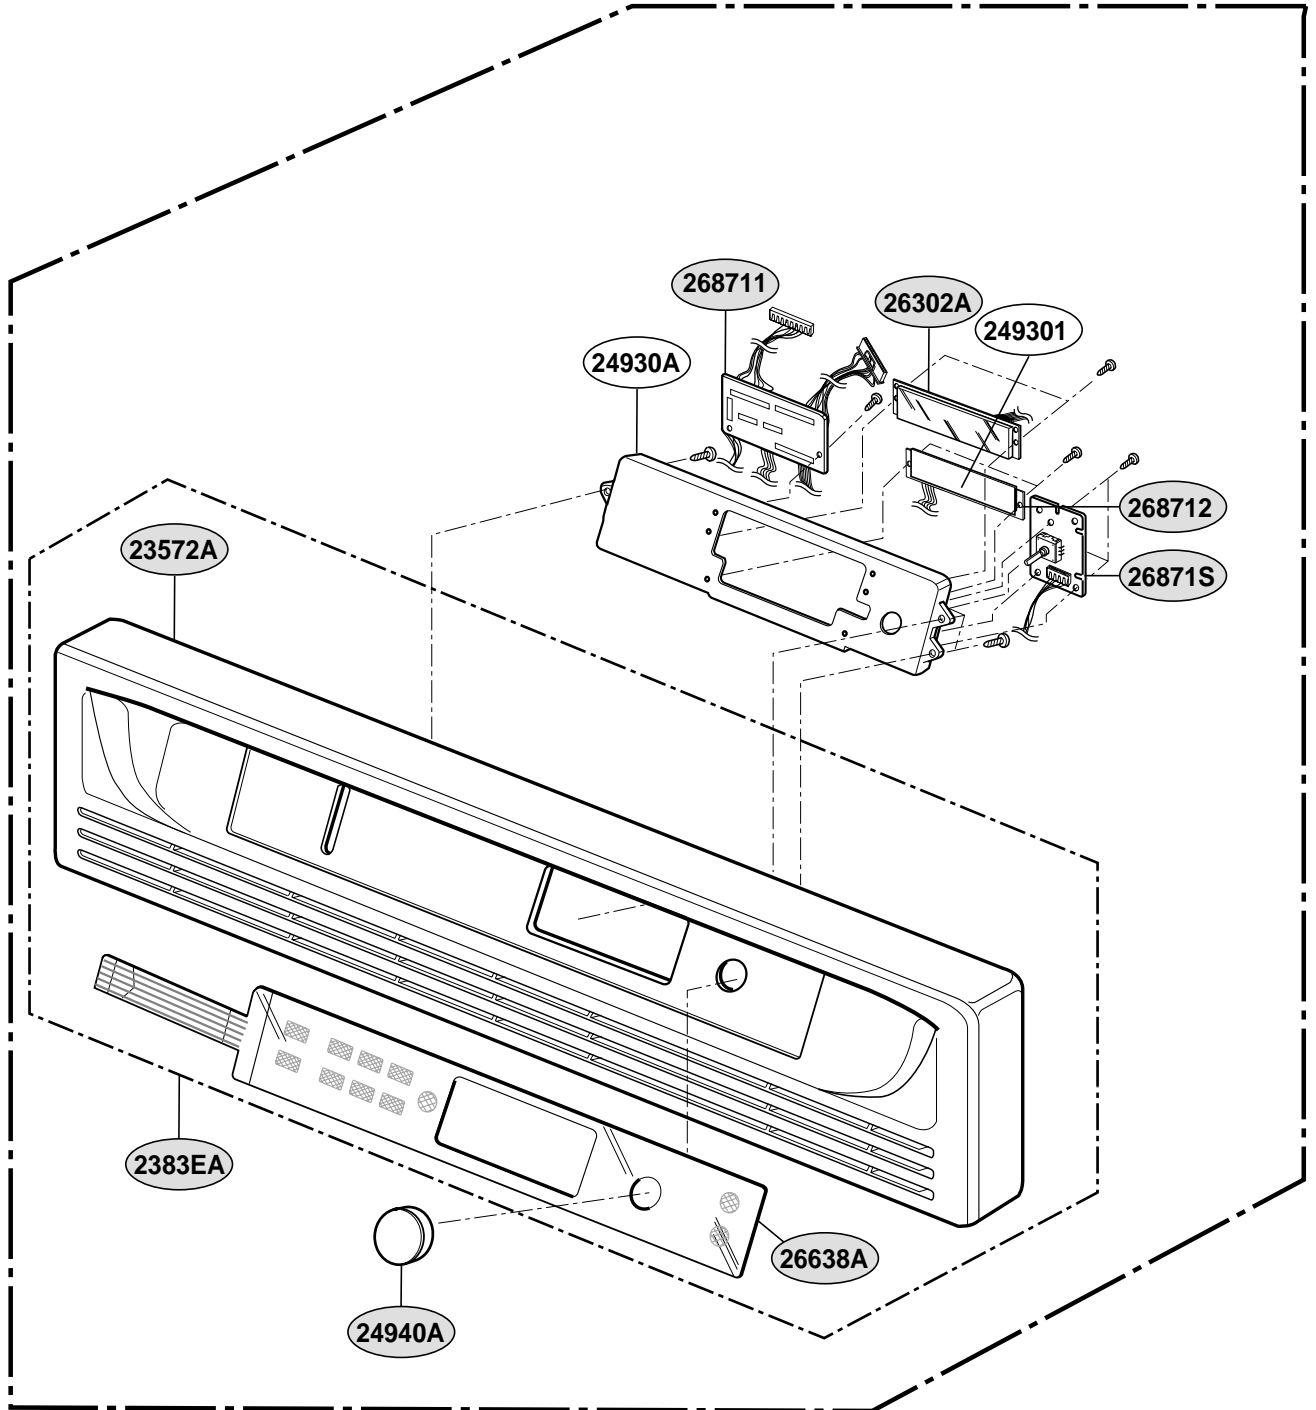

----- Manual continues below -----

EXPLODED VIEW

DOOR PARTS

(SCB2000CWW, SCB2000CBB, SCB2000CAA, SCB2000CCC, SCB2001CSS)

CONTROLLER PARTS

(SCB2000CWW, SCB2000CBB, SCB2000CAA, SCB2000CCC)

OVEN CAVITY PARTS

(SCB2000CWW, SCB2000CBB, SCB2000CAA,
SCB2000CCC, SCB2001CSS, ZSC2000CWW, ZSC2000CBB, ZSC2001CSS)

LATCH BOARD PARTS

(SCB2000CWW, SCB2000CBB, SCB2000CAA,
SCB2000CCC, SCB2001CSS, ZSC2000CWW, ZSC2000CBB, ZSC2001CSS)

• LEFT

• RIGHT

INTERIOR PARTS (I)

(SCB2000CWW, SCB2000CBB, SCB2000CAA,
SCB2000CCC, SCB2001CSS, ZSC2000CWW, ZSC2000CBB, ZSC2001CSS)