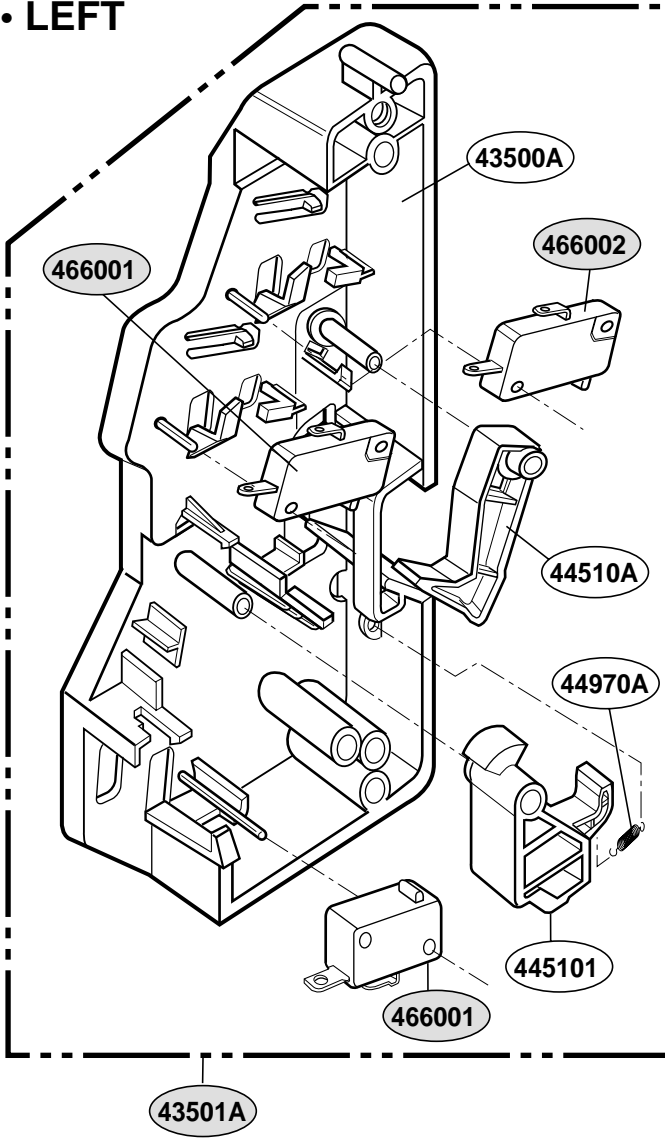

----- Manual continues below -----

EXPLODED VIEW

DOOR PARTS

(SCB2000CWW, SCB2000CBB, SCB2000CAA, SCB2000CCC, SCB2001CSS)

CONTROLLER PARTS

(SCB2000CWW, SCB2000CBB, SCB2000CAA, SCB2000CCC)

OVEN CAVITY PARTS

(SCB2000CWW, SCB2000CBB, SCB2000CAA,
SCB2000CCC, SCB2001CSS, ZSC2000CWW, ZSC2000CBB, ZSC2001CSS)

LATCH BOARD PARTS

(SCB2000CWW, SCB2000CBB, SCB2000CAA,
SCB2000CCC, SCB2001CSS, ZSC2000CWW, ZSC2000CBB, ZSC2001CSS)

• LEFT

• RIGHT

INTERIOR PARTS (I)

(SCB2000CWW, SCB2000CBB, SCB2000CAA,
SCB2000CCC, SCB2001CSS, ZSC2000CWW, ZSC2000CBB, ZSC2001CSS)

INTERIOR PARTS (II)

(SCB2000CWW, SCB2000CBB, SCB2000CAA,
SCB2000CCC, SCB2001CSS, ZSC2000CWW, ZSC2000CBB, ZSC2001CSS)