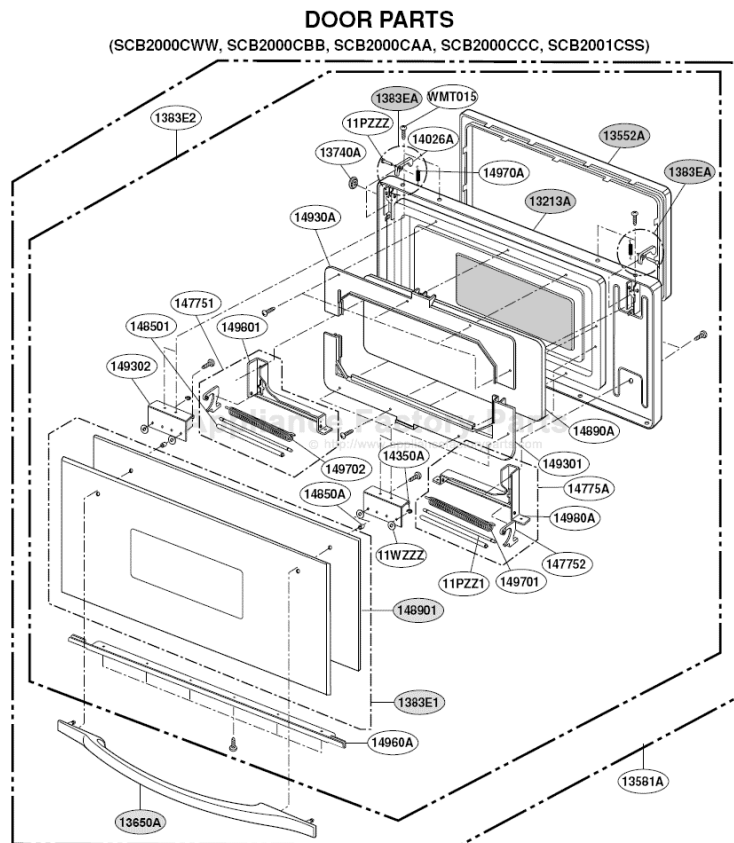

This Owner's Manual is provided and hosted by [Appliance Factory Parts](#).

GE SCB2000CCC Owner's Manual

[Shop genuine replacement parts for GE SCB2000CCC](#)

[Find Your GE Microwave Parts - Select From 3055 Models](#)

----- Manual continues below -----

EXPLODED VIEW

DOOR PARTS

(SCB2000CWW, SCB2000CBB, SCB2000CAA, SCB2000CCC, SCB2001CSS)

CONTROLLER PARTS

(SCB2000CWW, SCB2000CBB, SCB2000CAA, SCB2000CCC)

OVEN CAVITY PARTS

(SCB2000CWW, SCB2000CBB, SCB2000CAA,
SCB2000CCC, SCB2001CSS, ZSC2000CWW, ZSC2000CBB, ZSC2001CSS)

LATCH BOARD PARTS

(SCB2000CWW, SCB2000CBB, SCB2000CAA,
SCB2000CCC, SCB2001CSS, ZSC2000CWW, ZSC2000CBB, ZSC2001CSS)

• LEFT

• RIGHT

INTERIOR PARTS (I)

(SCB2000CWW, SCB2000CBB, SCB2000CAA,
SCB2000CCC, SCB2001CSS, ZSC2000CWW, ZSC2000CBB, ZSC2001CSS)