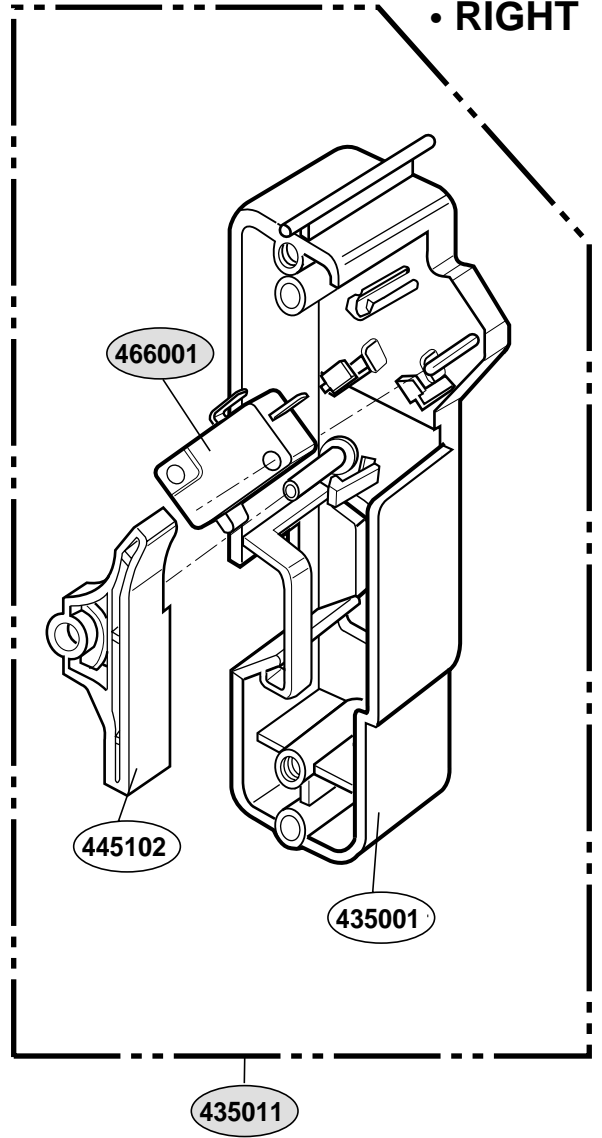

----- Manual continues below -----

EXPLODED VIEW

DOOR PARTS

(SCB2000CWW, SCB2000CBB, SCB2000CAA, SCB2000CCC, SCB2001CSS)

CONTROLLER PARTS

(SCB2000CWW, SCB2000CBB, SCB2000CAA, SCB2000CCC)

OVEN CAVITY PARTS

(SCB2000CWW, SCB2000CBB, SCB2000CAA,
SCB2000CCC, SCB2001CSS, ZSC2000CWW, ZSC2000CBB, ZSC2001CSS)

LATCH BOARD PARTS

(SCB2000CWW, SCB2000CBB, SCB2000CAA,
SCB2000CCC, SCB2001CSS, ZSC2000CWW, ZSC2000CBB, ZSC2001CSS)

• LEFT

• RIGHT

INTERIOR PARTS (I)

(SCB2000CWW, SCB2000CBB, SCB2000CAA,
SCB2000CCC, SCB2001CSS, ZSC2000CWW, ZSC2000CBB, ZSC2001CSS)