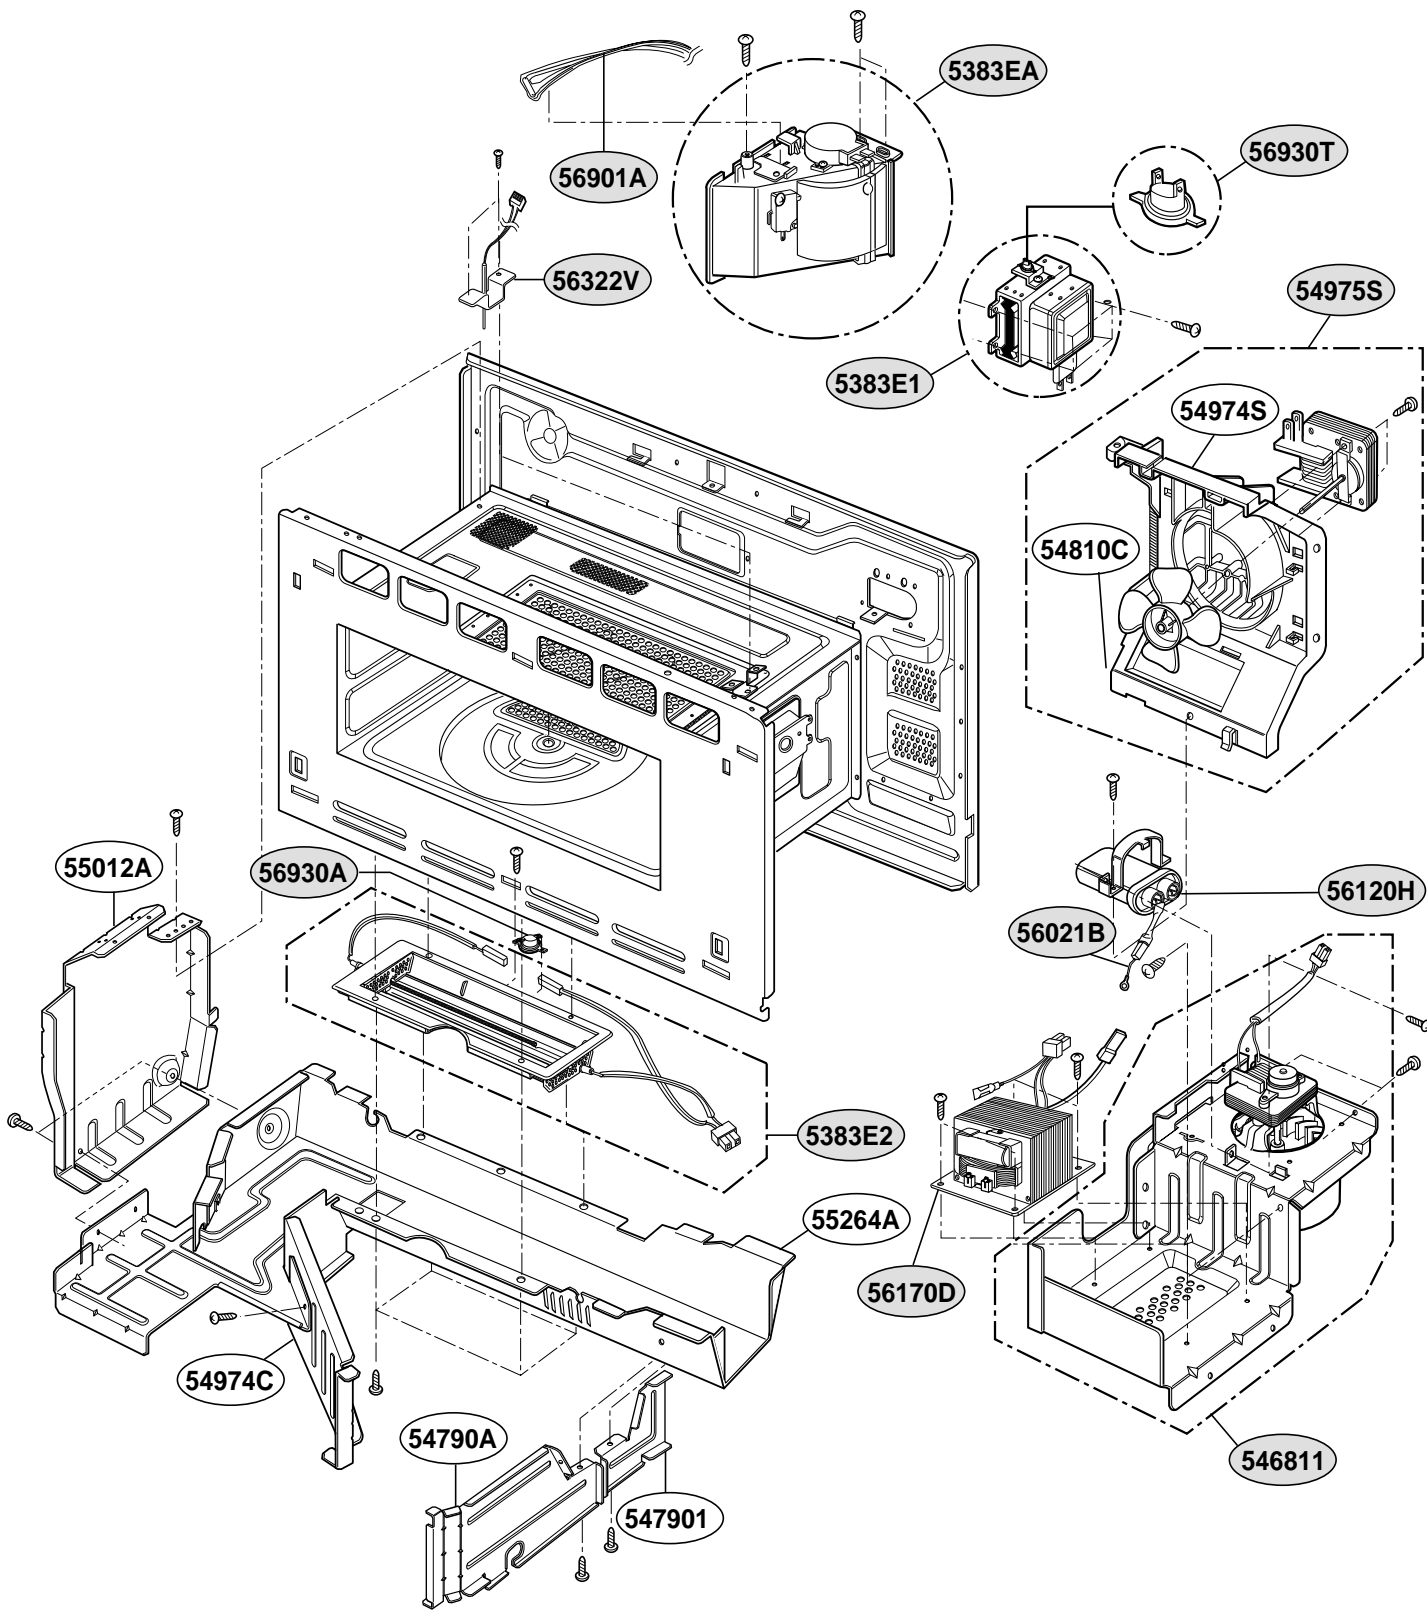

----- Manual continues below -----

EXPLODED VIEW

DOOR PARTS

(SCB2000CWW, SCB2000CBB, SCB2000CAA, SCB2000CCC, SCB2001CSS)

CONTROLLER PARTS

(SCB2000CWW, SCB2000CBB, SCB2000CAA, SCB2000CCC)

OVEN CAVITY PARTS

(SCB2000CWW, SCB2000CBB, SCB2000CAA,
SCB2000CCC, SCB2001CSS, ZSC2000CWW, ZSC2000CBB, ZSC2001CSS)

LATCH BOARD PARTS

(SCB2000CWW, SCB2000CBB, SCB2000CAA,
SCB2000CCC, SCB2001CSS, ZSC2000CWW, ZSC2000CBB, ZSC2001CSS)

• LEFT

• RIGHT

INTERIOR PARTS (I)

(SCB2000CWW, SCB2000CBB, SCB2000CAA,
SCB2000CCC, SCB2001CSS, ZSC2000CWW, ZSC2000CBB, ZSC2001CSS)

INTERIOR PARTS (II)

(SCB2000CWW, SCB2000CBB, SCB2000CAA,
SCB2000CCC, SCB2001CSS, ZSC2000CWW, ZSC2000CBB, ZSC2001CSS)