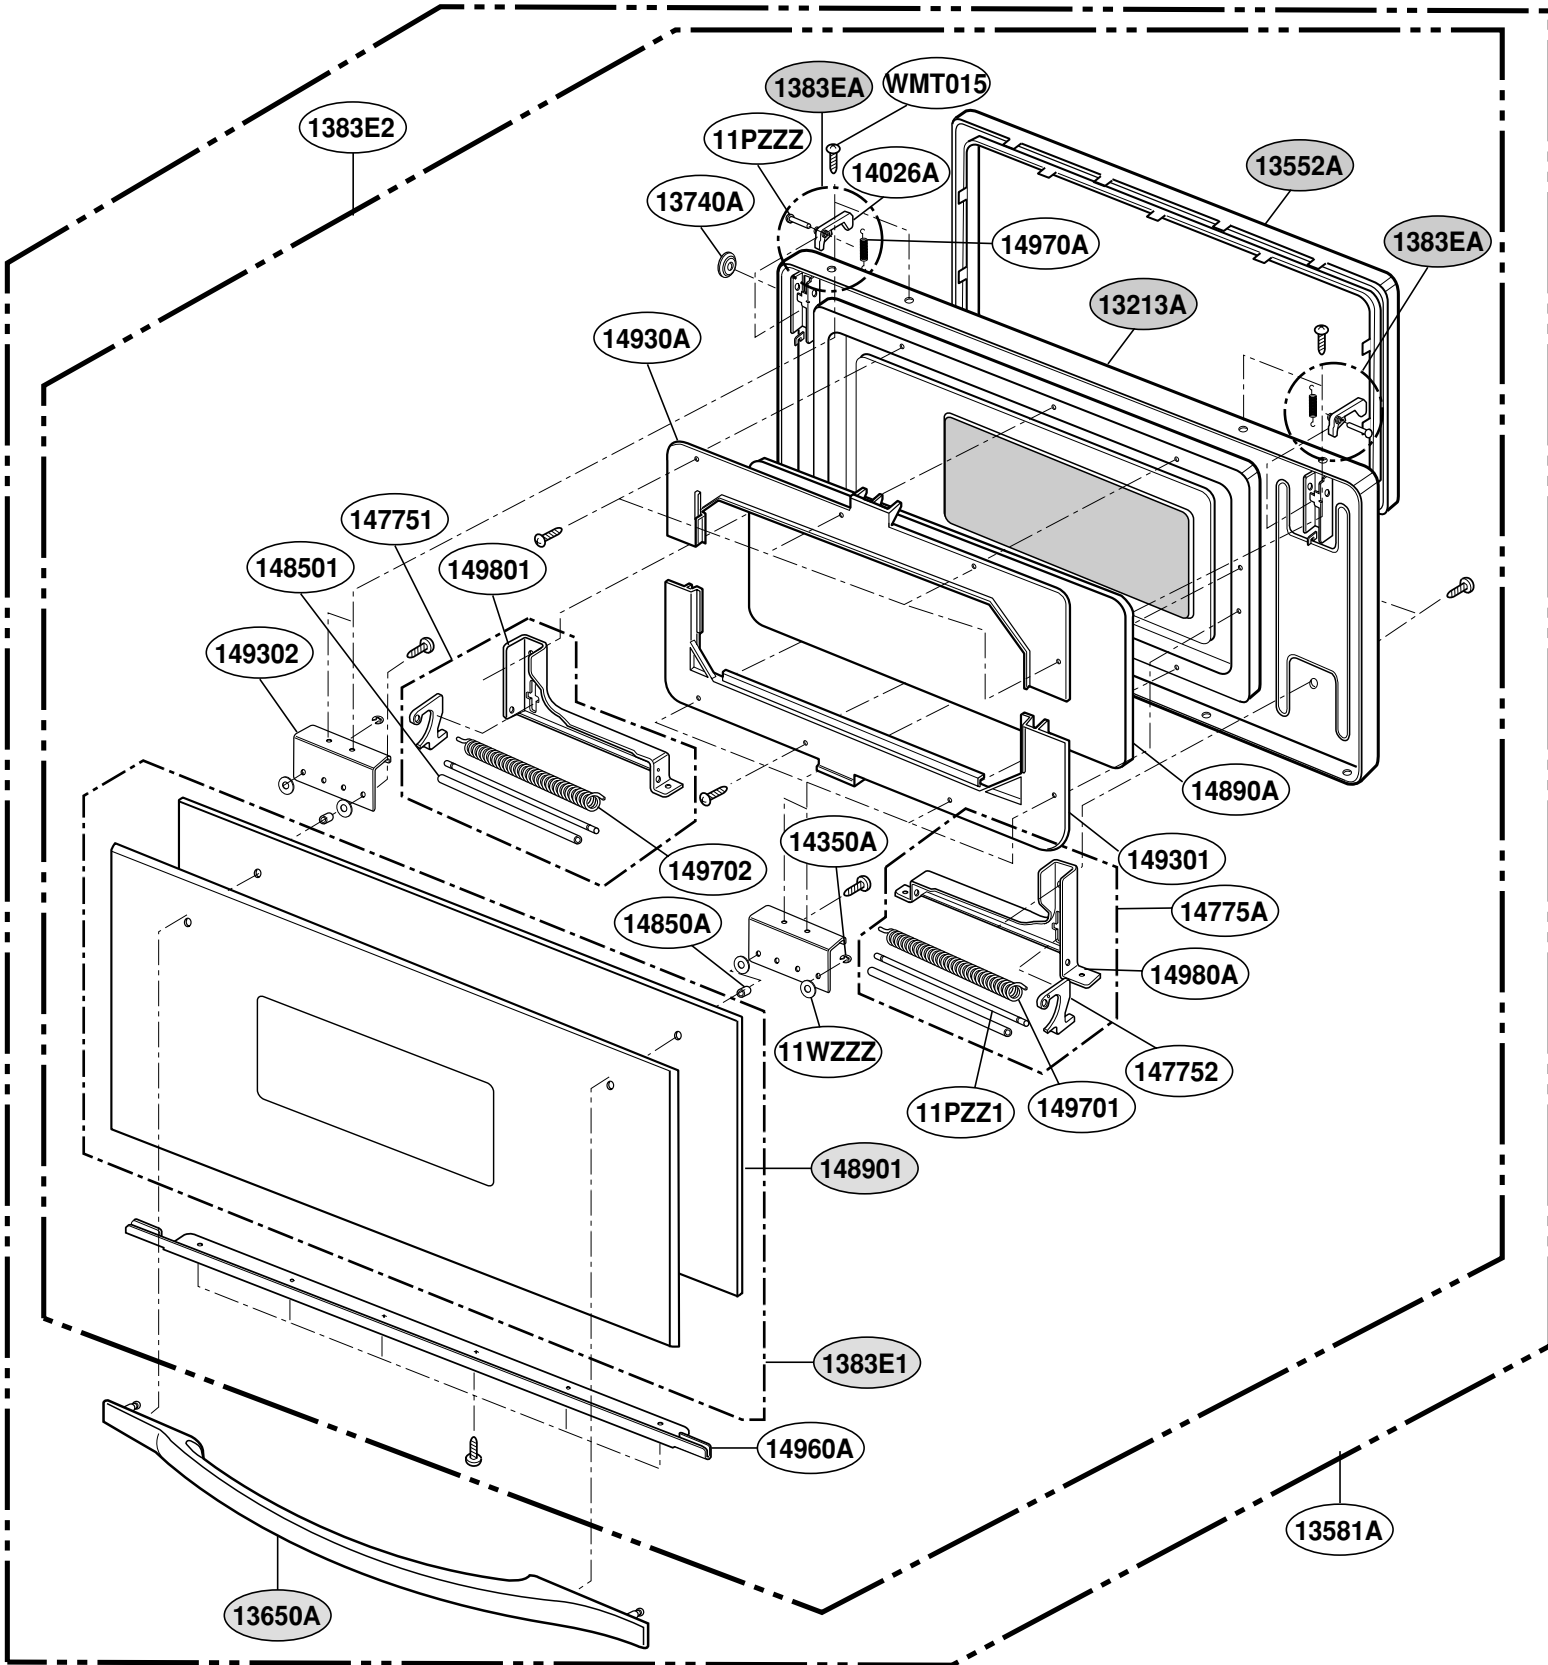

This Owner's Manual is provided and hosted by [Appliance Factory Parts](#).

GE SCB2000CCC Owner's Manual

[Shop genuine replacement parts for GE SCB2000CCC](#)

[Find Your GE Microwave Parts - Select From 3055 Models](#)

----- Manual continues below -----

EXPLODED VIEW

DOOR PARTS

(SCB2000CWW, SCB2000CBB, SCB2000CAA, SCB2000CCC, SCB2001CSS)

CONTROLLER PARTS

(SCB2000CWW, SCB2000CBB, SCB2000CAA, SCB2000CCC)

OVEN CAVITY PARTS

(SCB2000CWW, SCB2000CBB, SCB2000CAA,
SCB2000CCC, SCB2001CSS, ZSC2000CWW, ZSC2000CBB, ZSC2001CSS)

LATCH BOARD PARTS

(SCB2000CWW, SCB2000CBB, SCB2000CAA,
SCB2000CCC, SCB2001CSS, ZSC2000CWW, ZSC2000CBB, ZSC2001CSS)

• LEFT

• RIGHT

INTERIOR PARTS (I)

(SCB2000CWW, SCB2000CBB, SCB2000CAA,
SCB2000CCC, SCB2001CSS, ZSC2000CWW, ZSC2000CBB, ZSC2001CSS)

INTERIOR PARTS (II)

(SCB2000CWW, SCB2000CBB, SCB2000CAA,
SCB2000CCC, SCB2001CSS, ZSC2000CWW, ZSC2000CBB, ZSC2001CSS)