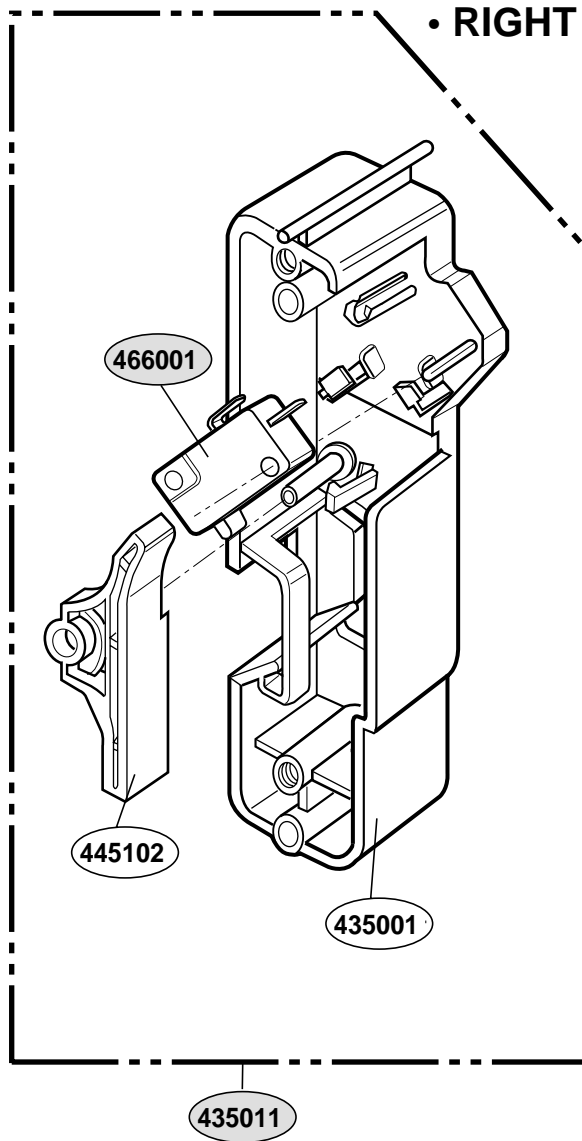

----- Manual continues below -----

EXPLODED VIEW

DOOR PARTS

(SCB2000CWW, SCB2000CBB, SCB2000CAA, SCB2000CCC, SCB2001CSS)

CONTROLLER PARTS

(SCB2000CWW, SCB2000CBB, SCB2000CAA, SCB2000CCC)

OVEN CAVITY PARTS

(SCB2000CWW, SCB2000CBB, SCB2000CAA,
SCB2000CCC, SCB2001CSS, ZSC2000CWW, ZSC2000CBB, ZSC2001CSS)

LATCH BOARD PARTS

(SCB2000CWW, SCB2000CBB, SCB2000CAA,
SCB2000CCC, SCB2001CSS, ZSC2000CWW, ZSC2000CBB, ZSC2001CSS)

• LEFT

• RIGHT

INTERIOR PARTS (I)

(SCB2000CWW, SCB2000CBB, SCB2000CAA,
SCB2000CCC, SCB2001CSS, ZSC2000CWW, ZSC2000CBB, ZSC2001CSS)