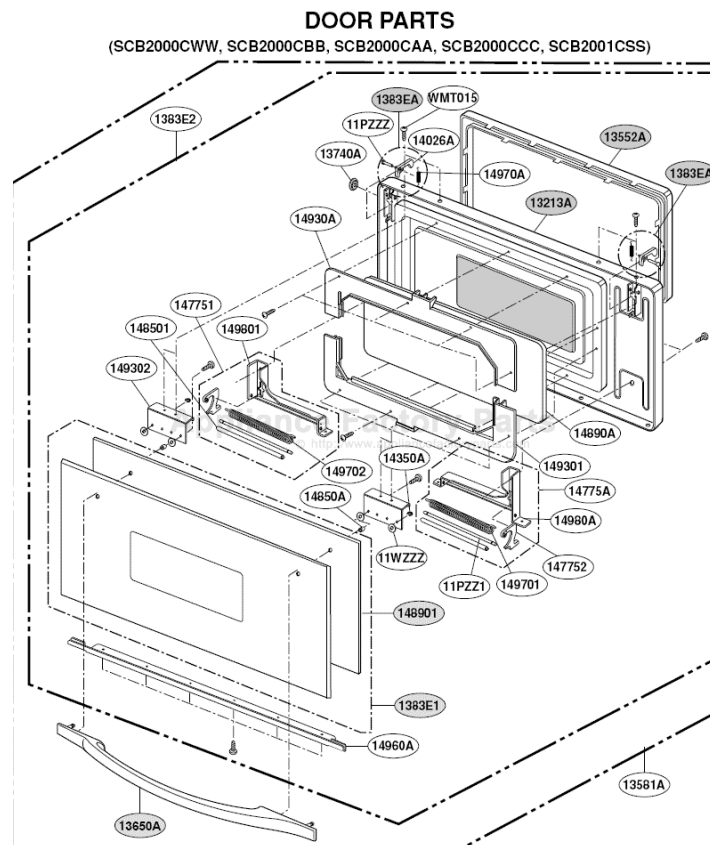

This Owner's Manual is provided and hosted by [Appliance Factory Parts](#).

GE SCB2000CWW Owner's Manual

[Shop genuine replacement parts for GE SCB2000CWW](#)

[Find Your GE Microwave Parts - Select From 3055 Models](#)

----- Manual continues below -----

EXPLODED VIEW

DOOR PARTS

(SCB2000CWW, SCB2000CBB, SCB2000CAA, SCB2000CCC, SCB2001CSS)

CONTROLLER PARTS

(SCB2000CWW, SCB2000CBB, SCB2000CAA, SCB2000CCC)

OVEN CAVITY PARTS

(SCB2000CWW, SCB2000CBB, SCB2000CAA,
SCB2000CCC, SCB2001CSS, ZSC2000CWW, ZSC2000CBB, ZSC2001CSS)

LATCH BOARD PARTS

(SCB2000CWW, SCB2000CBB, SCB2000CAA,
SCB2000CCC, SCB2001CSS, ZSC2000CWW, ZSC2000CBB, ZSC2001CSS)

• LEFT

• RIGHT

INTERIOR PARTS (I)

(SCB2000CWW, SCB2000CBB, SCB2000CAA,
SCB2000CCC, SCB2001CSS, ZSC2000CWW, ZSC2000CBB, ZSC2001CSS)