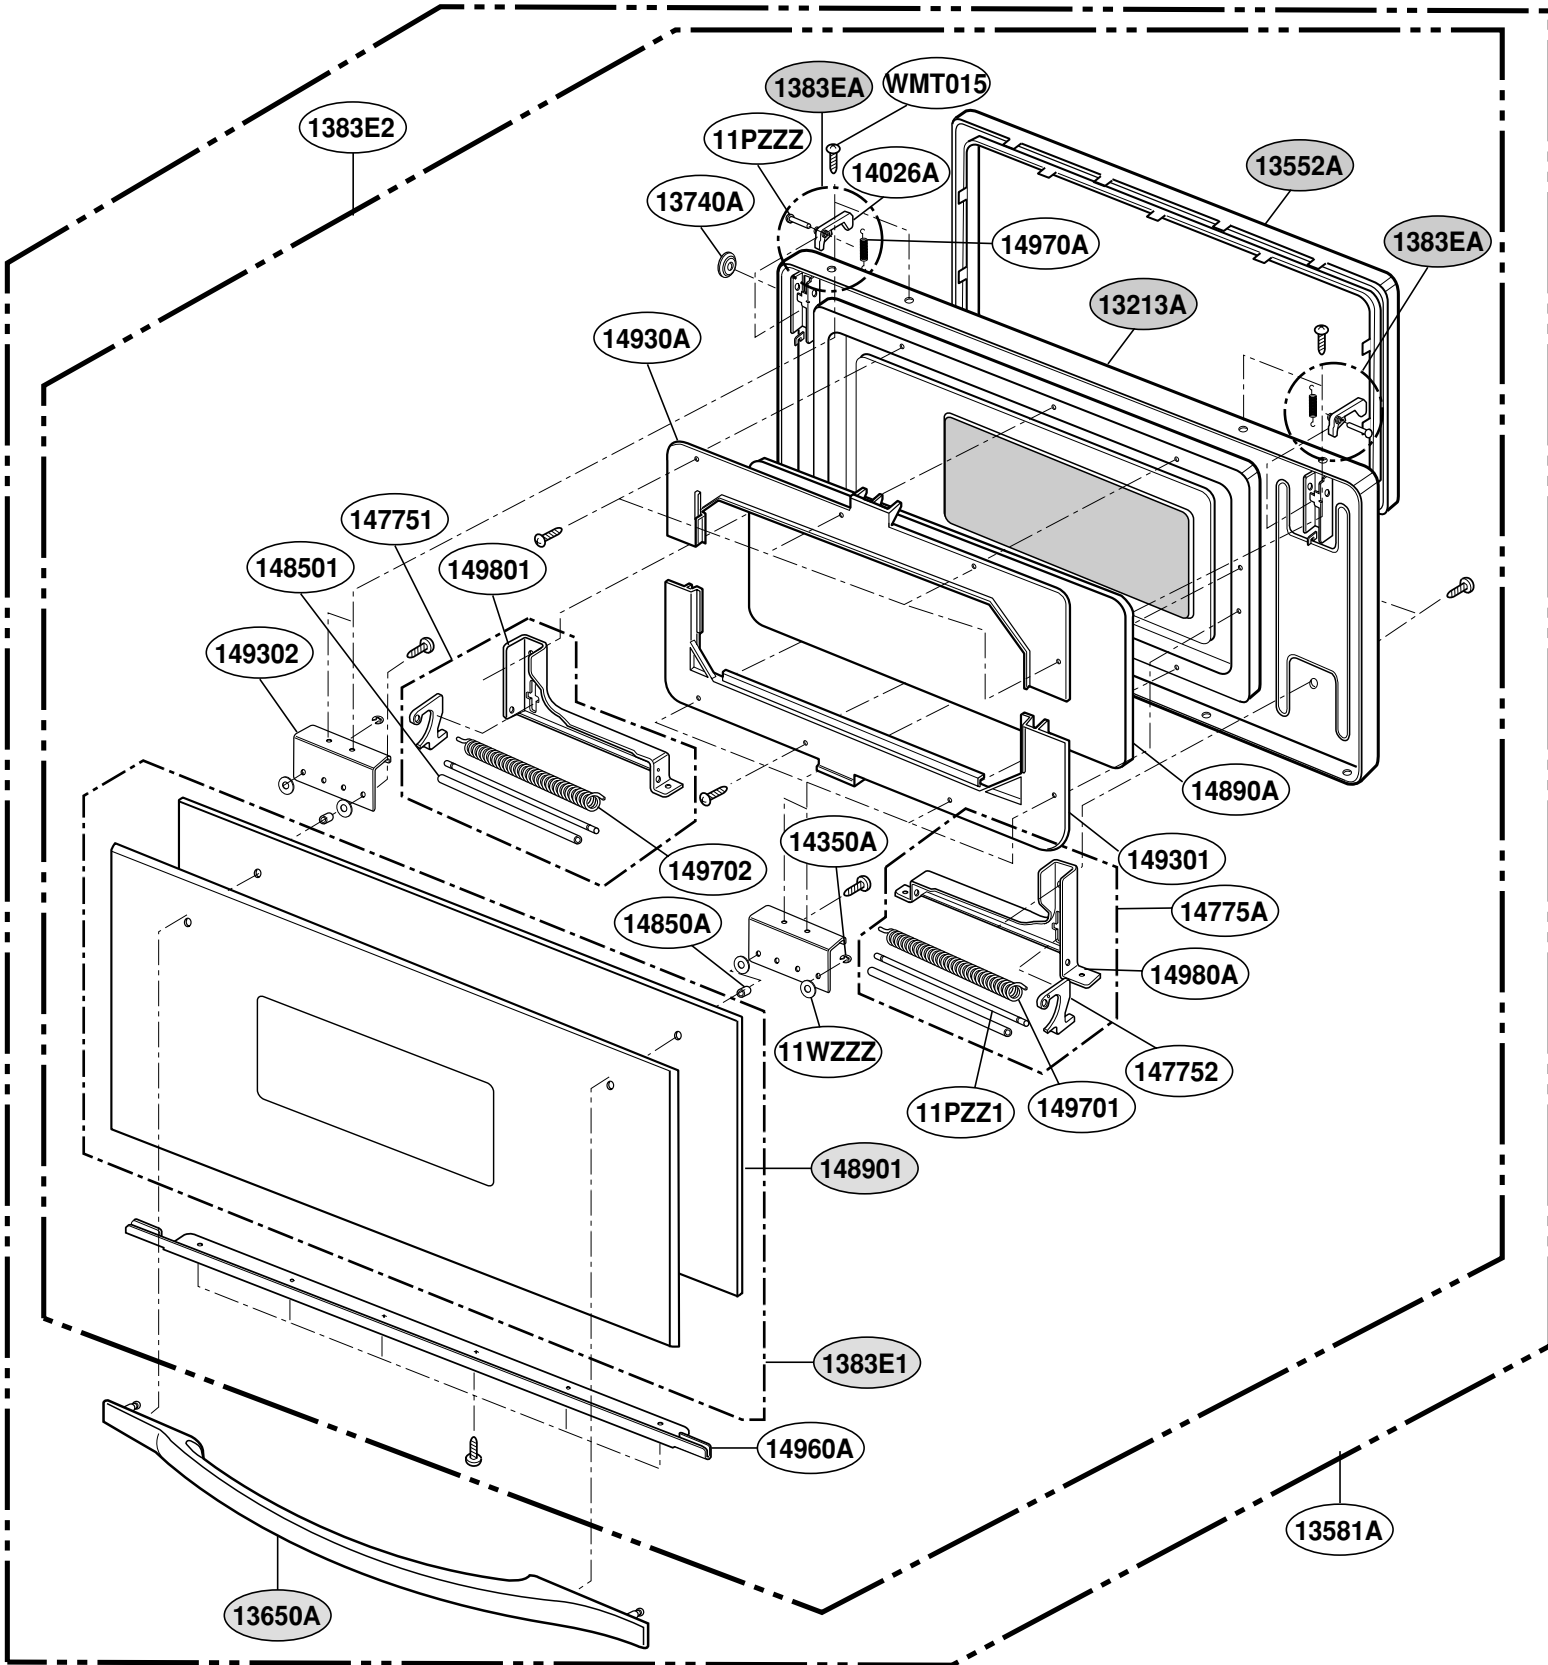

This Owner's Manual is provided and hosted by [Appliance Factory Parts](#).

GE SCB2000CWW Owner's Manual

[Shop genuine replacement parts for GE SCB2000CWW](#)

[Find Your GE Microwave Parts - Select From 3055 Models](#)

----- Manual continues below -----

EXPLODED VIEW

DOOR PARTS

(SCB2000CWW, SCB2000CBB, SCB2000CAA, SCB2000CCC, SCB2001CSS)

CONTROLLER PARTS

(SCB2000CWW, SCB2000CBB, SCB2000CAA, SCB2000CCC)

OVEN CAVITY PARTS

(SCB2000CWW, SCB2000CBB, SCB2000CAA,
SCB2000CCC, SCB2001CSS, ZSC2000CWW, ZSC2000CBB, ZSC2001CSS)

LATCH BOARD PARTS

(SCB2000CWW, SCB2000CBB, SCB2000CAA,
SCB2000CCC, SCB2001CSS, ZSC2000CWW, ZSC2000CBB, ZSC2001CSS)

• LEFT

• RIGHT

INTERIOR PARTS (I)

(SCB2000CWW, SCB2000CBB, SCB2000CAA,
SCB2000CCC, SCB2001CSS, ZSC2000CWW, ZSC2000CBB, ZSC2001CSS)

INTERIOR PARTS (II)

(SCB2000CWW, SCB2000CBB, SCB2000CAA,
SCB2000CCC, SCB2001CSS, ZSC2000CWW, ZSC2000CBB, ZSC2001CSS)