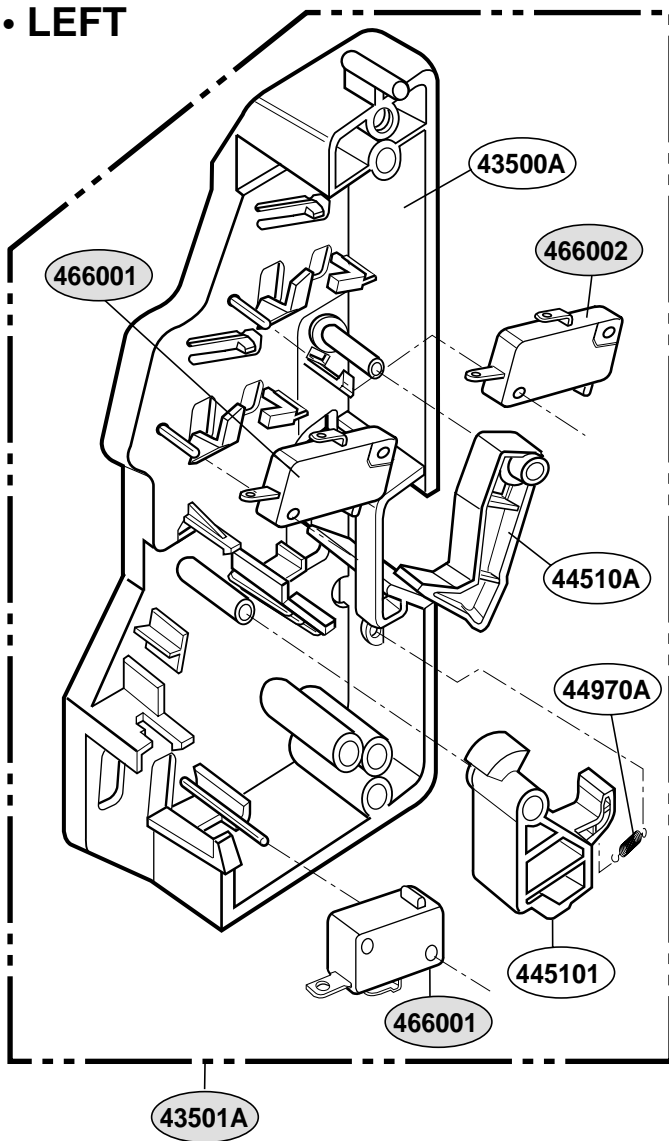

----- Manual continues below -----

EXPLODED VIEW

DOOR PARTS

(SCB2000CWW, SCB2000CBB, SCB2000CAA, SCB2000CCC, SCB2001CSS)

CONTROLLER PARTS

(SCB2000CWW, SCB2000CBB, SCB2000CAA, SCB2000CCC)

OVEN CAVITY PARTS

(SCB2000CWW, SCB2000CBB, SCB2000CAA,
SCB2000CCC, SCB2001CSS, ZSC2000CWW, ZSC2000CBB, ZSC2001CSS)

LATCH BOARD PARTS

(SCB2000CWW, SCB2000CBB, SCB2000CAA,
SCB2000CCC, SCB2001CSS, ZSC2000CWW, ZSC2000CBB, ZSC2001CSS)

• LEFT

• RIGHT

INTERIOR PARTS (I)

(SCB2000CWW, SCB2000CBB, SCB2000CAA,
SCB2000CCC, SCB2001CSS, ZSC2000CWW, ZSC2000CBB, ZSC2001CSS)

INTERIOR PARTS (II)

(SCB2000CWW, SCB2000CBB, SCB2000CAA,
SCB2000CCC, SCB2001CSS, ZSC2000CWW, ZSC2000CBB, ZSC2001CSS)