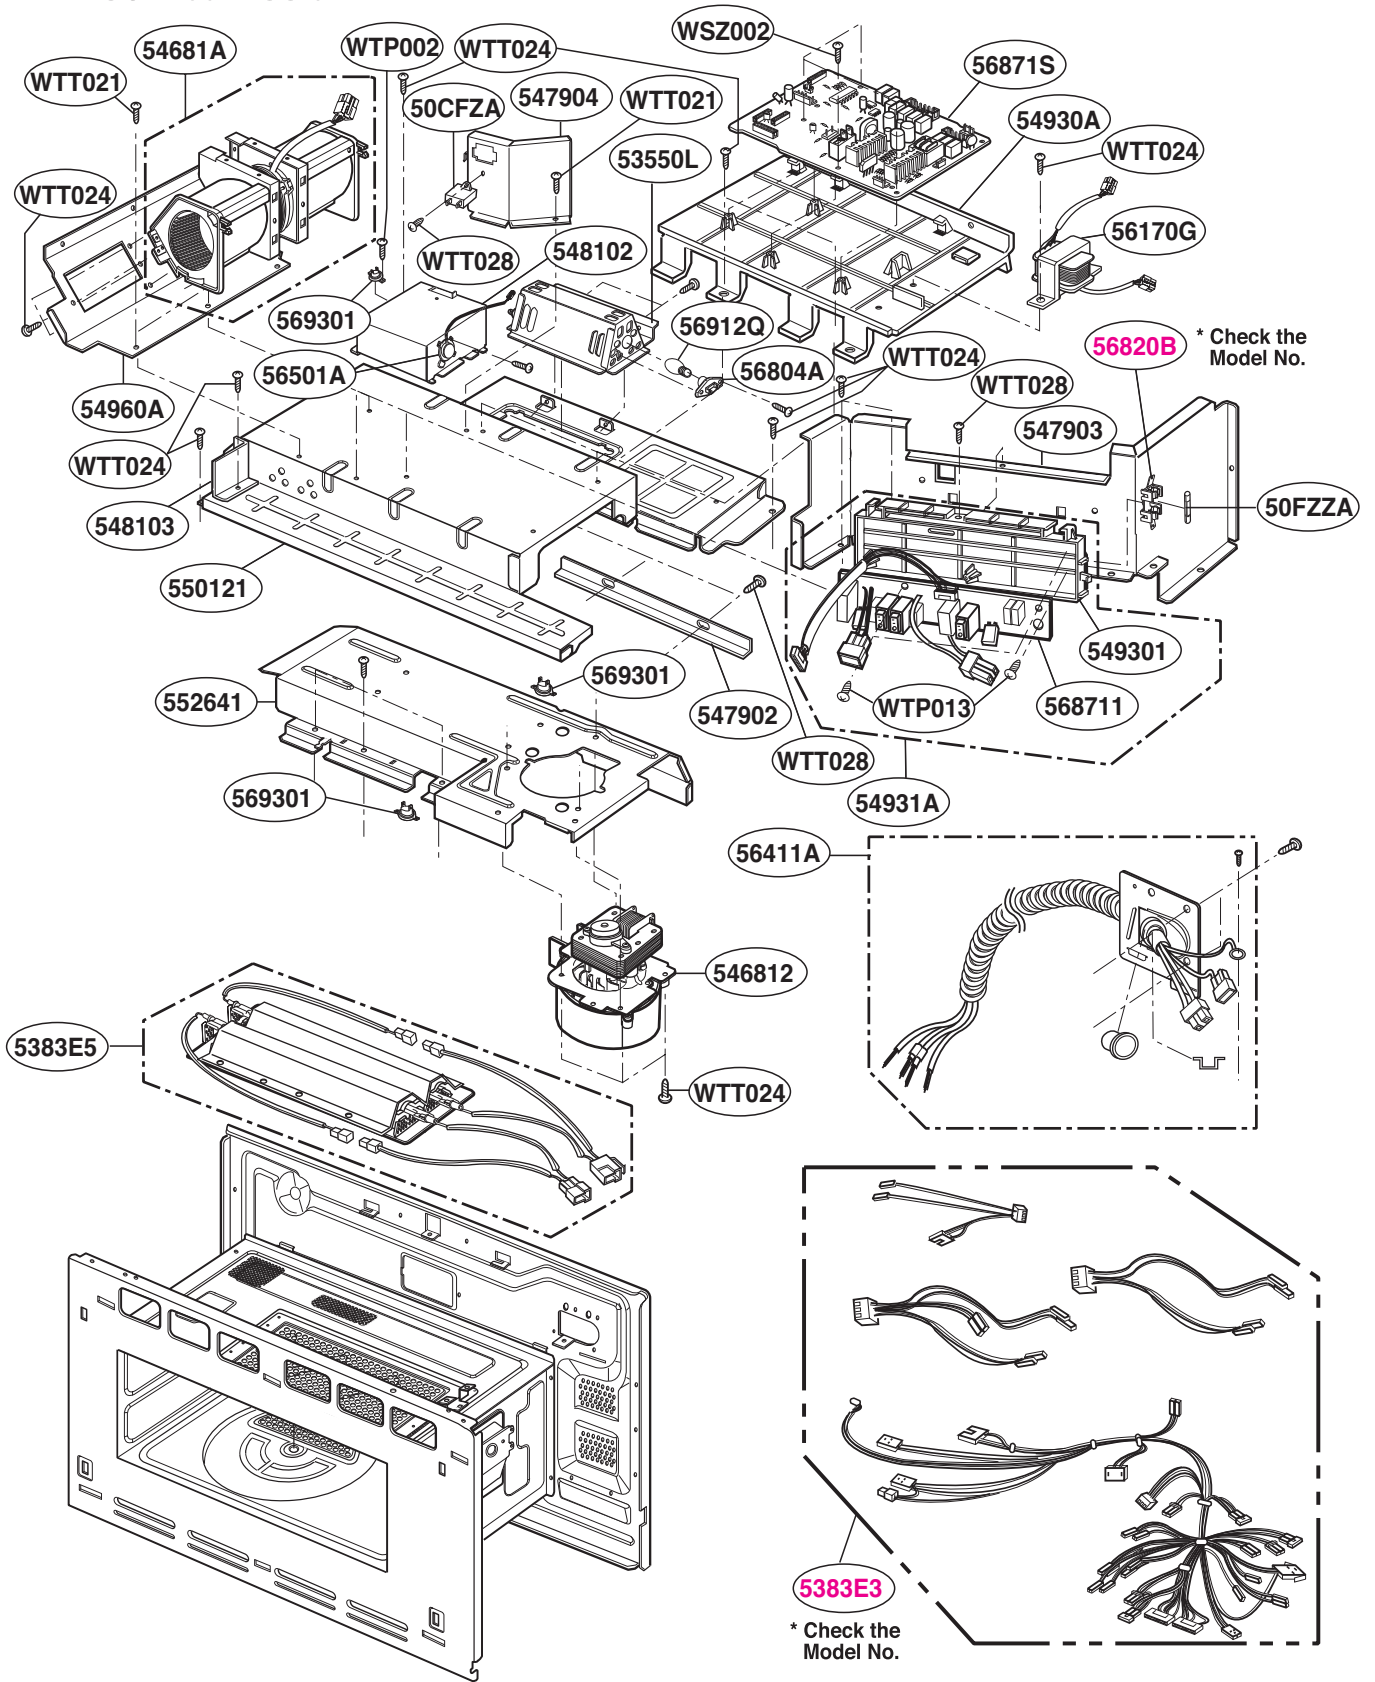

# LATCH BOARD PARTS

Model: SCB2000FWW  
SCB2000FBB  
SCB2000FCC  
SCB2001FSS  
SCB2001KSS

¥ LEFT

¥ RIGHT

# INTERIOR PARTS (I)

Model: SCB2000FWW  
SCB2000FBB  
SCB2000FCC  
SCB2001FSS  
SCB2001KSS

# INTERIOR PARTS (II-I)

Model: SCB2000FBB 02  
SCB2000FCC 02  
SCB2000FWW 02  
SCB2001FSS 02  
SCB2001KSS 01

Check the rating label of Model and order SVC parts according to the Model No.

# INTERIOR PARTS (II-II)

Model: SCB2000FBB 03  
SCB2000FCC 03  
SCB2000FWW 03  
SCB2001KSS 02

Check the rating label of Model and order SVC parts according to the Model No.