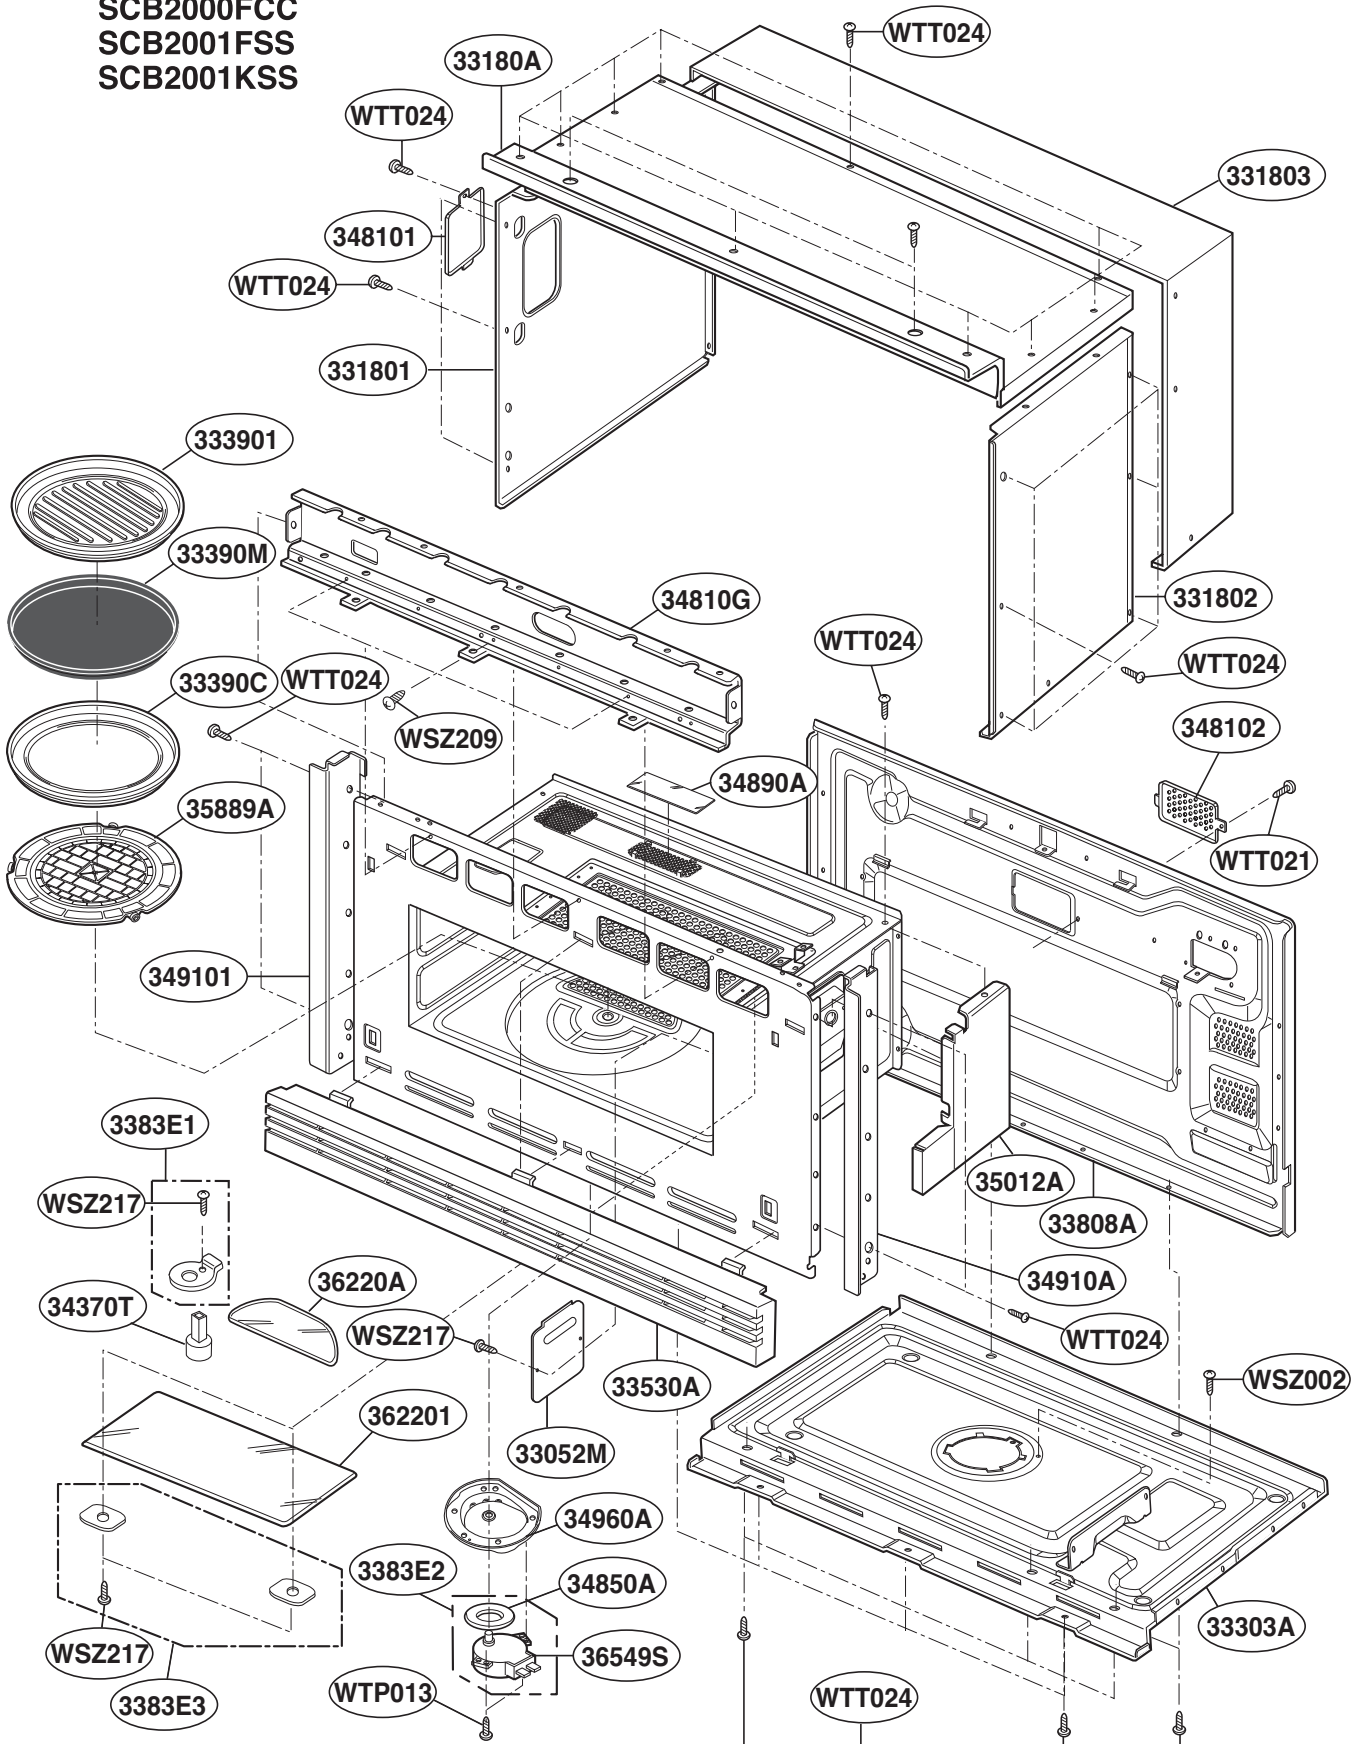

# GE SCB2000FCC Owner's Manual

[Shop genuine replacement parts for GE SCB2000FCC](#)

[Find Your GE Microwave Parts - Select From 3055 Models](#)

----- Manual continues below -----

# CONTROLLER PARTS

Model: SCB2000FWW  
SCB2000FBB  
SCB2000FCC  
SCB2001FSS  
SCB2001KSS

# LATCH BOARD PARTS

Model: SCB2000FWW  
SCB2000FBB  
SCB2000FCC  
SCB2001FSS  
SCB2001KSS

¥ LEFT

¥ RIGHT

# INTERIOR PARTS (II-I)

Model: SCB2000FBB 02  
SCB2000FCC 02  
SCB2000FWW 02  
SCB2001FSS 02  
SCB2001KSS 01

Check the rating label of Model and order SVC parts according to the Model No.