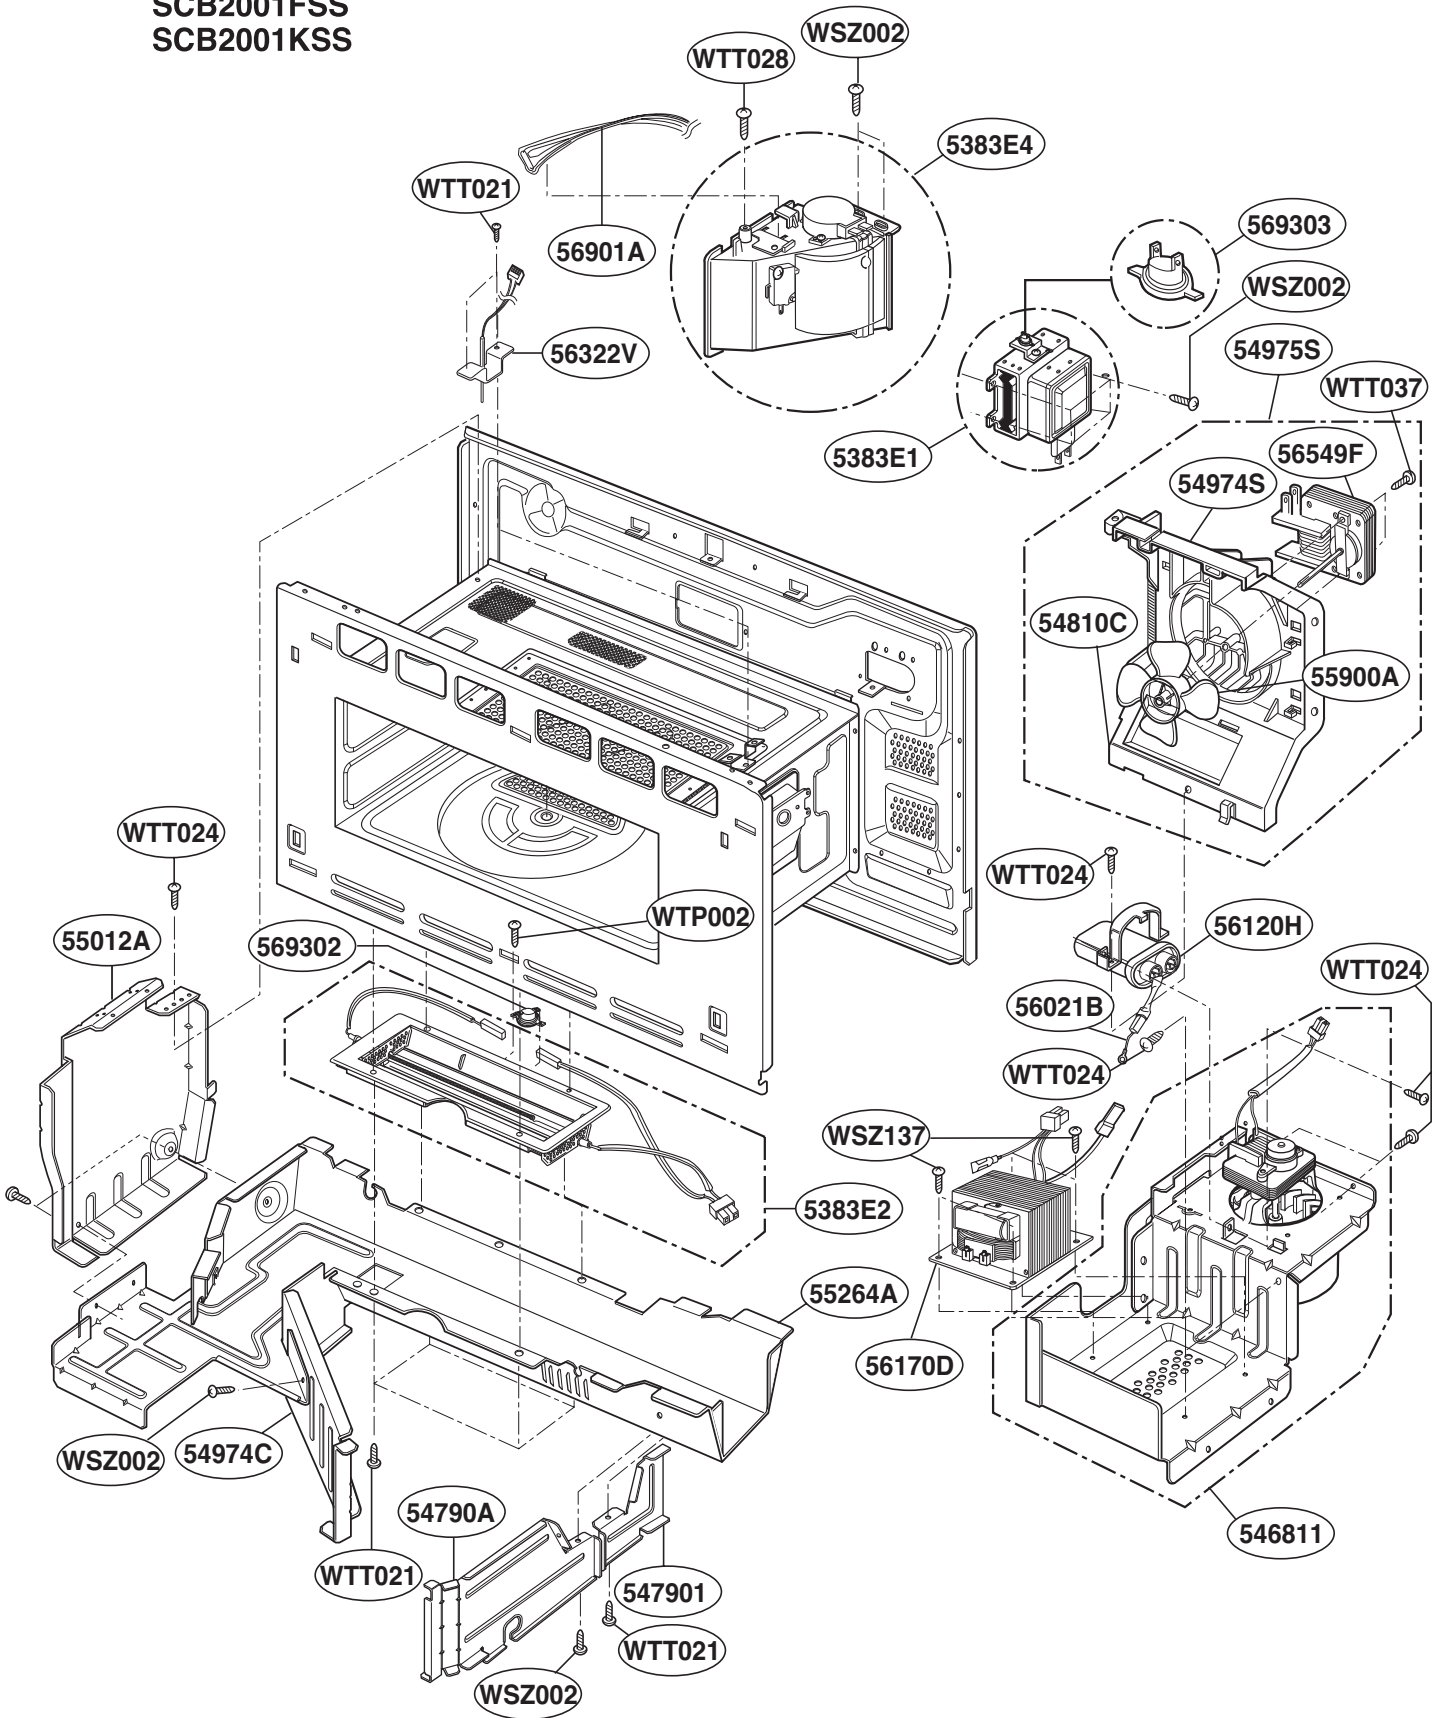

# LATCH BOARD PARTS

Model: SCB2000FWW  
SCB2000FBB  
SCB2000FCC  
SCB2001FSS  
SCB2001KSS

¥ LEFT

¥ RIGHT

# INTERIOR PARTS (I)

Model: SCB2000FWW  
SCB2000FBB  
SCB2000FCC  
SCB2001FSS  
SCB2001KSS