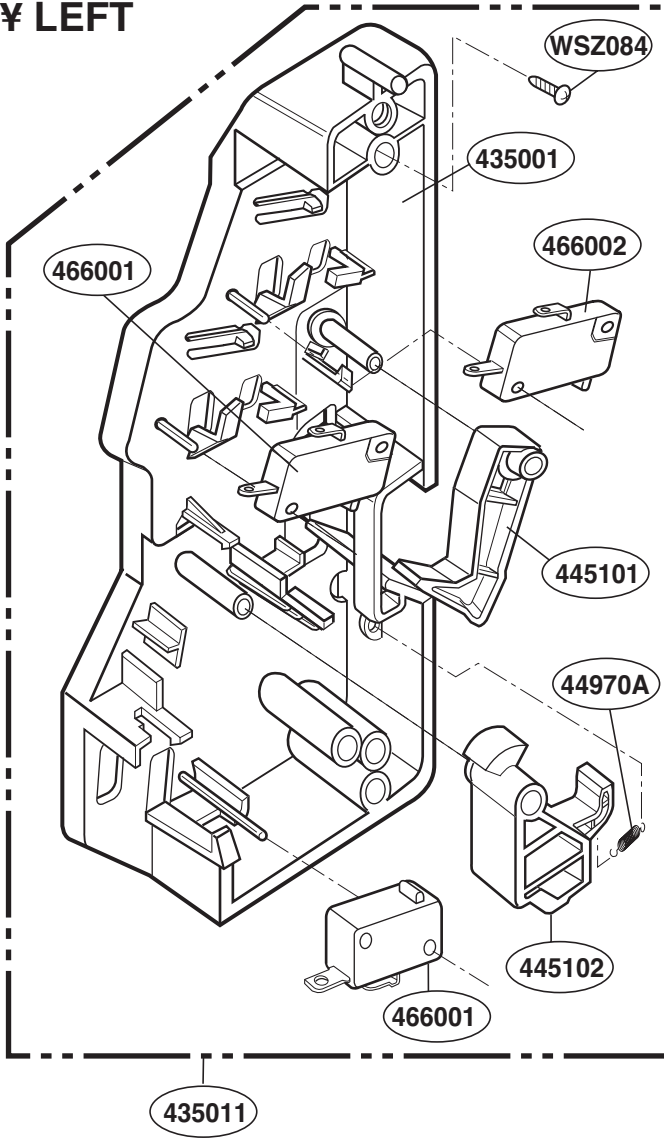

# OVEN CAVITY PARTS

Model: SCB2000FWW  
SCB2000FBB  
SCB2000FCC  
SCB2001FSS  
SCB2001KSS

# LATCH BOARD PARTS

Model: SCB2000FWW  
SCB2000FBB  
SCB2000FCC  
SCB2001FSS  
SCB2001KSS

¥ LEFT

¥ RIGHT