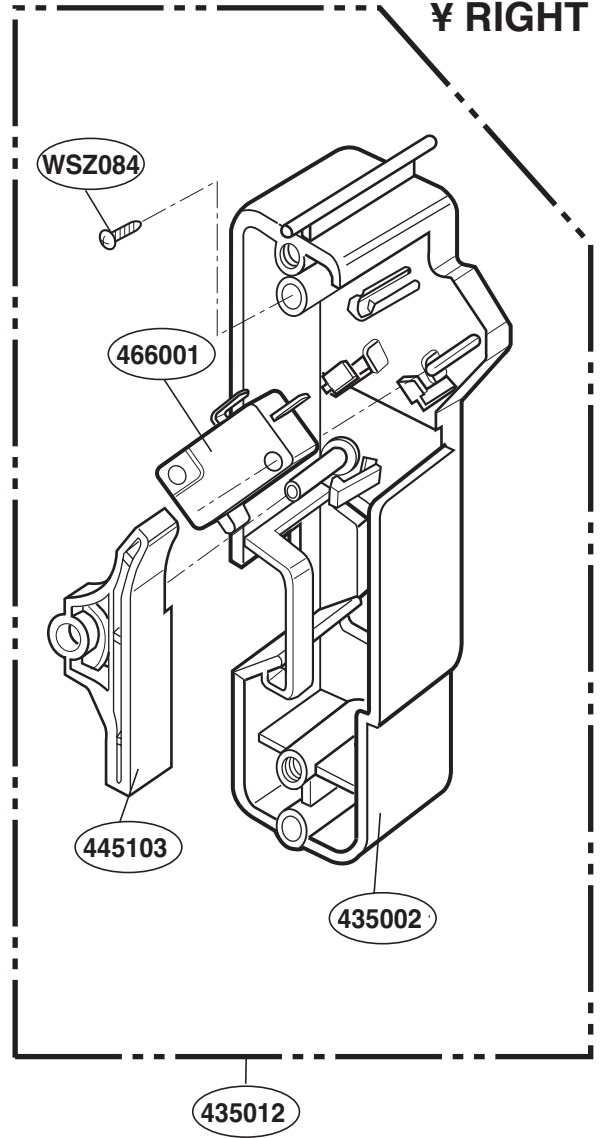

# LATCH BOARD PARTS

Model: SCB2000FWW  
SCB2000FBB  
SCB2000FCC  
SCB2001FSS  
SCB2001KSS

¥ LEFT

¥ RIGHT