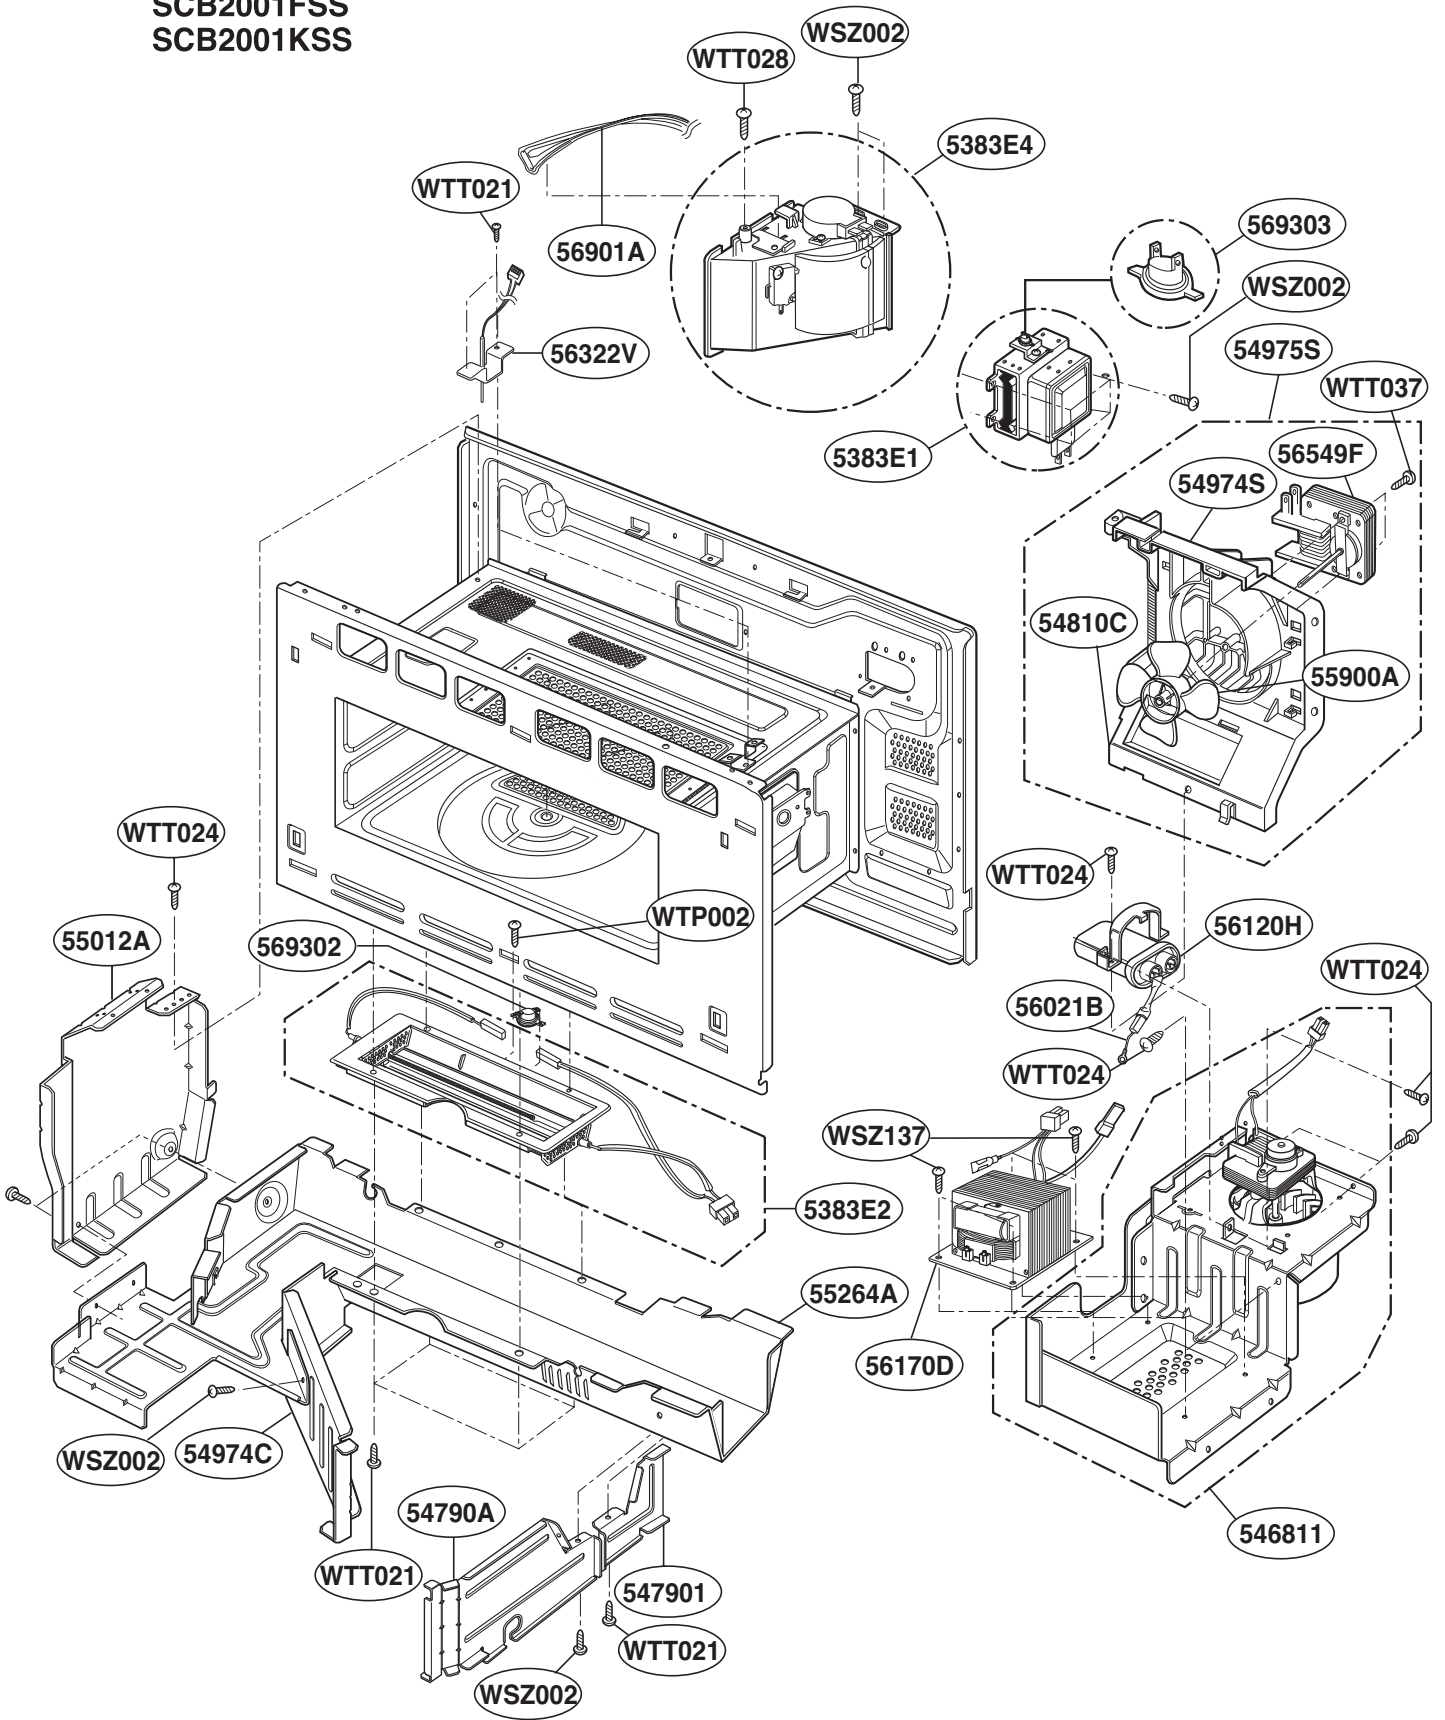

----- Manual continues below -----

CONTROLLER PARTS

Model: SCB2000FWW
SCB2000FBB
SCB2000FCC
SCB2001FSS
SCB2001KSS

OVEN CAVITY PARTS

Model: SCB2000FWW
SCB2000FBB
SCB2000FCC
SCB2001FSS
SCB2001KSS

LATCH BOARD PARTS

Model: SCB2000FWW
SCB2000FBB
SCB2000FCC
SCB2001FSS
SCB2001KSS

¥ LEFT

¥ RIGHT

INTERIOR PARTS (I)

Model: SCB2000FWW
SCB2000FBB
SCB2000FCC
SCB2001FSS
SCB2001KSS

INTERIOR PARTS (II-I)

Model: SCB2000FBB 02
SCB2000FCC 02
SCB2000FWW 02
SCB2001FSS 02
SCB2001KSS 01

Check the rating label of Model and order SVC parts according to the Model No.