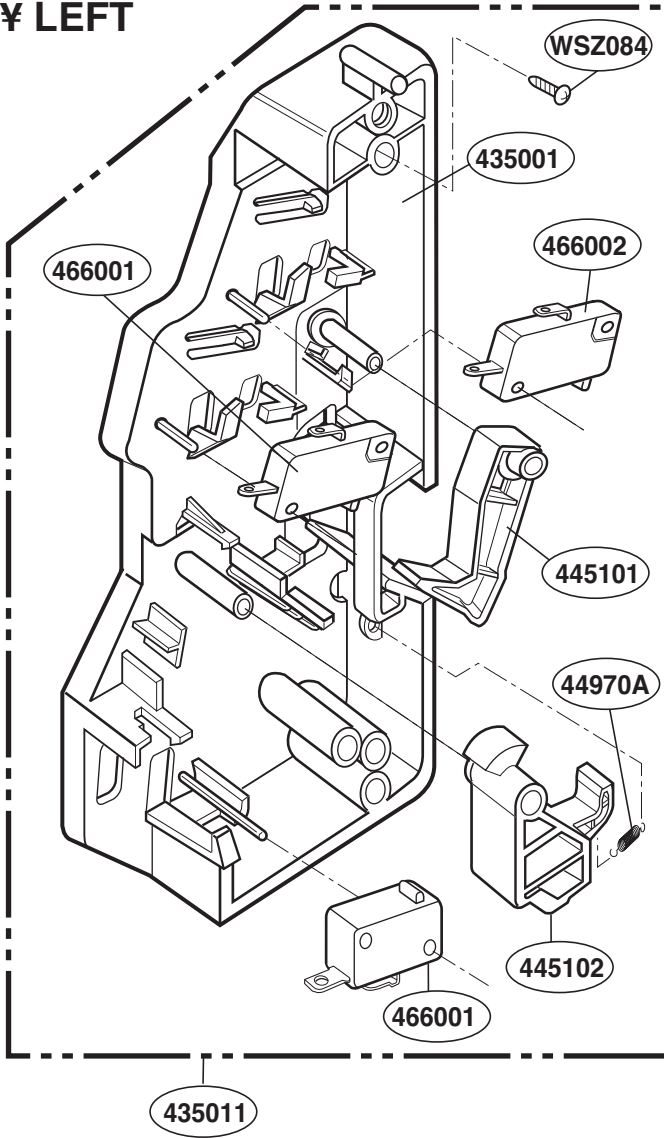

----- Manual continues below -----

CONTROLLER PARTS

Model: SCB2000FWW
SCB2000FBB
SCB2000FCC
SCB2001FSS
SCB2001KSS

OVEN CAVITY PARTS

Model: SCB2000FWW
SCB2000FBB
SCB2000FCC
SCB2001FSS
SCB2001KSS

LATCH BOARD PARTS

Model: SCB2000FWW
SCB2000FBB
SCB2000FCC
SCB2001FSS
SCB2001KSS

¥ LEFT

¥ RIGHT

INTERIOR PARTS (I)

Model: SCB2000FWW
SCB2000FBB
SCB2000FCC
SCB2001FSS
SCB2001KSS

INTERIOR PARTS (II-I)

Model: SCB2000FBB 02
SCB2000FCC 02
SCB2000FWW 02
SCB2001FSS 02
SCB2001KSS 01

Check the rating label of Model and order SVC parts according to the Model No.