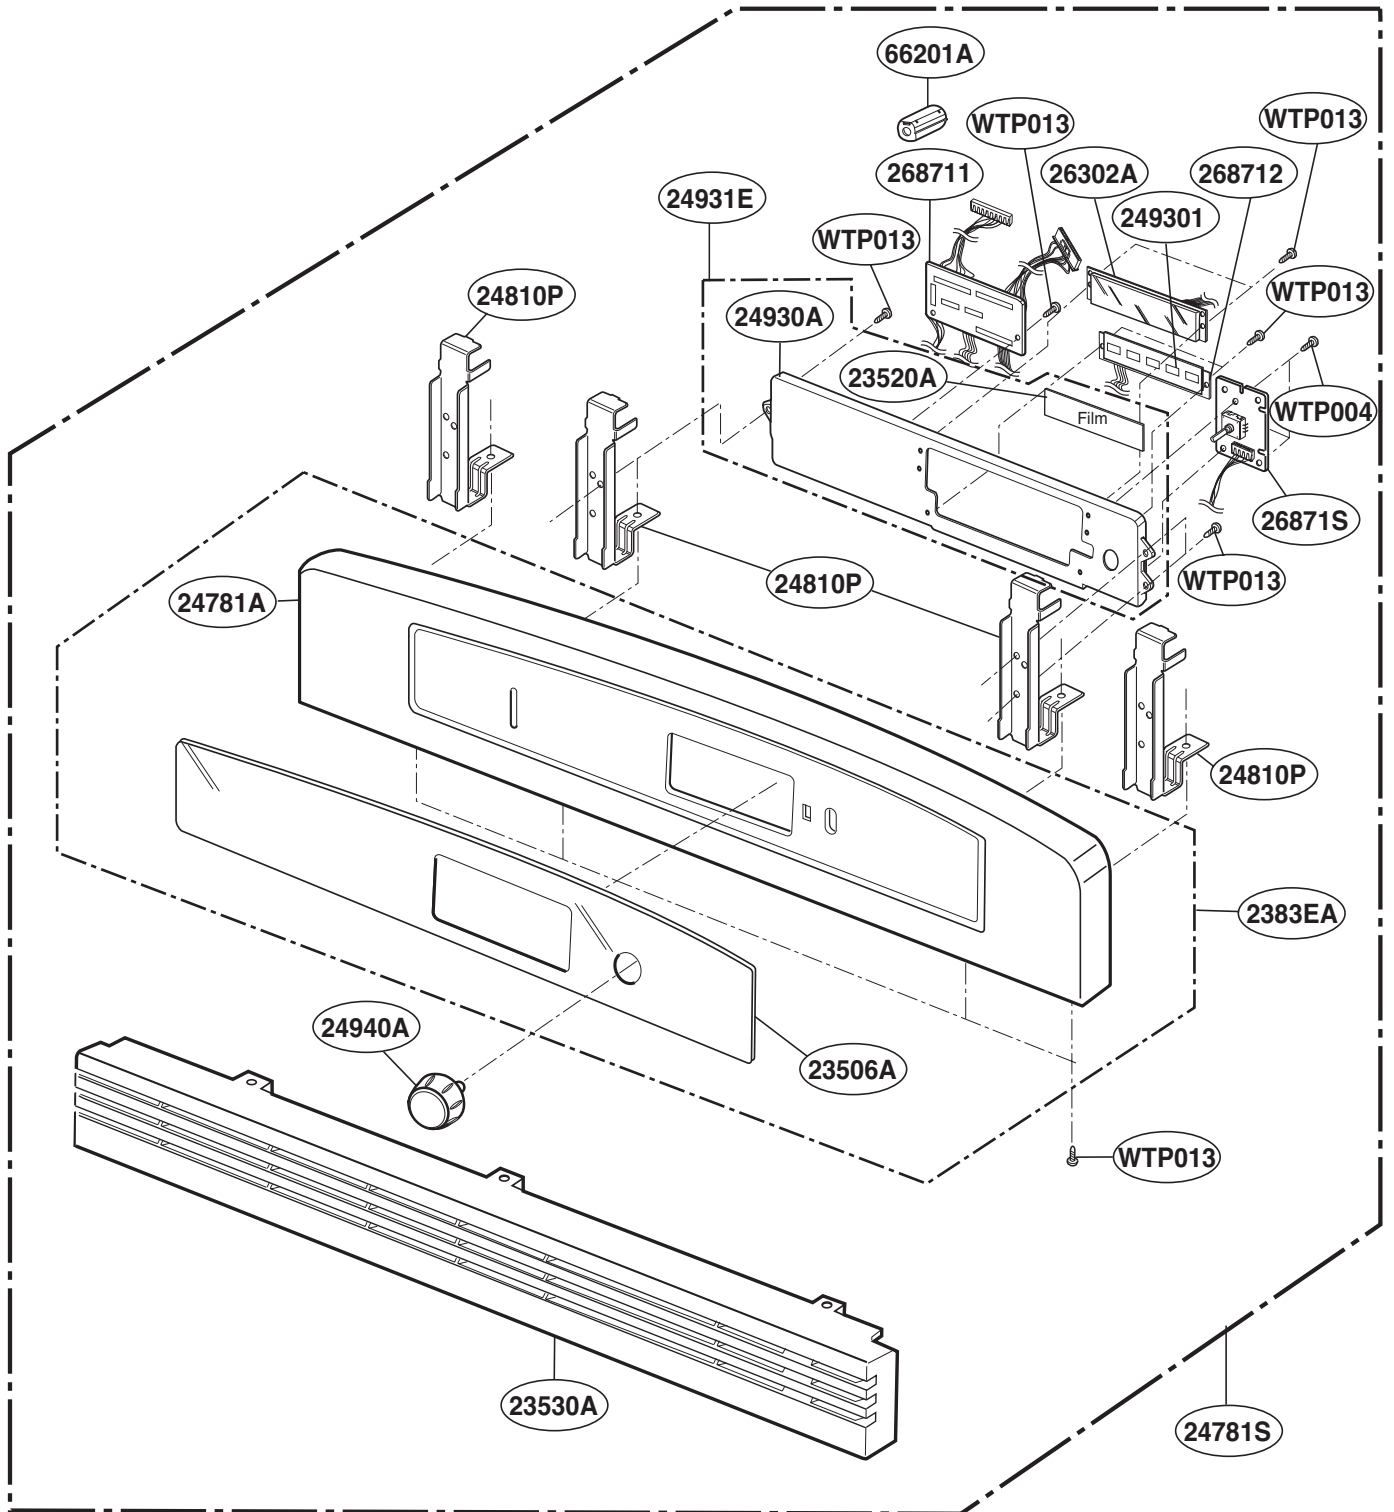

This Owner's Manual is provided and hosted by [Appliance Factory Parts](#).

GE SCB2000FWW Owner's Manual

[Shop genuine replacement parts for GE SCB2000FWW](#)

[Find Your GE Microwave Parts - Select From 3055 Models](#)

----- Manual continues below -----

CONTROLLER PARTS

Model: SCB2000FWW
SCB2000FBB
SCB2000FCC
SCB2001FSS
SCB2001KSS

OVEN CAVITY PARTS

Model: SCB2000FWW
SCB2000FBB
SCB2000FCC
SCB2001FSS
SCB2001KSS

LATCH BOARD PARTS

Model: SCB2000FWW
SCB2000FBB
SCB2000FCC
SCB2001FSS
SCB2001KSS

¥ LEFT

¥ RIGHT

INTERIOR PARTS (I)

Model: SCB2000FWW
SCB2000FBB
SCB2000FCC
SCB2001FSS
SCB2001KSS

INTERIOR PARTS (II-I)

Model: SCB2000FBB 02
SCB2000FCC 02
SCB2000FWW 02
SCB2001FSS 02
SCB2001KSS 01

Check the rating label of Model and order SVC parts according to the Model No.