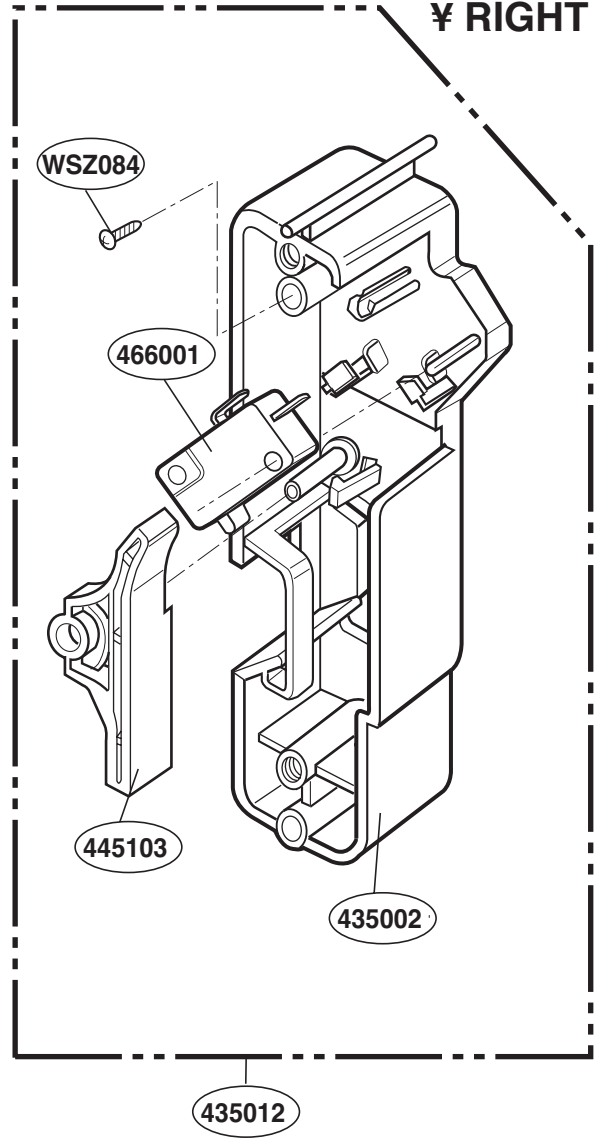

----- Manual continues below -----

CONTROLLER PARTS

Model: SCB2000FWW
SCB2000FBB
SCB2000FCC
SCB2001FSS
SCB2001KSS

OVEN CAVITY PARTS

Model: SCB2000FWW
SCB2000FBB
SCB2000FCC
SCB2001FSS
SCB2001KSS

LATCH BOARD PARTS

Model: SCB2000FWW
SCB2000FBB
SCB2000FCC
SCB2001FSS
SCB2001KSS

¥ LEFT

¥ RIGHT

INTERIOR PARTS (I)

Model: SCB2000FWW
SCB2000FBB
SCB2000FCC
SCB2001FSS
SCB2001KSS

INTERIOR PARTS (II-I)

Model: SCB2000FBB 02
SCB2000FCC 02
SCB2000FWW 02
SCB2001FSS 02
SCB2001KSS 01