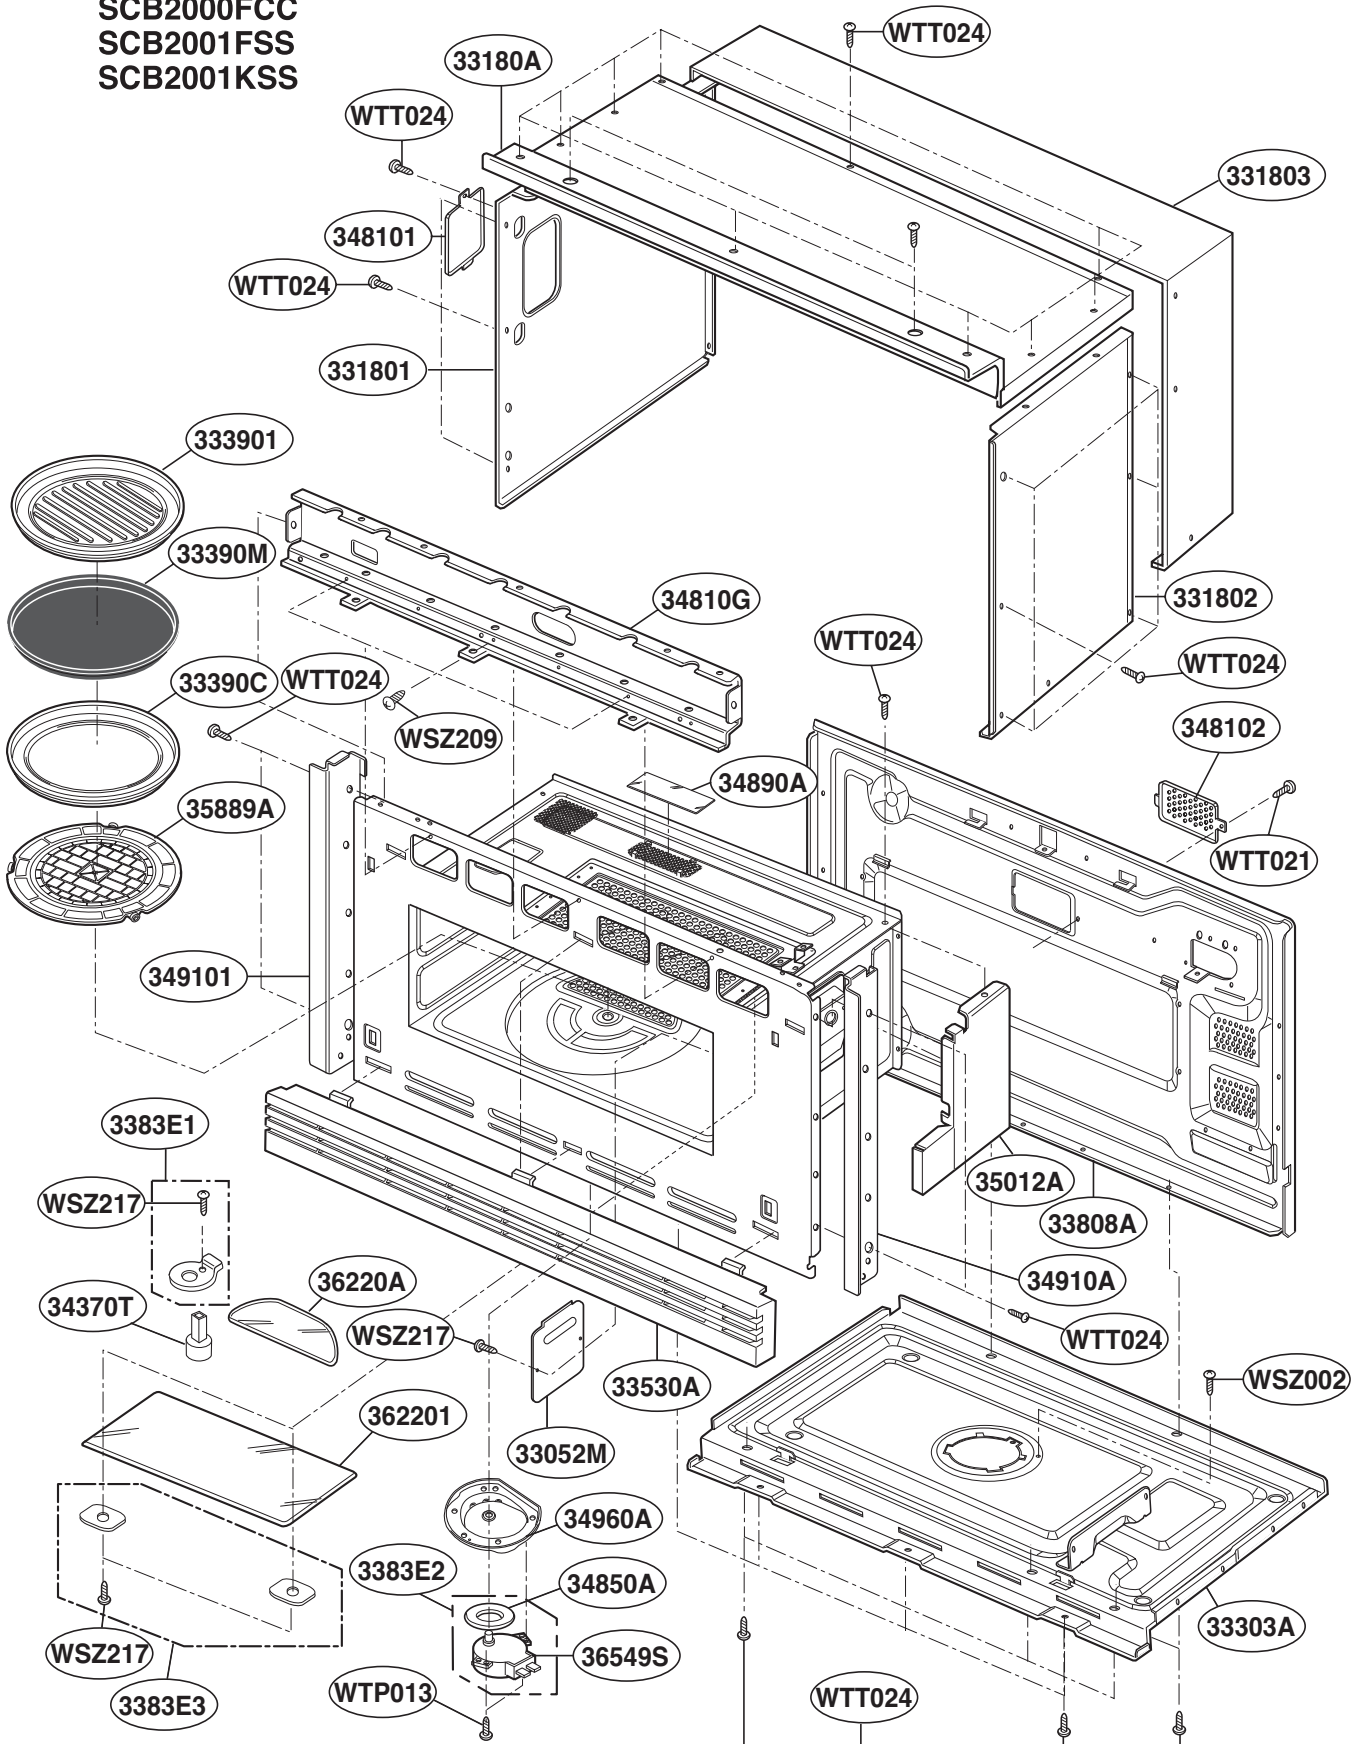

----- Manual continues below -----

CONTROLLER PARTS

Model: SCB2000FWW
SCB2000FBB
SCB2000FCC
SCB2001FSS
SCB2001KSS

OVEN CAVITY PARTS

Model: SCB2000FWW
SCB2000FBB
SCB2000FCC
SCB2001FSS
SCB2001KSS

LATCH BOARD PARTS

Model: SCB2000FWW
SCB2000FBB
SCB2000FCC
SCB2001FSS
SCB2001KSS

¥ LEFT

¥ RIGHT

INTERIOR PARTS (I)

Model: SCB2000FWW
SCB2000FBB
SCB2000FCC
SCB2001FSS
SCB2001KSS

INTERIOR PARTS (II-I)

Model: SCB2000FBB 02
SCB2000FCC 02
SCB2000FWW 02
SCB2001FSS 02
SCB2001KSS 01

Check the rating label of Model and order SVC parts according to the Model No.