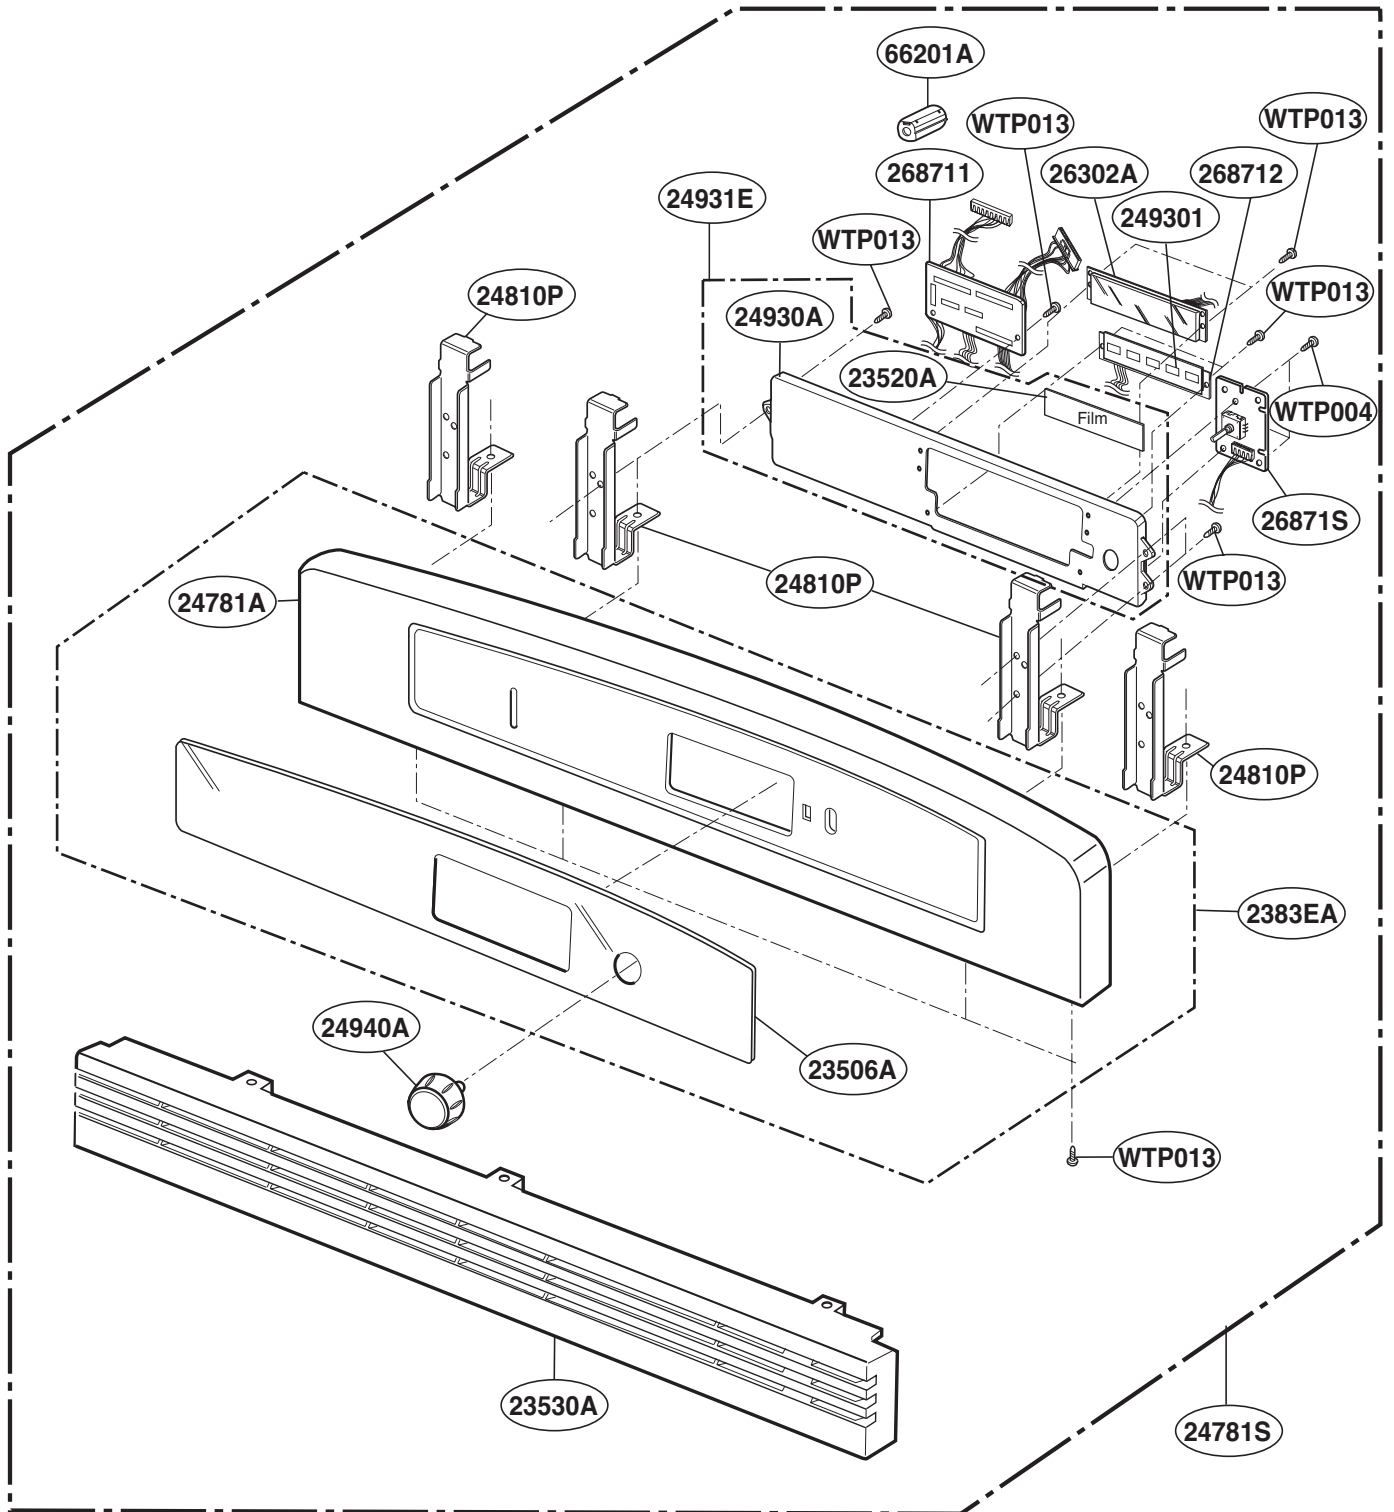

This Owner's Manual is provided and hosted by [Appliance Factory Parts](#).

GE SCB2001FSS Owner's Manual

[Shop genuine replacement parts for GE SCB2001FSS](#)

[Find Your GE Microwave Parts - Select From 3055 Models](#)

----- Manual continues below -----

CONTROLLER PARTS

Model: SCB2000FWW
SCB2000FBB
SCB2000FCC
SCB2001FSS
SCB2001KSS

OVEN CAVITY PARTS

Model: SCB2000FWW
SCB2000FBB
SCB2000FCC
SCB2001FSS
SCB2001KSS

LATCH BOARD PARTS

Model: SCB2000FWW
SCB2000FBB
SCB2000FCC
SCB2001FSS
SCB2001KSS

¥ LEFT

¥ RIGHT

INTERIOR PARTS (I)

Model: SCB2000FWW
SCB2000FBB
SCB2000FCC
SCB2001FSS
SCB2001KSS

INTERIOR PARTS (II-I)

Model: SCB2000FBB 02
SCB2000FCC 02
SCB2000FWW 02
SCB2001FSS 02
SCB2001KSS 01

Check the rating label of Model and order SVC parts according to the Model No.

INTERIOR PARTS (II-II)

Model: SCB2000FBB 03
SCB2000FCC 03
SCB2000FWW 03
SCB2001KSS 02

Check the rating label of Model and order SVC parts according to the Model No.