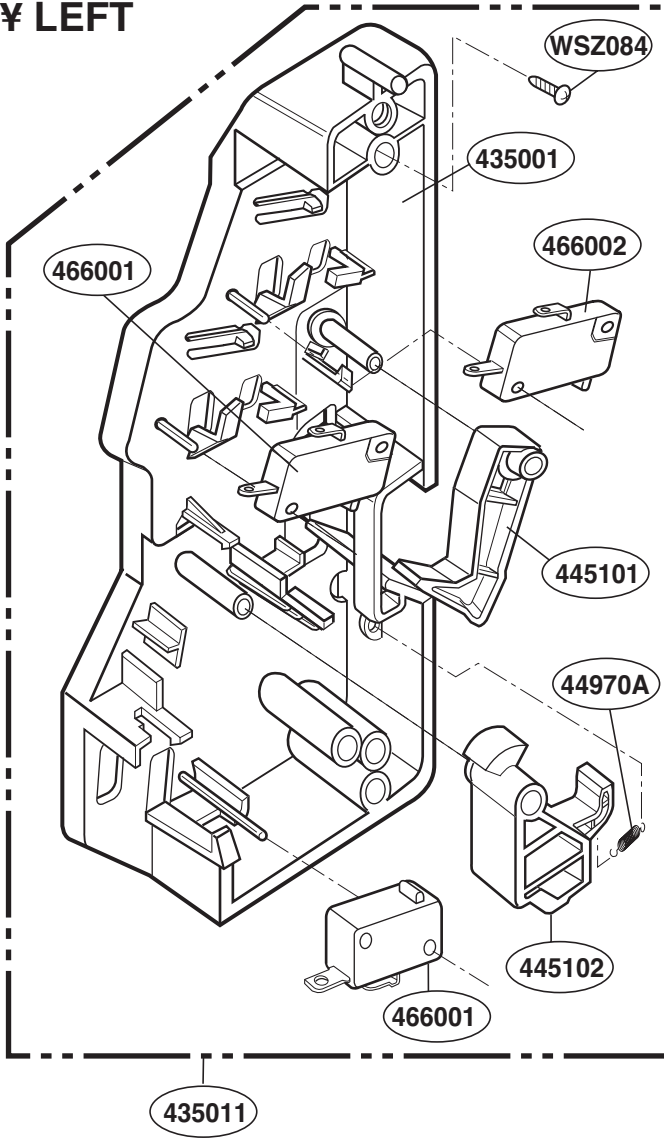

----- Manual continues below -----

CONTROLLER PARTS

Model: SCB2000FWW
SCB2000FBB
SCB2000FCC
SCB2001FSS
SCB2001KSS

OVEN CAVITY PARTS

Model: SCB2000FWW
SCB2000FBB
SCB2000FCC
SCB2001FSS
SCB2001KSS

LATCH BOARD PARTS

Model: SCB2000FWW
SCB2000FBB
SCB2000FCC
SCB2001FSS
SCB2001KSS

¥ LEFT

¥ RIGHT

INTERIOR PARTS (I)

Model: SCB2000FWW
SCB2000FBB
SCB2000FCC
SCB2001FSS
SCB2001KSS

INTERIOR PARTS (II-I)

Model: SCB2000FBB 02
SCB2000FCC 02
SCB2000FWW 02
SCB2001FSS 02
SCB2001KSS 01

Check the rating label of Model and order SVC parts according to the Model No.

INTERIOR PARTS (II-II)

Model: SCB2000FBB 03
SCB2000FCC 03
SCB2000FWW 03
SCB2001KSS 02

Check the rating label of Model and order SVC parts according to the Model No.