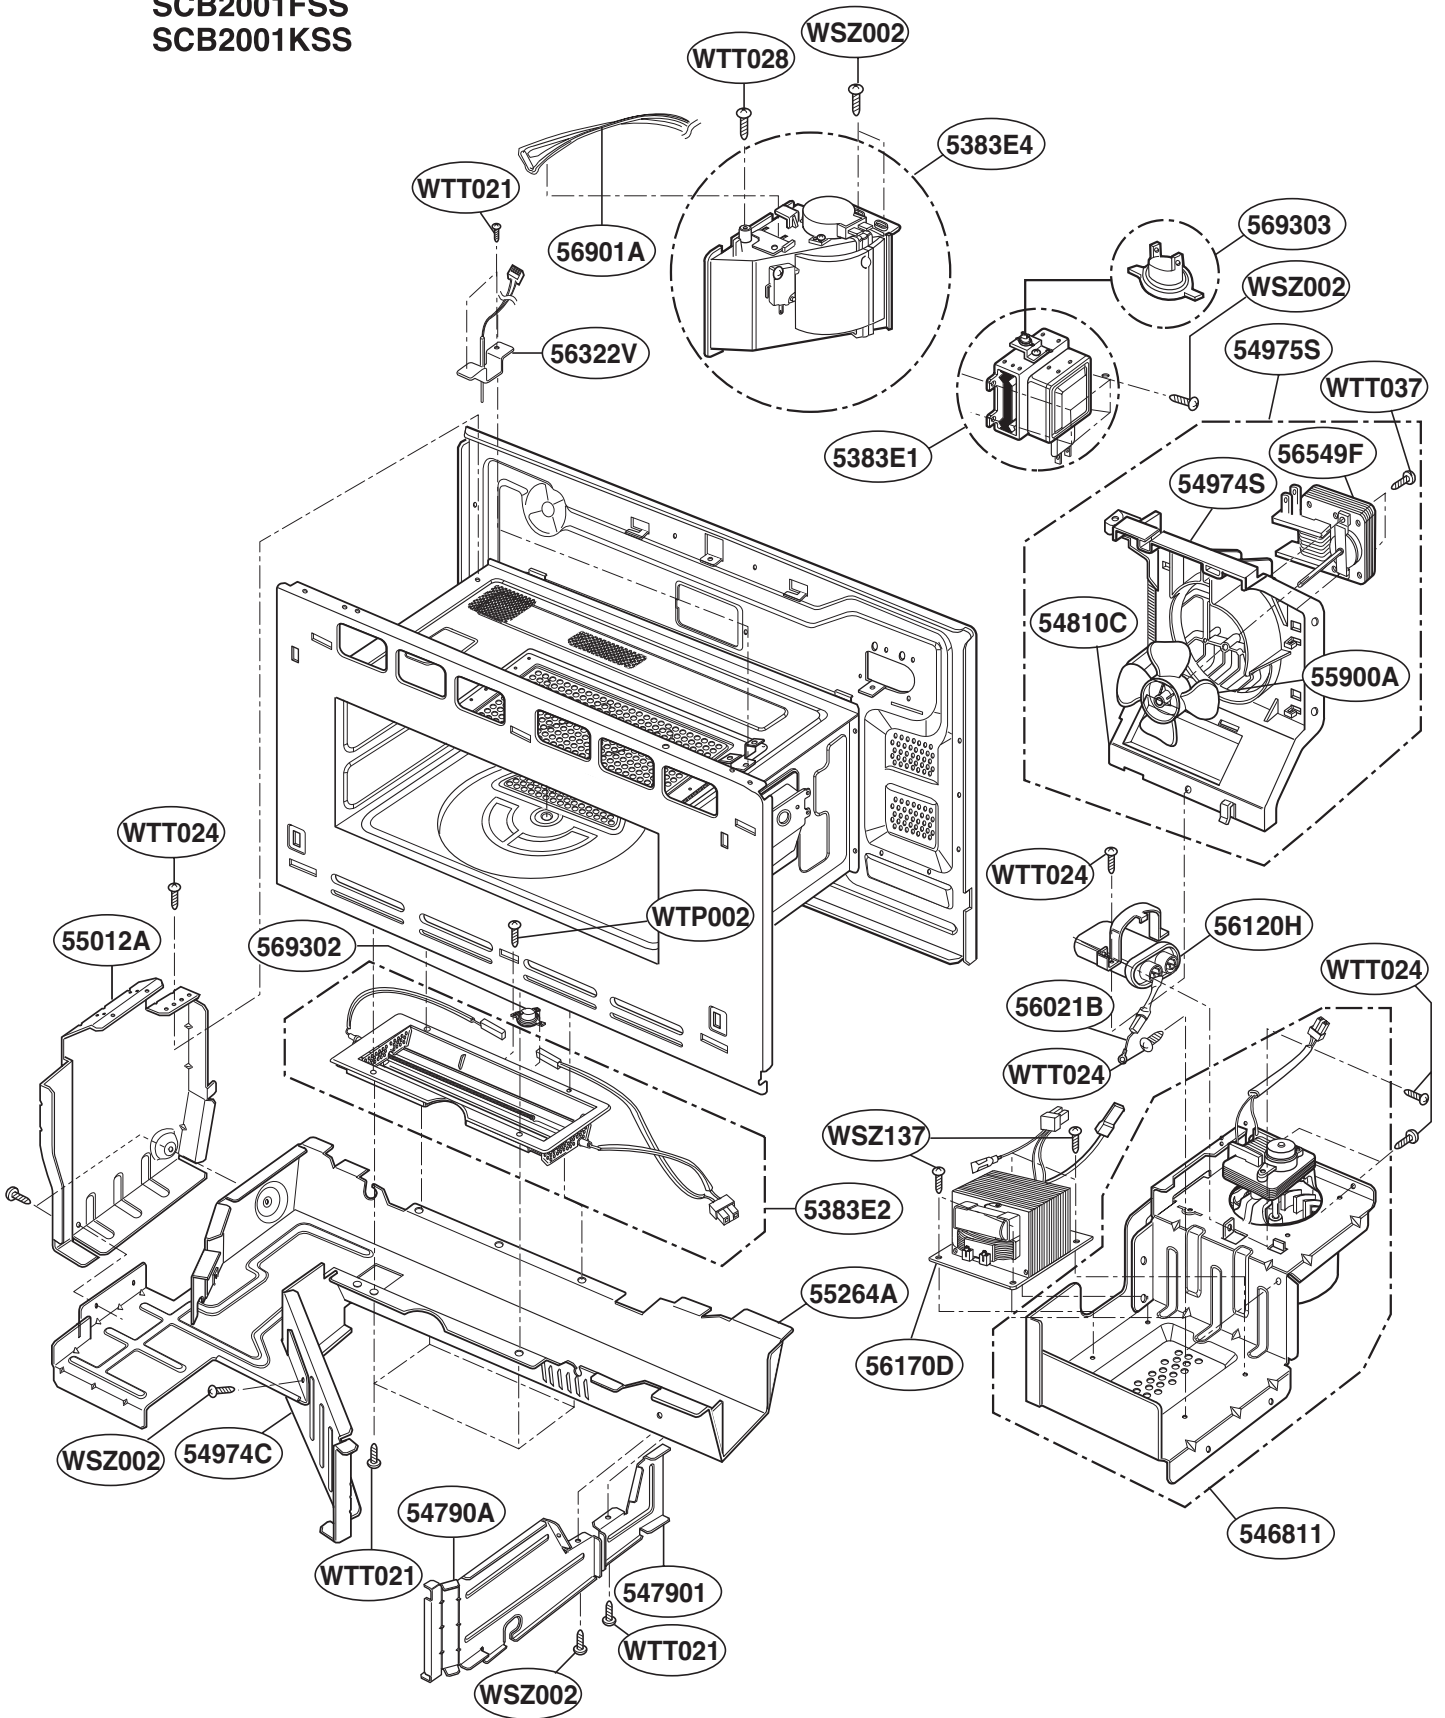

----- Manual continues below -----

CONTROLLER PARTS

Model: SCB2000FWW
SCB2000FBB
SCB2000FCC
SCB2001FSS
SCB2001KSS

OVEN CAVITY PARTS

Model: SCB2000FWW
SCB2000FBB
SCB2000FCC
SCB2001FSS
SCB2001KSS

LATCH BOARD PARTS

Model: SCB2000FWW
SCB2000FBB
SCB2000FCC
SCB2001FSS
SCB2001KSS

¥ LEFT

¥ RIGHT

INTERIOR PARTS (I)

Model: SCB2000FWW
SCB2000FBB
SCB2000FCC
SCB2001FSS
SCB2001KSS

INTERIOR PARTS (II-I)

Model: SCB2000FBB 02
SCB2000FCC 02
SCB2000FWW 02
SCB2001FSS 02
SCB2001KSS 01

Check the rating label of Model and order SVC parts according to the Model No.

INTERIOR PARTS (II-II)

Model: SCB2000FBB 03
SCB2000FCC 03
SCB2000FWW 03
SCB2001KSS 02

Check the rating label of Model and order SVC parts according to the Model No.