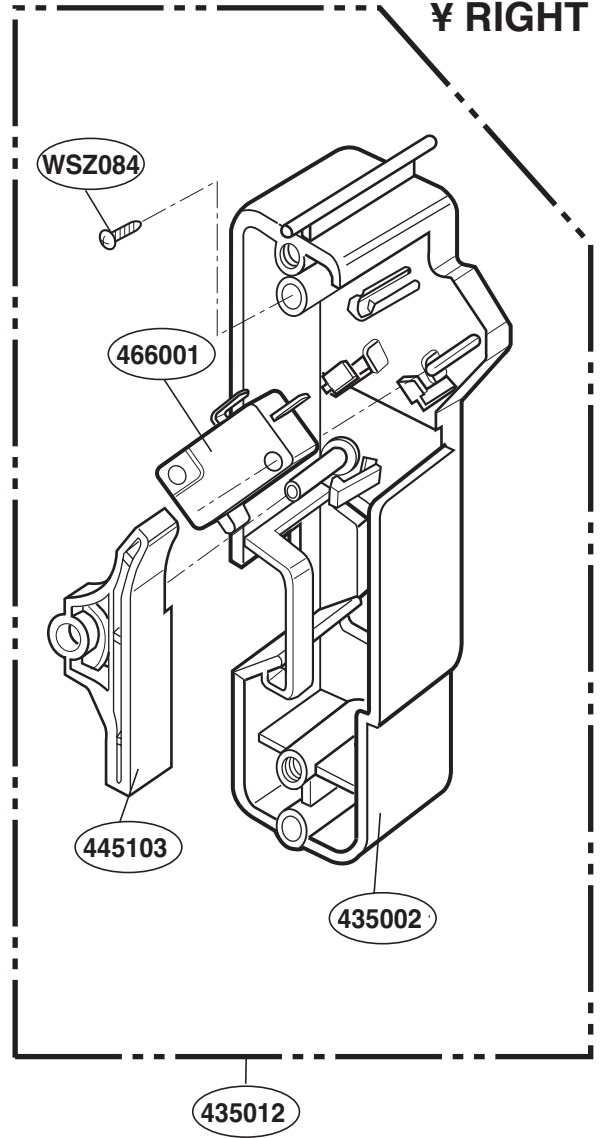

----- Manual continues below -----

CONTROLLER PARTS

Model: SCB2000FWW
SCB2000FBB
SCB2000FCC
SCB2001FSS
SCB2001KSS

OVEN CAVITY PARTS

Model: SCB2000FWW
SCB2000FBB
SCB2000FCC
SCB2001FSS
SCB2001KSS

LATCH BOARD PARTS

Model: SCB2000FWW
SCB2000FBB
SCB2000FCC
SCB2001FSS
SCB2001KSS

¥ LEFT

¥ RIGHT

INTERIOR PARTS (I)

Model: SCB2000FWW
SCB2000FBB
SCB2000FCC
SCB2001FSS
SCB2001KSS

INTERIOR PARTS (II-I)

Model: SCB2000FBB 02
SCB2000FCC 02
SCB2000FWW 02
SCB2001FSS 02
SCB2001KSS 01

Check the rating label of Model and order SVC parts according to the Model No.

INTERIOR PARTS (II-II)

Model: SCB2000FBB 03
SCB2000FCC 03
SCB2000FWW 03
SCB2001KSS 02

Check the rating label of Model and order SVC parts according to the Model No.