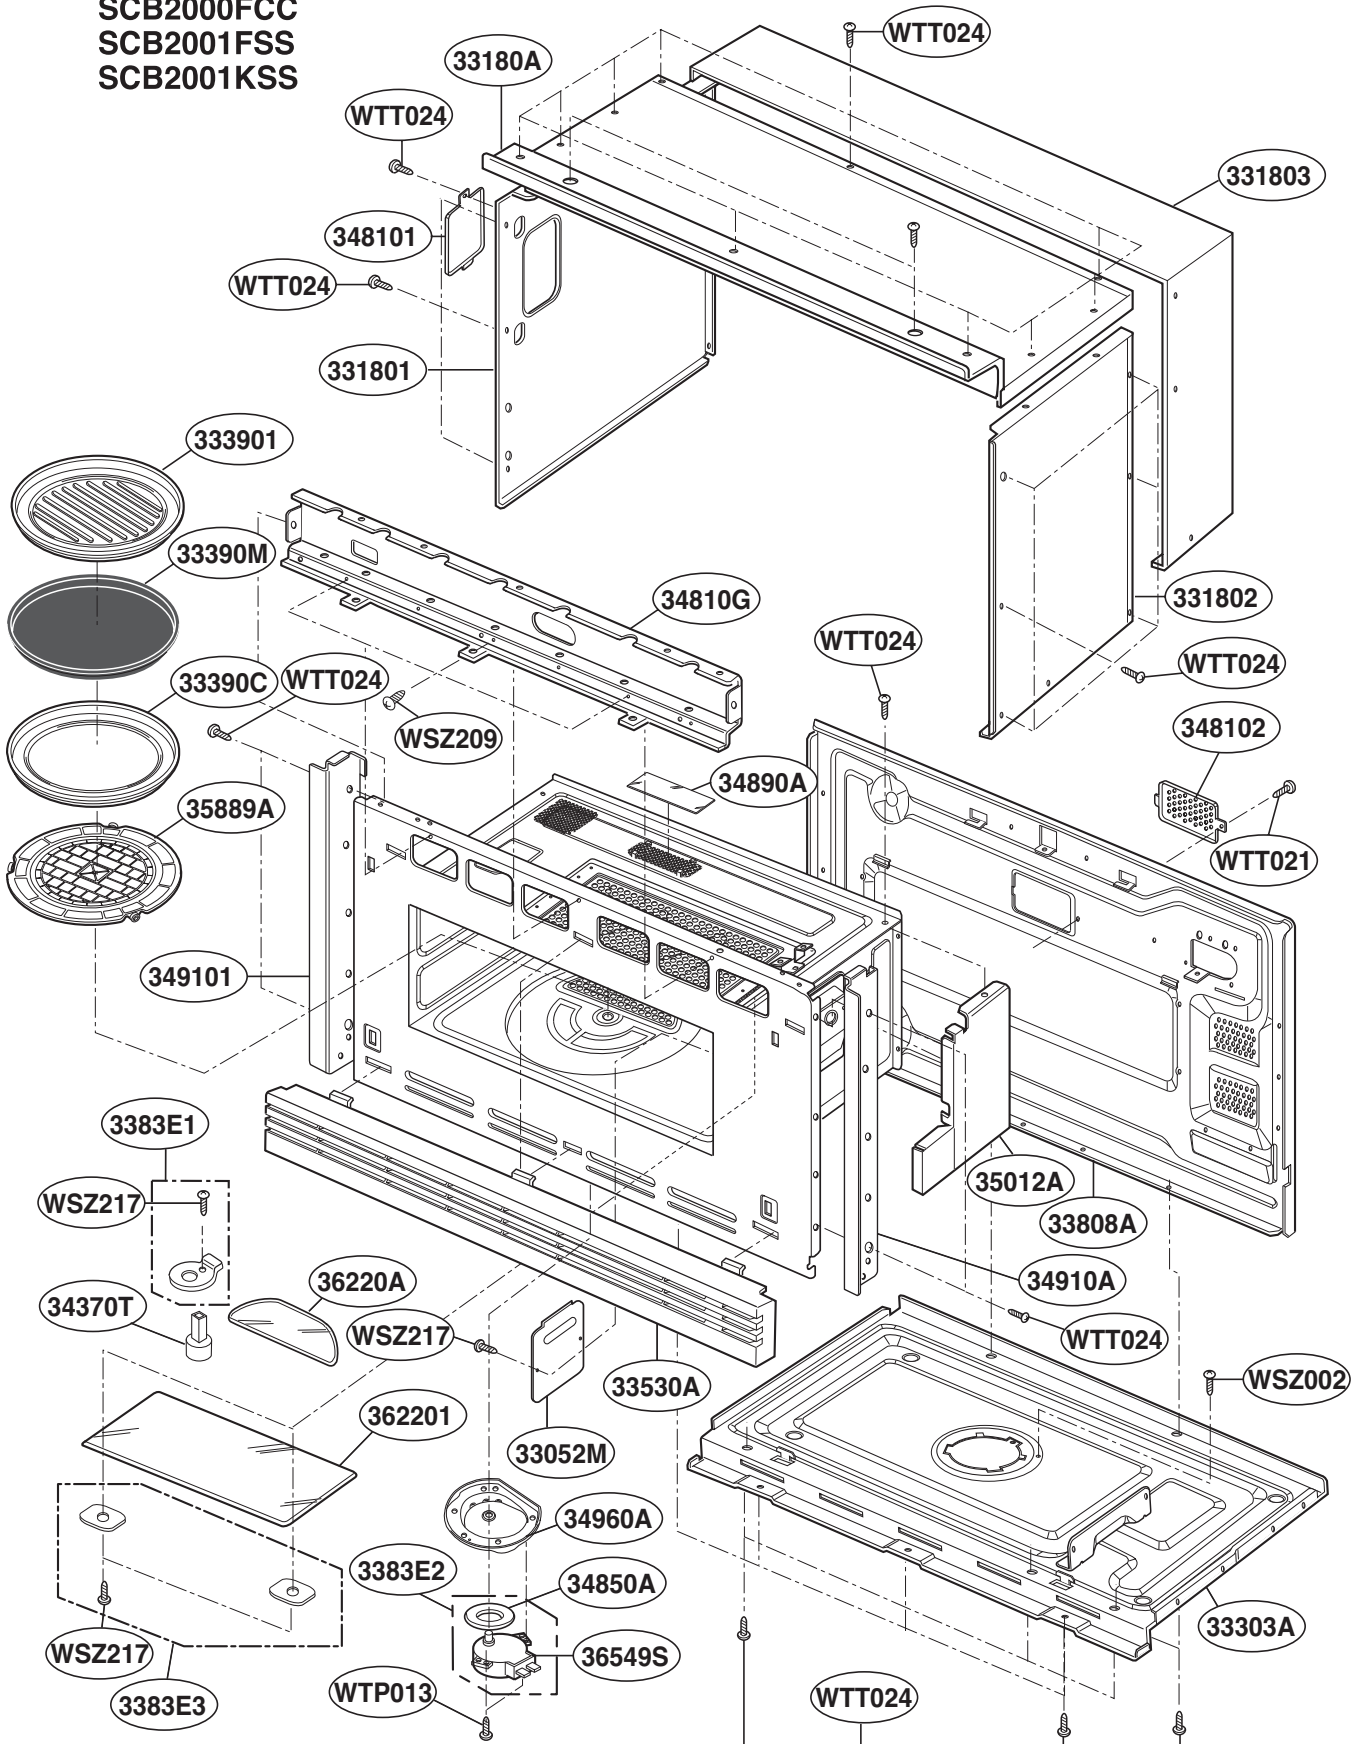

----- Manual continues below -----

CONTROLLER PARTS

Model: SCB2000FWW
SCB2000FBB
SCB2000FCC
SCB2001FSS
SCB2001KSS

OVEN CAVITY PARTS

Model: SCB2000FWW
SCB2000FBB
SCB2000FCC
SCB2001FSS
SCB2001KSS

LATCH BOARD PARTS

Model: SCB2000FWW
SCB2000FBB
SCB2000FCC
SCB2001FSS
SCB2001KSS

¥ LEFT

¥ RIGHT

INTERIOR PARTS (I)

Model: SCB2000FWW
SCB2000FBB
SCB2000FCC
SCB2001FSS
SCB2001KSS

INTERIOR PARTS (II-I)

Model: SCB2000FBB 02
SCB2000FCC 02
SCB2000FWW 02
SCB2001FSS 02
SCB2001KSS 01

Check the rating label of Model and order SVC parts according to the Model No.

INTERIOR PARTS (II-II)

Model: SCB2000FBB 03
SCB2000FCC 03
SCB2000FWW 03
SCB2001KSS 02

Check the rating label of Model and order SVC parts according to the Model No.