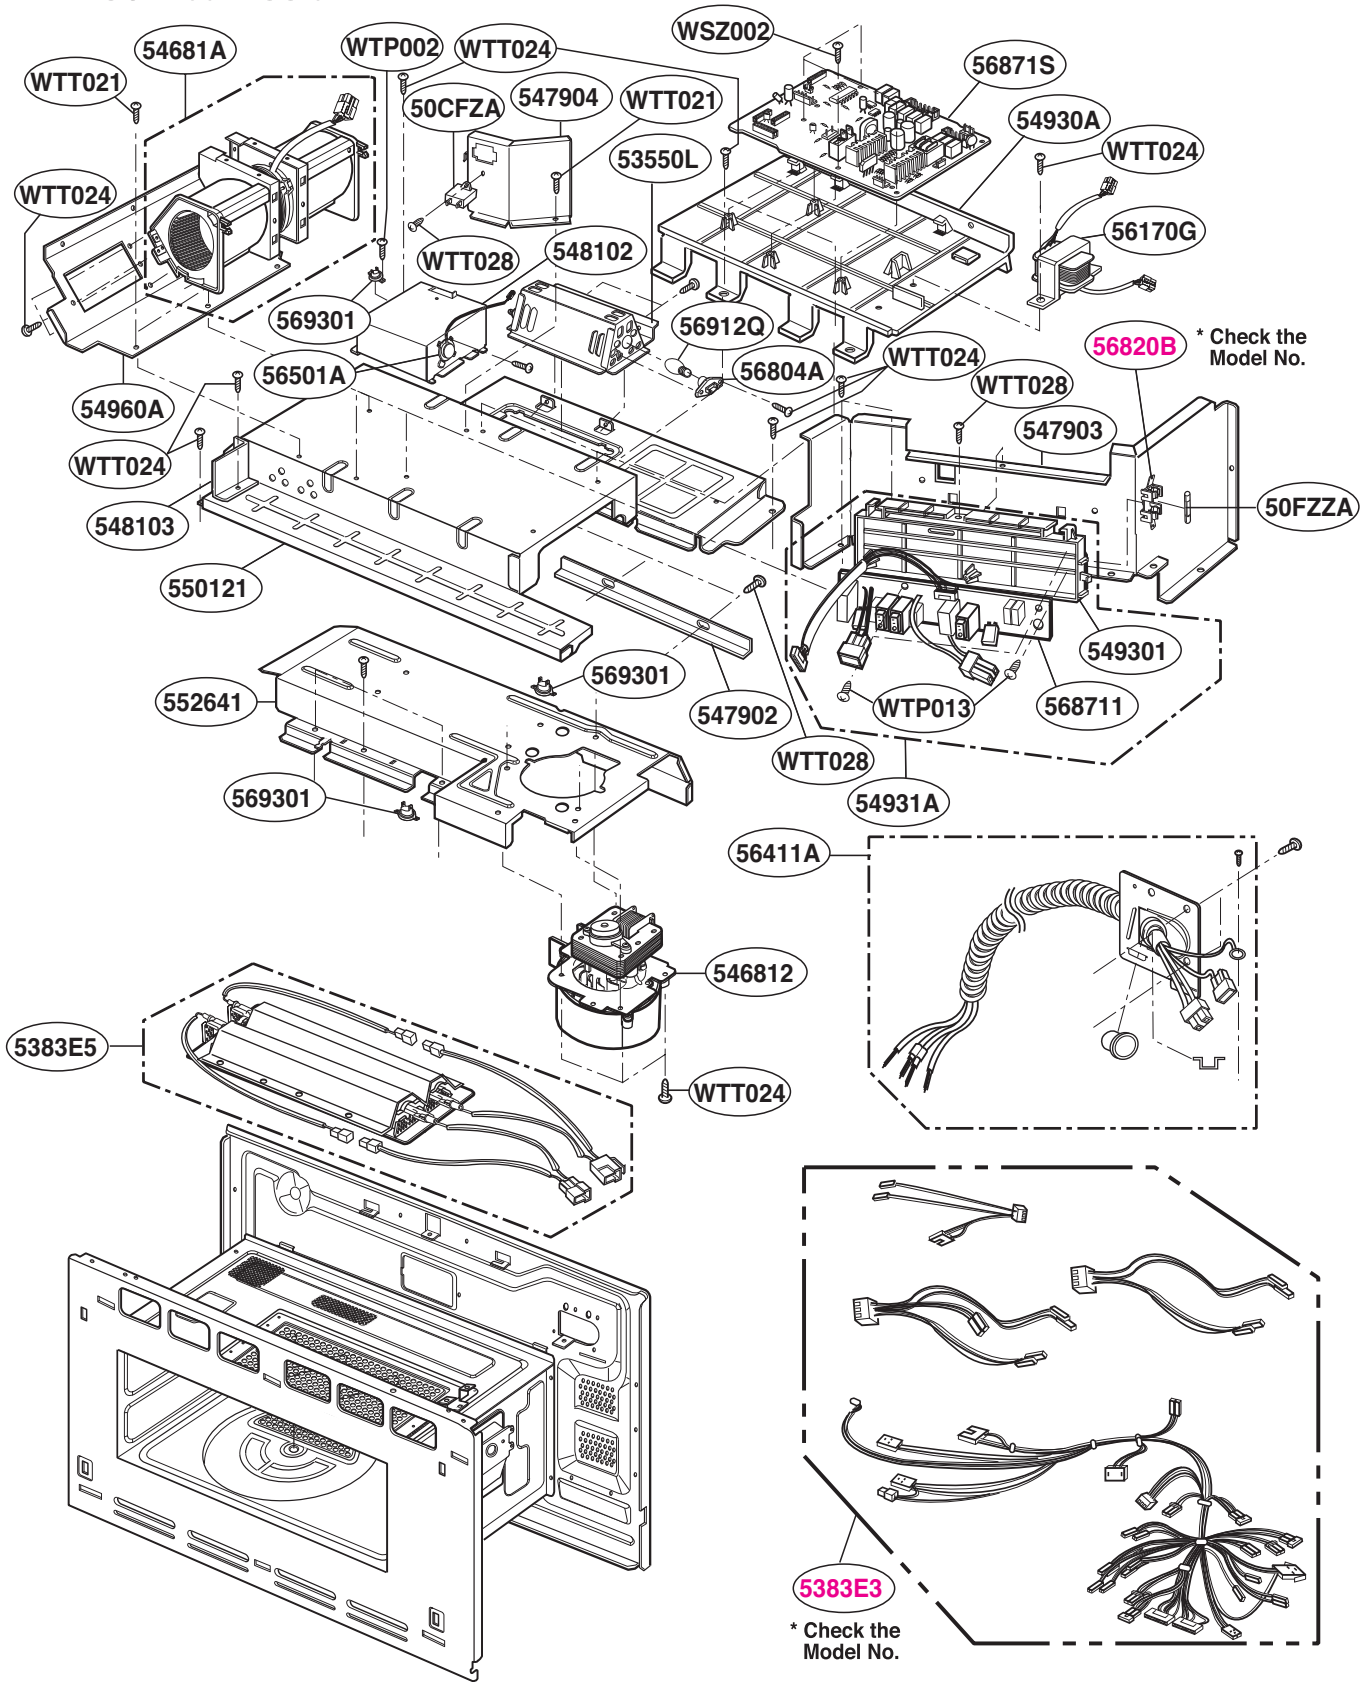

----- Manual continues below -----

CONTROLLER PARTS

Model: SCB2000FWW
SCB2000FBB
SCB2000FCC
SCB2001FSS
SCB2001KSS

OVEN CAVITY PARTS

Model: SCB2000FWW
SCB2000FBB
SCB2000FCC
SCB2001FSS
SCB2001KSS

LATCH BOARD PARTS

Model: SCB2000FWW
SCB2000FBB
SCB2000FCC
SCB2001FSS
SCB2001KSS

¥ LEFT

¥ RIGHT

INTERIOR PARTS (I)

Model: SCB2000FWW
SCB2000FBB
SCB2000FCC
SCB2001FSS
SCB2001KSS

INTERIOR PARTS (II-I)

Model: SCB2000FBB 02
SCB2000FCC 02
SCB2000FWW 02
SCB2001FSS 02
SCB2001KSS 01

Check the rating label of Model and order SVC parts according to the Model No.

INTERIOR PARTS (II-II)

Model: SCB2000FBB 03
SCB2000FCC 03
SCB2000FWW 03
SCB2001KSS 02

Check the rating label of Model and order SVC parts according to the Model No.