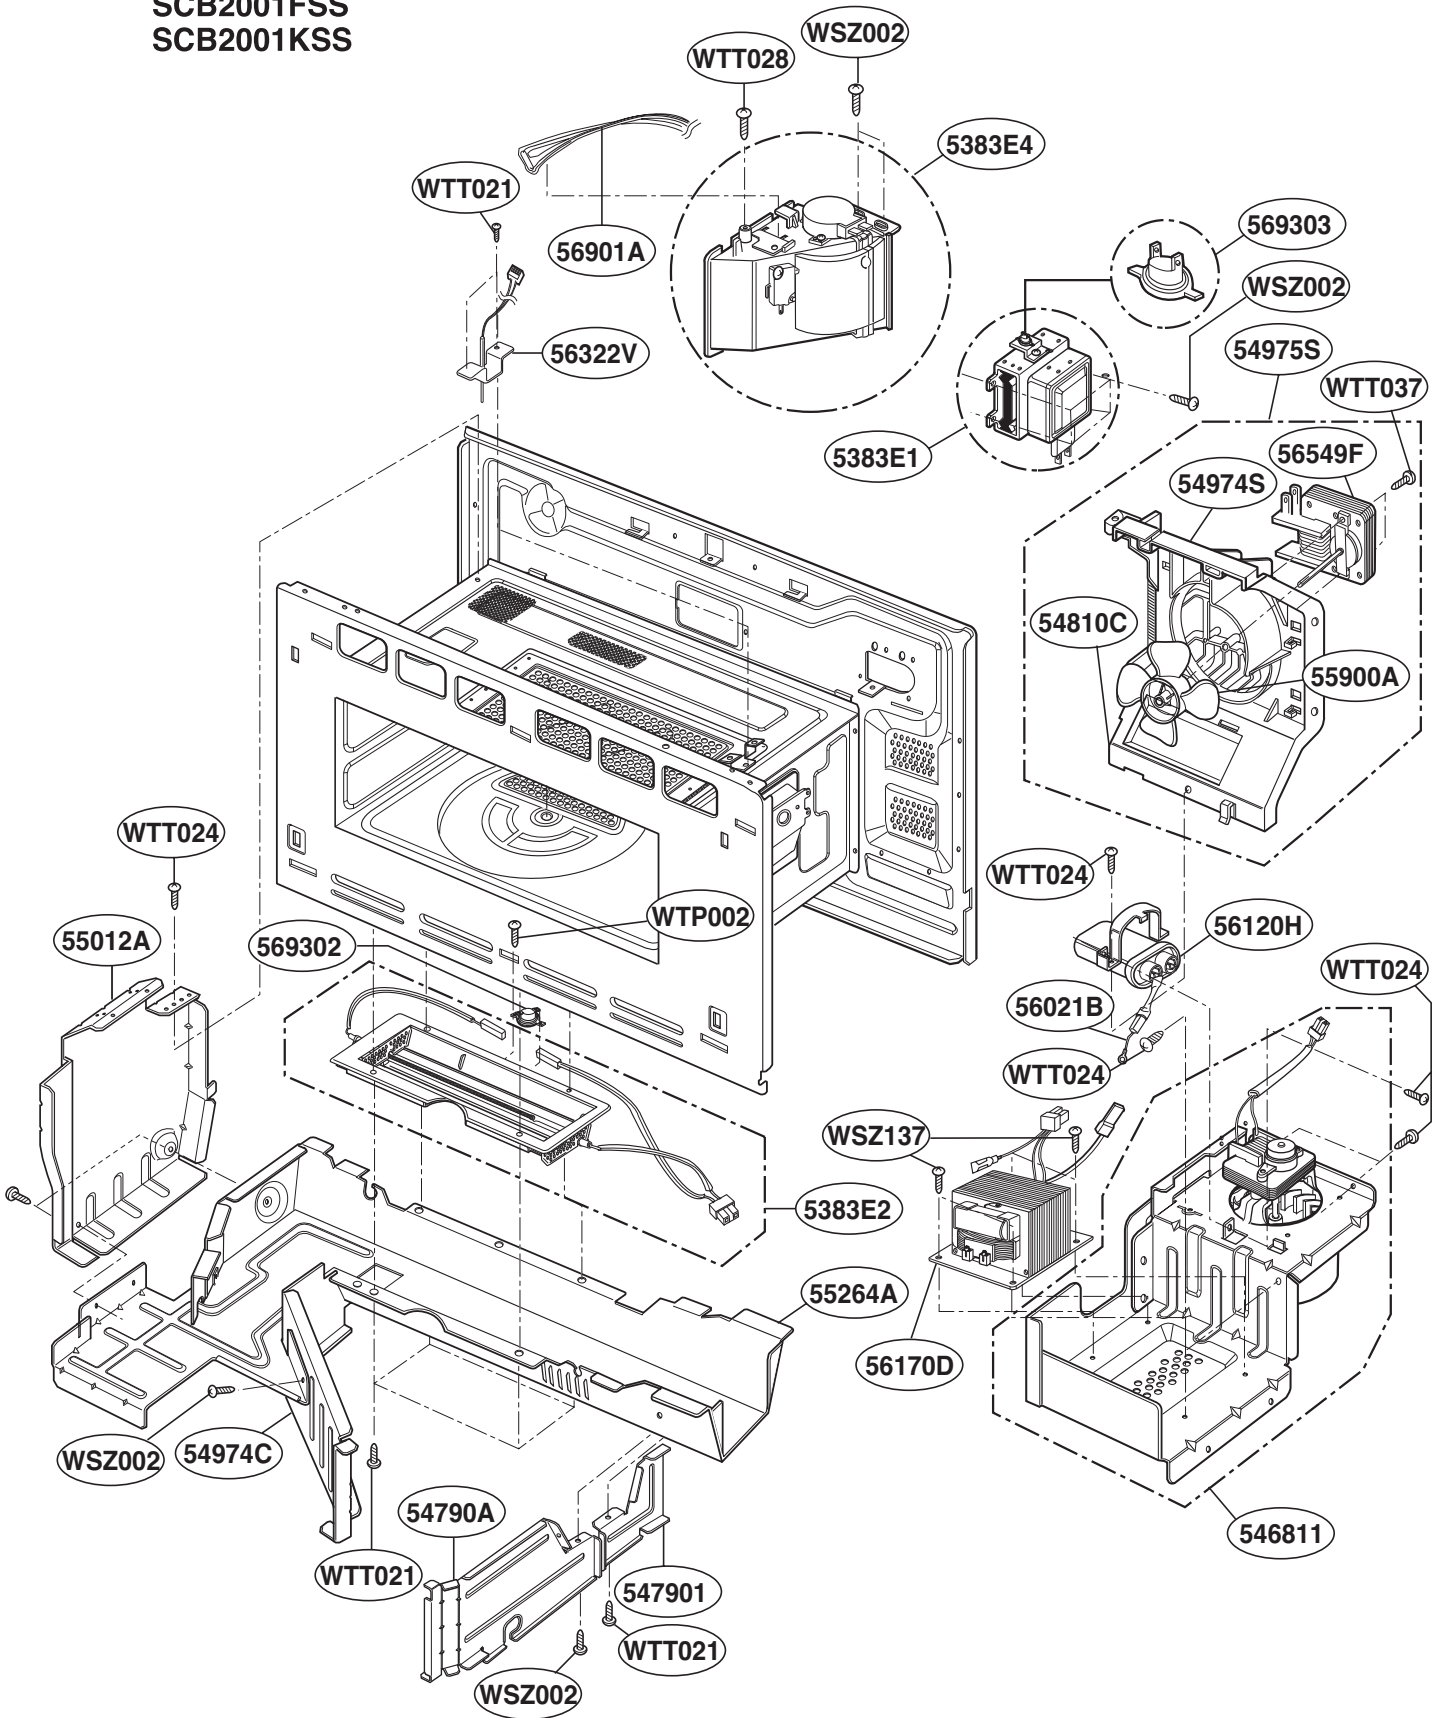

CONTROLLER PARTS

Model: SCB2000FWW
SCB2000FBB
SCB2000FCC
SCB2001FSS
SCB2001KSS

OVEN CAVITY PARTS

Model: SCB2000FWW
SCB2000FBB
SCB2000FCC
SCB2001FSS
SCB2001KSS

LATCH BOARD PARTS

Model: SCB2000FWW
SCB2000FBB
SCB2000FCC
SCB2001FSS
SCB2001KSS

¥ LEFT

¥ RIGHT

INTERIOR PARTS (I)

Model: SCB2000FWW
SCB2000FBB
SCB2000FCC
SCB2001FSS
SCB2001KSS

INTERIOR PARTS (II-I)

Model: SCB2000FBB 02
SCB2000FCC 02
SCB2000FWW 02
SCB2001FSS 02
SCB2001KSS 01

Check the rating label of Model and order SVC parts according to the Model No.

INTERIOR PARTS (II-II)

Model: SCB2000FBB 03
SCB2000FCC 03
SCB2000FWW 03
SCB2001KSS 02

Check the rating label of Model and order SVC parts according to the Model No.