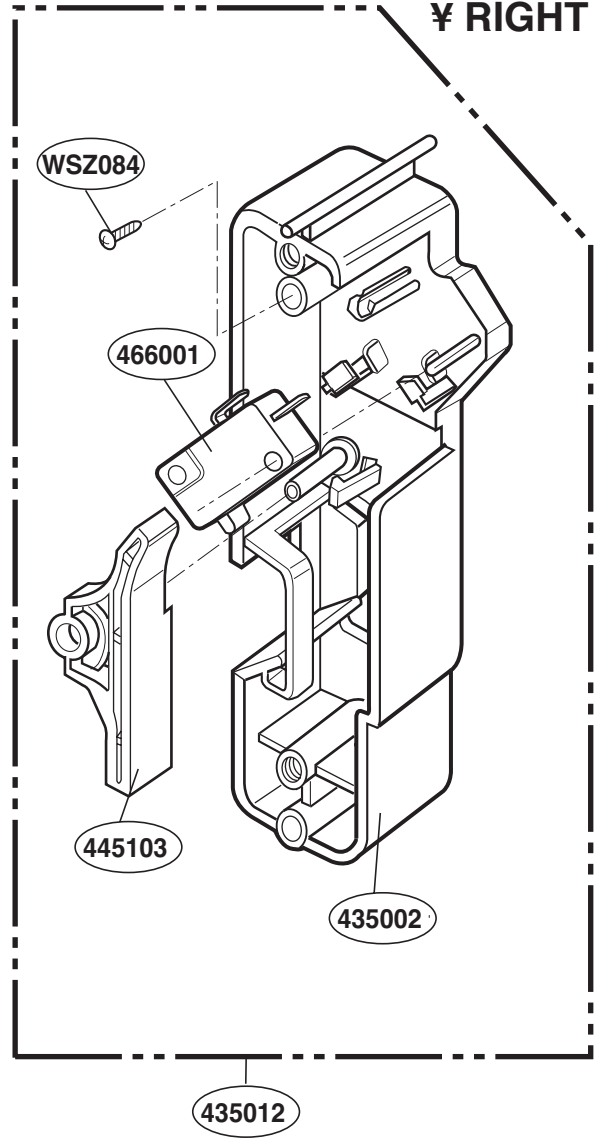

CONTROLLER PARTS

Model: SCB2000FWW
SCB2000FBB
SCB2000FCC
SCB2001FSS
SCB2001KSS

OVEN CAVITY PARTS

Model: SCB2000FWW
SCB2000FBB
SCB2000FCC
SCB2001FSS
SCB2001KSS

LATCH BOARD PARTS

Model: SCB2000FWW
SCB2000FBB
SCB2000FCC
SCB2001FSS
SCB2001KSS

¥ LEFT

¥ RIGHT

INTERIOR PARTS (I)

Model: SCB2000FWW
SCB2000FBB
SCB2000FCC
SCB2001FSS
SCB2001KSS

INTERIOR PARTS (II-I)

Model: SCB2000FBB 02
SCB2000FCC 02
SCB2000FWW 02
SCB2001FSS 02
SCB2001KSS 01

Check the rating label of Model and order SVC parts according to the Model No.

INTERIOR PARTS (II-II)

Model: SCB2000FBB 03
SCB2000FCC 03
SCB2000FWW 03
SCB2001KSS 02

Check the rating label of Model and order SVC parts according to the Model No.