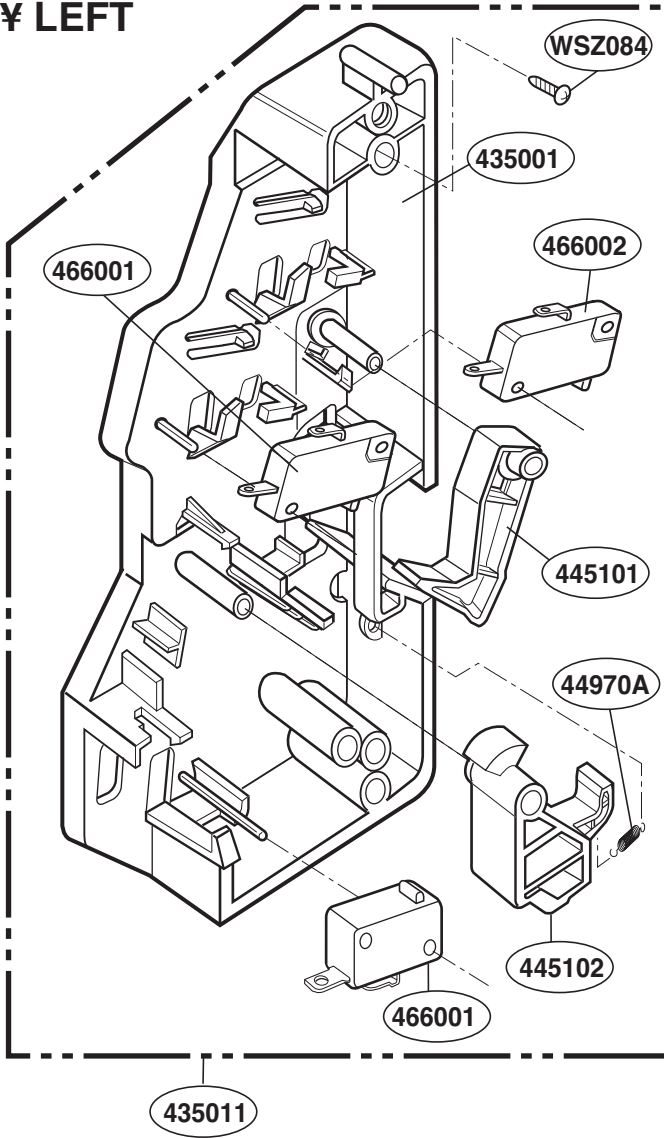

CONTROLLER PARTS

Model: SCB2000FWW
SCB2000FBB
SCB2000FCC
SCB2001FSS
SCB2001KSS

OVEN CAVITY PARTS

Model: SCB2000FWW
SCB2000FBB
SCB2000FCC
SCB2001FSS
SCB2001KSS

LATCH BOARD PARTS

Model: SCB2000FWW
SCB2000FBB
SCB2000FCC
SCB2001FSS
SCB2001KSS

¥ LEFT

¥ RIGHT

INTERIOR PARTS (I)

Model: SCB2000FWW
SCB2000FBB
SCB2000FCC
SCB2001FSS
SCB2001KSS

INTERIOR PARTS (II-I)

Model: SCB2000FBB 02
SCB2000FCC 02
SCB2000FWW 02
SCB2001FSS 02
SCB2001KSS 01

Check the rating label of Model and order SVC parts according to the Model No.

INTERIOR PARTS (II-II)

Model: SCB2000FBB 03
SCB2000FCC 03
SCB2000FWW 03
SCB2001KSS 02

Check the rating label of Model and order SVC parts according to the Model No.