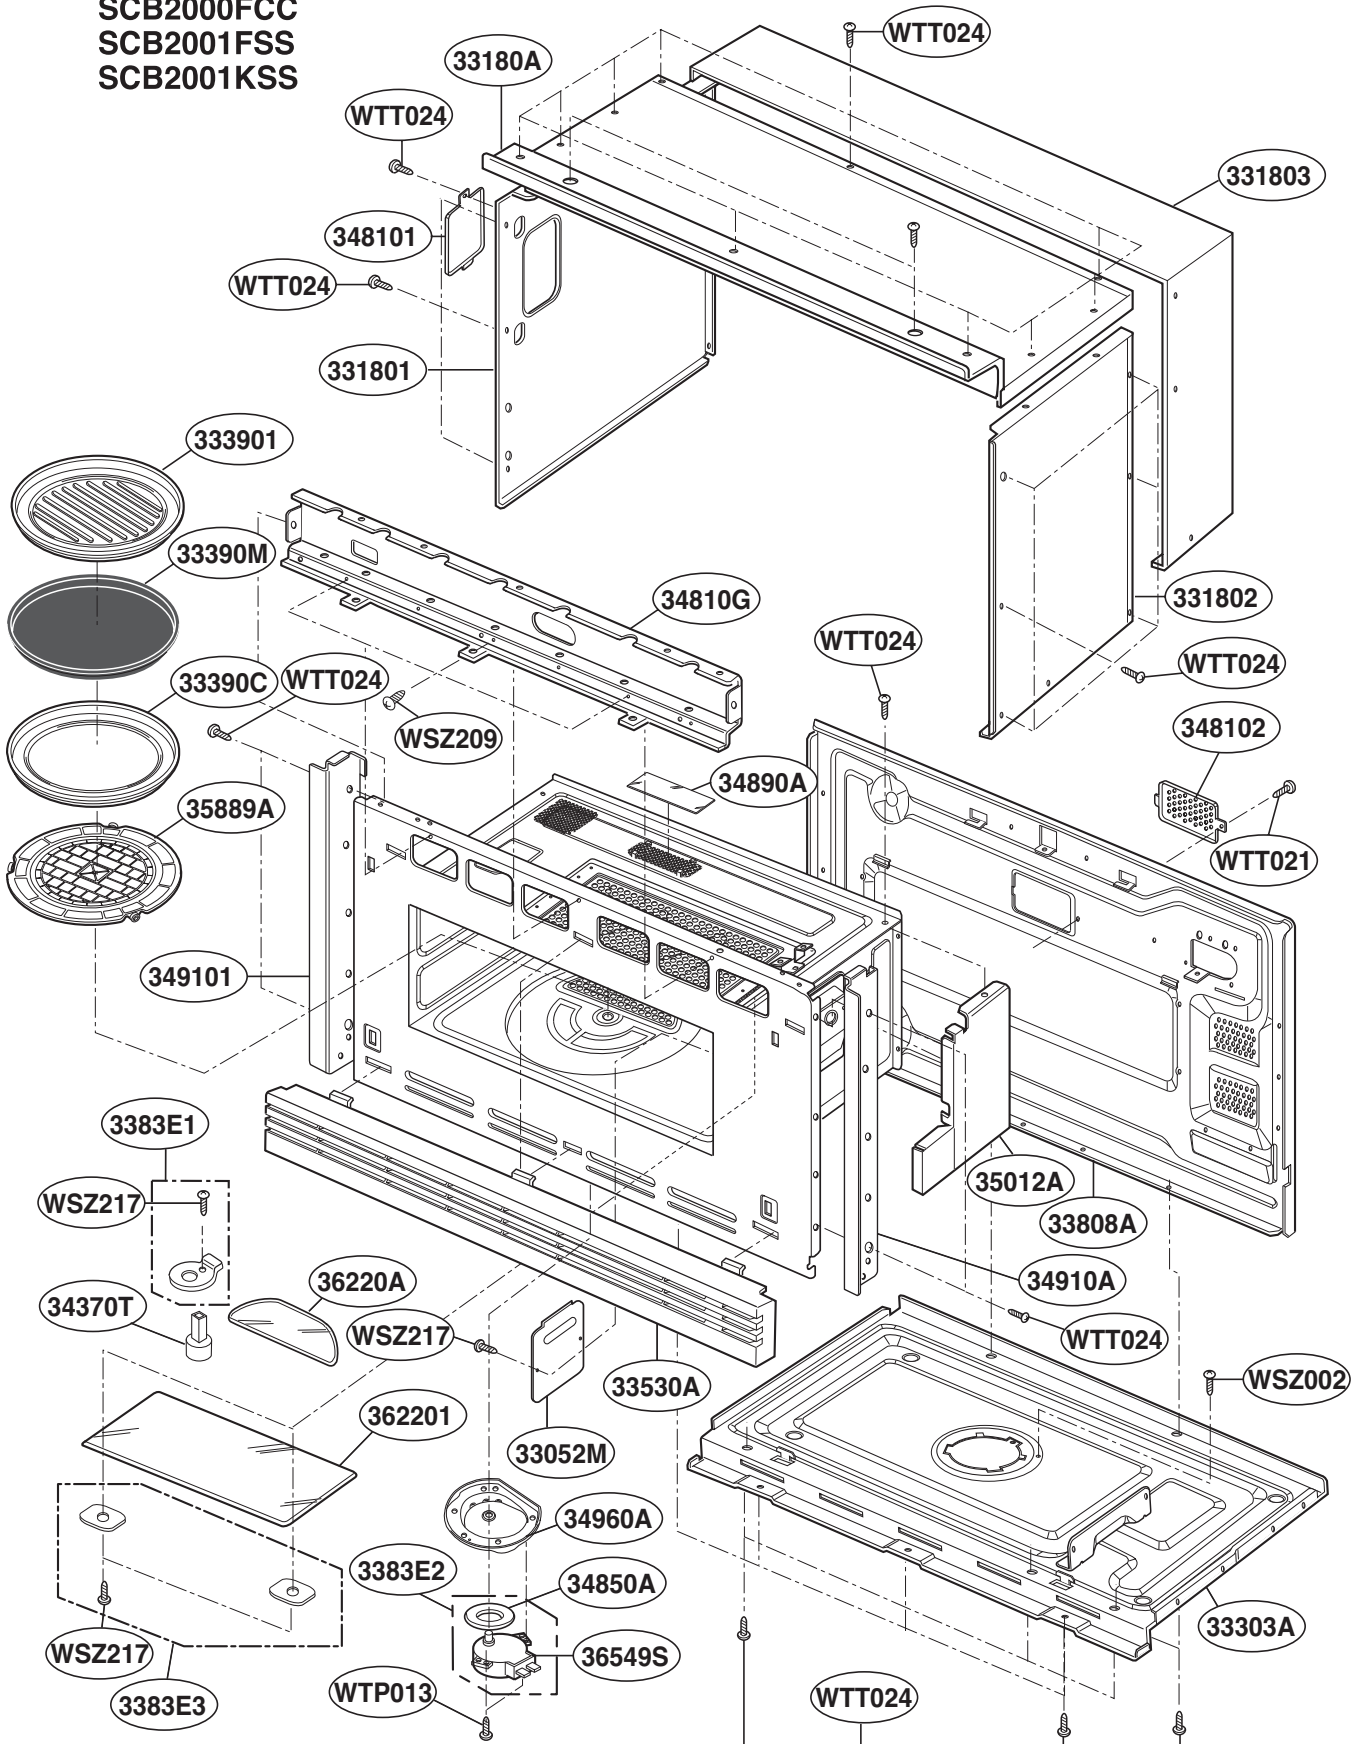

CONTROLLER PARTS

Model: SCB2000FWW
SCB2000FBB
SCB2000FCC
SCB2001FSS
SCB2001KSS

OVEN CAVITY PARTS

Model: SCB2000FWW
SCB2000FBB
SCB2000FCC
SCB2001FSS
SCB2001KSS

LATCH BOARD PARTS

Model: SCB2000FWW
SCB2000FBB
SCB2000FCC
SCB2001FSS
SCB2001KSS

¥ LEFT

¥ RIGHT

INTERIOR PARTS (I)

Model: SCB2000FWW
SCB2000FBB
SCB2000FCC
SCB2001FSS
SCB2001KSS

INTERIOR PARTS (II-I)

Model: SCB2000FBB 02
SCB2000FCC 02
SCB2000FWW 02
SCB2001FSS 02
SCB2001KSS 01

Check the rating label of Model and order SVC parts according to the Model No.

INTERIOR PARTS (II-II)

Model: SCB2000FBB 03
SCB2000FCC 03
SCB2000FWW 03
SCB2001KSS 02

Check the rating label of Model and order SVC parts according to the Model No.