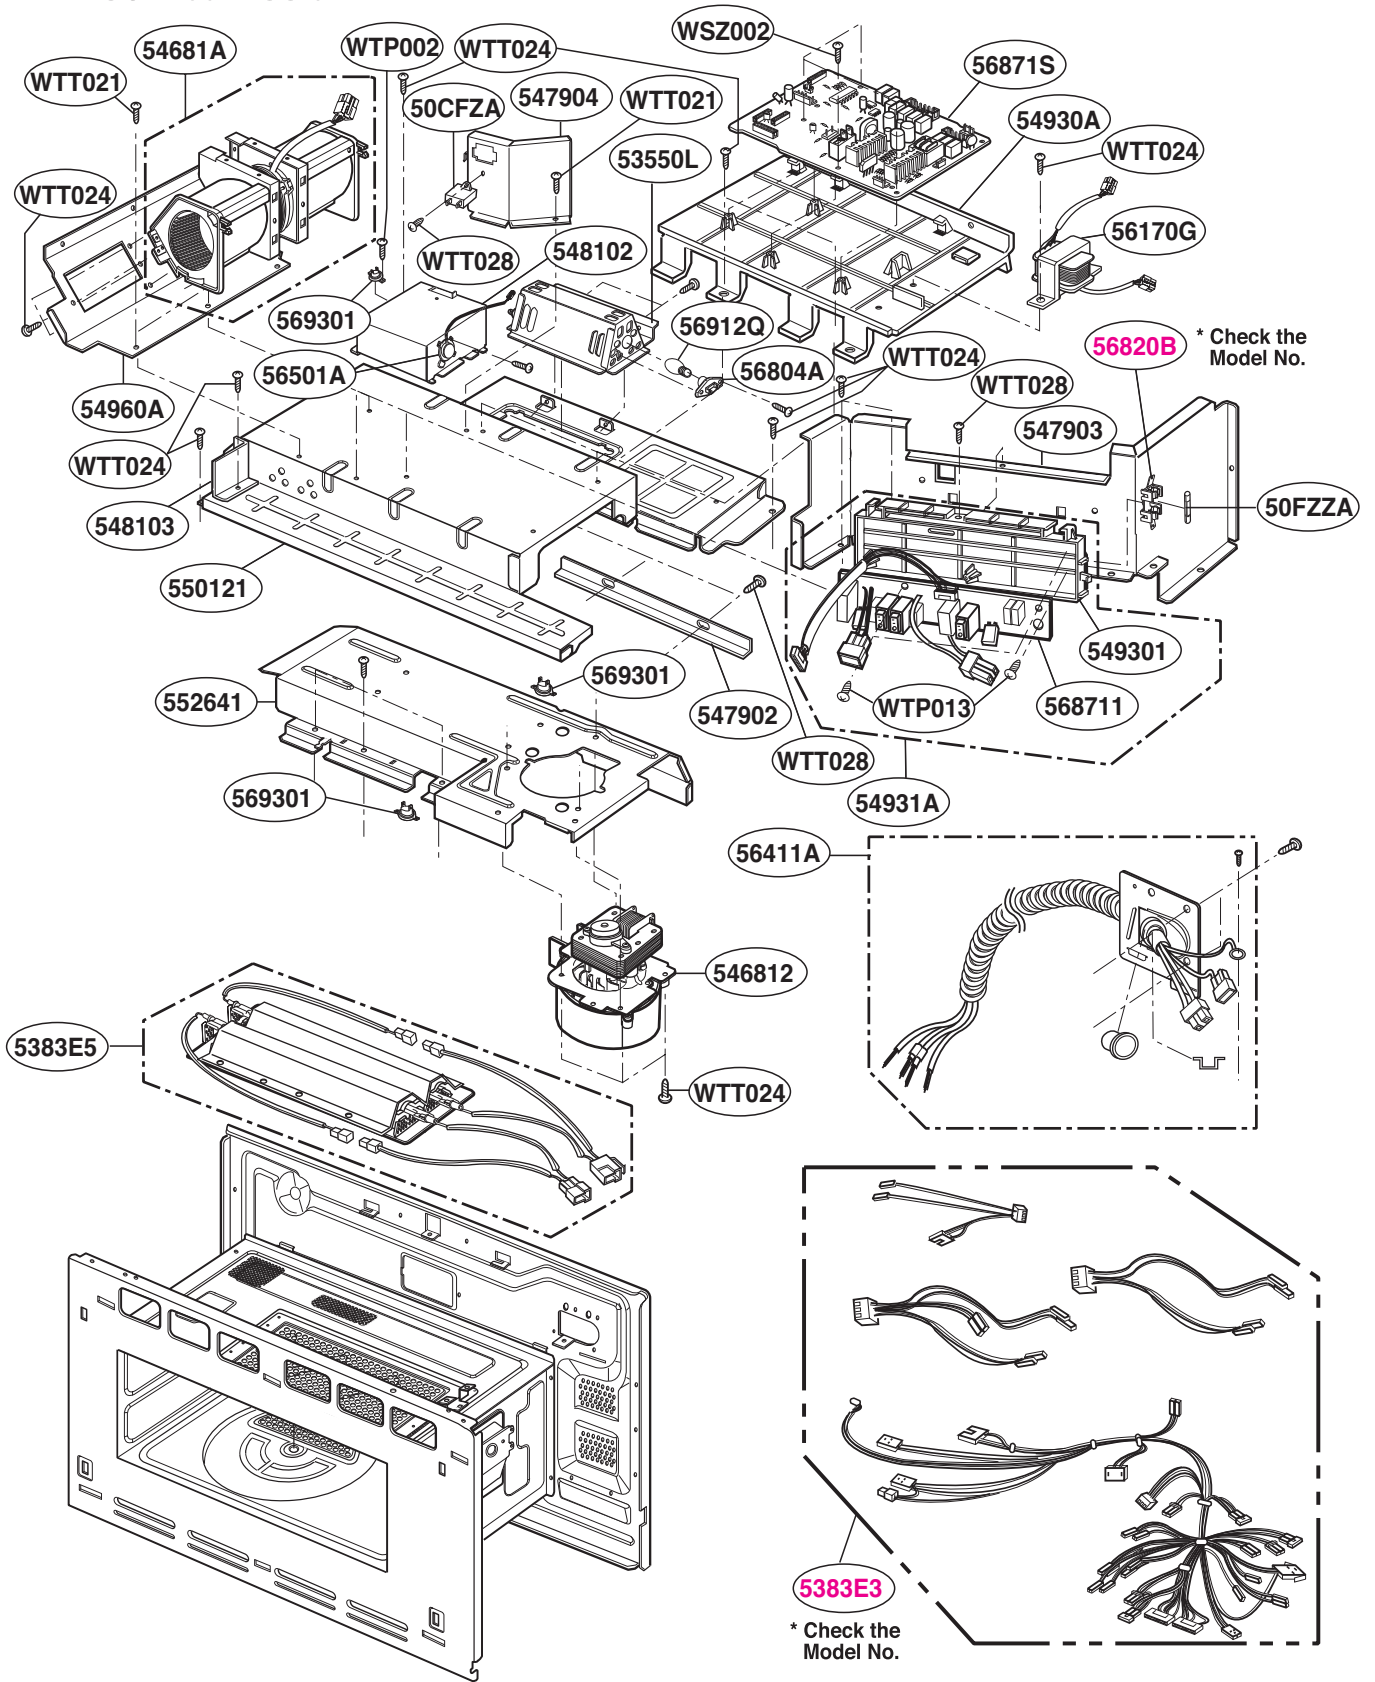

CONTROLLER PARTS

Model: SCB2000FWW
SCB2000FBB
SCB2000FCC
SCB2001FSS
SCB2001KSS

OVEN CAVITY PARTS

Model: SCB2000FWW
SCB2000FBB
SCB2000FCC
SCB2001FSS
SCB2001KSS

LATCH BOARD PARTS

Model: SCB2000FWW
SCB2000FBB
SCB2000FCC
SCB2001FSS
SCB2001KSS

¥ LEFT

¥ RIGHT

INTERIOR PARTS (I)

Model: SCB2000FWW
SCB2000FBB
SCB2000FCC
SCB2001FSS
SCB2001KSS

INTERIOR PARTS (II-I)

Model: SCB2000FBB 02
SCB2000FCC 02
SCB2000FWW 02
SCB2001FSS 02
SCB2001KSS 01

Check the rating label of Model and order SVC parts according to the Model No.

INTERIOR PARTS (II-II)

Model: SCB2000FBB 03
SCB2000FCC 03
SCB2000FWW 03
SCB2001KSS 02

Check the rating label of Model and order SVC parts according to the Model No.