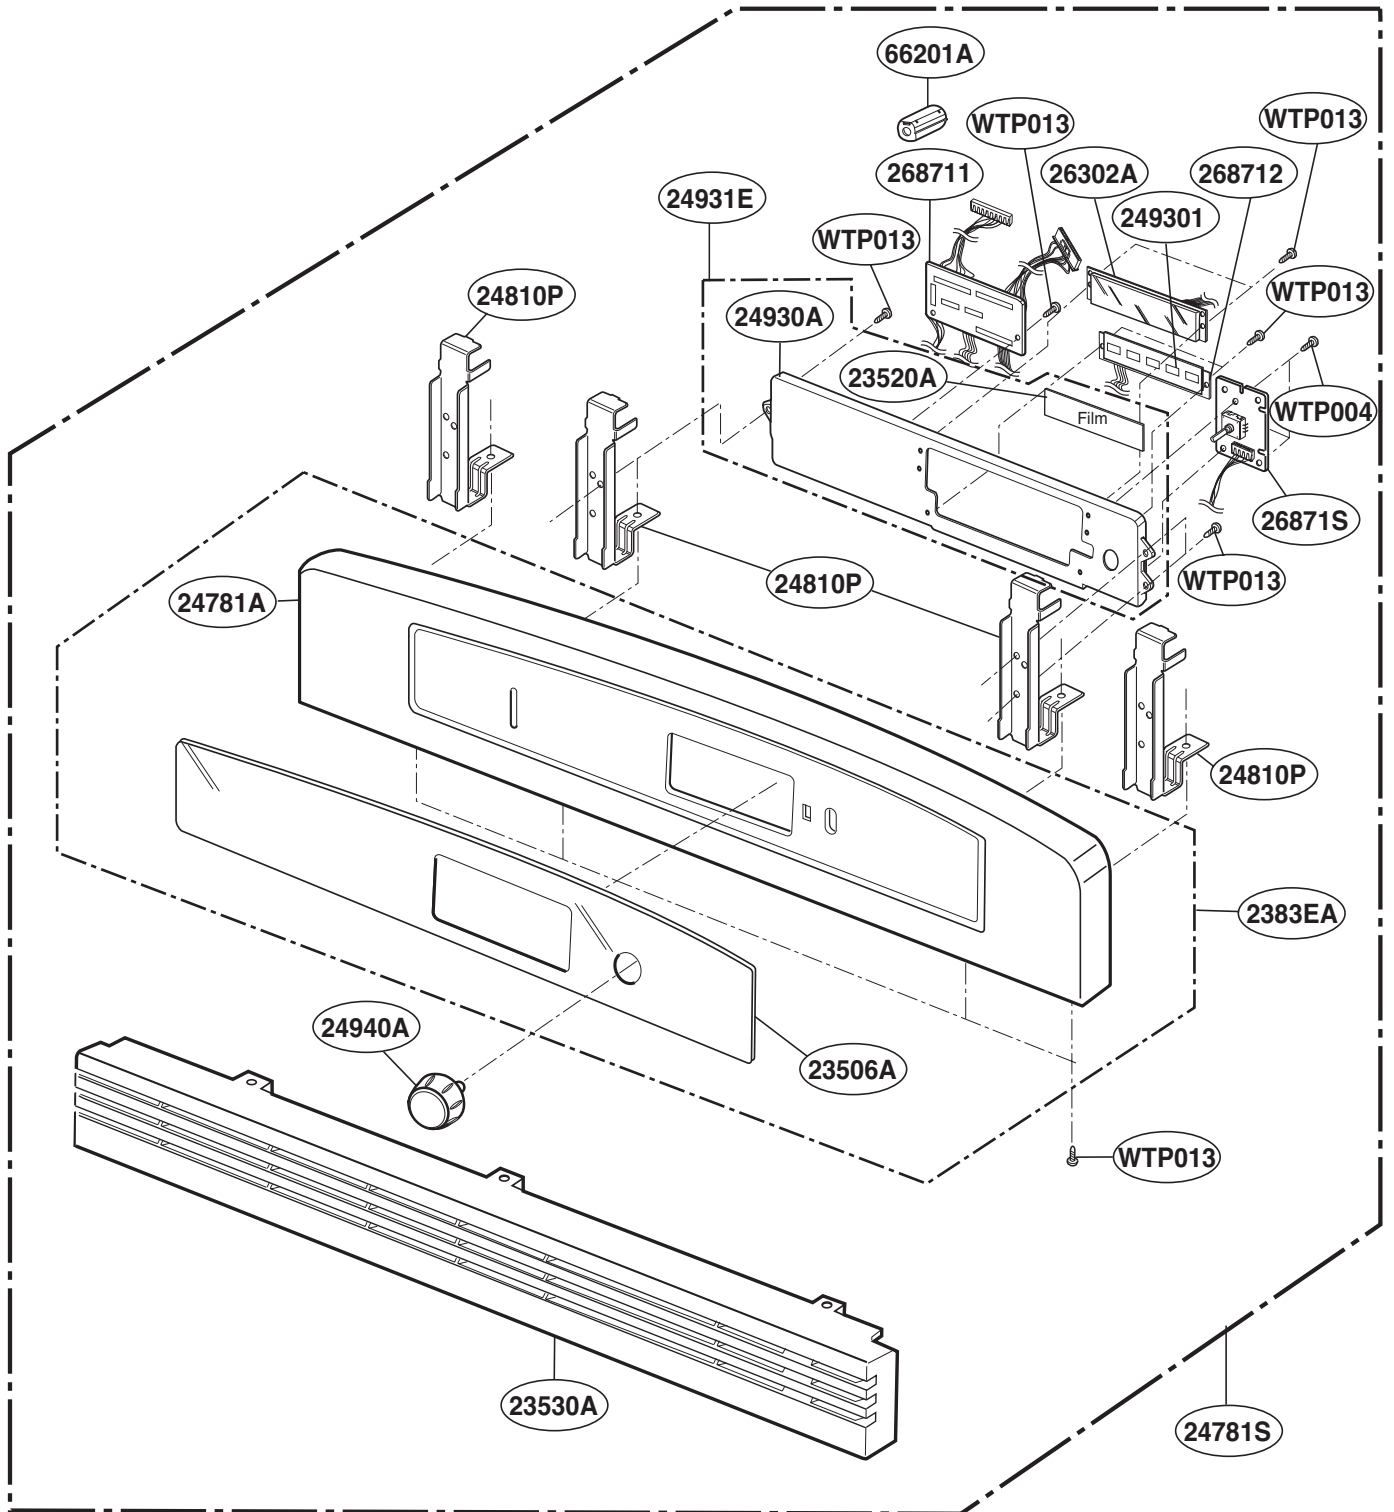

CONTROLLER PARTS

Model: SCB2000FWW
SCB2000FBB
SCB2000FCC
SCB2001FSS
SCB2001KSS

OVEN CAVITY PARTS

Model: SCB2000FWW
SCB2000FBB
SCB2000FCC
SCB2001FSS
SCB2001KSS

LATCH BOARD PARTS

Model: SCB2000FWW
SCB2000FBB
SCB2000FCC
SCB2001FSS
SCB2001KSS

¥ LEFT

¥ RIGHT

INTERIOR PARTS (I)

Model: SCB2000FWW
SCB2000FBB
SCB2000FCC
SCB2001FSS
SCB2001KSS

INTERIOR PARTS (II-I)

Model: SCB2000FBB 02
SCB2000FCC 02
SCB2000FWW 02
SCB2001FSS 02
SCB2001KSS 01

Check the rating label of Model and order SVC parts according to the Model No.

INTERIOR PARTS (II-II)

Model: SCB2000FBB 03
SCB2000FCC 03
SCB2000FWW 03
SCB2001KSS 02

Check the rating label of Model and order SVC parts according to the Model No.