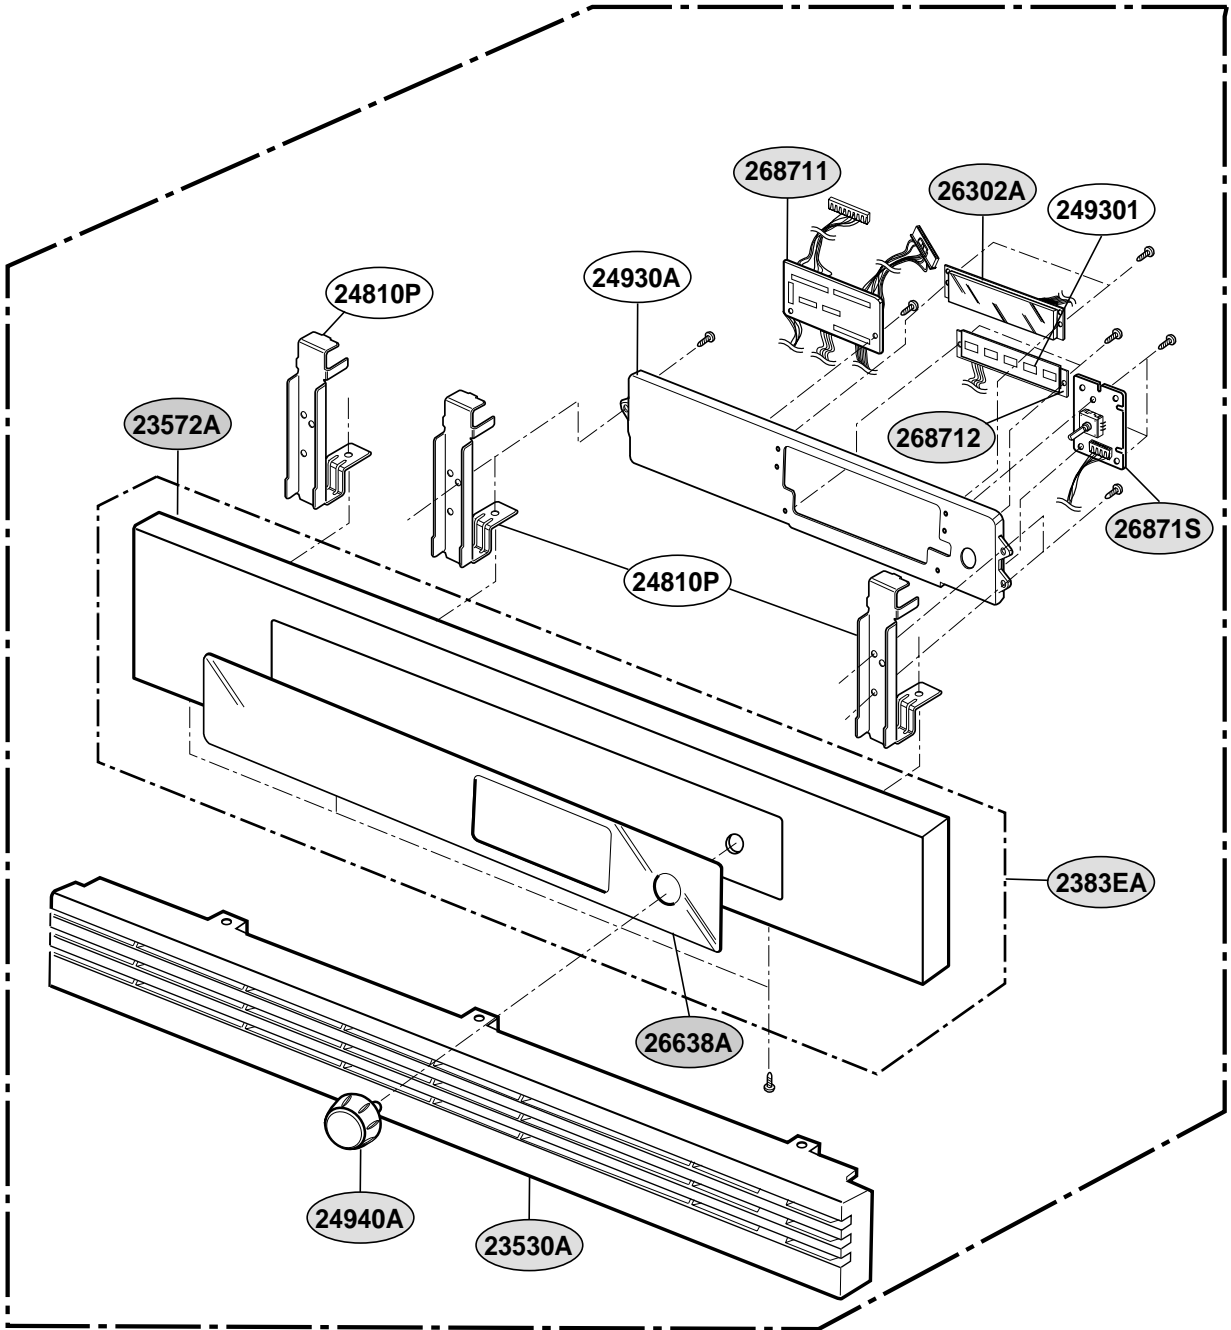

[Find Your GE Microwave Parts - Select From 3055 Models](#)

----- Manual continues below -----

EXPLODED VIEW

DOOR PARTS

(ZSC2000CWW, ZSC2000CBB, ZSC2001CSS)

EXPLODED VIEW

DOOR PARTS

(SCB2000CWW, SCB2000CBB, SCB2000CAA, SCB2000CCC, SCB2001CSS)

CONTROLLER PARTS

(SCB2001CSS, ZSC2000CWW, ZSC2000CBB, ZSC2001CSS)

CONTROLLER PARTS

(SCB2000CWW, SCB2000CBB, SCB2000CAA, SCB2000CCC)

OVEN CAVITY PARTS

(SCB2000CWW, SCB2000CBB, SCB2000CAA,
SCB2000CCC, SCB2001CSS, ZSC2000CWW, ZSC2000CBB, ZSC2001CSS)

LATCH BOARD PARTS

(SCB2000CWW, SCB2000CBB, SCB2000CAA,
SCB2000CCC, SCB2001CSS, ZSC2000CWW, ZSC2000CBB, ZSC2001CSS)

• LEFT

• RIGHT

INTERIOR PARTS (I)

(SCB2000CWW, SCB2000CBB, SCB2000CAA,
SCB2000CCC, SCB2001CSS, ZSC2000CWW, ZSC2000CBB, ZSC2001CSS)