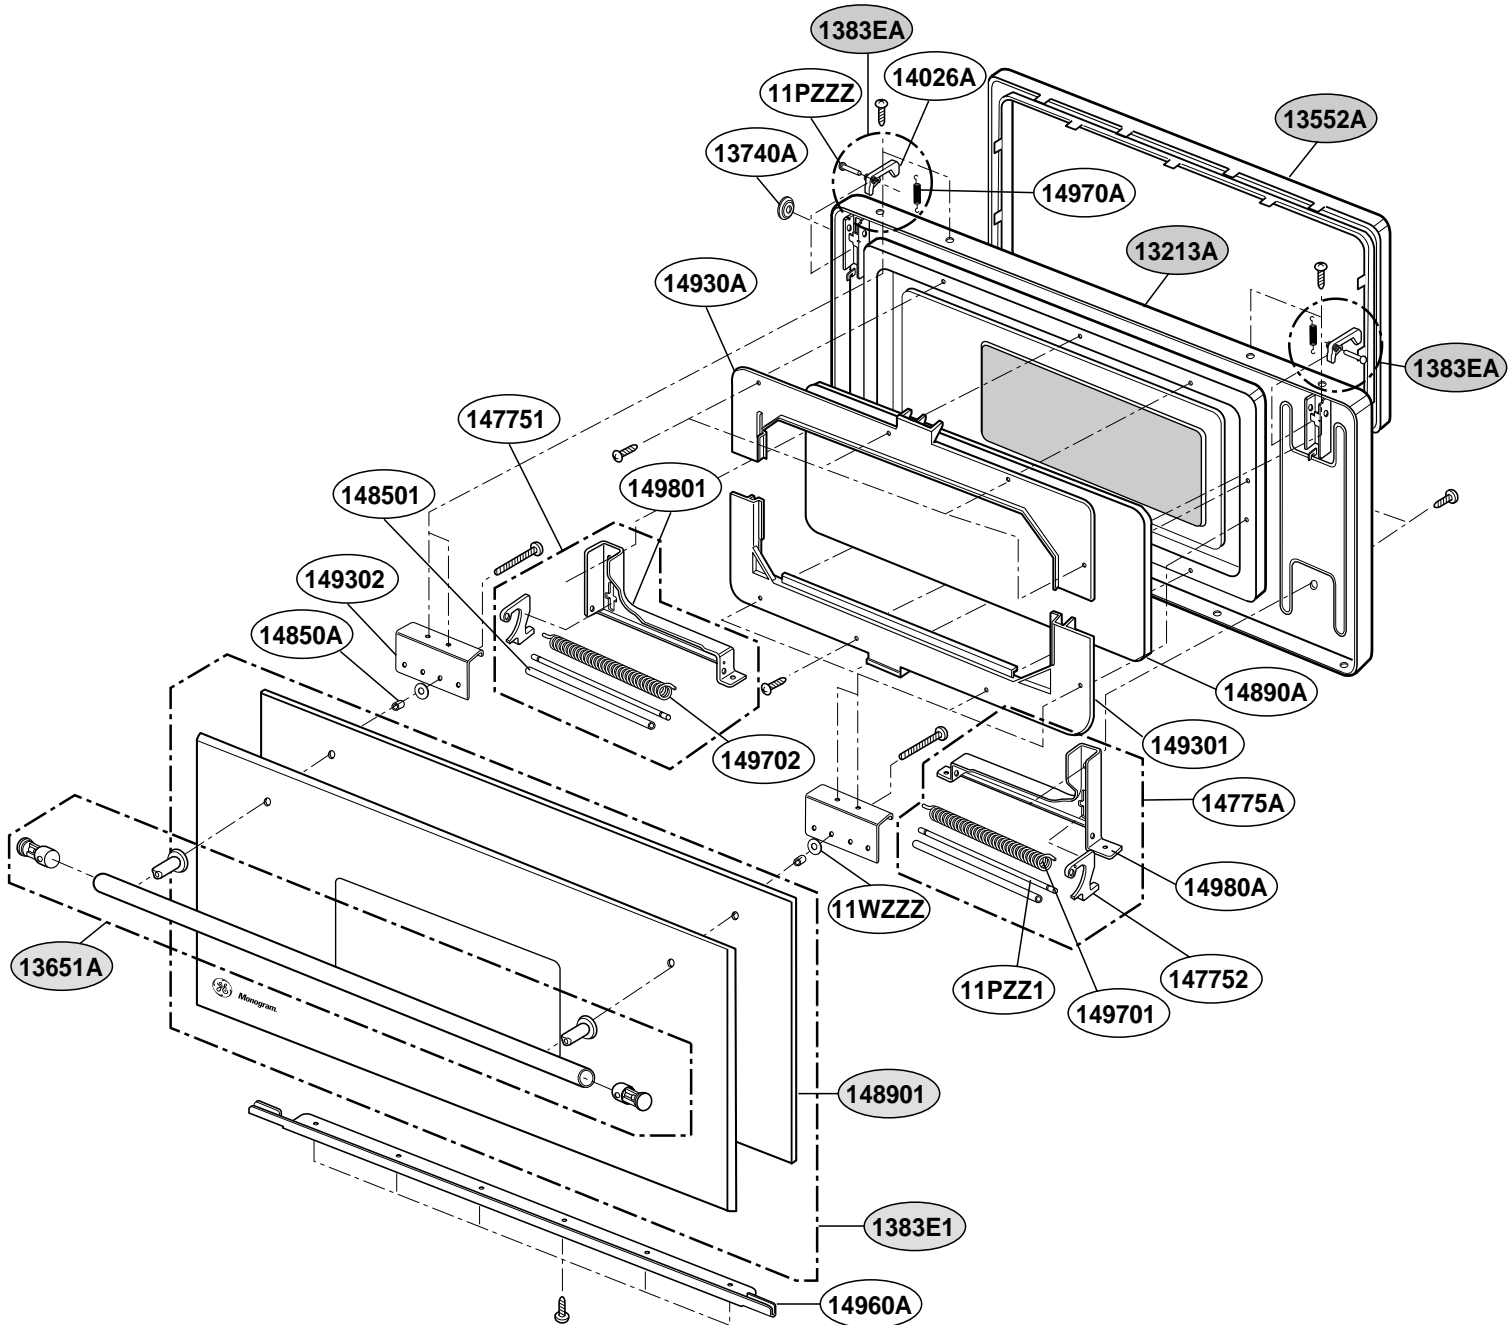

This Owner's Manual is provided and hosted by [Appliance Factory Parts](#).

GE SCB2001CSS Owner's Manual

[Shop genuine replacement parts for GE SCB2001CSS](#)

DOOR PARTS

(SCB2000CWW, SCB2000CBB, SCB2000CAA, SCB2000CCC, SCB2001CSS)

[Find Your GE Microwave Parts - Select From 3055 Models](#)

----- Manual continues below -----

EXPLODED VIEW

DOOR PARTS

(ZSC2000CWW, ZSC2000CBB, ZSC2001CSS)

EXPLODED VIEW

DOOR PARTS

(SCB2000CWW, SCB2000CBB, SCB2000CAA, SCB2000CCC, SCB2001CSS)

CONTROLLER PARTS

(SCB2001CSS, ZSC2000CWW, ZSC2000CBB, ZSC2001CSS)

CONTROLLER PARTS

(SCB2000CWW, SCB2000CBB, SCB2000CAA, SCB2000CCC)

OVEN CAVITY PARTS

(SCB2000CWW, SCB2000CBB, SCB2000CAA,
SCB2000CCC, SCB2001CSS, ZSC2000CWW, ZSC2000CBB, ZSC2001CSS)

LATCH BOARD PARTS

(SCB2000CWW, SCB2000CBB, SCB2000CAA,
SCB2000CCC, SCB2001CSS, ZSC2000CWW, ZSC2000CBB, ZSC2001CSS)

• LEFT

• RIGHT

INTERIOR PARTS (I)

(SCB2000CWW, SCB2000CBB, SCB2000CAA,
SCB2000CCC, SCB2001CSS, ZSC2000CWW, ZSC2000CBB, ZSC2001CSS)