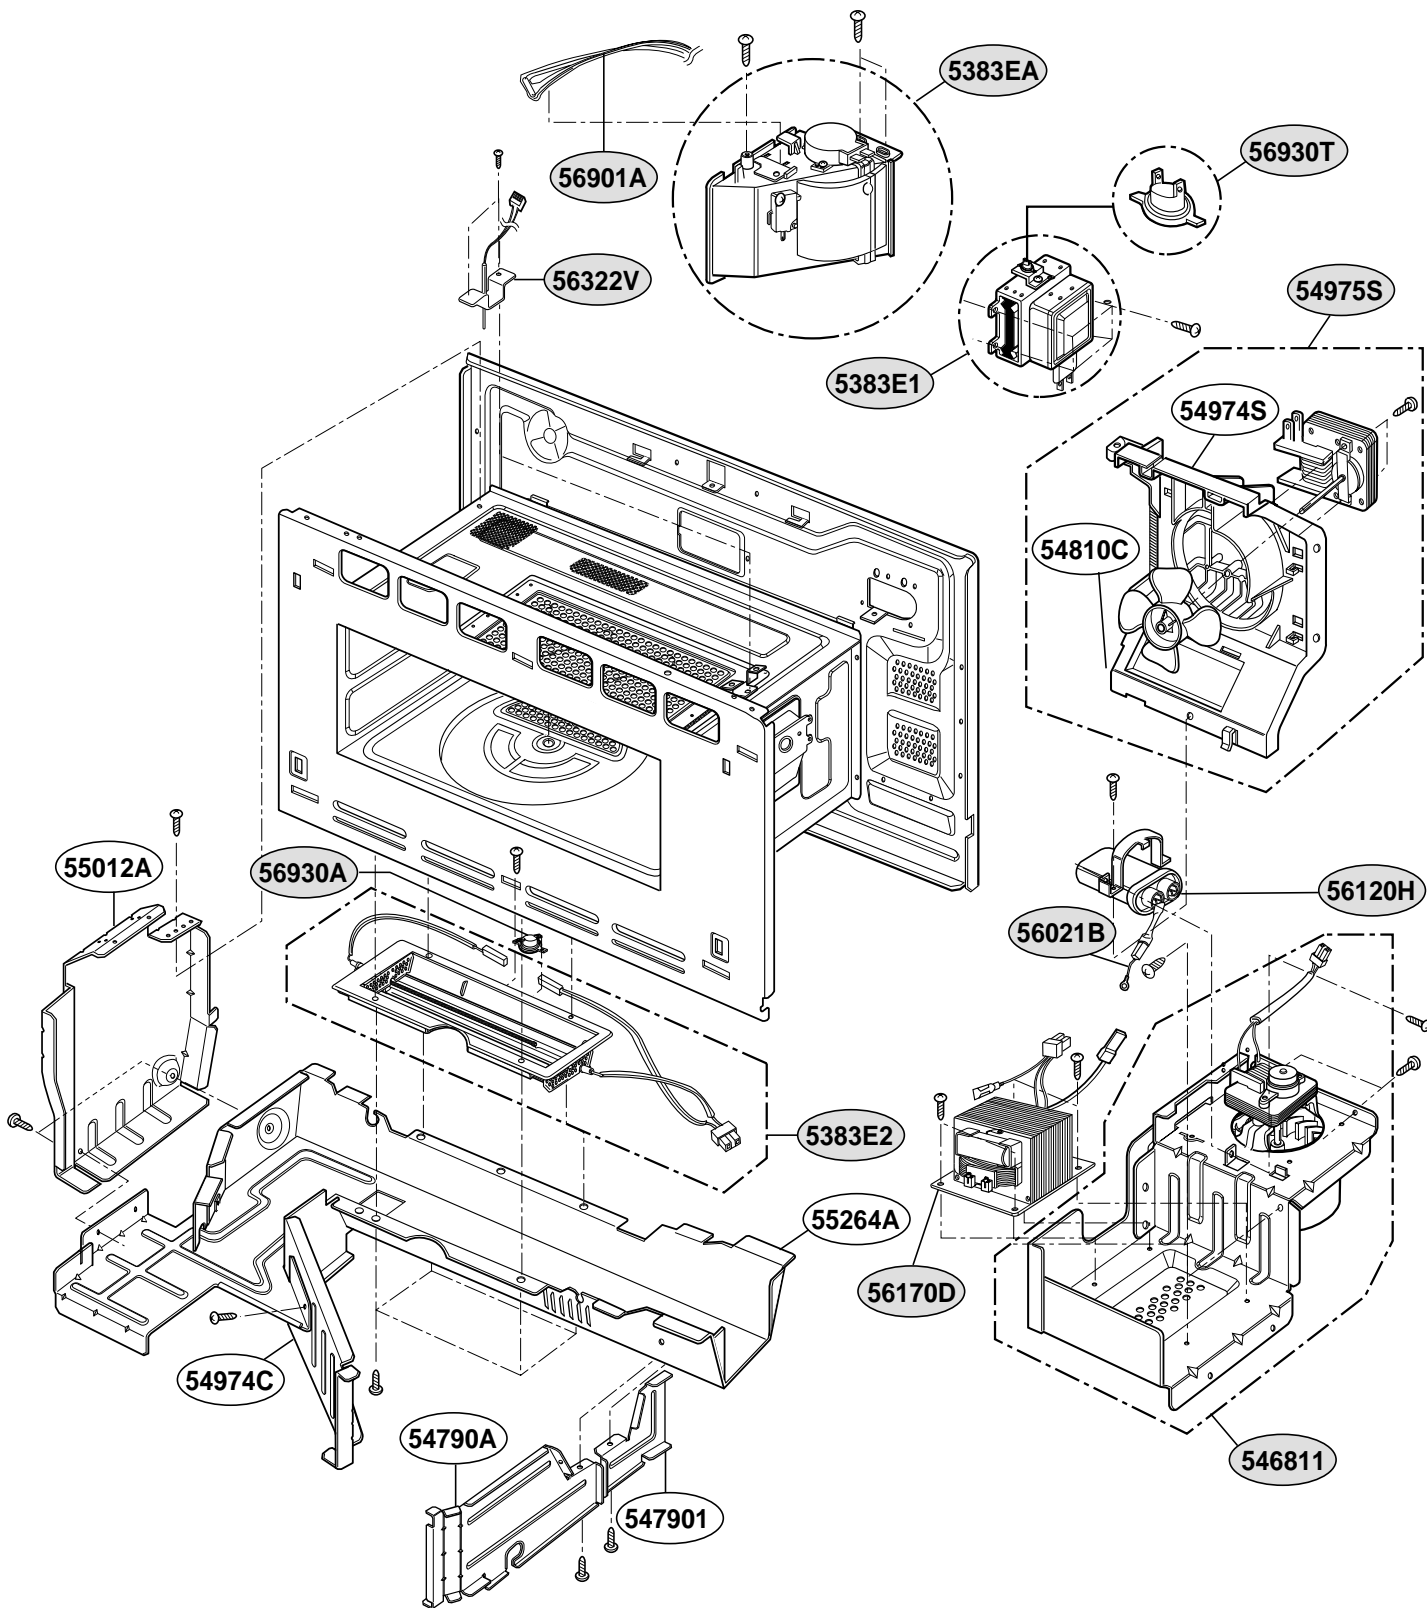

CONTROLLER PARTS

(SCB2001CSS, ZSC2000CWW, ZSC2000CBB, ZSC2001CSS)

CONTROLLER PARTS

(SCB2000CWW, SCB2000CBB, SCB2000CAA, SCB2000CCC)

OVEN CAVITY PARTS

(SCB2000CWW, SCB2000CBB, SCB2000CAA,
SCB2000CCC, SCB2001CSS, ZSC2000CWW, ZSC2000CBB, ZSC2001CSS)

LATCH BOARD PARTS

(SCB2000CWW, SCB2000CBB, SCB2000CAA,
SCB2000CCC, SCB2001CSS, ZSC2000CWW, ZSC2000CBB, ZSC2001CSS)

• LEFT

• RIGHT

INTERIOR PARTS (I)

(SCB2000CWW, SCB2000CBB, SCB2000CAA,
SCB2000CCC, SCB2001CSS, ZSC2000CWW, ZSC2000CBB, ZSC2001CSS)

INTERIOR PARTS (II)

(SCB2000CWW, SCB2000CBB, SCB2000CAA,
SCB2000CCC, SCB2001CSS, ZSC2000CWW, ZSC2000CBB, ZSC2001CSS)