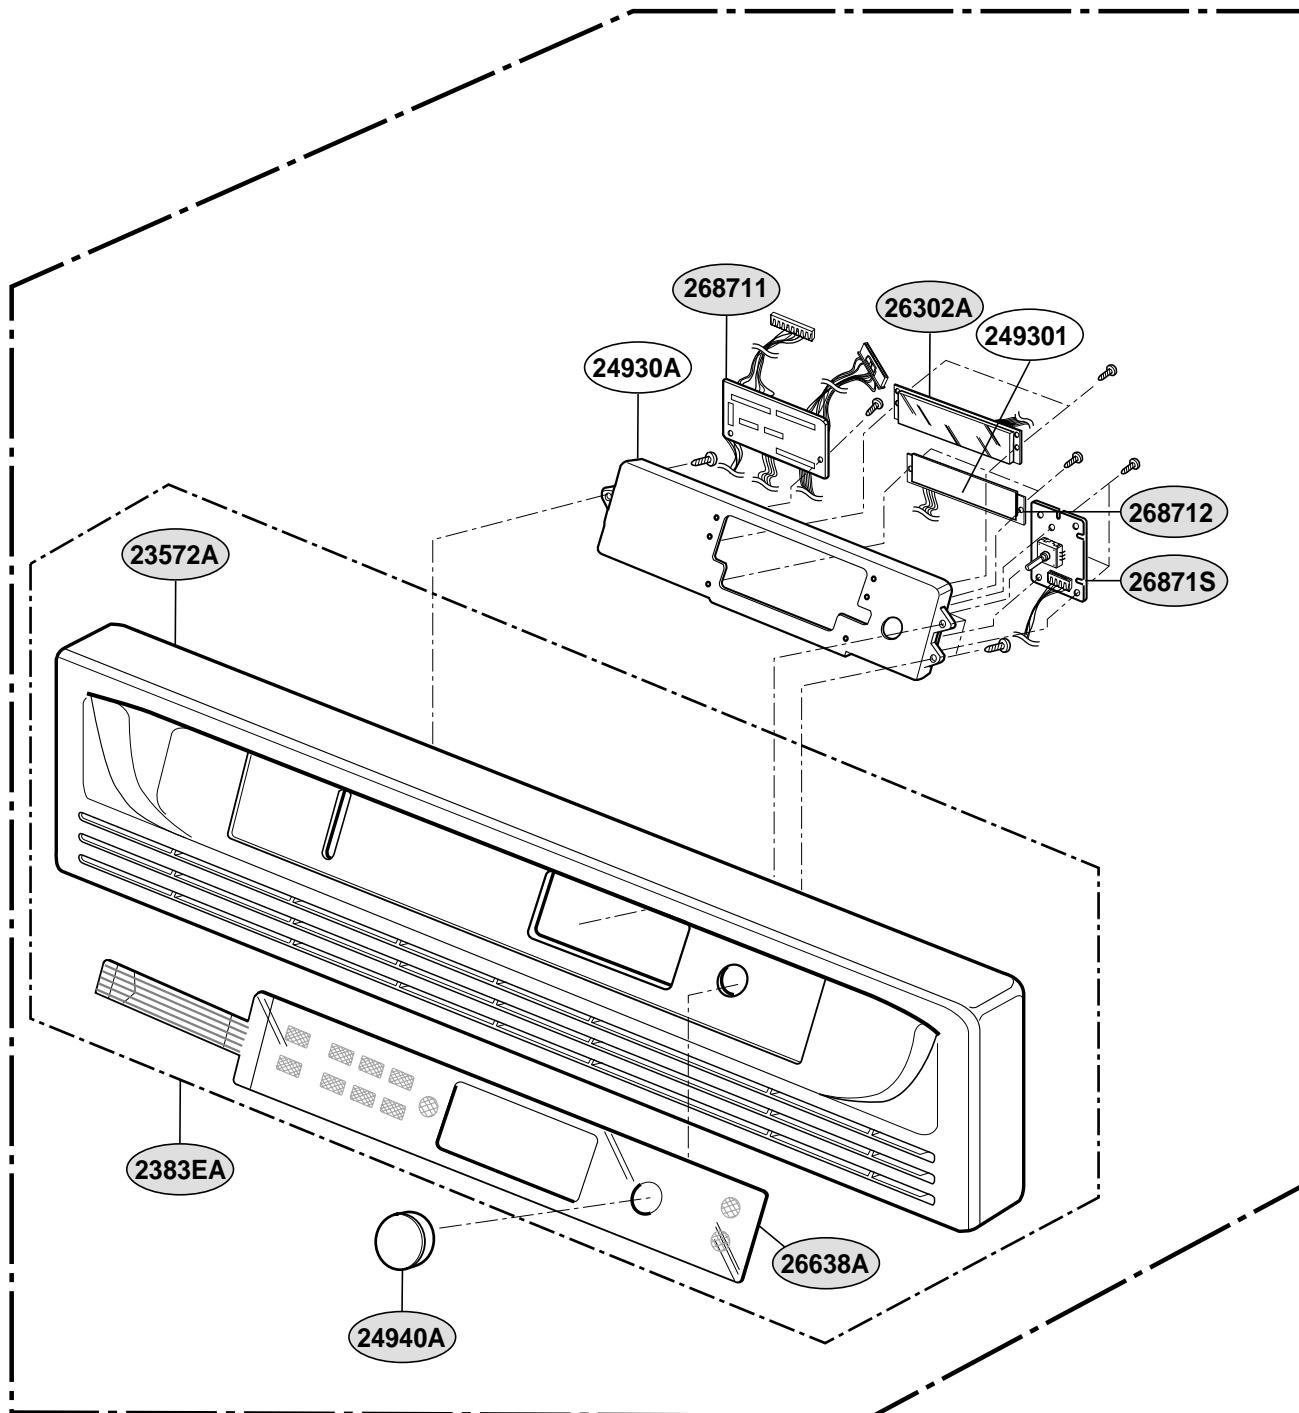

[Find Your GE Microwave Parts - Select From 3055 Models](#)

----- Manual continues below -----

EXPLODED VIEW

DOOR PARTS

(ZSC2000CWW, ZSC2000CBB, ZSC2001CSS)

EXPLODED VIEW

DOOR PARTS

(SCB2000CWW, SCB2000CBB, SCB2000CAA, SCB2000CCC, SCB2001CSS)

CONTROLLER PARTS

(SCB2001CSS, ZSC2000CWW, ZSC2000CBB, ZSC2001CSS)

CONTROLLER PARTS

(SCB2000CWW, SCB2000CBB, SCB2000CAA, SCB2000CCC)

OVEN CAVITY PARTS

(SCB2000CWW, SCB2000CBB, SCB2000CAA,
SCB2000CCC, SCB2001CSS, ZSC2000CWW, ZSC2000CBB, ZSC2001CSS)

LATCH BOARD PARTS

(SCB2000CWW, SCB2000CBB, SCB2000CAA,
SCB2000CCC, SCB2001CSS, ZSC2000CWW, ZSC2000CBB, ZSC2001CSS)

• LEFT

• RIGHT

INTERIOR PARTS (I)

(SCB2000CWW, SCB2000CBB, SCB2000CAA,
SCB2000CCC, SCB2001CSS, ZSC2000CWW, ZSC2000CBB, ZSC2001CSS)