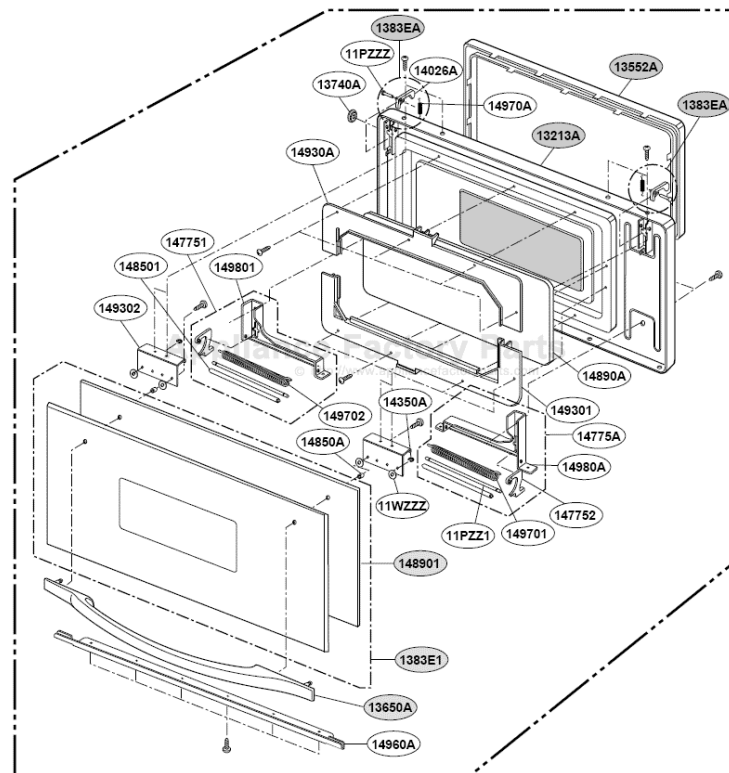

This Owner's Manual is provided and hosted by [Appliance Factory Parts](#).

GE SCB2001CSS Owner's Manual

[Shop genuine replacement parts for GE SCB2001CSS](#)

DOOR PARTS

(SCB2000CWW, SCB2000CBB, SCB2000CAA, SCB2000CCC, SCB2001CSS)

[Find Your GE Microwave Parts - Select From 3055 Models](#)

----- Manual continues below -----

EXPLODED VIEW

DOOR PARTS

(ZSC2000CWW, ZSC2000CBB, ZSC2001CSS)

EXPLODED VIEW

DOOR PARTS

(SCB2000CWW, SCB2000CBB, SCB2000CAA, SCB2000CCC, SCB2001CSS)

CONTROLLER PARTS

(SCB2001CSS, ZSC2000CWW, ZSC2000CBB, ZSC2001CSS)

CONTROLLER PARTS

(SCB2000CWW, SCB2000CBB, SCB2000CAA, SCB2000CCC)

OVEN CAVITY PARTS

(SCB2000CWW, SCB2000CBB, SCB2000CAA,
SCB2000CCC, SCB2001CSS, ZSC2000CWW, ZSC2000CBB, ZSC2001CSS)

LATCH BOARD PARTS

(SCB2000CWW, SCB2000CBB, SCB2000CAA,
SCB2000CCC, SCB2001CSS, ZSC2000CWW, ZSC2000CBB, ZSC2001CSS)

• LEFT

• RIGHT

INTERIOR PARTS (I)

(SCB2000CWW, SCB2000CBB, SCB2000CAA,
SCB2000CCC, SCB2001CSS, ZSC2000CWW, ZSC2000CBB, ZSC2001CSS)