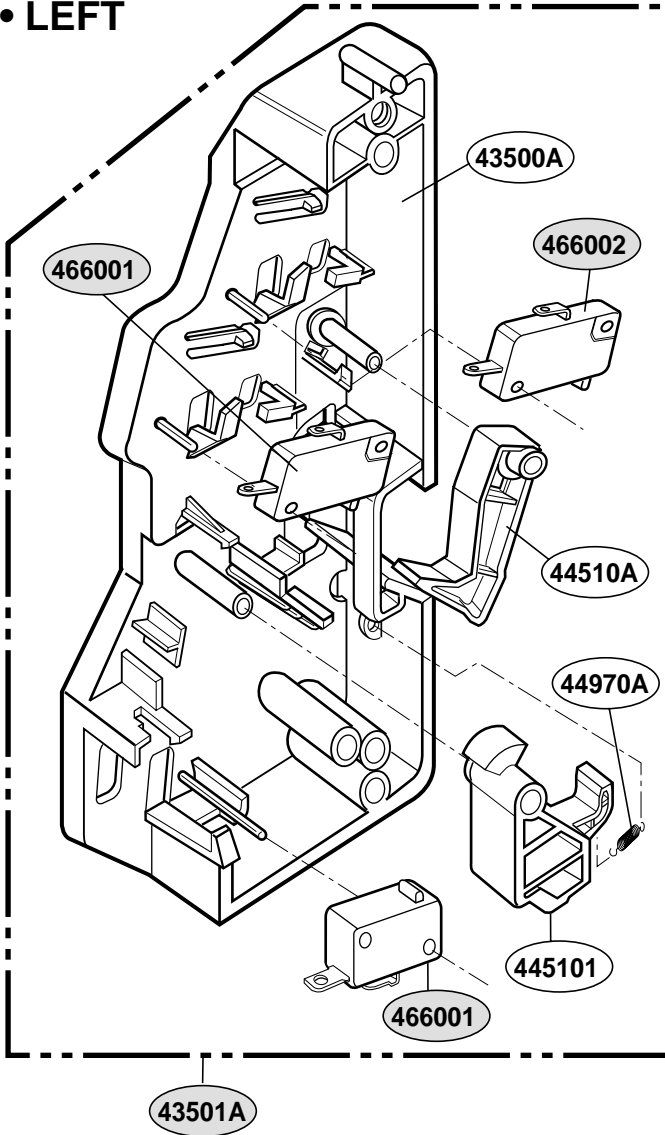

[Find Your GE Microwave Parts - Select From 3055 Models](#)

----- Manual continues below -----

EXPLODED VIEW

DOOR PARTS

(ZSC2000CWW, ZSC2000CBB, ZSC2001CSS)

EXPLODED VIEW

DOOR PARTS

(SCB2000CWW, SCB2000CBB, SCB2000CAA, SCB2000CCC, SCB2001CSS)

CONTROLLER PARTS

(SCB2001CSS, ZSC2000CWW, ZSC2000CBB, ZSC2001CSS)

CONTROLLER PARTS

(SCB2000CWW, SCB2000CBB, SCB2000CAA, SCB2000CCC)

OVEN CAVITY PARTS

(SCB2000CWW, SCB2000CBB, SCB2000CAA,
SCB2000CCC, SCB2001CSS, ZSC2000CWW, ZSC2000CBB, ZSC2001CSS)

LATCH BOARD PARTS

(SCB2000CWW, SCB2000CBB, SCB2000CAA,
SCB2000CCC, SCB2001CSS, ZSC2000CWW, ZSC2000CBB, ZSC2001CSS)

• LEFT

• RIGHT

INTERIOR PARTS (I)

(SCB2000CWW, SCB2000CBB, SCB2000CAA,
SCB2000CCC, SCB2001CSS, ZSC2000CWW, ZSC2000CBB, ZSC2001CSS)