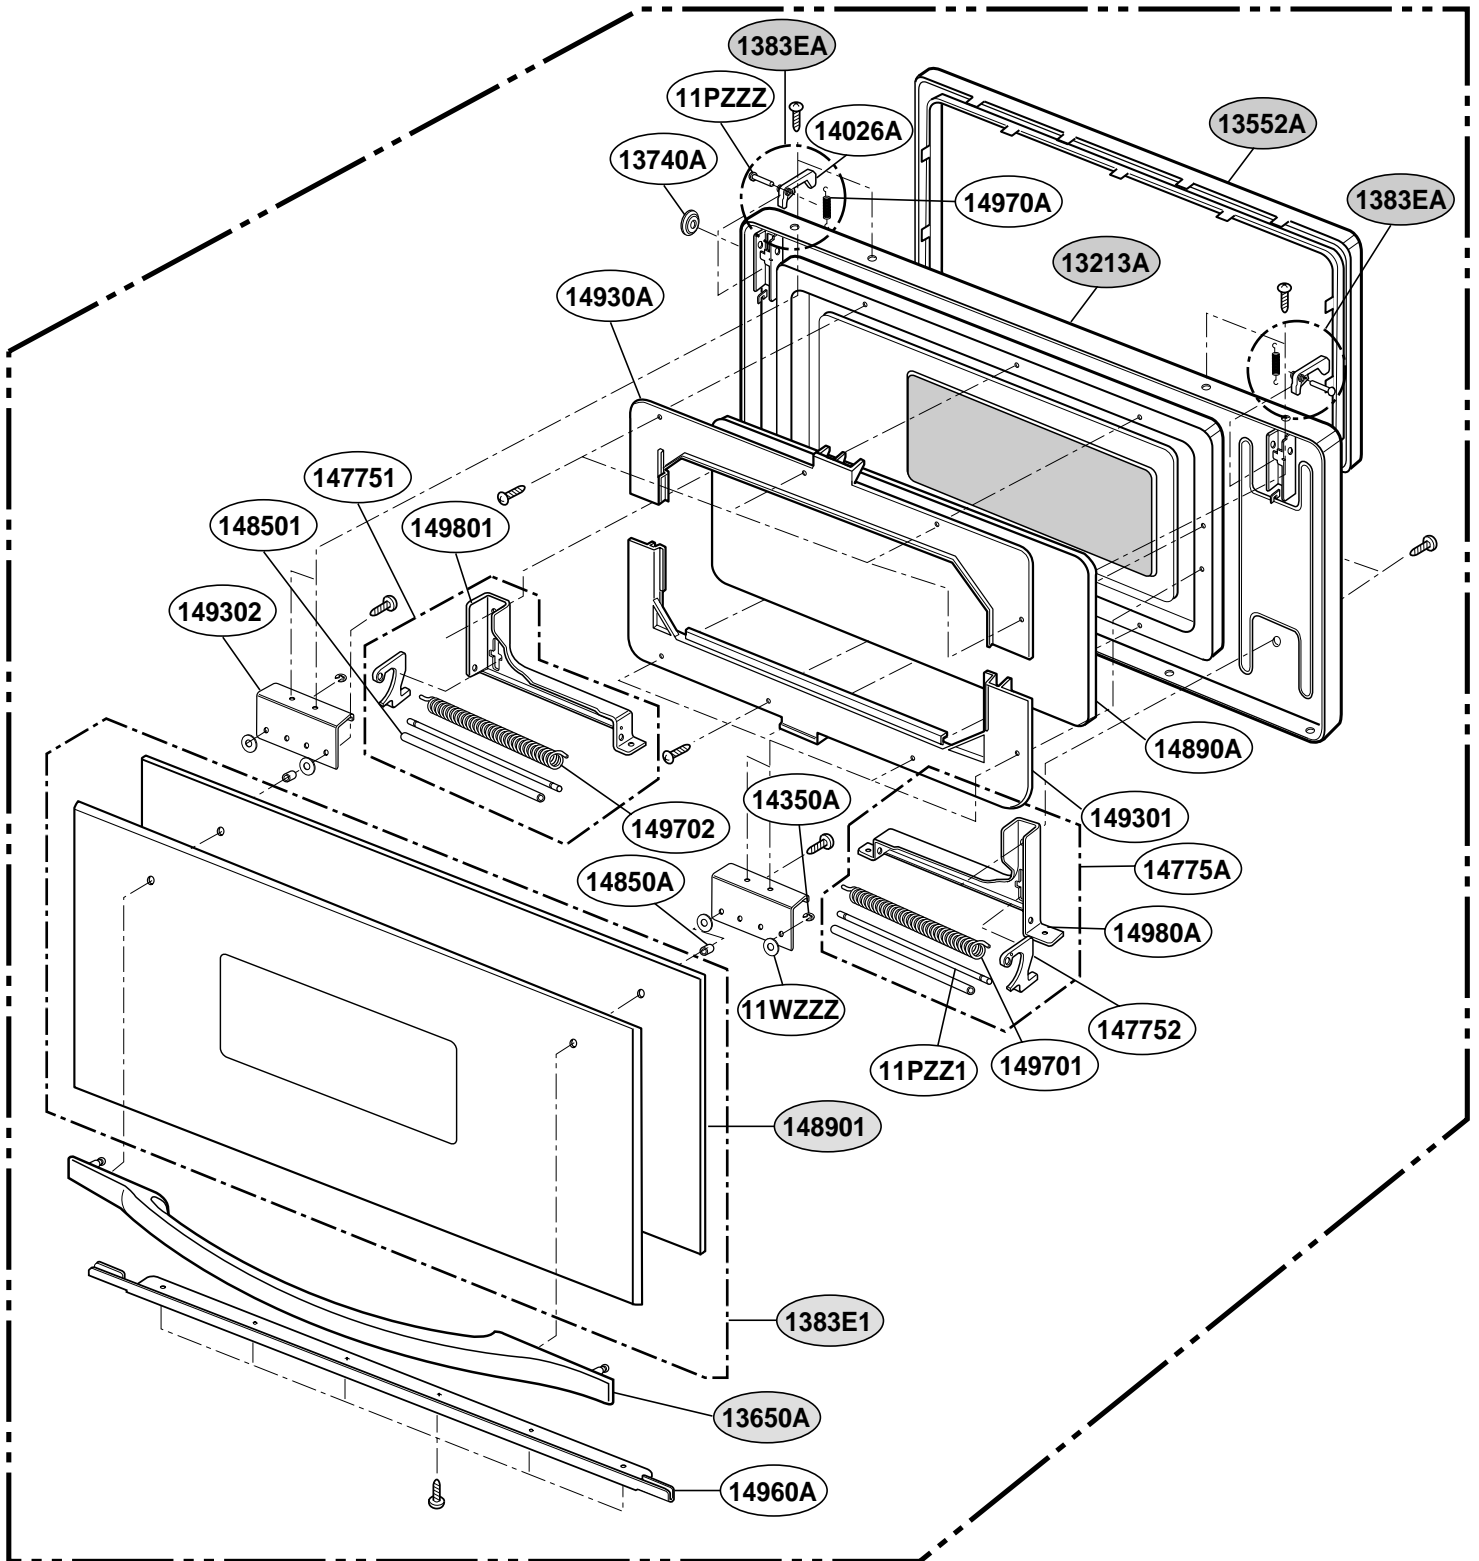

[Find Your GE Microwave Parts - Select From 3055 Models](#)

----- Manual continues below -----

EXPLODED VIEW

DOOR PARTS

(ZSC2000CWW, ZSC2000CBB, ZSC2001CSS)

EXPLODED VIEW

DOOR PARTS

(SCB2000CWW, SCB2000CBB, SCB2000CAA, SCB2000CCC, SCB2001CSS)

CONTROLLER PARTS

(SCB2001CSS, ZSC2000CWW, ZSC2000CBB, ZSC2001CSS)

CONTROLLER PARTS

(SCB2000CWW, SCB2000CBB, SCB2000CAA, SCB2000CCC)

OVEN CAVITY PARTS

(SCB2000CWW, SCB2000CBB, SCB2000CAA,
SCB2000CCC, SCB2001CSS, ZSC2000CWW, ZSC2000CBB, ZSC2001CSS)

LATCH BOARD PARTS

(SCB2000CWW, SCB2000CBB, SCB2000CAA,
SCB2000CCC, SCB2001CSS, ZSC2000CWW, ZSC2000CBB, ZSC2001CSS)

• LEFT

• RIGHT

INTERIOR PARTS (I)

(SCB2000CWW, SCB2000CBB, SCB2000CAA,
SCB2000CCC, SCB2001CSS, ZSC2000CWW, ZSC2000CBB, ZSC2001CSS)