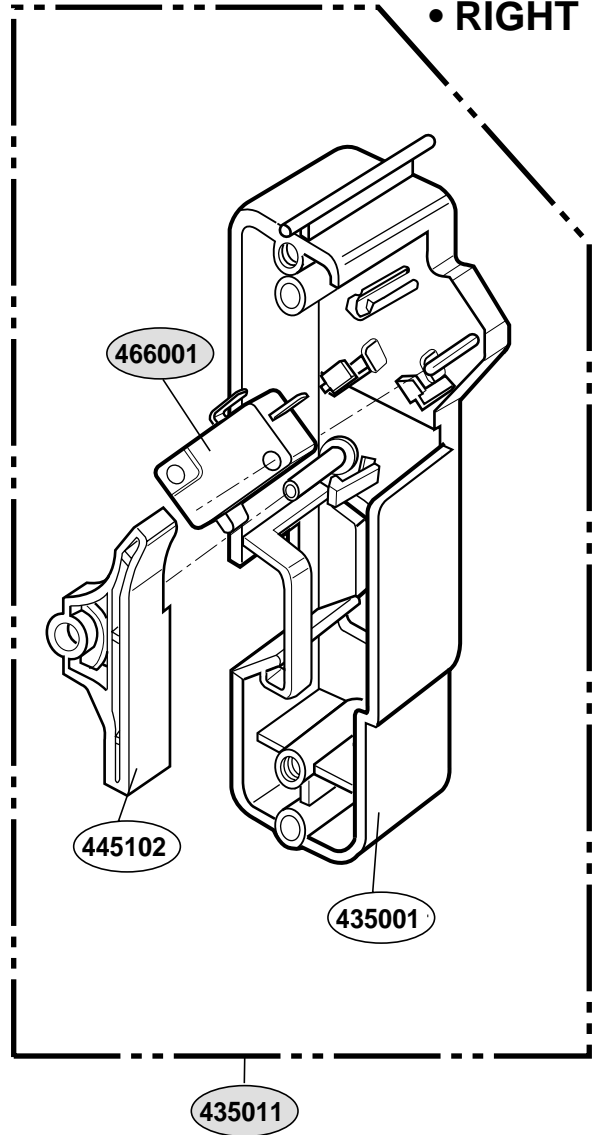

[Find Your GE Microwave Parts - Select From 3055 Models](#)

----- Manual continues below -----

EXPLODED VIEW

DOOR PARTS

(ZSC2000CWW, ZSC2000CBB, ZSC2001CSS)

EXPLODED VIEW

DOOR PARTS

(SCB2000CWW, SCB2000CBB, SCB2000CAA, SCB2000CCC, SCB2001CSS)

CONTROLLER PARTS

(SCB2001CSS, ZSC2000CWW, ZSC2000CBB, ZSC2001CSS)

CONTROLLER PARTS

(SCB2000CWW, SCB2000CBB, SCB2000CAA, SCB2000CCC)

OVEN CAVITY PARTS

(SCB2000CWW, SCB2000CBB, SCB2000CAA,
SCB2000CCC, SCB2001CSS, ZSC2000CWW, ZSC2000CBB, ZSC2001CSS)

LATCH BOARD PARTS

(SCB2000CWW, SCB2000CBB, SCB2000CAA,
SCB2000CCC, SCB2001CSS, ZSC2000CWW, ZSC2000CBB, ZSC2001CSS)

• LEFT

• RIGHT

INTERIOR PARTS (I)

(SCB2000CWW, SCB2000CBB, SCB2000CAA,
SCB2000CCC, SCB2001CSS, ZSC2000CWW, ZSC2000CBB, ZSC2001CSS)