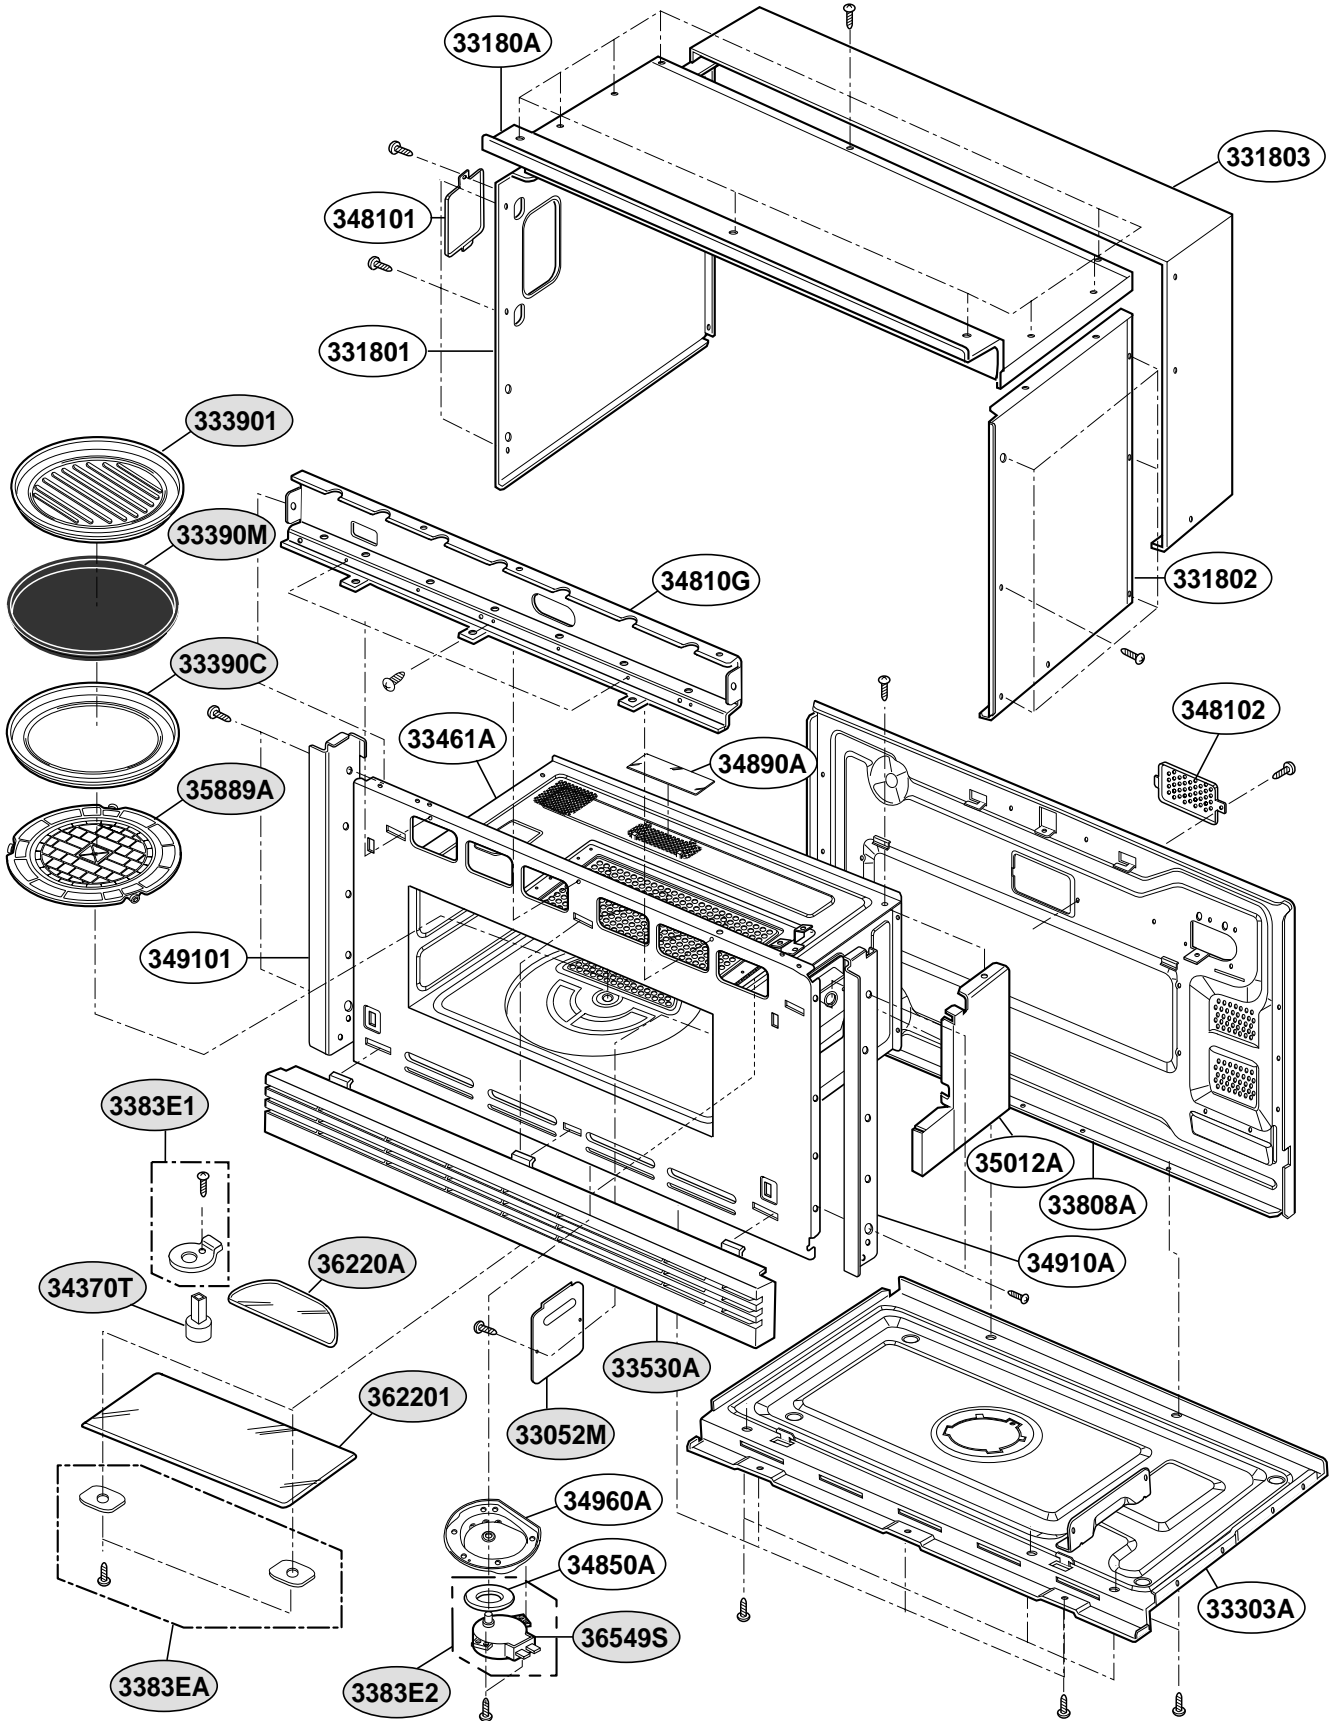

[Find Your GE Microwave Parts - Select From 3055 Models](#)

----- Manual continues below -----

EXPLODED VIEW

DOOR PARTS

(ZSC2000CWW, ZSC2000CBB, ZSC2001CSS)

EXPLODED VIEW

DOOR PARTS

(SCB2000CWW, SCB2000CBB, SCB2000CAA, SCB2000CCC, SCB2001CSS)

CONTROLLER PARTS

(SCB2001CSS, ZSC2000CWW, ZSC2000CBB, ZSC2001CSS)

CONTROLLER PARTS

(SCB2000CWW, SCB2000CBB, SCB2000CAA, SCB2000CCC)

OVEN CAVITY PARTS

(SCB2000CWW, SCB2000CBB, SCB2000CAA,
SCB2000CCC, SCB2001CSS, ZSC2000CWW, ZSC2000CBB, ZSC2001CSS)

LATCH BOARD PARTS

(SCB2000CWW, SCB2000CBB, SCB2000CAA,
SCB2000CCC, SCB2001CSS, ZSC2000CWW, ZSC2000CBB, ZSC2001CSS)

• LEFT

• RIGHT

INTERIOR PARTS (I)

(SCB2000CWW, SCB2000CBB, SCB2000CAA,
SCB2000CCC, SCB2001CSS, ZSC2000CWW, ZSC2000CBB, ZSC2001CSS)

INTERIOR PARTS (II)

(SCB2000CWW, SCB2000CBB, SCB2000CAA,
SCB2000CCC, SCB2001CSS, ZSC2000CWW, ZSC2000CBB, ZSC2001CSS)