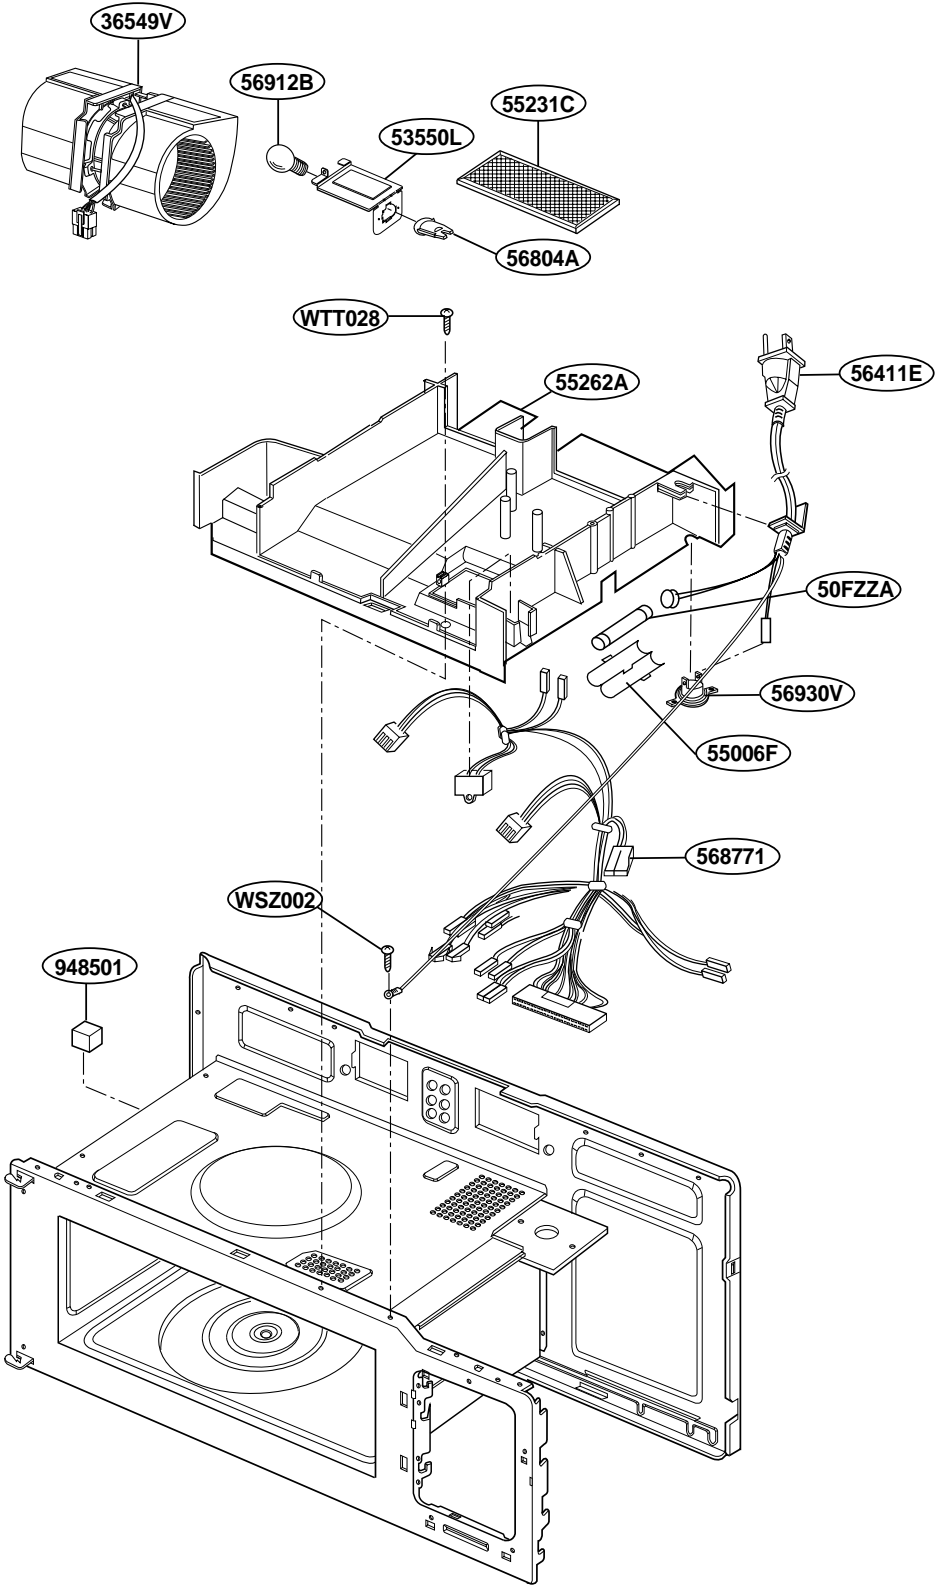

----- Manual continues below -----

EXPLODED VIEW

MODEL : TMH14XL

DOOR PARTS

CONTROLLER PARTS

OVEN CAVITY PARTS

LATCH BOARD PARTS

INTERIOR PARTS(I)

INTERIOR PARTS (II)

INSTALLATION PARTS