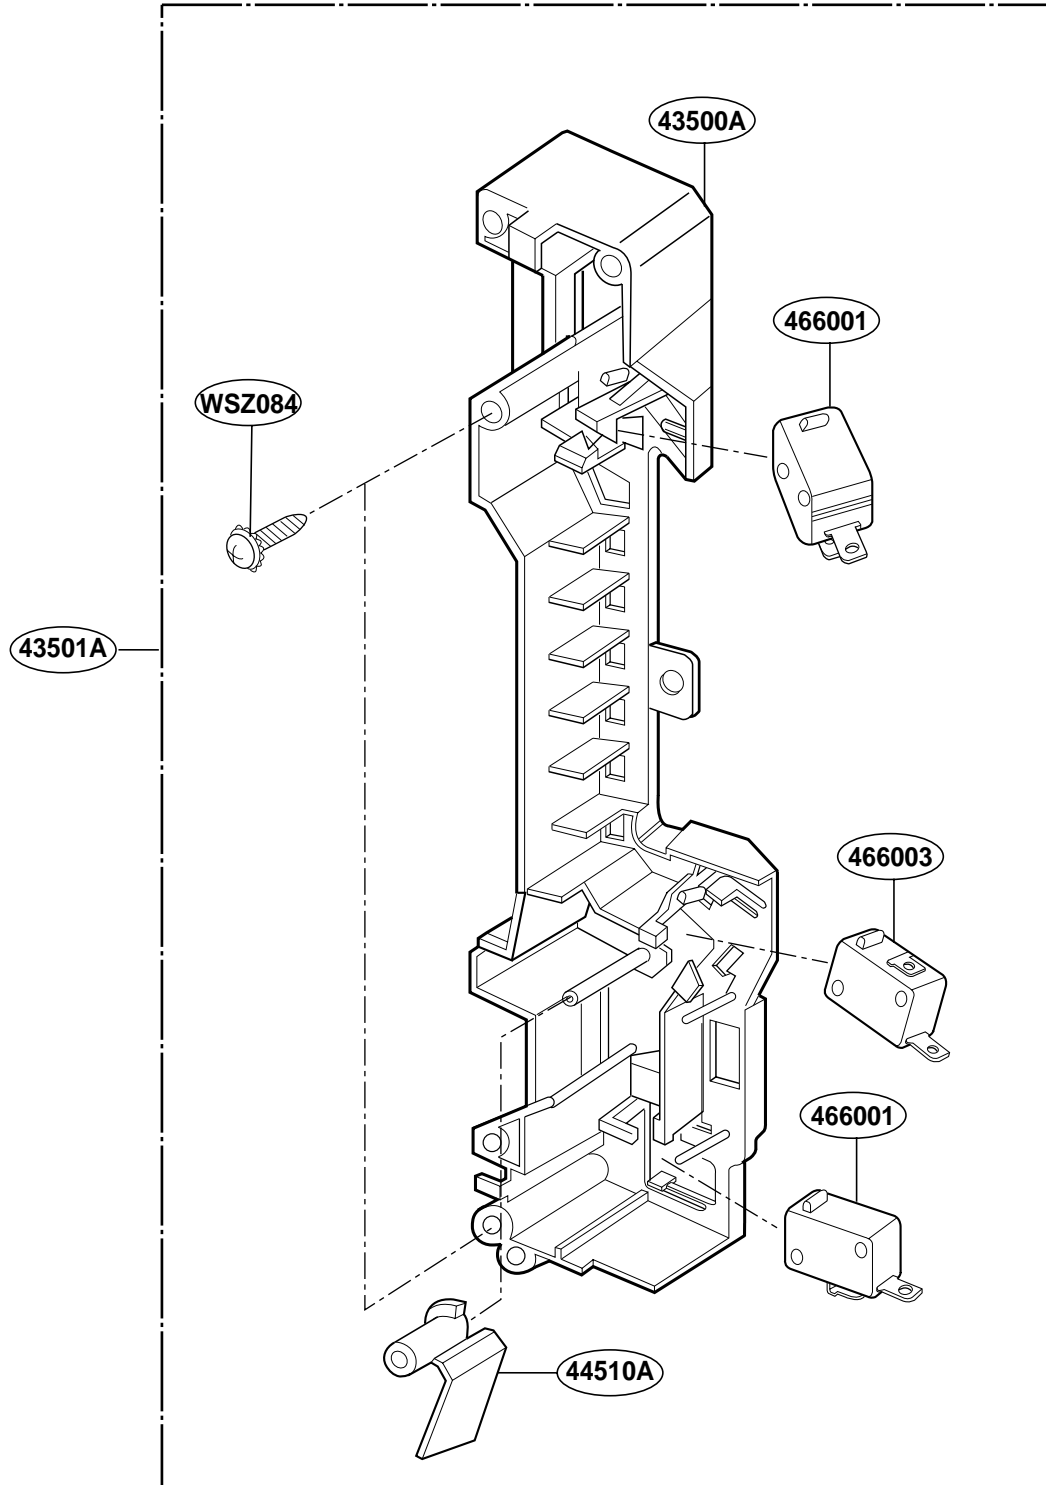

----- Manual continues below -----

EXPLODED VIEW

MODEL : TMH14XL

DOOR PARTS

CONTROLLER PARTS

OVEN CAVITY PARTS

LATCH BOARD PARTS

INTERIOR PARTS(I)

INTERIOR PARTS (II)

INSTALLATION PARTS