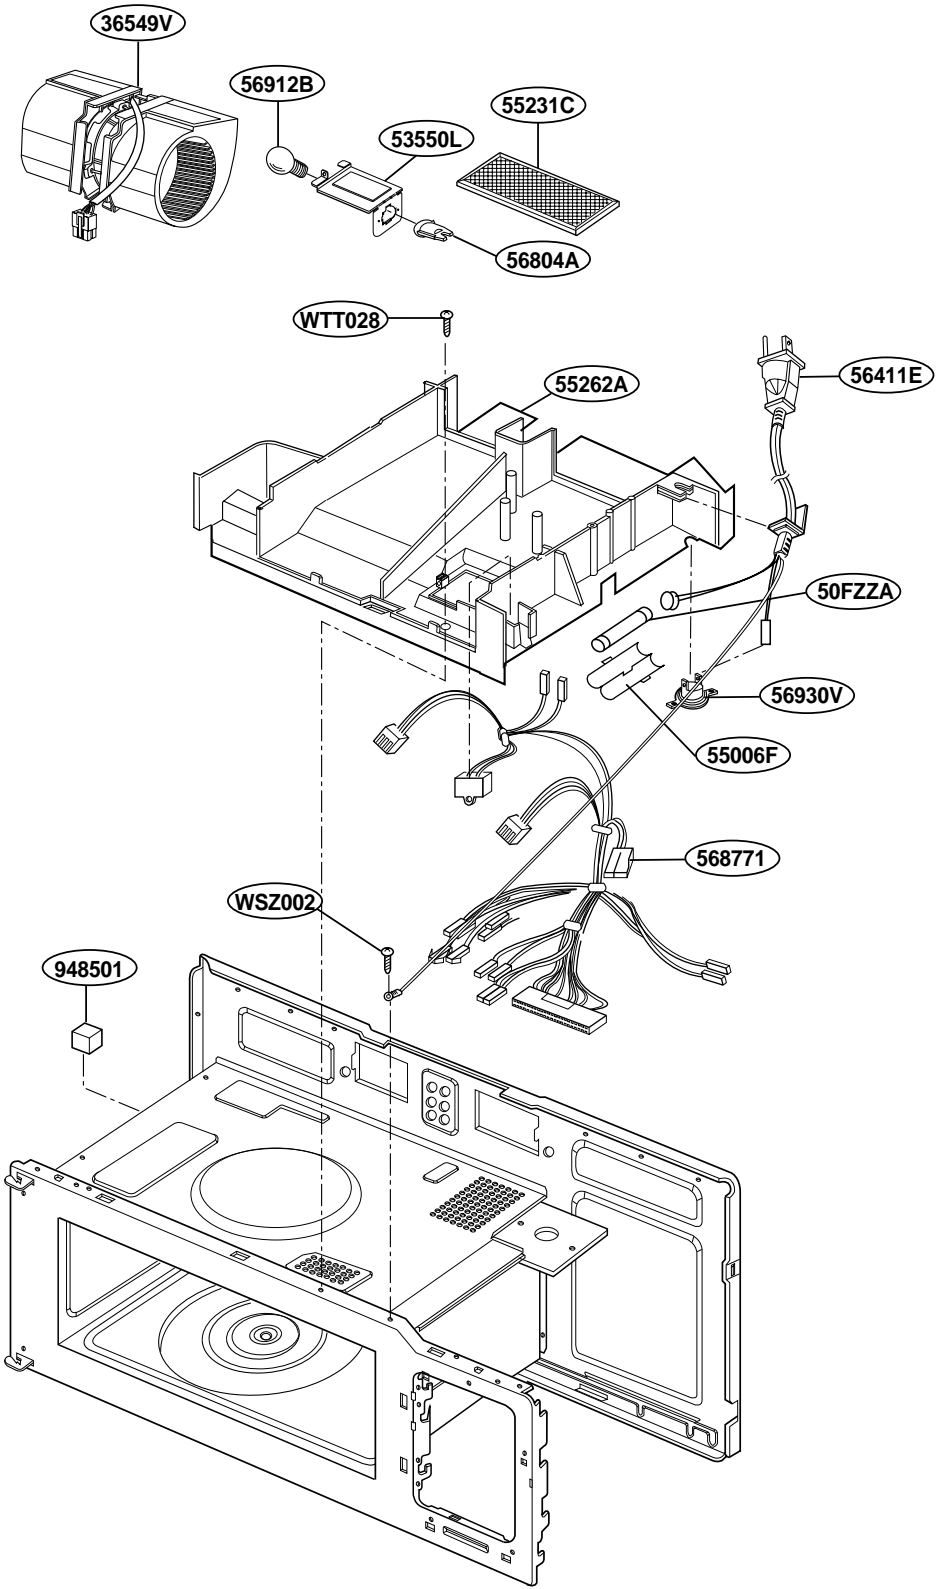

EXPLODED VIEW

MODEL : TMH14XL

DOOR PARTS

CONTROLLER PARTS

OVEN CAVITY PARTS

LATCH BOARD PARTS

INTERIOR PARTS(I)

INTERIOR PARTS (II)

INSTALLATION PARTS