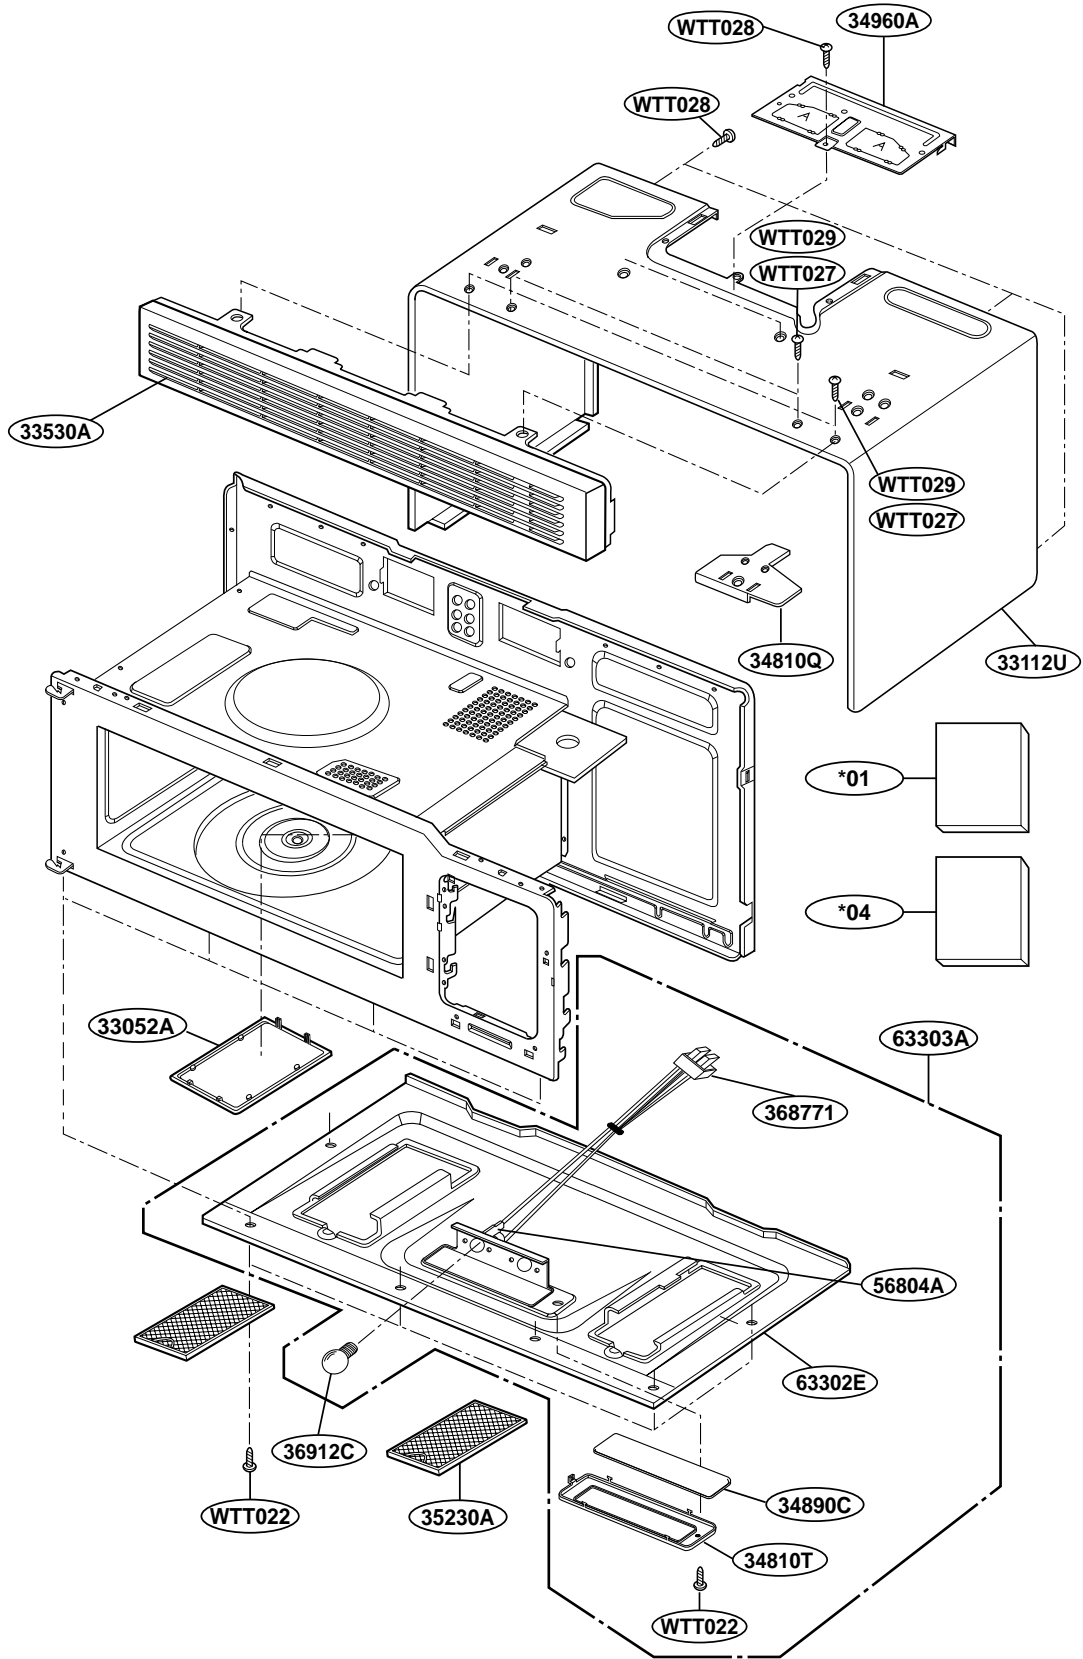

----- Manual continues below -----

EXPLODED VIEW

MODEL : TMH14XL

DOOR PARTS

CONTROLLER PARTS

OVEN CAVITY PARTS

LATCH BOARD PARTS

INTERIOR PARTS(I)

INTERIOR PARTS (II)

INSTALLATION PARTS