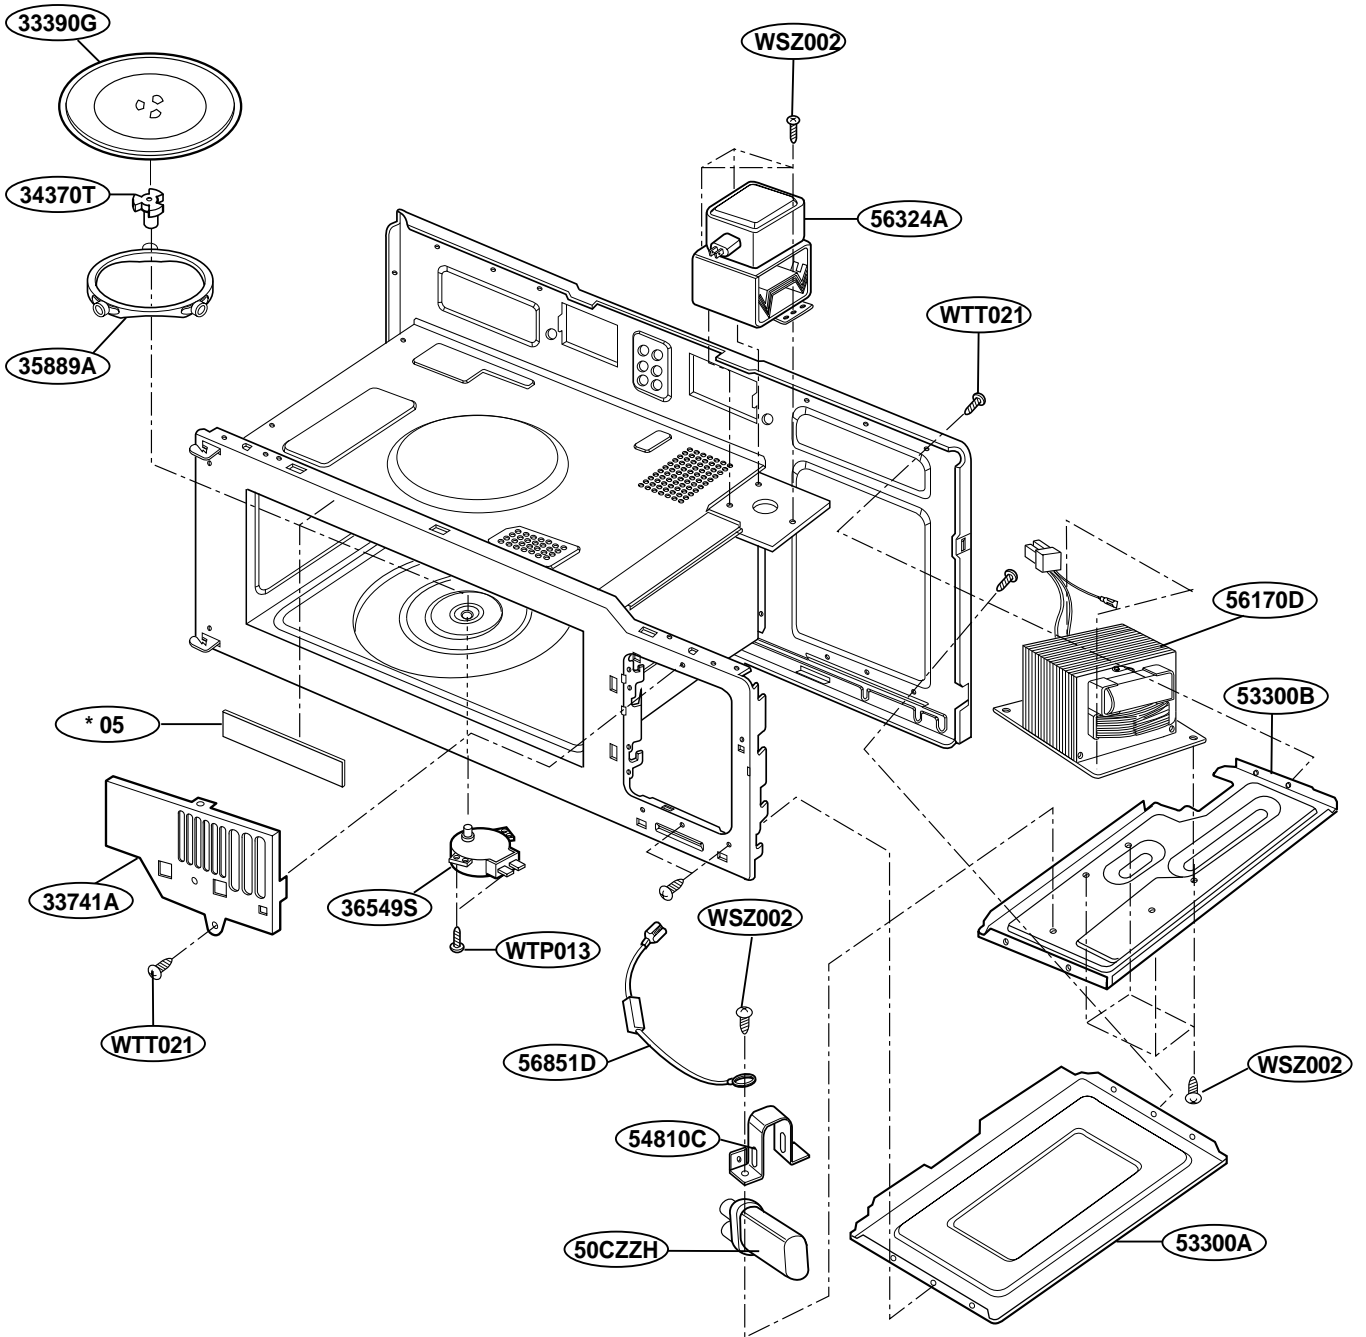

----- Manual continues below -----

EXPLODED VIEW

MODEL : TMH14XL

DOOR PARTS

CONTROLLER PARTS

OVEN CAVITY PARTS

LATCH BOARD PARTS

INTERIOR PARTS(I)

INTERIOR PARTS (II)

INSTALLATION PARTS