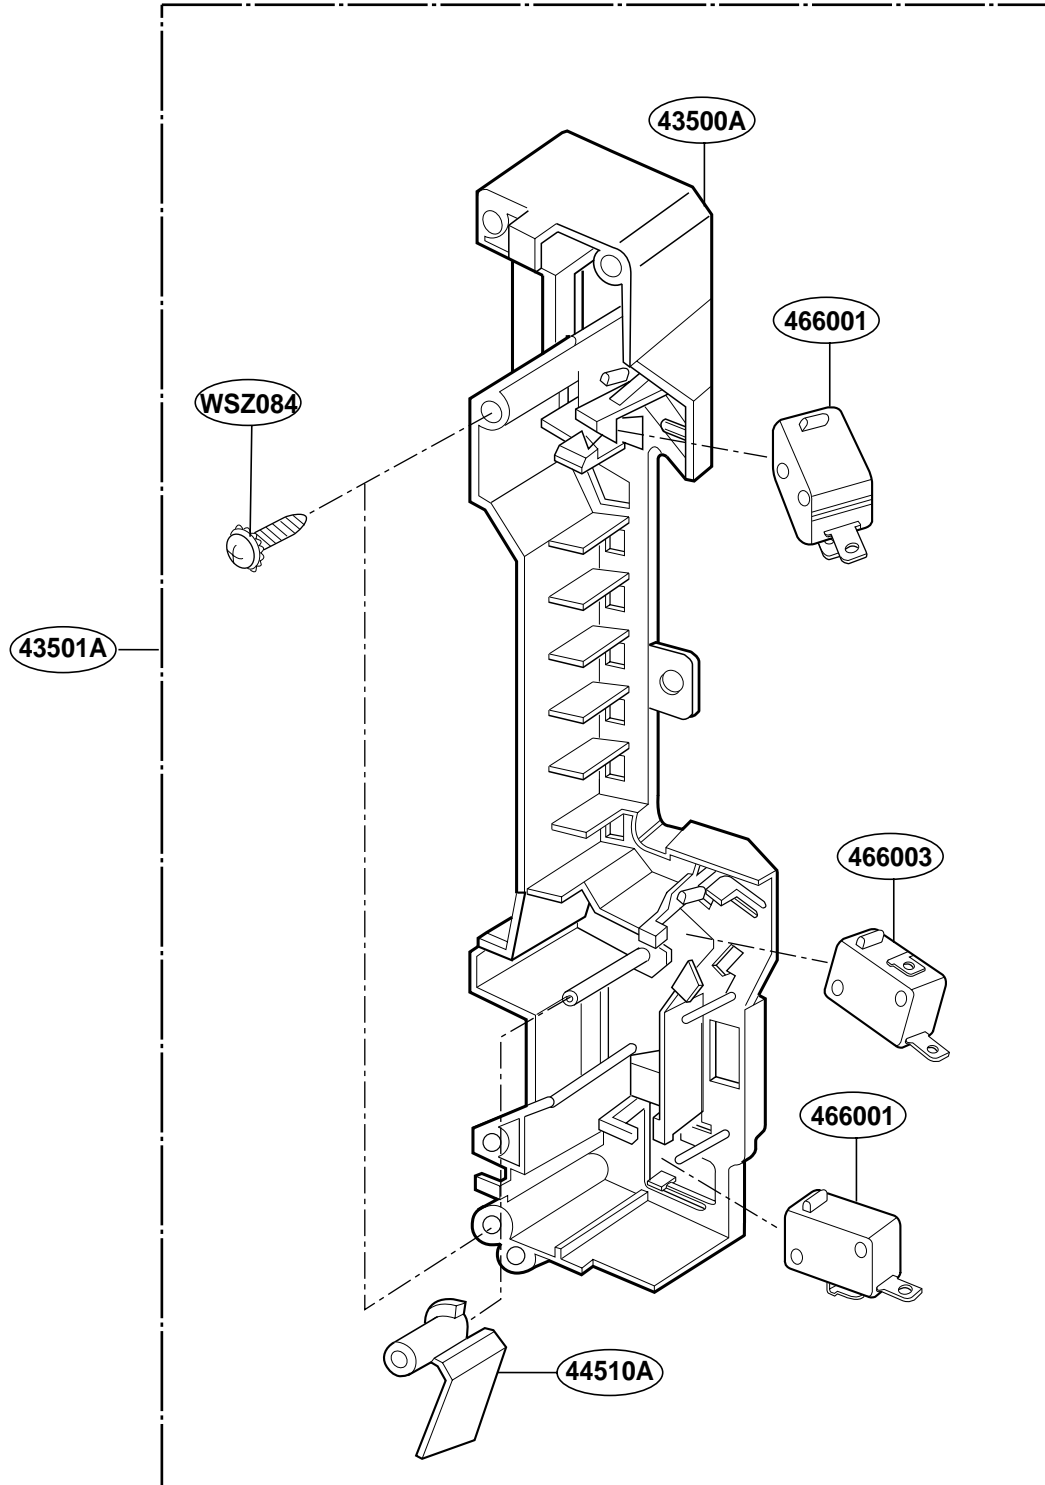

EXPLODED VIEW

MODEL : TMH14XL

DOOR PARTS

CONTROLLER PARTS

OVEN CAVITY PARTS

LATCH BOARD PARTS

INTERIOR PARTS(I)

INTERIOR PARTS (II)

INSTALLATION PARTS