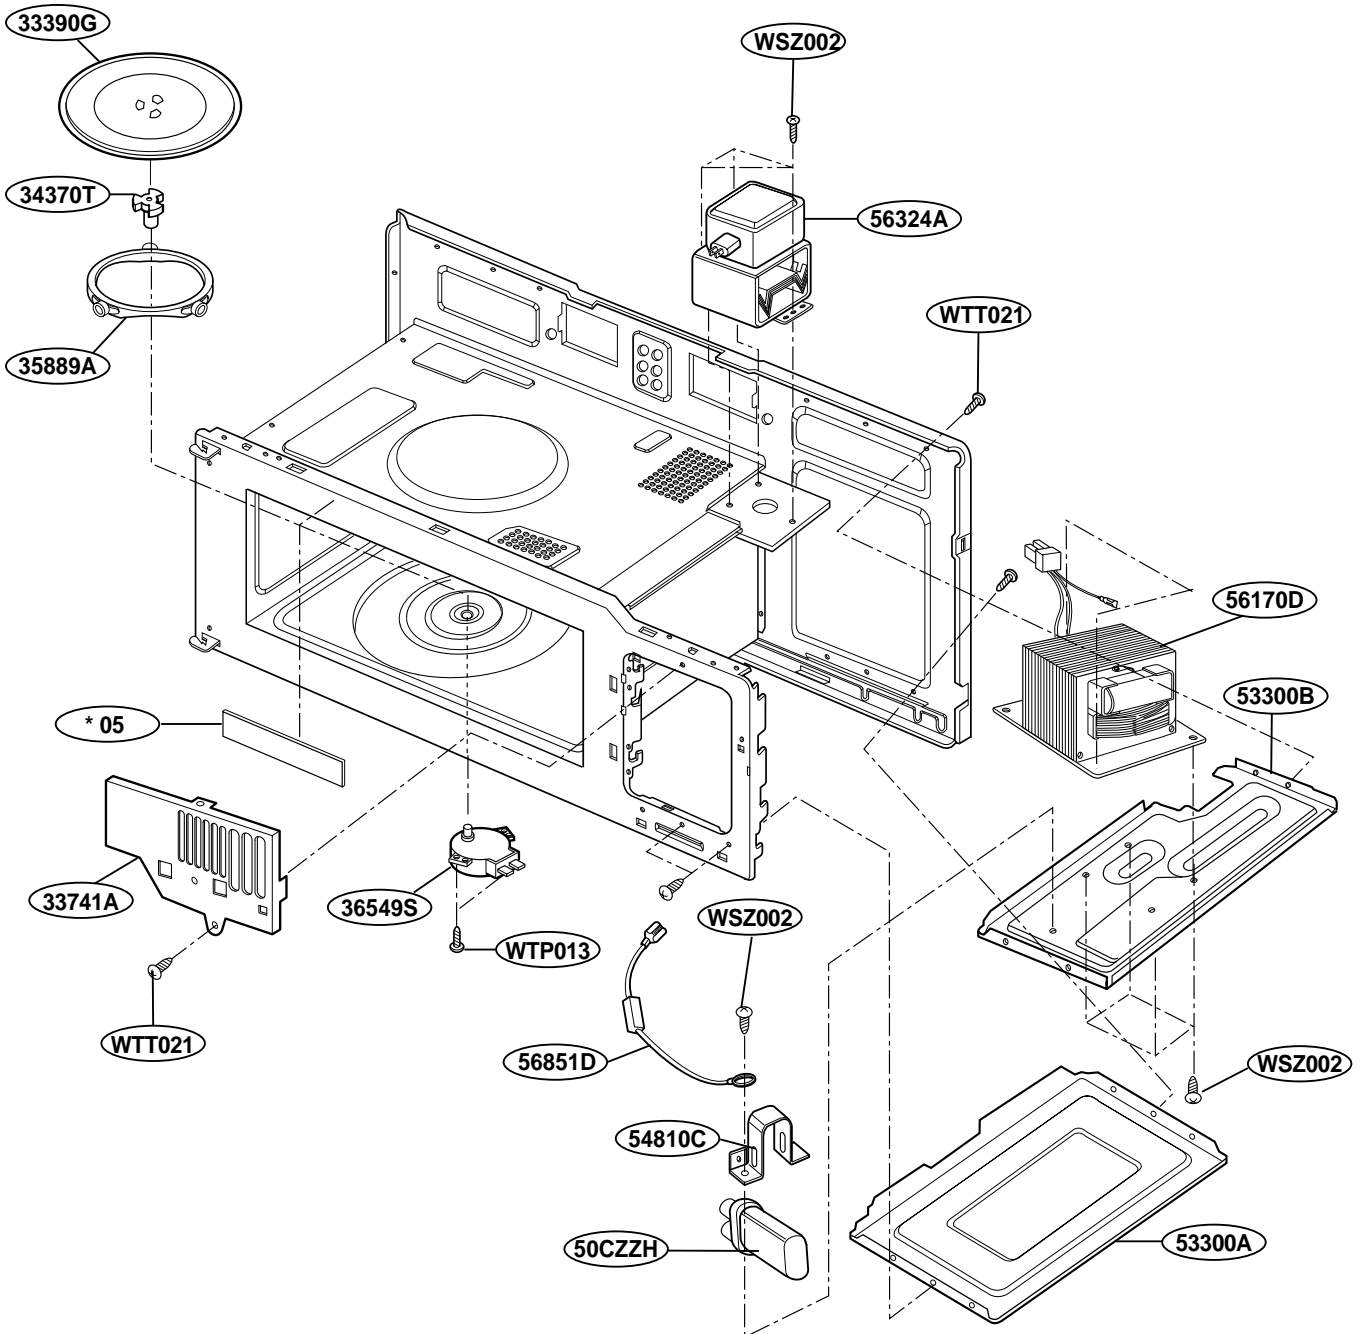

EXPLODED VIEW

MODEL : TMH14XL

DOOR PARTS

CONTROLLER PARTS

OVEN CAVITY PARTS

LATCH BOARD PARTS

INTERIOR PARTS(I)

INTERIOR PARTS (II)

INSTALLATION PARTS