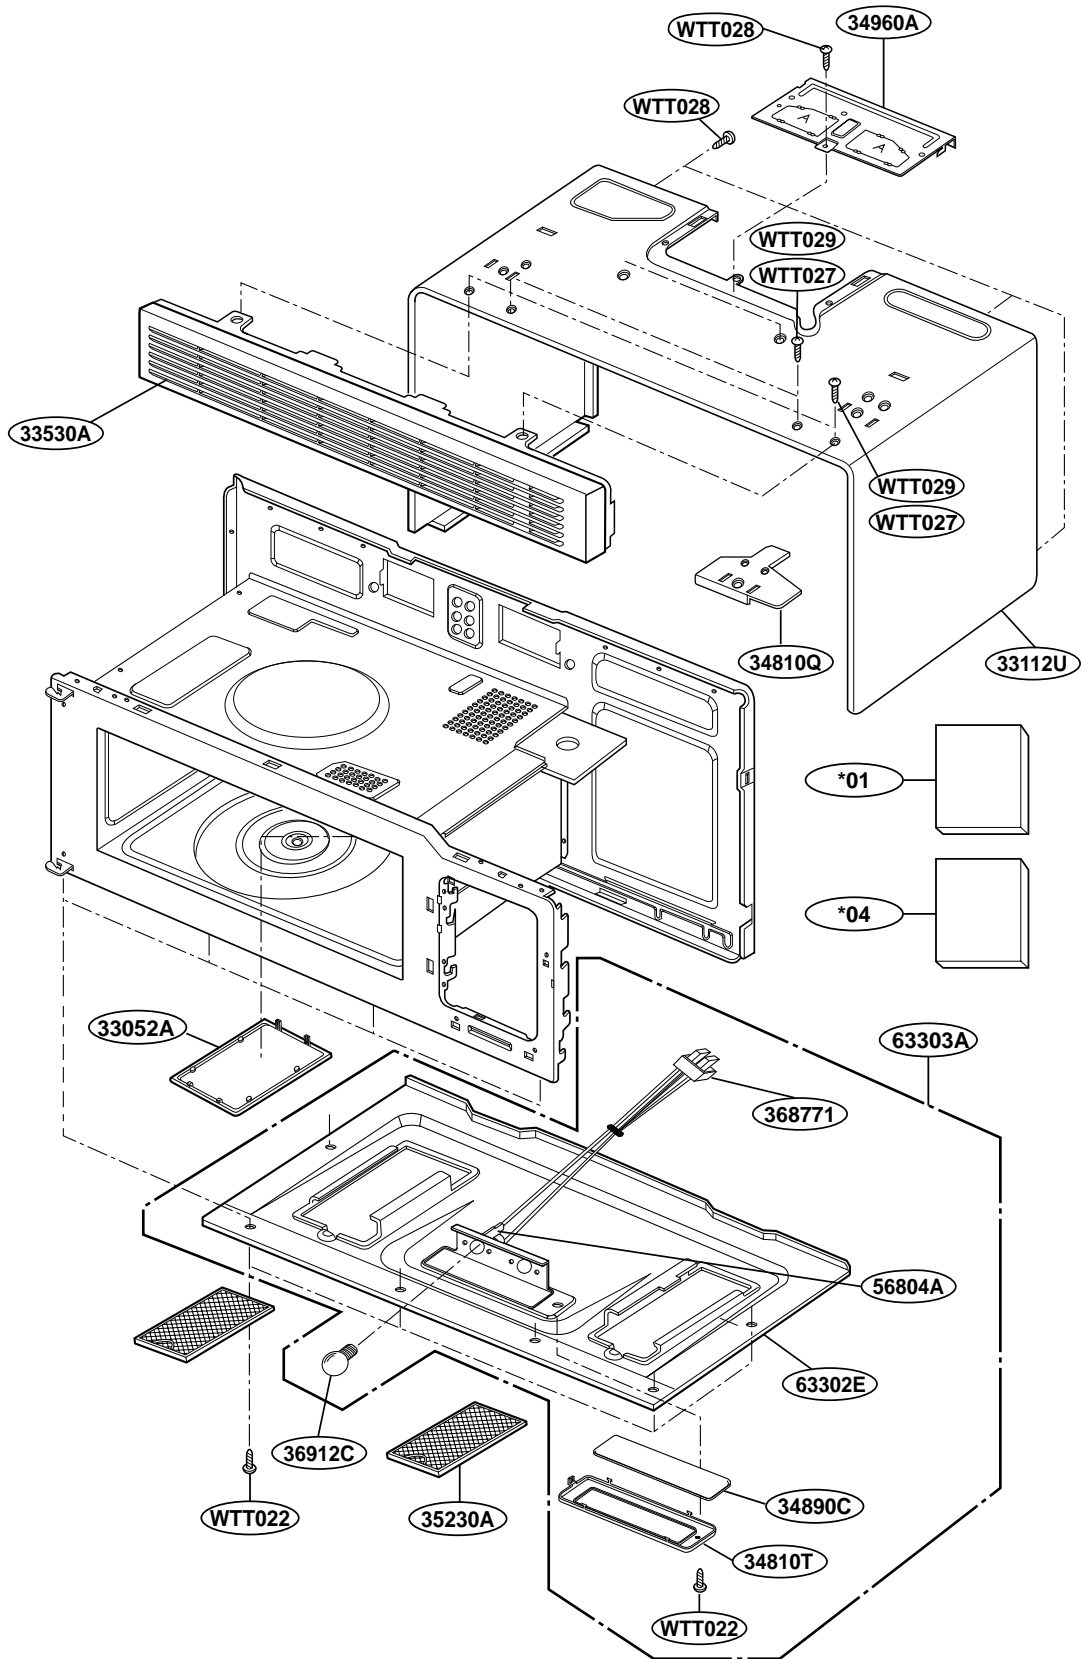

EXPLODED VIEW

MODEL : TMH14XL

DOOR PARTS

CONTROLLER PARTS

OVEN CAVITY PARTS

LATCH BOARD PARTS

INTERIOR PARTS(I)

INTERIOR PARTS (II)

INSTALLATION PARTS