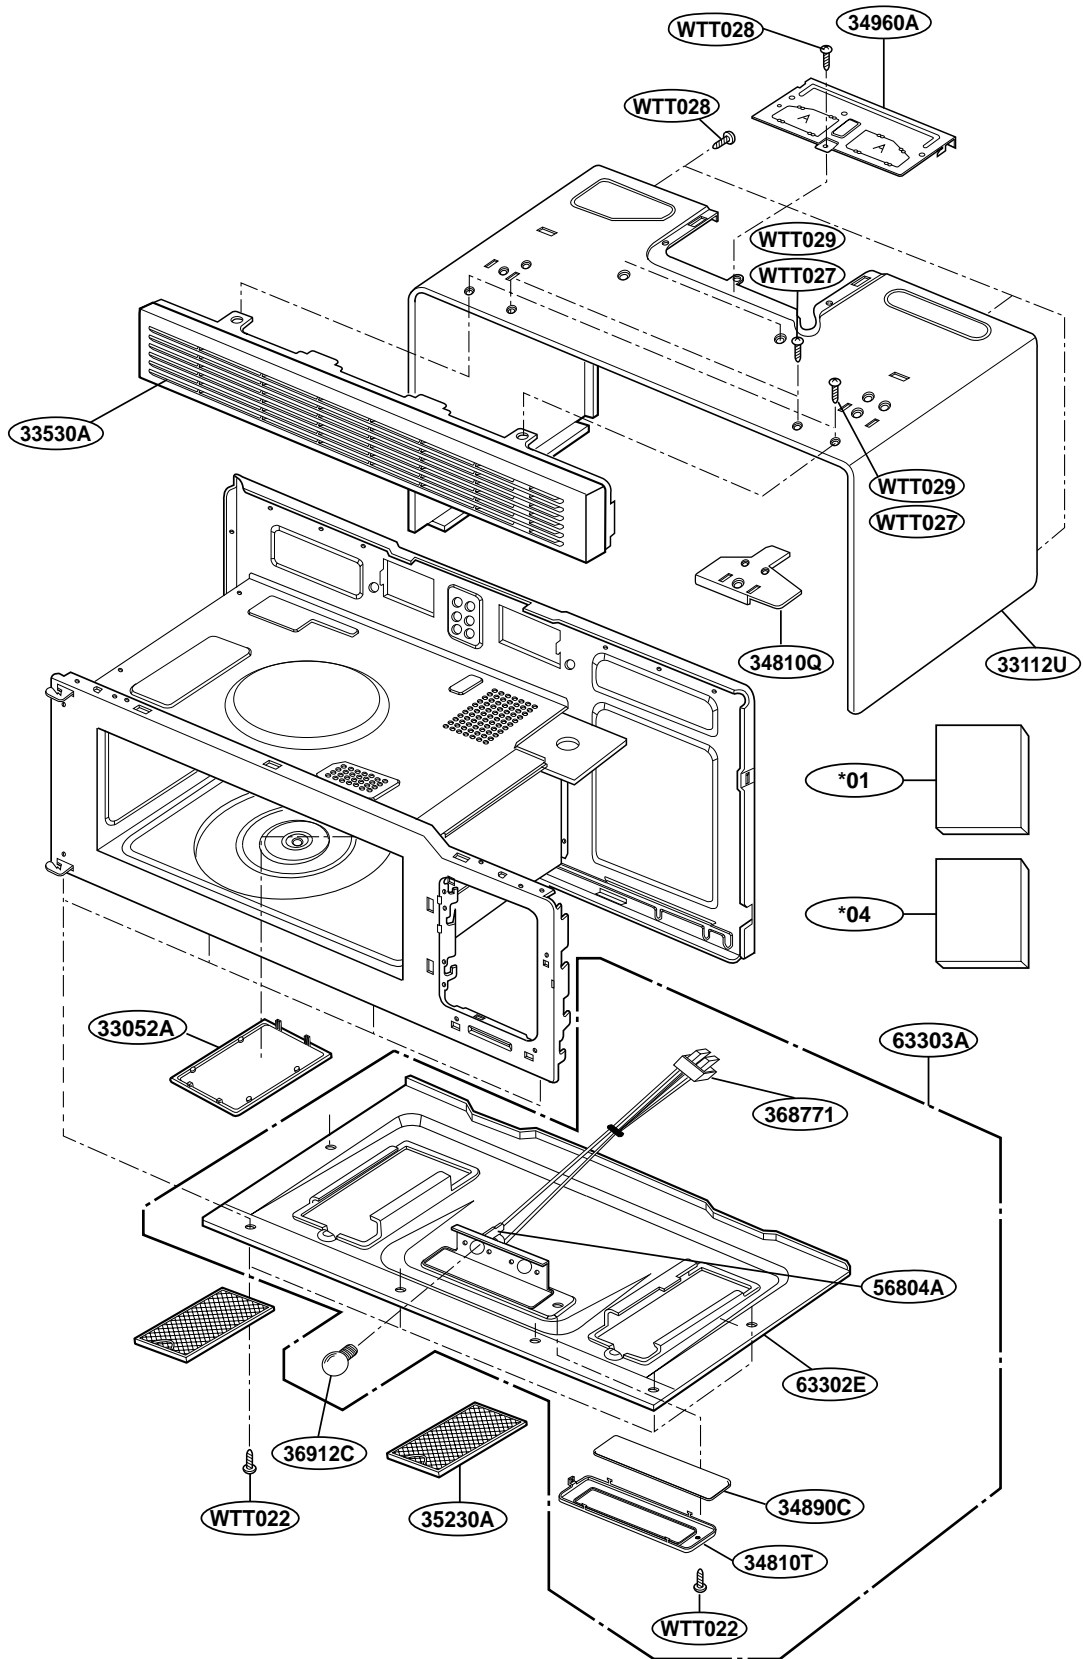

OVEN CAVITY PARTS