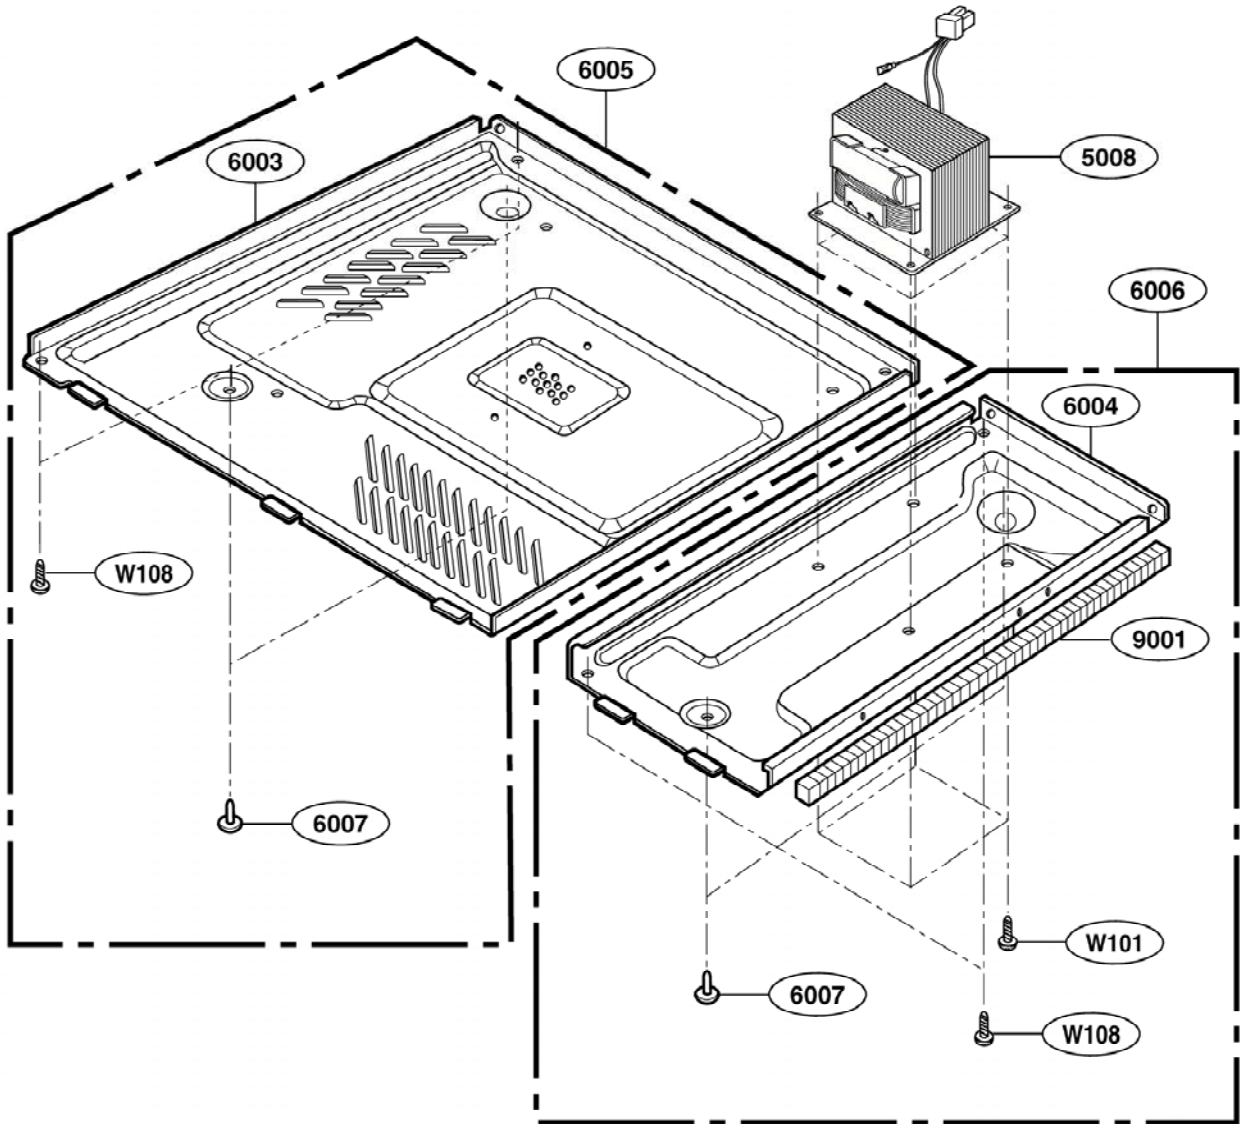

----- Manual continues below -----

EXPLODED VIEW

INTRODUCTION
MODEL: UMC5200AA

Serial Number Identification

(Figure Check First & Second)

ex) 5 0 □□□□□□□□

DOOR PARTS

CONTROL PANEL PARTS

OVEN CAVITY PARTS

LATCH BOARD PARTS

INTERIOR PARTS (I)

Model: UMC5200AAW
UMC5200AAB
UMC5200AAQ
UMC5200AAS

Serial No.	Check the rating label of Model and order SVC parts according to the Serial No.
50 □ □ □ □ □ □ □ □	

INTERIOR PARTS (II)

Model: UMC5200AAW
 UMC5200AAB
 UMC5200AAQ
 UMC5200AAS

Serial No.	Check the rating label of Model and order SVC parts according to the Serial No.
51 □ □ □ □ □ □ □ □	

BASE PLATE PARTS

SENSOR PARTS