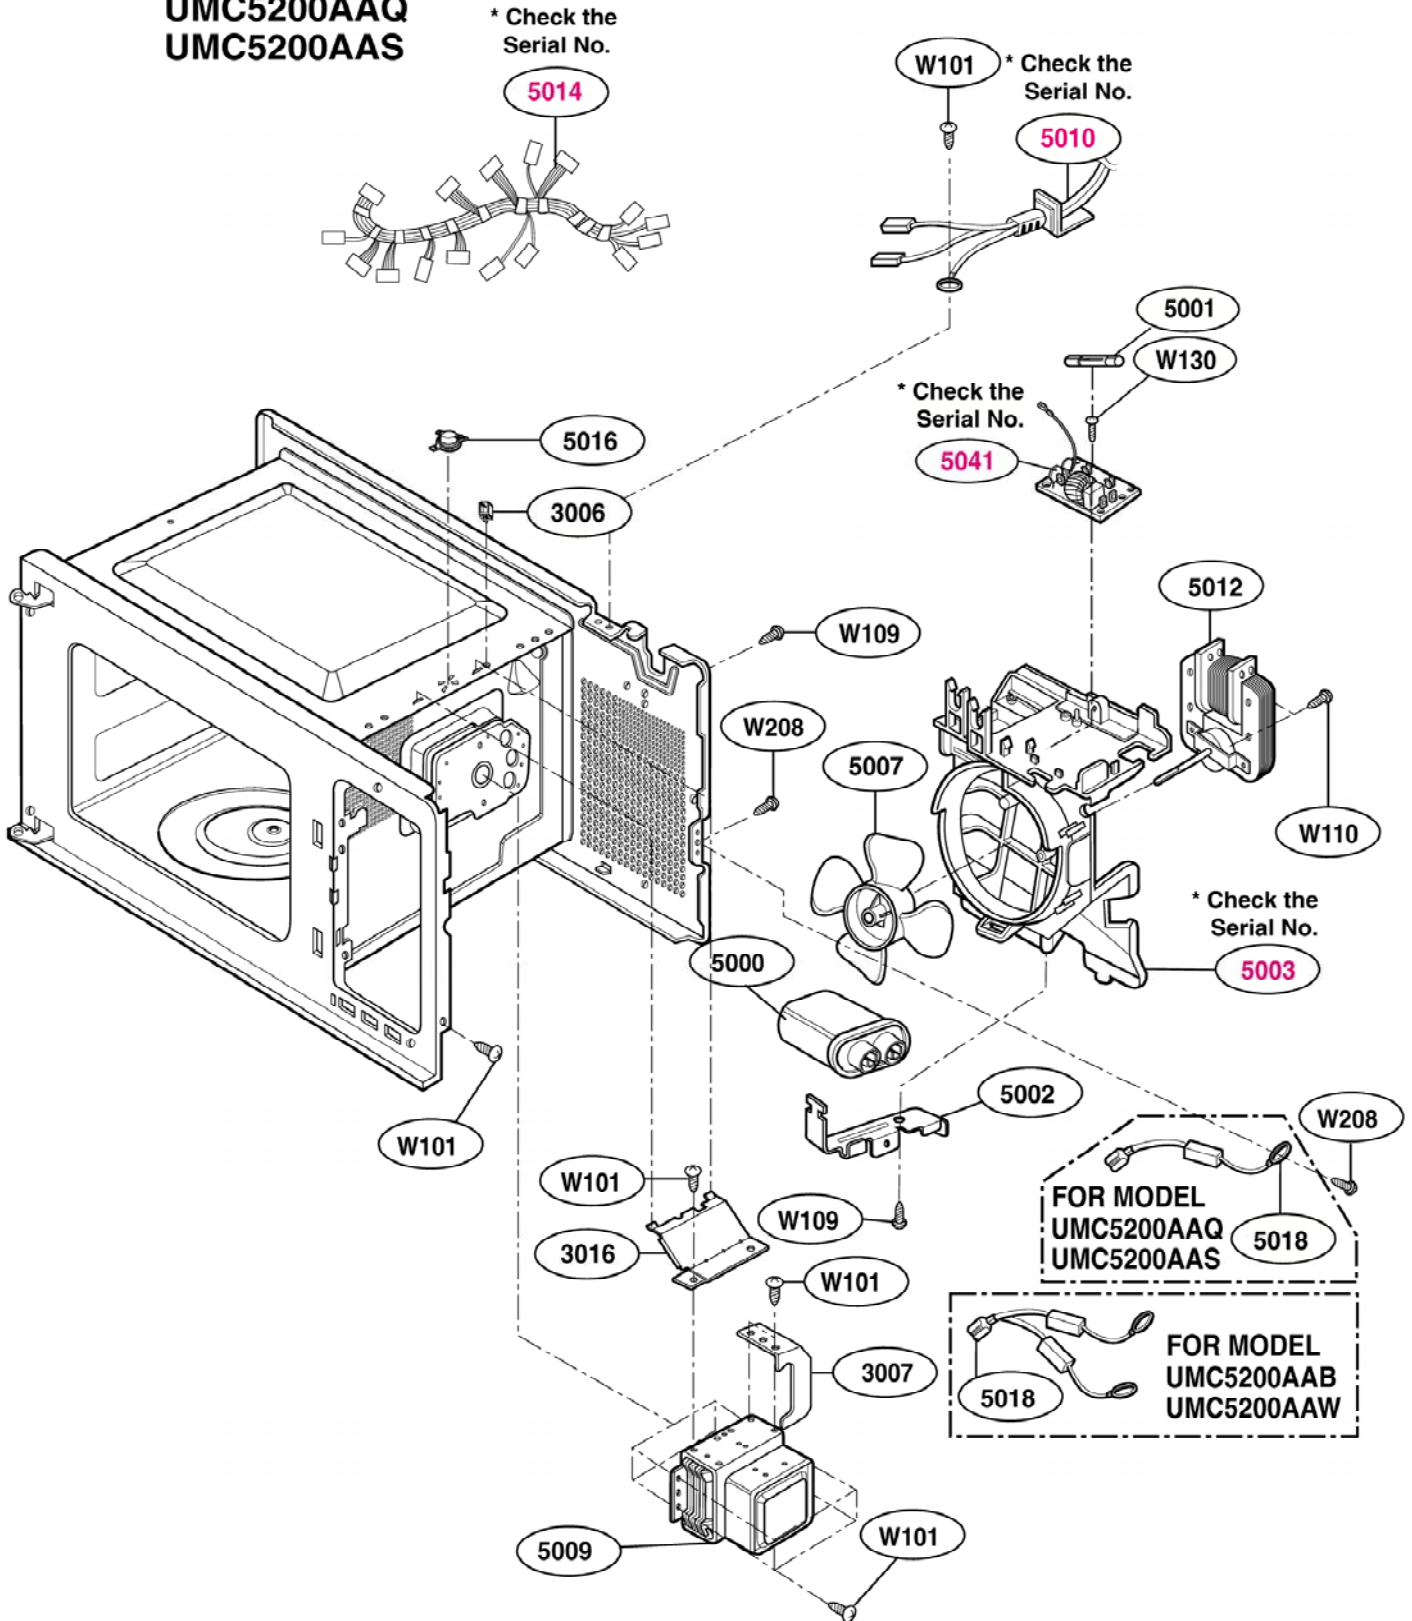

EXPLODED VIEW

INTRODUCTION
MODEL: UMC5200AA

Serial Number Identification

(Figure Check First & Second)

ex) 5 0 □□□□□□□□

DOOR PARTS

CONTROL PANEL PARTS

OVEN CAVITY PARTS

LATCH BOARD PARTS

INTERIOR PARTS (I)

Model: UMC5200AAW
UMC5200AAB
UMC5200AAQ
UMC5200AAS

Serial No.	Check the rating label of Model and order SVC parts according to the Serial No.
50 □ □ □ □ □ □ □ □	

INTERIOR PARTS (II)

Model: UMC5200AAW
 UMC5200AAB
 UMC5200AAQ
 UMC5200AAS

Serial No.	Check the rating label of Model and order SVC parts according to the Serial No.
51 □ □ □ □ □ □ □ □	

BASE PLATE PARTS

SENSOR PARTS