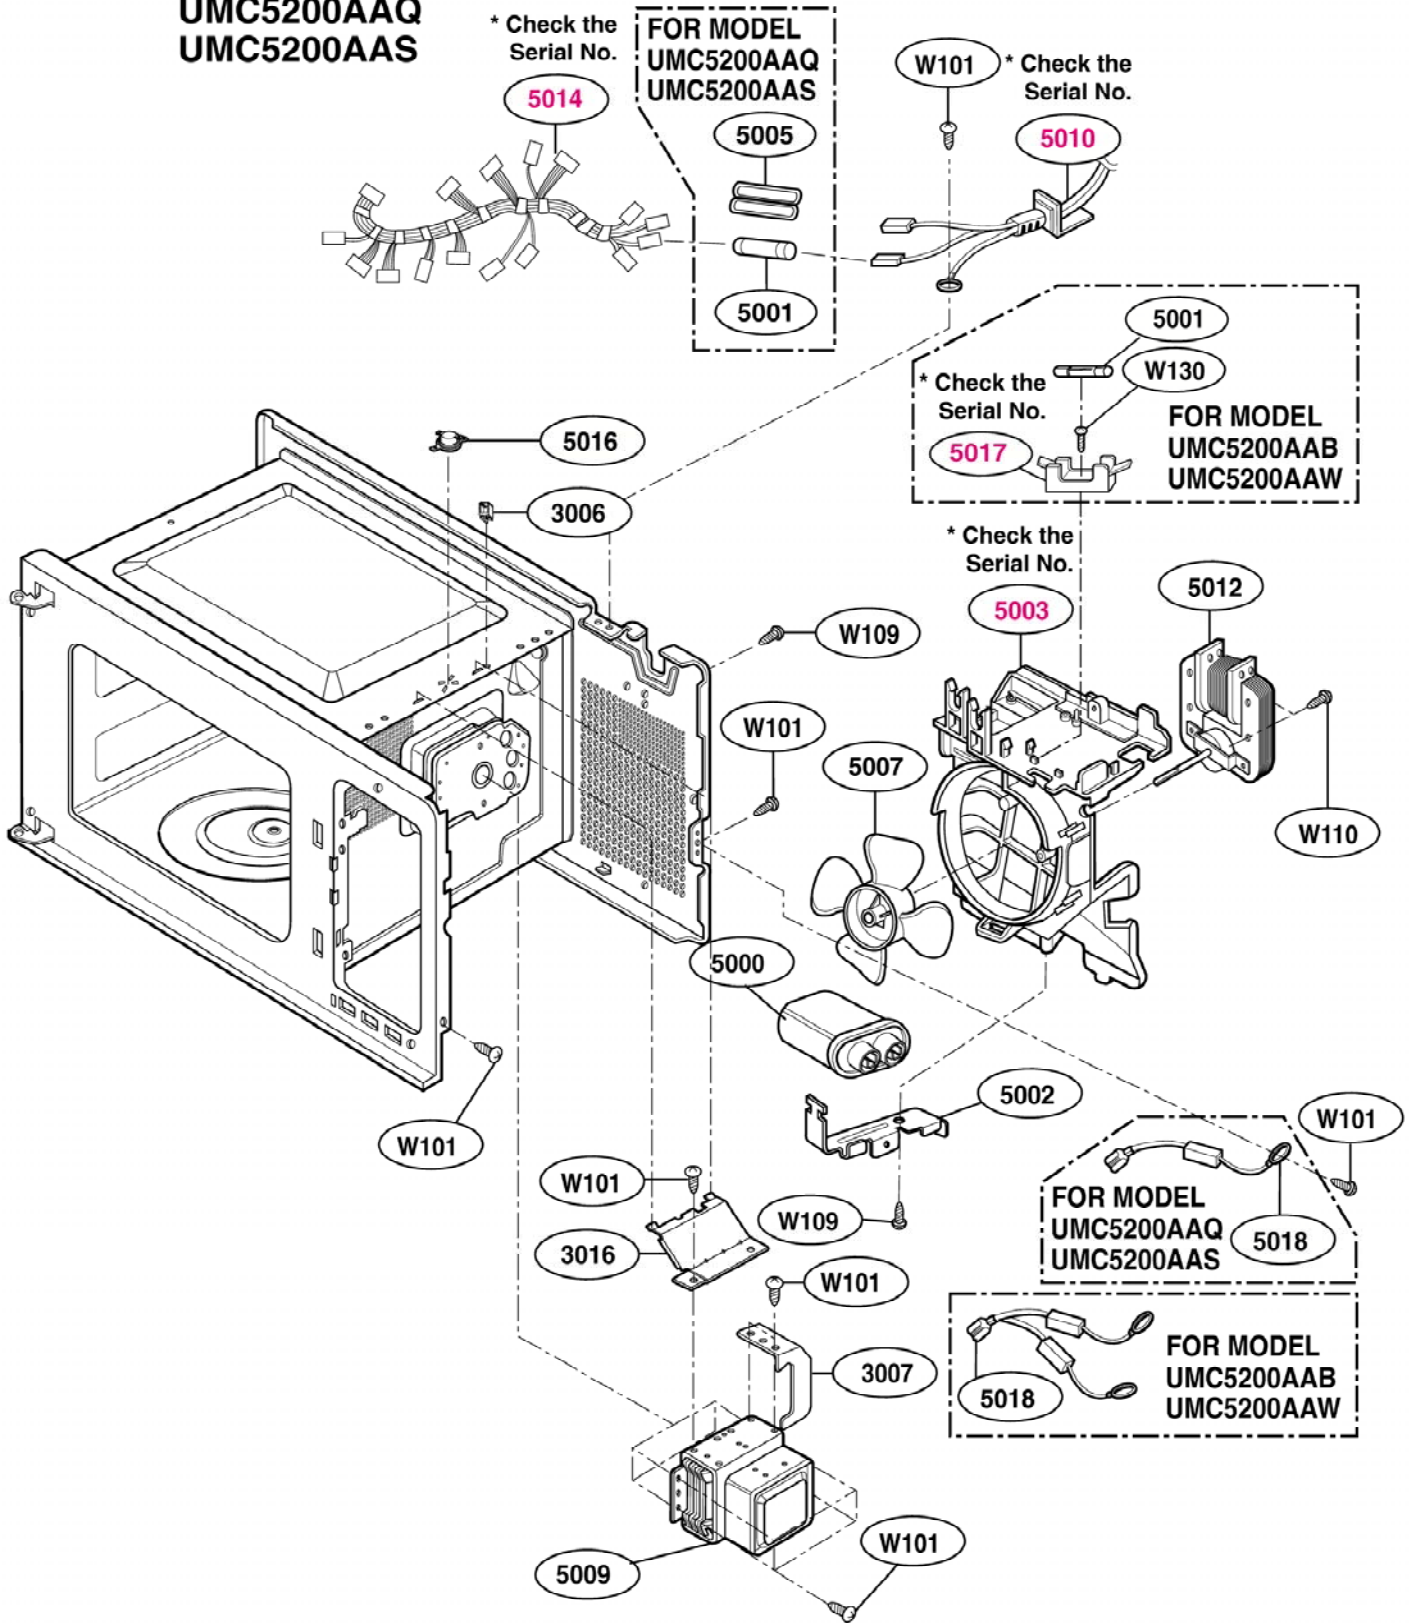

----- Manual continues below -----

EXPLODED VIEW

INTRODUCTION
MODEL: UMC5200AA

Serial Number Identification

(Figure Check First & Second)

ex) 5 0 □□□□□□□□

DOOR PARTS

CONTROL PANEL PARTS

OVEN CAVITY PARTS

LATCH BOARD PARTS

INTERIOR PARTS (I)

Model: UMC5200AAW
UMC5200AAB
UMC5200AAQ
UMC5200AAS

Serial No.	Check the rating label of Model and order SVC parts according to the Serial No.
50 □ □ □ □ □ □ □ □	

INTERIOR PARTS (II)

Model: UMC5200AAW
 UMC5200AAB
 UMC5200AAQ
 UMC5200AAS

Serial No.	Check the rating label of Model and order SVC parts according to the Serial No.
51 □ □ □ □ □ □ □ □	

BASE PLATE PARTS

SENSOR PARTS