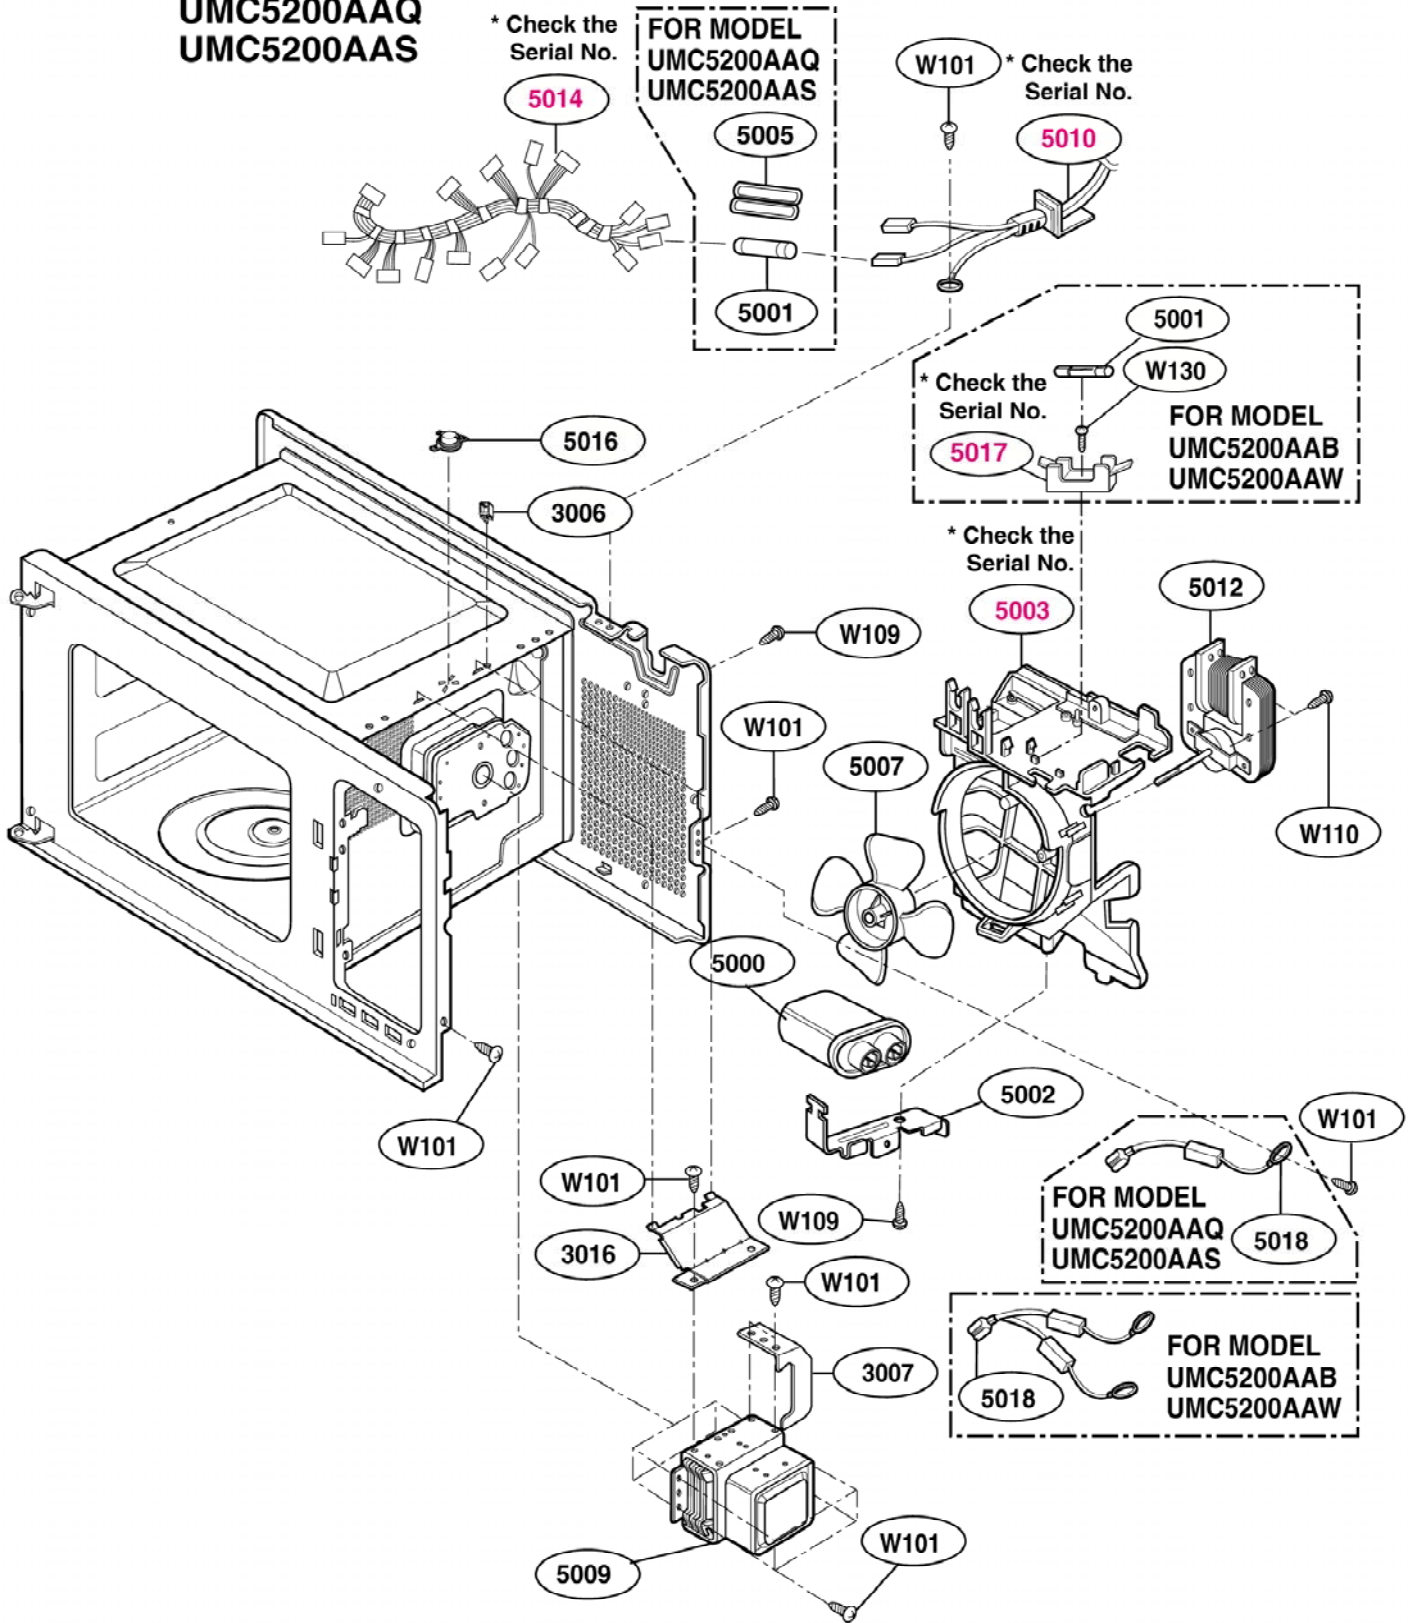

EXPLODED VIEW

INTRODUCTION
MODEL: UMC5200AA

Serial Number Identification

(Figure Check First & Second)

ex) 5 0 □□□□□□□□

DOOR PARTS

CONTROL PANEL PARTS

OVEN CAVITY PARTS

LATCH BOARD PARTS

INTERIOR PARTS (I)

Model: UMC5200AAW
UMC5200AAB
UMC5200AAQ
UMC5200AAS

Serial No.	Check the rating label of Model and order SVC parts according to the Serial No.
50 □ □ □ □ □ □ □ □	

INTERIOR PARTS (II)

Model: UMC5200AAW
 UMC5200AAB
 UMC5200AAQ
 UMC5200AAS

Serial No.	Check the rating label of Model and order SVC parts according to the Serial No.
51 □ □ □ □ □ □ □ □	

BASE PLATE PARTS

SENSOR PARTS