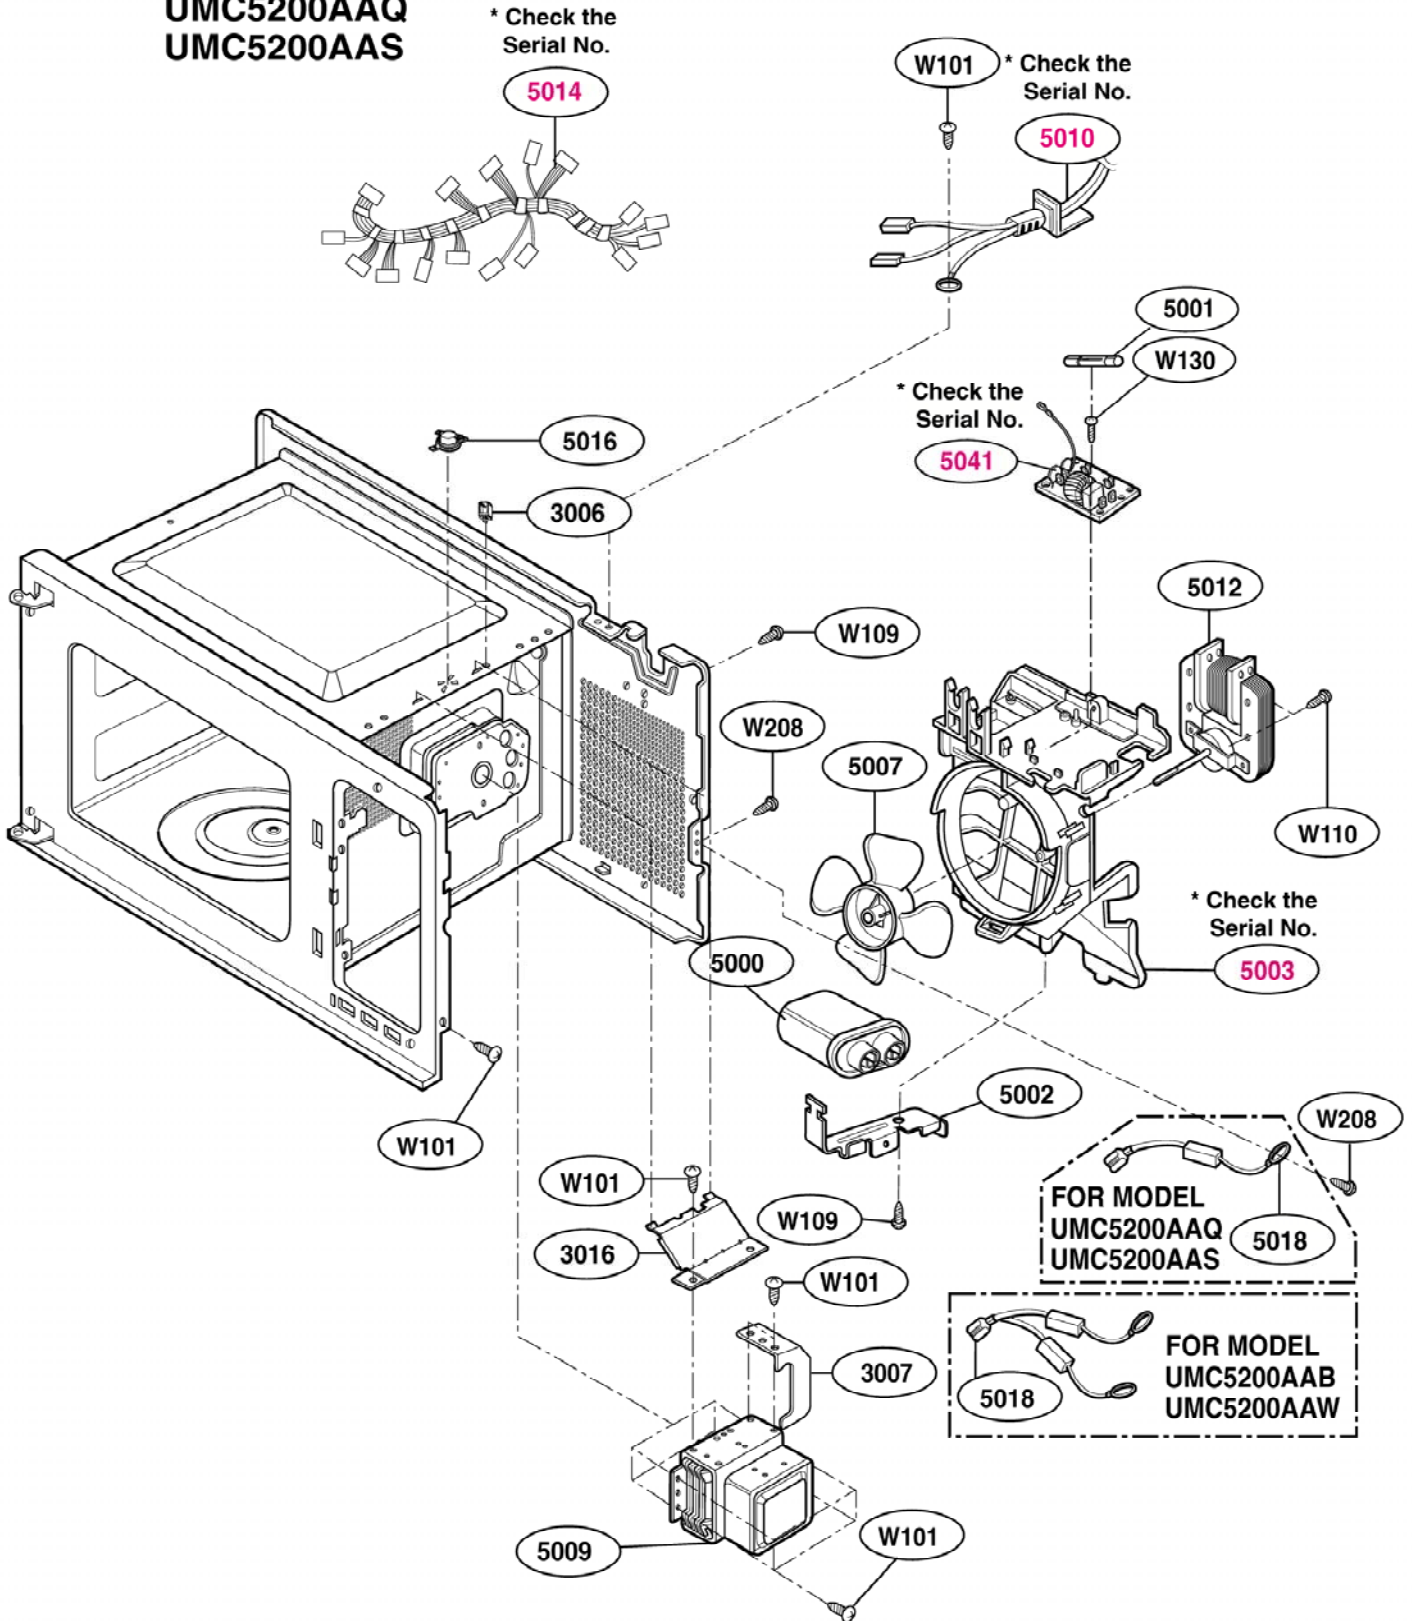

----- Manual continues below -----

EXPLODED VIEW

INTRODUCTION
MODEL: UMC5200AA

Serial Number Identification

(Figure Check First & Second)

ex) 5 0 □□□□□□□□

DOOR PARTS

CONTROL PANEL PARTS

OVEN CAVITY PARTS

LATCH BOARD PARTS

INTERIOR PARTS (I)

Model: UMC5200AAW
UMC5200AAB
UMC5200AAQ
UMC5200AAS

Serial No.	Check the rating label of Model and order SVC parts according to the Serial No.
50 □ □ □ □ □ □ □ □	

INTERIOR PARTS (II)

Model: UMC5200AAW
 UMC5200AAB
 UMC5200AAQ
 UMC5200AAS

Serial No.	Check the rating label of Model and order SVC parts according to the Serial No.
51 □ □ □ □ □ □ □ □	

BASE PLATE PARTS

SENSOR PARTS