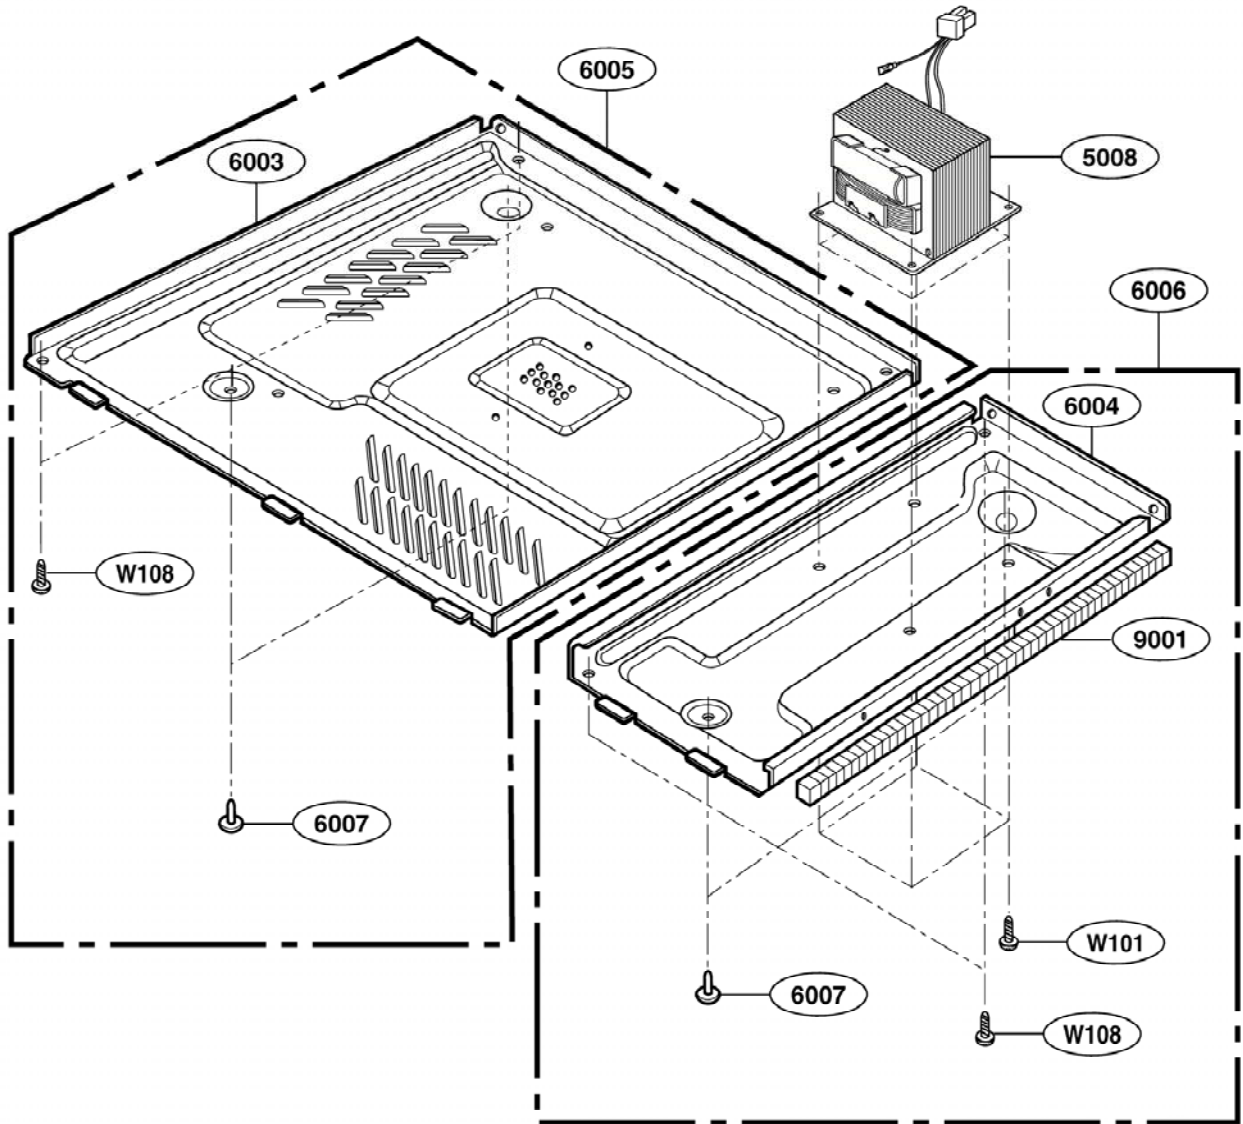

# LATCH BOARD PARTS

# INTERIOR PARTS (I)

Model: UMC5200AAW  
UMC5200AAB  
UMC5200AAQ  
UMC5200AAS

Serial No.	Check the rating label of Model and order SVC parts according to the Serial No.
50 □ □ □ □ □ □ □ □	

# INTERIOR PARTS (II)

Model: UMC5200AAW  
 UMC5200AAB  
 UMC5200AAQ  
 UMC5200AAS

Serial No.	Check the rating label of Model and order SVC parts according to the Serial No.
51 □□□□□□□□	

# BASE PLATE PARTS