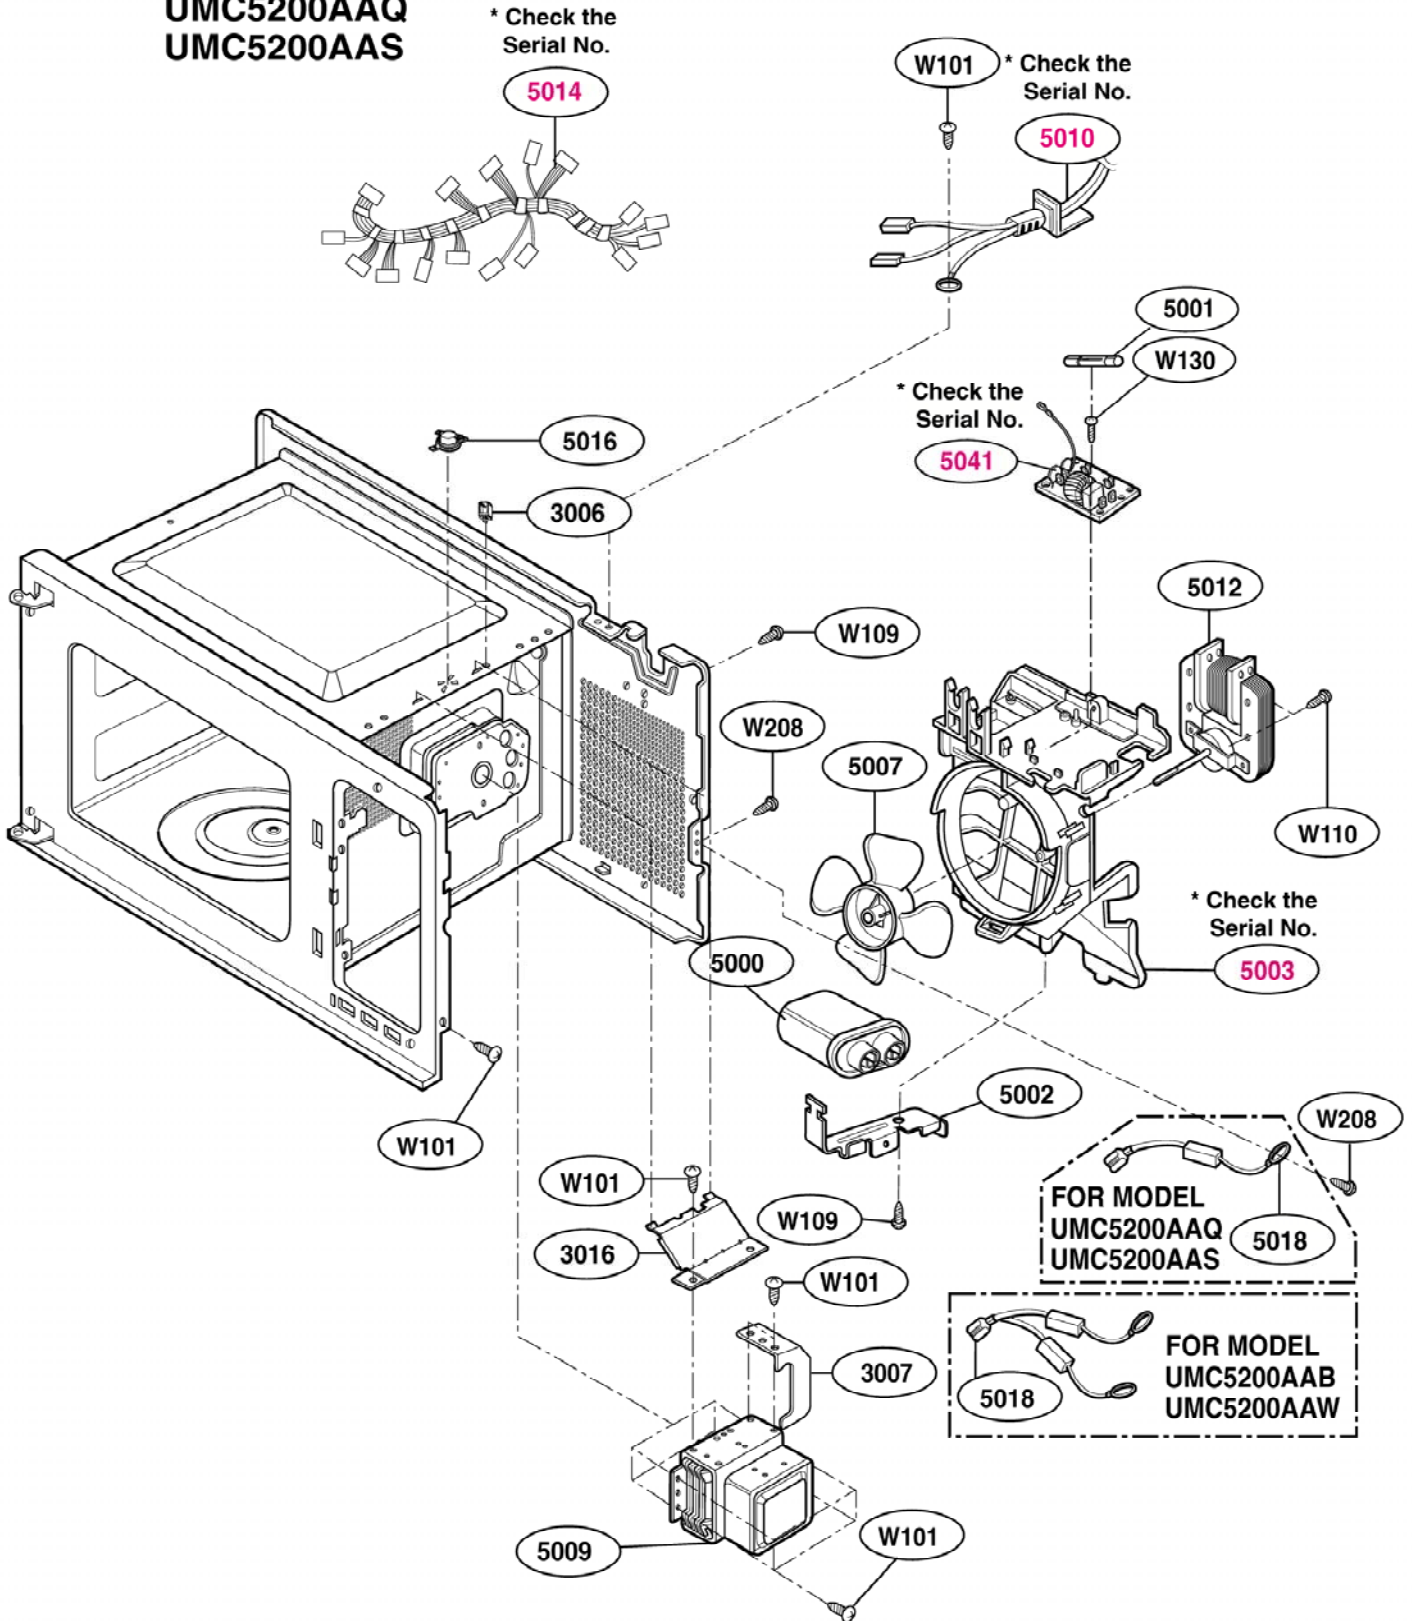

# LATCH BOARD PARTS

# INTERIOR PARTS (I)

Model: UMC5200AAW  
UMC5200AAB  
UMC5200AAQ  
UMC5200AAS

Serial No.	Check the rating label of Model and order SVC parts according to the Serial No.
50 □ □ □ □ □ □ □ □	

# INTERIOR PARTS (II)

Model: UMC5200AAW  
 UMC5200AAB  
 UMC5200AAQ  
 UMC5200AAS

Serial No.	Check the rating label of Model and order SVC parts according to the Serial No.
51 □□□□□□□□	

# BASE PLATE PARTS