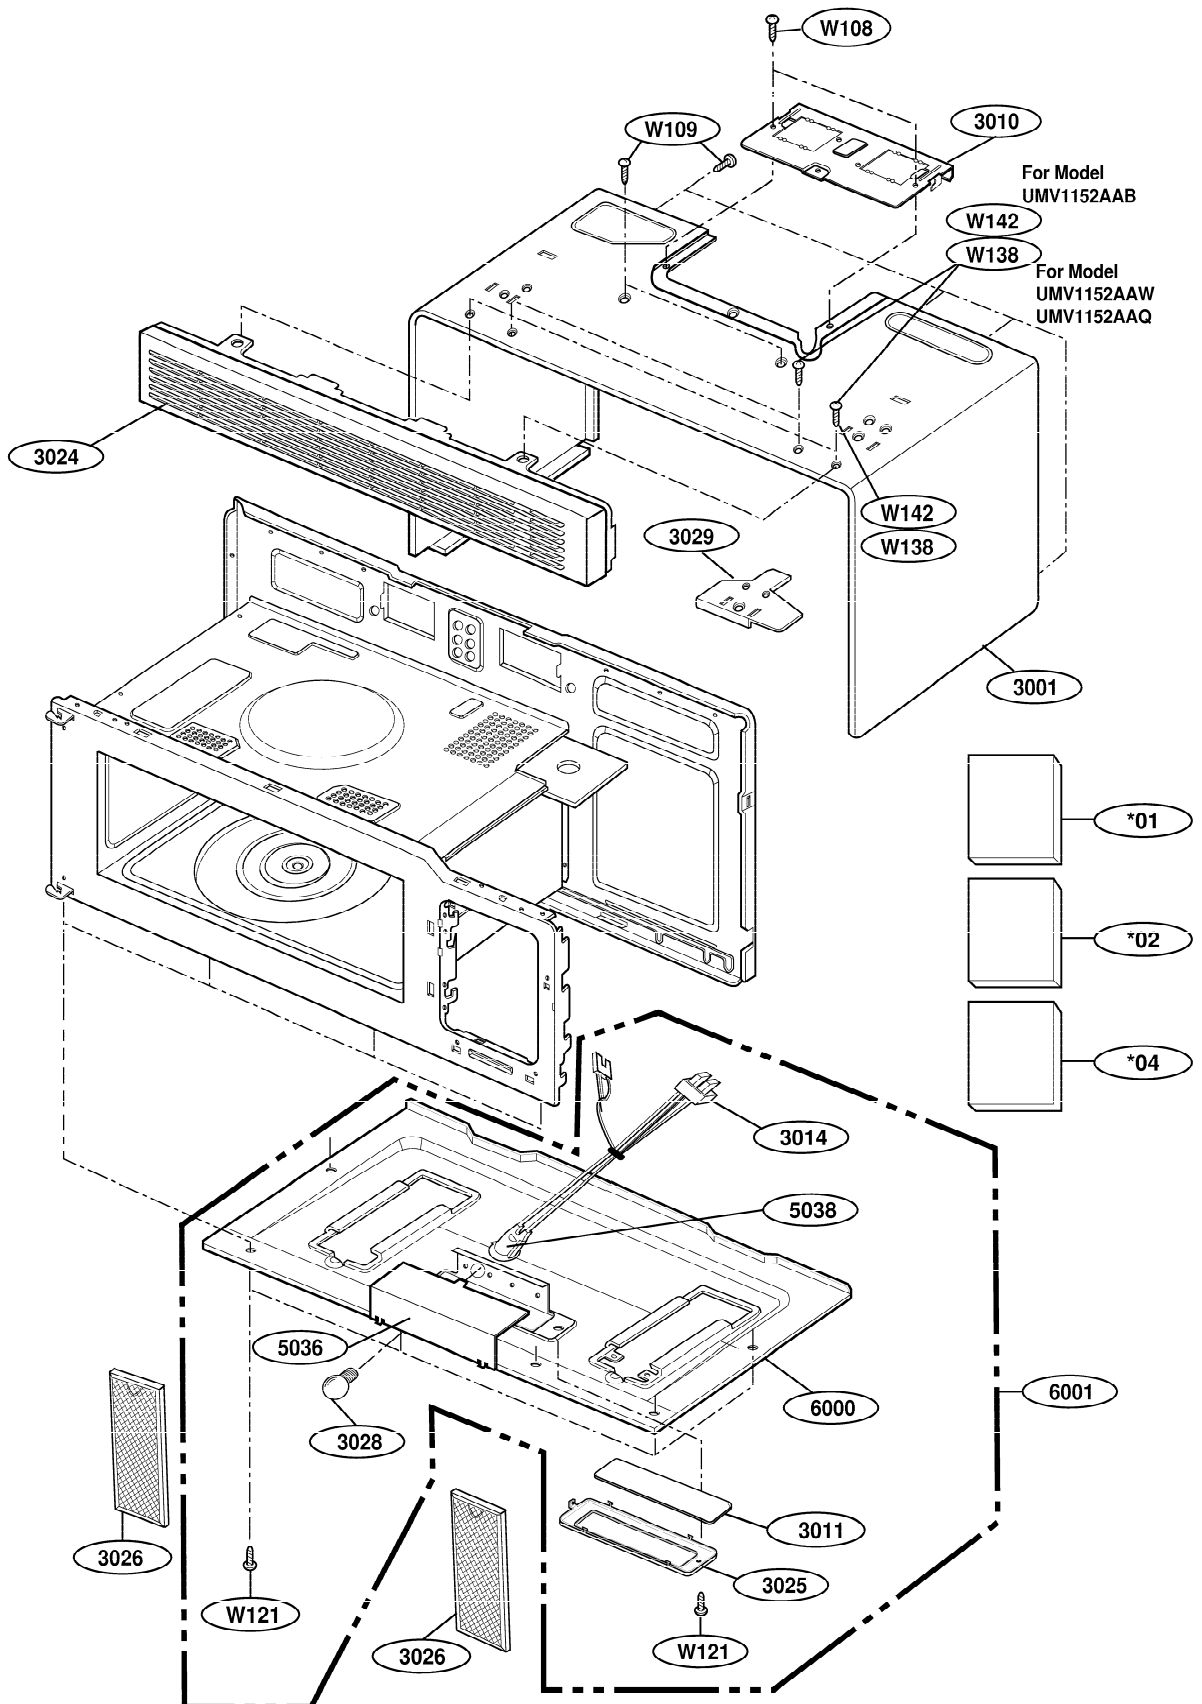

EXPLODED VIEW

For model:UMV1152AAB
UMV1152AAQ
UMV1152AAW

DOOR PARTS

CONTROLLER PARTS

OVEN CAVITY PARTS

LATCH BOARD PARTS

INTERIOR PARTS (I)

INTERIOR PARTS (II)

INSTALLATION PARTS