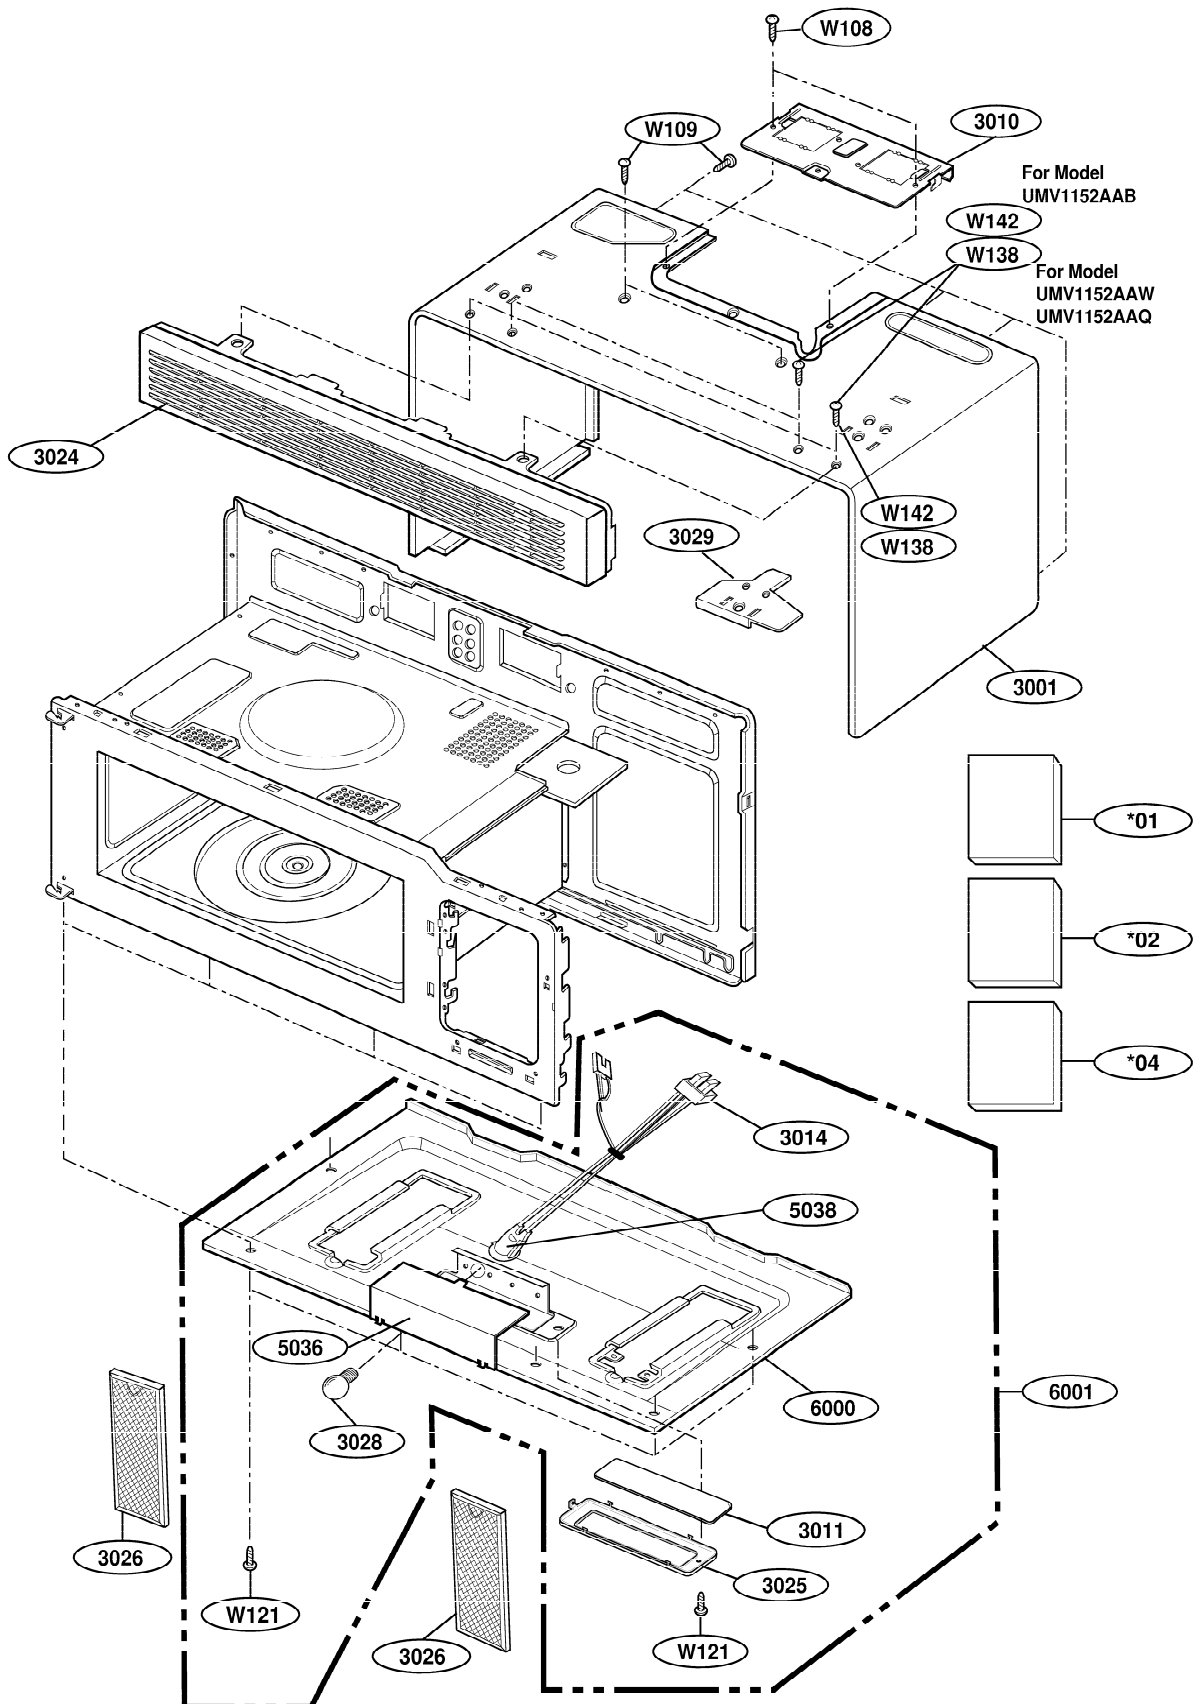

EXPLODED VIEW

For model:UMV1152AAB
UMV1152AAQ
UMV1152AAW

DOOR PARTS

CONTROLLER PARTS

OVEN CAVITY PARTS

LATCH BOARD PARTS

INTERIOR PARTS (I)

INTERIOR PARTS (II)

INSTALLATION PARTS