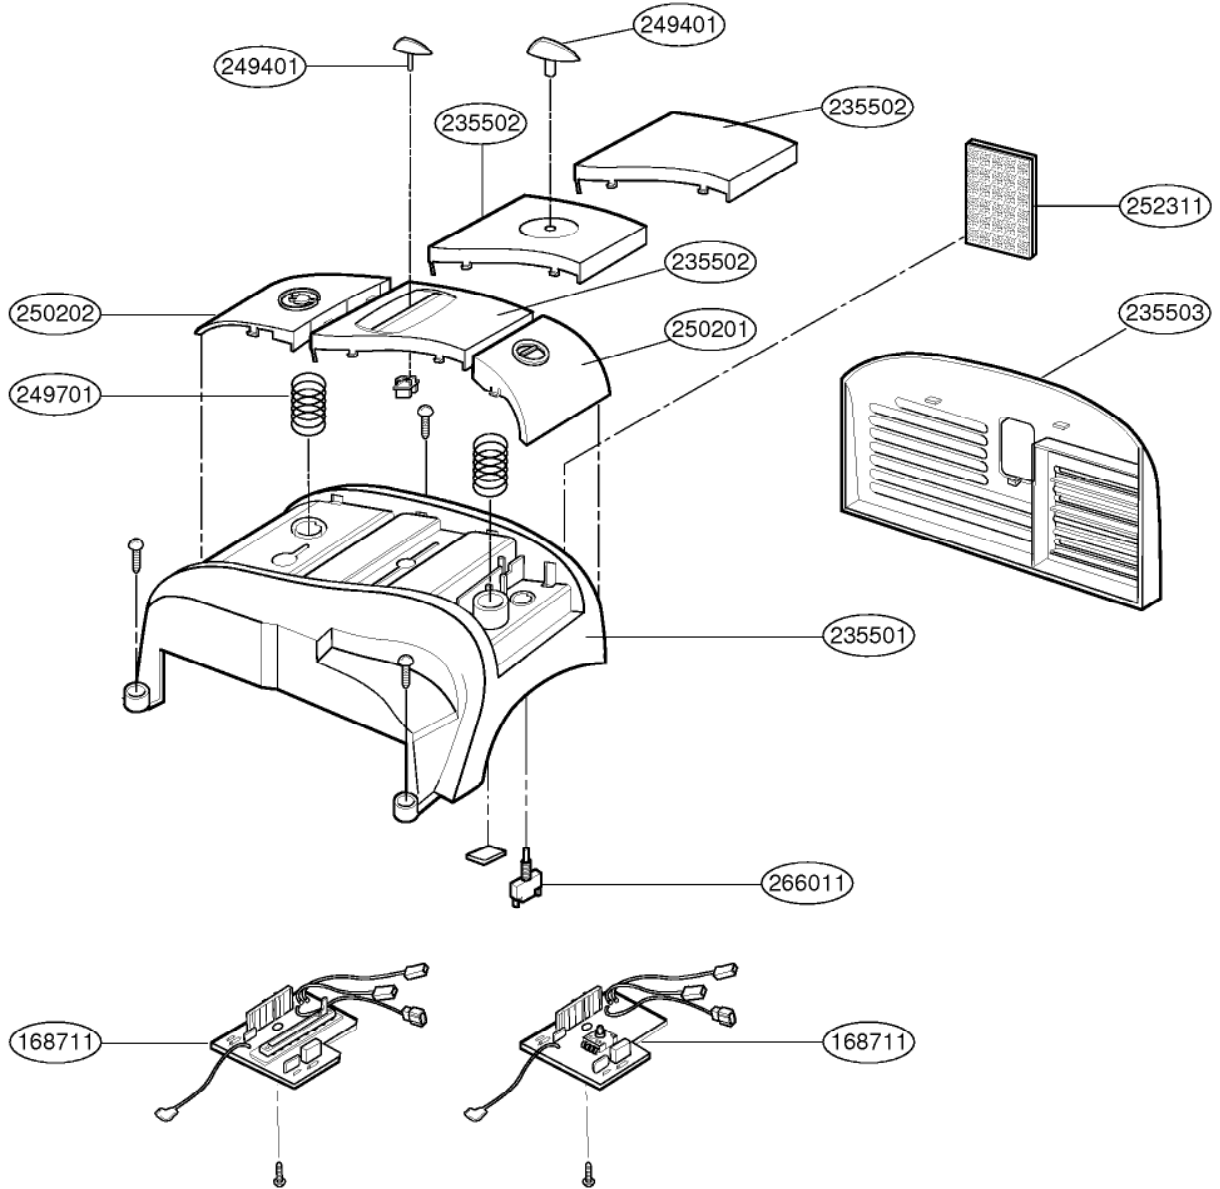

EXPLODED VIEW

REPLACEMENT PARTS LIST

LOCATION NO.	PART NO.	DESCRIPTION	APPLICATION	REMARKS
130401	3040Fi1459A	BASE, BODY		
139201	3920Fi4718C	PACKING, DUST SEAL		
139202	3920Fi3675B	PACKING, MOTOR MOUNTING		
139204	3920Fi4653A	PACKING, SEAL		
144411	4441Fi3605F	CASTER ASSY		
146601	4660Fi2402A	WHEEL		
146811		MOTOR ASSY, VC		REFER TO APPENDIX
146871		CORD REEL ASSY		REFER TO APPENDIX
149601	4960Fi2319A	MOUNT, BAG		
152301	4i70098F	FILTER(MECH), MOTOR SAFETY		
152311	5231Fi3512B	FILTER ASSY, PAPER		
152312	5231Fi2308B	FILTER ASSY, CLOTH		CLIP
152312	5231Fi2443A	FILTER ASSY, CLOTH		ZIPPER
168711		PWB(PCB) ASSY, MAIN		REFER TO APPENDIX
169301	6931Fi3523A	THERMOSTAT ASSY		90° C
235501	3550Fi1473A	COVER, BODY		
235502	3550Fi2455A	COVER, CONTROL	V-3900D/T/DV/TV, V-3943T V-3947TV,V-3900TB V-3900TS, V-3900TR	SLIDE
235502	3550Fi2458A	COVER, CONTROL	V-3900RD/RT/RDV/RTV	ROTARY
235502	3550Fi2459A	COVER, CONTROL	V-3910D/T/DV/TV, EV 3900	ON/OFF
235503	3550Fi1476A	COVER, EXHAUST FILTER		
243501		RING, CONNECTOR		REFER TO APPENDIX
249401	4940Fi3720A	KNOB, CONTROL	V-3900RD/RT/RDV/RTV	ROTARY
249401	4940Fi3721A	KNOB, CONTROL	V-3900D/T/DV/TV, V-3943T V-3947TV,V-3900TB V-3900TS, V-3900TR	SLIDE
249701	4i70024A	SPRING, BUTTON		
250201	5020Fi2321A	BUTTON, POWER SWITCH		
250202	5020Fi2322A	BUTTON, CORD REEL		