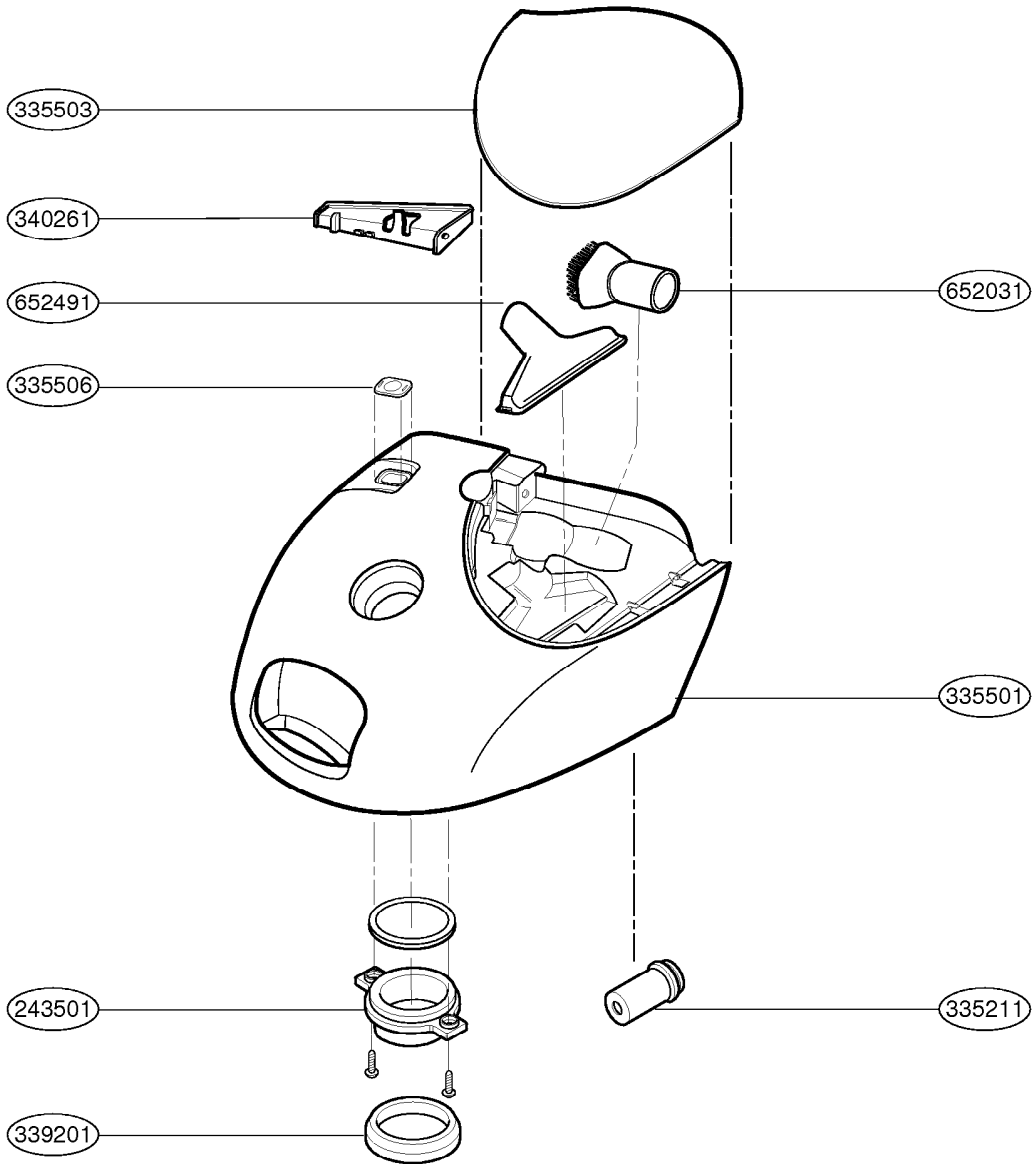

EXPLODED VIEW

REPLACEMENT PARTS LIST

LOCATION NO.	PART NO.	DESCRIPTION	APPLICATION	REMARKS
130401	3040Fi1459A	BASE, BODY		
139201	3920Fi4718C	PACKING, DUST SEAL		
139202	3920Fi3675B	PACKING, MOTOR MOUNTING		
139204	3920Fi4653A	PACKING, SEAL		
144411	4441Fi3605F	CASTER ASSY		
146601	4660Fi2402A	WHEEL		
146811		MOTOR ASSY, VC		REFER TO APPENDIX
146871		CORD REEL ASSY		REFER TO APPENDIX
149601	4960Fi2319A	MOUNT, BAG		
152301	4i70098F	FILTER(MECH), MOTOR SAFETY		
152311	5231Fi3512B	FILTER ASSY, PAPER		
152312	5231Fi2308B	FILTER ASSY, CLOTH		CLIP
152312	5231Fi2443A	FILTER ASSY, CLOTH		ZIPPER
168711		PWB(PCB) ASSY, MAIN		REFER TO APPENDIX
169301	6931Fi3523A	THERMOSTAT ASSY		90° C
235501	3550Fi1473A	COVER, BODY		
235502	3550Fi2455A	COVER, CONTROL	V-3900D/T/DV/TV, V-3943T V-3947TV,V-3900TB V-3900TS, V-3900TR	SLIDE
235502	3550Fi2458A	COVER, CONTROL	V-3900RD/RT/RDV/RTV	ROTARY
235502	3550Fi2459A	COVER, CONTROL	V-3910D/T/DV/TV, EV 3900	ON/OFF
235503	3550Fi1476A	COVER, EXHAUST FILTER		
243501		RING, CONNECTOR		REFER TO APPENDIX
249401	4940Fi3720A	KNOB, CONTROL	V-3900RD/RT/RDV/RTV	ROTARY
249401	4940Fi3721A	KNOB, CONTROL	V-3900D/T/DV/TV, V-3943T V-3947TV,V-3900TB V-3900TS, V-3900TR	SLIDE
249701	4i70024A	SPRING, BUTTON		
250201	5020Fi2321A	BUTTON, POWER SWITCH		
250202	5020Fi2322A	BUTTON, CORD REEL		

2. COLOR & PARTS NUMBER

LOCATION NO.	COLOR		ATAG RED	ORANGE	LEMON YELLOW	GRASS GREEN
	DESCRIPTION					
243501	RING, CONNECTOR		4350Fi3757A	4350Fi3757B	4350Fi3757C	4350Fi3757D
335501	COVER, FILTER		3550Fi1474A	3550Fi1474B	3550Fi1474C	3550Fi1474D
335503	COVER, ACCESSORY		3550Fi1475A	3550Fi1475B	3550Fi1475C	3550Fi1475D
340261	LATCH		4026Fi2407A	4026Fi2407B	4026Fi2407C	4026Fi2407D