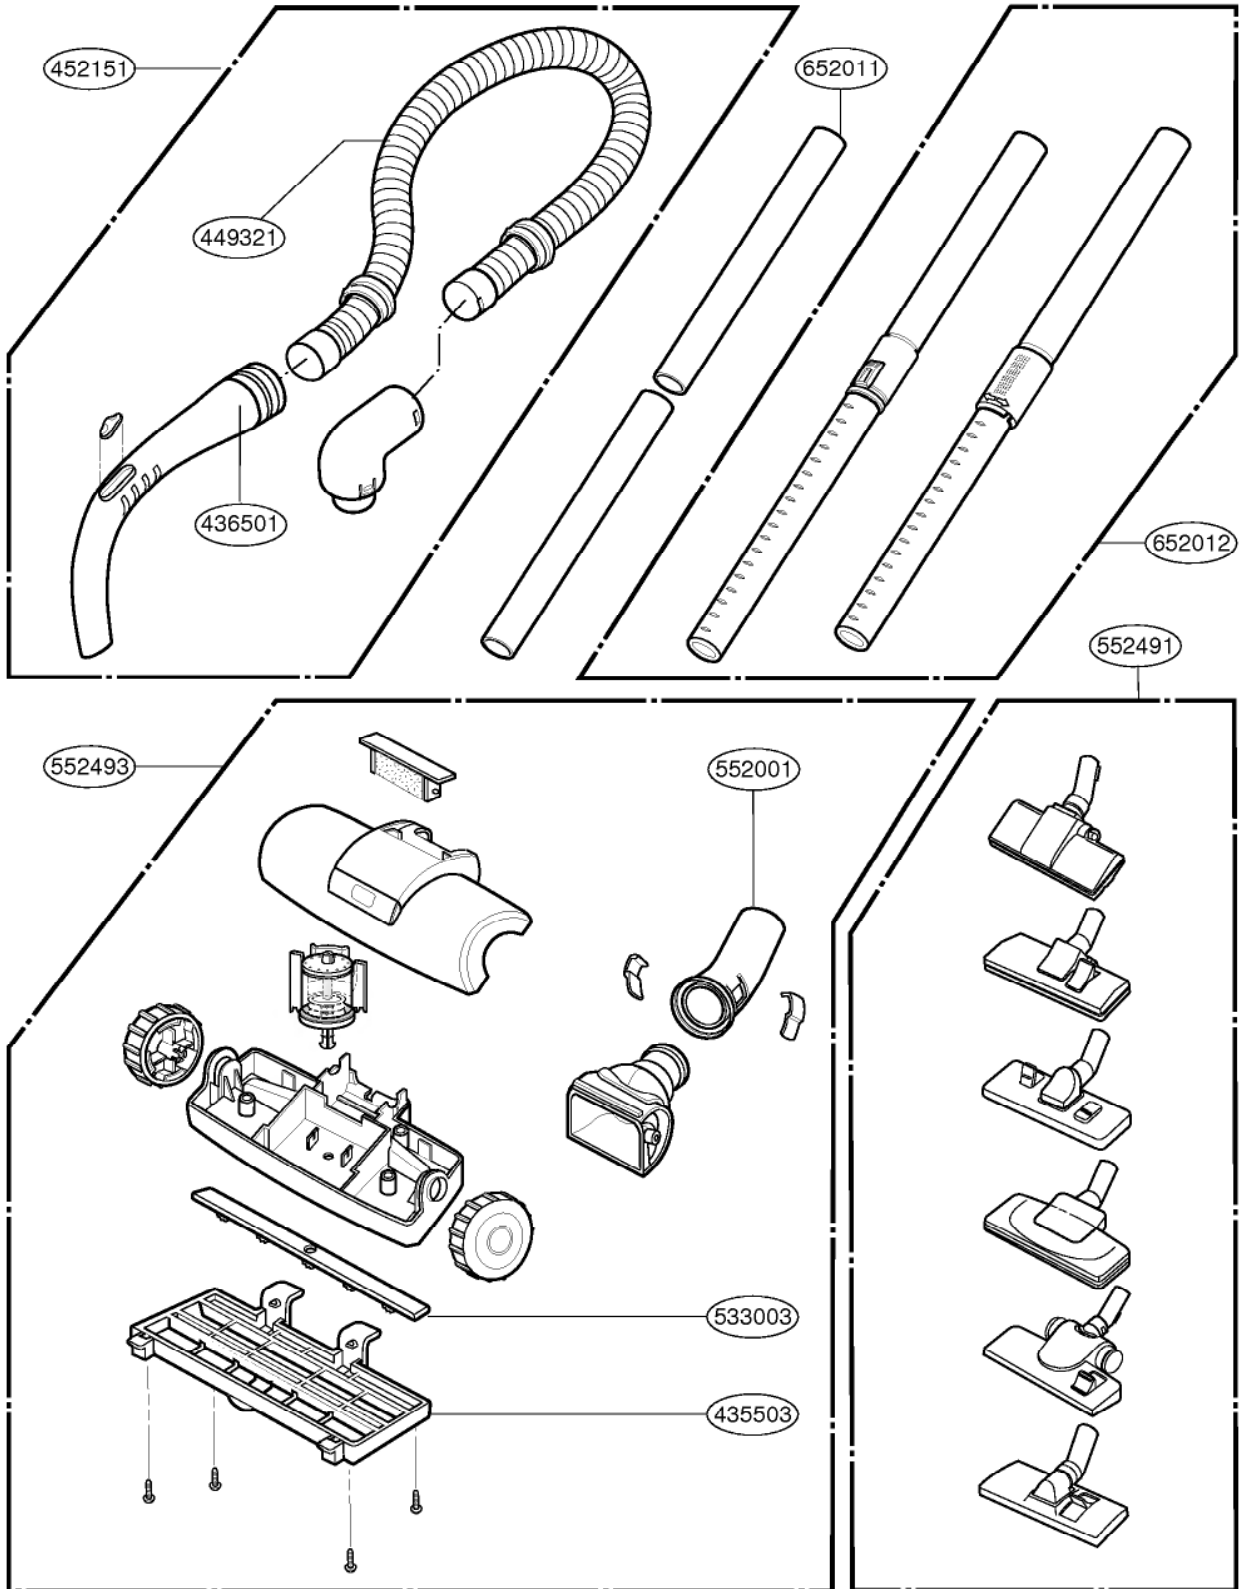

EXPLODED VIEW

REPLACEMENT PARTS LIST

LOCATION NO.	PART NO.	DESCRIPTION	APPLICATION	REMARKS
130401	3040Fi1459A	BASE, BODY		
139201	3920Fi4718C	PACKING, DUST SEAL		
139202	3920Fi3675B	PACKING, MOTOR MOUNTING		
139204	3920Fi4653A	PACKING, SEAL		
144411	4441Fi3605F	CASTER ASSY		
146601	4660Fi2402A	WHEEL		
146811		MOTOR ASSY, VC		REFER TO APPENDIX
146871		CORD REEL ASSY		REFER TO APPENDIX
149601	4960Fi2319A	MOUNT, BAG		
152301	4i70098F	FILTER(MECH), MOTOR SAFETY		
152311	5231Fi3512B	FILTER ASSY, PAPER		
152312	5231Fi2308B	FILTER ASSY, CLOTH		CLIP
152312	5231Fi2443A	FILTER ASSY, CLOTH		ZIPPER
168711		PWB(PCB) ASSY, MAIN		REFER TO APPENDIX
169301	6931Fi3523A	THERMOSTAT ASSY		90° C
235501	3550Fi1473A	COVER, BODY		
235502	3550Fi2455A	COVER, CONTROL	V-3900D/T/DV/TV, V-3943T V-3947TV,V-3900TB V-3900TS, V-3900TR	SLIDE
235502	3550Fi2458A	COVER, CONTROL	V-3900RD/RT/RDV/RTV	ROTARY
235502	3550Fi2459A	COVER, CONTROL	V-3910D/T/DV/TV, EV 3900	ON/OFF
235503	3550Fi1476A	COVER, EXHAUST FILTER		
243501		RING, CONNECTOR		REFER TO APPENDIX
249401	4940Fi3720A	KNOB, CONTROL	V-3900RD/RT/RDV/RTV	ROTARY
249401	4940Fi3721A	KNOB, CONTROL	V-3900D/T/DV/TV, V-3943T V-3947TV,V-3900TB V-3900TS, V-3900TR	SLIDE
249701	4i70024A	SPRING, BUTTON		
250201	5020Fi2321A	BUTTON, POWER SWITCH		
250202	5020Fi2322A	BUTTON, CORD REEL		

2. COLOR & PARTS NUMBER

LOCATION NO.	COLOR		ATAG RED	ORANGE	LEMON YELLOW	GRASS GREEN
	DESCRIPTION					
243501	RING, CONNECTOR		4350Fi3757A	4350Fi3757B	4350Fi3757C	4350Fi3757D
335501	COVER, FILTER		3550Fi1474A	3550Fi1474B	3550Fi1474C	3550Fi1474D
335503	COVER, ACCESSORY		3550Fi1475A	3550Fi1475B	3550Fi1475C	3550Fi1475D
340261	LATCH		4026Fi2407A	4026Fi2407B	4026Fi2407C	4026Fi2407D