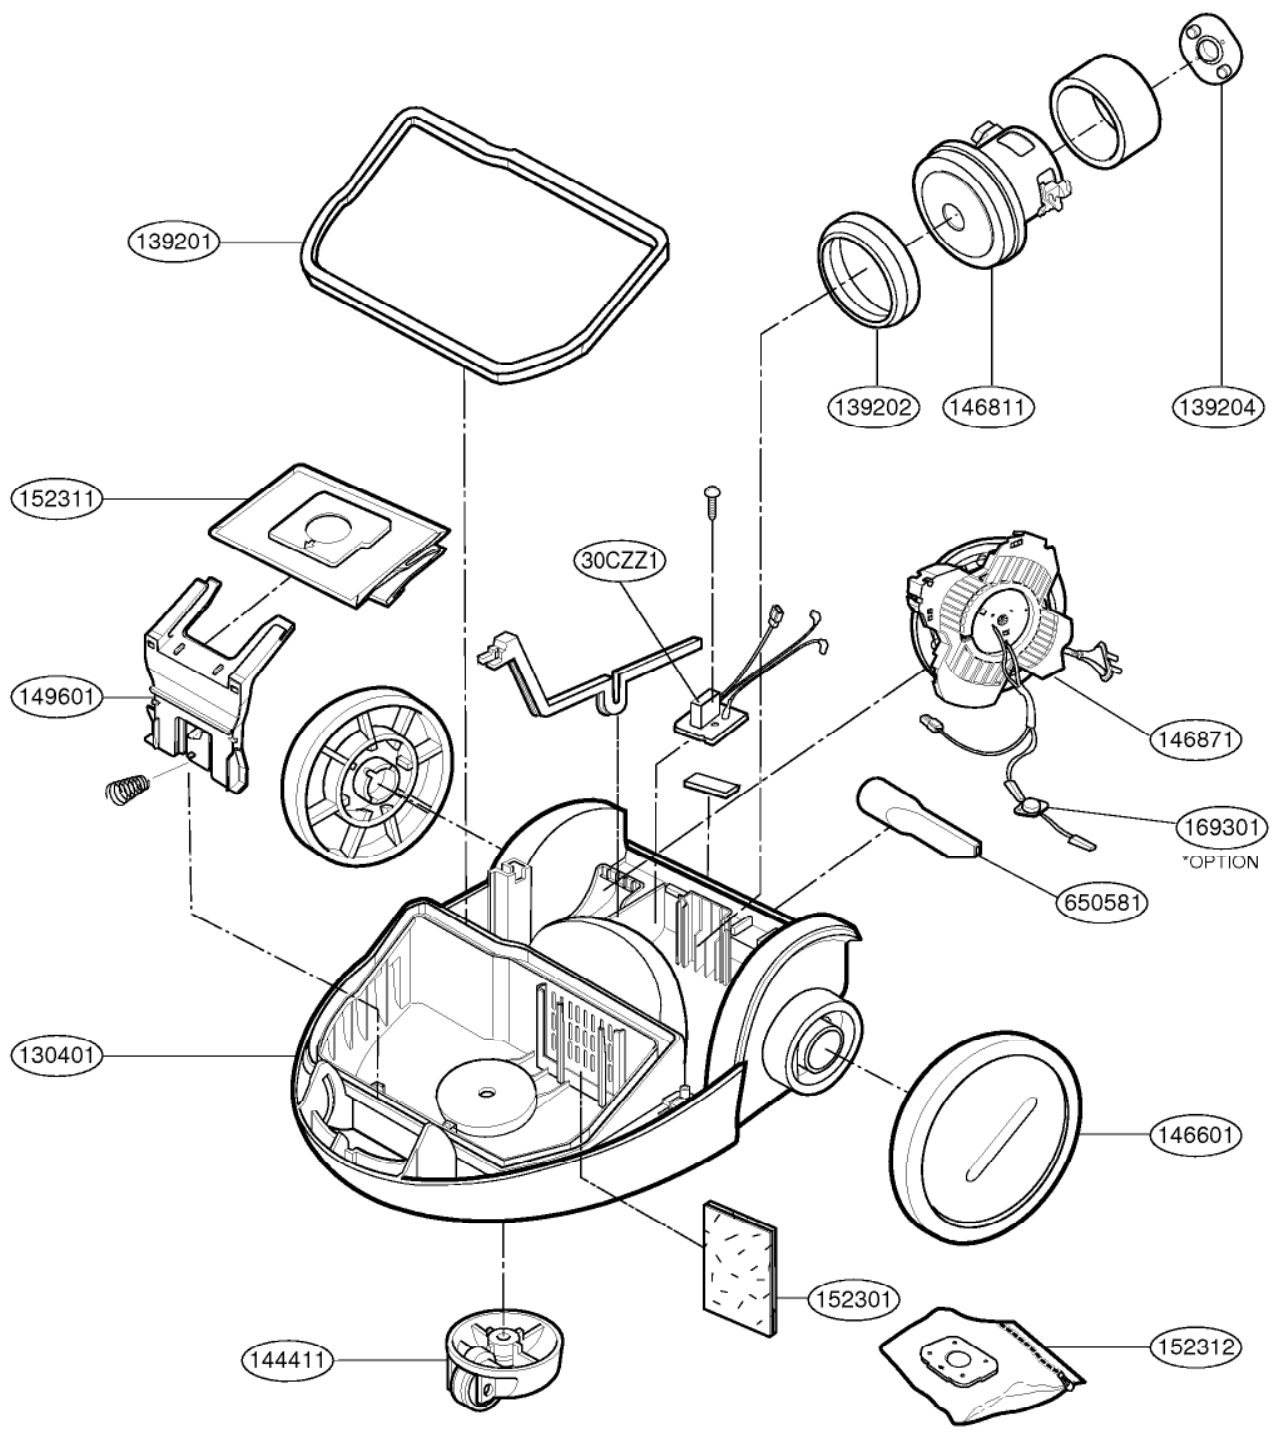

EXPLODED VIEW

REPLACEMENT PARTS LIST

LOCATION NO.	PART NO.	DESCRIPTION	APPLICATION	REMARKS
130401	3040Fi1459A	BASE, BODY		
139201	3920Fi4718C	PACKING, DUST SEAL		
139202	3920Fi3675B	PACKING, MOTOR MOUNTING		
139204	3920Fi4653A	PACKING, SEAL		
144411	4441Fi3605F	CASTER ASSY		
146601	4660Fi2402A	WHEEL		
146811		MOTOR ASSY, VC		REFER TO APPENDIX
146871		CORD REEL ASSY		REFER TO APPENDIX
149601	4960Fi2319A	MOUNT, BAG		
152301	4i70098F	FILTER(MECH), MOTOR SAFETY		
152311	5231Fi3512B	FILTER ASSY, PAPER		
152312	5231Fi2308B	FILTER ASSY, CLOTH		CLIP
152312	5231Fi2443A	FILTER ASSY, CLOTH		ZIPPER
168711		PWB(PCB) ASSY, MAIN		REFER TO APPENDIX
169301	6931Fi3523A	THERMOSTAT ASSY		90° C
235501	3550Fi1473A	COVER, BODY		
235502	3550Fi2455A	COVER, CONTROL	V-3900D/T/DV/TV, V-3943T V-3947TV,V-3900TB V-3900TS, V-3900TR	SLIDE
235502	3550Fi2458A	COVER, CONTROL	V-3900RD/RT/RDV/RTV	ROTARY
235502	3550Fi2459A	COVER, CONTROL	V-3910D/T/DV/TV, EV 3900	ON/OFF
235503	3550Fi1476A	COVER, EXHAUST FILTER		
243501		RING, CONNECTOR		REFER TO APPENDIX
249401	4940Fi3720A	KNOB, CONTROL	V-3900RD/RT/RDV/RTV	ROTARY
249401	4940Fi3721A	KNOB, CONTROL	V-3900D/T/DV/TV, V-3943T V-3947TV,V-3900TB V-3900TS, V-3900TR	SLIDE
249701	4i70024A	SPRING, BUTTON		
250201	5020Fi2321A	BUTTON, POWER SWITCH		
250202	5020Fi2322A	BUTTON, CORD REEL		