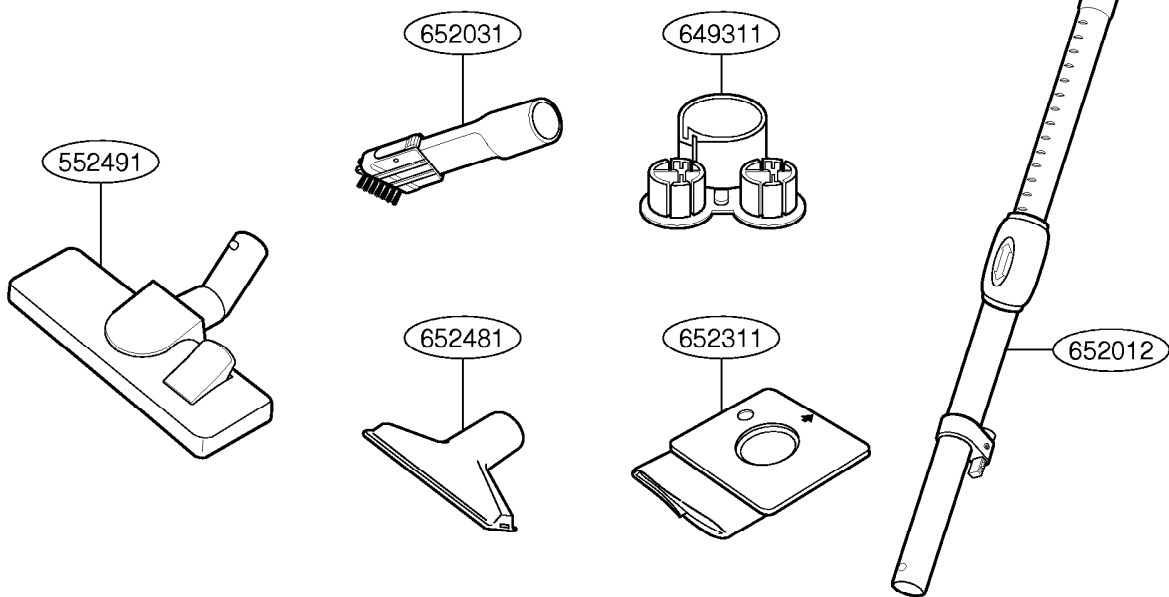

EXPLODED VIEW

REPLACEMENT PARTS LIST

LOCATION NO.	PART NO.	DESCRIPTION	REMARK
130401	3040FI111D	BODY BASE	
135502	3550FI1113D	FRONT COVER	
139201	3920FI1115A	PACKING, DUST SEAL	
139202	3920FI3600A	MOTOR MOUNT PACKING	
139206	4036FI3036A	PACKING, TERMINAL	
144411	4441FI3605J	CASTER ASSY	
144801	3I23004B	HOOK, FILTER SETTING	
146601	3660FI1114D	WHEEL	
146811	4681FI2373G	MOTOR ASSY	VMC500L2
146871	6411FI1071W	CORD REEL ASSY	A-1
149801	4980FI3702A	SUPPORTER, MOTOR	
150401	5040FI2449A	SOUND RUBBER	
152302	3940FI3646A	ABSORBING SPONGE	
152311	5231FI3018B	FILTER BAG	FOR VC-401N
152311	5231FI2390J	FILTER BAG	FOR 721.21195
152301	5230FI3248A	MOTOR SAFETY FILTER	
168711	6871FX2130C	PWB ASSY	
235501	3550FI1110N	COVER, BODY	
236501	3650FI2132N	HANDLE	BLUE
250202	5020FI3233N	BUTTON, CORD REEL	
335211	3I23019L	INDICATOR ASSY	
335501	3550FI1562A	COVER, FILTER	FOR VC-401N
335501	3550FI1551K	COVER, FILTER	FOR 721.21195
335506	3550FI3307G	COVER, INDICATOR	
340261	4026FI3234A	LATCH	
435501	3550FI1377X	COVER, GRIP HANDLE	BLUE
435507	3550FI2358F	COVER, FITTING PIPE	
444802	3I23013P	HOOK, FITTING	
436501	3650FI1430C	GRIP HANDLE	
449321	4932FI2360C	HOSE CONECTOR ASSY	BLUE
452151	5214FI1453R	FLEXIBLE HOSE ASSY	BLUE
552491	5249FI1399A	NOZZLE ASSY	
552493	5249FI1395Z	NOZZLE ASSY, QUILT	FOR VC-401N
652012	5201FI2442A	TELESCOPIC PIPE ASSY	
649311	4930FI2378B	ACCESSORY HOLDER	
652031	3I22005N	DUSTING, BRUSH	
652481	5248FI2259C	NOZZLE, UPHOLSTERY	