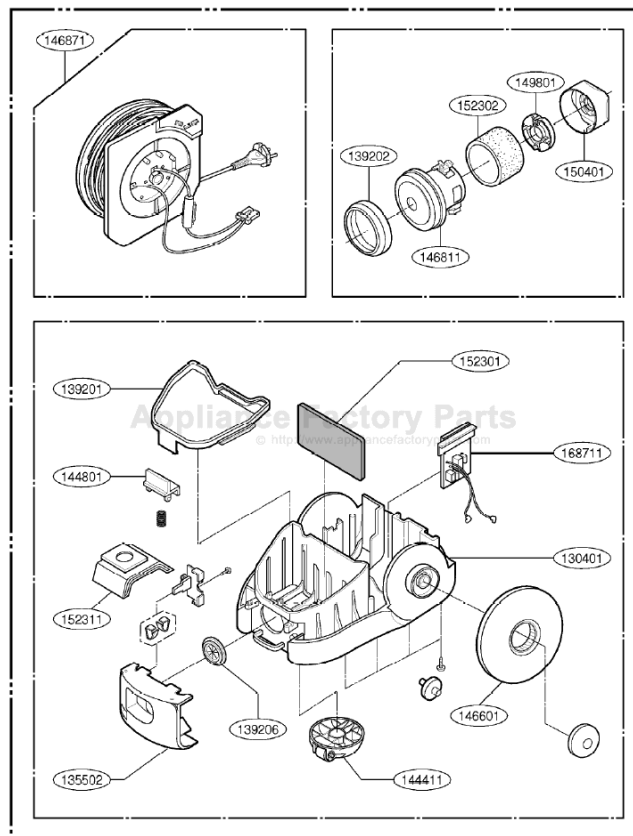

This Owner's Manual is provided and hosted by [Appliance Factory Parts](http://ApplianceFactoryParts.com).

LG VC-401N Owner's Manual

[Shop genuine replacement parts for LG VC-401N](#)

[Find Your LG Vacuum Cleaner Parts - Select From 37 Models](#)

----- Manual continues below -----

EXPLODED VIEW

REPLACEMENT PARTS LIST

LOCATION NO.	PART NO.	DESCRIPTION	REMARK
130401	3040FI111D	BODY BASE	
135502	3550FI1113D	FRONT COVER	
139201	3920FI1115A	PACKING, DUST SEAL	
139202	3920FI3600A	MOTOR MOUNT PACKING	
139206	4036FI3036A	PACKING, TERMINAL	
144411	4441FI3605J	CASTER ASSY	
144801	3I23004B	HOOK, FILTER SETTING	
146601	3660FI1114D	WHEEL	
146811	4681FI2373G	MOTOR ASSY	VMC500L2
146871	6411FI1071W	CORD REEL ASSY	A-1
149801	4980FI3702A	SUPPORTER, MOTOR	
150401	5040FI2449A	SOUND RUBBER	
152302	3940FI3646A	ABSORBING SPONGE	
152311	5231FI3018B	FILTER BAG	FOR VC-401N
152311	5231FI2390J	FILTER BAG	FOR 721.21195
152301	5230FI3248A	MOTOR SAFETY FILTER	
168711	6871FX2130C	PWB ASSY	
235501	3550FI1110N	COVER, BODY	
236501	3650FI2132N	HANDLE	BLUE
250202	5020FI3233N	BUTTON, CORD REEL	
335211	3I23019L	INDICATOR ASSY	
335501	3550FI1562A	COVER, FILTER	FOR VC-401N
335501	3550FI1551K	COVER, FILTER	FOR 721.21195
335506	3550FI3307G	COVER, INDICATOR	
340261	4026FI3234A	LATCH	
435501	3550FI1377X	COVER, GRIP HANDLE	BLUE
435507	3550FI2358F	COVER, FITTING PIPE	
444802	3I23013P	HOOK, FITTING	
436501	3650FI1430C	GRIP HANDLE	
449321	4932FI2360C	HOSE CONECTOR ASSY	BLUE
452151	5214FI1453R	FLEXIBLE HOSE ASSY	BLUE
552491	5249FI1399A	NOZZLE ASSY	
552493	5249FI1395Z	NOZZLE ASSY, QUILT	FOR VC-401N
652012	5201FI2442A	TELESCOPIC PIPE ASSY	
649311	4930FI2378B	ACCESSORY HOLDER	
652031	3I22005N	DUSTING, BRUSH	
652481	5248FI2259C	NOZZLE, UPHOLSTERY	