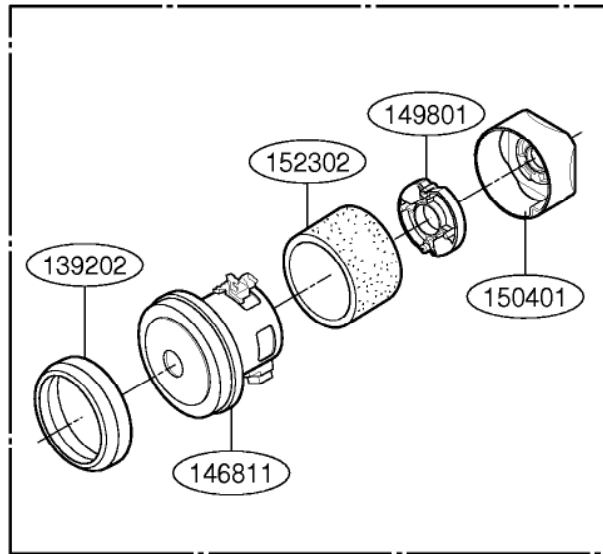

EXPLODED VIEW

REPLACEMENT PARTS LIST

LOCATION NO.	PART NO.	DESCRIPTION	REMARK
130401	3040FI111D	BODY BASE	
135502	3550FI1113D	FRONT COVER	
139201	3920FI1115A	PACKING, DUST SEAL	
139202	3920FI3600A	MOTOR MOUNT PACKING	
139206	4036FI3036A	PACKING, TERMINAL	
144411	4441FI3605J	CASTER ASSY	
144801	3I23004B	HOOK, FILTER SETTING	
146601	3660FI1114D	WHEEL	
146811	4681FI2373G	MOTOR ASSY	VMC500L2
146871	6411FI1071W	CORD REEL ASSY	A-1
149801	4980FI3702A	SUPPORTER, MOTOR	
150401	5040FI2449A	SOUND RUBBER	
152302	3940FI3646A	ABSORBING SPONGE	
152311	5231FI3018B	FILTER BAG	FOR VC-401N
152311	5231FI2390J	FILTER BAG	FOR 721.21195
152301	5230FI3248A	MOTOR SAFETY FILTER	
168711	6871FX2130C	PWB ASSY	
235501	3550FI1110N	COVER, BODY	
236501	3650FI2132N	HANDLE	BLUE
250202	5020FI3233N	BUTTON, CORD REEL	
335211	3I23019L	INDICATOR ASSY	
335501	3550FI1562A	COVER, FILTER	FOR VC-401N
335501	3550FI1551K	COVER, FILTER	FOR 721.21195
335506	3550FI3307G	COVER, INDICATOR	
340261	4026FI3234A	LATCH	
435501	3550FI1377X	COVER, GRIP HANDLE	BLUE
435507	3550FI2358F	COVER, FITTING PIPE	
444802	3I23013P	HOOK, FITTING	
436501	3650FI1430C	GRIP HANDLE	
449321	4932FI2360C	HOSE CONECTOR ASSY	BLUE
452151	5214FI1453R	FLEXIBLE HOSE ASSY	BLUE
552491	5249FI1399A	NOZZLE ASSY	
552493	5249FI1395Z	NOZZLE ASSY, QUILT	FOR VC-401N
652012	5201FI2442A	TELESCOPIC PIPE ASSY	
649311	4930FI2378B	ACCESSORY HOLDER	
652031	3I22005N	DUSTING, BRUSH	
652481	5248FI2259C	NOZZLE, UPHOLSTERY	