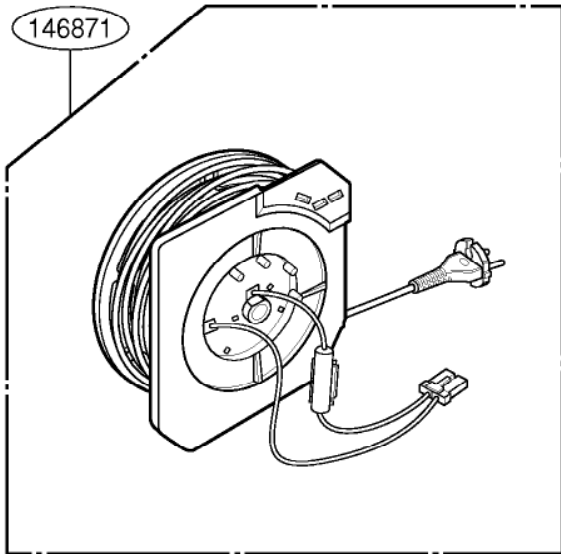

----- Manual continues below -----

EXPLODED VIEW

REPLACEMENT PARTS LIST

LOCATION NO.	PART NO.	DESCRIPTION	REMARK
130401	3040FI111D	BODY BASE	
135502	3550FI1113D	FRONT COVER	
139201	3920FI1115A	PACKING, DUST SEAL	
139202	3920FI3600A	MOTOR MOUNT PACKING	
139206	4036FI3036A	PACKING, TERMINAL	
144411	4441FI3605J	CASTER ASSY	
144801	3I23004B	HOOK, FILTER SETTING	
146601	3660FI1114D	WHEEL	
146811	4681FI2373G	MOTOR ASSY	VMC500L2
146871	6411FI1071W	CORD REEL ASSY	A-1
149801	4980FI3702A	SUPPORTER, MOTOR	
150401	5040FI2449A	SOUND RUBBER	
152302	3940FI3646A	ABSORBING SPONGE	
152311	5231FI3018B	FILTER BAG	FOR VC-401N
152311	5231FI2390J	FILTER BAG	FOR 721.21195
152301	5230FI3248A	MOTOR SAFETY FILTER	
168711	6871FX2130C	PWB ASSY	
235501	3550FI1110N	COVER, BODY	
236501	3650FI2132N	HANDLE	BLUE
250202	5020FI3233N	BUTTON, CORD REEL	
335211	3I23019L	INDICATOR ASSY	
335501	3550FI1562A	COVER, FILTER	FOR VC-401N
335501	3550FI1551K	COVER, FILTER	FOR 721.21195
335506	3550FI3307G	COVER, INDICATOR	
340261	4026FI3234A	LATCH	
435501	3550FI1377X	COVER, GRIP HANDLE	BLUE
435507	3550FI2358F	COVER, FITTING PIPE	
444802	3I23013P	HOOK, FITTING	
436501	3650FI1430C	GRIP HANDLE	
449321	4932FI2360C	HOSE CONECTOR ASSY	BLUE
452151	5214FI1453R	FLEXIBLE HOSE ASSY	BLUE
552491	5249FI1399A	NOZZLE ASSY	
552493	5249FI1395Z	NOZZLE ASSY, QUILT	FOR VC-401N
652012	5201FI2442A	TELESCOPIC PIPE ASSY	
649311	4930FI2378B	ACCESSORY HOLDER	
652031	3I22005N	DUSTING, BRUSH	
652481	5248FI2259C	NOZZLE, UPHOLSTERY	