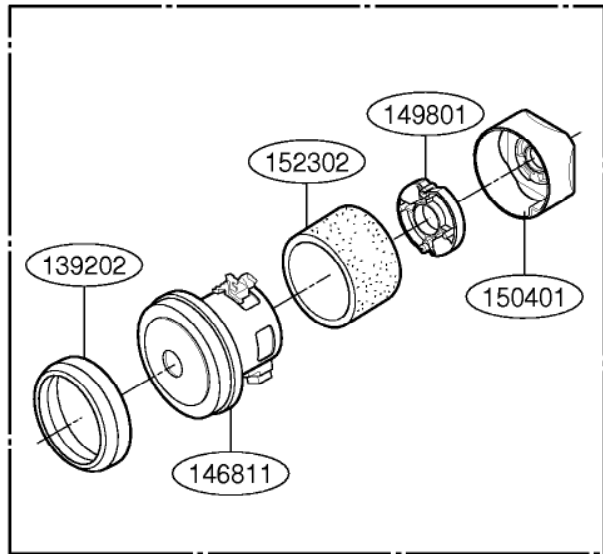

----- Manual continues below -----

EXPLODED VIEW

REPLACEMENT PARTS LIST

LOCATION NO.	PART NO.	DESCRIPTION	REMARK
130401	3040FI111D	BODY BASE	
135502	3550FI1113D	FRONT COVER	
139201	3920FI1115A	PACKING, DUST SEAL	
139202	3920FI3600A	MOTOR MOUNT PACKING	
139206	4036FI3036A	PACKING, TERMINAL	
144411	4441FI3605J	CASTER ASSY	
144801	3I23004B	HOOK, FILTER SETTING	
146601	3660FI1114D	WHEEL	
146811	4681FI2373G	MOTOR ASSY	VMC500L2
146871	6411FI1071W	CORD REEL ASSY	A-1
149801	4980FI3702A	SUPPORTER, MOTOR	
150401	5040FI2449A	SOUND RUBBER	
152302	3940FI3646A	ABSORBING SPONGE	
152311	5231FI3018B	FILTER BAG	FOR VC-401N
152311	5231FI2390J	FILTER BAG	FOR 721.21195
152301	5230FI3248A	MOTOR SAFETY FILTER	
168711	6871FX2130C	PWB ASSY	
235501	3550FI1110N	COVER, BODY	
236501	3650FI2132N	HANDLE	BLUE
250202	5020FI3233N	BUTTON, CORD REEL	
335211	3I23019L	INDICATOR ASSY	
335501	3550FI1562A	COVER, FILTER	FOR VC-401N
335501	3550FI1551K	COVER, FILTER	FOR 721.21195
335506	3550FI3307G	COVER, INDICATOR	
340261	4026FI3234A	LATCH	
435501	3550FI1377X	COVER, GRIP HANDLE	BLUE
435507	3550FI2358F	COVER, FITTING PIPE	
444802	3I23013P	HOOK, FITTING	
436501	3650FI1430C	GRIP HANDLE	
449321	4932FI2360C	HOSE CONECTOR ASSY	BLUE
452151	5214FI1453R	FLEXIBLE HOSE ASSY	BLUE
552491	5249FI1399A	NOZZLE ASSY	
552493	5249FI1395Z	NOZZLE ASSY, QUILT	FOR VC-401N
652012	5201FI2442A	TELESCOPIC PIPE ASSY	
649311	4930FI2378B	ACCESSORY HOLDER	
652031	3I22005N	DUSTING, BRUSH	
652481	5248FI2259C	NOZZLE, UPHOLSTERY	