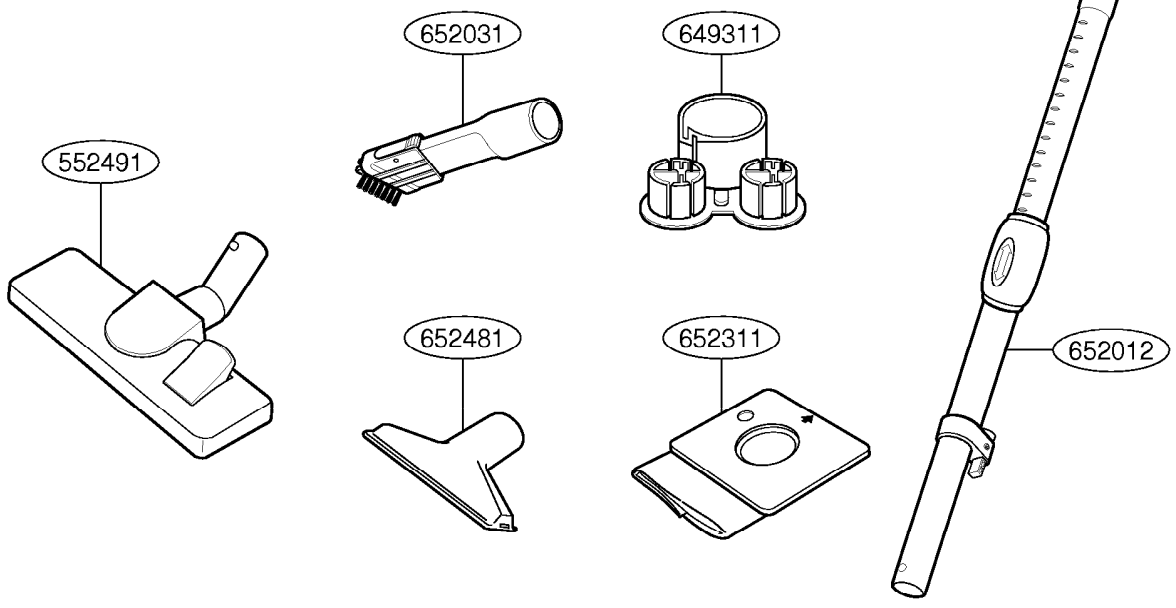

----- Manual continues below -----

EXPLODED VIEW

REPLACEMENT PARTS LIST

LOCATION NO.	PART NO.	DESCRIPTION	REMARK
130401	3040FI111D	BODY BASE	
135502	3550FI1113D	FRONT COVER	
139201	3920FI1115A	PACKING, DUST SEAL	
139202	3920FI3600A	MOTOR MOUNT PACKING	
139206	4036FI3036A	PACKING, TERMINAL	
144411	4441FI3605J	CASTER ASSY	
144801	3I23004B	HOOK, FILTER SETTING	
146601	3660FI1114D	WHEEL	
146811	4681FI2373G	MOTOR ASSY	VMC500L2
146871	6411FI1071W	CORD REEL ASSY	A-1
149801	4980FI3702A	SUPPORTER, MOTOR	
150401	5040FI2449A	SOUND RUBBER	
152302	3940FI3646A	ABSORBING SPONGE	
152311	5231FI3018B	FILTER BAG	FOR VC-401N
152311	5231FI2390J	FILTER BAG	FOR 721.21195
152301	5230FI3248A	MOTOR SAFETY FILTER	
168711	6871FX2130C	PWB ASSY	
235501	3550FI1110N	COVER, BODY	
236501	3650FI2132N	HANDLE	BLUE
250202	5020FI3233N	BUTTON, CORD REEL	
335211	3I23019L	INDICATOR ASSY	
335501	3550FI1562A	COVER, FILTER	FOR VC-401N
335501	3550FI1551K	COVER, FILTER	FOR 721.21195
335506	3550FI3307G	COVER, INDICATOR	
340261	4026FI3234A	LATCH	
435501	3550FI1377X	COVER, GRIP HANDLE	BLUE
435507	3550FI2358F	COVER, FITTING PIPE	
444802	3I23013P	HOOK, FITTING	
436501	3650FI1430C	GRIP HANDLE	
449321	4932FI2360C	HOSE CONECTOR ASSY	BLUE
452151	5214FI1453R	FLEXIBLE HOSE ASSY	BLUE
552491	5249FI1399A	NOZZLE ASSY	
552493	5249FI1395Z	NOZZLE ASSY, QUILT	FOR VC-401N
652012	5201FI2442A	TELESCOPIC PIPE ASSY	
649311	4930FI2378B	ACCESSORY HOLDER	
652031	3I22005N	DUSTING, BRUSH	
652481	5248FI2259C	NOZZLE, UPHOLSTERY	