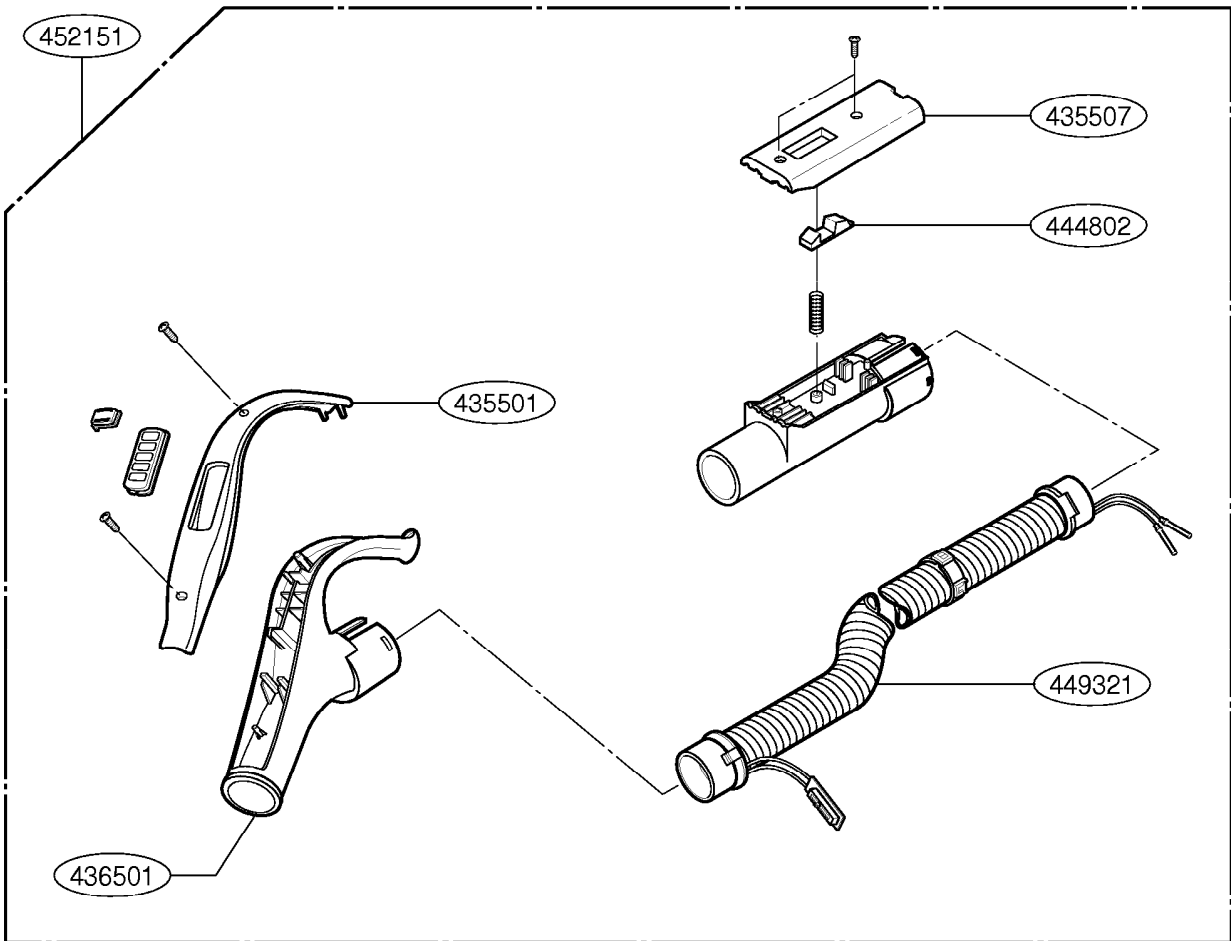

EXPLODED VIEW

REPLACEMENT PARTS LIST

LOCATION NO.	PART NO.	DESCRIPTION	REMARK
130401	3040FI111D	BODY BASE	
135502	3550FI1113D	FRONT COVER	
139201	3920FI1115A	PACKING, DUST SEAL	
139202	3920FI3600A	MOTOR MOUNT PACKING	
139206	4036FI3036A	PACKING, TERMINAL	
144411	4441FI3605J	CASTER ASSY	
144801	3I23004B	HOOK, FILTER SETTING	
146601	3660FI1114D	WHEEL	
146811	4681FI2373G	MOTOR ASSY	VMC500L2
146871	6411FI1071W	CORD REEL ASSY	A-1
149801	4980FI3702A	SUPPORTER, MOTOR	
150401	5040FI2449A	SOUND RUBBER	
152302	3940FI3646A	ABSORBING SPONGE	
152311	5231FI3018B	FILTER BAG	FOR VC-401N
152311	5231FI2390J	FILTER BAG	FOR 721.21195
152301	5230FI3248A	MOTOR SAFETY FILTER	
168711	6871FX2130C	PWB ASSY	
235501	3550FI1110N	COVER, BODY	
236501	3650FI2132N	HANDLE	BLUE
250202	5020FI3233N	BUTTON, CORD REEL	
335211	3I23019L	INDICATOR ASSY	
335501	3550FI1562A	COVER, FILTER	FOR VC-401N
335501	3550FI1551K	COVER, FILTER	FOR 721.21195
335506	3550FI3307G	COVER, INDICATOR	
340261	4026FI3234A	LATCH	
435501	3550FI1377X	COVER, GRIP HANDLE	BLUE
435507	3550FI2358F	COVER, FITTING PIPE	
444802	3I23013P	HOOK, FITTING	
436501	3650FI1430C	GRIP HANDLE	
449321	4932FI2360C	HOSE CONECTOR ASSY	BLUE
452151	5214FI1453R	FLEXIBLE HOSE ASSY	BLUE
552491	5249FI1399A	NOZZLE ASSY	
552493	5249FI1395Z	NOZZLE ASSY, QUILT	FOR VC-401N
652012	5201FI2442A	TELESCOPIC PIPE ASSY	
649311	4930FI2378B	ACCESSORY HOLDER	
652031	3I22005N	DUSTING, BRUSH	
652481	5248FI2259C	NOZZLE, UPHOLSTERY	