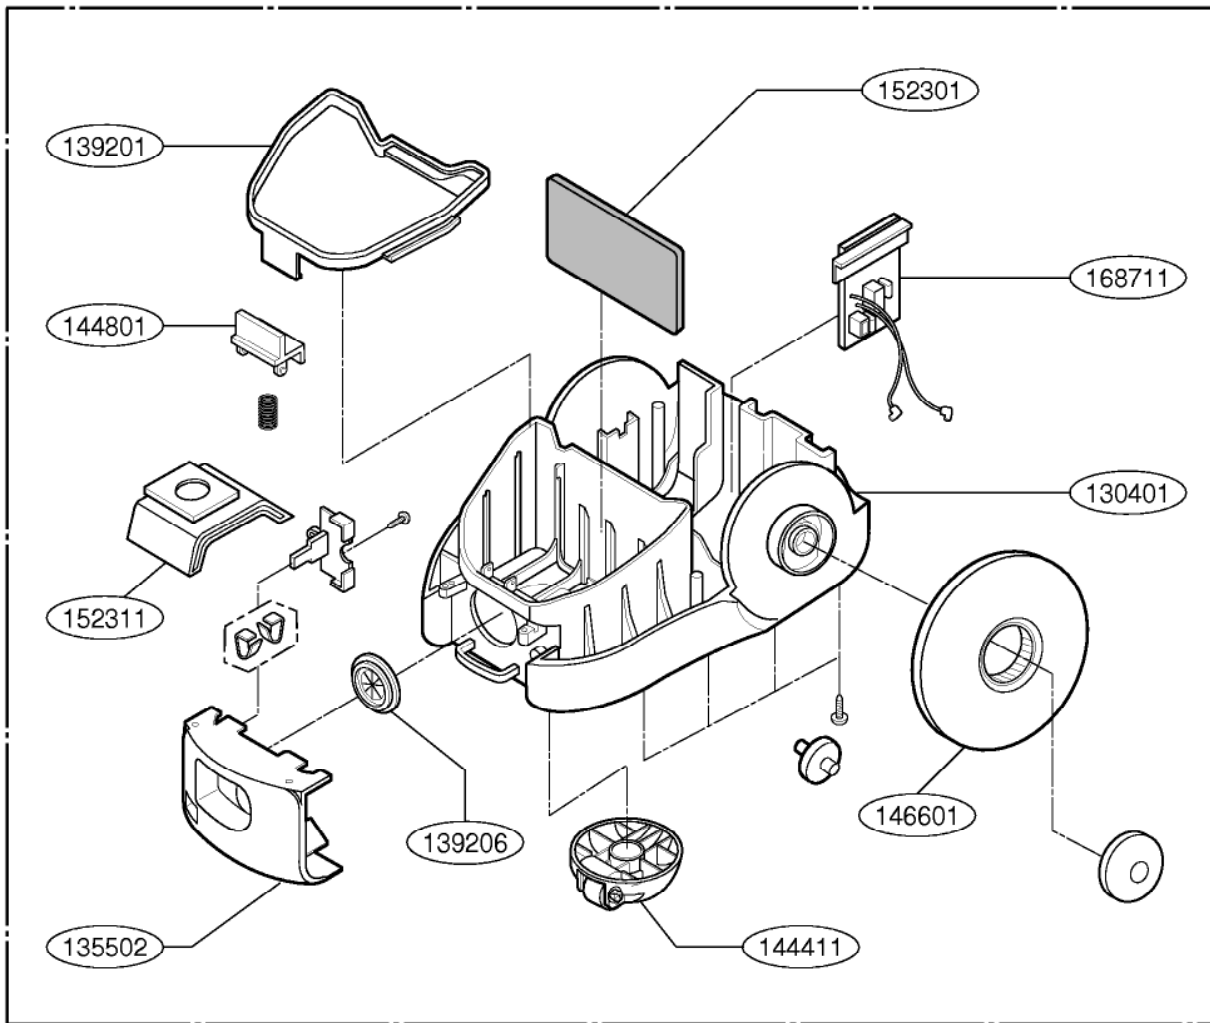

EXPLODED VIEW

REPLACEMENT PARTS LIST

LOCATION NO.	PART NO.	DESCRIPTION	REMARK
130401	3040FI111D	BODY BASE	
135502	3550FI1113D	FRONT COVER	
139201	3920FI1115A	PACKING, DUST SEAL	
139202	3920FI3600A	MOTOR MOUNT PACKING	
139206	4036FI3036A	PACKING, TERMINAL	
144411	4441FI3605J	CASTER ASSY	
144801	3I23004B	HOOK, FILTER SETTING	
146601	3660FI1114D	WHEEL	
146811	4681FI2373G	MOTOR ASSY	VMC500L2
146871	6411FI1071W	CORD REEL ASSY	A-1
149801	4980FI3702A	SUPPORTER, MOTOR	
150401	5040FI2449A	SOUND RUBBER	
152302	3940FI3646A	ABSORBING SPONGE	
152311	5231FI3018B	FILTER BAG	FOR VC-401N
152311	5231FI2390J	FILTER BAG	FOR 721.21195
152301	5230FI3248A	MOTOR SAFETY FILTER	
168711	6871FX2130C	PWB ASSY	
235501	3550FI1110N	COVER, BODY	
236501	3650FI2132N	HANDLE	BLUE
250202	5020FI3233N	BUTTON, CORD REEL	
335211	3I23019L	INDICATOR ASSY	
335501	3550FI1562A	COVER, FILTER	FOR VC-401N
335501	3550FI1551K	COVER, FILTER	FOR 721.21195
335506	3550FI3307G	COVER, INDICATOR	
340261	4026FI3234A	LATCH	
435501	3550FI1377X	COVER, GRIP HANDLE	BLUE
435507	3550FI2358F	COVER, FITTING PIPE	
444802	3I23013P	HOOK, FITTING	
436501	3650FI1430C	GRIP HANDLE	
449321	4932FI2360C	HOSE CONECTOR ASSY	BLUE
452151	5214FI1453R	FLEXIBLE HOSE ASSY	BLUE
552491	5249FI1399A	NOZZLE ASSY	
552493	5249FI1395Z	NOZZLE ASSY, QUILT	FOR VC-401N
652012	5201FI2442A	TELESCOPIC PIPE ASSY	
649311	4930FI2378B	ACCESSORY HOLDER	
652031	3I22005N	DUSTING, BRUSH	
652481	5248FI2259C	NOZZLE, UPHOLSTERY	