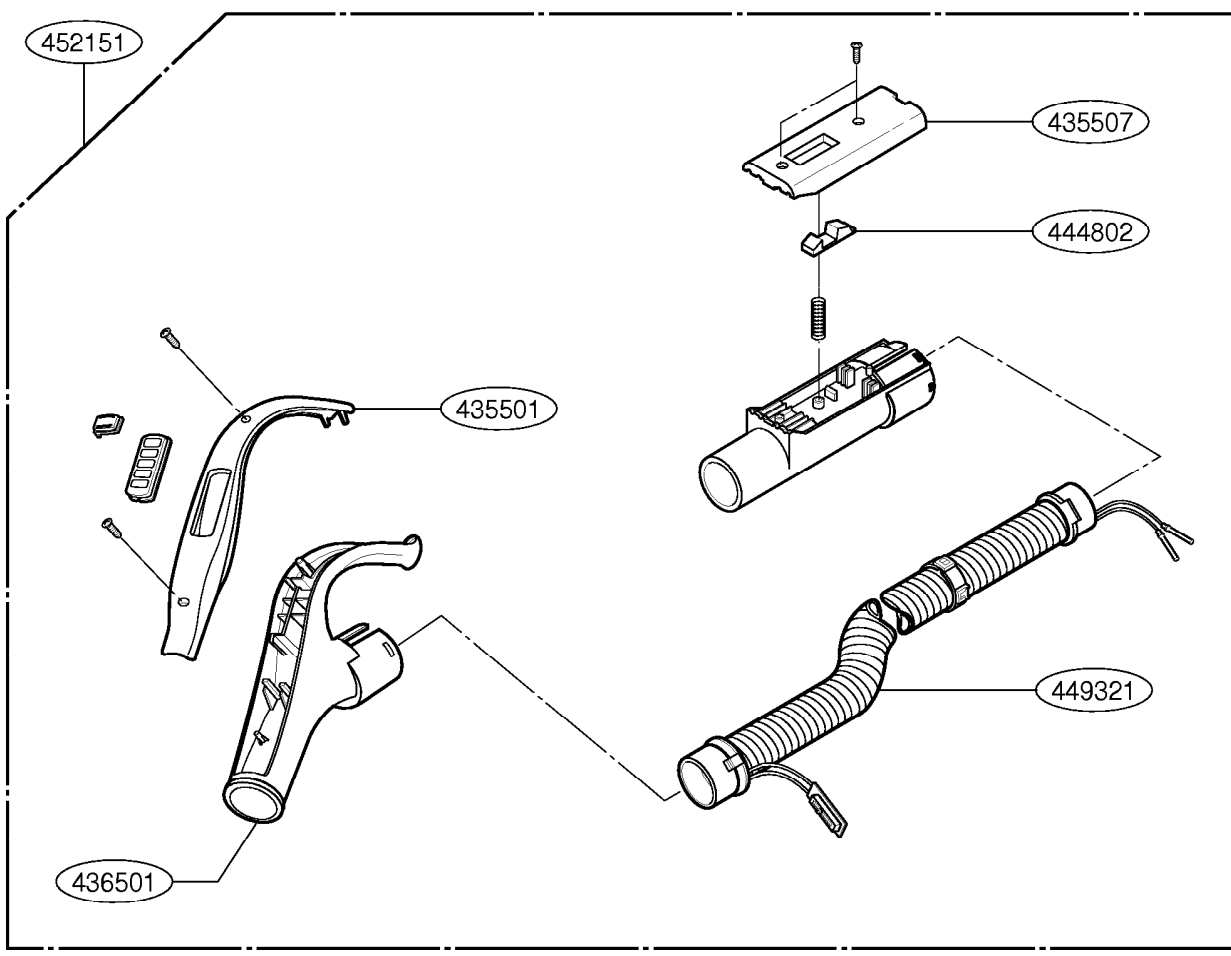

This Owner's Manual is provided and hosted by [Appliance Factory Parts](http://ApplianceFactoryParts.com).

LG VC-401N Owner's Manual

[Shop genuine replacement parts for LG VC-401N](#)

[Find Your LG Vacuum Cleaner Parts - Select From 37 Models](#)

----- Manual continues below -----

EXPLODED VIEW

REPLACEMENT PARTS LIST

LOCATION NO.	PART NO.	DESCRIPTION	REMARK
130401	3040FI111D	BODY BASE	
135502	3550FI1113D	FRONT COVER	
139201	3920FI1115A	PACKING, DUST SEAL	
139202	3920FI3600A	MOTOR MOUNT PACKING	
139206	4036FI3036A	PACKING, TERMINAL	
144411	4441FI3605J	CASTER ASSY	
144801	3I23004B	HOOK, FILTER SETTING	
146601	3660FI1114D	WHEEL	
146811	4681FI2373G	MOTOR ASSY	VMC500L2
146871	6411FI1071W	CORD REEL ASSY	A-1
149801	4980FI3702A	SUPPORTER, MOTOR	
150401	5040FI2449A	SOUND RUBBER	
152302	3940FI3646A	ABSORBING SPONGE	
152311	5231FI3018B	FILTER BAG	FOR VC-401N
152311	5231FI2390J	FILTER BAG	FOR 721.21195
152301	5230FI3248A	MOTOR SAFETY FILTER	
168711	6871FX2130C	PWB ASSY	
235501	3550FI1110N	COVER, BODY	
236501	3650FI2132N	HANDLE	BLUE
250202	5020FI3233N	BUTTON, CORD REEL	
335211	3I23019L	INDICATOR ASSY	
335501	3550FI1562A	COVER, FILTER	FOR VC-401N
335501	3550FI1551K	COVER, FILTER	FOR 721.21195
335506	3550FI3307G	COVER, INDICATOR	
340261	4026FI3234A	LATCH	
435501	3550FI1377X	COVER, GRIP HANDLE	BLUE
435507	3550FI2358F	COVER, FITTING PIPE	
444802	3I23013P	HOOK, FITTING	
436501	3650FI1430C	GRIP HANDLE	
449321	4932FI2360C	HOSE CONECTOR ASSY	BLUE
452151	5214FI1453R	FLEXIBLE HOSE ASSY	BLUE
552491	5249FI1399A	NOZZLE ASSY	
552493	5249FI1395Z	NOZZLE ASSY, QUILT	FOR VC-401N
652012	5201FI2442A	TELESCOPIC PIPE ASSY	
649311	4930FI2378B	ACCESSORY HOLDER	
652031	3I22005N	DUSTING, BRUSH	
652481	5248FI2259C	NOZZLE, UPHOLSTERY	