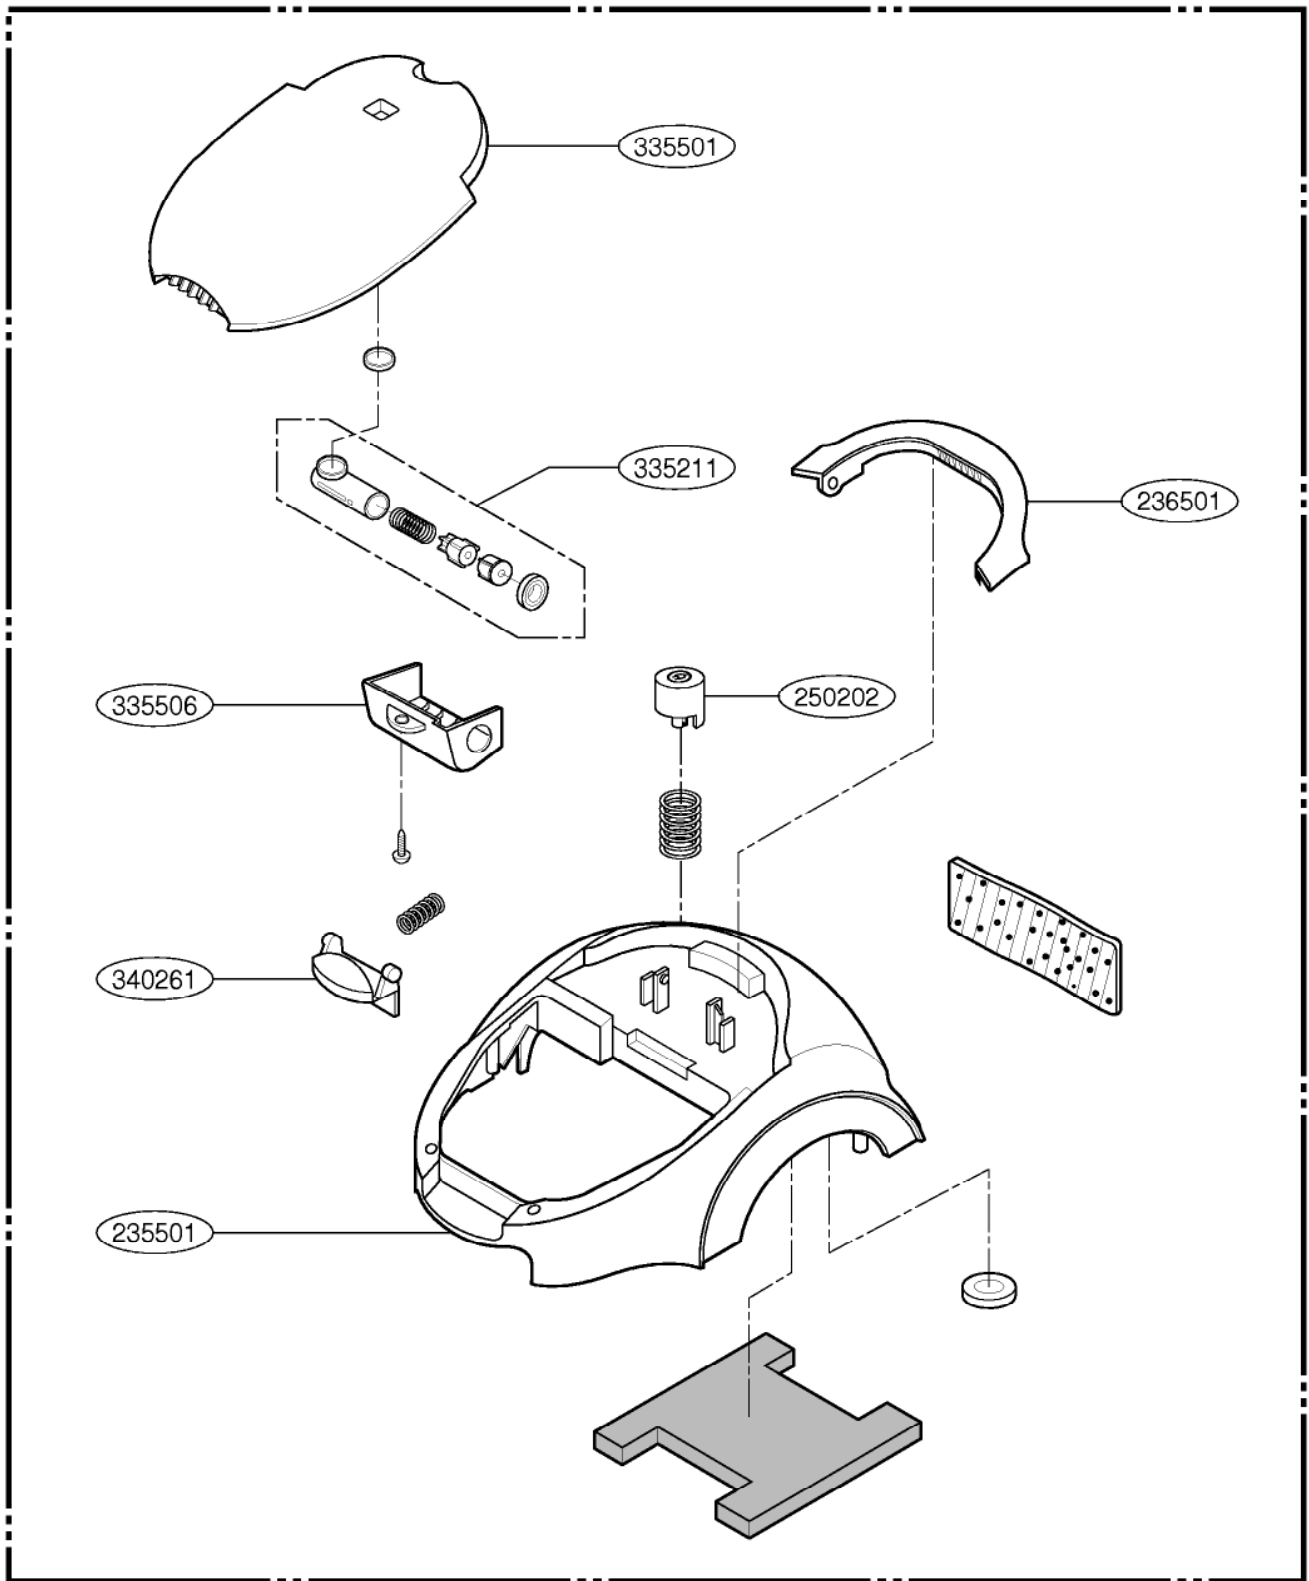

EXPLODED VIEW

REPLACEMENT PARTS LIST

LOCATION NO.	PART NO.	DESCRIPTION	REMARK
130401	3040FI111D	BODY BASE	
135502	3550FI1113D	FRONT COVER	
139201	3920FI1115A	PACKING, DUST SEAL	
139202	3920FI3600A	MOTOR MOUNT PACKING	
139206	4036FI3036A	PACKING, TERMINAL	
144411	4441FI3605J	CASTER ASSY	
144801	3I23004B	HOOK, FILTER SETTING	
146601	3660FI1114D	WHEEL	
146811	4681FI2373G	MOTOR ASSY	VMC500L2
146871	6411FI1071W	CORD REEL ASSY	A-1
149801	4980FI3702A	SUPPORTER, MOTOR	
150401	5040FI2449A	SOUND RUBBER	
152302	3940FI3646A	ABSORBING SPONGE	
152311	5231FI3018B	FILTER BAG	FOR VC-401N
152311	5231FI2390J	FILTER BAG	FOR 721.21195
152301	5230FI3248A	MOTOR SAFETY FILTER	
168711	6871FX2130C	PWB ASSY	
235501	3550FI1110N	COVER, BODY	
236501	3650FI2132N	HANDLE	BLUE
250202	5020FI3233N	BUTTON, CORD REEL	
335211	3I23019L	INDICATOR ASSY	
335501	3550FI1562A	COVER, FILTER	FOR VC-401N
335501	3550FI1551K	COVER, FILTER	FOR 721.21195
335506	3550FI3307G	COVER, INDICATOR	
340261	4026FI3234A	LATCH	
435501	3550FI1377X	COVER, GRIP HANDLE	BLUE
435507	3550FI2358F	COVER, FITTING PIPE	
444802	3I23013P	HOOK, FITTING	
436501	3650FI1430C	GRIP HANDLE	
449321	4932FI2360C	HOSE CONECTOR ASSY	BLUE
452151	5214FI1453R	FLEXIBLE HOSE ASSY	BLUE
552491	5249FI1399A	NOZZLE ASSY	
552493	5249FI1395Z	NOZZLE ASSY, QUILT	FOR VC-401N
652012	5201FI2442A	TELESCOPIC PIPE ASSY	
649311	4930FI2378B	ACCESSORY HOLDER	
652031	3I22005N	DUSTING, BRUSH	
652481	5248FI2259C	NOZZLE, UPHOLSTERY	