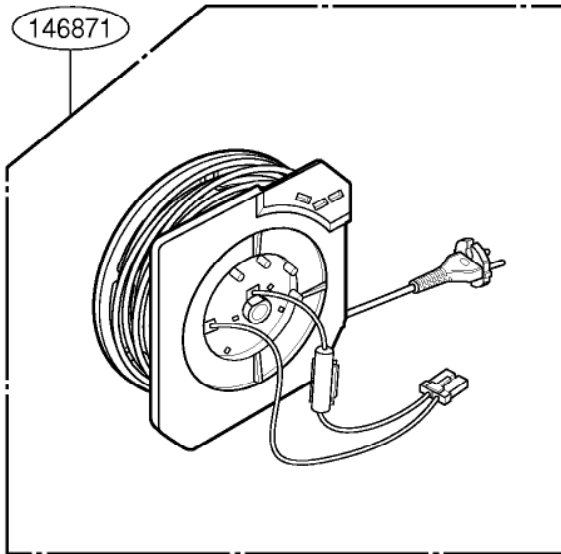

EXPLODED VIEW

REPLACEMENT PARTS LIST

LOCATION NO.	PART NO.	DESCRIPTION	REMARK
130401	3040FI111D	BODY BASE	
135502	3550FI1113D	FRONT COVER	
139201	3920FI1115A	PACKING, DUST SEAL	
139202	3920FI3600A	MOTOR MOUNT PACKING	
139206	4036FI3036A	PACKING, TERMINAL	
144411	4441FI3605J	CASTER ASSY	
144801	3I23004B	HOOK, FILTER SETTING	
146601	3660FI1114D	WHEEL	
146811	4681FI2373G	MOTOR ASSY	VMC500L2
146871	6411FI1071W	CORD REEL ASSY	A-1
149801	4980FI3702A	SUPPORTER, MOTOR	
150401	5040FI2449A	SOUND RUBBER	
152302	3940FI3646A	ABSORBING SPONGE	
152311	5231FI3018B	FILTER BAG	FOR VC-401N
152311	5231FI2390J	FILTER BAG	FOR 721.21195
152301	5230FI3248A	MOTOR SAFETY FILTER	
168711	6871FX2130C	PWB ASSY	
235501	3550FI1110N	COVER, BODY	
236501	3650FI2132N	HANDLE	BLUE
250202	5020FI3233N	BUTTON, CORD REEL	
335211	3I23019L	INDICATOR ASSY	
335501	3550FI1562A	COVER, FILTER	FOR VC-401N
335501	3550FI1551K	COVER, FILTER	FOR 721.21195
335506	3550FI3307G	COVER, INDICATOR	
340261	4026FI3234A	LATCH	
435501	3550FI1377X	COVER, GRIP HANDLE	BLUE
435507	3550FI2358F	COVER, FITTING PIPE	
444802	3I23013P	HOOK, FITTING	
436501	3650FI1430C	GRIP HANDLE	
449321	4932FI2360C	HOSE CONECTOR ASSY	BLUE
452151	5214FI1453R	FLEXIBLE HOSE ASSY	BLUE
552491	5249FI1399A	NOZZLE ASSY	
552493	5249FI1395Z	NOZZLE ASSY, QUILT	FOR VC-401N
652012	5201FI2442A	TELESCOPIC PIPE ASSY	
649311	4930FI2378B	ACCESSORY HOLDER	
652031	3I22005N	DUSTING, BRUSH	
652481	5248FI2259C	NOZZLE, UPHOLSTERY	