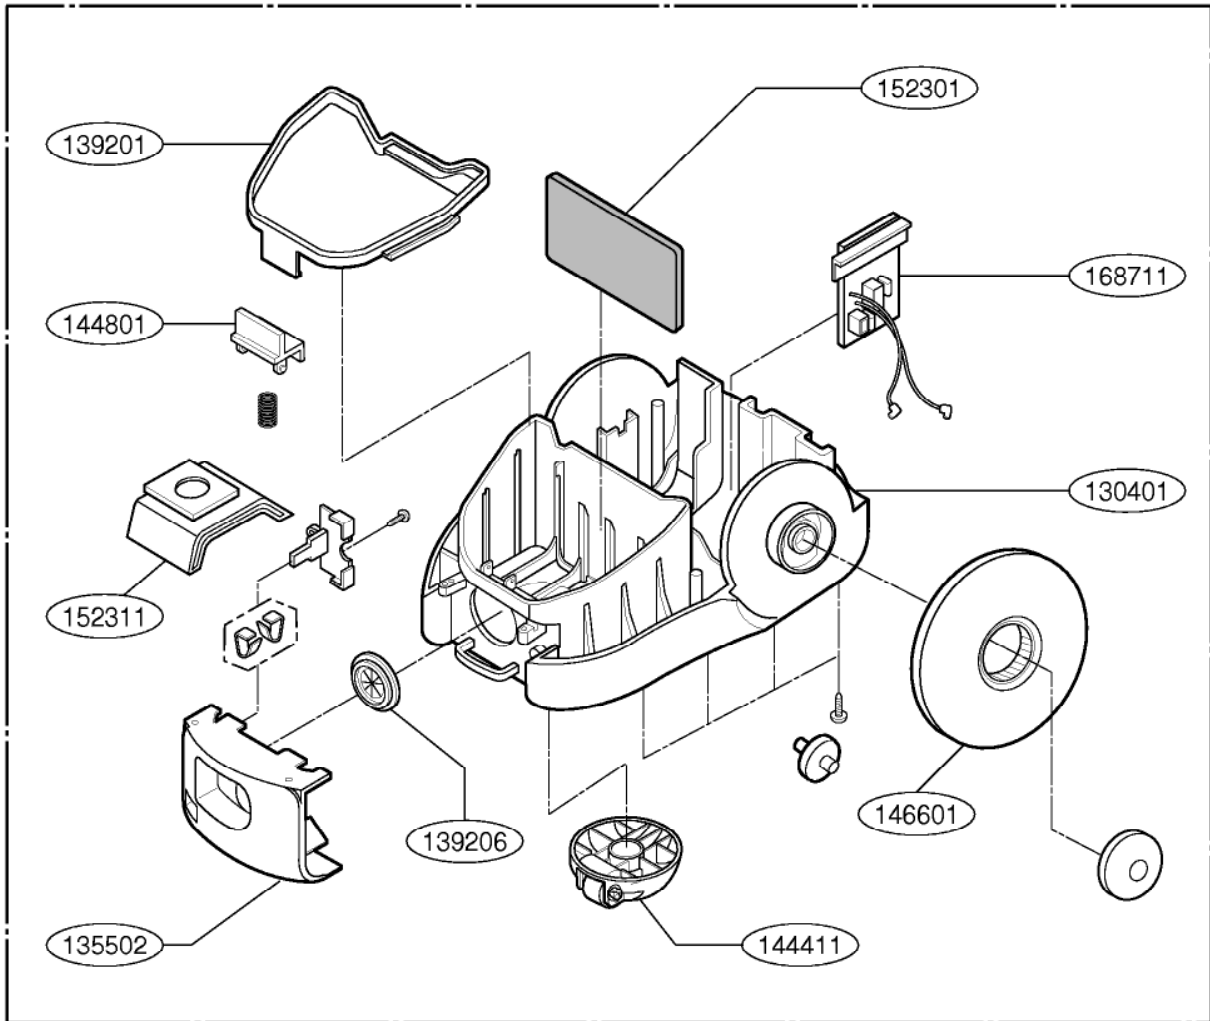

This Owner's Manual is provided and hosted by [Appliance Factory Parts](http://ApplianceFactoryParts.com).

LG VC-401N Owner's Manual

[Shop genuine replacement parts for LG VC-401N](#)

[Find Your LG Vacuum Cleaner Parts - Select From 37 Models](#)

----- Manual continues below -----

EXPLODED VIEW

REPLACEMENT PARTS LIST

LOCATION NO.	PART NO.	DESCRIPTION	REMARK
130401	3040FI111D	BODY BASE	
135502	3550FI1113D	FRONT COVER	
139201	3920FI1115A	PACKING, DUST SEAL	
139202	3920FI3600A	MOTOR MOUNT PACKING	
139206	4036FI3036A	PACKING, TERMINAL	
144411	4441FI3605J	CASTER ASSY	
144801	3I23004B	HOOK, FILTER SETTING	
146601	3660FI1114D	WHEEL	
146811	4681FI2373G	MOTOR ASSY	VMC500L2
146871	6411FI1071W	CORD REEL ASSY	A-1
149801	4980FI3702A	SUPPORTER, MOTOR	
150401	5040FI2449A	SOUND RUBBER	
152302	3940FI3646A	ABSORBING SPONGE	
152311	5231FI3018B	FILTER BAG	FOR VC-401N
152311	5231FI2390J	FILTER BAG	FOR 721.21195
152301	5230FI3248A	MOTOR SAFETY FILTER	
168711	6871FX2130C	PWB ASSY	
235501	3550FI1110N	COVER, BODY	
236501	3650FI2132N	HANDLE	BLUE
250202	5020FI3233N	BUTTON, CORD REEL	
335211	3I23019L	INDICATOR ASSY	
335501	3550FI1562A	COVER, FILTER	FOR VC-401N
335501	3550FI1551K	COVER, FILTER	FOR 721.21195
335506	3550FI3307G	COVER, INDICATOR	
340261	4026FI3234A	LATCH	
435501	3550FI1377X	COVER, GRIP HANDLE	BLUE
435507	3550FI2358F	COVER, FITTING PIPE	
444802	3I23013P	HOOK, FITTING	
436501	3650FI1430C	GRIP HANDLE	
449321	4932FI2360C	HOSE CONECTOR ASSY	BLUE
452151	5214FI1453R	FLEXIBLE HOSE ASSY	BLUE
552491	5249FI1399A	NOZZLE ASSY	
552493	5249FI1395Z	NOZZLE ASSY, QUILT	FOR VC-401N
652012	5201FI2442A	TELESCOPIC PIPE ASSY	
649311	4930FI2378B	ACCESSORY HOLDER	
652031	3I22005N	DUSTING, BRUSH	
652481	5248FI2259C	NOZZLE, UPHOLSTERY	