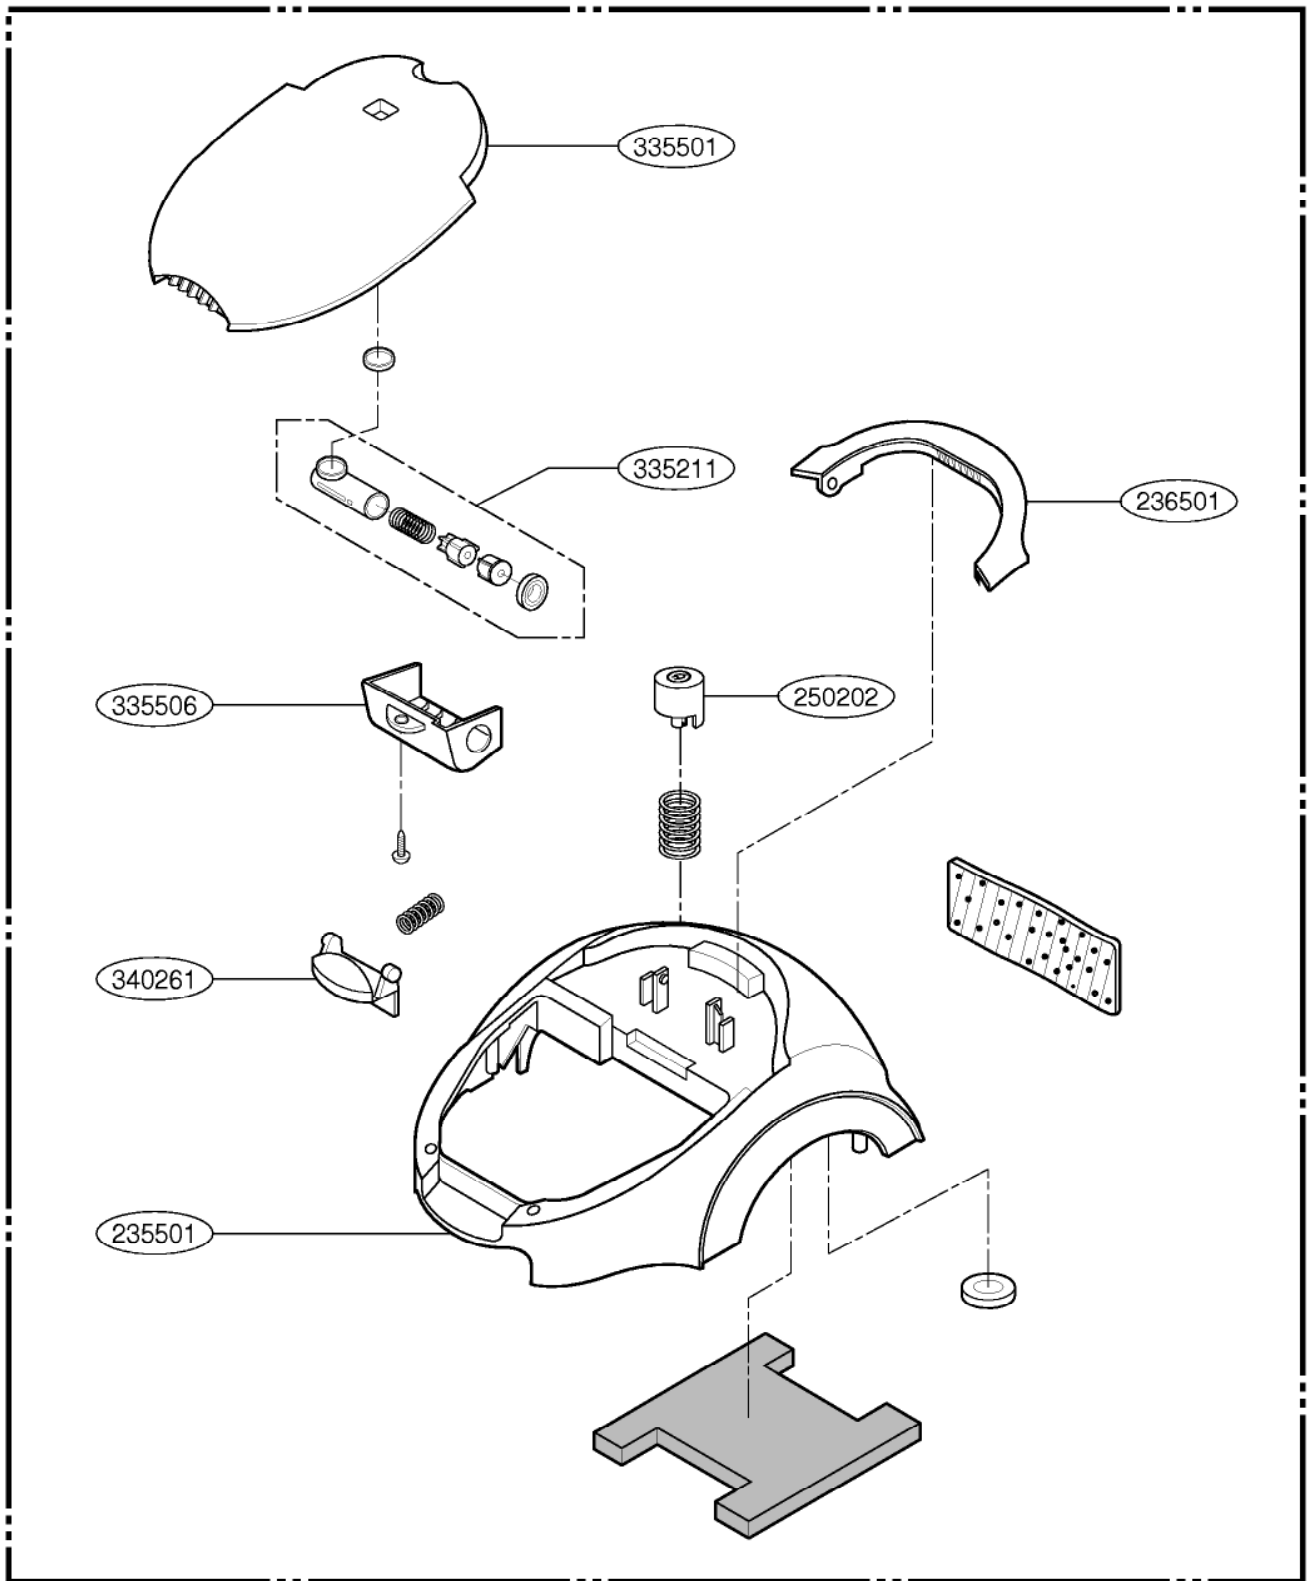

This Owner's Manual is provided and hosted by [Appliance Factory Parts](http://ApplianceFactoryParts.com).

LG VC-401N Owner's Manual

[Shop genuine replacement parts for LG VC-401N](#)

[Find Your LG Vacuum Cleaner Parts - Select From 37 Models](#)

----- Manual continues below -----

EXPLODED VIEW

REPLACEMENT PARTS LIST

LOCATION NO.	PART NO.	DESCRIPTION	REMARK
130401	3040FI111D	BODY BASE	
135502	3550FI1113D	FRONT COVER	
139201	3920FI1115A	PACKING, DUST SEAL	
139202	3920FI3600A	MOTOR MOUNT PACKING	
139206	4036FI3036A	PACKING, TERMINAL	
144411	4441FI3605J	CASTER ASSY	
144801	3I23004B	HOOK, FILTER SETTING	
146601	3660FI1114D	WHEEL	
146811	4681FI2373G	MOTOR ASSY	VMC500L2
146871	6411FI1071W	CORD REEL ASSY	A-1
149801	4980FI3702A	SUPPORTER, MOTOR	
150401	5040FI2449A	SOUND RUBBER	
152302	3940FI3646A	ABSORBING SPONGE	
152311	5231FI3018B	FILTER BAG	FOR VC-401N
152311	5231FI2390J	FILTER BAG	FOR 721.21195
152301	5230FI3248A	MOTOR SAFETY FILTER	
168711	6871FX2130C	PWB ASSY	
235501	3550FI1110N	COVER, BODY	
236501	3650FI2132N	HANDLE	BLUE
250202	5020FI3233N	BUTTON, CORD REEL	
335211	3I23019L	INDICATOR ASSY	
335501	3550FI1562A	COVER, FILTER	FOR VC-401N
335501	3550FI1551K	COVER, FILTER	FOR 721.21195
335506	3550FI3307G	COVER, INDICATOR	
340261	4026FI3234A	LATCH	
435501	3550FI1377X	COVER, GRIP HANDLE	BLUE
435507	3550FI2358F	COVER, FITTING PIPE	
444802	3I23013P	HOOK, FITTING	
436501	3650FI1430C	GRIP HANDLE	
449321	4932FI2360C	HOSE CONECTOR ASSY	BLUE
452151	5214FI1453R	FLEXIBLE HOSE ASSY	BLUE
552491	5249FI1399A	NOZZLE ASSY	
552493	5249FI1395Z	NOZZLE ASSY, QUILT	FOR VC-401N
652012	5201FI2442A	TELESCOPIC PIPE ASSY	
649311	4930FI2378B	ACCESSORY HOLDER	
652031	3I22005N	DUSTING, BRUSH	
652481	5248FI2259C	NOZZLE, UPHOLSTERY	