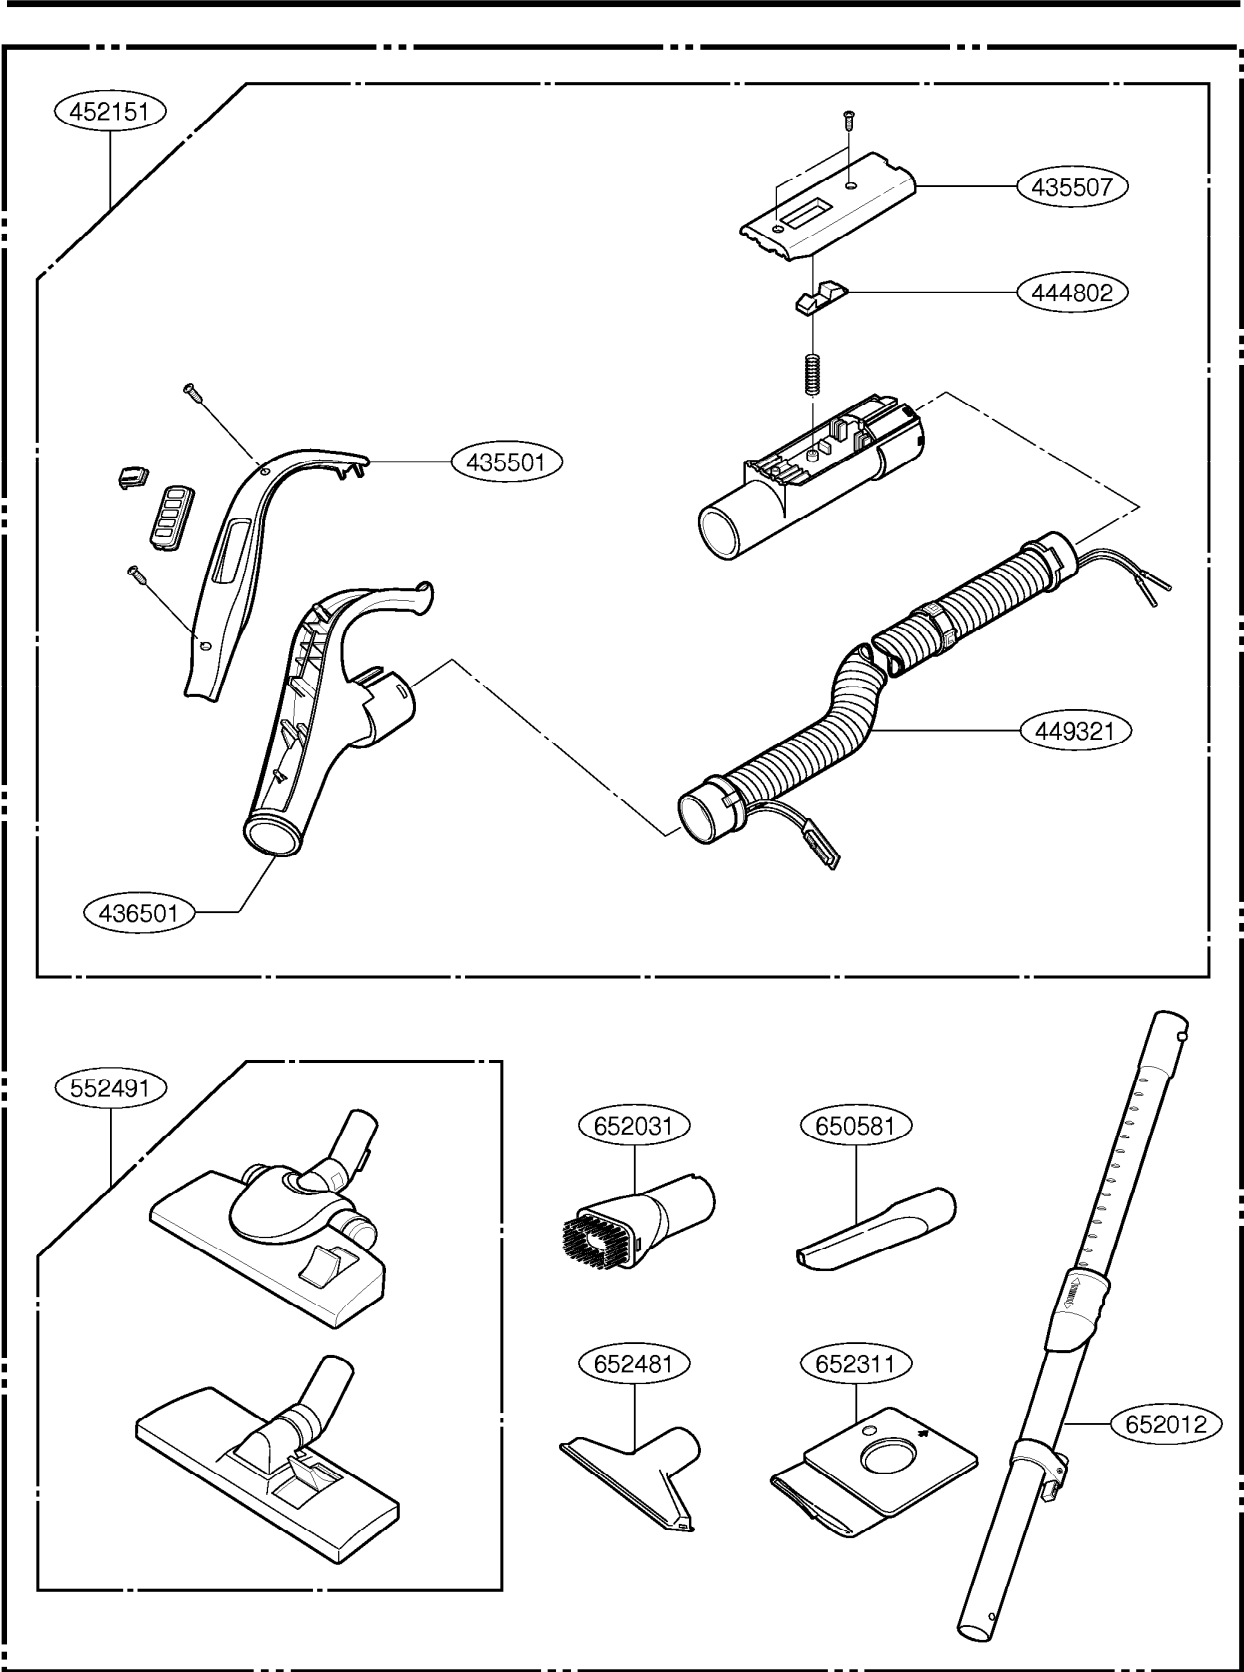

# EXPLODED VIEW

# REPLACEMENT PARTS LIST

LOCATION NO.	PART NO.	DESCRIPTION	REMARK
130401	3040FI1111D	BODY BASE	
135502	3550FI11113D	FRONT COVER	
139201	3920FI1115A	PACKING, DUST SEAL	
139202	3920FI3302A	MOTOR MOUNT PACKING	
139206	3920FI3728A	PACKING, TERMINAL	
144411	4441FI3605J	CASTER ASSY	
144801	3I23004B	HOOK, FILTER SETTING	
146601	3660FI11114D	WHEEL	
146811	4681FI2373D	MOTOR ASSY	VMC500E5
146871	6411FI1071L	CORD REEL ASSY	C-2
146871	6411FI1071M	CORD REEL ASSY	C-1
152302	4I22064D	PACKING ABSORBING	
149801	4980FI3702A	SUPPORTER, MOTOR	
139204	3920FI3746A	PACKING, SEAL	
152311	5231FI3018B	FILTER BAG	PAPER FILTER
152312	5231FI2445A	FILTER BAG	CLOTH, ZIPPER
152301	5230FI3248A	MOTOR SAFETY FILTER	
168711	6871FX2116A	PWB ASSY	
235501	3550FI11110N	COVER, BODY	
236501	3650FI2132Q	HANDLE	RED
236501	3650FI2132N	HANDLE	BLUE
250202	5020FI3233N	BUTTON, CORD REEL	
335211	3I23019Q	INDICATOR ASSY	
335501	3550FI11154M	COVER, FILTER	RED
335501	3550FI11154K	COVER, FILTER	BLUE
335506	3550FI3307G	COVER, INDICATOR	
340261	4026FI3234A	LATCH	
435501	3550FI1377X	COVER, GRIP HANDLE	BLUE
435501	3550FI1511B	COVER, GRIP HANDLE	RED
435507	3550FI2358F	COVER, FITTING PIPE	
444802	3I23013P	HOOK, FITTING	
436501	3650FI1430C	GRIP HANDLE	
449321	4932FI2360C	HOSE CONECTOR ASSY	BLUE
449321	4932FI2360D	HOSE CONECTOR ASSY	RED
452151	5214FI1456C	FLEXIBLE HOSE ASSY	BLUE
452151	5214FI1456D	FLEXIBLE HOSE ASSY	BLE
452151	5214FI1456E	FLEXIBLE HOSE ASSY	RED
552491	5249FI1389B	NOZZLE ASSY	NZ-17
552491	5249FI2182A	NOZZLE ASSY	NZ-5
552493	5249FI1390H	NOZZLE ASSY, QUILT	
552493	5249FI1390N	NOZZLE ASSY, QUILT	
552493	5249FI1390P	NOZZLE ASSY, QUILT	
652012	5201FI2335D	TELESCOPIC PIPE ASSY	ALUMINIUM
652012	5201FI2438B	TELESCOPIC PIPE ASSY	STEEL
650581	5058FI3462A	TOOL, CREVICE	
652031	5202FI3474A	DUST, BRUSH	
652481	5248FI2259A	NOZZLE, UPHOLSTERY	