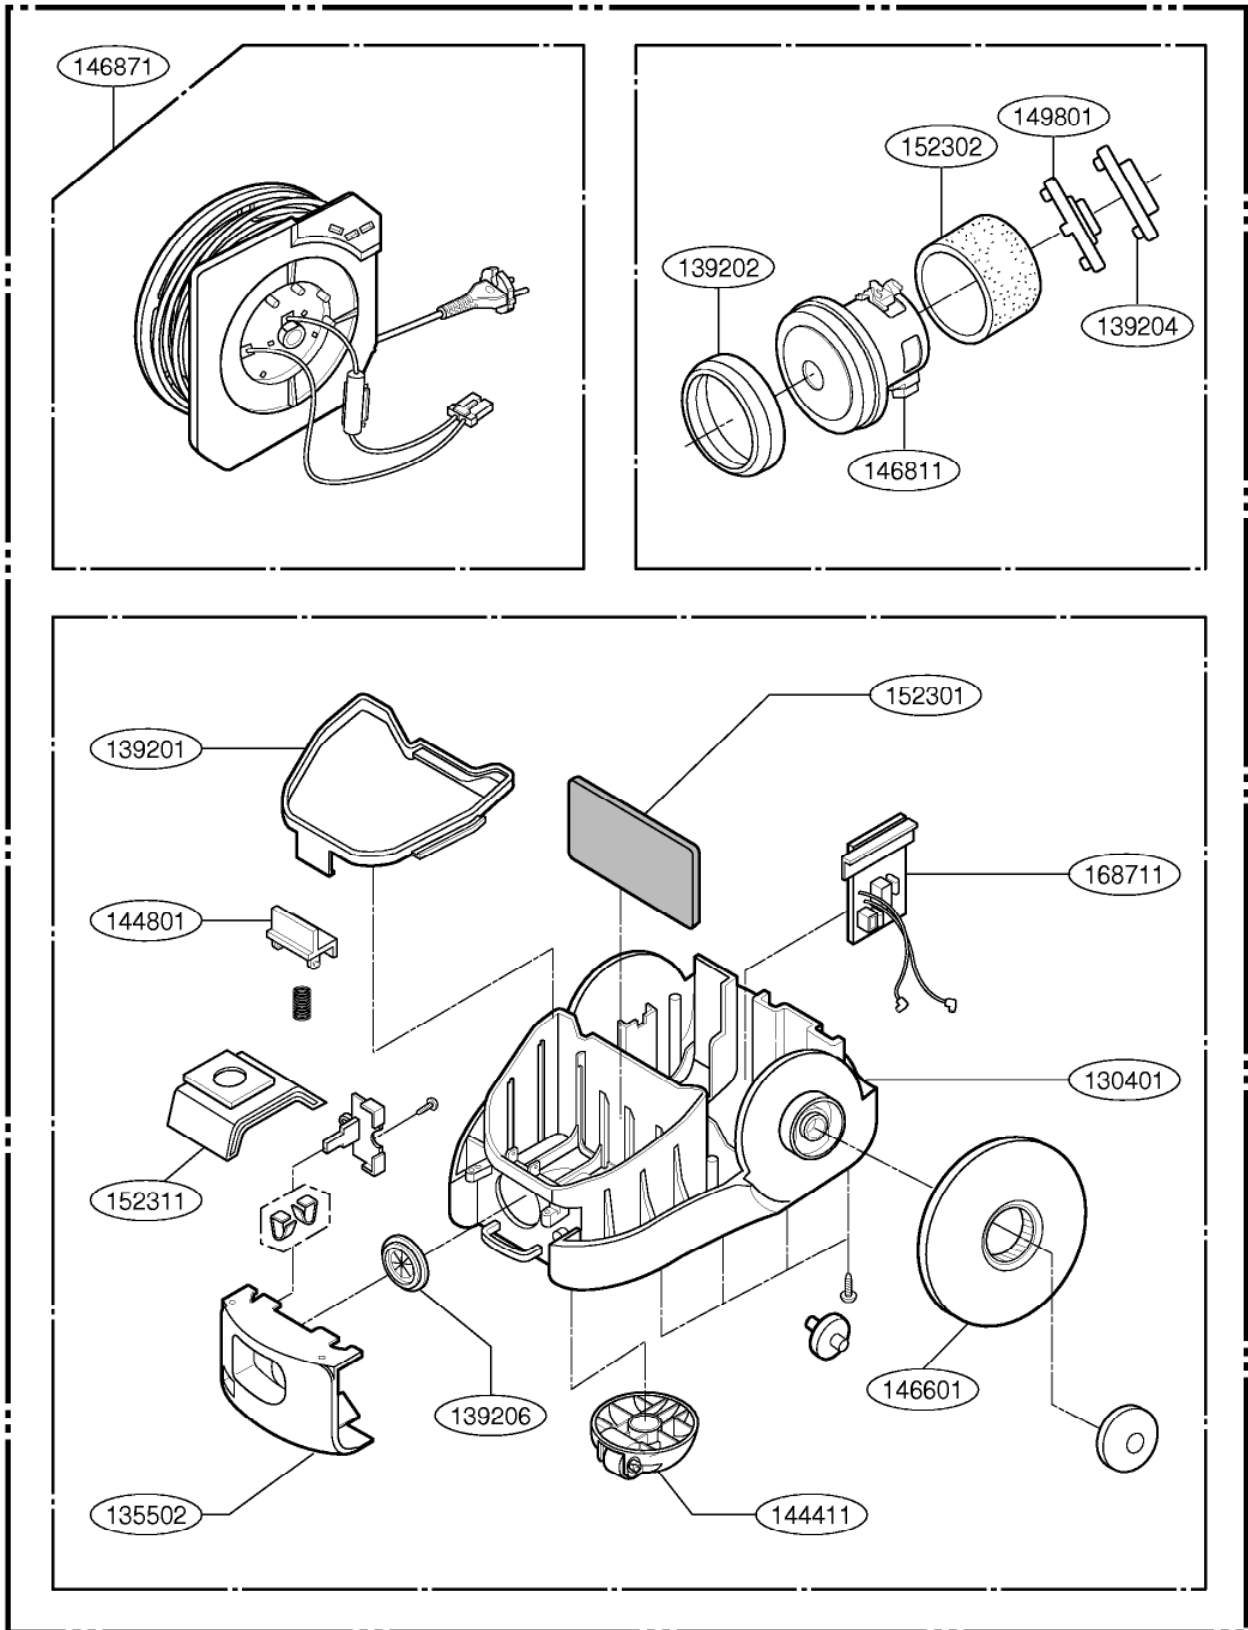

# EXPLODED VIEW

# REPLACEMENT PARTS LIST

LOCATION NO.	PART NO.	DESCRIPTION	REMARK
130401	3040FI1111D	BODY BASE	
135502	3550FI11113D	FRONT COVER	
139201	3920FI1115A	PACKING, DUST SEAL	
139202	3920FI3302A	MOTOR MOUNT PACKING	
139206	3920FI3728A	PACKING, TERMINAL	
144411	4441FI3605J	CASTER ASSY	
144801	3I23004B	HOOK, FILTER SETTING	
146601	3660FI11114D	WHEEL	
146811	4681FI2373D	MOTOR ASSY	VMC500E5
146871	6411FI1071L	CORD REEL ASSY	C-2
146871	6411FI1071M	CORD REEL ASSY	C-1
152302	4I22064D	PACKING ABSORBING	
149801	4980FI3702A	SUPPORTER, MOTOR	
139204	3920FI3746A	PACKING, SEAL	
152311	5231FI3018B	FILTER BAG	PAPER FILTER
152312	5231FI2445A	FILTER BAG	CLOTH, ZIPPER
152301	5230FI3248A	MOTOR SAFETY FILTER	
168711	6871FX2116A	PWB ASSY	
235501	3550FI11110N	COVER, BODY	
236501	3650FI2132Q	HANDLE	RED
236501	3650FI2132N	HANDLE	BLUE
250202	5020FI3233N	BUTTON, CORD REEL	
335211	3I23019Q	INDICATOR ASSY	
335501	3550FI11154M	COVER, FILTER	RED
335501	3550FI11154K	COVER, FILTER	BLUE
335506	3550FI3307G	COVER, INDICATOR	
340261	4026FI3234A	LATCH	
435501	3550FI1377X	COVER, GRIP HANDLE	BLUE
435501	3550FI1511B	COVER, GRIP HANDLE	RED
435507	3550FI2358F	COVER, FITTING PIPE	
444802	3I23013P	HOOK, FITTING	
436501	3650FI1430C	GRIP HANDLE	
449321	4932FI2360C	HOSE CONECTOR ASSY	BLUE
449321	4932FI2360D	HOSE CONECTOR ASSY	RED
452151	5214FI1456C	FLEXIBLE HOSE ASSY	BLUE
452151	5214FI1456D	FLEXIBLE HOSE ASSY	BLE
452151	5214FI1456E	FLEXIBLE HOSE ASSY	RED
552491	5249FI1389B	NOZZLE ASSY	NZ-17
552491	5249FI2182A	NOZZLE ASSY	NZ-5
552493	5249FI1390H	NOZZLE ASSY, QUILT	
552493	5249FI1390N	NOZZLE ASSY, QUILT	
552493	5249FI1390P	NOZZLE ASSY, QUILT	
652012	5201FI2335D	TELESCOPIC PIPE ASSY	ALUMINIUM
652012	5201FI2438B	TELESCOPIC PIPE ASSY	STEEL
650581	5058FI3462A	TOOL, CREVICE	
652031	5202FI3474A	DUST, BRUSH	
652481	5248FI2259A	NOZZLE, UPHOLSTERY	