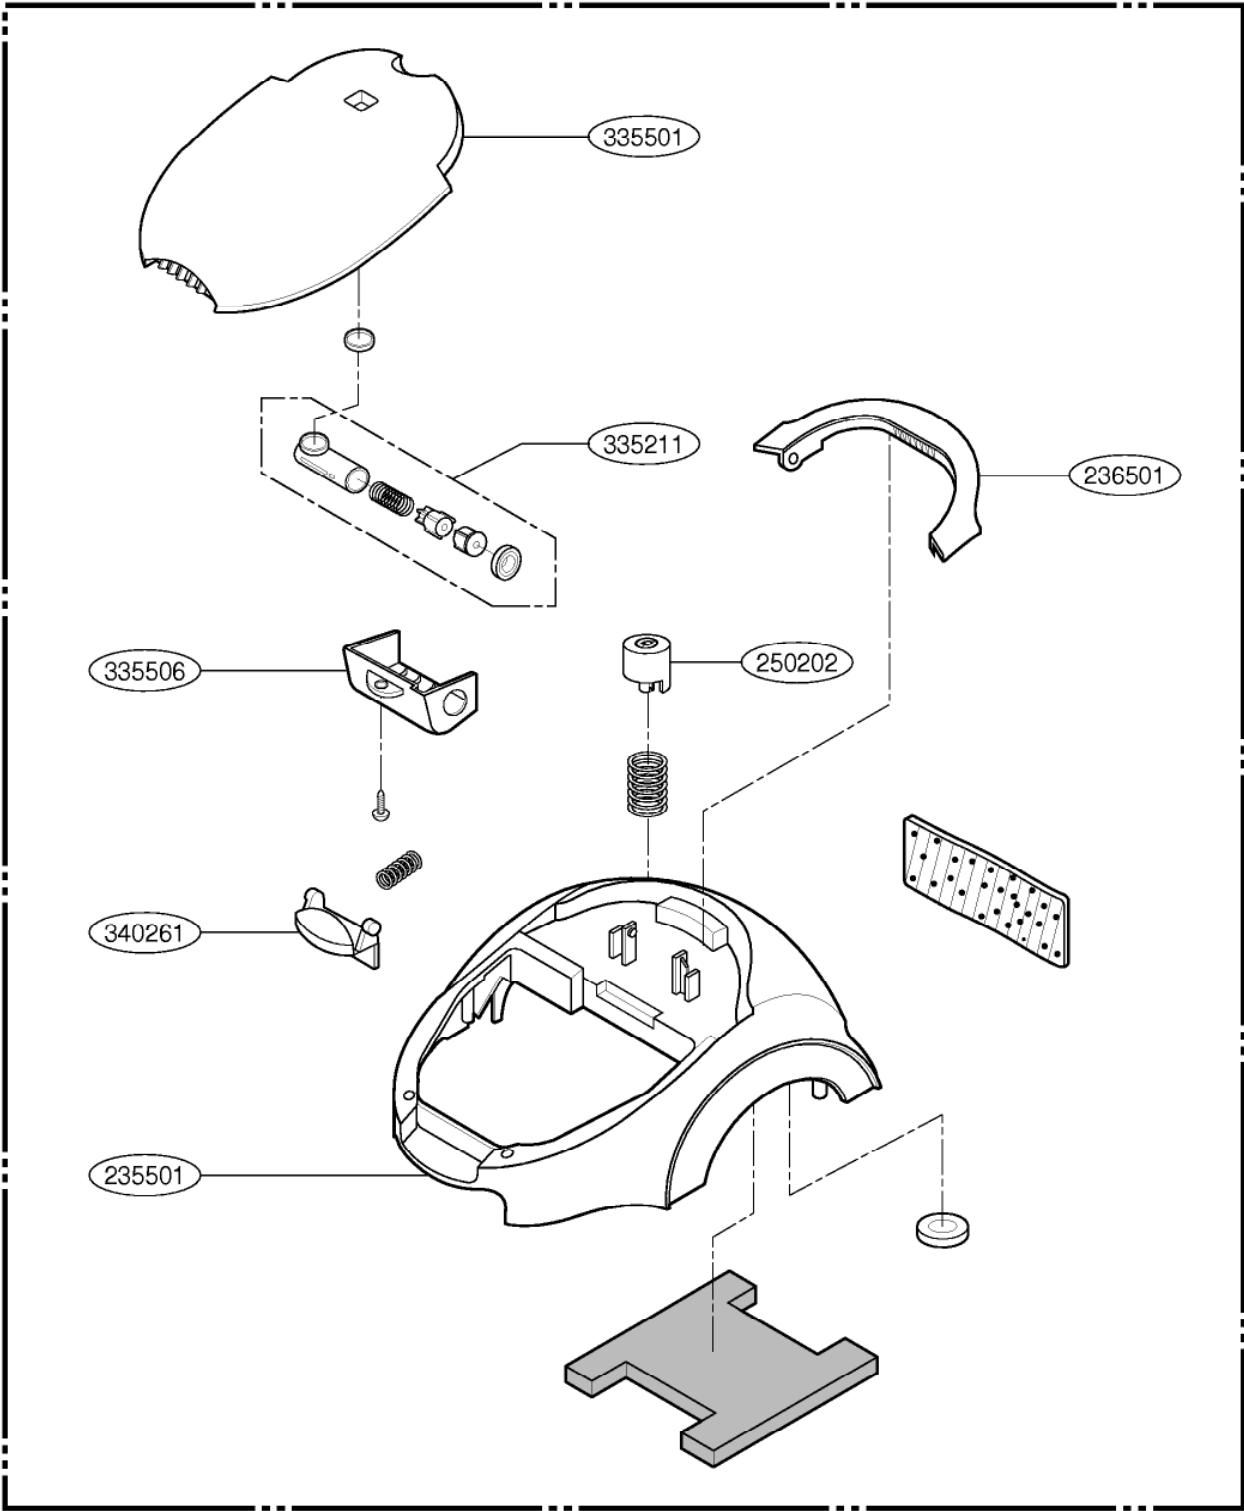

# EXPLODED VIEW

# REPLACEMENT PARTS LIST

LOCATION NO.	PART NO.	DESCRIPTION	REMARK
130401	3040FI1111D	BODY BASE	
135502	3550FI11113D	FRONT COVER	
139201	3920FI1115A	PACKING, DUST SEAL	
139202	3920FI3302A	MOTOR MOUNT PACKING	
139206	3920FI3728A	PACKING, TERMINAL	
144411	4441FI3605J	CASTER ASSY	
144801	3I23004B	HOOK, FILTER SETTING	
146601	3660FI11114D	WHEEL	
146811	4681FI2373D	MOTOR ASSY	VMC500E5
146871	6411FI1071L	CORD REEL ASSY	C-2
146871	6411FI1071M	CORD REEL ASSY	C-1
152302	4I22064D	PACKING ABSORBING	
149801	4980FI3702A	SUPPORTER, MOTOR	
139204	3920FI3746A	PACKING, SEAL	
152311	5231FI3018B	FILTER BAG	PAPER FILTER
152312	5231FI2445A	FILTER BAG	CLOTH, ZIPPER
152301	5230FI3248A	MOTOR SAFETY FILTER	
168711	6871FX2116A	PWB ASSY	
235501	3550FI11110N	COVER, BODY	
236501	3650FI2132Q	HANDLE	RED
236501	3650FI2132N	HANDLE	BLUE
250202	5020FI3233N	BUTTON, CORD REEL	
335211	3I23019Q	INDICATOR ASSY	
335501	3550FI11154M	COVER, FILTER	RED
335501	3550FI11154K	COVER, FILTER	BLUE
335506	3550FI3307G	COVER, INDICATOR	
340261	4026FI3234A	LATCH	
435501	3550FI1377X	COVER, GRIP HANDLE	BLUE
435501	3550FI1511B	COVER, GRIP HANDLE	RED
435507	3550FI2358F	COVER, FITTING PIPE	
444802	3I23013P	HOOK, FITTING	
436501	3650FI1430C	GRIP HANDLE	
449321	4932FI2360C	HOSE CONECTOR ASSY	BLUE
449321	4932FI2360D	HOSE CONECTOR ASSY	RED
452151	5214FI1456C	FLEXIBLE HOSE ASSY	BLUE
452151	5214FI1456D	FLEXIBLE HOSE ASSY	BLE
452151	5214FI1456E	FLEXIBLE HOSE ASSY	RED
552491	5249FI1389B	NOZZLE ASSY	NZ-17
552491	5249FI2182A	NOZZLE ASSY	NZ-5
552493	5249FI1390H	NOZZLE ASSY, QUILT	
552493	5249FI1390N	NOZZLE ASSY, QUILT	
552493	5249FI1390P	NOZZLE ASSY, QUILT	
652012	5201FI2335D	TELESCOPIC PIPE ASSY	ALUMINIUM
652012	5201FI2438B	TELESCOPIC PIPE ASSY	STEEL
650581	5058FI3462A	TOOL, CREVICE	
652031	5202FI3474A	DUST, BRUSH	
652481	5248FI2259A	NOZZLE, UPHOLSTERY	