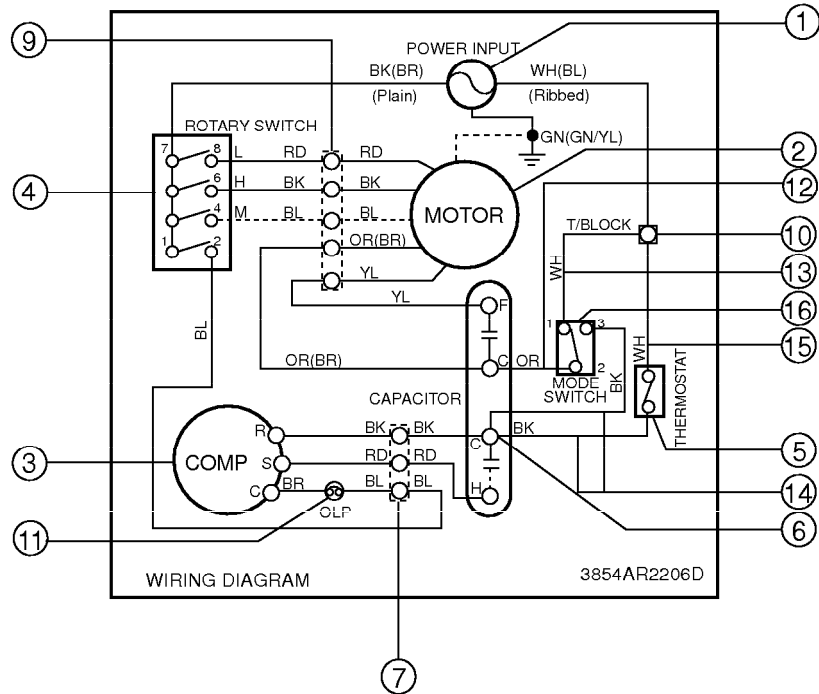

This Owner's Manual is provided and hosted by [Appliance Factory Parts](#).

FRIEDRICH ZQ08A10A Owner's Manual

[Shop genuine replacement parts for FRIEDRICH
ZQ08A10A](#)

[Find Your FRIEDRICH Air Conditioner Parts - Select From 1575 Models](#)

----- Manual continues below -----

5. SCHEMATIC DIAGRAM

• CIRCUIT DIAGRAM

• MODEL : ZQ08A10A

LOCATION NO.	DESCRIPTION	PART NO.	QTY PER SET	REMARKS
		ZQ08A10A		
1	POWER CORD ASS'Y	2H00677P	1	
2	MOTOR ASS'Y	4681A20027B	1	
3	COMPRESSOR	5416A20013B	1	
4	ROTARY SWITCH	2H00598E	1	
5	THERMOSTAT	2H01109L	1	
6	CAPACITOR, SH	6120AR2359Y	1	
7	CONNECTOR ASS'Y	6631AR3843N	1	
9	CONNECTOR ASS'Y	6631AR2687A	1	
10	T/BLOCK	3H00390B	1	
11	OVERLOAD PROTECTOR	6750A30001A	1	
12	CONDUCTOR	6862AR2348D	1	
13	CONDUCTOR	6862AR2348G	1	
14	CONDUCTOR	6862AR2348E	1	
15	CONDUCTOR	6862AR2348F	1	
16	ROCKER SWITCH	2H01316C	1	