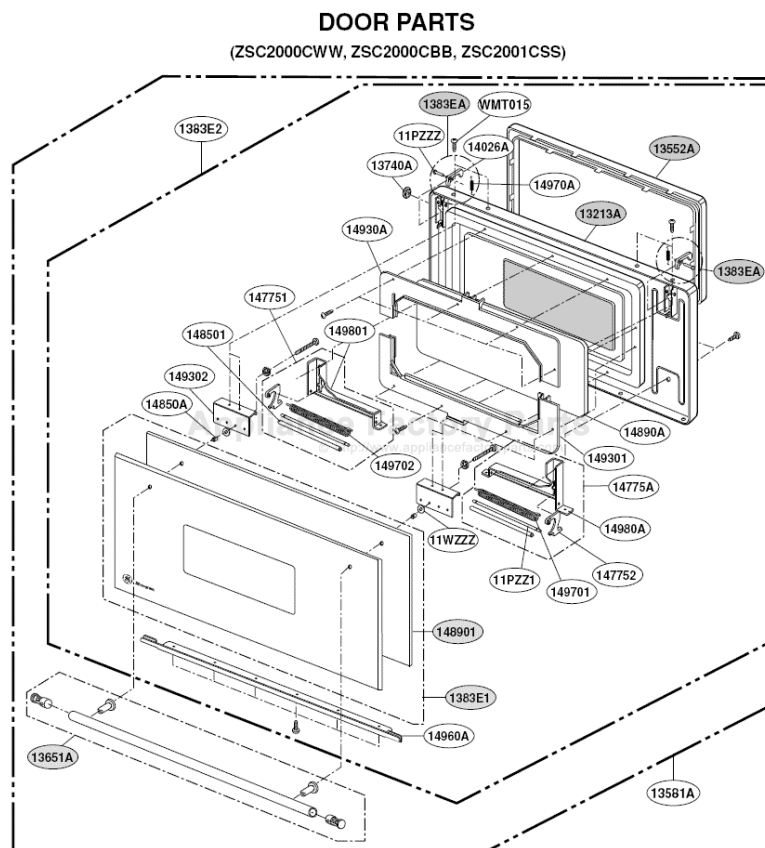

# GE ZSC2000CBB Owner's Manual

[Shop genuine replacement parts for GE ZSC2000CBB](#)

[Find Your GE Microwave Parts - Select From 3055 Models](#)

----- Manual continues below -----