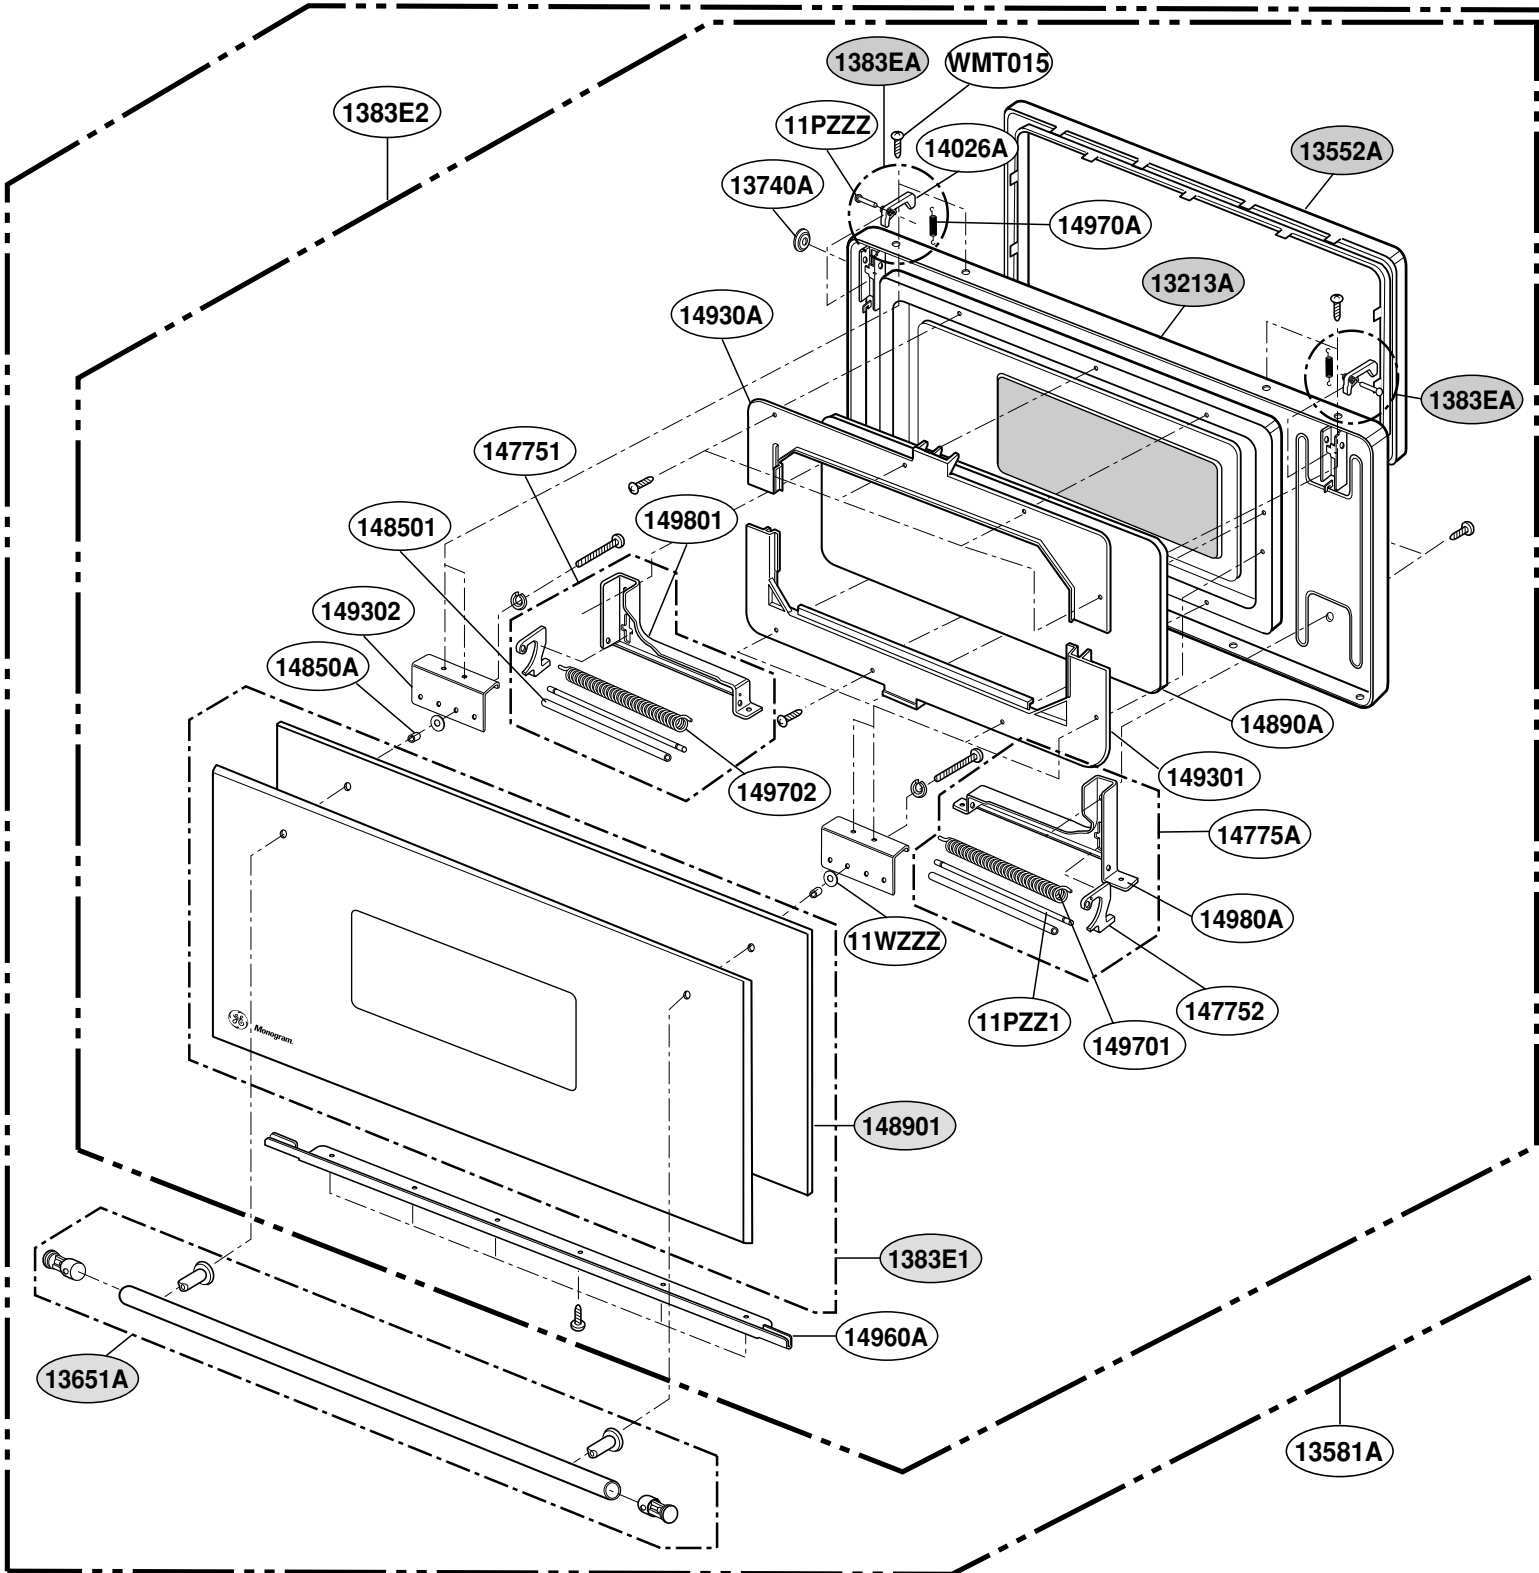

EXPLODED VIEW

DOOR PARTS

(ZSC2000CWW, ZSC2000CBB, ZSC2001CSS)