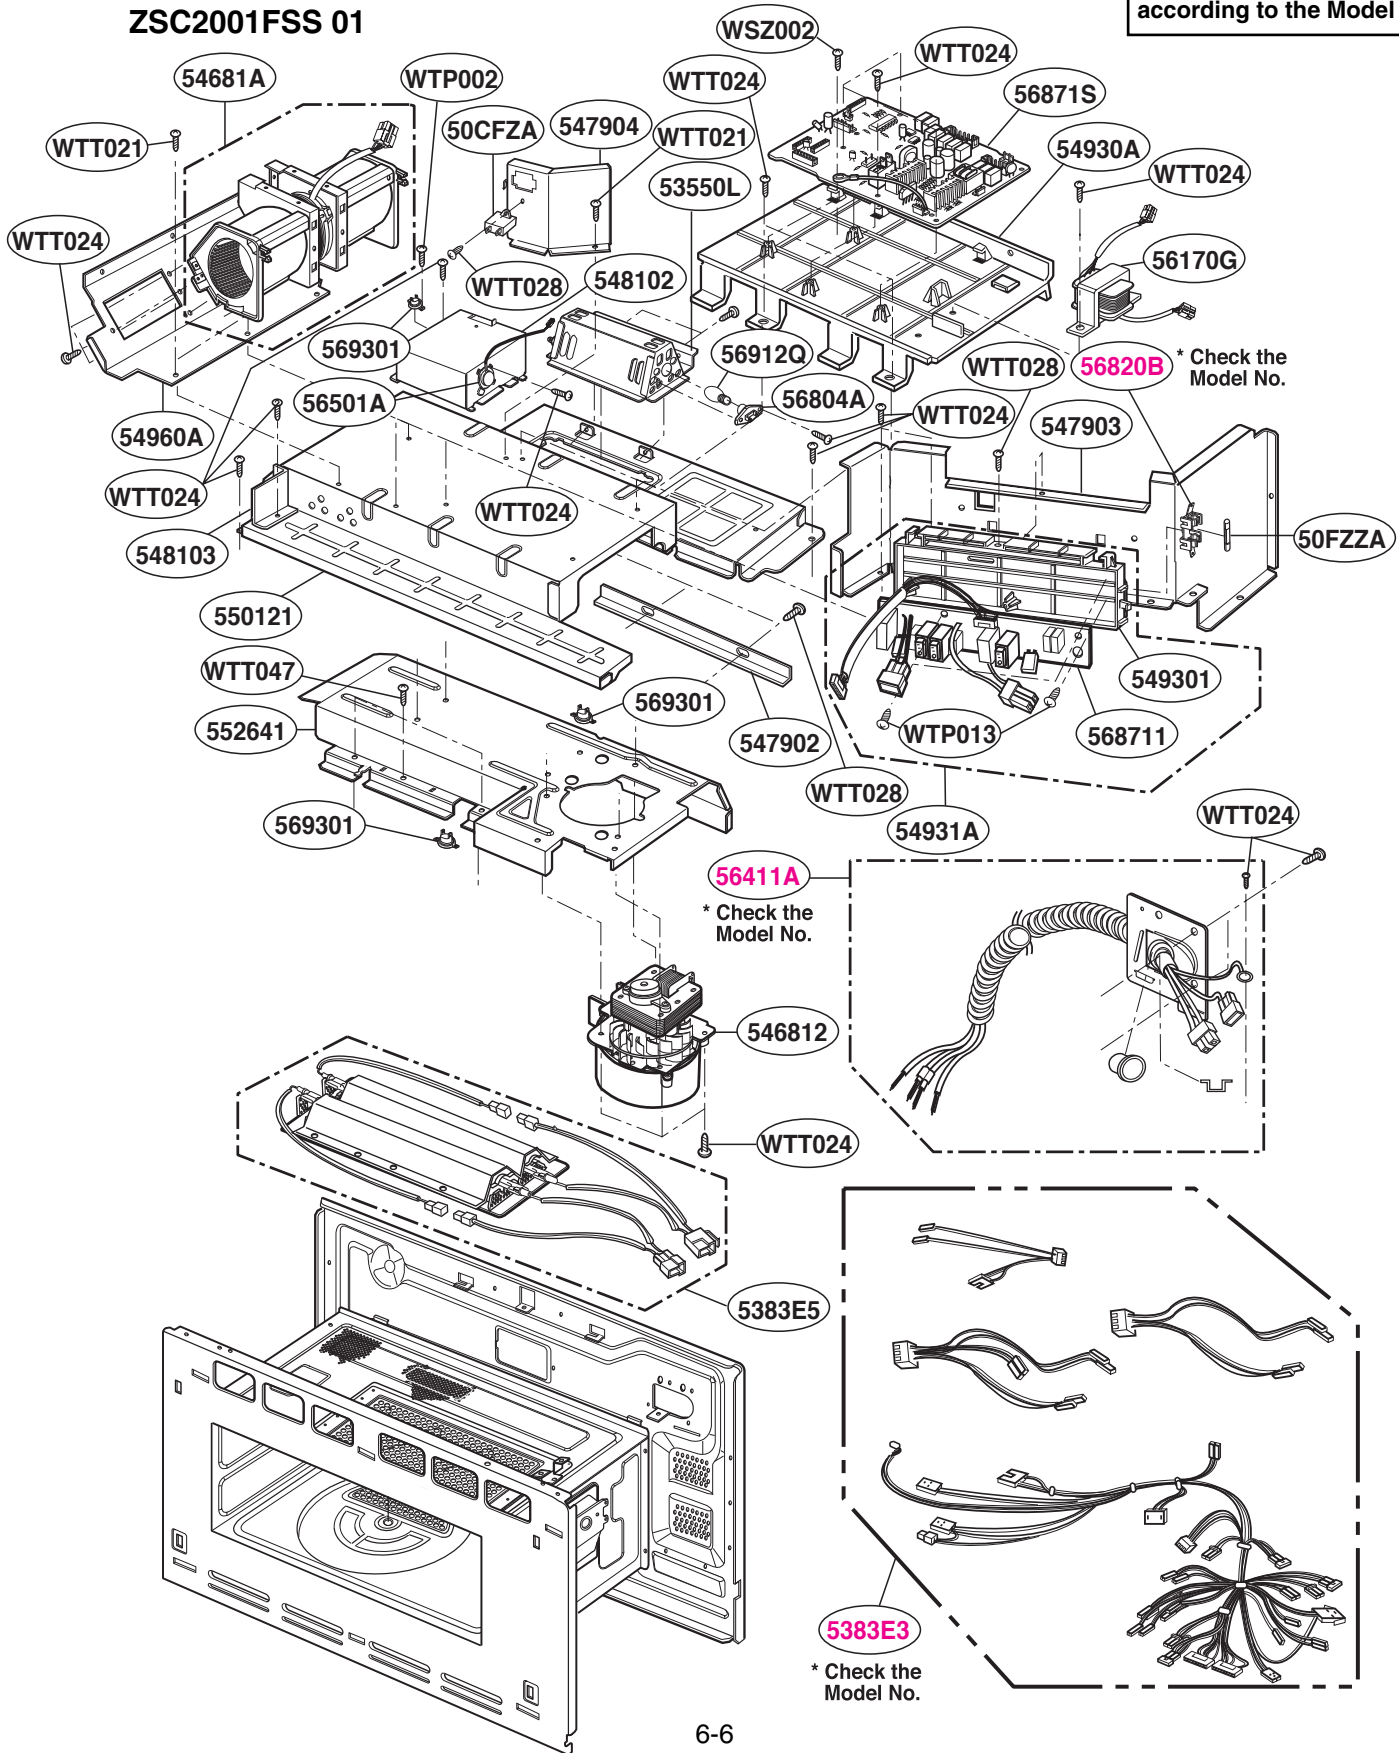

----- Manual continues below -----

CONTROLLER PARTS

Model: ZSC2000FWW
ZSC2000FBB
ZSC2001FSS

LATCH BOARD PARTS

Model: ZSC2000FWW
ZSC2000FBB
ZSC2001FSS

• LEFT

• RIGHT

INTERIOR PARTS (I)

Model: ZSC2000FWW
ZSC2000FBB
ZSC2001FSS

INTERIOR PARTS (II-I)

Model: ZSC2000FBB 01
ZSC2000FWW 01
ZSC2001FSS 01

Check the rating label of Model and order SVC parts according to the Model No.

INTERIOR PARTS (II-II)

Model: ZSC2000FBB 02
ZSC2000FWW 02
ZSC2001FSS 02

Check the rating label of Model and order SVC parts according to the Model No.