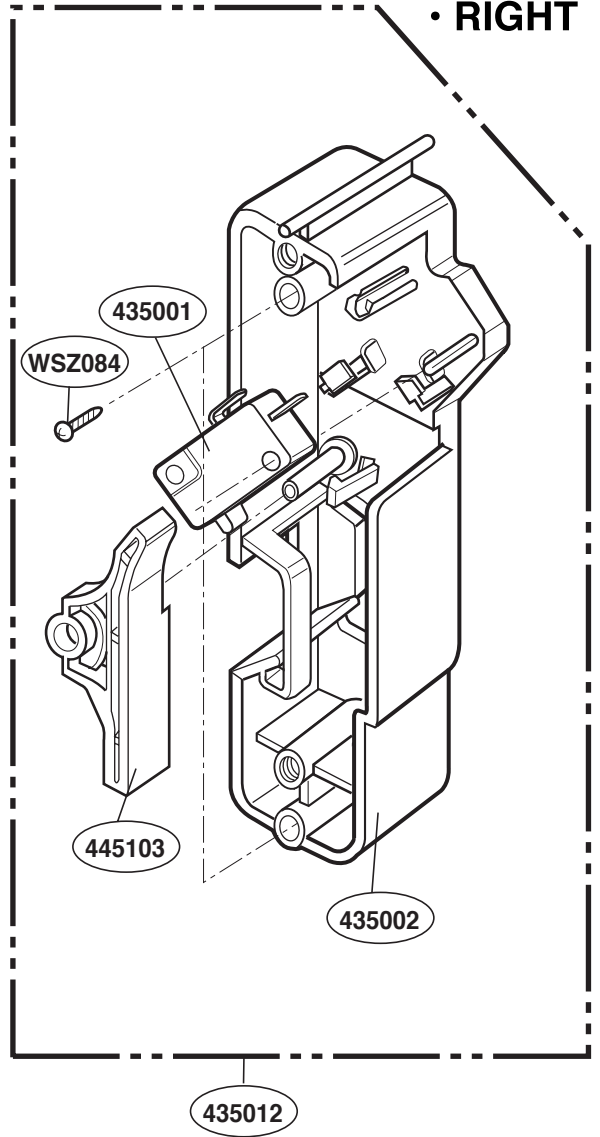

----- Manual continues below -----

CONTROLLER PARTS

Model: ZSC2000FWW
ZSC2000FBB
ZSC2001FSS

LATCH BOARD PARTS

Model: ZSC2000FWW
ZSC2000FBB
ZSC2001FSS

• LEFT

• RIGHT

INTERIOR PARTS (I)

Model: ZSC2000FWW
ZSC2000FBB
ZSC2001FSS

INTERIOR PARTS (II-I)

Model: ZSC2000FBB 01
ZSC2000FWW 01
ZSC2001FSS 01

Check the rating label of Model and order SVC parts according to the Model No.

INTERIOR PARTS (II-II)

Model: ZSC2000FBB 02
ZSC2000FWW 02
ZSC2001FSS 02

Check the rating label of Model and order SVC parts according to the Model No.