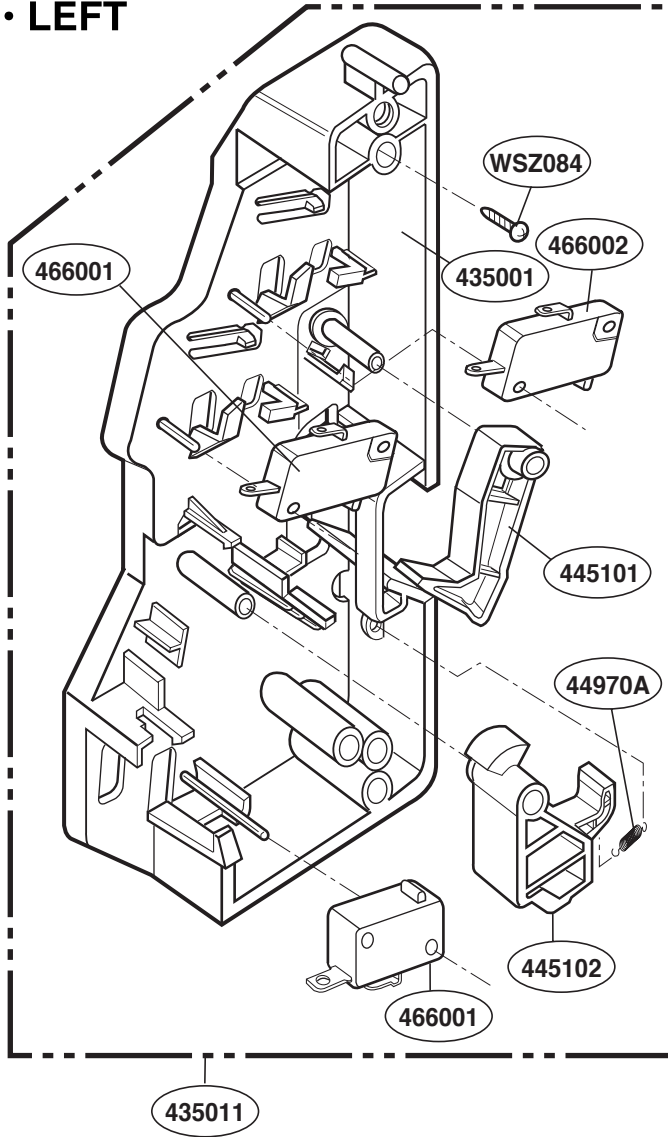

----- Manual continues below -----

CONTROLLER PARTS

Model: ZSC2000FWW
ZSC2000FBB
ZSC2001FSS

LATCH BOARD PARTS

Model: ZSC2000FWW
ZSC2000FBB
ZSC2001FSS

• LEFT

• RIGHT

INTERIOR PARTS (I)

Model: ZSC2000FWW
ZSC2000FBB
ZSC2001FSS

INTERIOR PARTS (II-I)

Model: ZSC2000FBB 01
ZSC2000FWW 01
ZSC2001FSS 01

Check the rating label of Model and order SVC parts according to the Model No.

INTERIOR PARTS (II-II)

Model: ZSC2000FBB 02
ZSC2000FWW 02
ZSC2001FSS 02

Check the rating label of Model and order SVC parts according to the Model No.