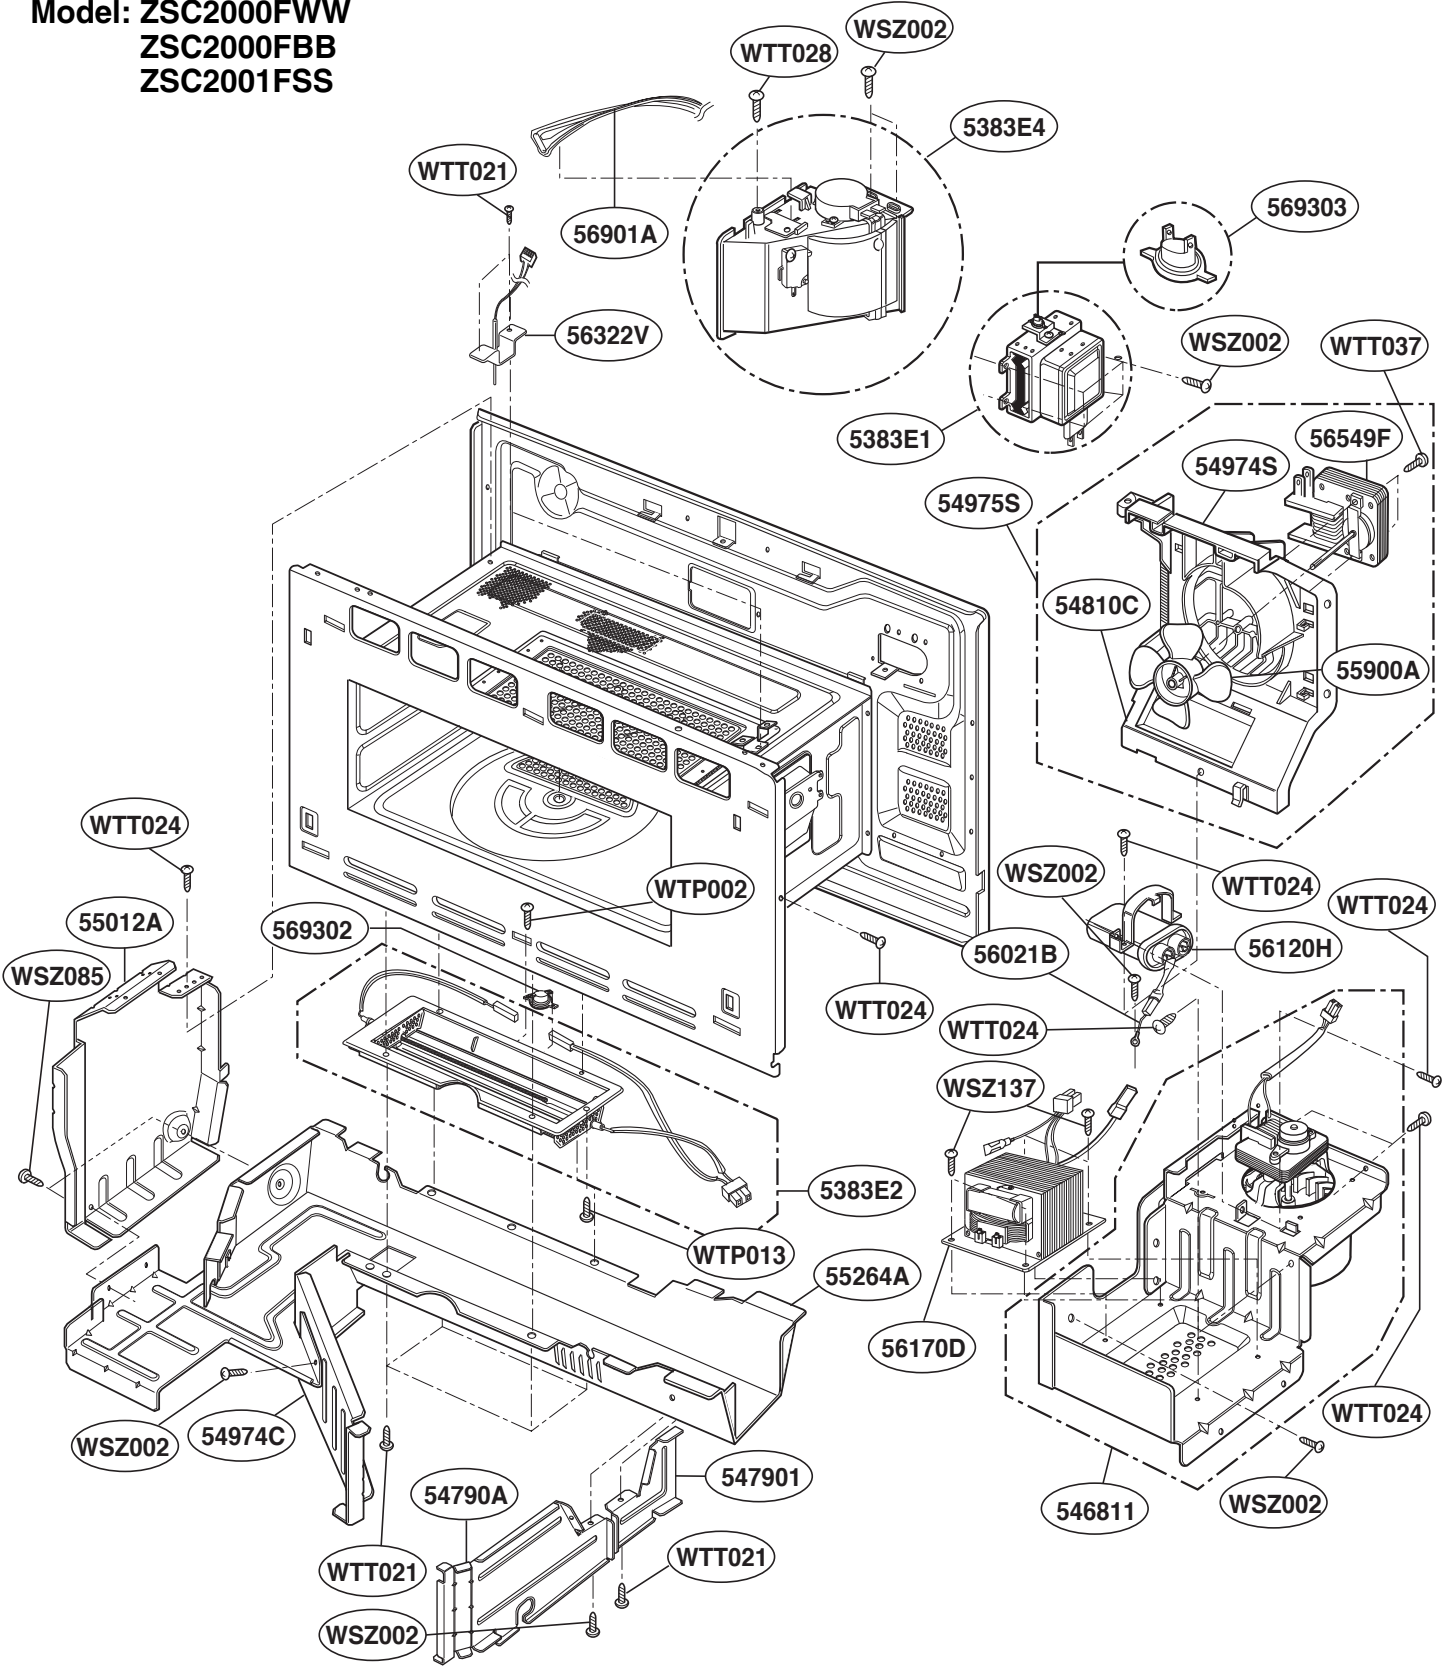

----- Manual continues below -----

CONTROLLER PARTS

Model: ZSC2000FWW
ZSC2000FBB
ZSC2001FSS

LATCH BOARD PARTS

Model: ZSC2000FWW
ZSC2000FBB
ZSC2001FSS

• LEFT

• RIGHT

INTERIOR PARTS (I)

Model: ZSC2000FWW
ZSC2000FBB
ZSC2001FSS

INTERIOR PARTS (II-I)

Model: ZSC2000FBB 01
ZSC2000FWW 01
ZSC2001FSS 01

Check the rating label of Model and order SVC parts according to the Model No.

INTERIOR PARTS (II-II)

Model: ZSC2000FBB 02
ZSC2000FWW 02
ZSC2001FSS 02

Check the rating label of Model and order SVC parts according to the Model No.