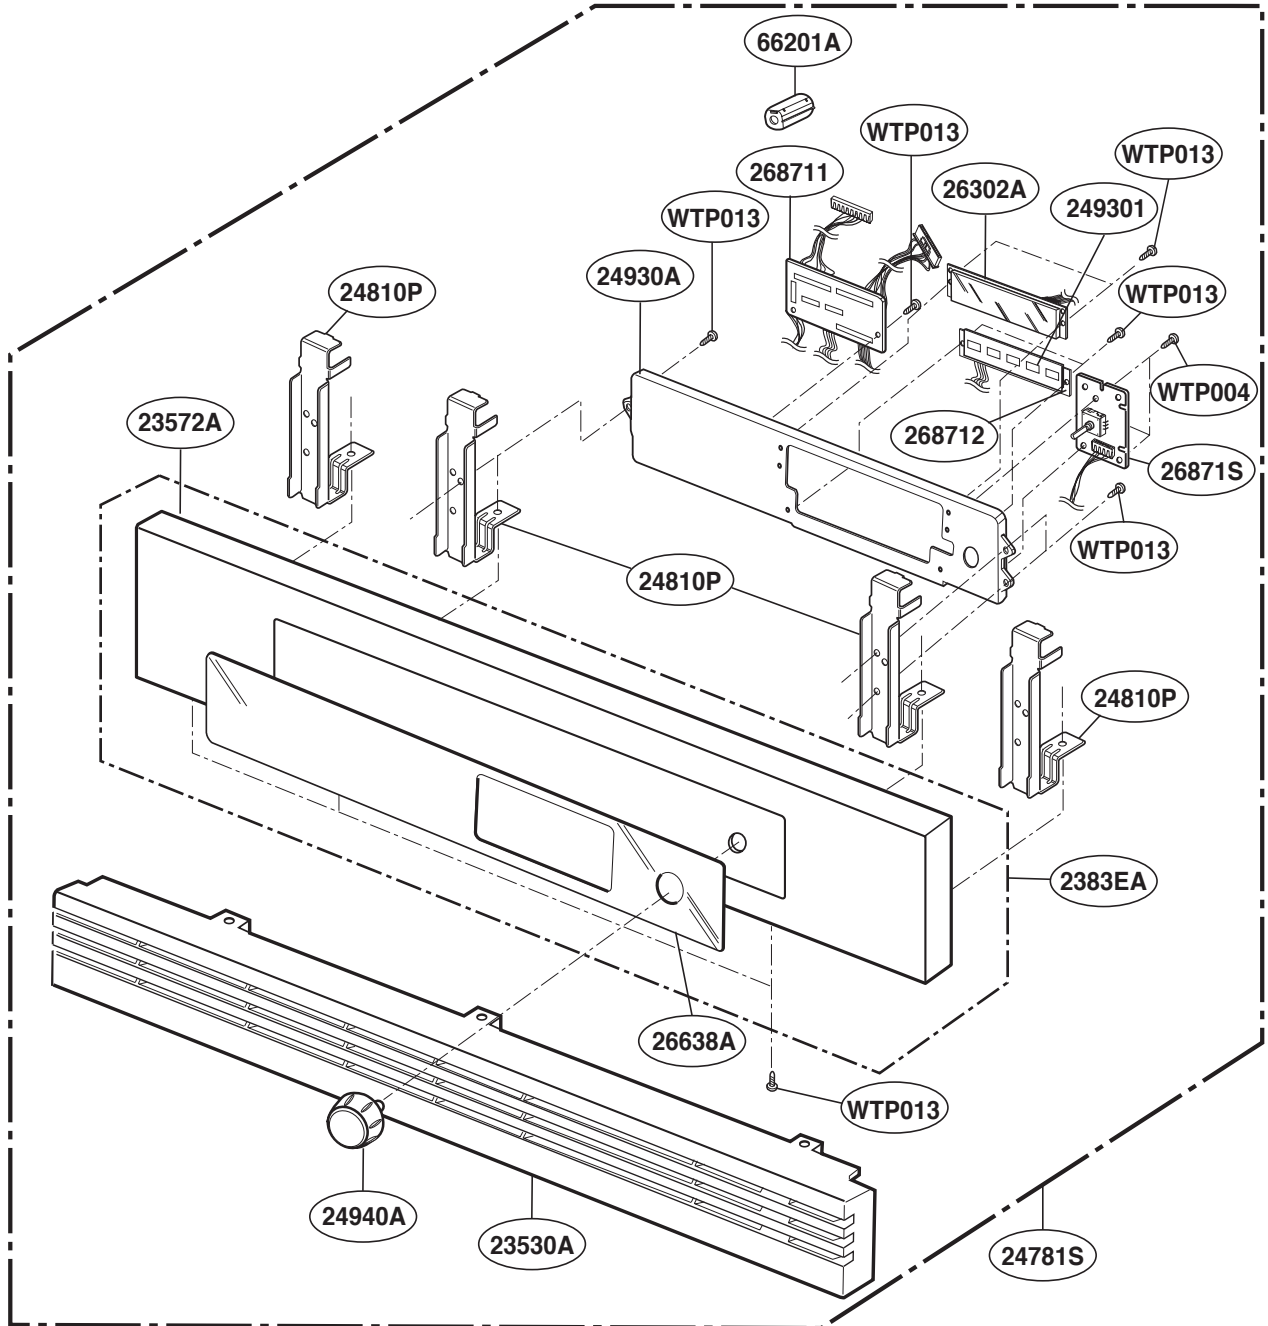

This Owner's Manual is provided and hosted by [Appliance Factory Parts](#).

GE ZSC2001FSS Owner's Manual

[Shop genuine replacement parts for GE ZSC2001FSS](#)

[Find Your GE Electric Range Parts - Select From 348 Models](#)

----- Manual continues below -----

CONTROLLER PARTS

Model: ZSC2000FWW
ZSC2000FBB
ZSC2001FSS

LATCH BOARD PARTS

Model: ZSC2000FWW
ZSC2000FBB
ZSC2001FSS

• LEFT

• RIGHT

INTERIOR PARTS (I)

Model: ZSC2000FWW
ZSC2000FBB
ZSC2001FSS

INTERIOR PARTS (II-I)

Model: ZSC2000FBB 01
ZSC2000FWW 01
ZSC2001FSS 01

Check the rating label of Model and order SVC parts according to the Model No.

INTERIOR PARTS (II-II)

Model: ZSC2000FBB 02
ZSC2000FWW 02
ZSC2001FSS 02

Check the rating label of Model and order SVC parts according to the Model No.