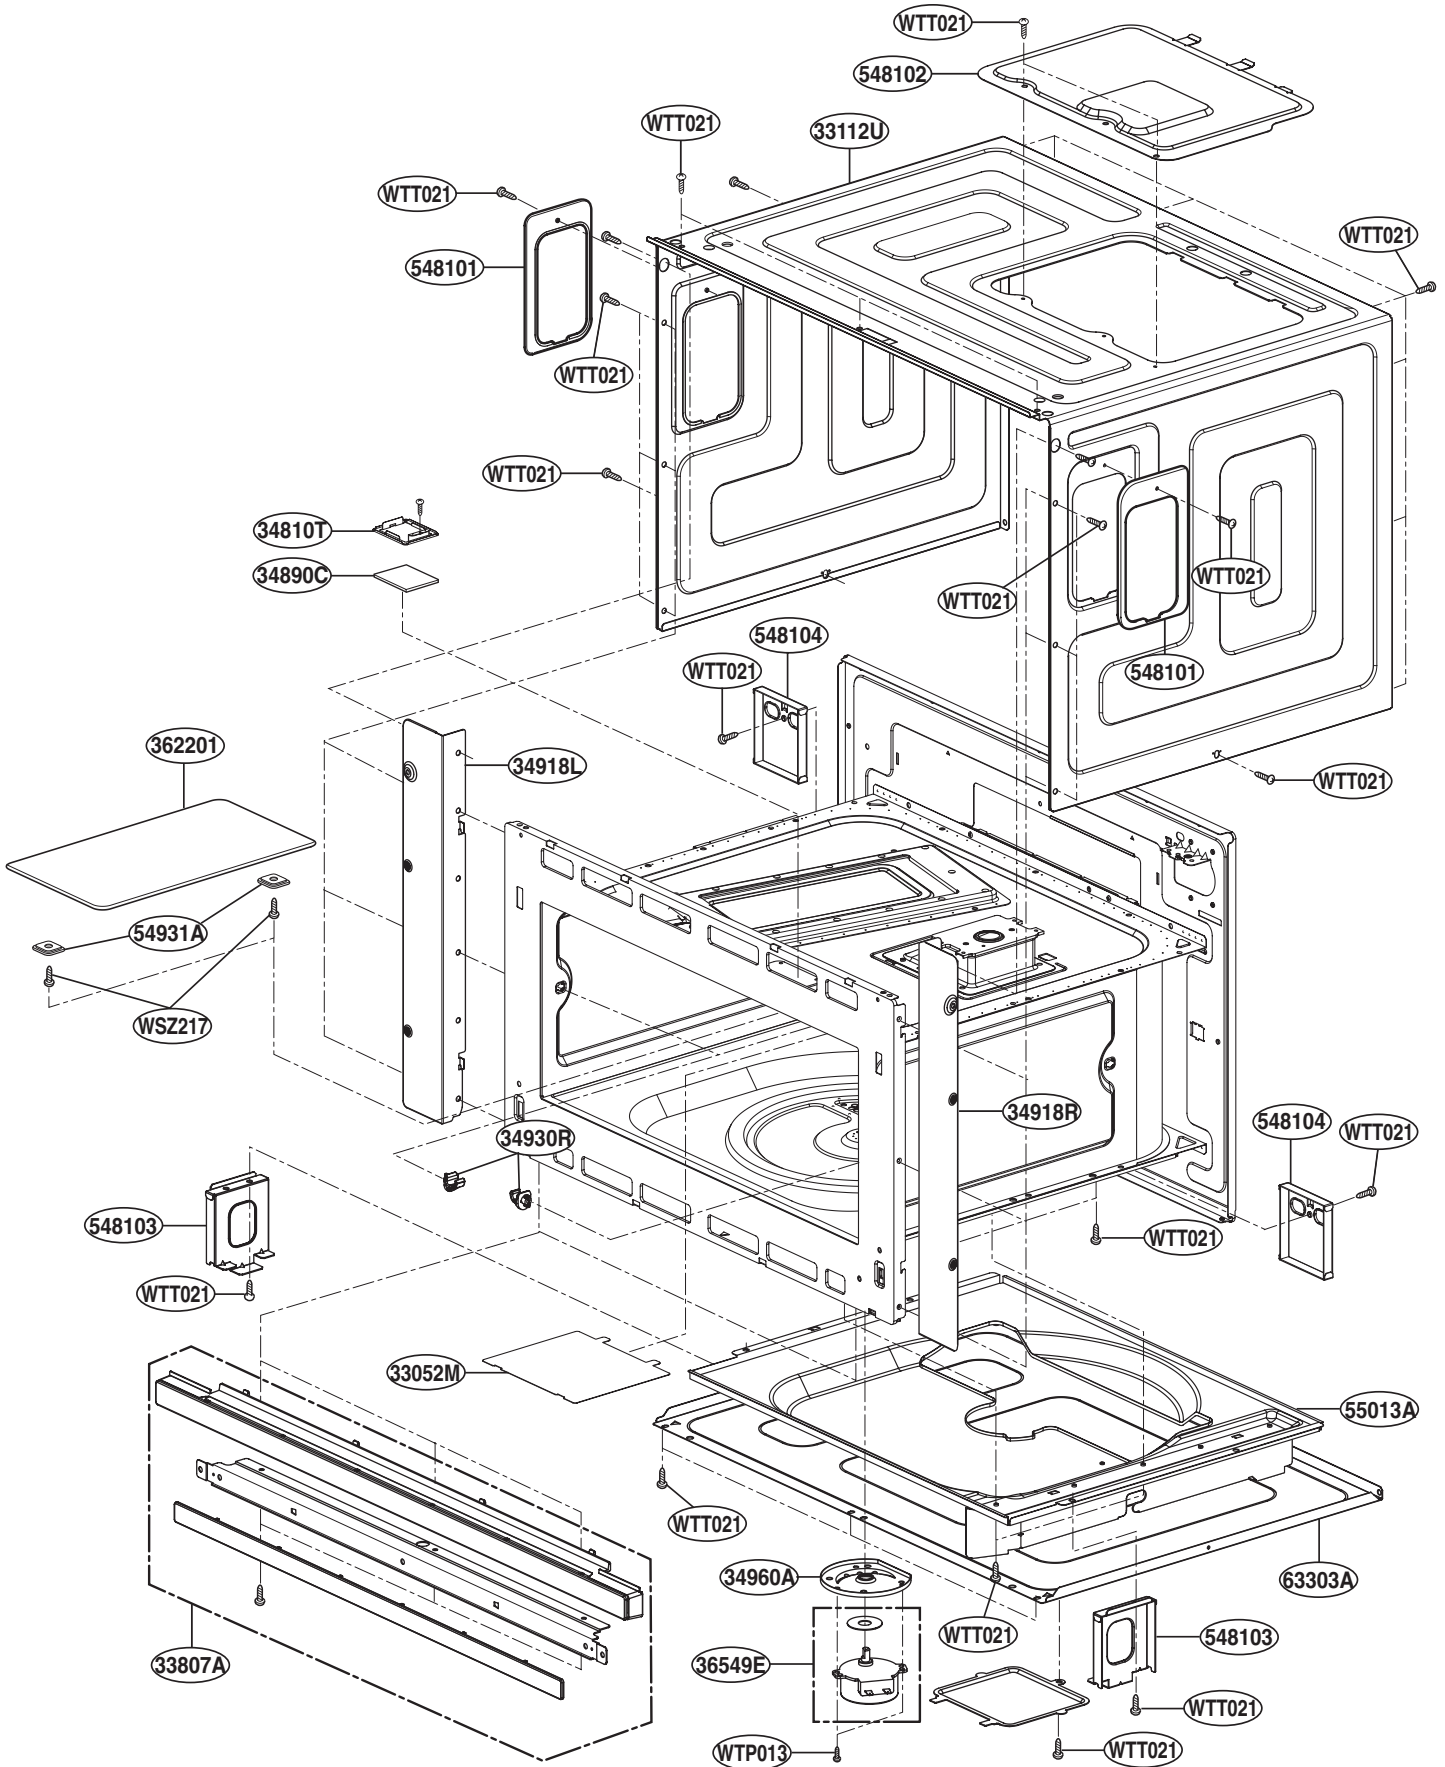

----- Manual continues below -----

EXPLODED VIEW

DOOR PARTS

MODEL: ZSC2200NBB
ZSC2200NWW
ZSC2201NSS

Door removal tool

P/No: MFL38213104

CONTROLLER PARTS

OVEN CAVITY PARTS

INTERIOR PARTS (II)

INSULATOR PARTS (I)

INSULATOR PARTS (II)