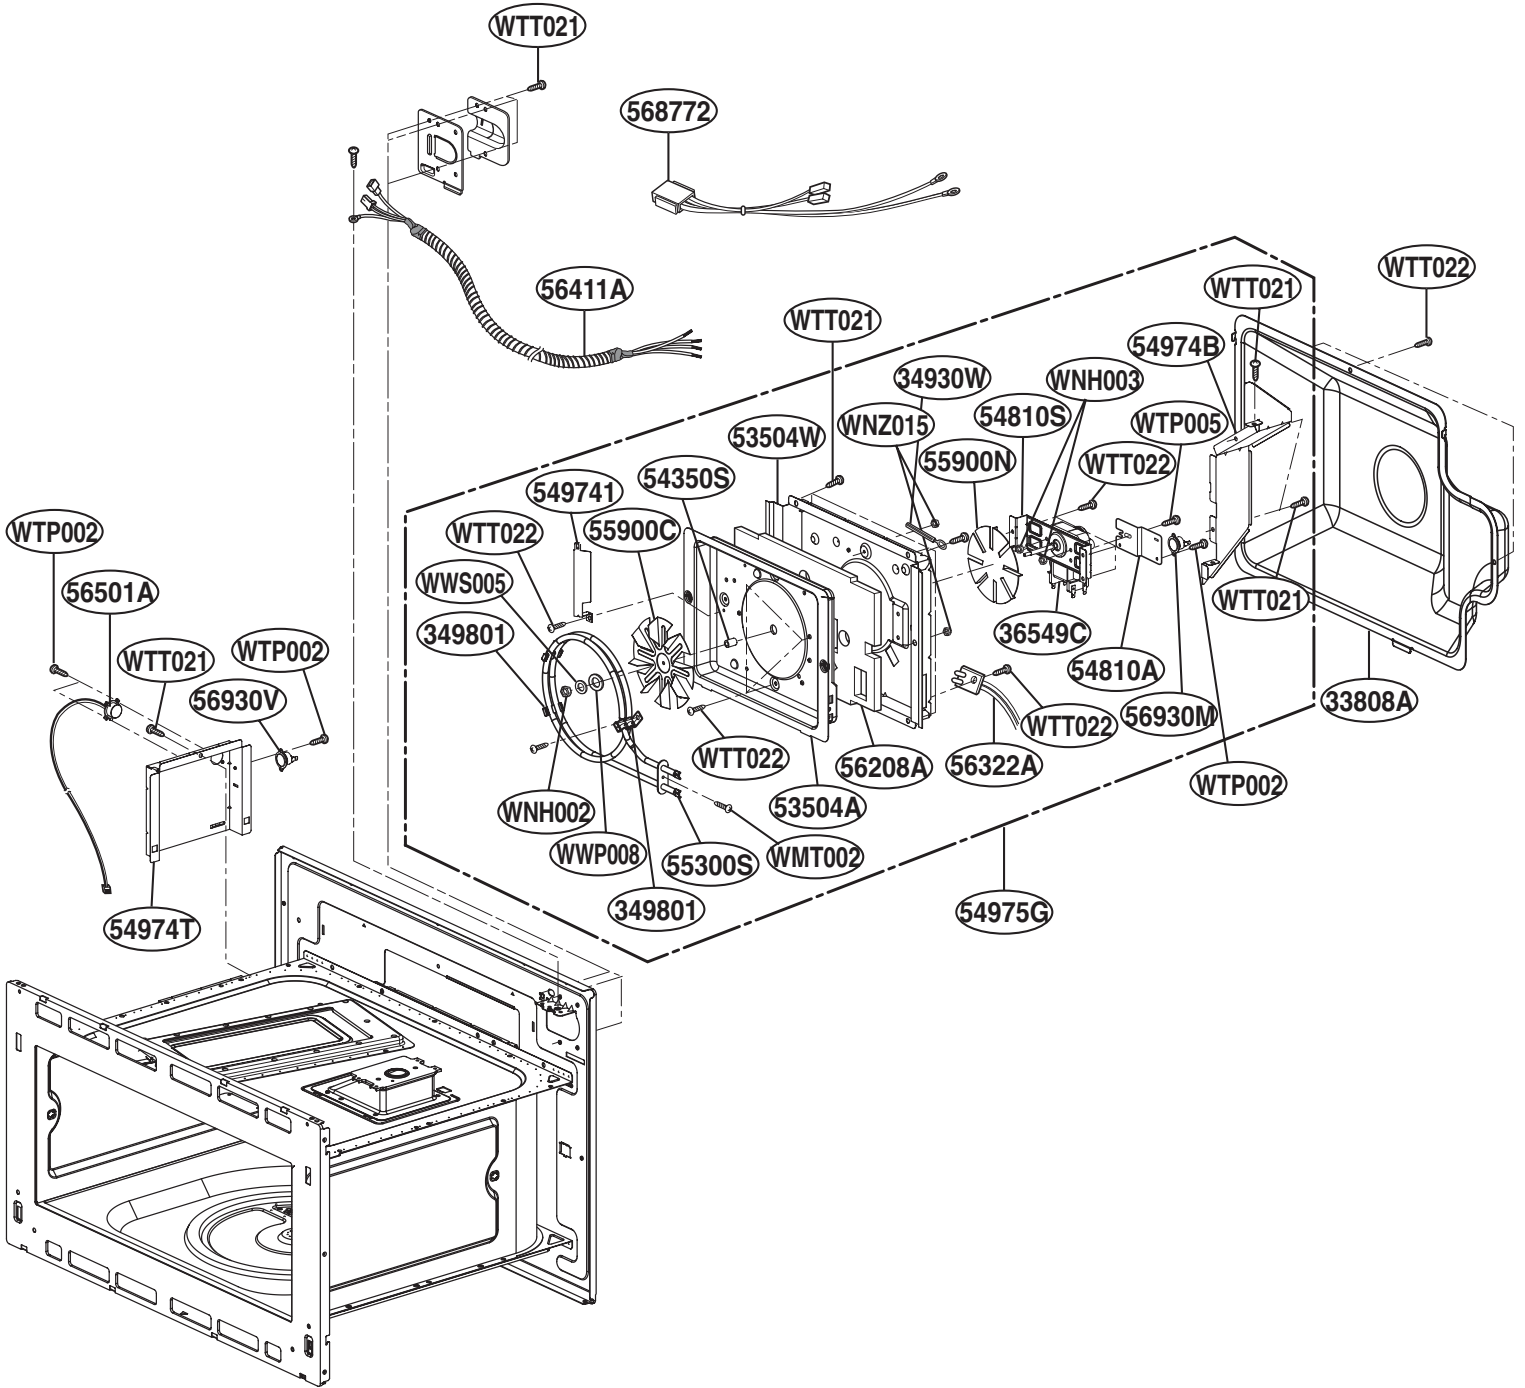

## DOOR PARTS

MODEL: ZSC2200NBB  
ZSC2200NWW  
ZSC2201NSS

Door removal tool

INSTALLATION  
HARDWARE BAG

# CONTROLLER PARTS

# OVEN CAVITY PARTS

# INTERIOR PARTS (I)