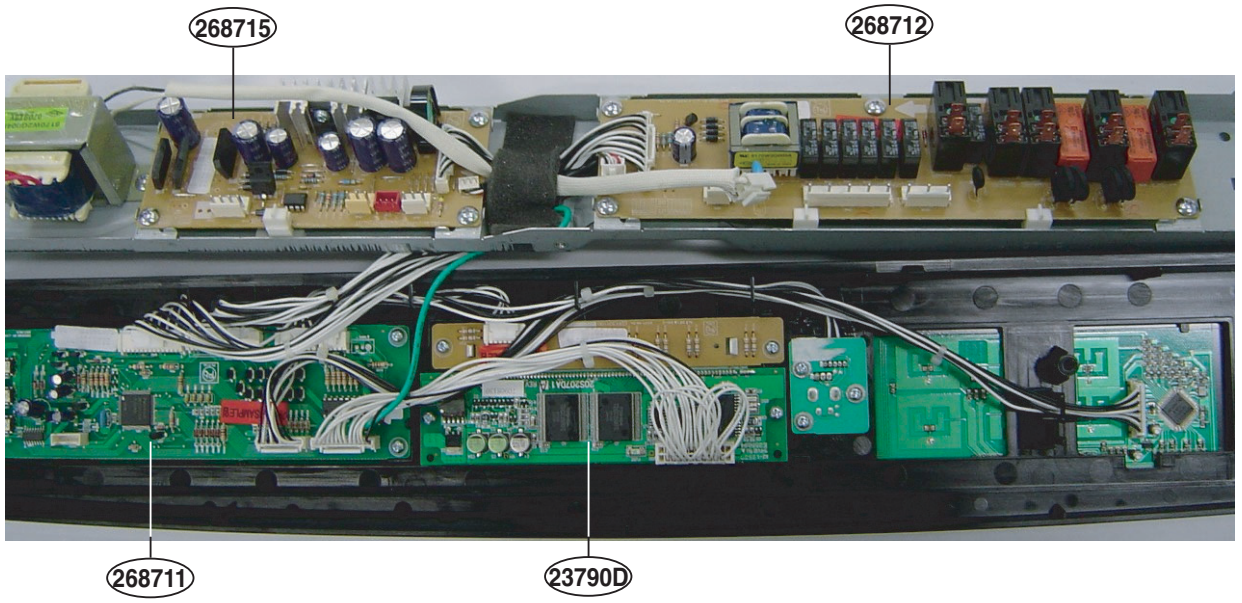

## DOOR PARTS

MODEL: ZSC2200NBB  
ZSC2200NWW  
ZSC2201NSS

Door removal tool

INSTALLATION  
HARDWARE BAG

# CONTROLLER PARTS