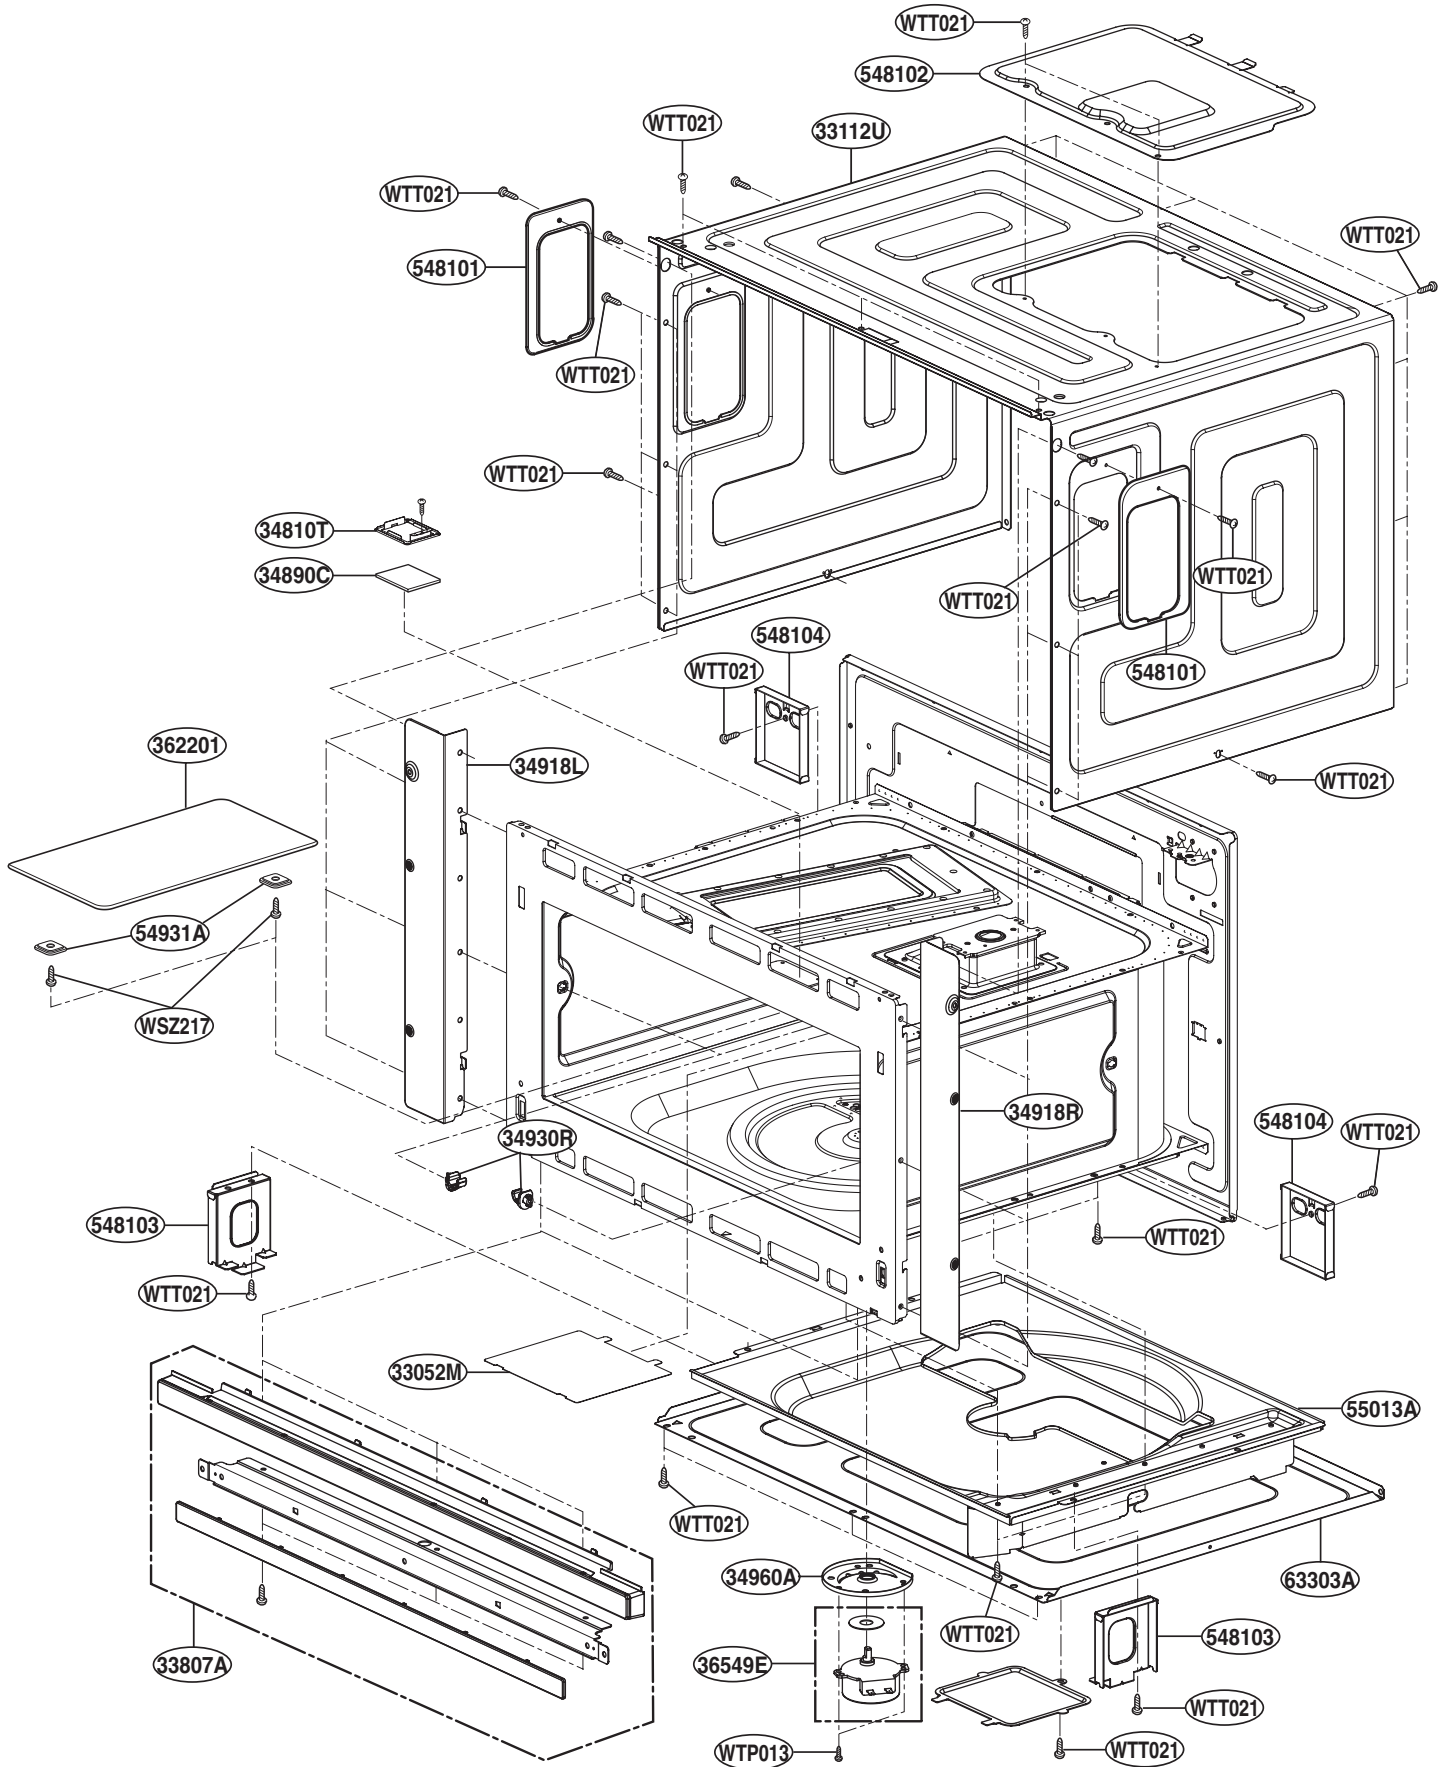

## DOOR PARTS

MODEL: ZSC2200NBB  
ZSC2200NWW  
ZSC2201NSS

Door removal tool

INSTALLATION  
HARDWARE BAG

# CONTROLLER PARTS

# OVEN CAVITY PARTS

# INTERIOR PARTS (I)