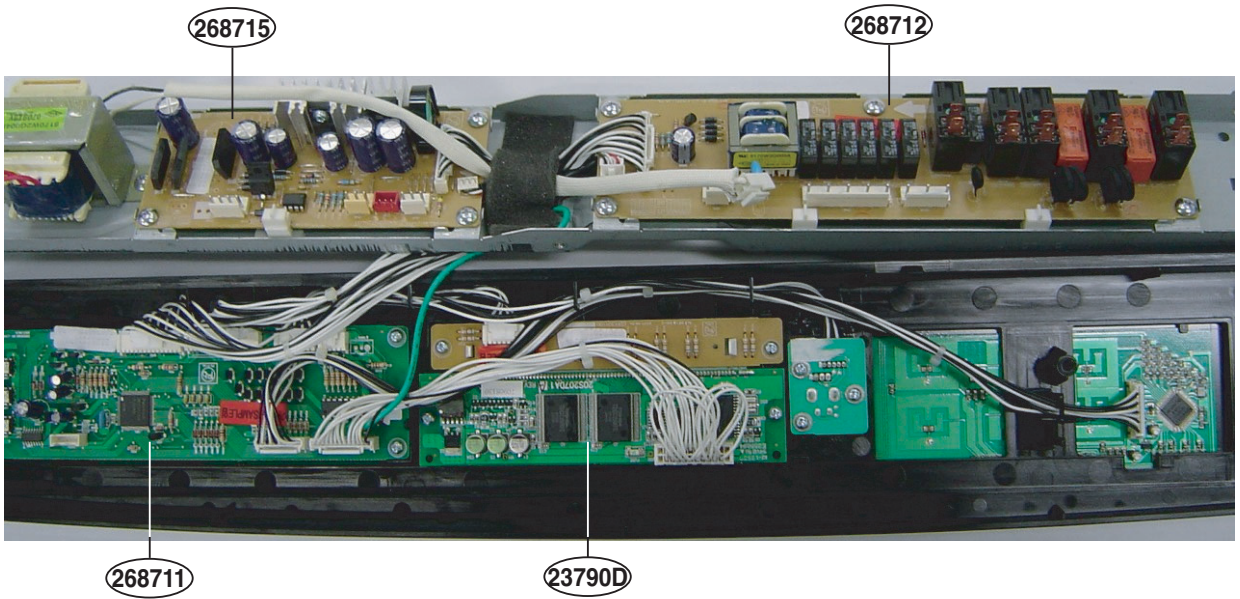

----- Manual continues below -----

EXPLODED VIEW

DOOR PARTS

MODEL: ZSC2200NBB
ZSC2200NWW
ZSC2201NSS

Door removal tool

P/No: MFL38213104

CONTROLLER PARTS

OVEN CAVITY PARTS

INTERIOR PARTS (II)

INSULATOR PARTS (I)

INSULATOR PARTS (II)