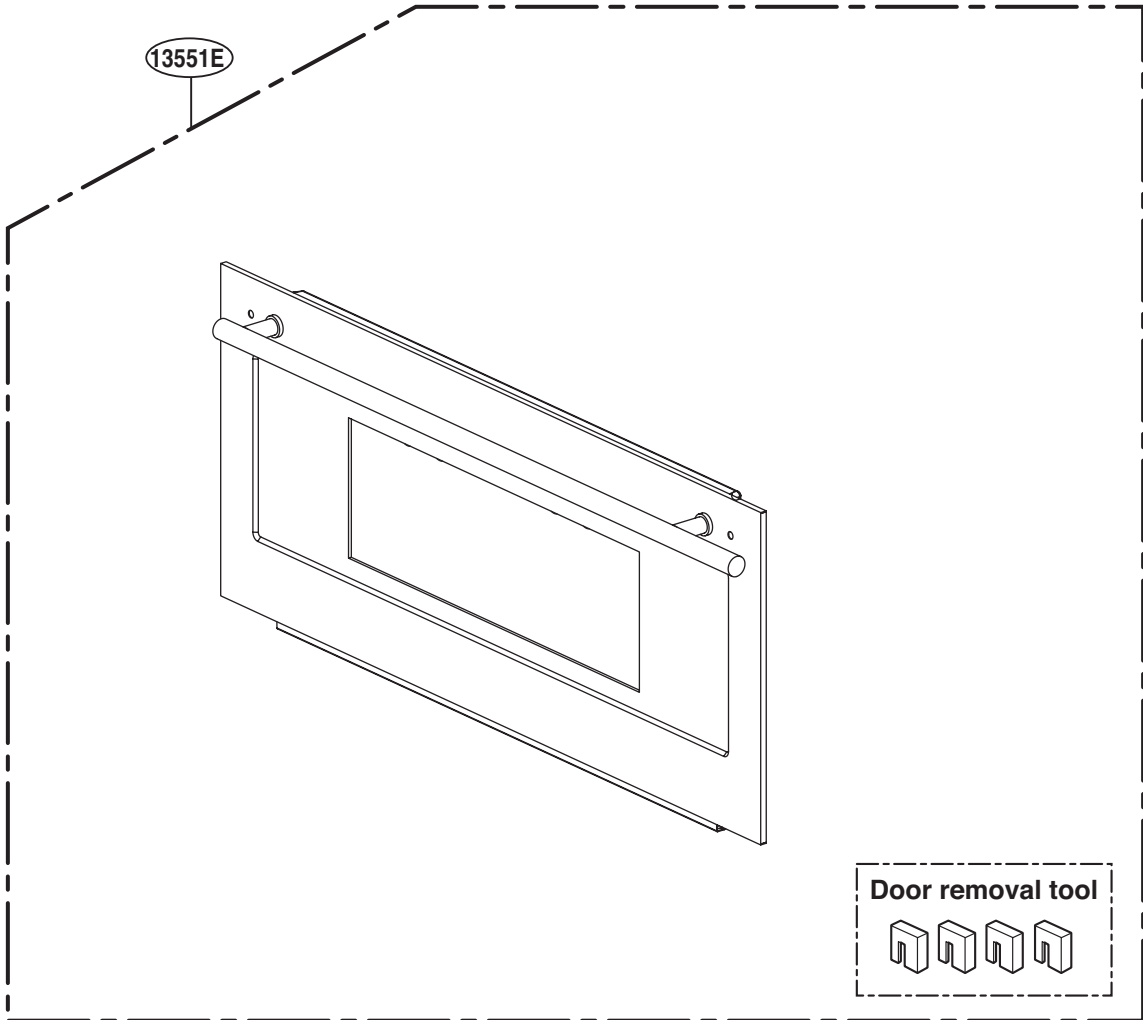

## DOOR PARTS

MODEL: ZSC2200NBB  
ZSC2200NWW  
ZSC2201NSS

Door removal tool

INSTALLATION  
HARDWARE BAG