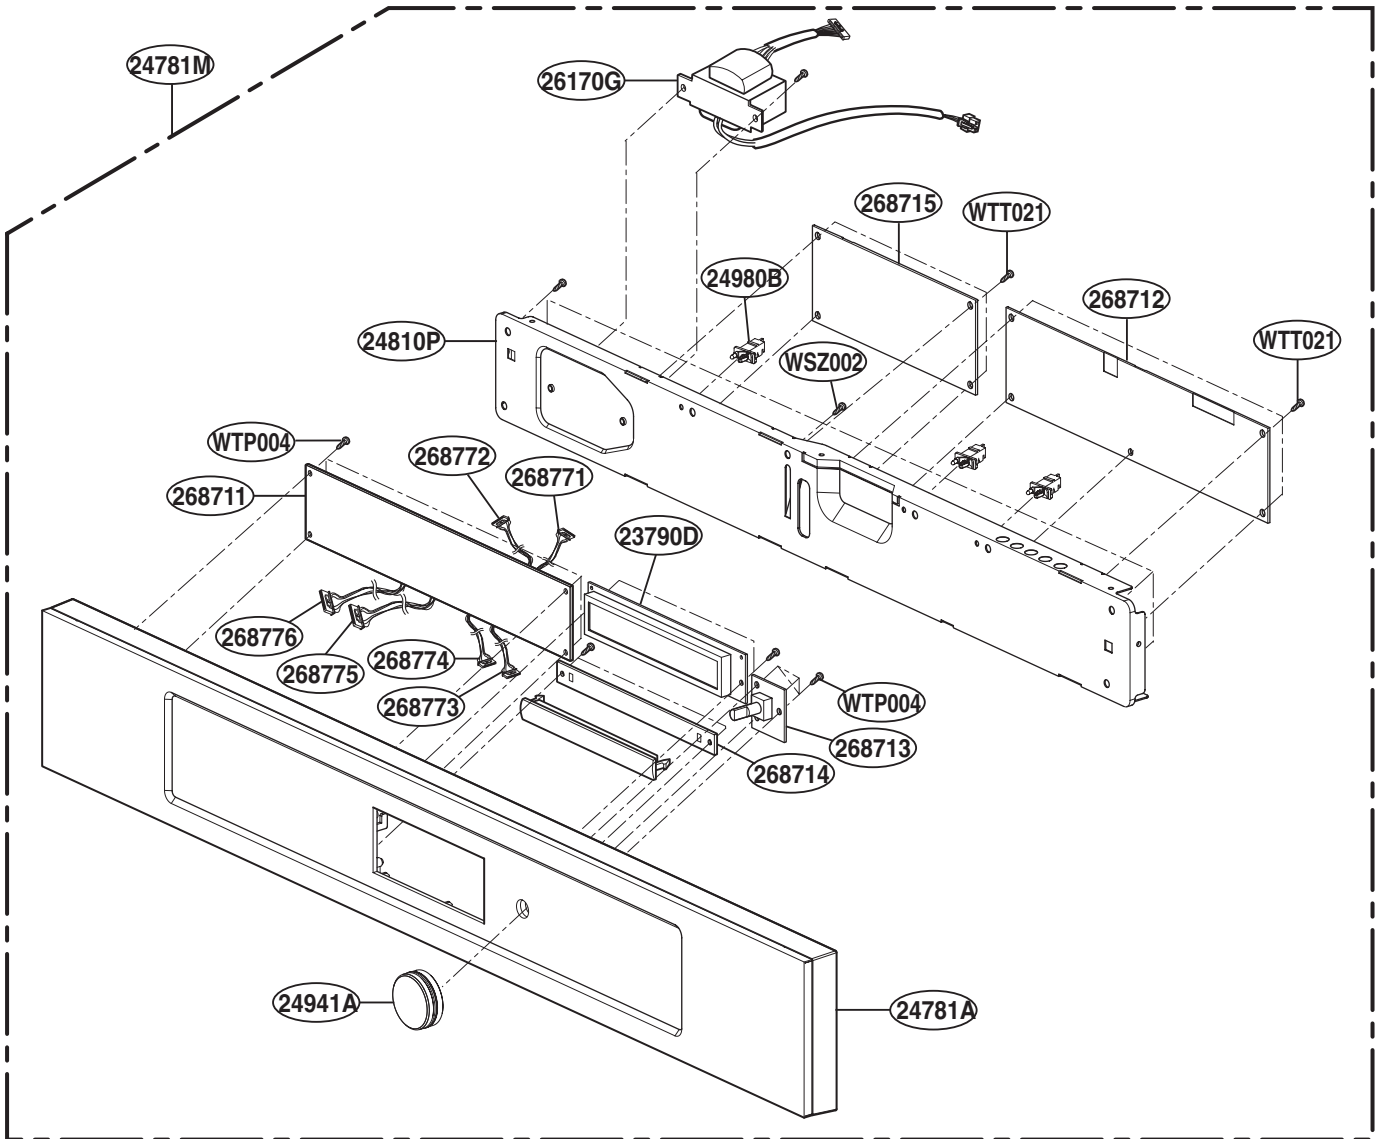

----- Manual continues below -----

EXPLODED VIEW

DOOR PARTS

MODEL: ZSC2200NBB
ZSC2200NWW
ZSC2201NSS

Door removal tool

P/No: MFL38213104

CONTROLLER PARTS

OVEN CAVITY PARTS

INTERIOR PARTS (II)

INSULATOR PARTS (I)

INSULATOR PARTS (II)