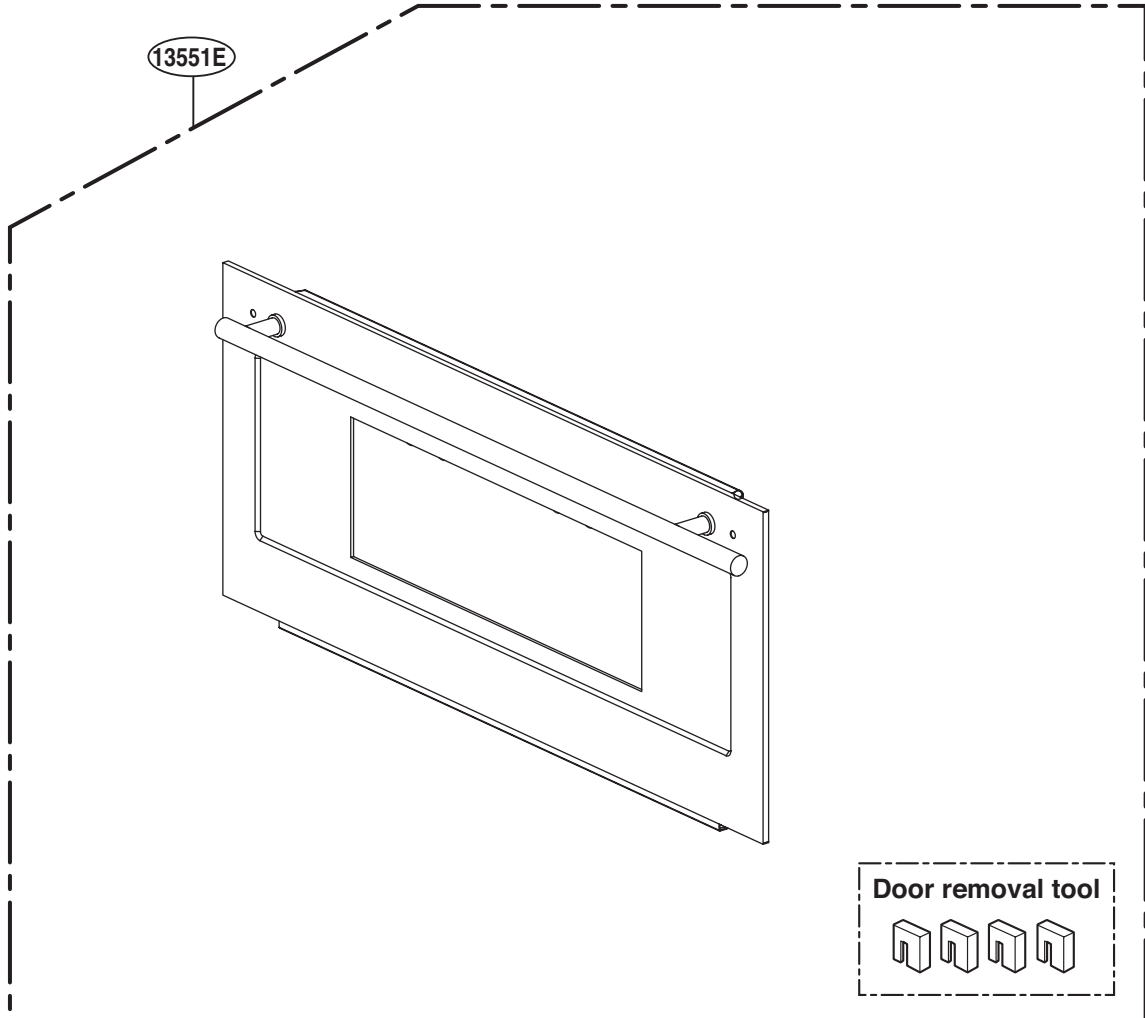

----- Manual continues below -----

EXPLODED VIEW

DOOR PARTS

MODEL: ZSC2200NBB
ZSC2200NWW
ZSC2201NSS

Door removal tool

P/No: MFL38213104

CONTROLLER PARTS

OVEN CAVITY PARTS