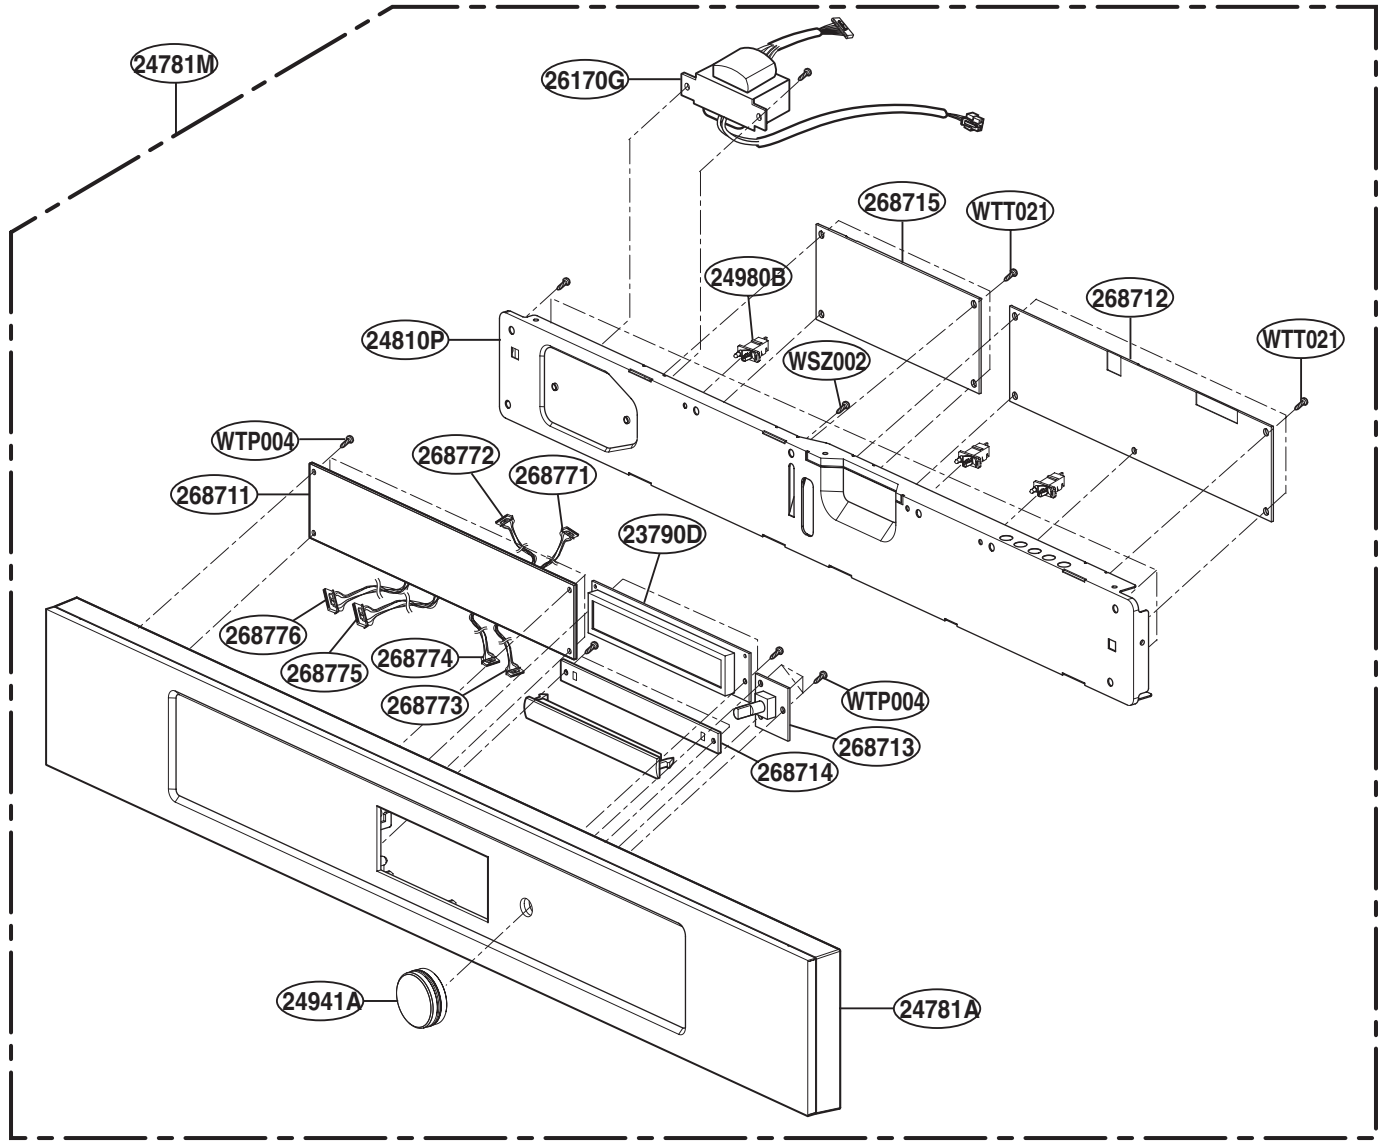

## DOOR PARTS

MODEL: ZSC2200NBB  
ZSC2200NWW  
ZSC2201NSS

Door removal tool

INSTALLATION  
HARDWARE BAG

# CONTROLLER PARTS

# OVEN CAVITY PARTS