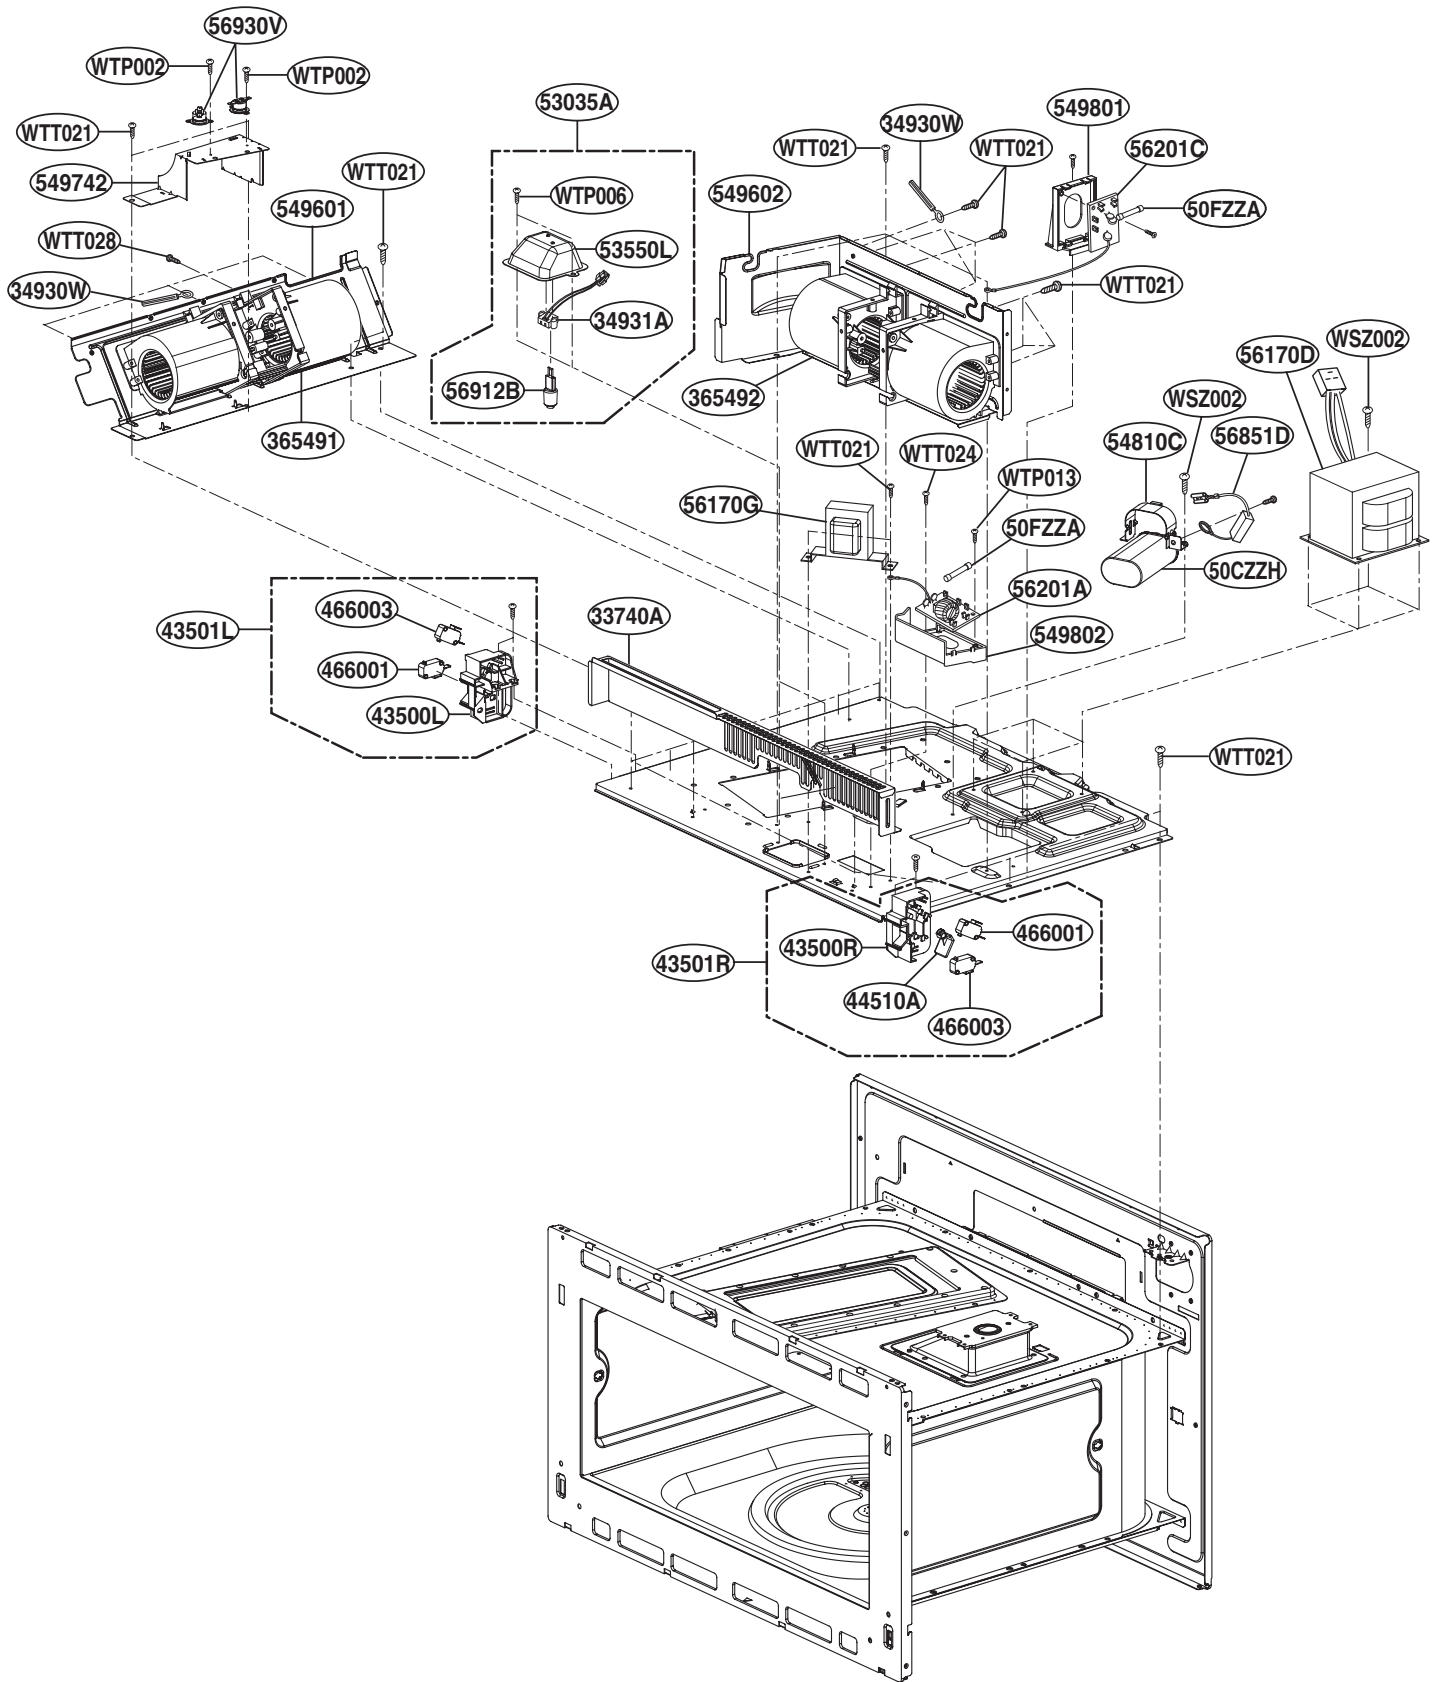

----- Manual continues below -----

EXPLODED VIEW

DOOR PARTS

MODEL: ZSC2200NBB
ZSC2200NWW
ZSC2201NSS

Door removal tool

P/No: MFL38213104

CONTROLLER PARTS

OVEN CAVITY PARTS

INTERIOR PARTS (II)

INSULATOR PARTS (I)

INSULATOR PARTS (II)