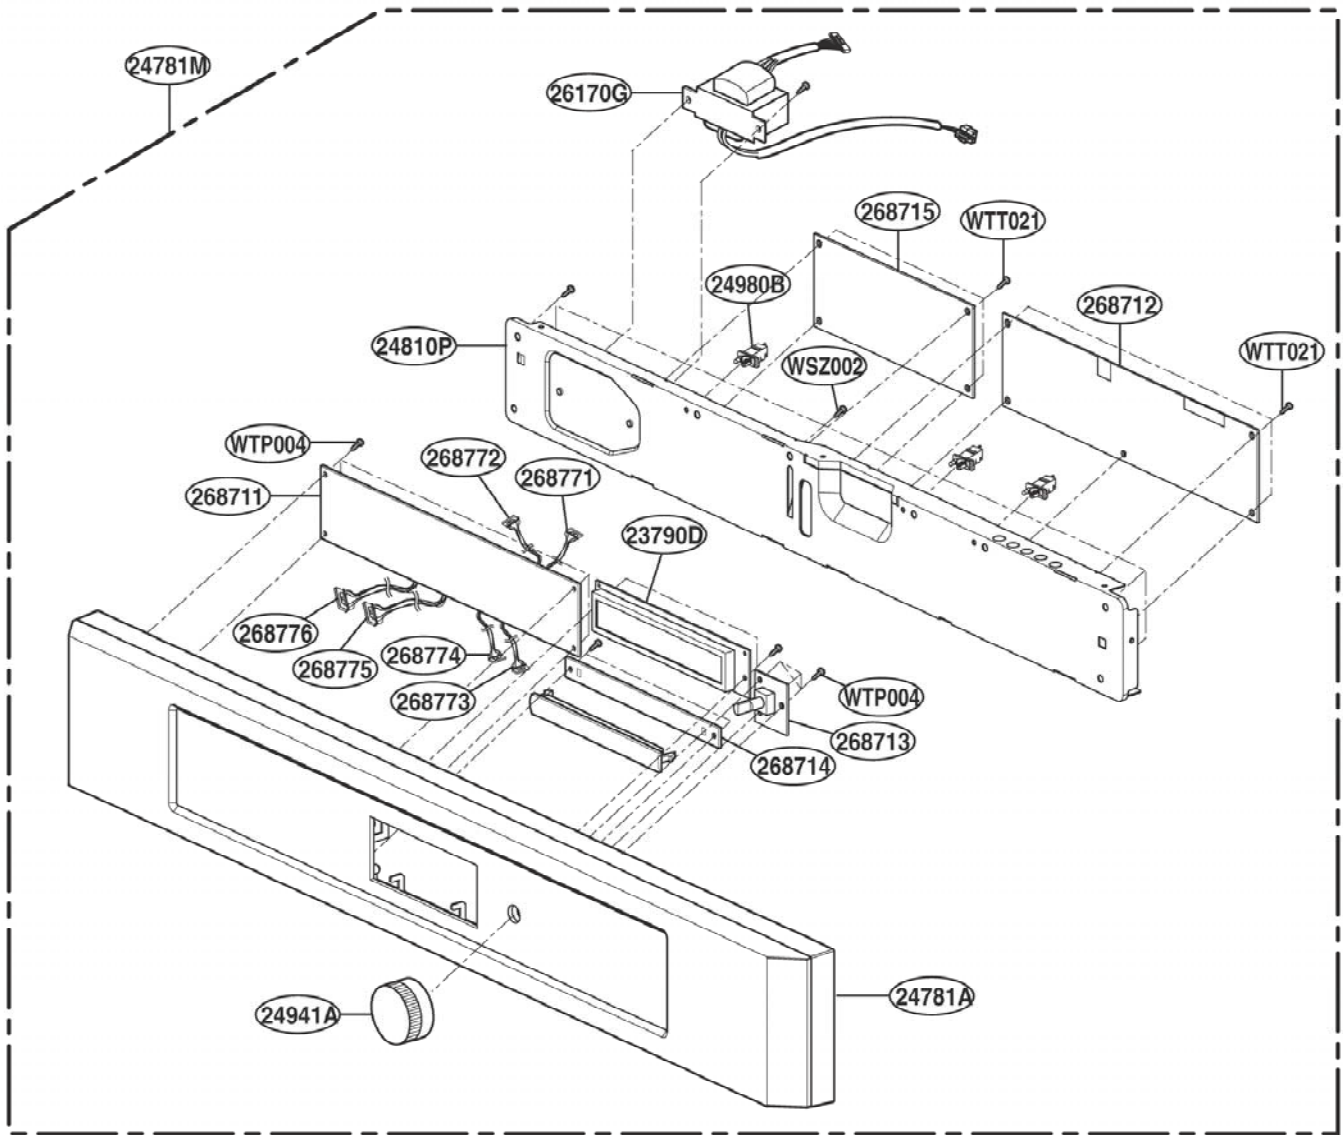

## DOOR PARTS

MODEL: ZSC2202NSS

Door removal tool

P/No: MFL38213105

# CONTROLLER PARTS

## INTERIOR PARTS (II)