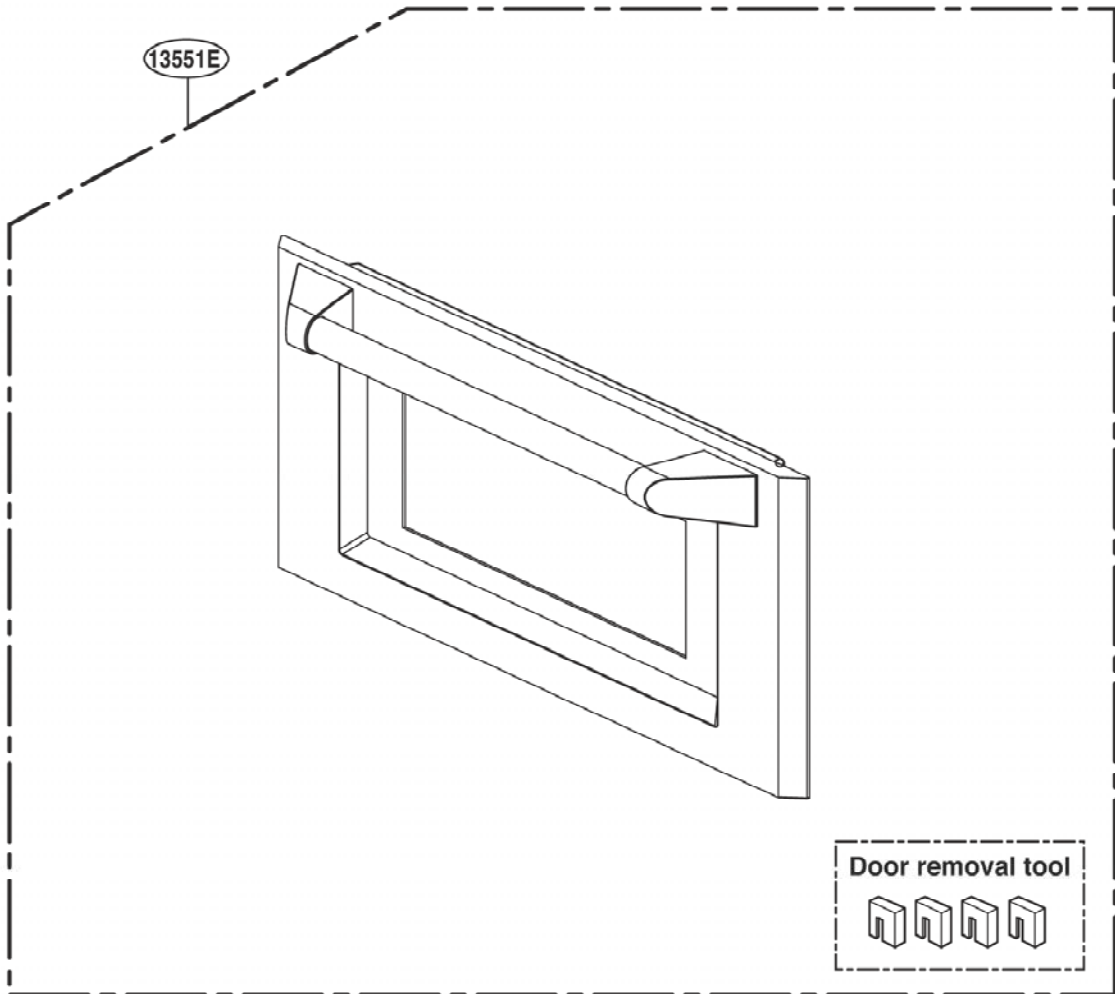

## DOOR PARTS

MODEL: ZSC2202NSS

Door removal tool

P/No: MFL38213105