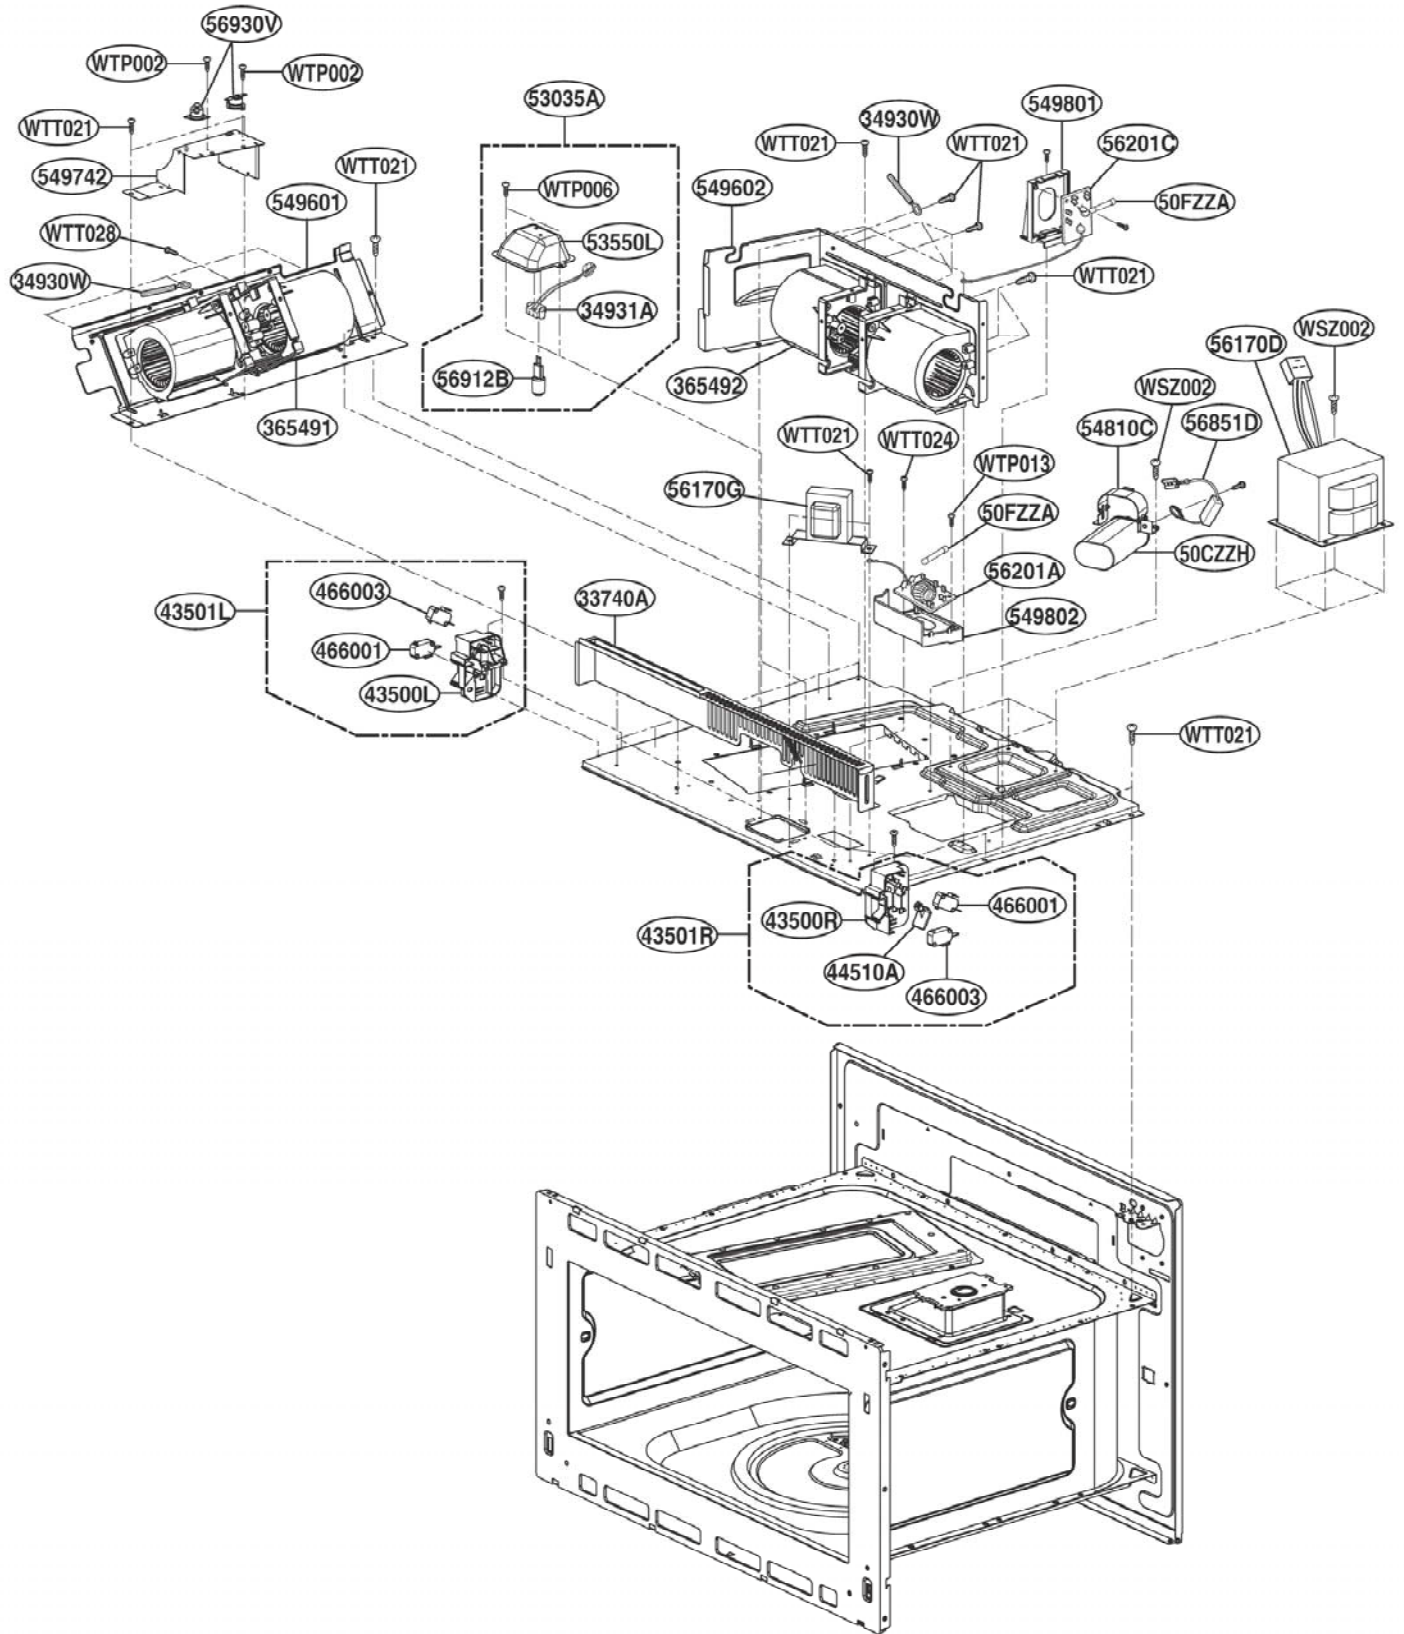

INSULATOR PARTS (I)