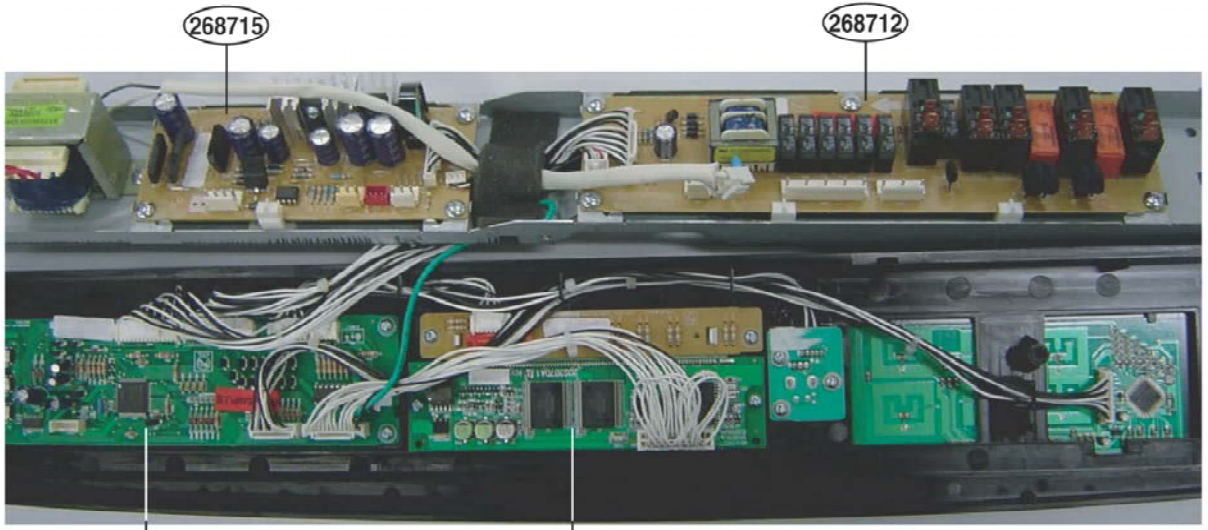

CONTROLLER PARTS