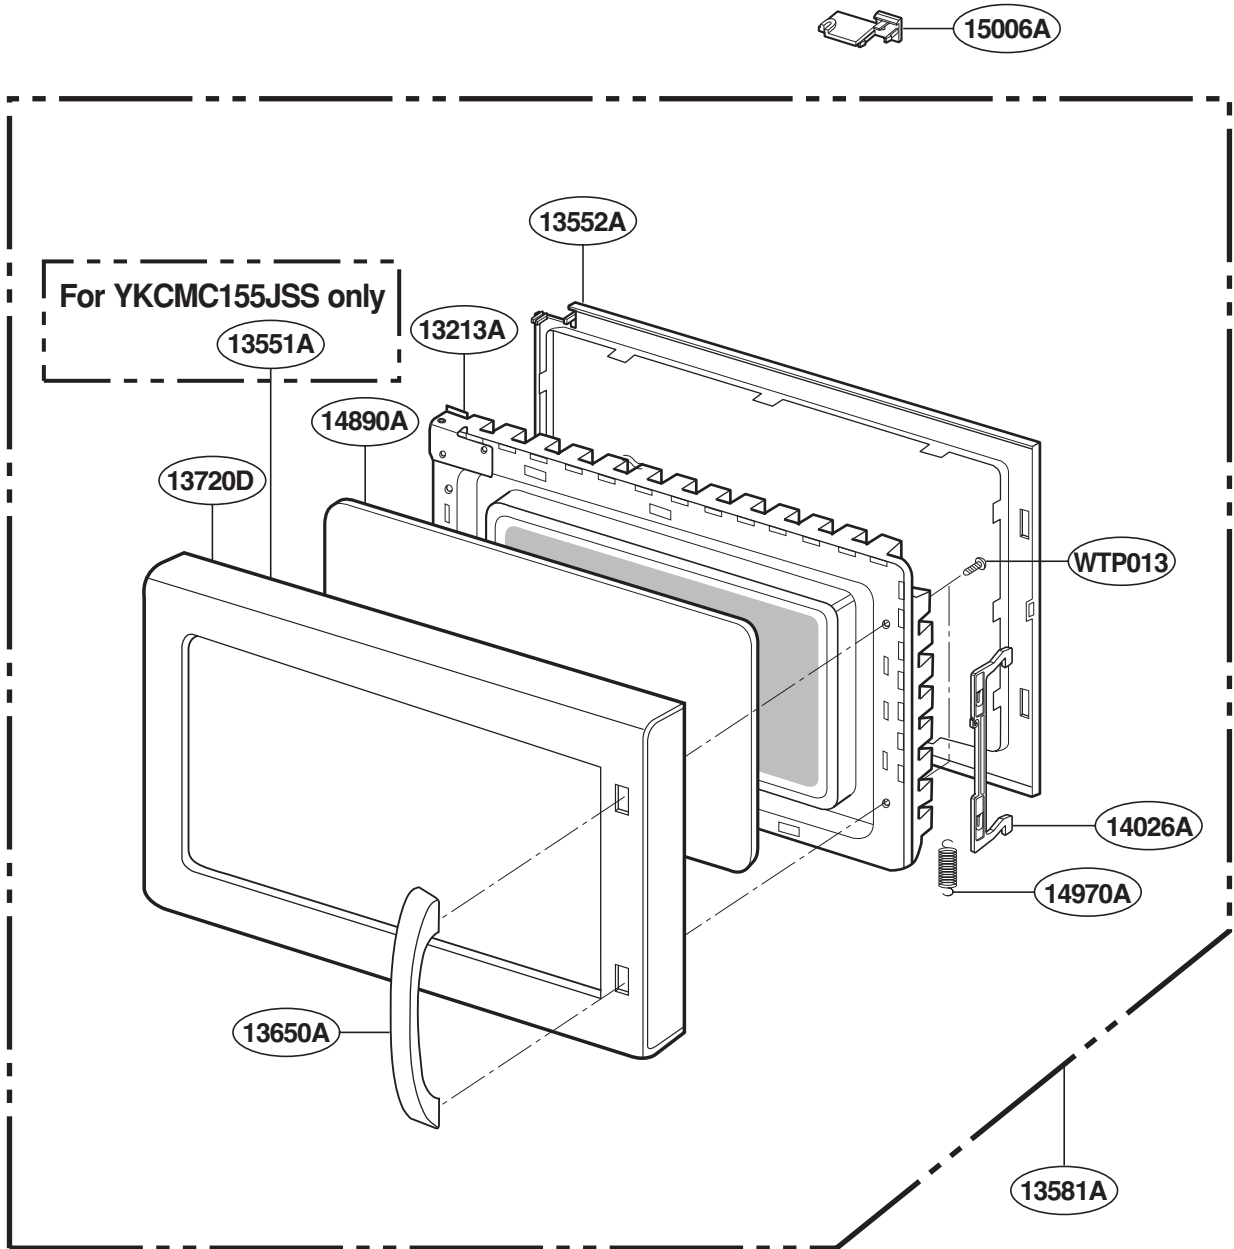

----- Manual continues below -----

EXPLODED VIEW

INTRODUCTION

Model : YKCMC155JBL
YKCMC155JWH
YKCMC155JBT
YKCMC155JSS

DOOR PARTS

CONTROLLER PARTS

For Model : YKCMC155JBL
YKCMC155JWH
YKCMC155JBT

For Model : YKCMC155JSS

OVEN CAVITY PARTS

LATCH BOARD PARTS

INTERIOR PARTS

BASE PLATE PARTS

SENSOR PARTS