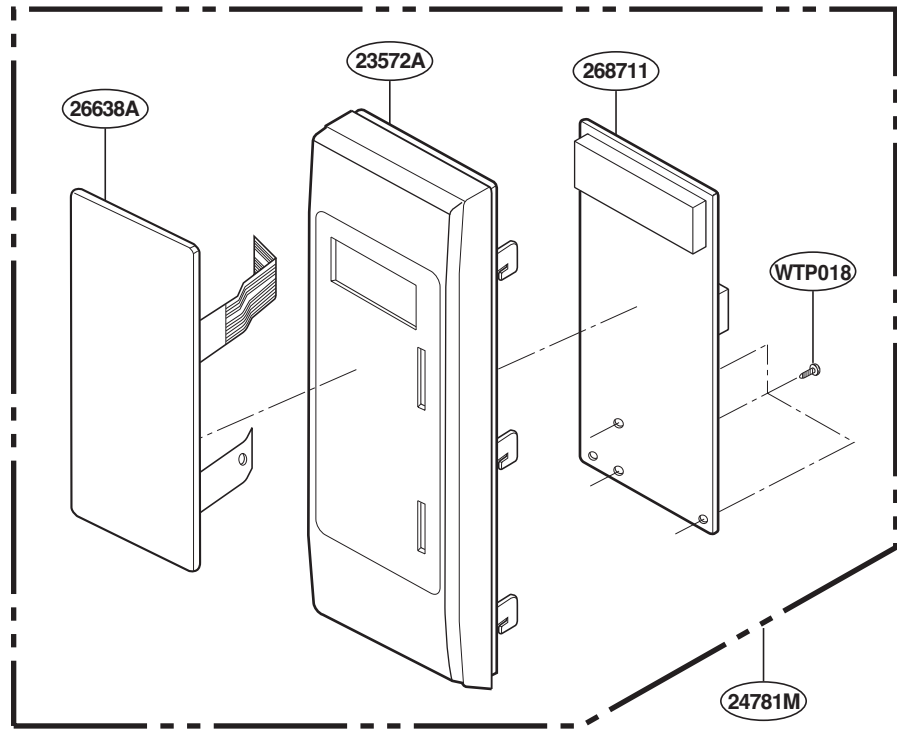

----- Manual continues below -----

EXPLODED VIEW

INTRODUCTION

Model : YKCMC155JBL
YKCMC155JWH
YKCMC155JBT
YKCMC155JSS

DOOR PARTS

CONTROLLER PARTS

For Model : YKCMC155JBL
YKCMC155JWH
YKCMC155JBT

For Model : YKCMC155JSS

OVEN CAVITY PARTS

LATCH BOARD PARTS

INTERIOR PARTS

BASE PLATE PARTS

SENSOR PARTS