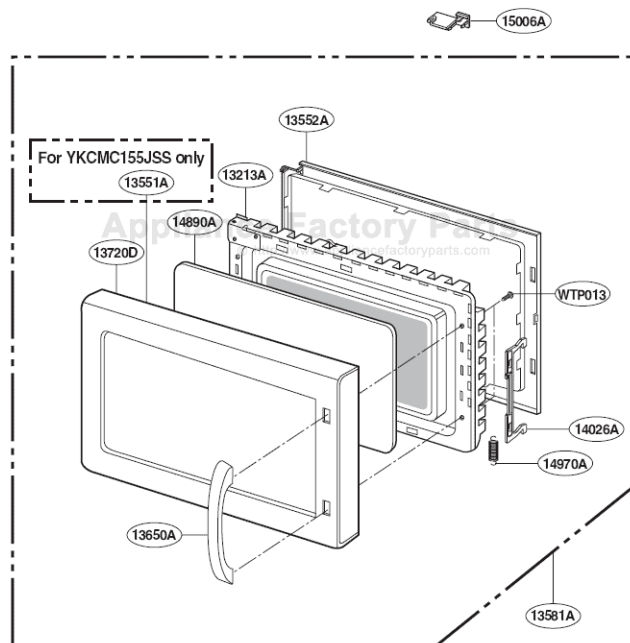

This Owner's Manual is provided and hosted by Appliance Factory Parts.

KITCHENAID YKCMC155JWH-0 Owner's Manual

[Shop genuine replacement parts for KITCHENAID
YKCMC155JWH-0](#)

DOOR PARTS

[Find Your KITCHENAID Microwave Parts - Select From 105 Models](#)

----- Manual continues below -----

EXPLODED VIEW

INTRODUCTION

Model : YKCMC155JBL
YKCMC155JWH
YKCMC155JBT
YKCMC155JSS

DOOR PARTS

CONTROLLER PARTS

For Model : YKCMC155JBL
YKCMC155JWH
YKCMC155JBT

For Model : YKCMC155JSS

OVEN CAVITY PARTS

LATCH BOARD PARTS

INTERIOR PARTS

BASE PLATE PARTS

SENSOR PARTS