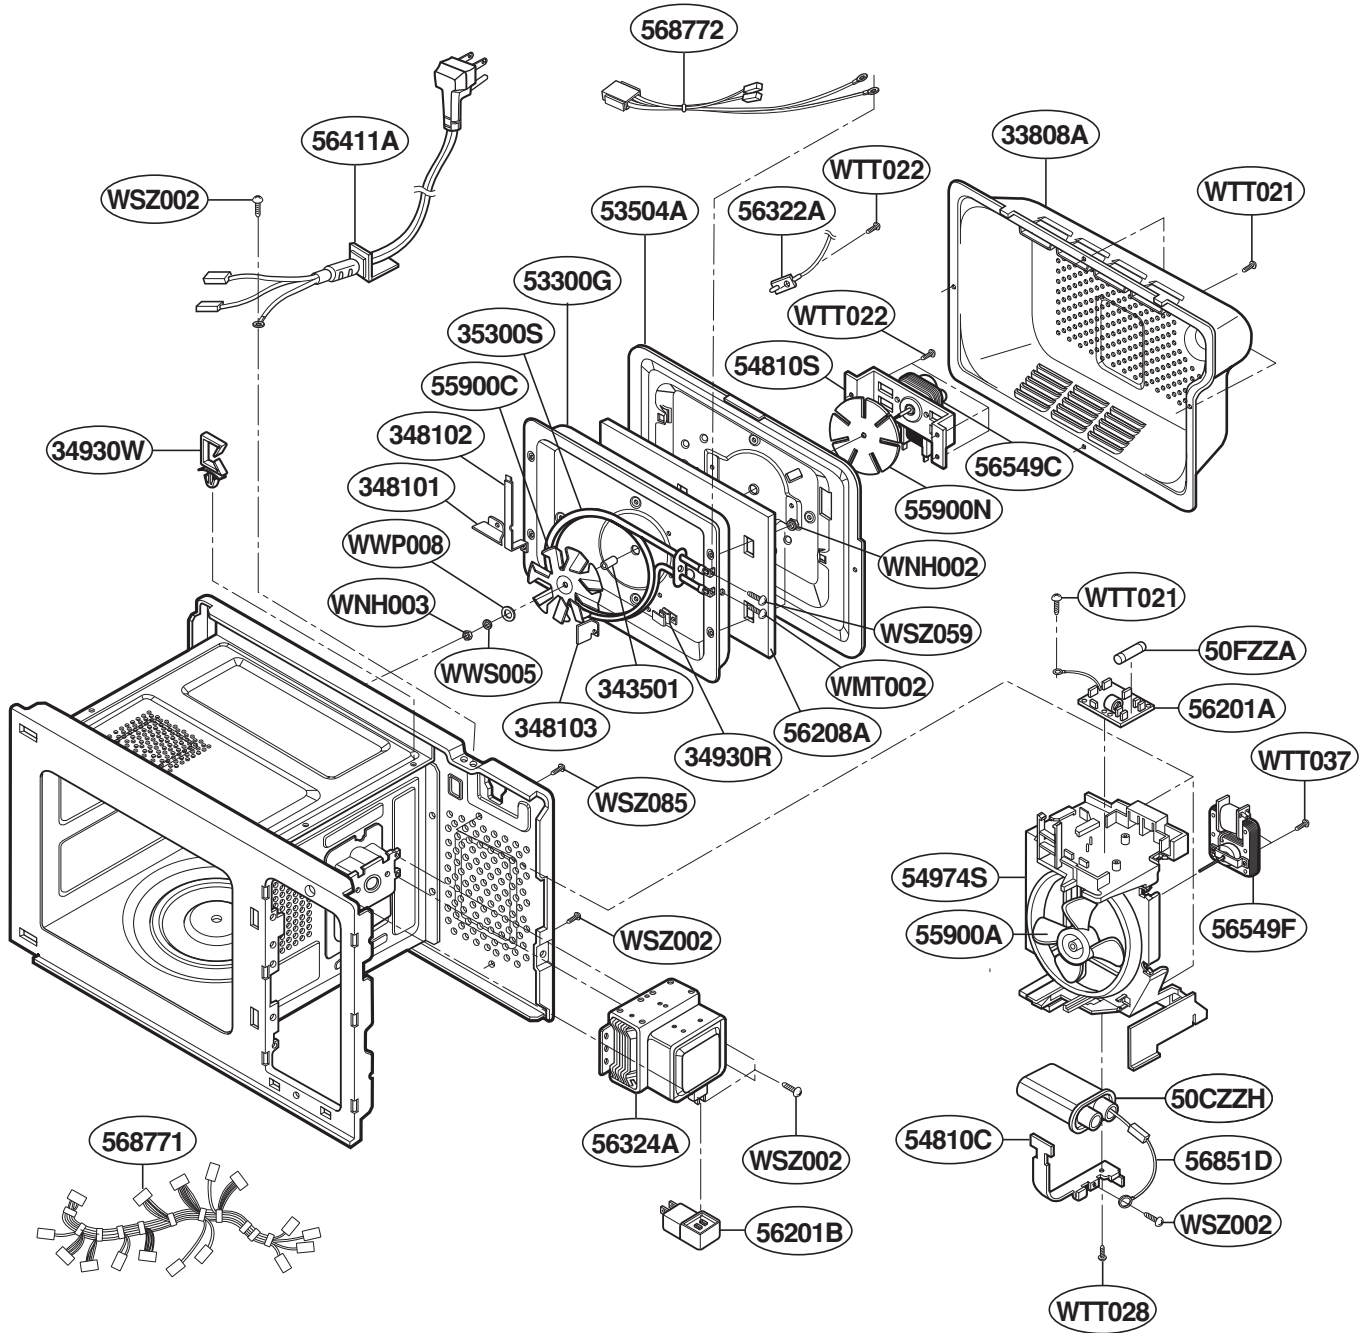

EXPLODED VIEW

INTRODUCTION

Model : YKCMC155JBL
YKCMC155JWH
YKCMC155JBT
YKCMC155JSS

DOOR PARTS

CONTROLLER PARTS

For Model : YKCMC155JBL
YKCMC155JWH
YKCMC155JBT

For Model : YKCMC155JSS

OVEN CAVITY PARTS

LATCH BOARD PARTS

INTERIOR PARTS

BASE PLATE PARTS

SENSOR PARTS