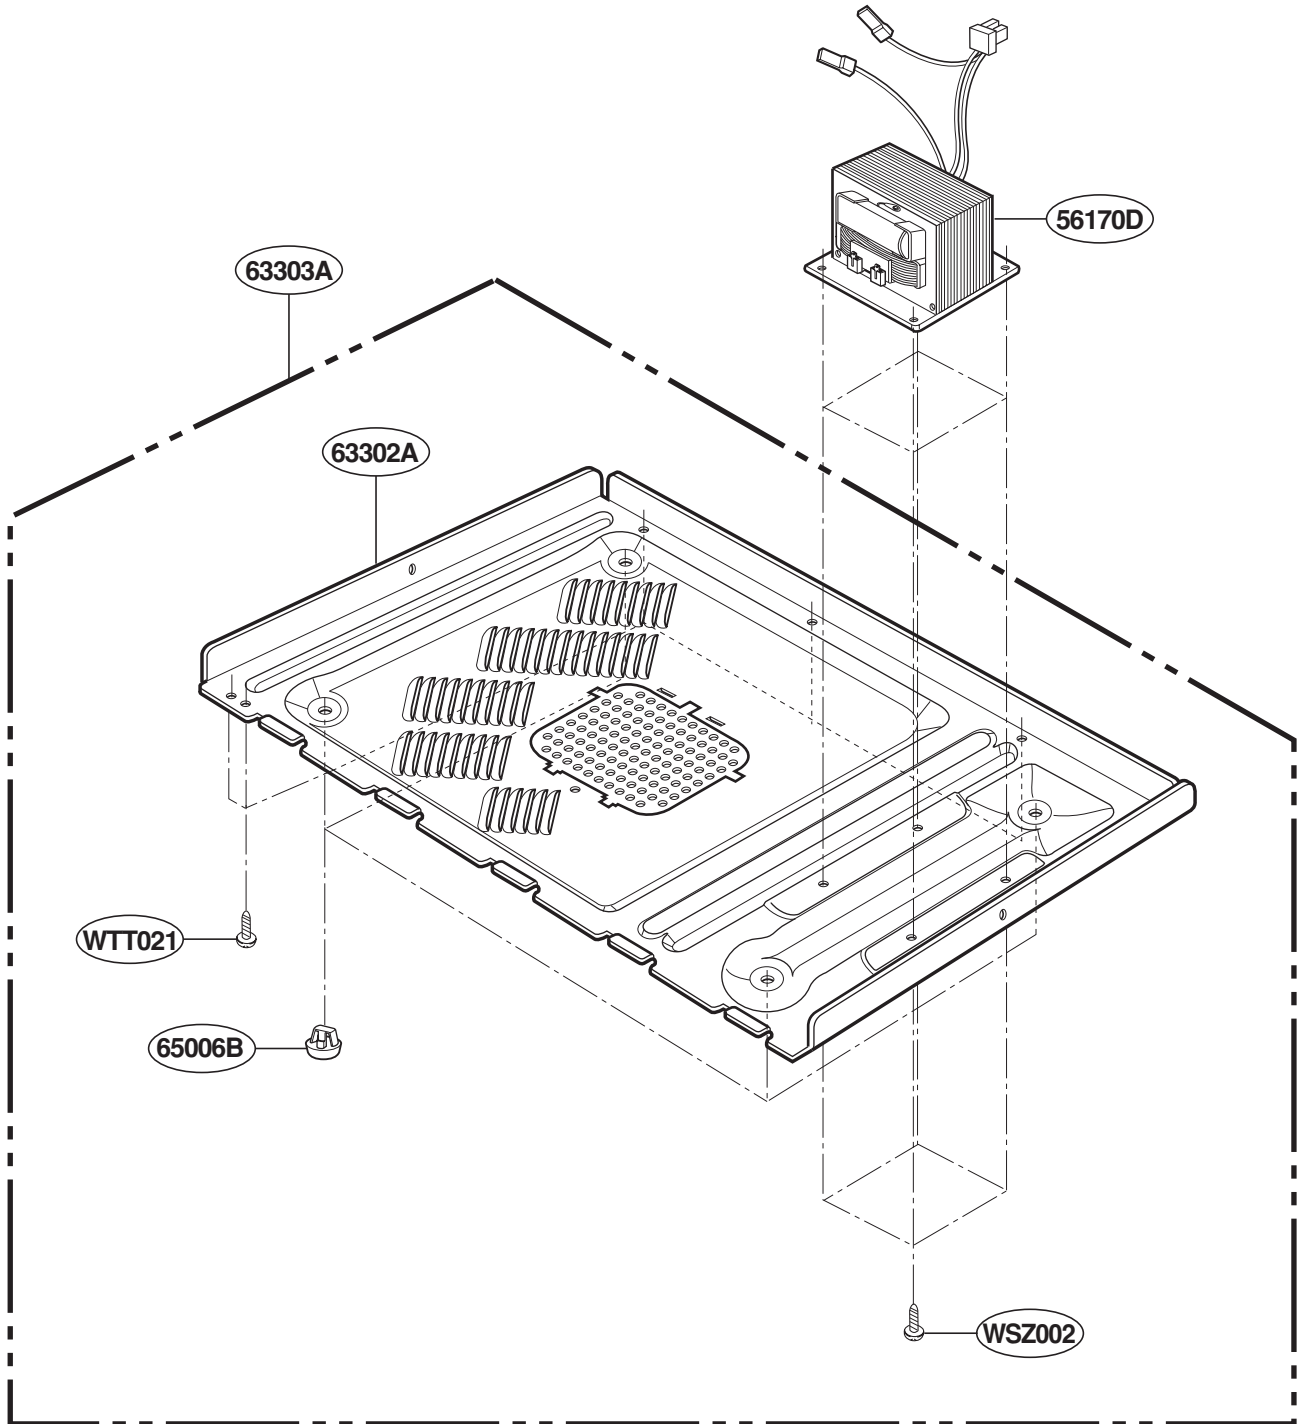

EXPLODED VIEW

INTRODUCTION

Model : YKCMC155JBL
YKCMC155JWH
YKCMC155JBT
YKCMC155JSS

DOOR PARTS

CONTROLLER PARTS

For Model : YKCMC155JBL
YKCMC155JWH
YKCMC155JBT

For Model : YKCMC155JSS

OVEN CAVITY PARTS

LATCH BOARD PARTS

INTERIOR PARTS

BASE PLATE PARTS

SENSOR PARTS