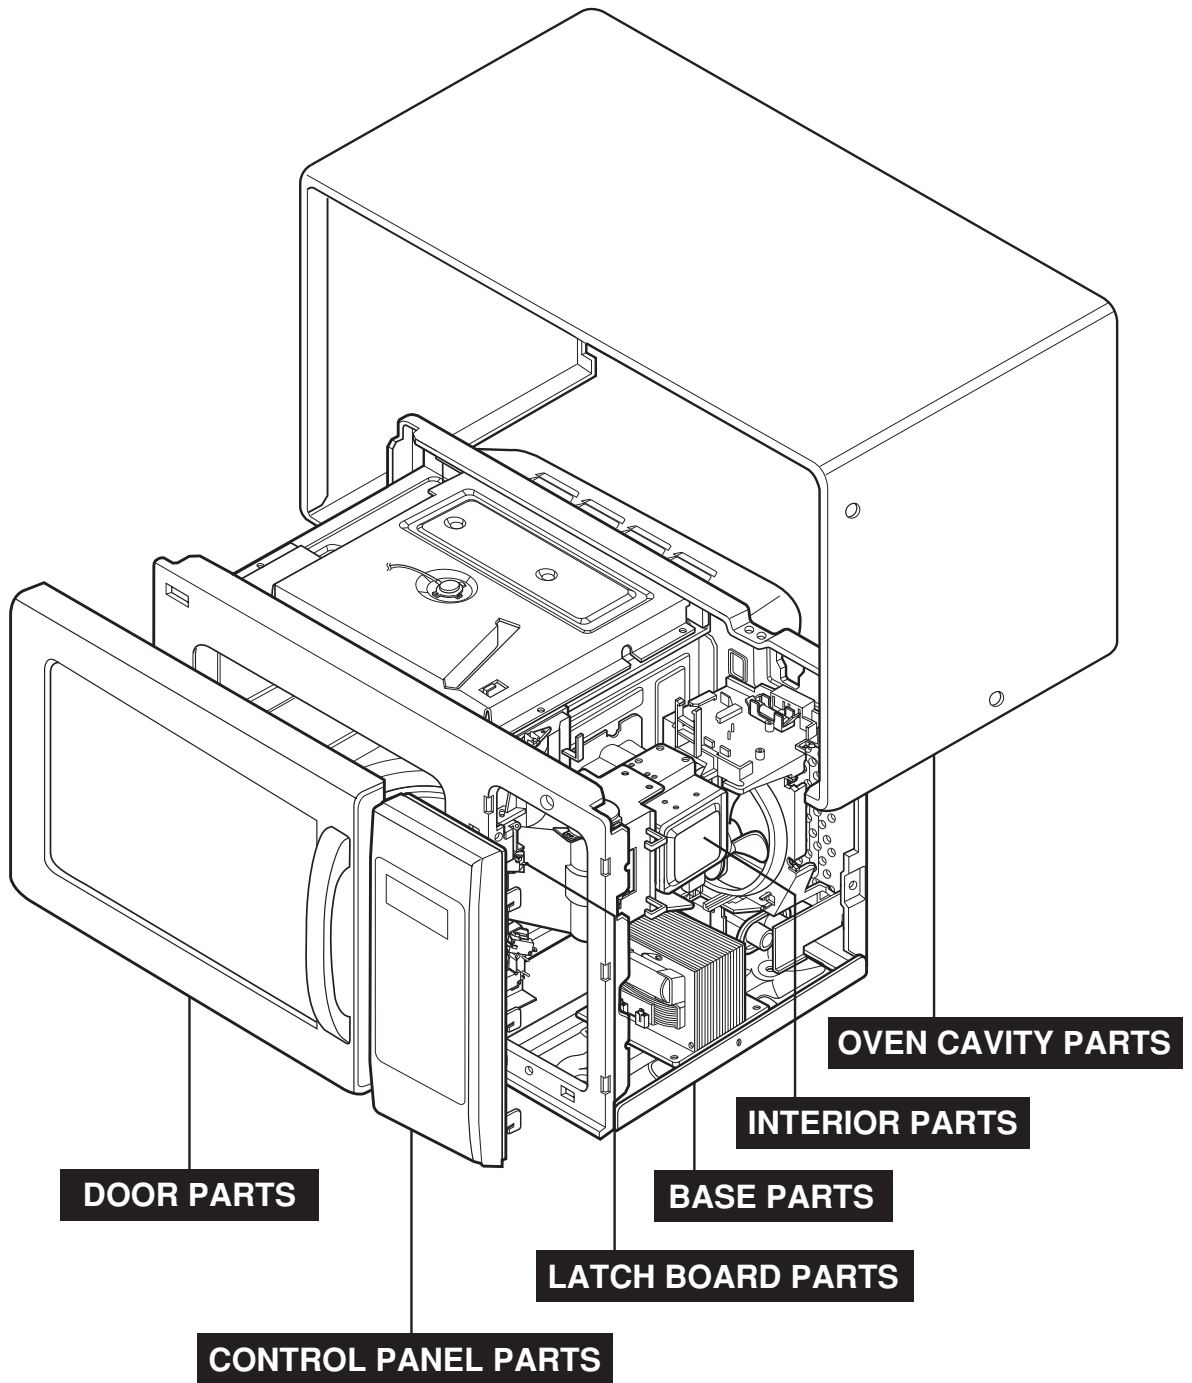

----- Manual continues below -----

EXPLODED VIEW

INTRODUCTION

Model : YKCMC155JBL
YKCMC155JWH
YKCMC155JBT
YKCMC155JSS

DOOR PARTS

CONTROLLER PARTS

For Model : YKCMC155JBL
YKCMC155JWH
YKCMC155JBT

For Model : YKCMC155JSS

OVEN CAVITY PARTS

LATCH BOARD PARTS

INTERIOR PARTS

BASE PLATE PARTS

SENSOR PARTS