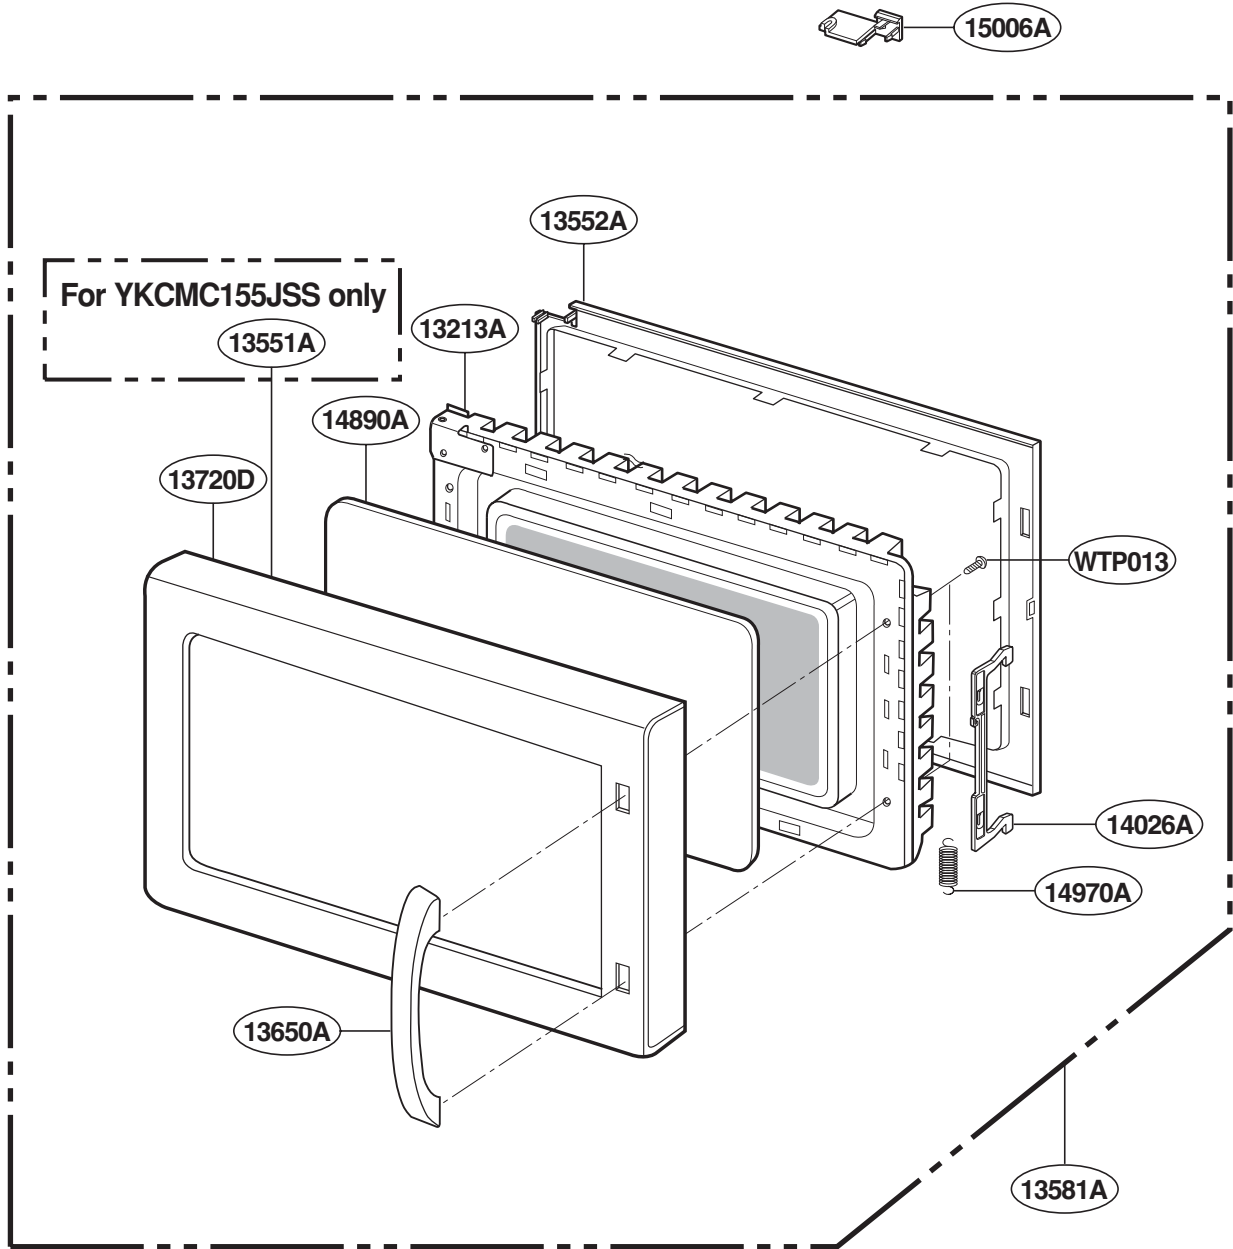

EXPLODED VIEW

INTRODUCTION

Model : YKCMC155JBL
YKCMC155JWH
YKCMC155JBT
YKCMC155JSS

DOOR PARTS

CONTROLLER PARTS

For Model : YKCMC155JBL
YKCMC155JWH
YKCMC155JBT

For Model : YKCMC155JSS

OVEN CAVITY PARTS

LATCH BOARD PARTS

INTERIOR PARTS

BASE PLATE PARTS

SENSOR PARTS