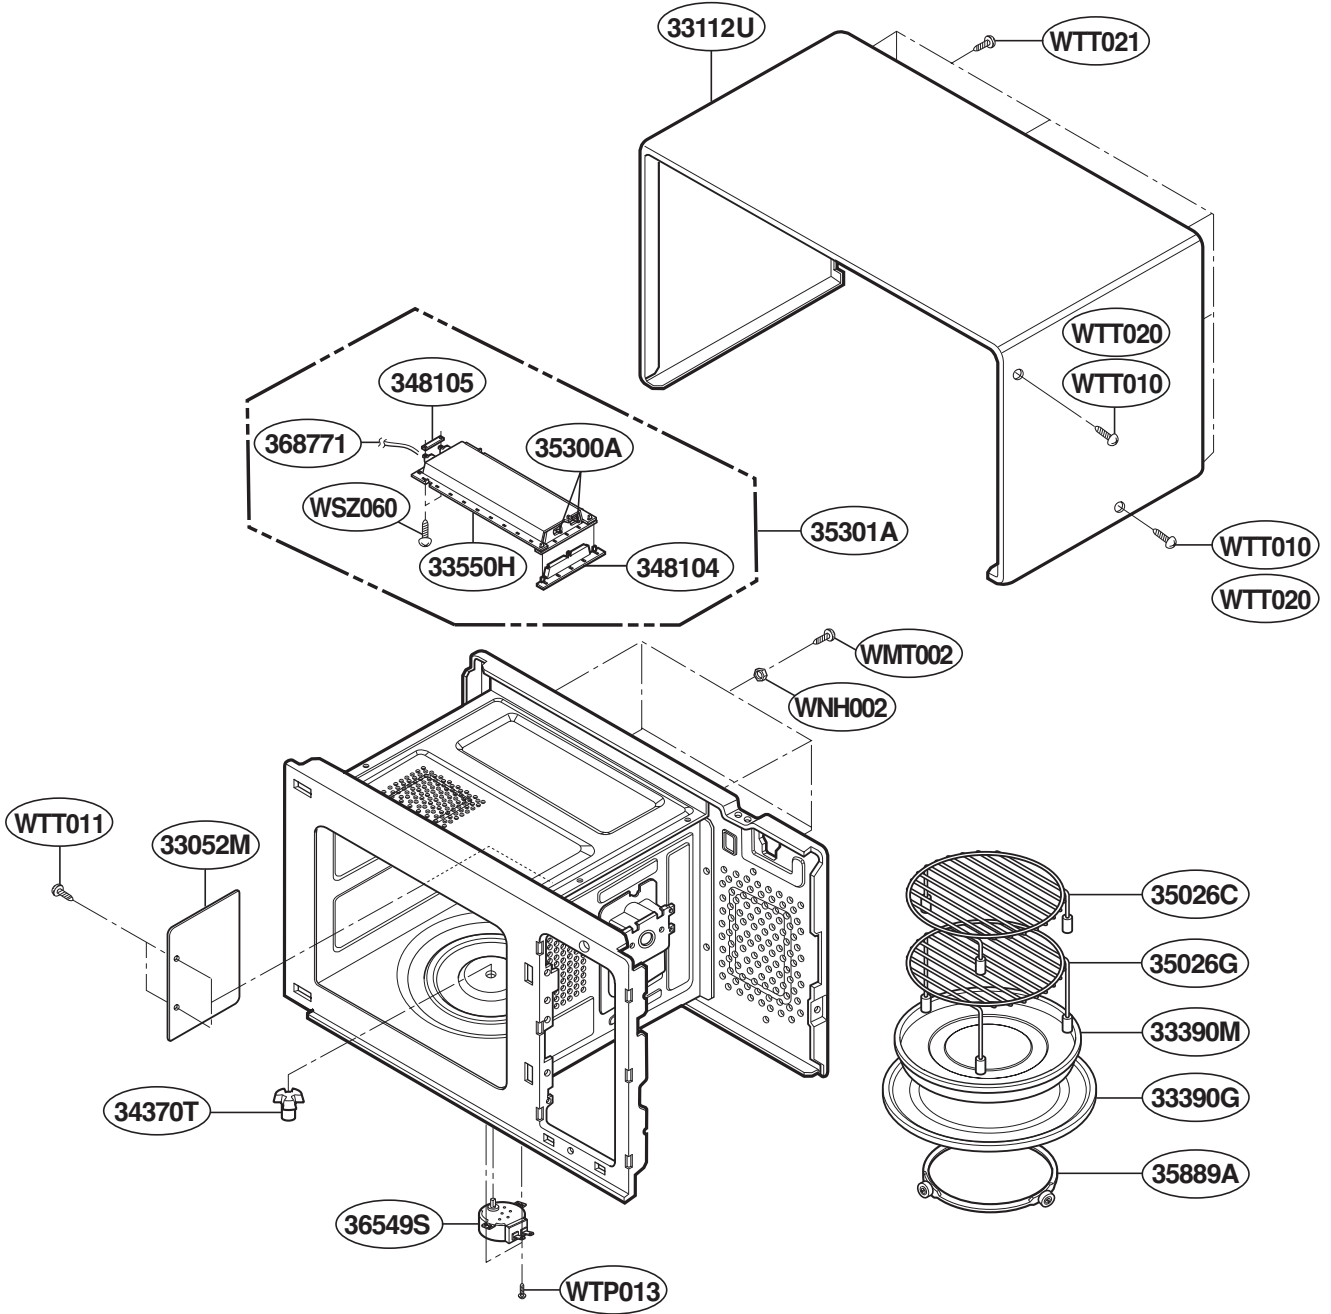

EXPLODED VIEW

INTRODUCTION

Model : YKCMC155JBL
YKCMC155JWH
YKCMC155JBT
YKCMC155JSS

DOOR PARTS

CONTROLLER PARTS

For Model : YKCMC155JBL
YKCMC155JWH
YKCMC155JBT

For Model : YKCMC155JSS

OVEN CAVITY PARTS

LATCH BOARD PARTS

INTERIOR PARTS

BASE PLATE PARTS

SENSOR PARTS