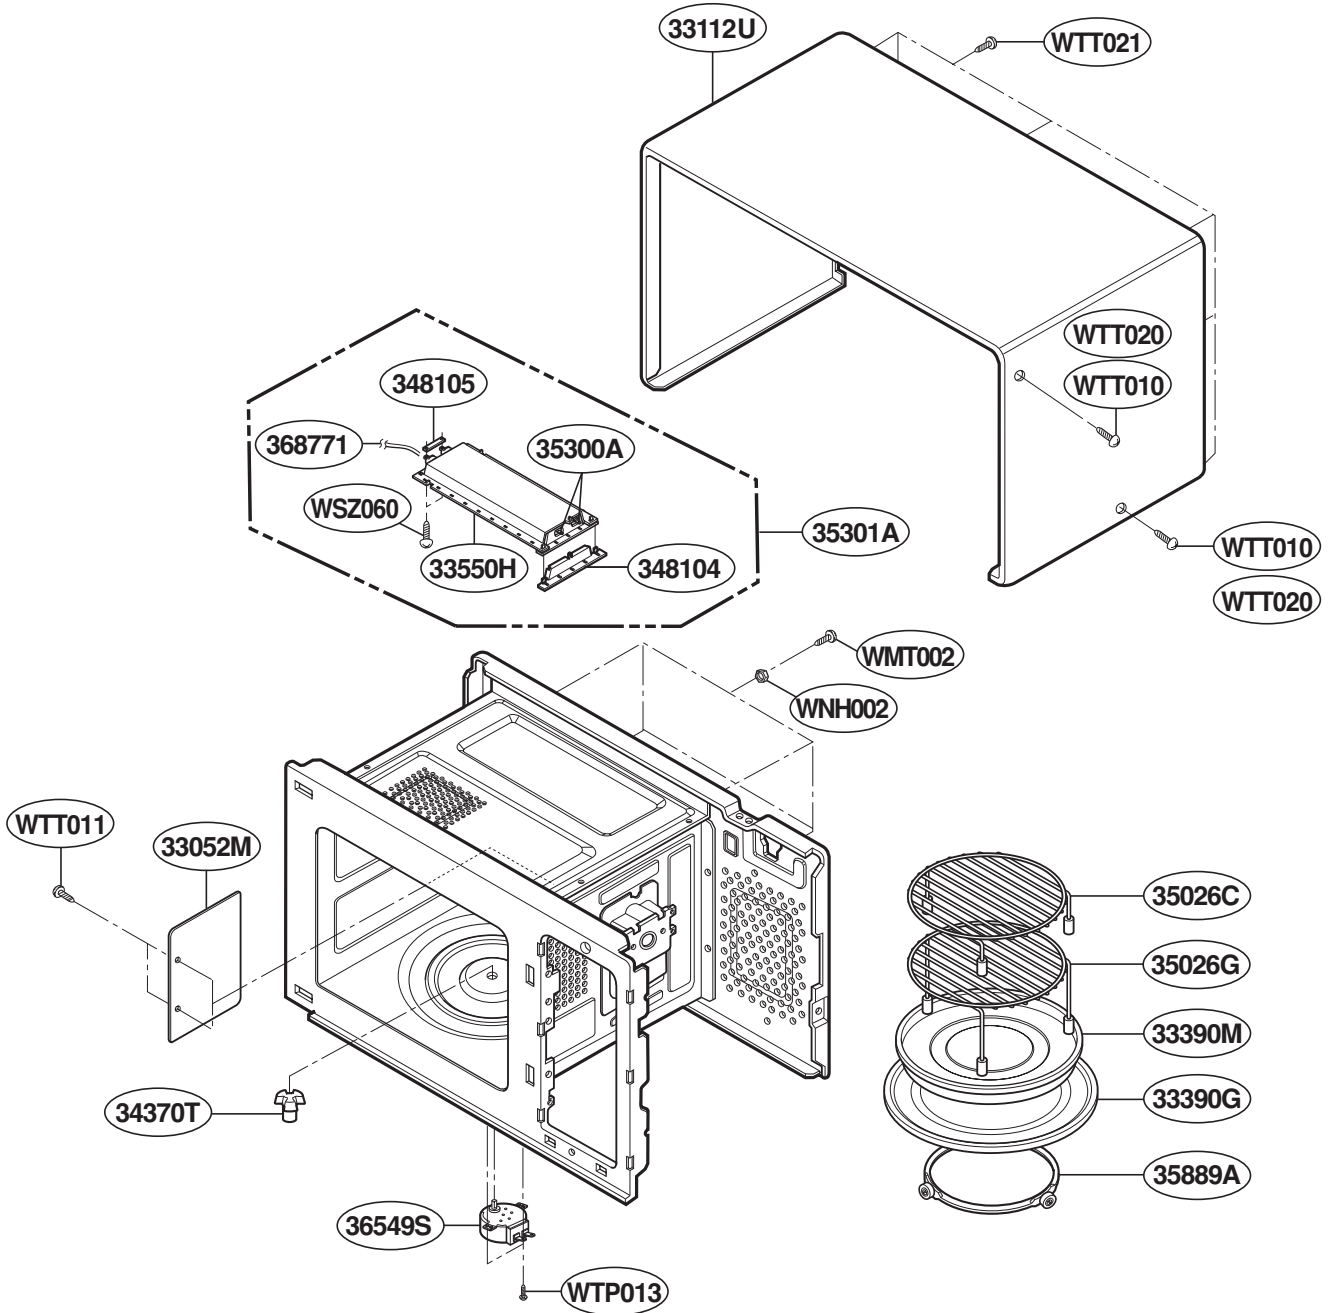

----- Manual continues below -----

EXPLODED VIEW

INTRODUCTION

Model : YKCMC155JBL
YKCMC155JWH
YKCMC155JBT
YKCMC155JSS

DOOR PARTS

CONTROLLER PARTS

For Model : YKCMC155JBL
YKCMC155JWH
YKCMC155JBT

For Model : YKCMC155JSS

OVEN CAVITY PARTS

LATCH BOARD PARTS

INTERIOR PARTS

BASE PLATE PARTS

SENSOR PARTS