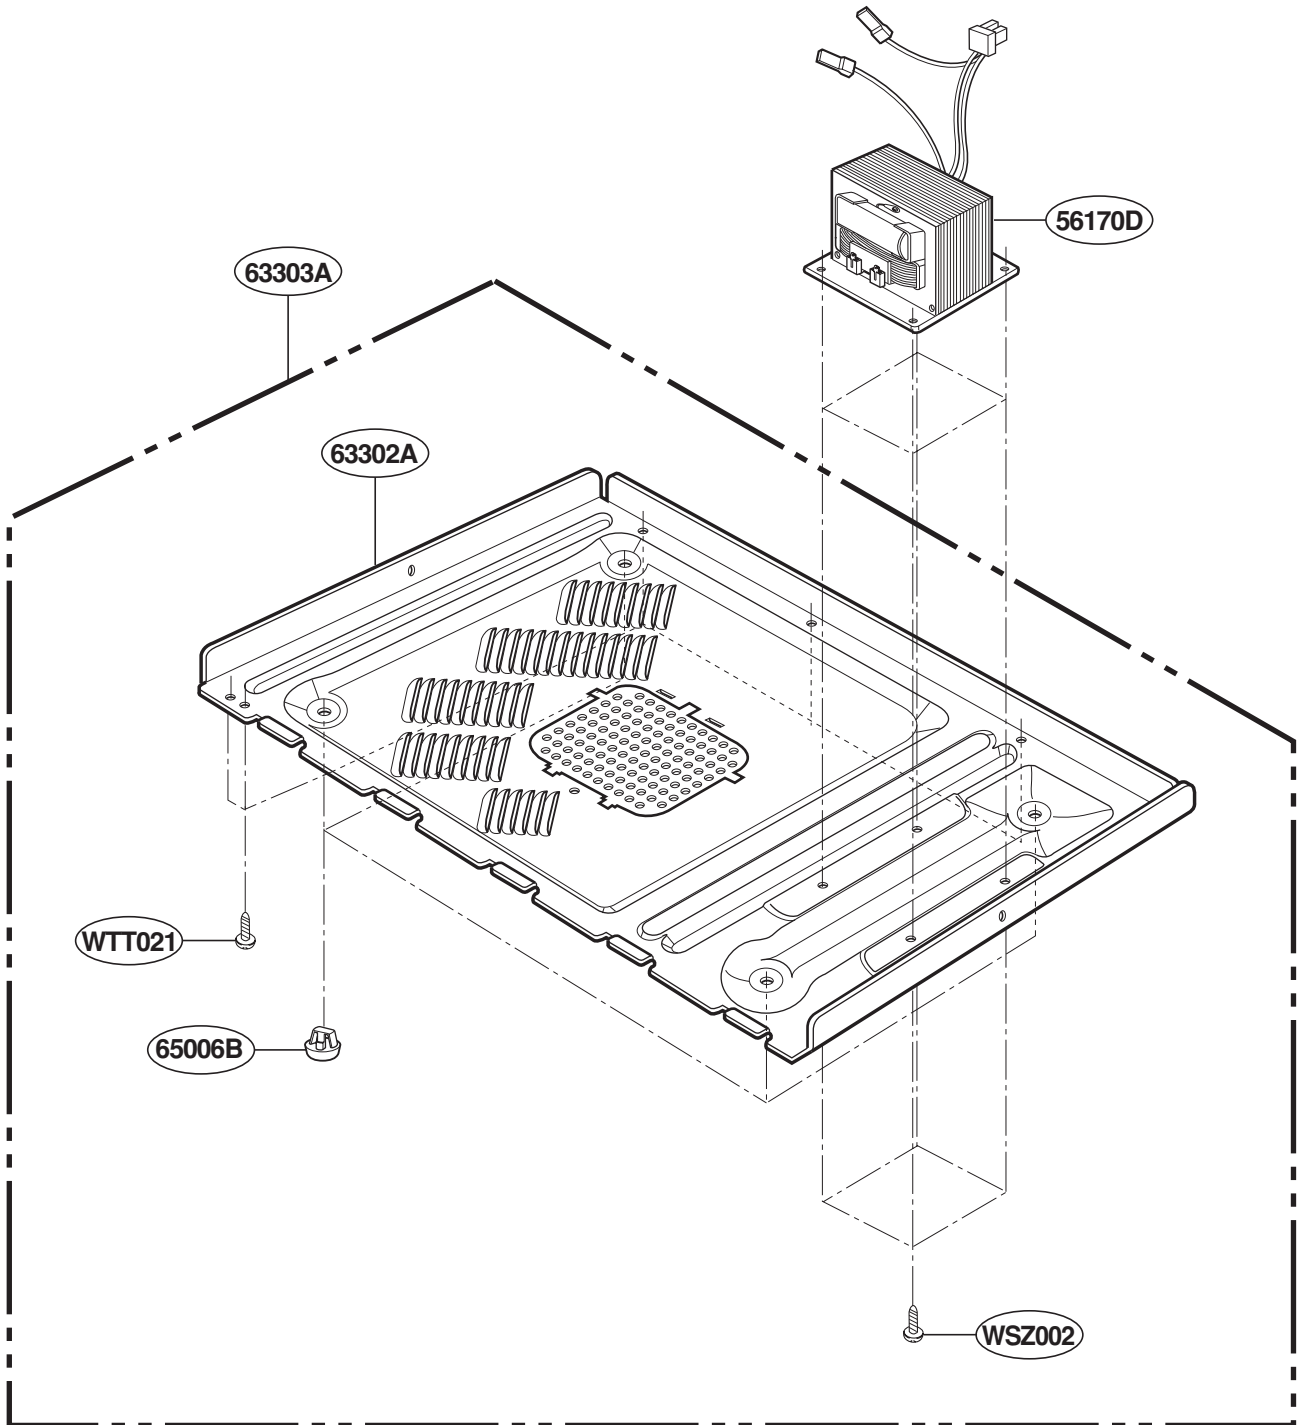

This Owner's Manual is provided and hosted by Appliance Factory Parts.

KITCHENAID YKCMC155JWH-0 Owner's Manual

[Shop genuine replacement parts for KITCHENAID
YKCMC155JWH-0](#)

DOOR PARTS

[Find Your KITCHENAID Microwave Parts - Select From 105 Models](#)

----- Manual continues below -----

EXPLODED VIEW

INTRODUCTION

Model : YKCMC155JBL
YKCMC155JWH
YKCMC155JBT
YKCMC155JSS

DOOR PARTS

CONTROLLER PARTS

For Model : YKCMC155JBL
YKCMC155JWH
YKCMC155JBT

For Model : YKCMC155JSS

OVEN CAVITY PARTS

LATCH BOARD PARTS

INTERIOR PARTS

BASE PLATE PARTS

SENSOR PARTS