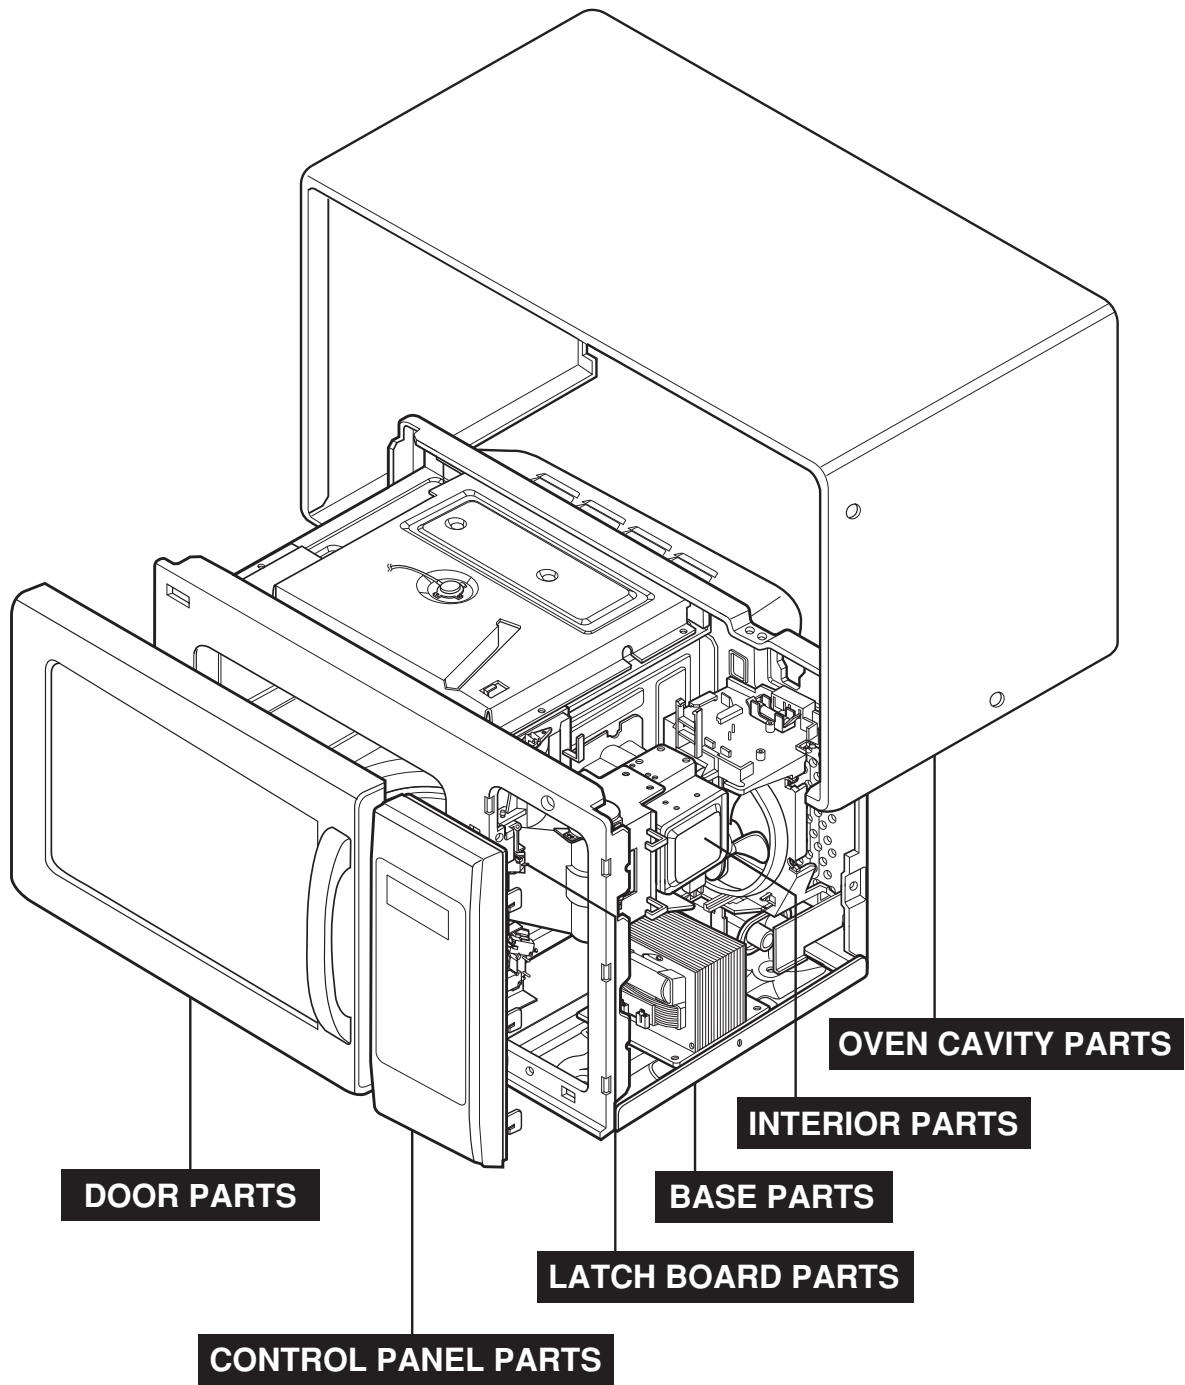

EXPLODED VIEW

INTRODUCTION

Model : YKCMC155JBL
YKCMC155JWH
YKCMC155JBT
YKCMC155JSS

DOOR PARTS

CONTROLLER PARTS

For Model : YKCMC155JBL
YKCMC155JWH
YKCMC155JBT

For Model : YKCMC155JSS

OVEN CAVITY PARTS

LATCH BOARD PARTS

INTERIOR PARTS

BASE PLATE PARTS

SENSOR PARTS