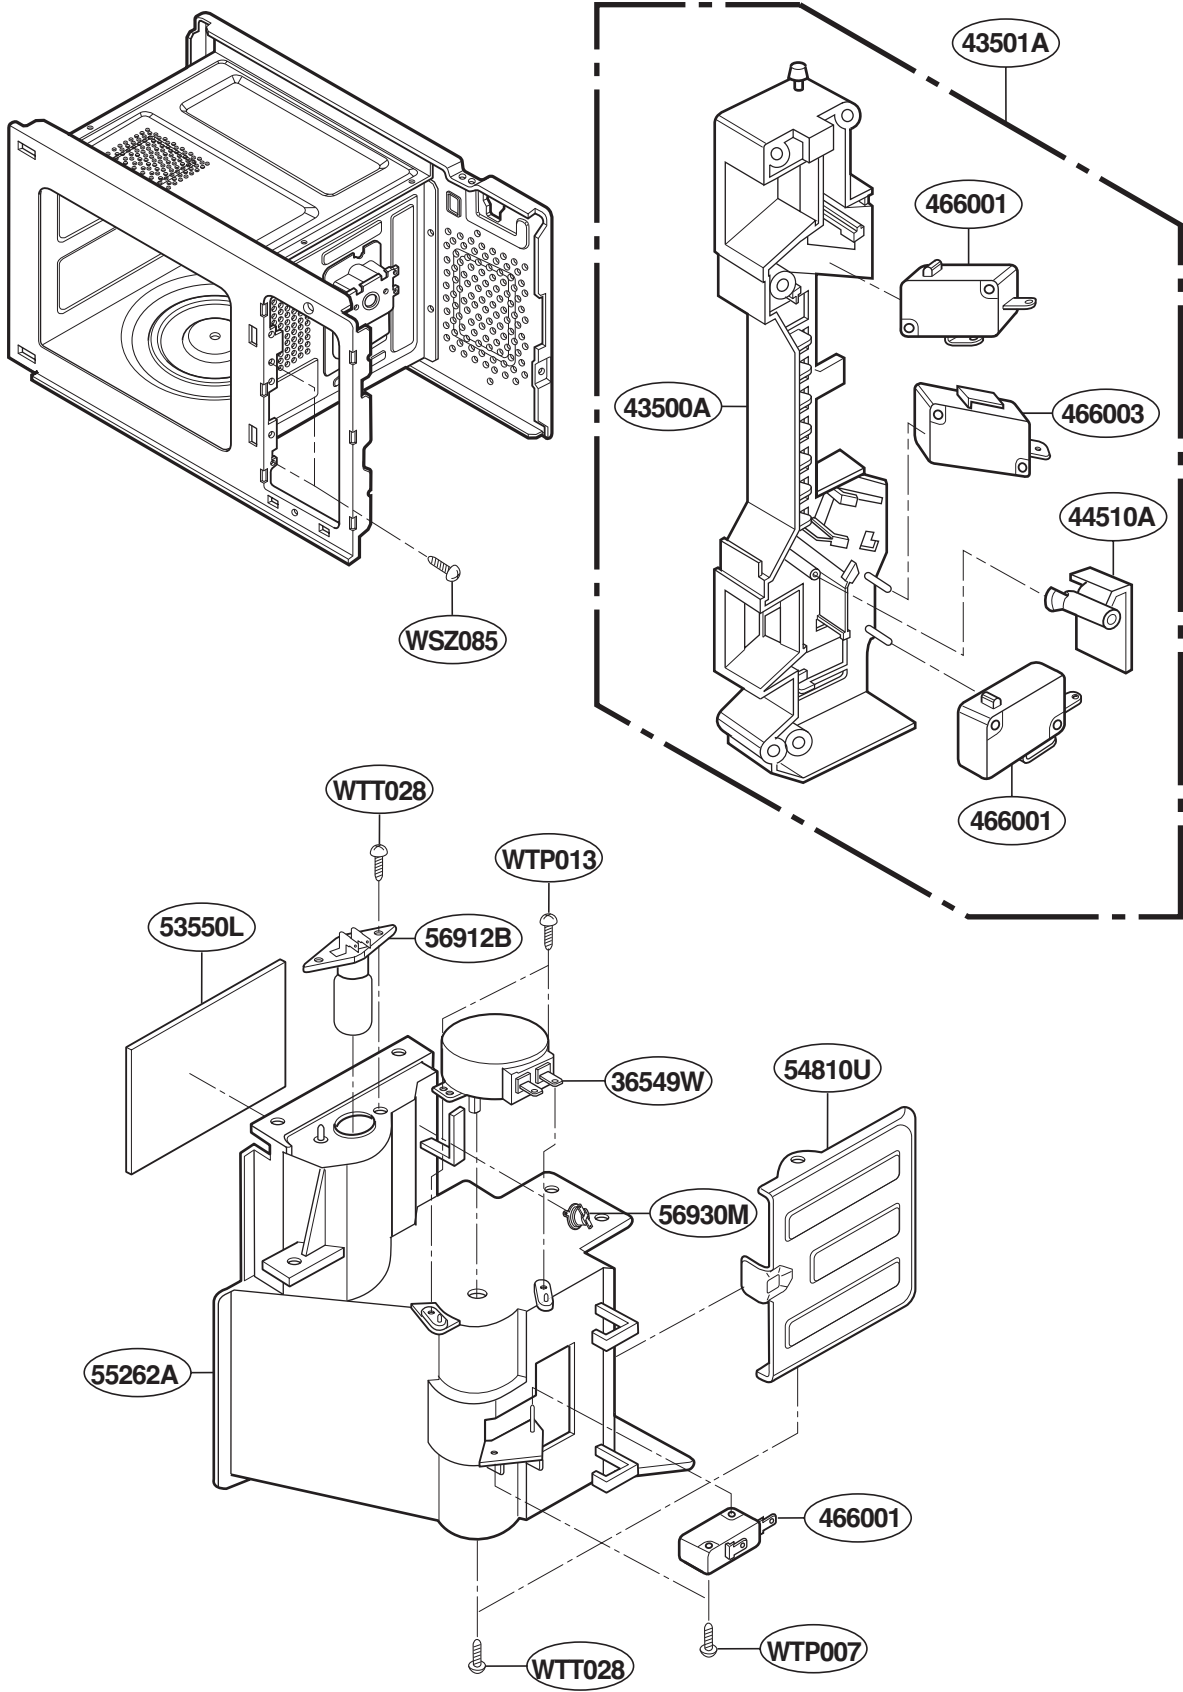

EXPLODED VIEW

INTRODUCTION

Model : YKCMC155JBL
YKCMC155JWH
YKCMC155JBT
YKCMC155JSS

DOOR PARTS

CONTROLLER PARTS

For Model : YKCMC155JBL
YKCMC155JWH
YKCMC155JBT

For Model : YKCMC155JSS

OVEN CAVITY PARTS

LATCH BOARD PARTS

INTERIOR PARTS

BASE PLATE PARTS

SENSOR PARTS