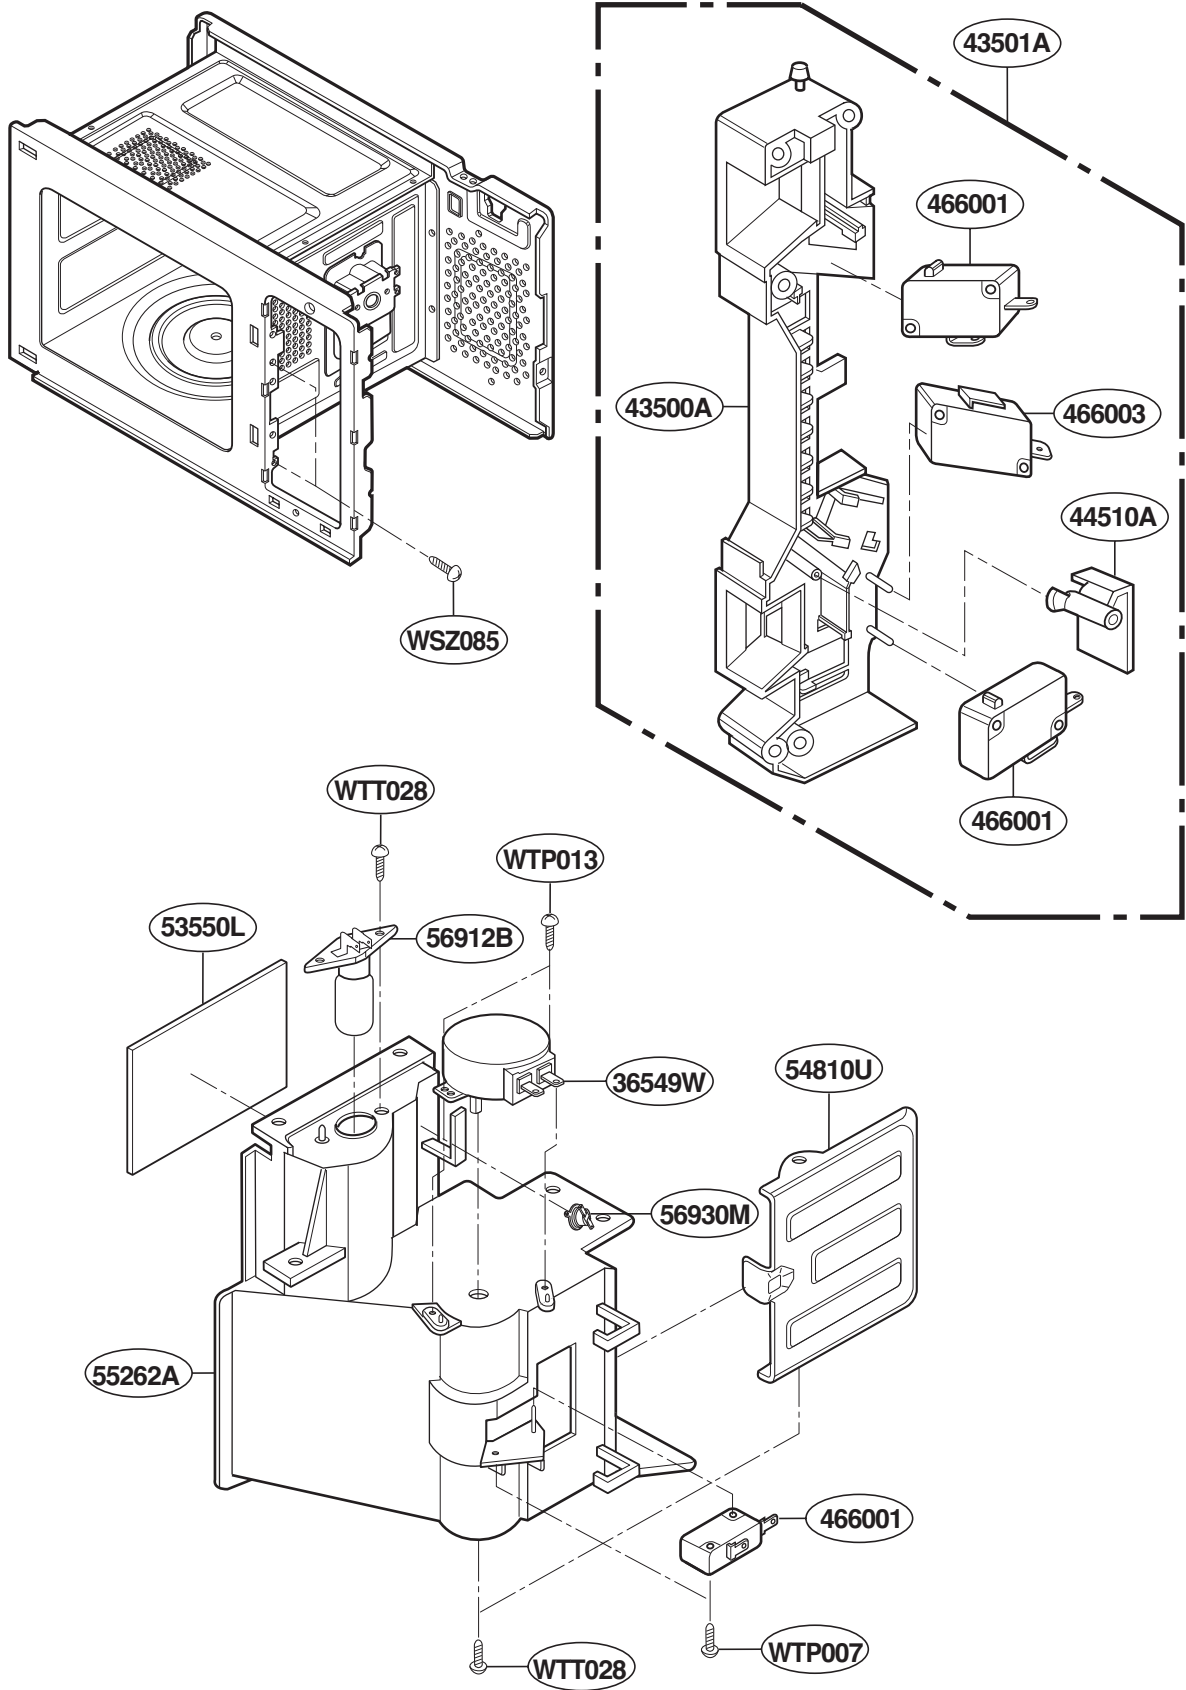

----- Manual continues below -----

EXPLODED VIEW

INTRODUCTION

Model : YKCMC155JBL
YKCMC155JWH
YKCMC155JBT
YKCMC155JSS

DOOR PARTS

CONTROLLER PARTS

For Model : YKCMC155JBL
YKCMC155JWH
YKCMC155JBT

For Model : YKCMC155JSS

OVEN CAVITY PARTS

LATCH BOARD PARTS

INTERIOR PARTS

BASE PLATE PARTS

SENSOR PARTS