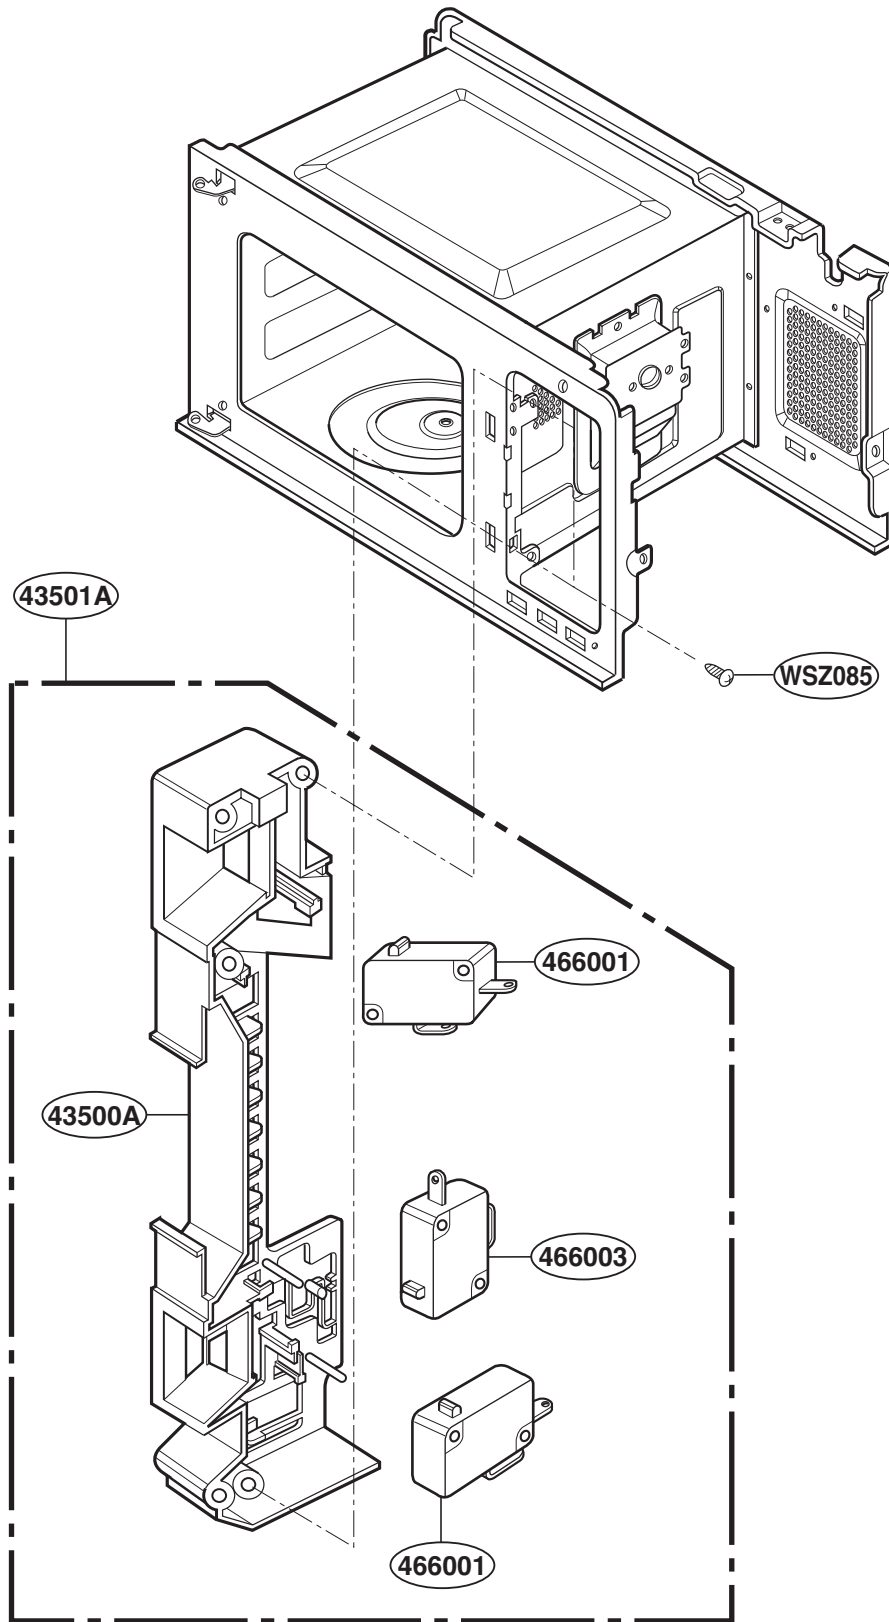

KITCHENAID YKCMS145JWH-0 Owner's Manual

[Shop genuine replacement parts for KITCHENAID
YKCMS145JWH-0](#)

DOOR PARTS

[Find Your KITCHENAID Microwave Parts - Select From 105 Models](#)

----- Manual continues below -----

EXPLODED VIEW

INTRODUCTION

Model : YKCMS145JBL
YKCMS145JBT
YKCMS145JWH
YKCMS145JSS

DOOR PARTS

CONTROL PANEL PARTS

For Model : YKCMS145JBL
YKCMS145JBT
YKCMS145JWH

For Model : YKCMS145JSS

OVEN CAVITY PARTS

LATCH BOARD PARTS

SENSOR PARTS