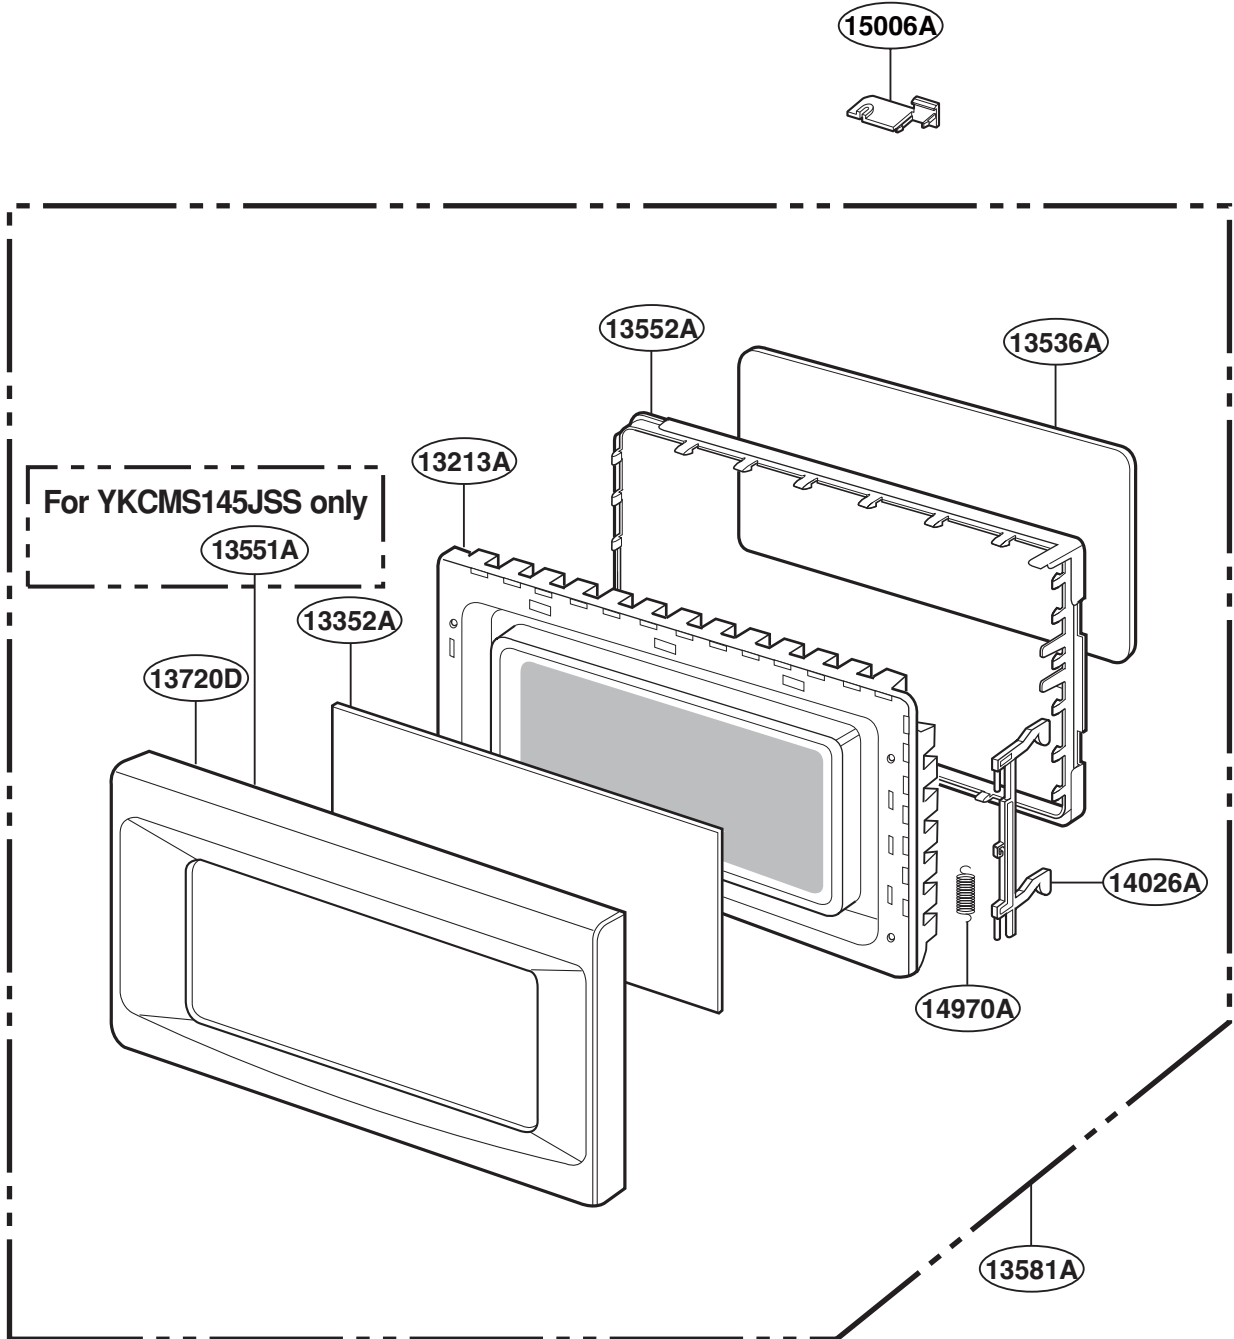

KITCHENAID YKCMS145JWH-0 Owner's Manual

[Shop genuine replacement parts for KITCHENAID
YKCMS145JWH-0](#)

DOOR PARTS

[Find Your KITCHENAID Microwave Parts - Select From 105 Models](#)

----- Manual continues below -----

EXPLODED VIEW

INTRODUCTION

Model : YKCMS145JBL
YKCMS145JBT
YKCMS145JWH
YKCMS145JSS

DOOR PARTS

CONTROL PANEL PARTS

For Model : YKCMS145JBL
YKCMS145JBT
YKCMS145JWH

For Model : YKCMS145JSS

OVEN CAVITY PARTS

LATCH BOARD PARTS

SENSOR PARTS