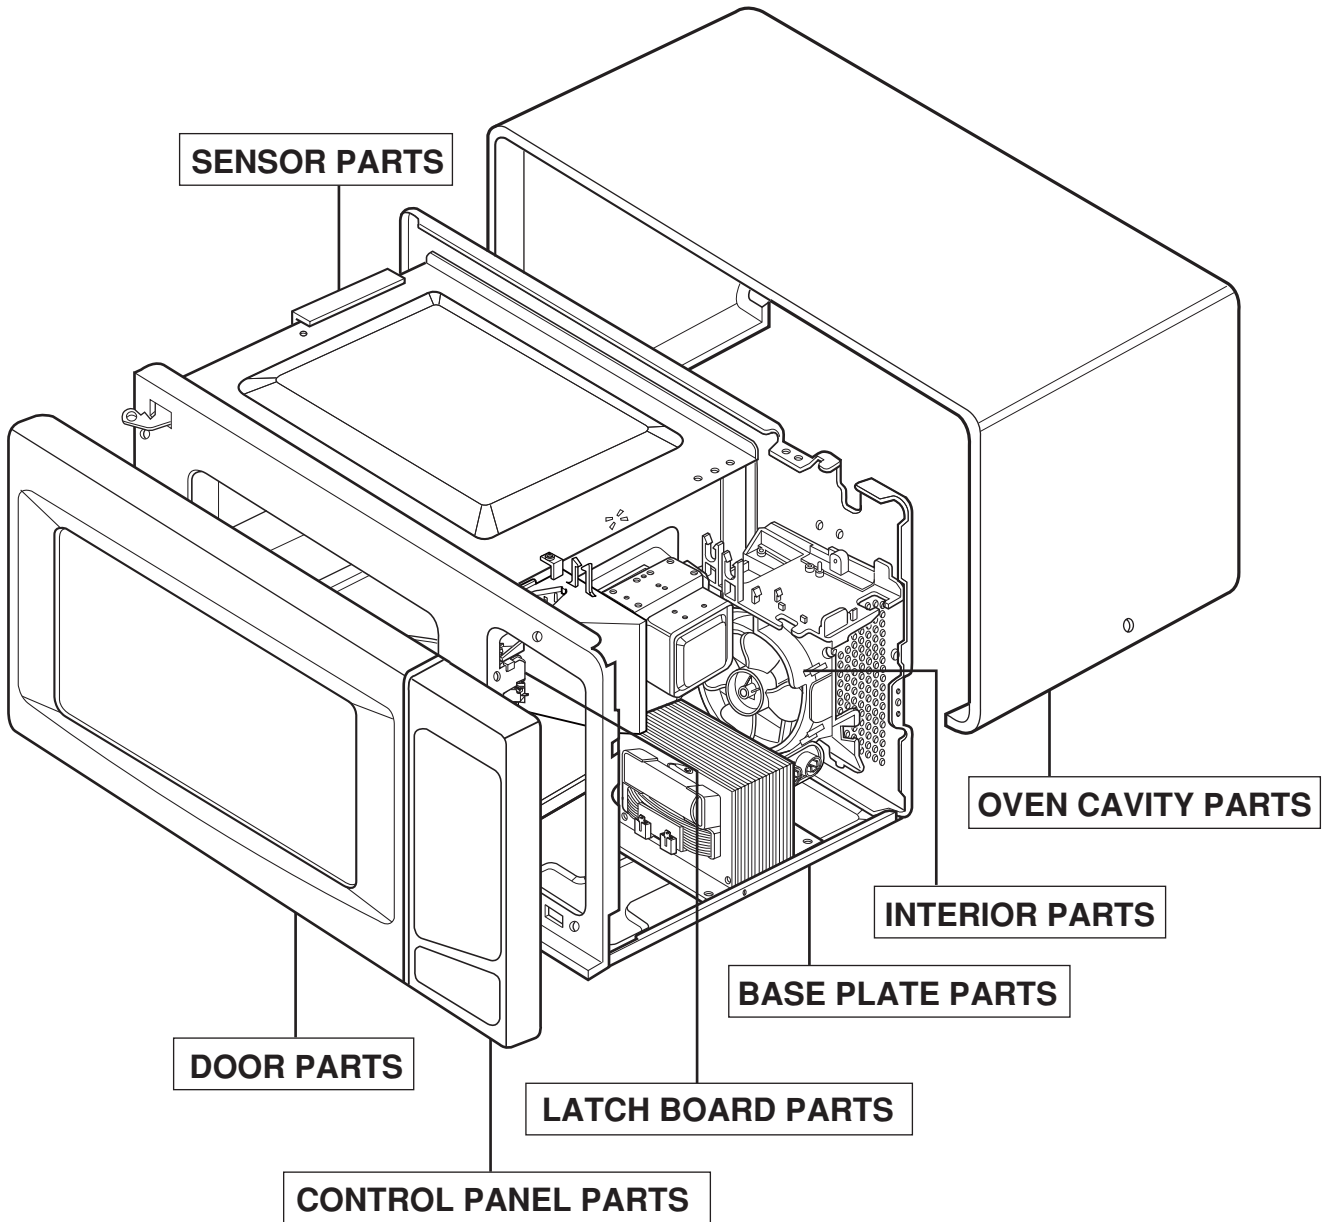

KITCHENAID YKCMS145JWH-0 Owner's Manual

[Shop genuine replacement parts for KITCHENAID
YKCMS145JWH-0](#)

DOOR PARTS

[Find Your KITCHENAID Microwave Parts - Select From 105 Models](#)

----- Manual continues below -----

EXPLODED VIEW

INTRODUCTION

Model : YKCMS145JBL
YKCMS145JBT
YKCMS145JWH
YKCMS145JSS

DOOR PARTS

CONTROL PANEL PARTS

For Model : YKCMS145JBL
YKCMS145JBT
YKCMS145JWH

For Model : YKCMS145JSS

OVEN CAVITY PARTS

LATCH BOARD PARTS

SENSOR PARTS