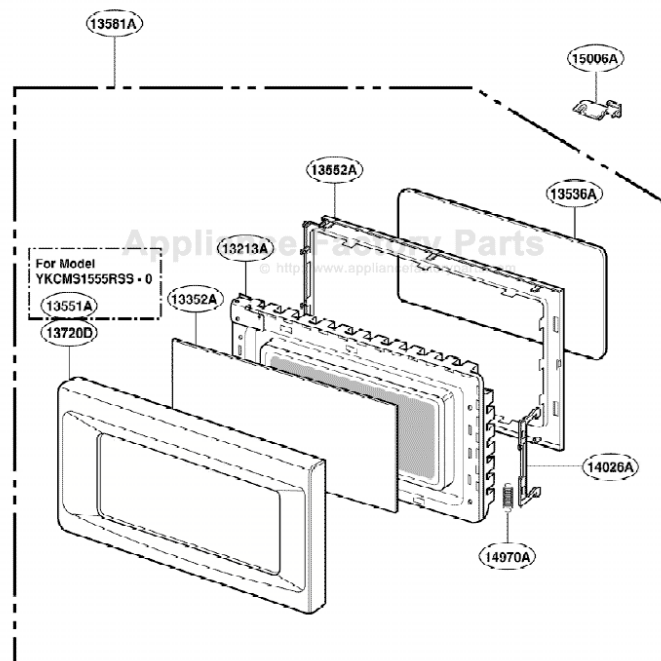

WHIRLPOOL YKCMS1555RSS Owner's Manual

[Shop genuine replacement parts for WHIRLPOOL
YKCMS1555RSS](#)

DOOR PARTS

[Find Your WHIRLPOOL Microwave Parts - Select From 1350 Models](#)

----- Manual continues below -----

EXPLODED VIEW

INTRODUCTION

FOR MODEL : YKCMS1555RWH - 0
YKCMS1555RBL - 0
YKCMS1555RBT - 0
YKCMS1555RSS - 0

DOOR PARTS

CONTROL PANEL PARTS

OVEN CAVITY PARTS

LATCH BOARD PARTS

INTERIOR PARTS

BASE PLATE PARTS

SENSOR PARTS