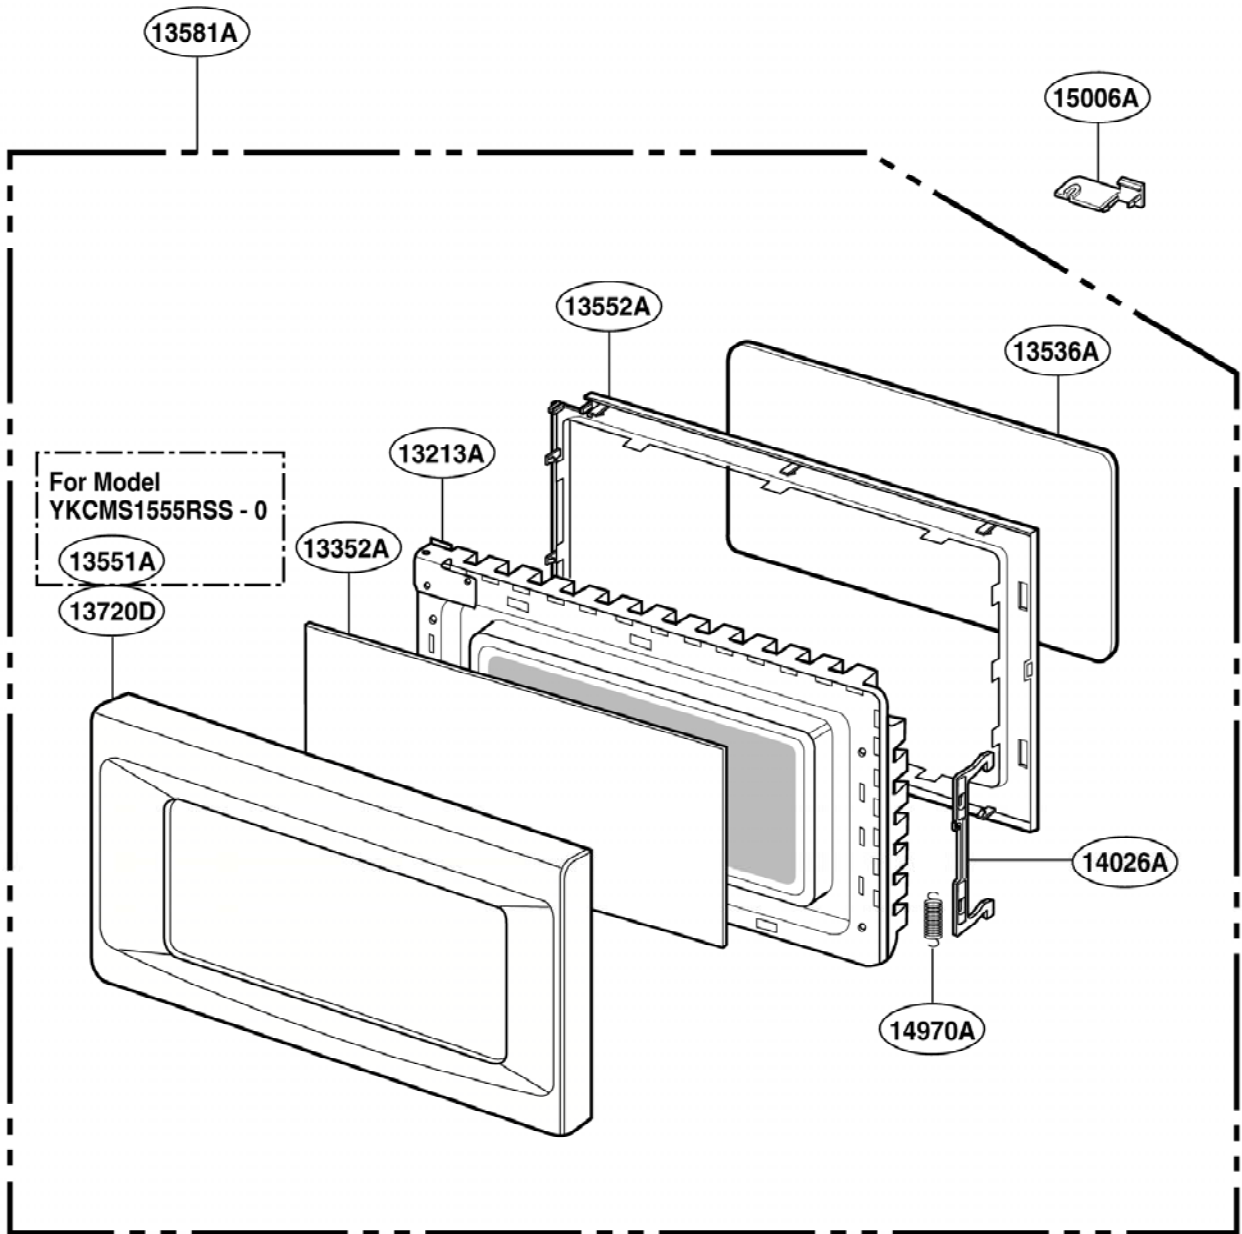

WHIRLPOOL YKCMS1555RSS Owner's Manual

[Shop genuine replacement parts for WHIRLPOOL
YKCMS1555RSS](#)

DOOR PARTS

[Find Your WHIRLPOOL Microwave Parts - Select From 1350 Models](#)

----- Manual continues below -----

EXPLODED VIEW

INTRODUCTION

FOR MODEL : YKCMS1555RWH - 0
YKCMS1555RBL - 0
YKCMS1555RBT - 0
YKCMS1555RSS - 0

DOOR PARTS

CONTROL PANEL PARTS

OVEN CAVITY PARTS

LATCH BOARD PARTS

INTERIOR PARTS

BASE PLATE PARTS

SENSOR PARTS