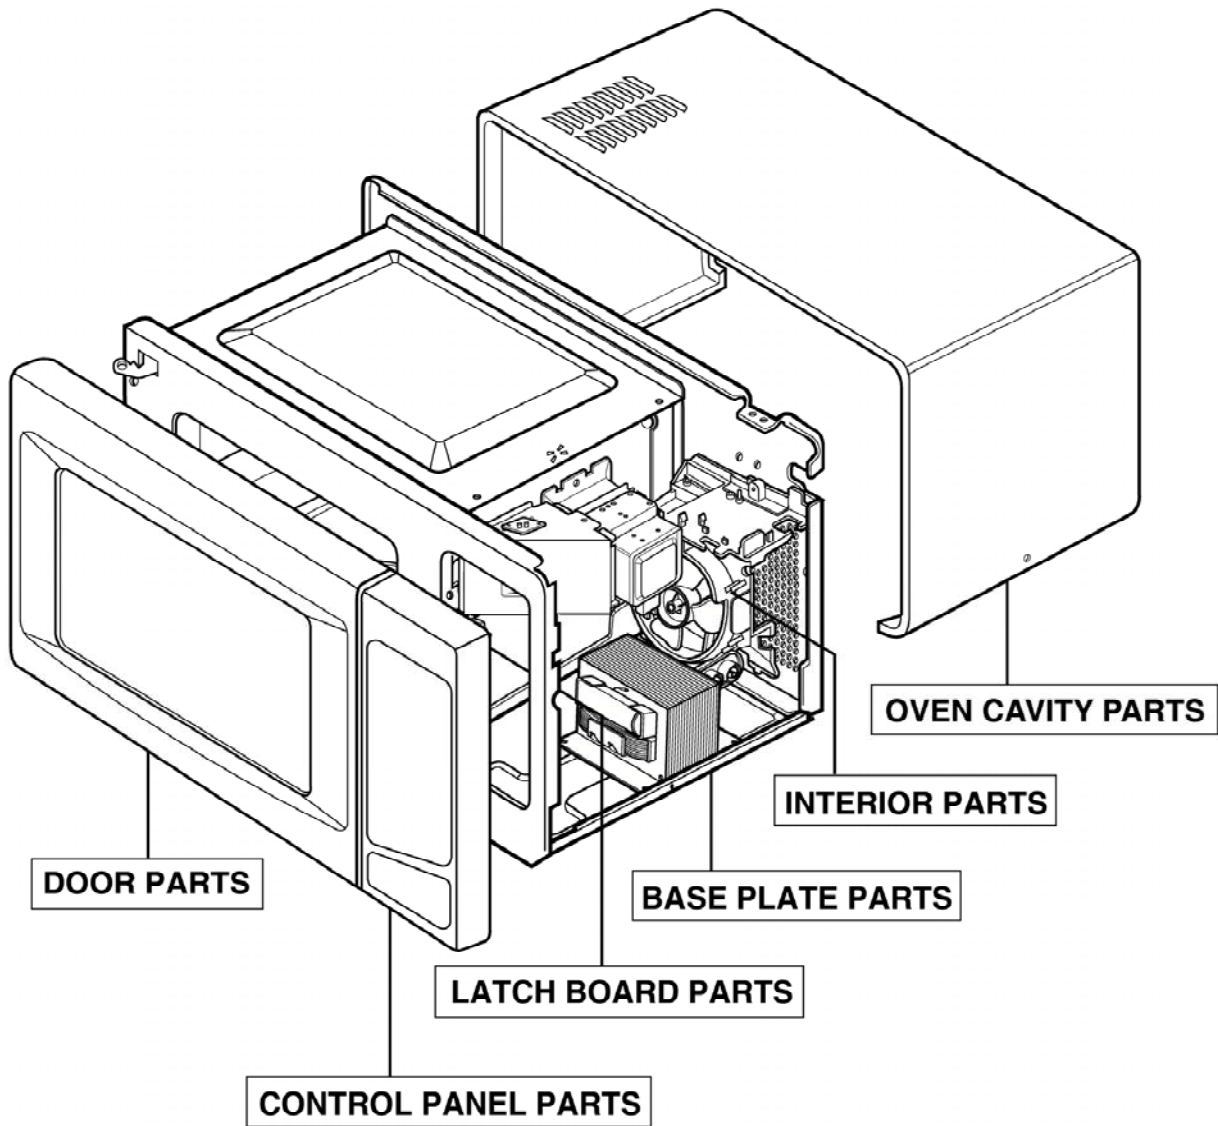

WHIRLPOOL YKCMS1555RSS Owner's Manual

[Shop genuine replacement parts for WHIRLPOOL
YKCMS1555RSS](#)

DOOR PARTS

[Find Your WHIRLPOOL Microwave Parts - Select From 1350 Models](#)

----- Manual continues below -----

EXPLODED VIEW

INTRODUCTION

FOR MODEL : YKCMS1555RWH - 0
YKCMS1555RBL - 0
YKCMS1555RBT - 0
YKCMS1555RSS - 0

DOOR PARTS

CONTROL PANEL PARTS

OVEN CAVITY PARTS

LATCH BOARD PARTS

INTERIOR PARTS

BASE PLATE PARTS

SENSOR PARTS