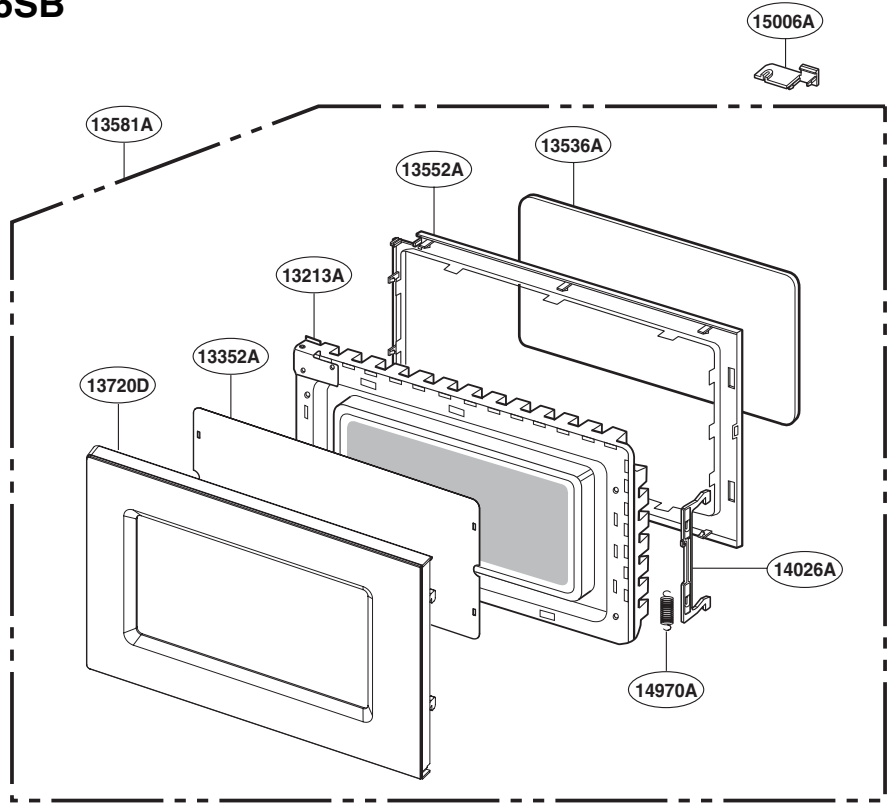

EXPLODED VIEW

INTRODUCTION

MODEL : YKCMS1555SW
YKCMS1555SB
YKCMS1555SS

P/NO : MFL41636802

DOOR PARTS

FOR MODEL : YKCMS1555SW
YKCMS1555SB

FOR MODEL : YKCMS1555SS

CONTROL PANEL PARTS

FOR MODEL : YKCMS1555SW
YKCMS1555SB

FOR MODEL : YKCMS1555SS

OVEN CAVITY PARTS

LATCH BOARD PARTS

INTERIOR PARTS

BASE PLATE PARTS

SENSOR PARTS