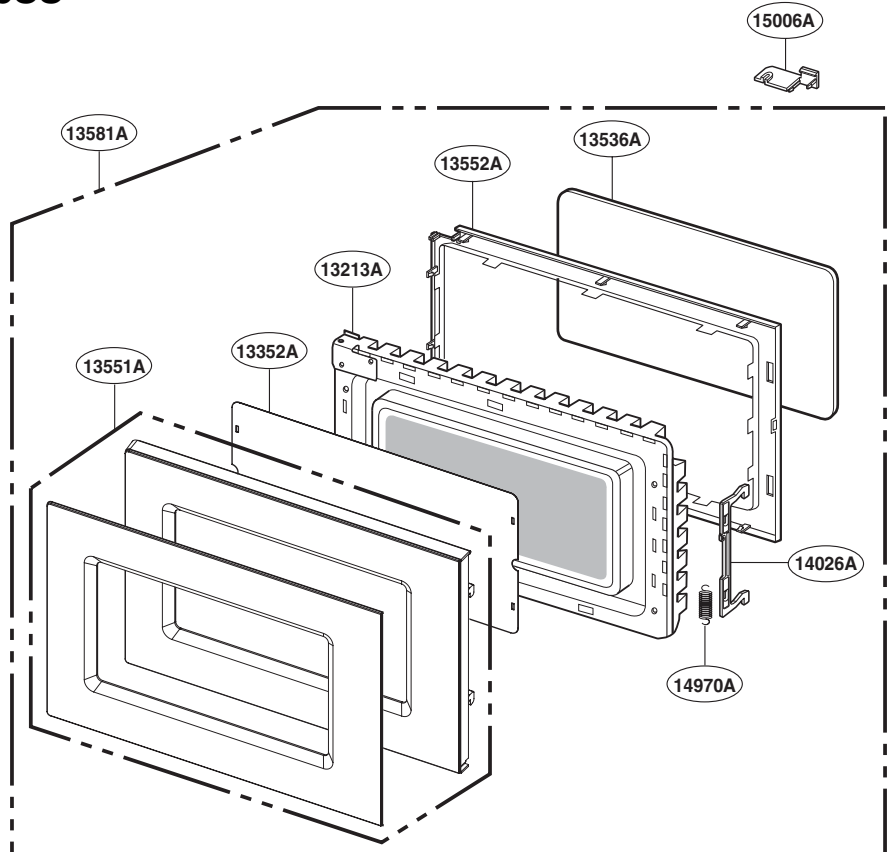

EXPLODED VIEW

INTRODUCTION

MODEL : YKCMS1555SW
YKCMS1555SB
YKCMS1555SS

P/NO : MFL41636802

DOOR PARTS

FOR MODEL : YKCMS1555SW
YKCMS1555SB

FOR MODEL : YKCMS1555SS

CONTROL PANEL PARTS

FOR MODEL : YKCMS1555SW
YKCMS1555SB

FOR MODEL : YKCMS1555SS

OVEN CAVITY PARTS

LATCH BOARD PARTS

INTERIOR PARTS

BASE PLATE PARTS

SENSOR PARTS