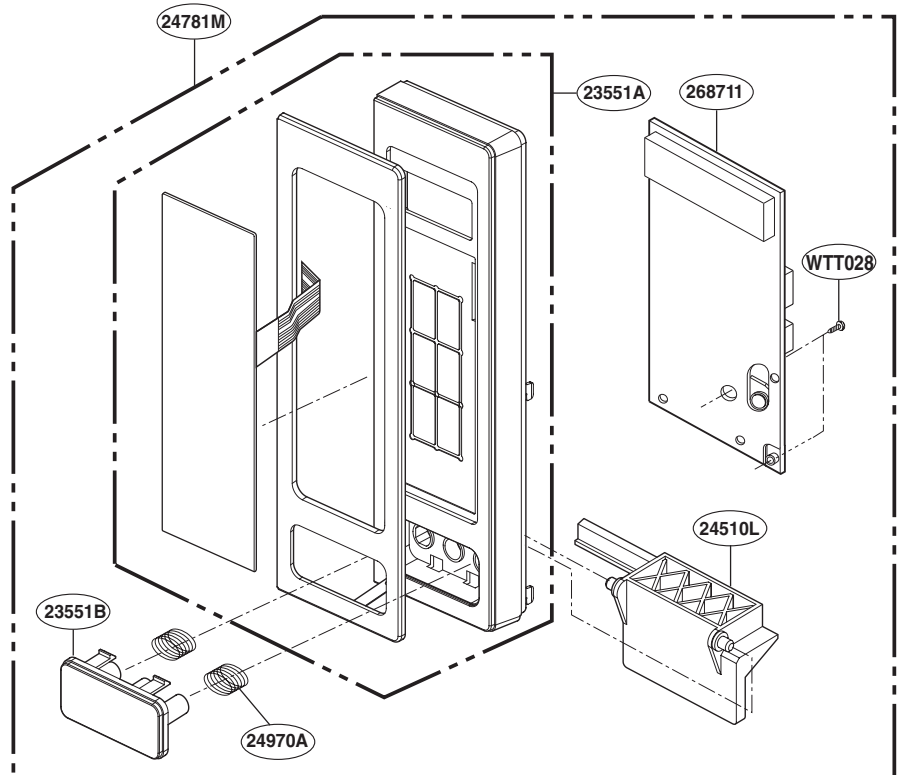

EXPLODED VIEW

INTRODUCTION

MODEL : YKCMS1555SW
YKCMS1555SB
YKCMS1555SS

P/NO : MFL41636802

DOOR PARTS

FOR MODEL : YKCMS1555SW
YKCMS1555SB

FOR MODEL : YKCMS1555SS

CONTROL PANEL PARTS

FOR MODEL : YKCMS1555SW
YKCMS1555SB

FOR MODEL : YKCMS1555SS

OVEN CAVITY PARTS

LATCH BOARD PARTS

INTERIOR PARTS

BASE PLATE PARTS

SENSOR PARTS