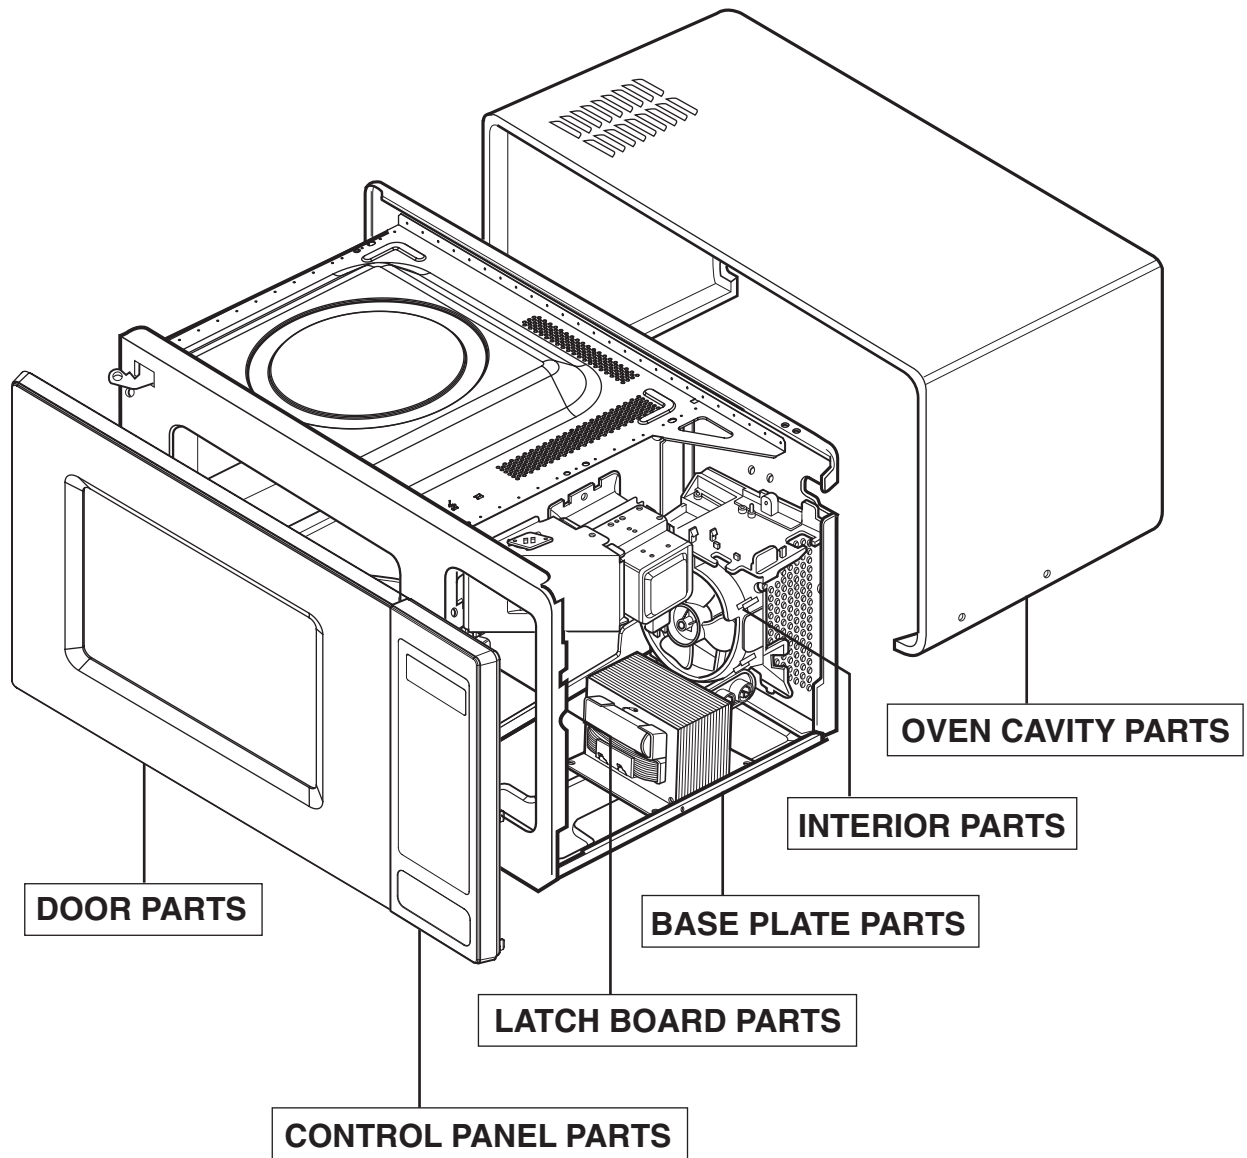

EXPLODED VIEW

INTRODUCTION

MODEL : YKCMS1555SW
YKCMS1555SB
YKCMS1555SS

P/NO : MFL41636802

DOOR PARTS

FOR MODEL : YKCMS1555SW
YKCMS1555SB

FOR MODEL : YKCMS1555SS

CONTROL PANEL PARTS

FOR MODEL : YKCMS1555SW
YKCMS1555SB

FOR MODEL : YKCMS1555SS

OVEN CAVITY PARTS

LATCH BOARD PARTS

INTERIOR PARTS

BASE PLATE PARTS

SENSOR PARTS