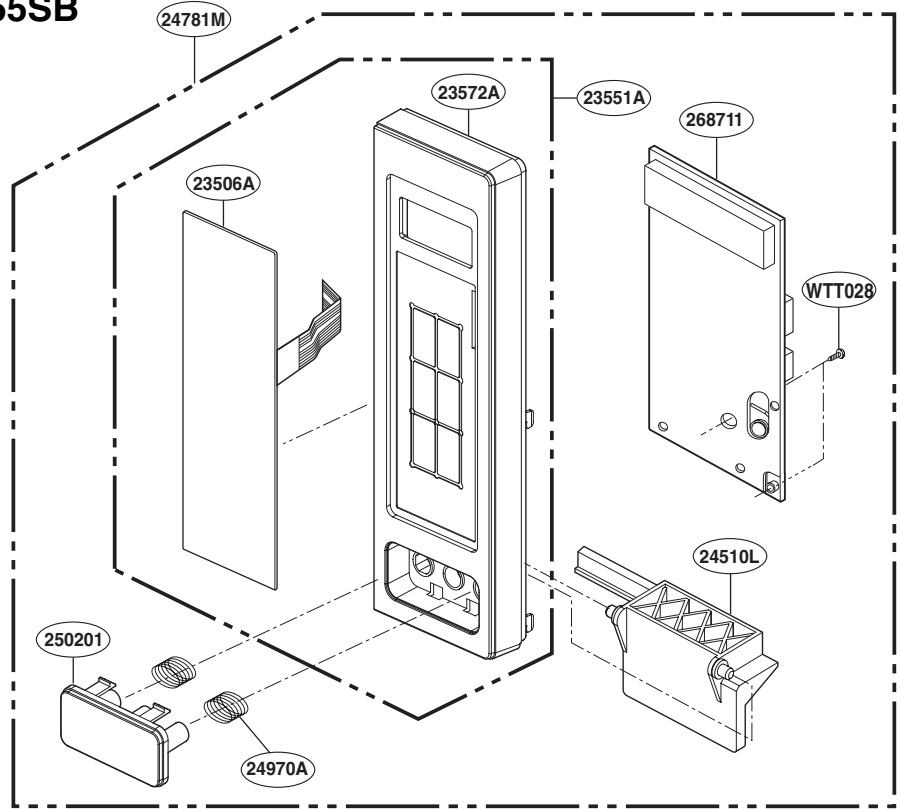

EXPLODED VIEW

INTRODUCTION

MODEL : YKCMS1555SW
YKCMS1555SB
YKCMS1555SS

P/NO : MFL41636802

DOOR PARTS

FOR MODEL : YKCMS1555SW
YKCMS1555SB

FOR MODEL : YKCMS1555SS

CONTROL PANEL PARTS

FOR MODEL : YKCMS1555SW
YKCMS1555SB

FOR MODEL : YKCMS1555SS

OVEN CAVITY PARTS

LATCH BOARD PARTS

INTERIOR PARTS

BASE PLATE PARTS

SENSOR PARTS