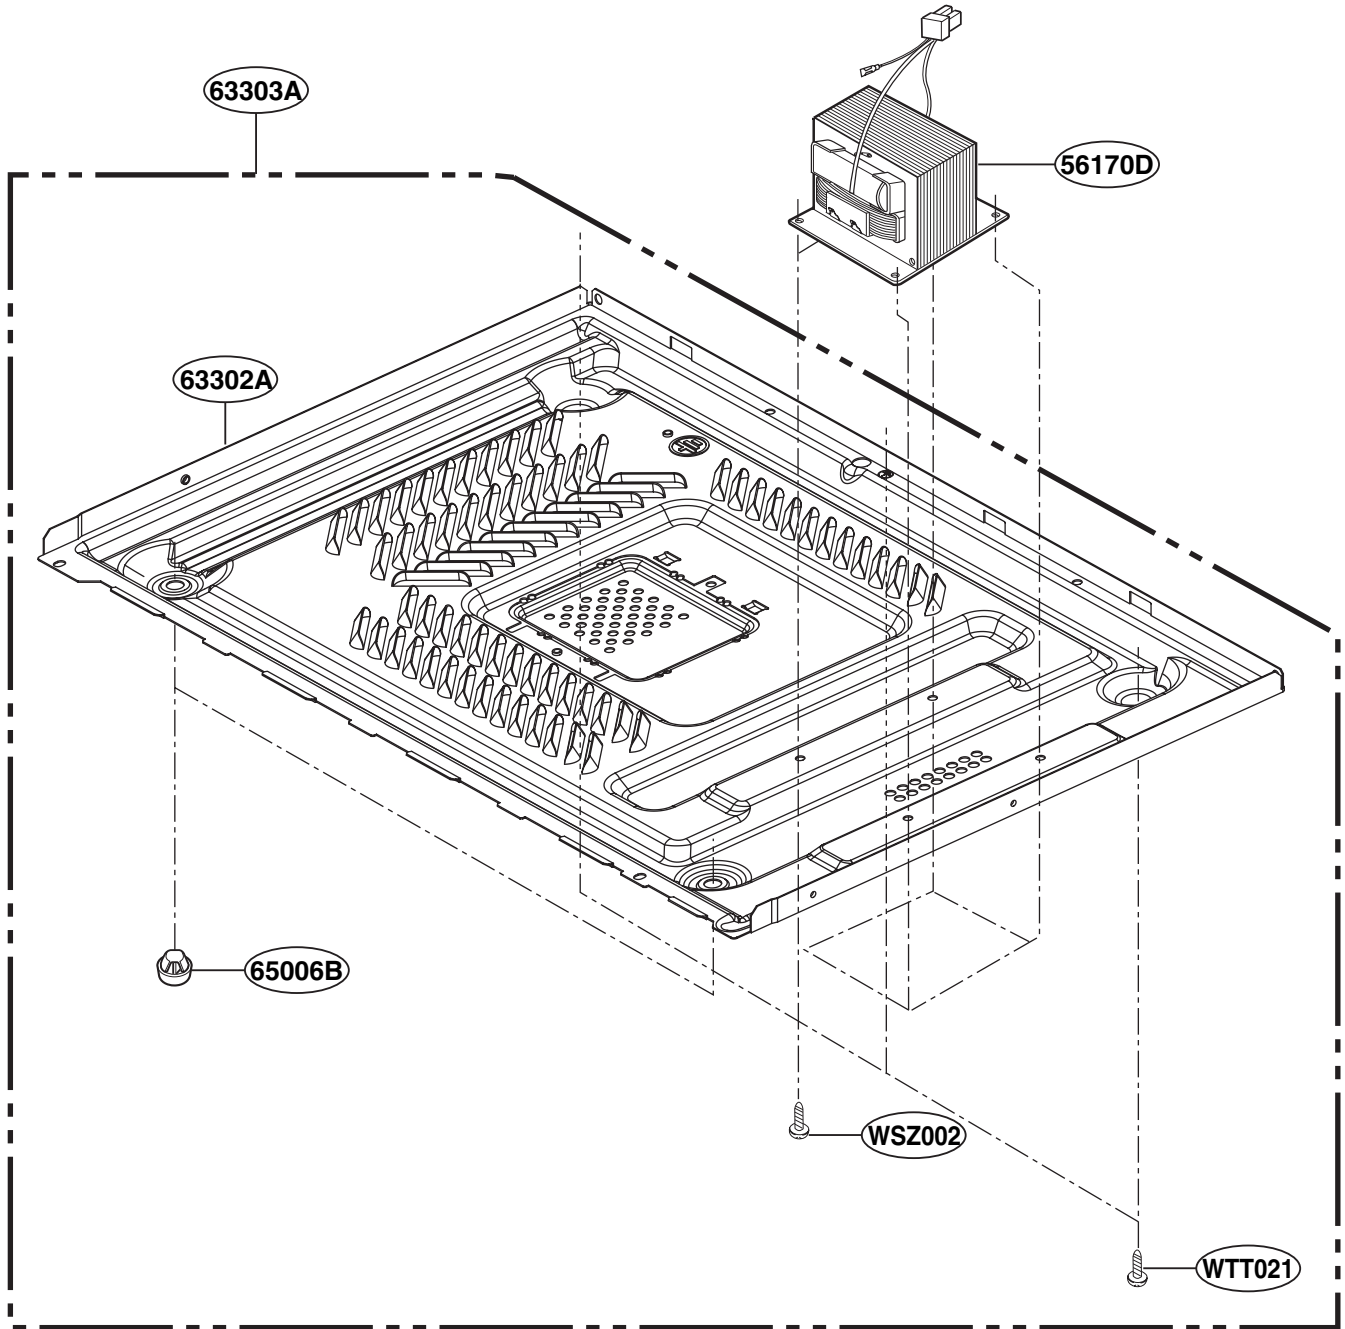

EXPLODED VIEW

INTRODUCTION

MODEL : YKCMS1555SW
YKCMS1555SB
YKCMS1555SS

P/NO : MFL41636802

DOOR PARTS

FOR MODEL : YKCMS1555SW
YKCMS1555SB

FOR MODEL : YKCMS1555SS

CONTROL PANEL PARTS

FOR MODEL : YKCMS1555SW
YKCMS1555SB

FOR MODEL : YKCMS1555SS

OVEN CAVITY PARTS

LATCH BOARD PARTS

INTERIOR PARTS

BASE PLATE PARTS

SENSOR PARTS