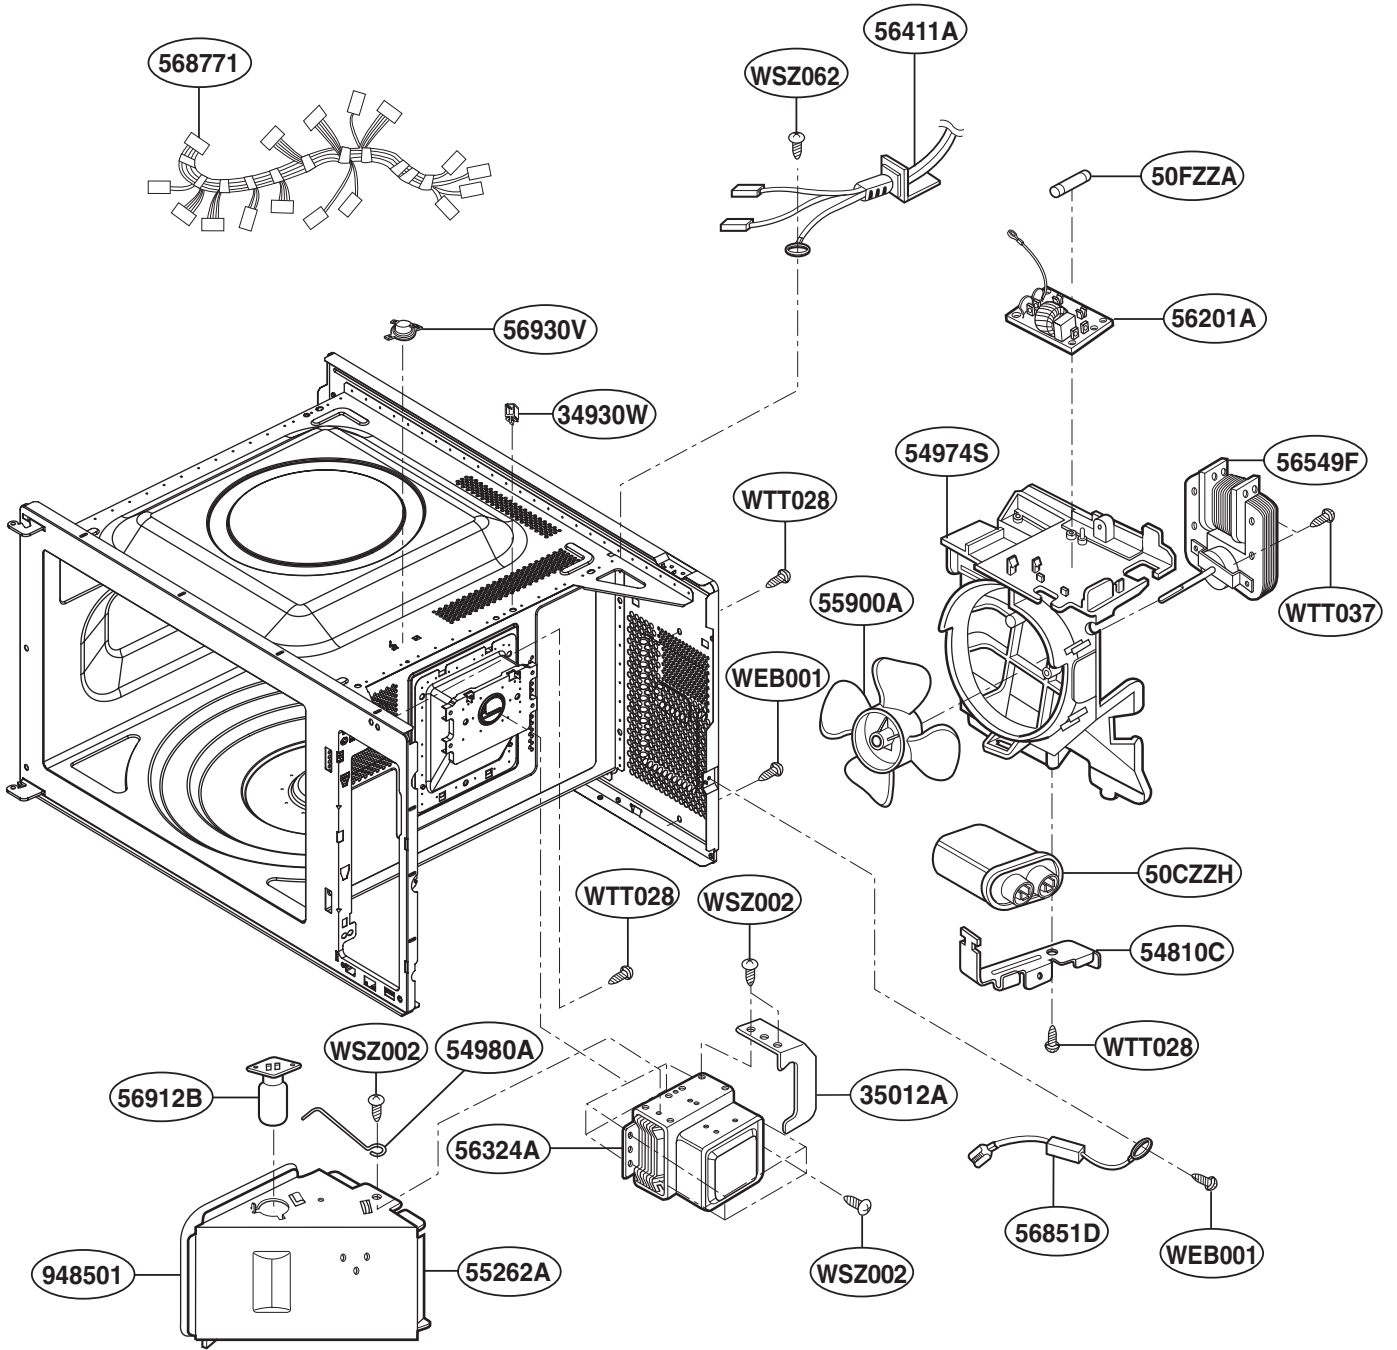

EXPLODED VIEW

INTRODUCTION

MODEL : YKCMS1555SW
YKCMS1555SB
YKCMS1555SS

P/NO : MFL41636802

DOOR PARTS

FOR MODEL : YKCMS1555SW
YKCMS1555SB

FOR MODEL : YKCMS1555SS

CONTROL PANEL PARTS

FOR MODEL : YKCMS1555SW
YKCMS1555SB

FOR MODEL : YKCMS1555SS

OVEN CAVITY PARTS

LATCH BOARD PARTS

INTERIOR PARTS

BASE PLATE PARTS

SENSOR PARTS