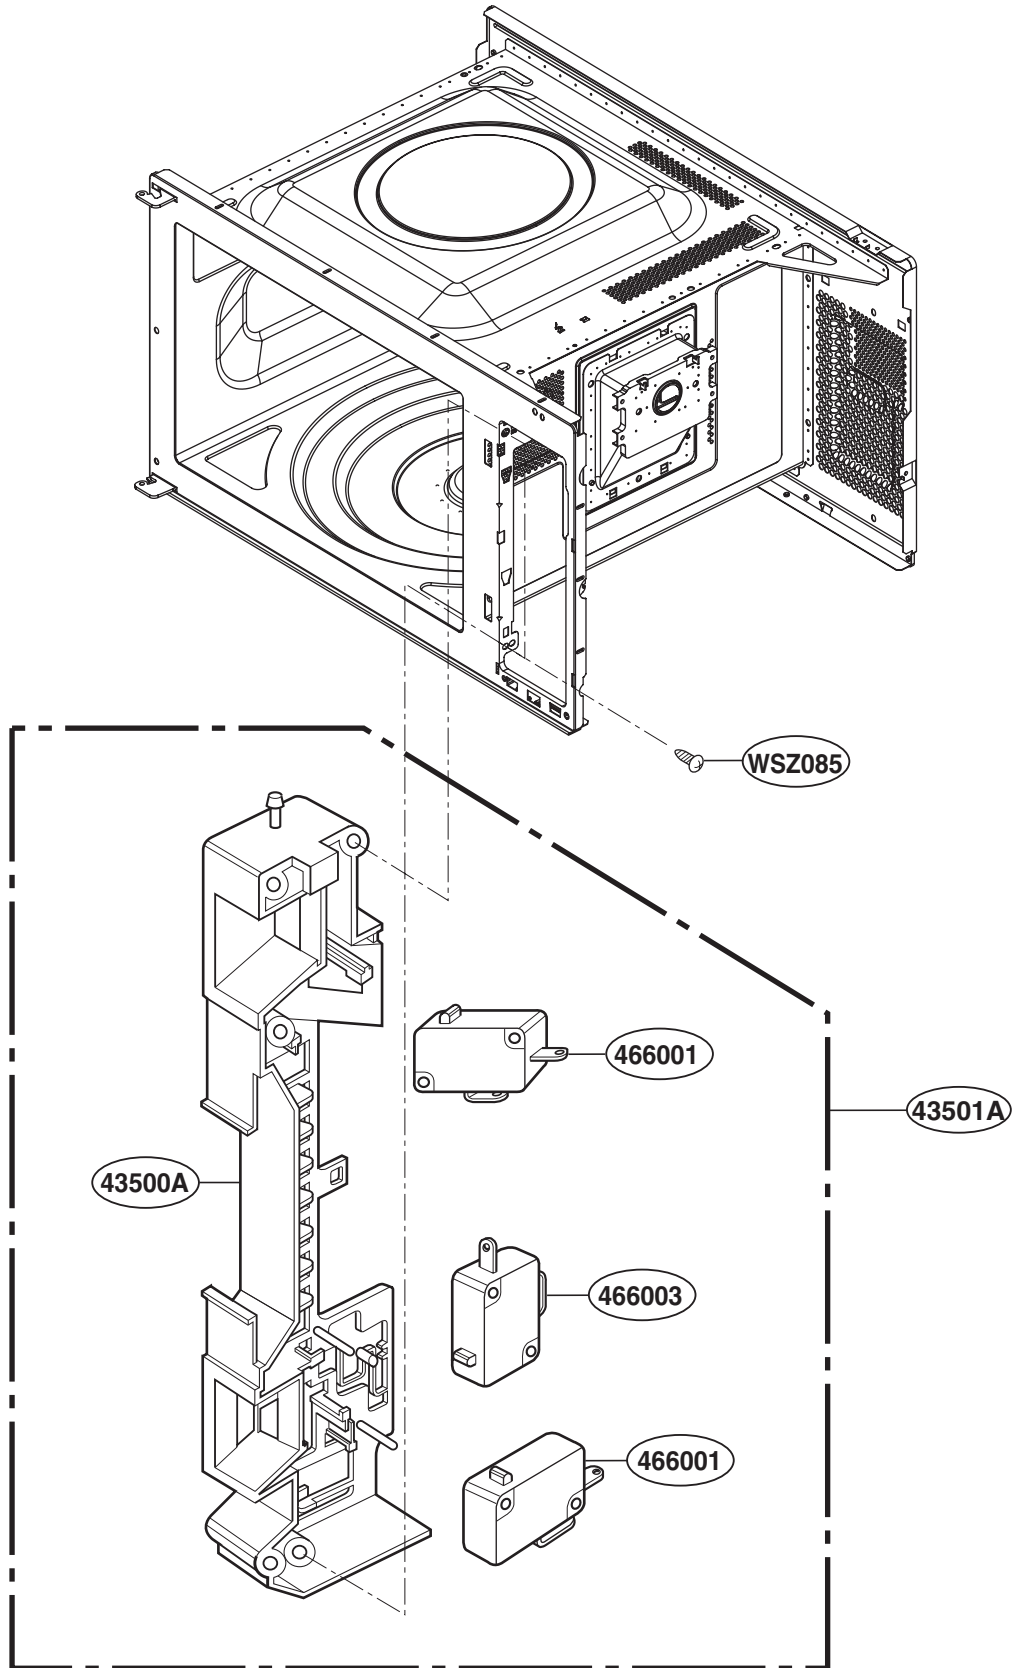

EXPLODED VIEW

INTRODUCTION

MODEL : YKCMS1555SW
YKCMS1555SB
YKCMS1555SS

P/NO : MFL41636802

DOOR PARTS

FOR MODEL : YKCMS1555SW
YKCMS1555SB

FOR MODEL : YKCMS1555SS

CONTROL PANEL PARTS

FOR MODEL : YKCMS1555SW
YKCMS1555SB

FOR MODEL : YKCMS1555SS

OVEN CAVITY PARTS

LATCH BOARD PARTS

INTERIOR PARTS

BASE PLATE PARTS

SENSOR PARTS