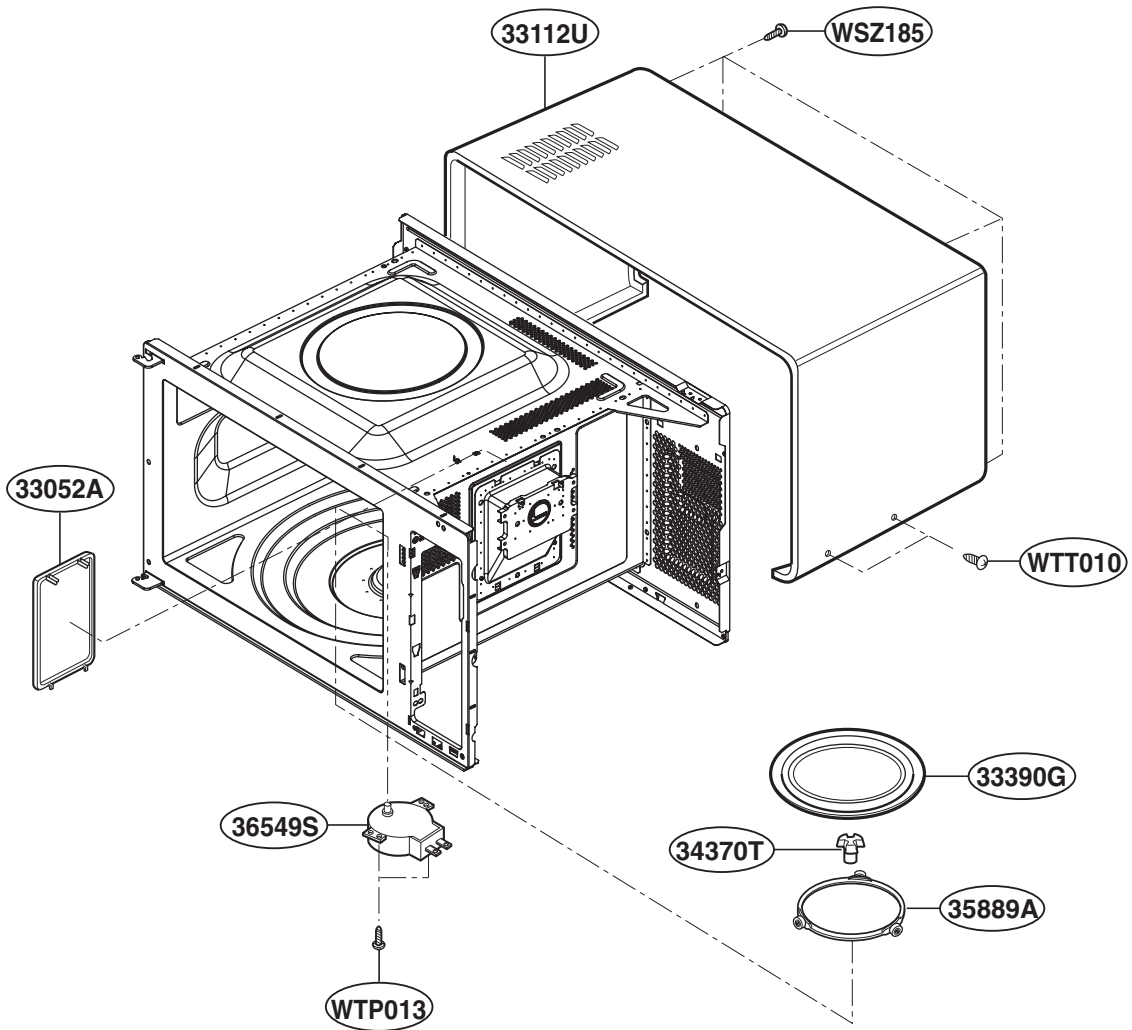

EXPLODED VIEW

INTRODUCTION

MODEL : YKCMS1555SW
YKCMS1555SB
YKCMS1555SS

P/NO : MFL41636802

DOOR PARTS

FOR MODEL : YKCMS1555SW
YKCMS1555SB

FOR MODEL : YKCMS1555SS

CONTROL PANEL PARTS

FOR MODEL : YKCMS1555SW
YKCMS1555SB

FOR MODEL : YKCMS1555SS

OVEN CAVITY PARTS

LATCH BOARD PARTS

INTERIOR PARTS

BASE PLATE PARTS

SENSOR PARTS