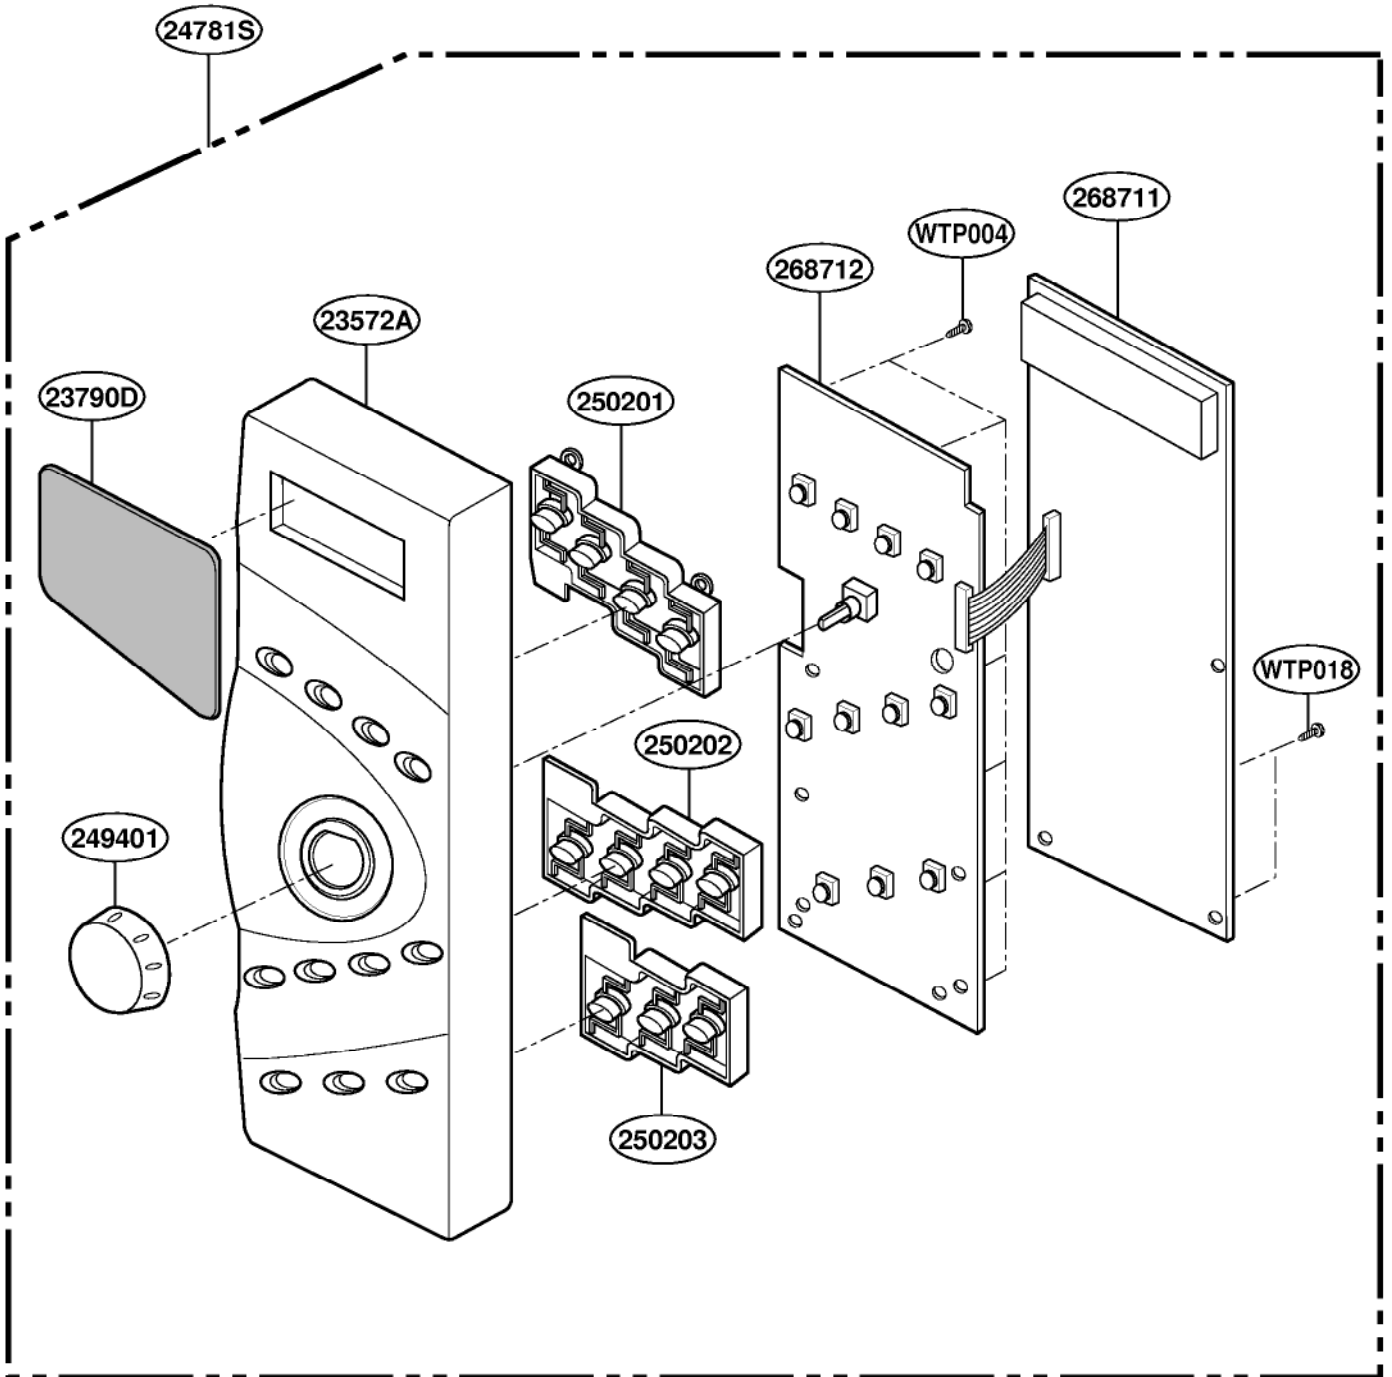

CONTROL PANEL PARTS

YMT3070SH