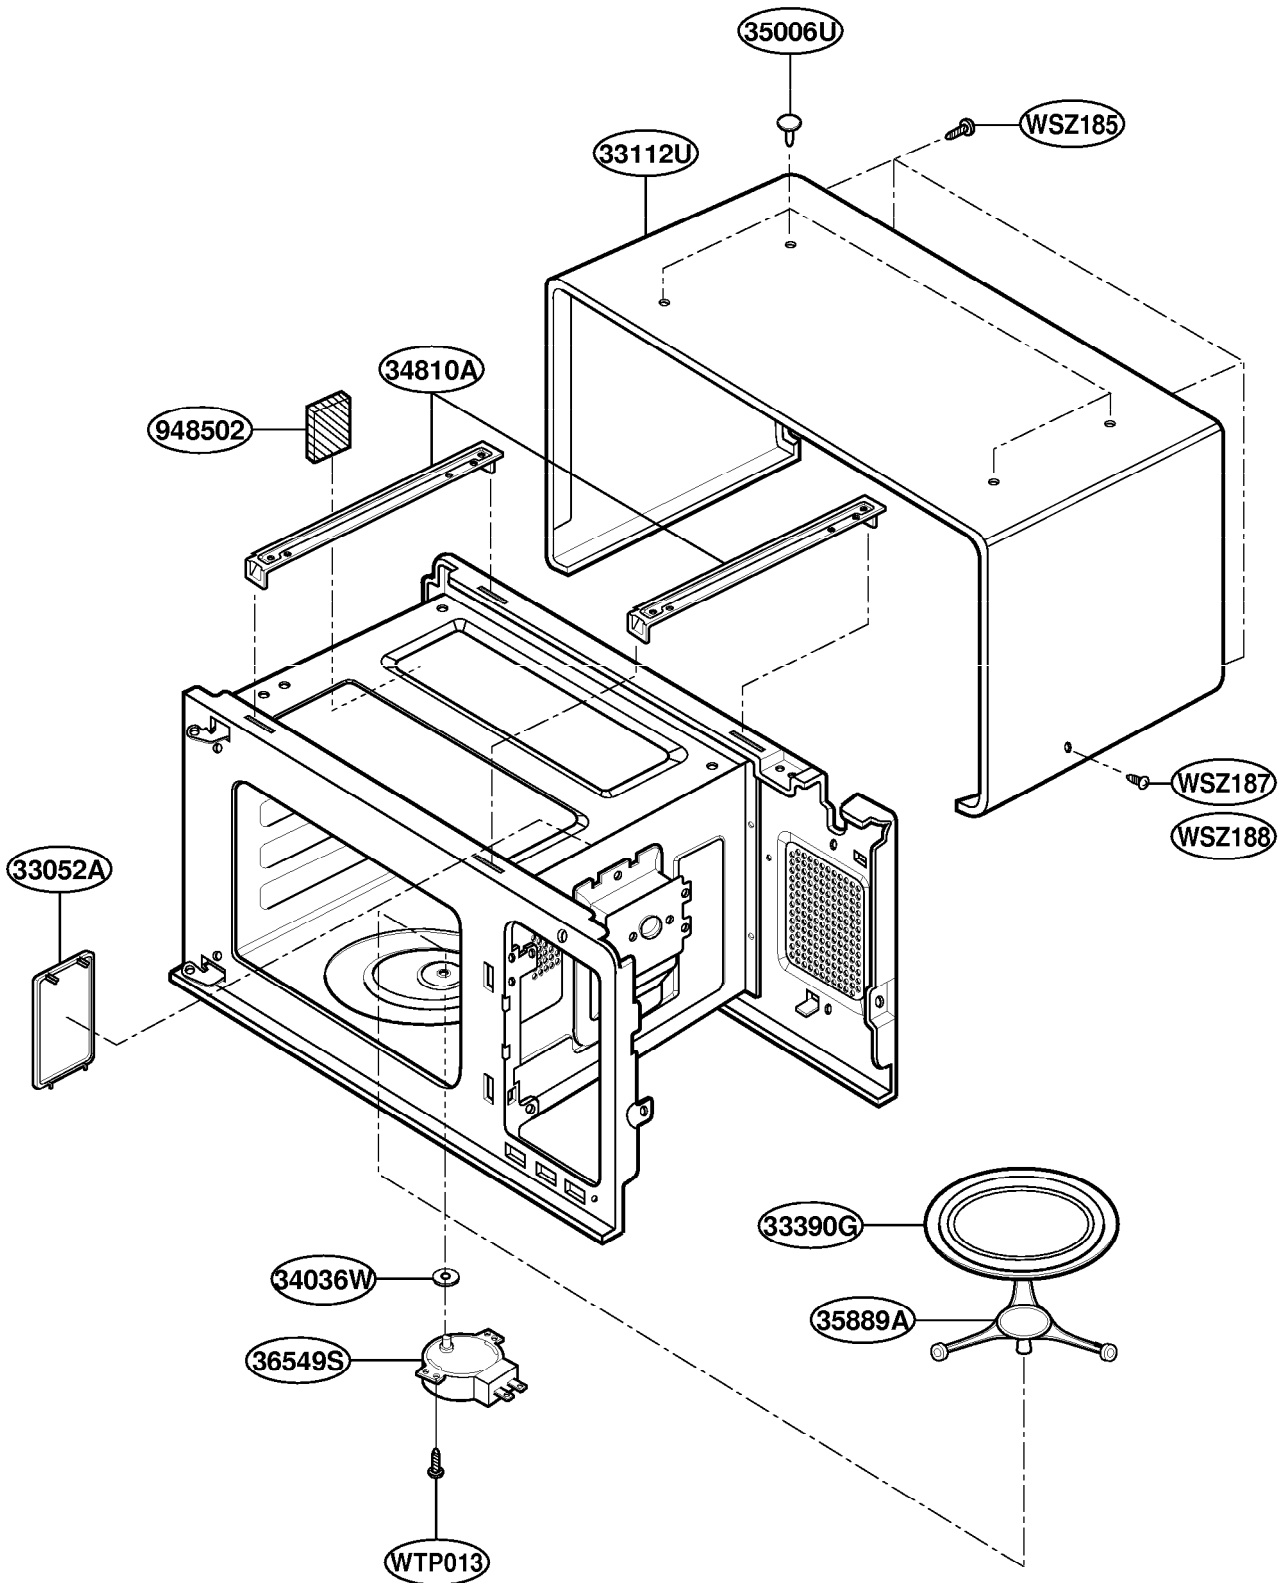

OVEN CAVITY PARTS

YMT3070SH