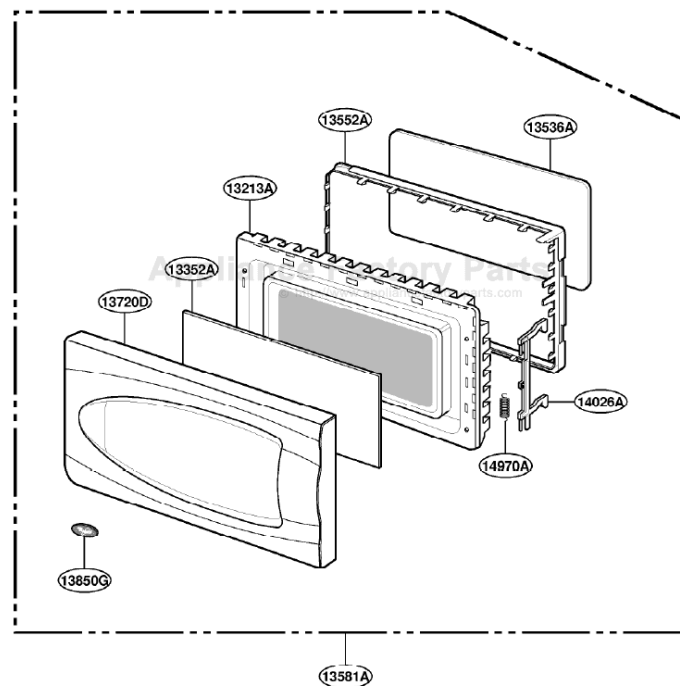

This Owner's Manual is provided and hosted by Appliance Factory Parts.

WHIRLPOOL YMT3070SHQ0 Owner's Manual

[Shop genuine replacement parts for WHIRLPOOL
YMT3070SHQ0](#)

DOOR PARTS YMT3070SH

[Find Your WHIRLPOOL Microwave Parts - Select From 1350 Models](#)

----- Manual continues below -----

EXPLODED VIEW

INTRODUCTION

YMT3070SH

DOOR PARTS

YMT3070SH

CONTROL PANEL PARTS

YMT3070SH

OVEN CAVITY PARTS

YMT3070SH

LATCH BOARD PARTS

YMT3070SH

INTERIOR PARTS

YMT3070SH

BASE PLATE PARTS

YMT3070SH