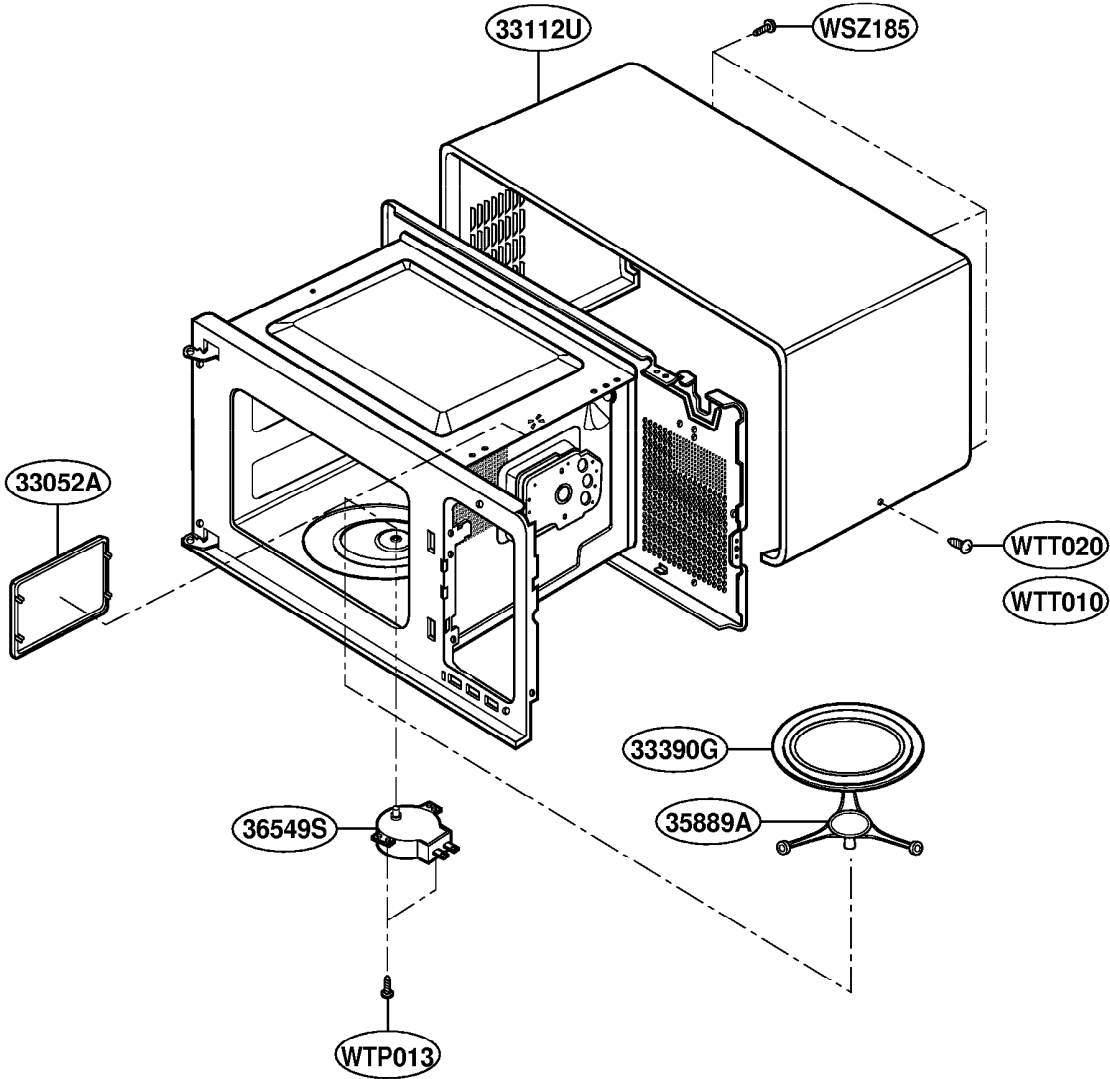

OVEN CAVITY PARTS

MODEL: YMT4140SK