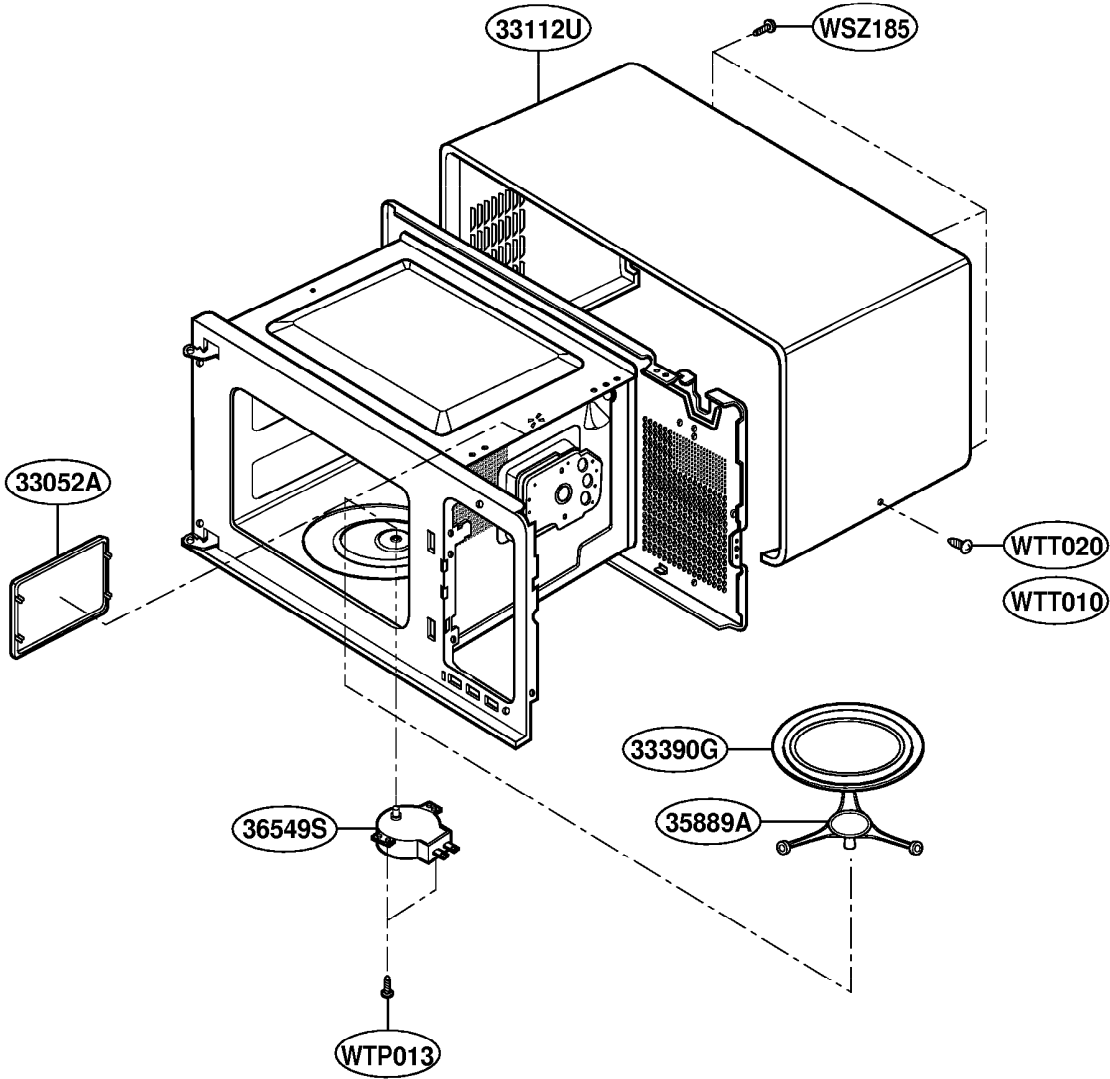

OVEN CAVITY PARTS

MODEL: YMT4140SK