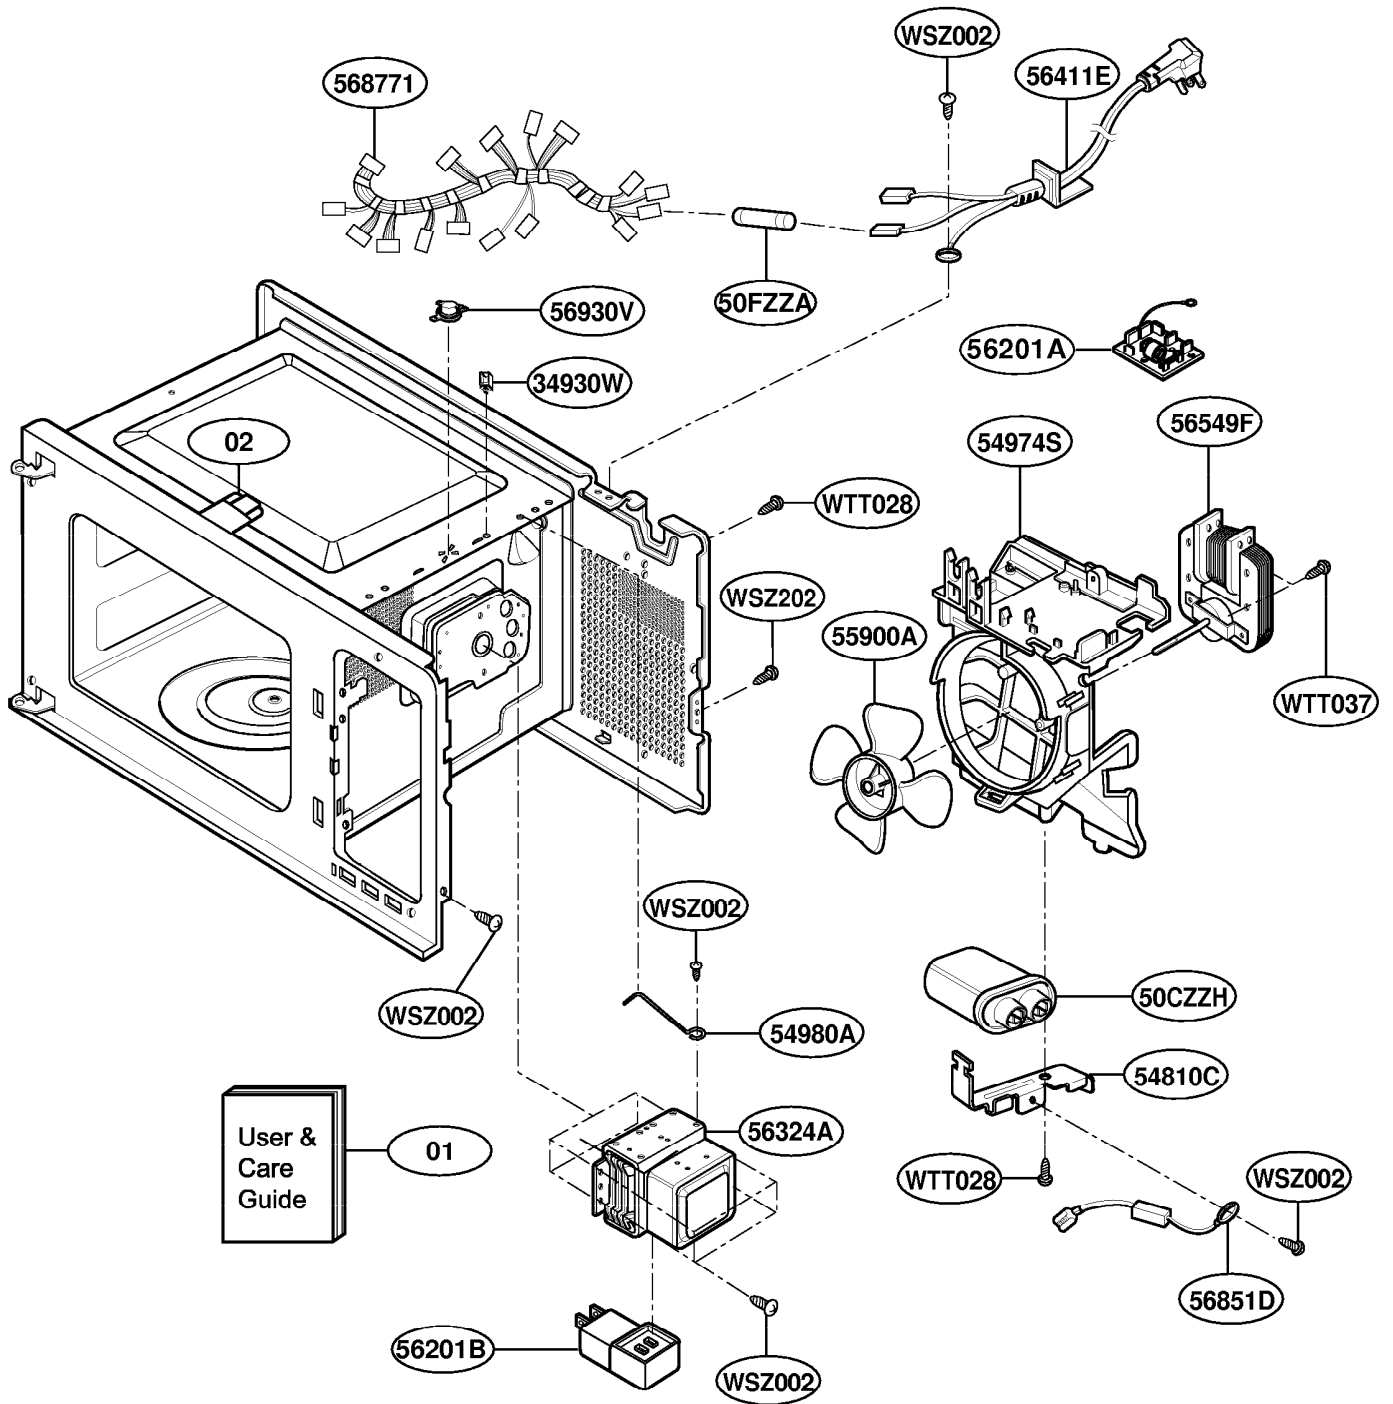

INTERIOR PARTS

MODEL: YMT4140SK