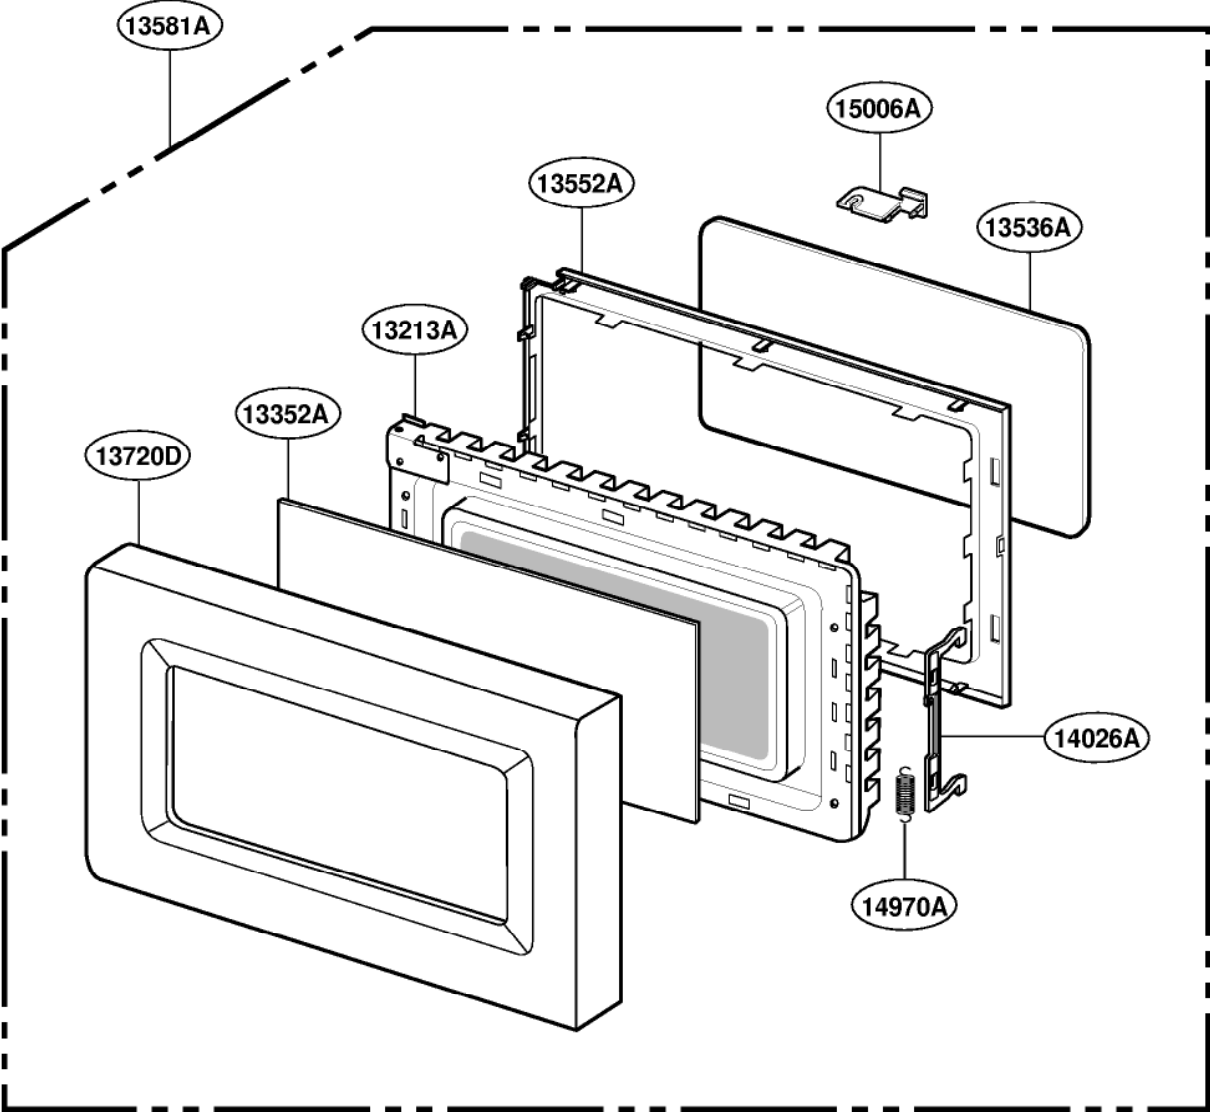

DOOR PARTS

MODEL: YMT4140SK