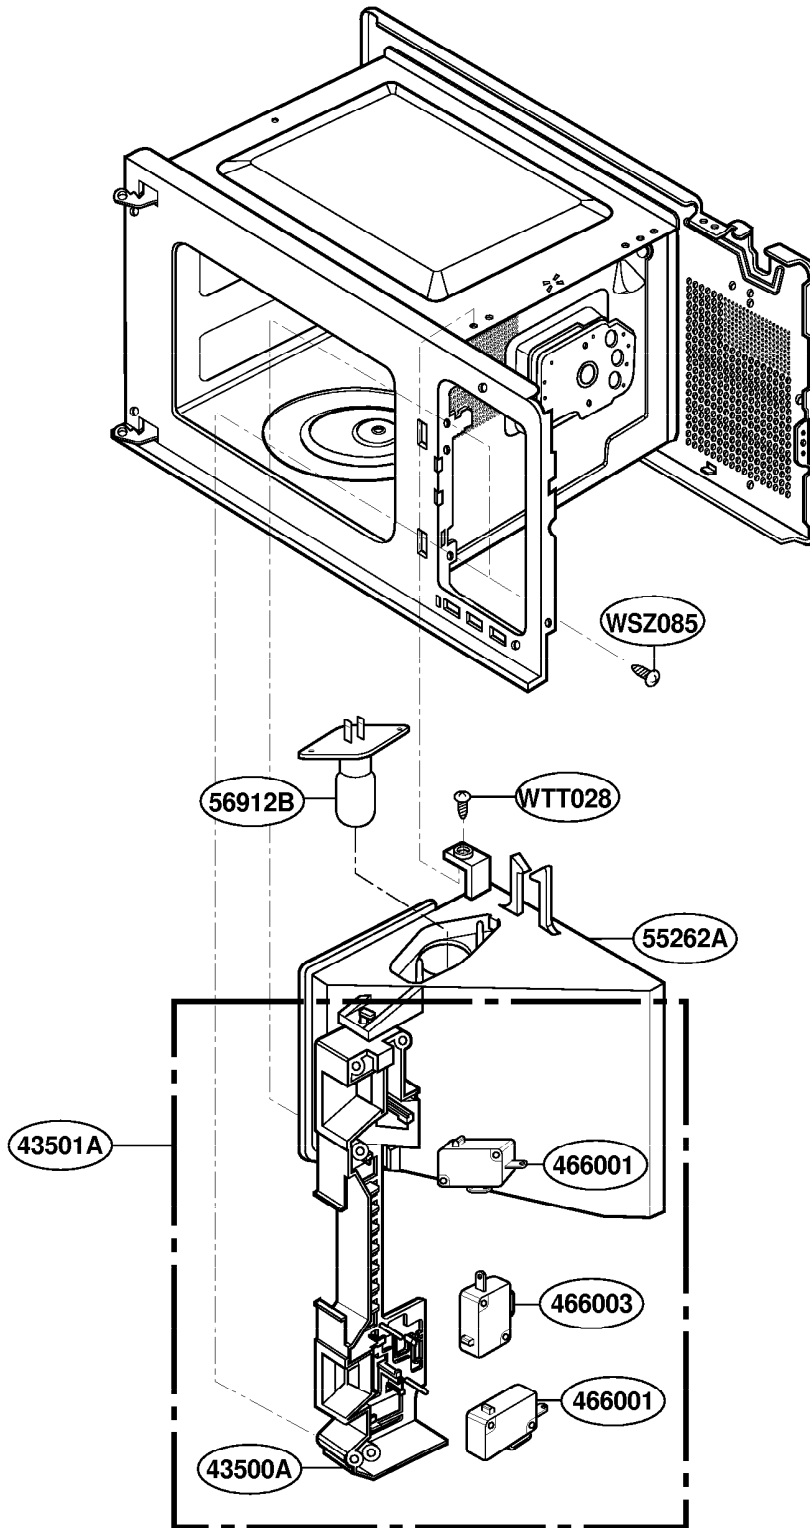

LATCH BOARD PARTS

MODEL: YMT4140SK