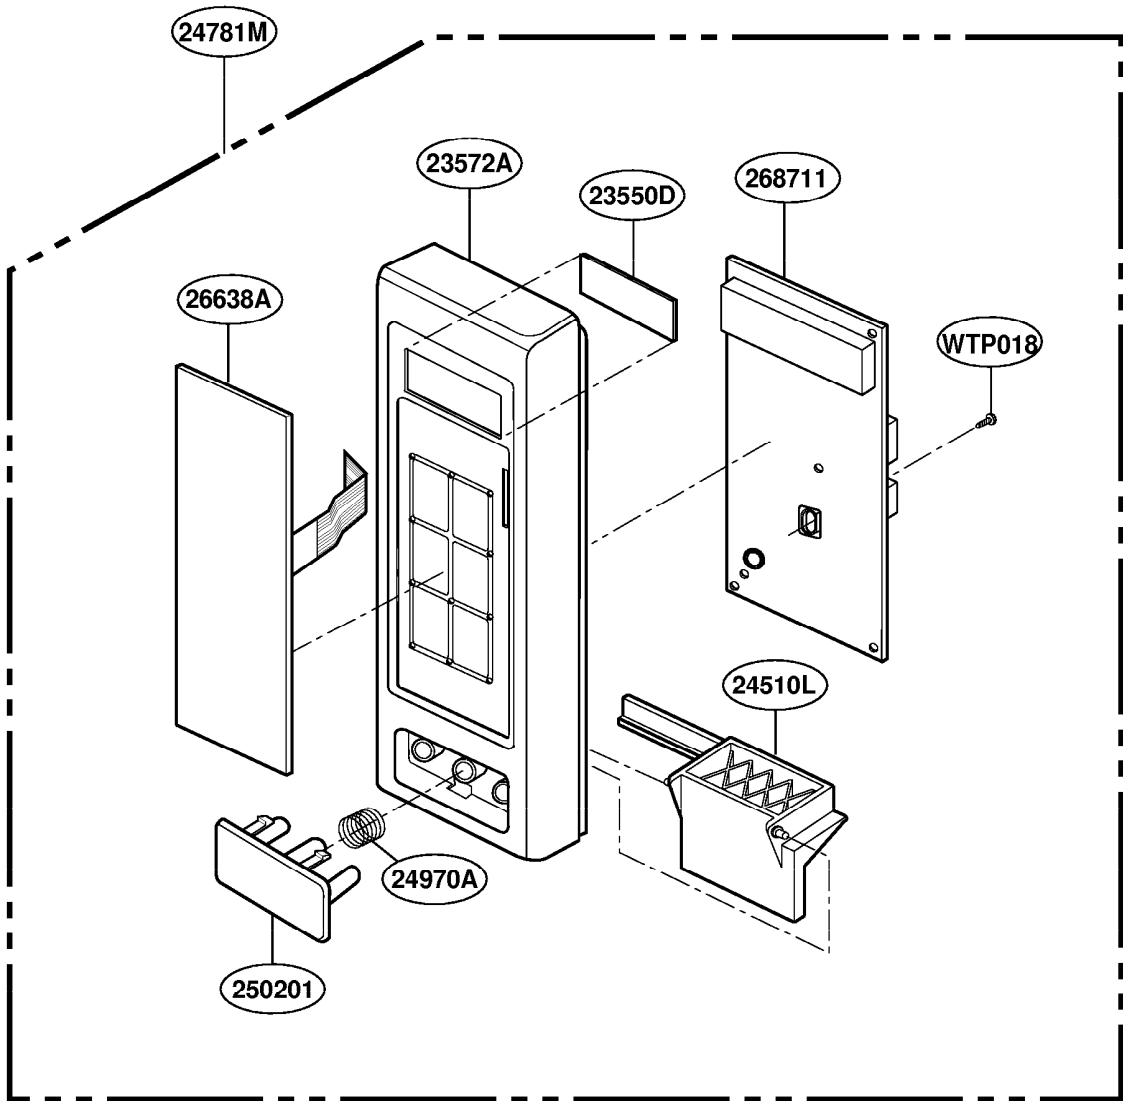

CONTROLLER PARTS

MODEL: YMT4140SK