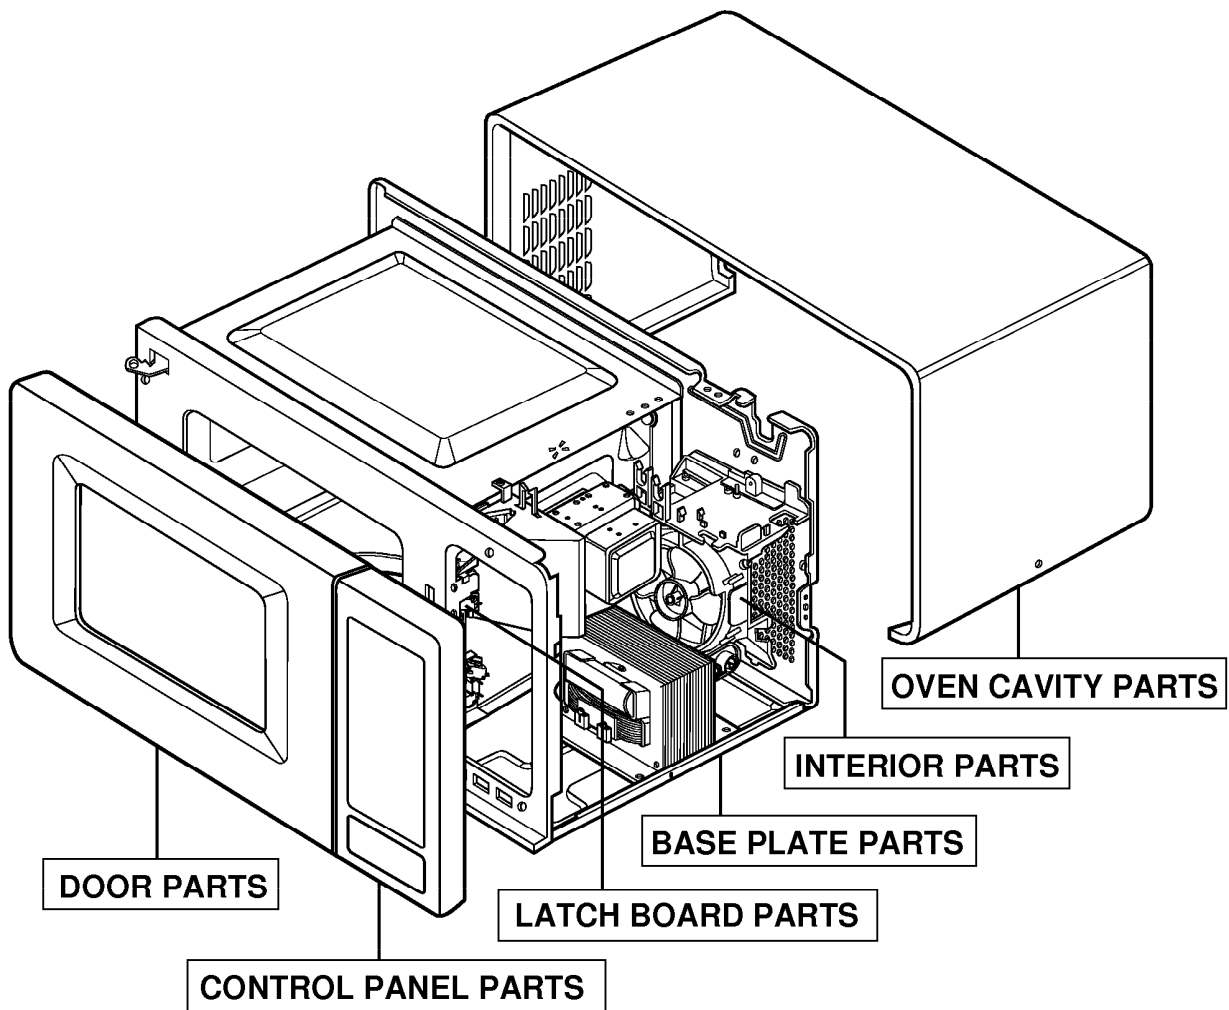

EXPLODED VIEW

INTRODUCTION

MODEL: YMT4140SK