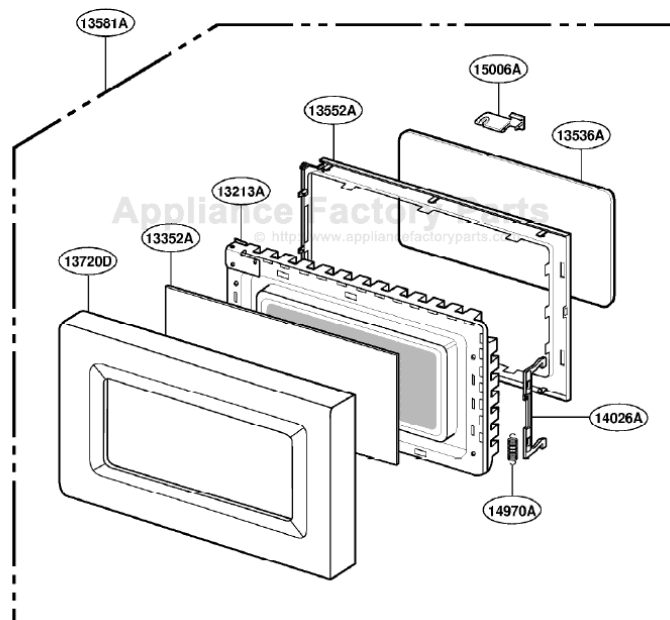

## DOOR PARTS

MODEL: YMT4140SK

[Find Your LG Microwave Parts - Select From 955 Models](#)

----- Manual continues below -----