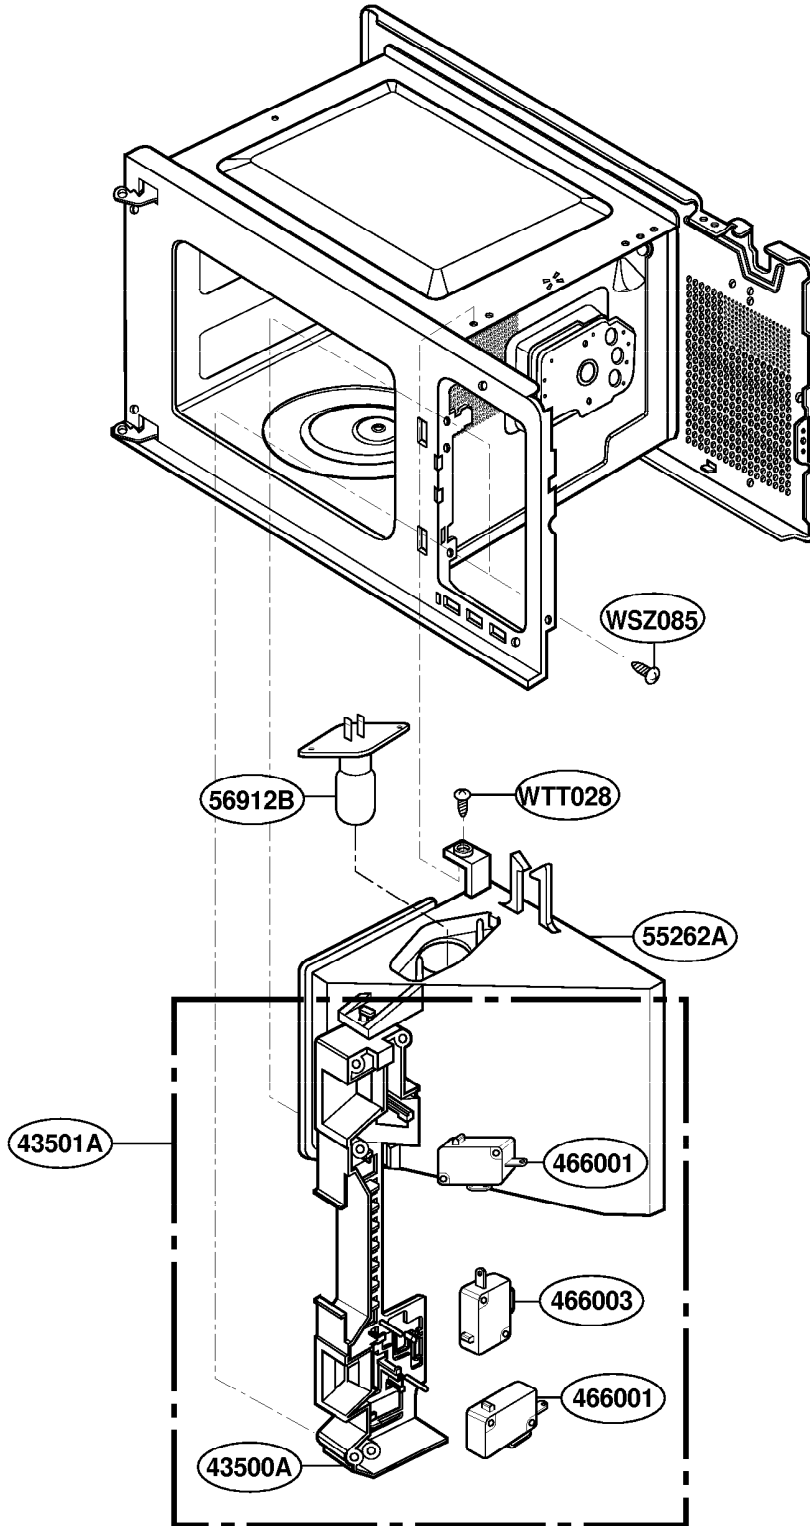

LATCH BOARD PARTS

MODEL: YMT4140SK