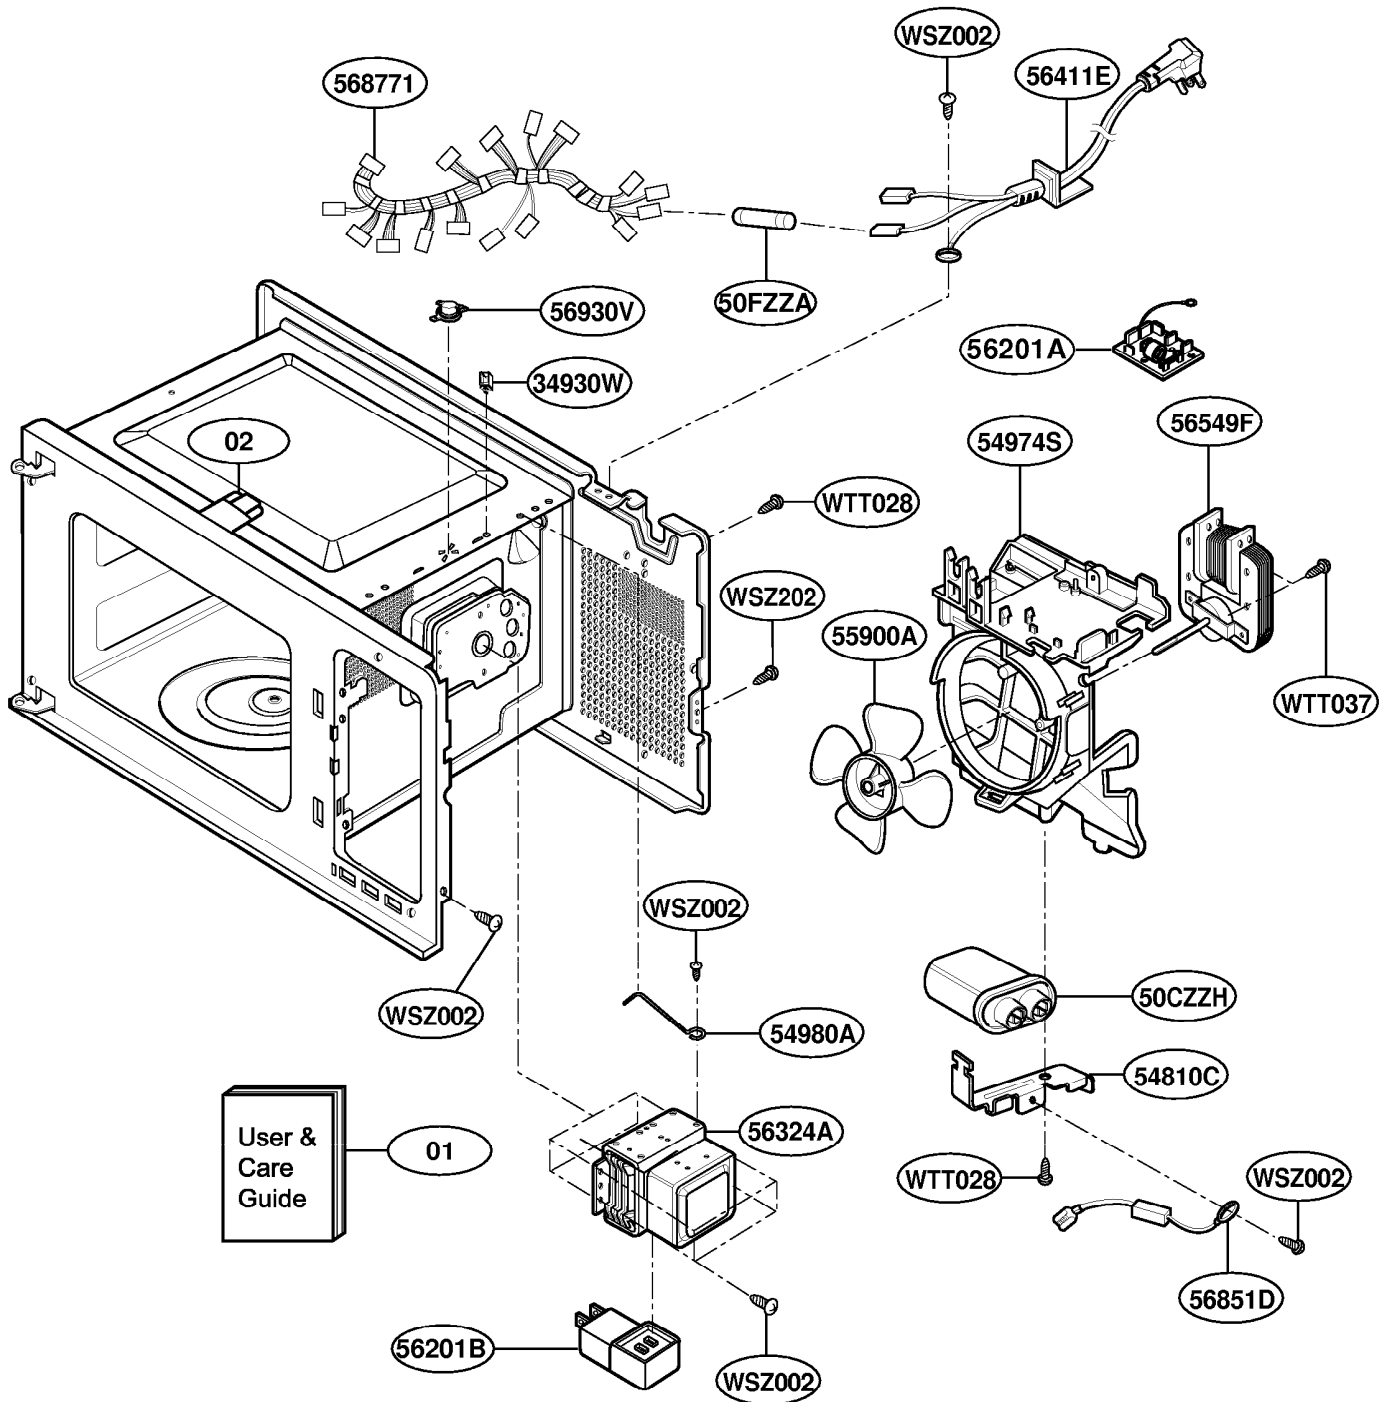

INTERIOR PARTS

MODEL: YMT4140SK