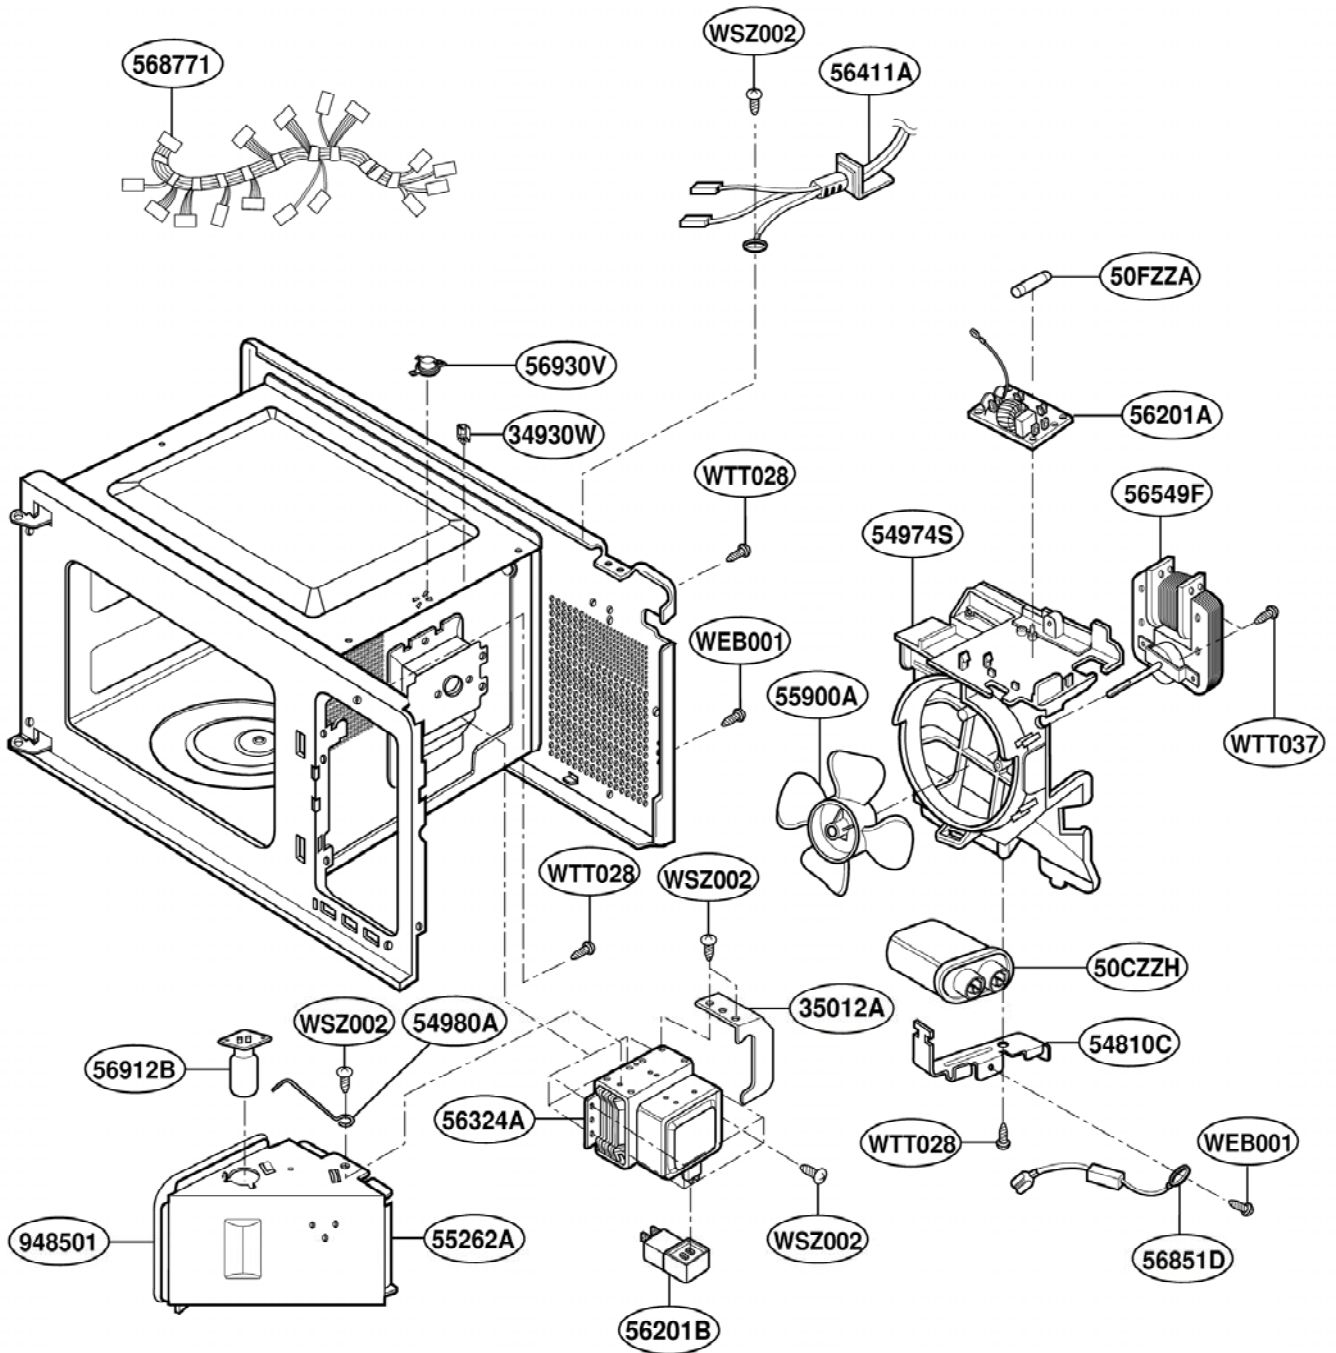

EXPLODED VIEW

INTRODUCTION

For model : YMT4155SPQ
YMT4155SPT
YMT4155SPB
YMT4155SPS

DOOR PARTS

CONTROL PANEL PARTS

OVEN CAVITY PARTS

LATCH BOARD PARTS

INTERIOR PARTS

BASE PLATE PARTS

SENSOR PARTS