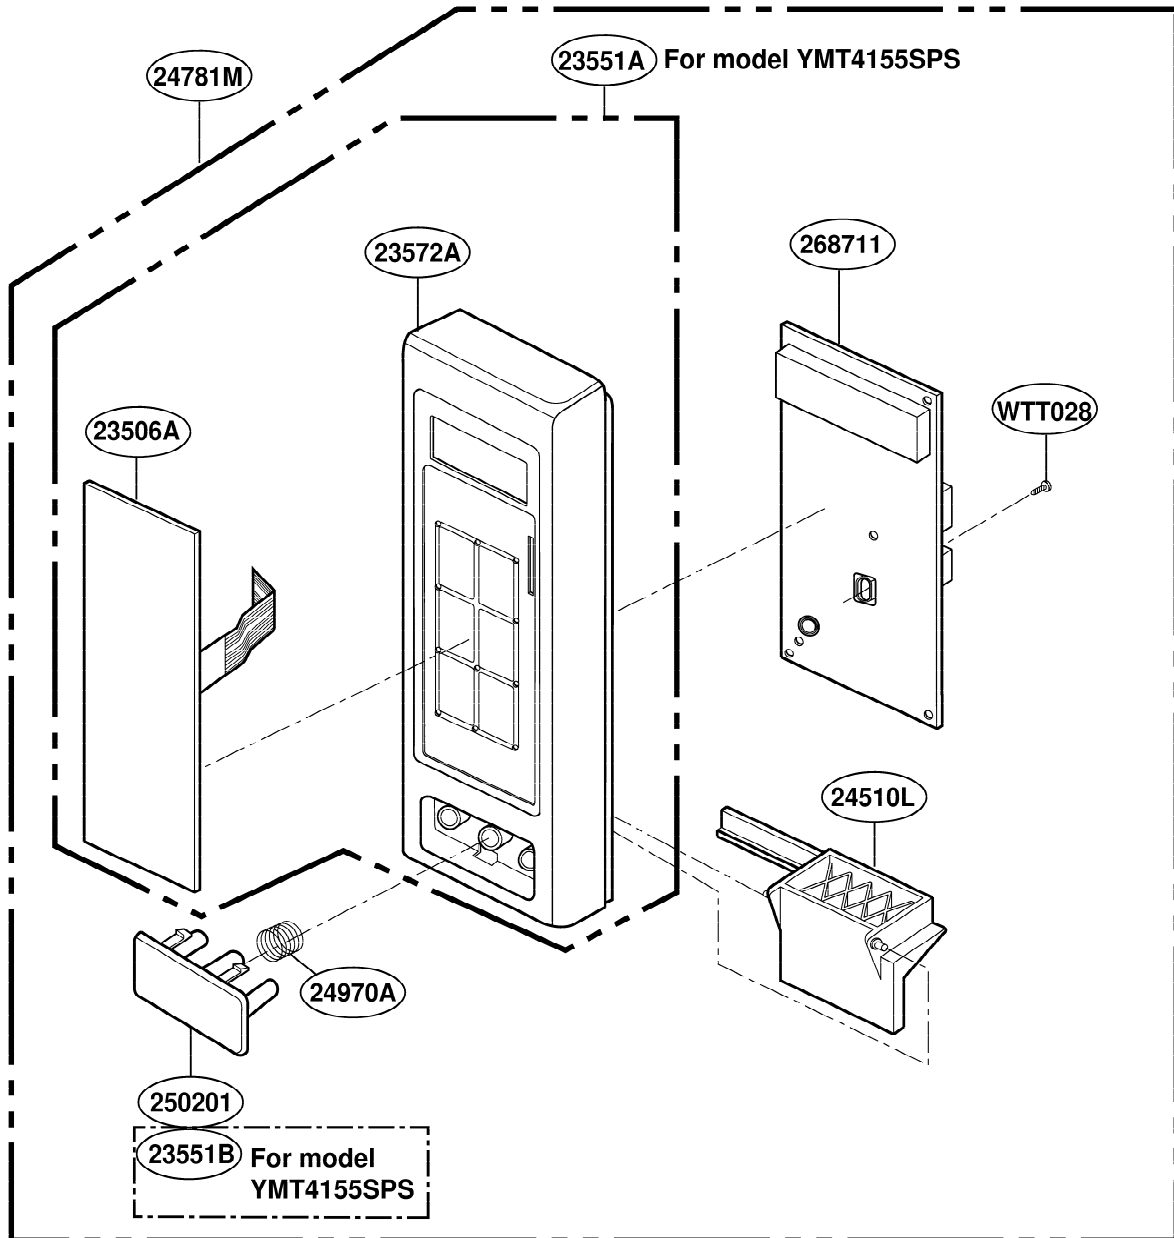

EXPLODED VIEW

INTRODUCTION

For model : YMT4155SPQ
YMT4155SPT
YMT4155SPB
YMT4155SPS

DOOR PARTS

CONTROL PANEL PARTS

OVEN CAVITY PARTS

LATCH BOARD PARTS

INTERIOR PARTS

BASE PLATE PARTS

SENSOR PARTS