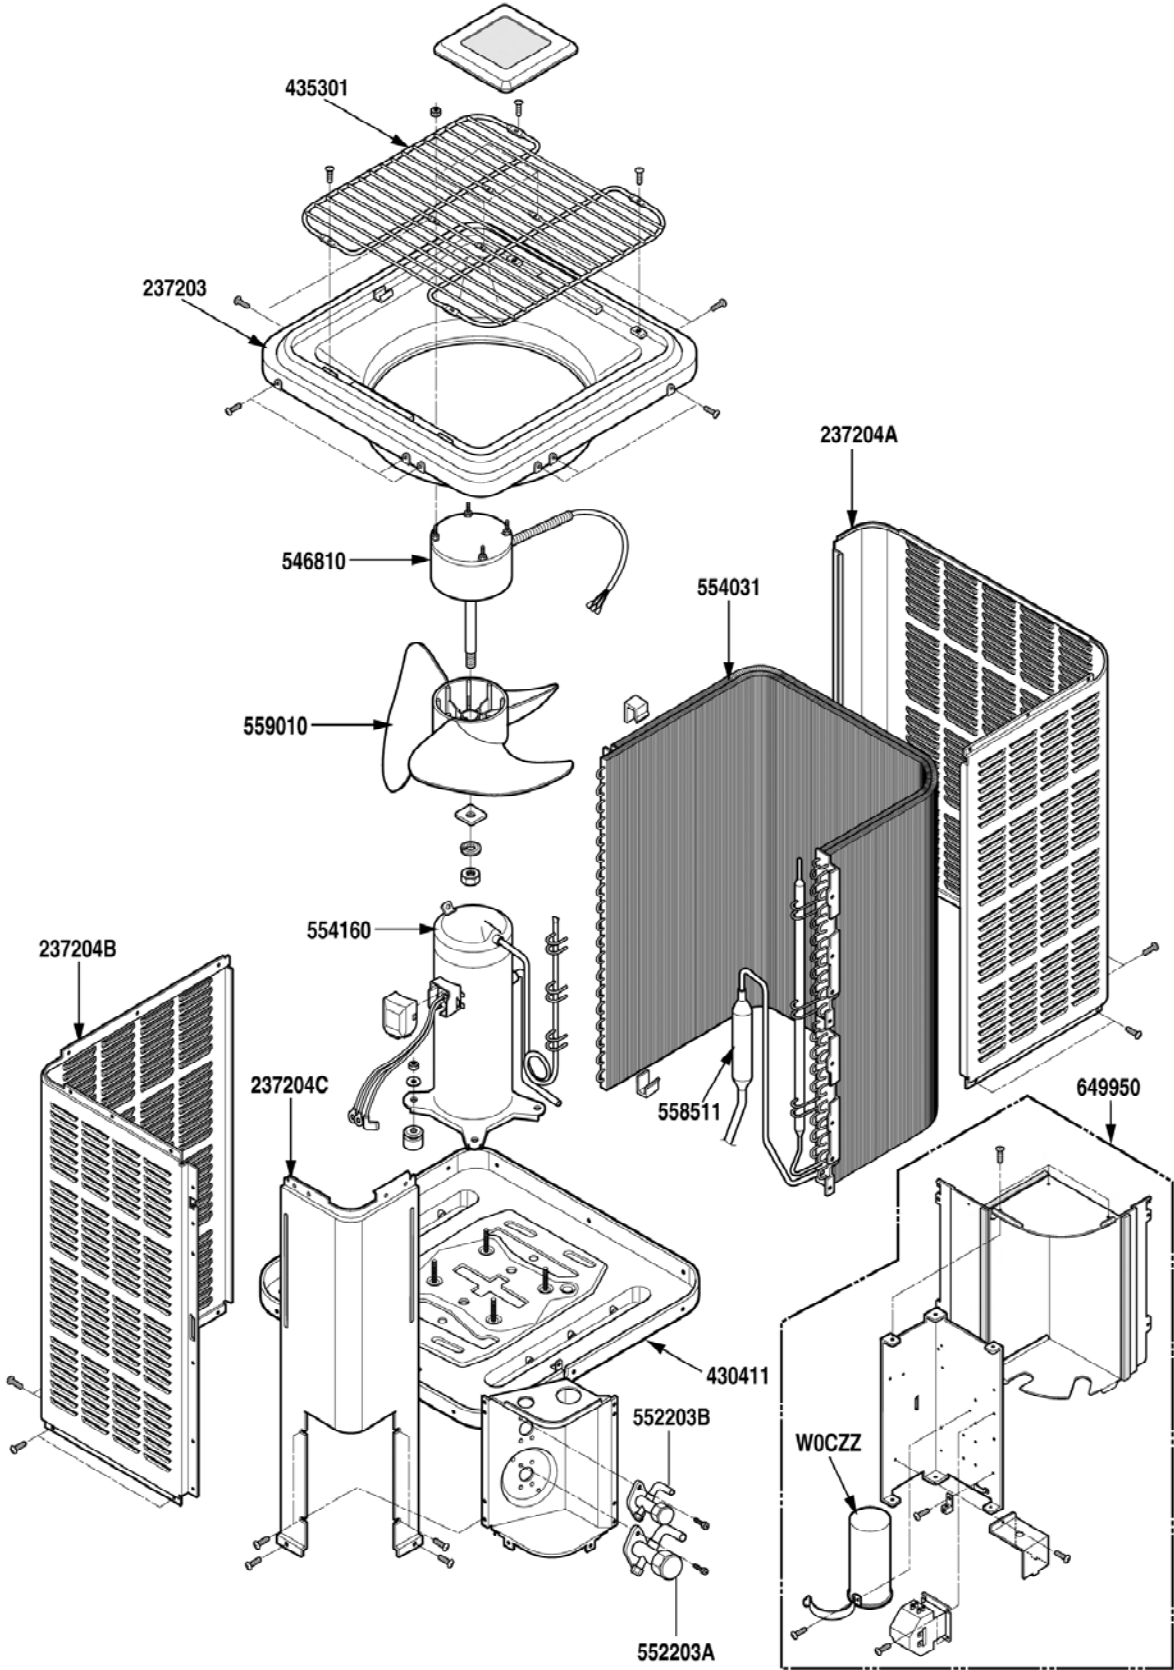

----- Manual continues below -----

Internal Use Only

<http://biz.lgservice.com>

Replacement Part List

SVC MANUAL(Exploded View)

CAUTION

Before Servicing the unit, read the safety precautions in General SVC manual.
Only for authorized service personnel.

Exploded View(10SEER)

Exploded View(12SEER)

P/NO : 3828A30115E

APRIL, 2008