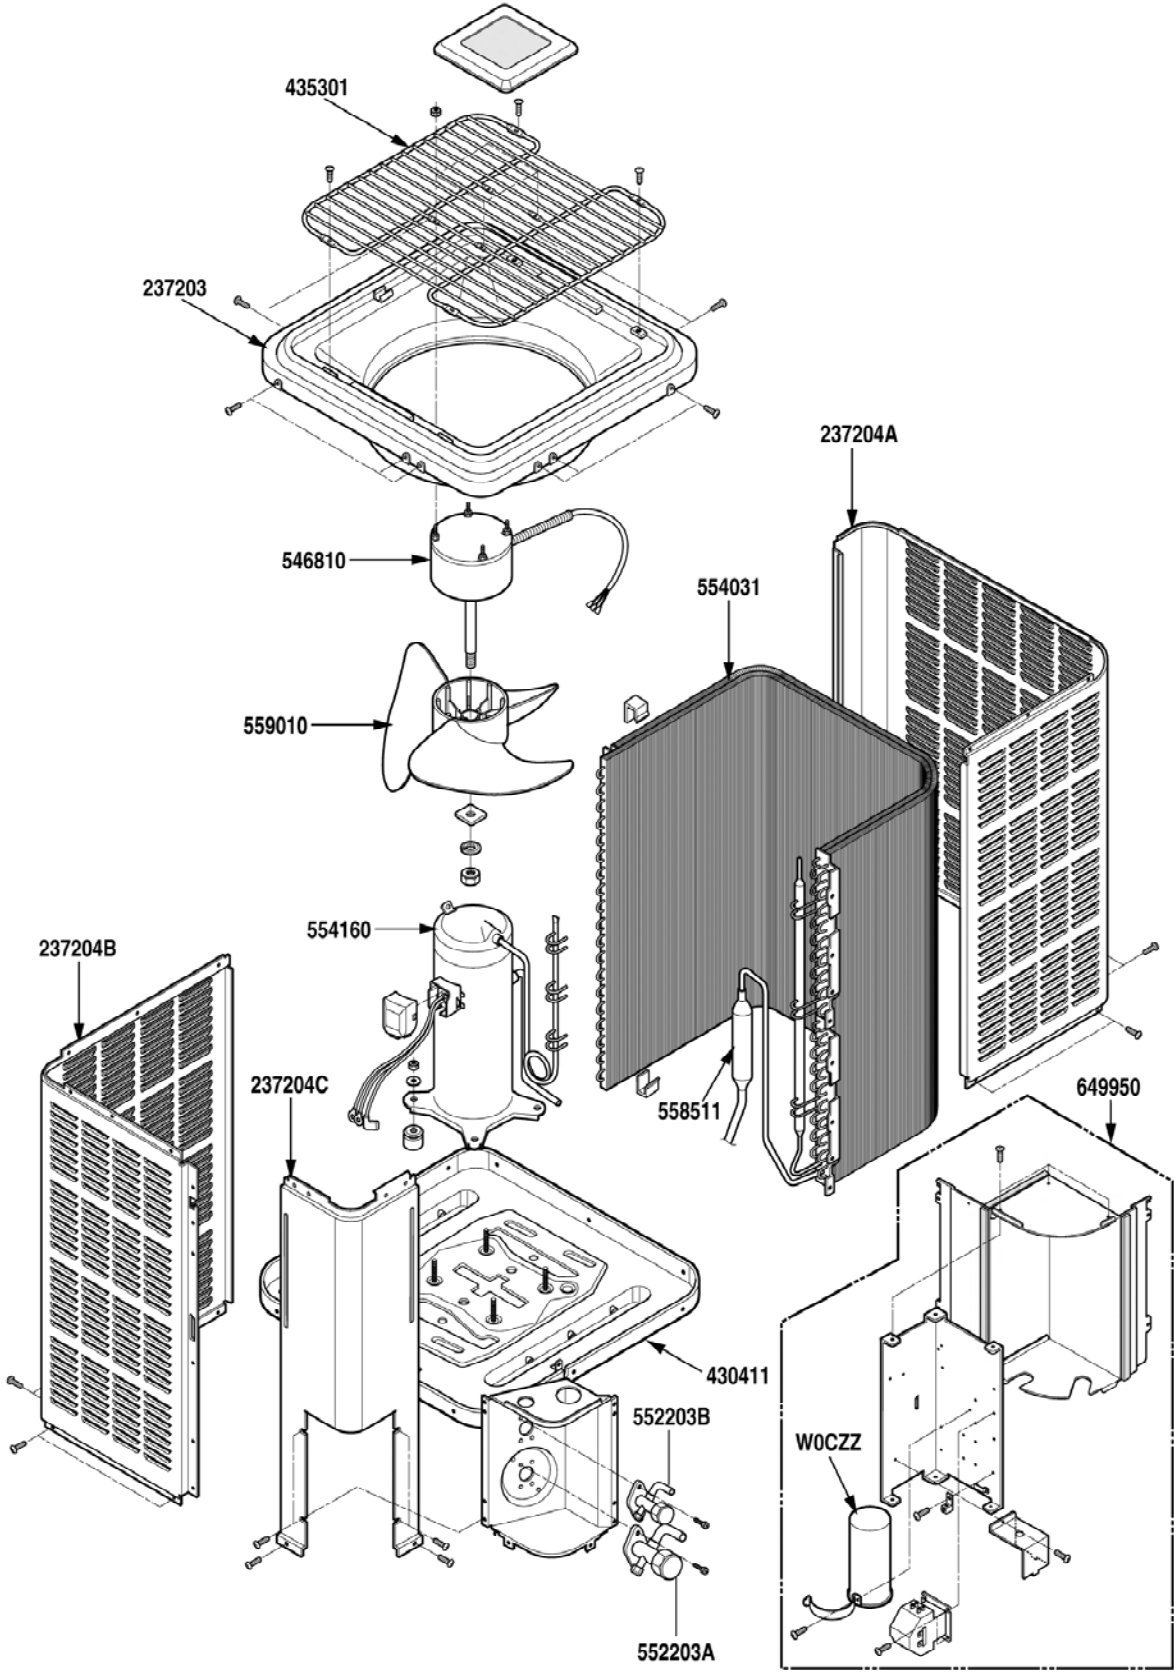

Internal Use Only

<http://biz.lgservice.com>

Replacement Part List

SVC MANUAL(Exploded View)

CAUTION

Before Servicing the unit, read the safety precautions in General SVC manual.
Only for authorized service personnel.

Exploded View(10SEER)

Exploded View(12SEER)

P/NO : 3828A30115E

APRIL, 2008