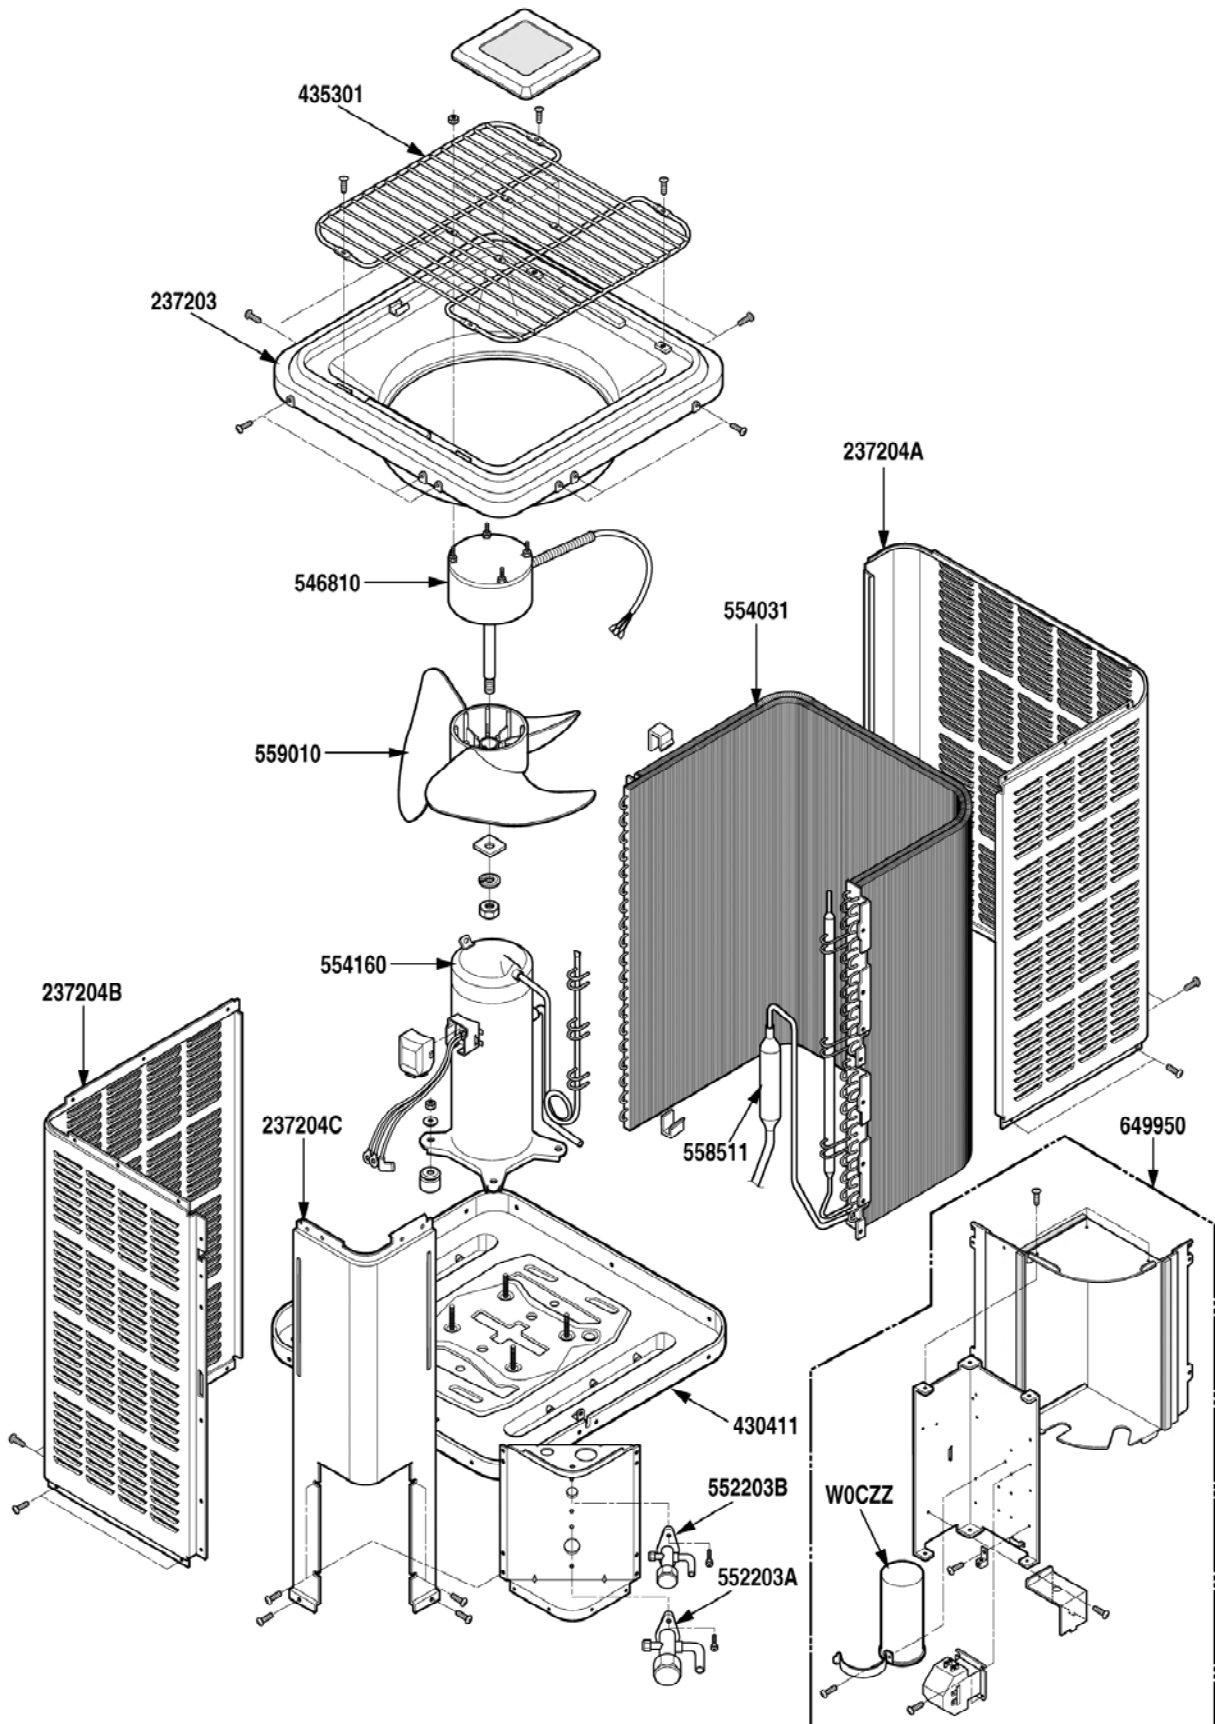

Internal Use Only

<http://biz.lgservice.com>

Replacement Part List

SVC MANUAL(Exploded View)

CAUTION

Before Servicing the unit, read the safety precautions in General SVC manual.
Only for authorized service personnel.

Exploded View(10SEER)

Exploded View(12SEER)

P/NO : 3828A30115E

APRIL, 2008