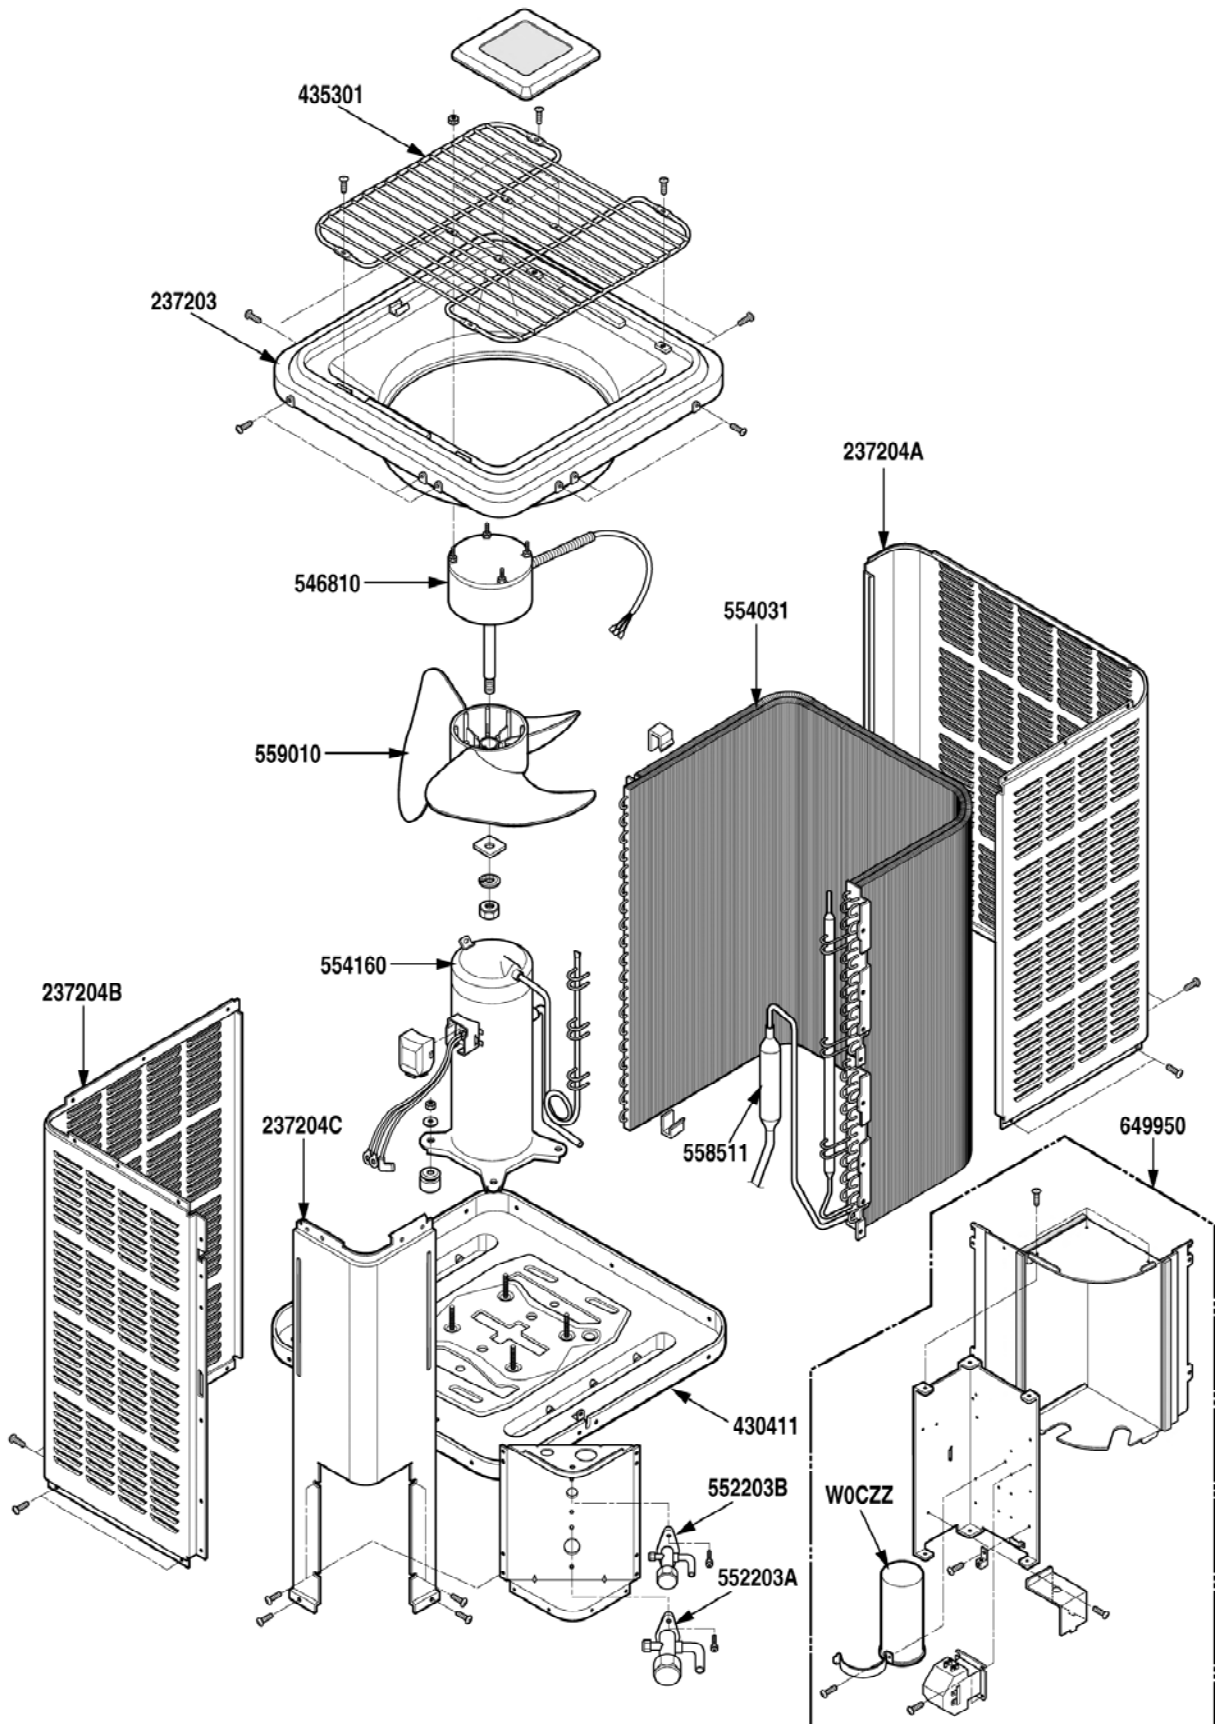

----- Manual continues below -----

Internal Use Only

<http://biz.lgservice.com>

Replacement Part List

SVC MANUAL(Exploded View)

CAUTION

Before Servicing the unit, read the safety precautions in General SVC manual.
Only for authorized service personnel.

Exploded View(10SEER)

Exploded View(12SEER)

P/NO : 3828A30115E

APRIL, 2008