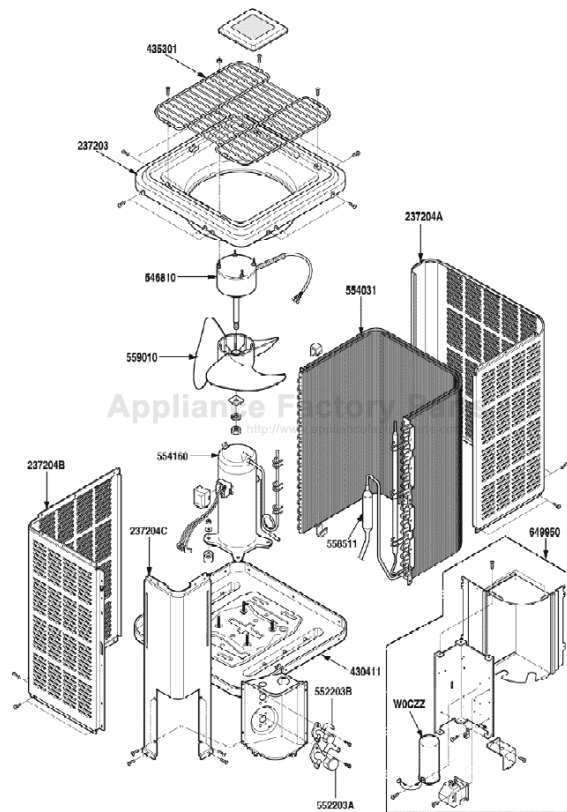

This Owner's Manual is provided and hosted by [Appliance Factory Parts](http://ApplianceFactoryParts.com).

OEM 2AC12060-2 Owner's Manual

[Shop genuine replacement parts for OEM 2AC12060-2](#)

[Find Your OEM Air Conditioner Parts - Select From 1 Models](#)

Exploded View(10SEER)

Exploded View(12SEER)

P/NO : 3828A30115E

APRIL, 2008