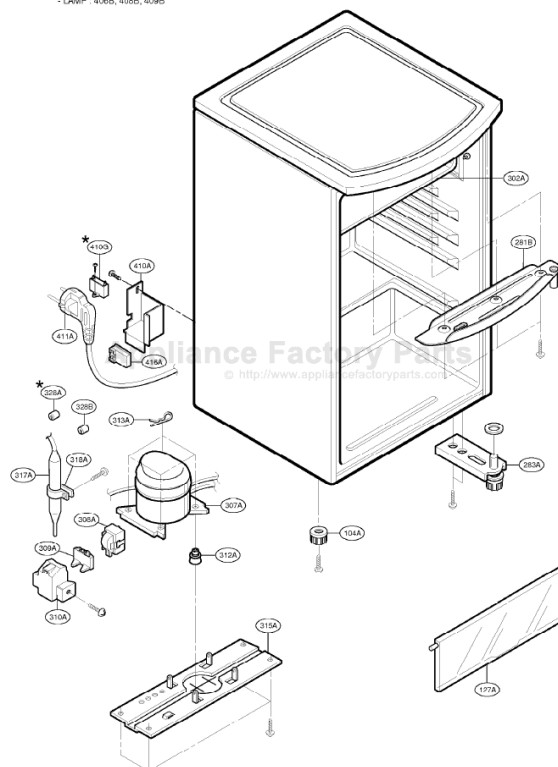

COLDSPOT 46_98442 Owner's Manual

[Shop genuine replacement parts for COLDSPOT
46 98442](#)

NOTE: 1. The shape of parts are subject to change in different localities.
2. ★: optional parts