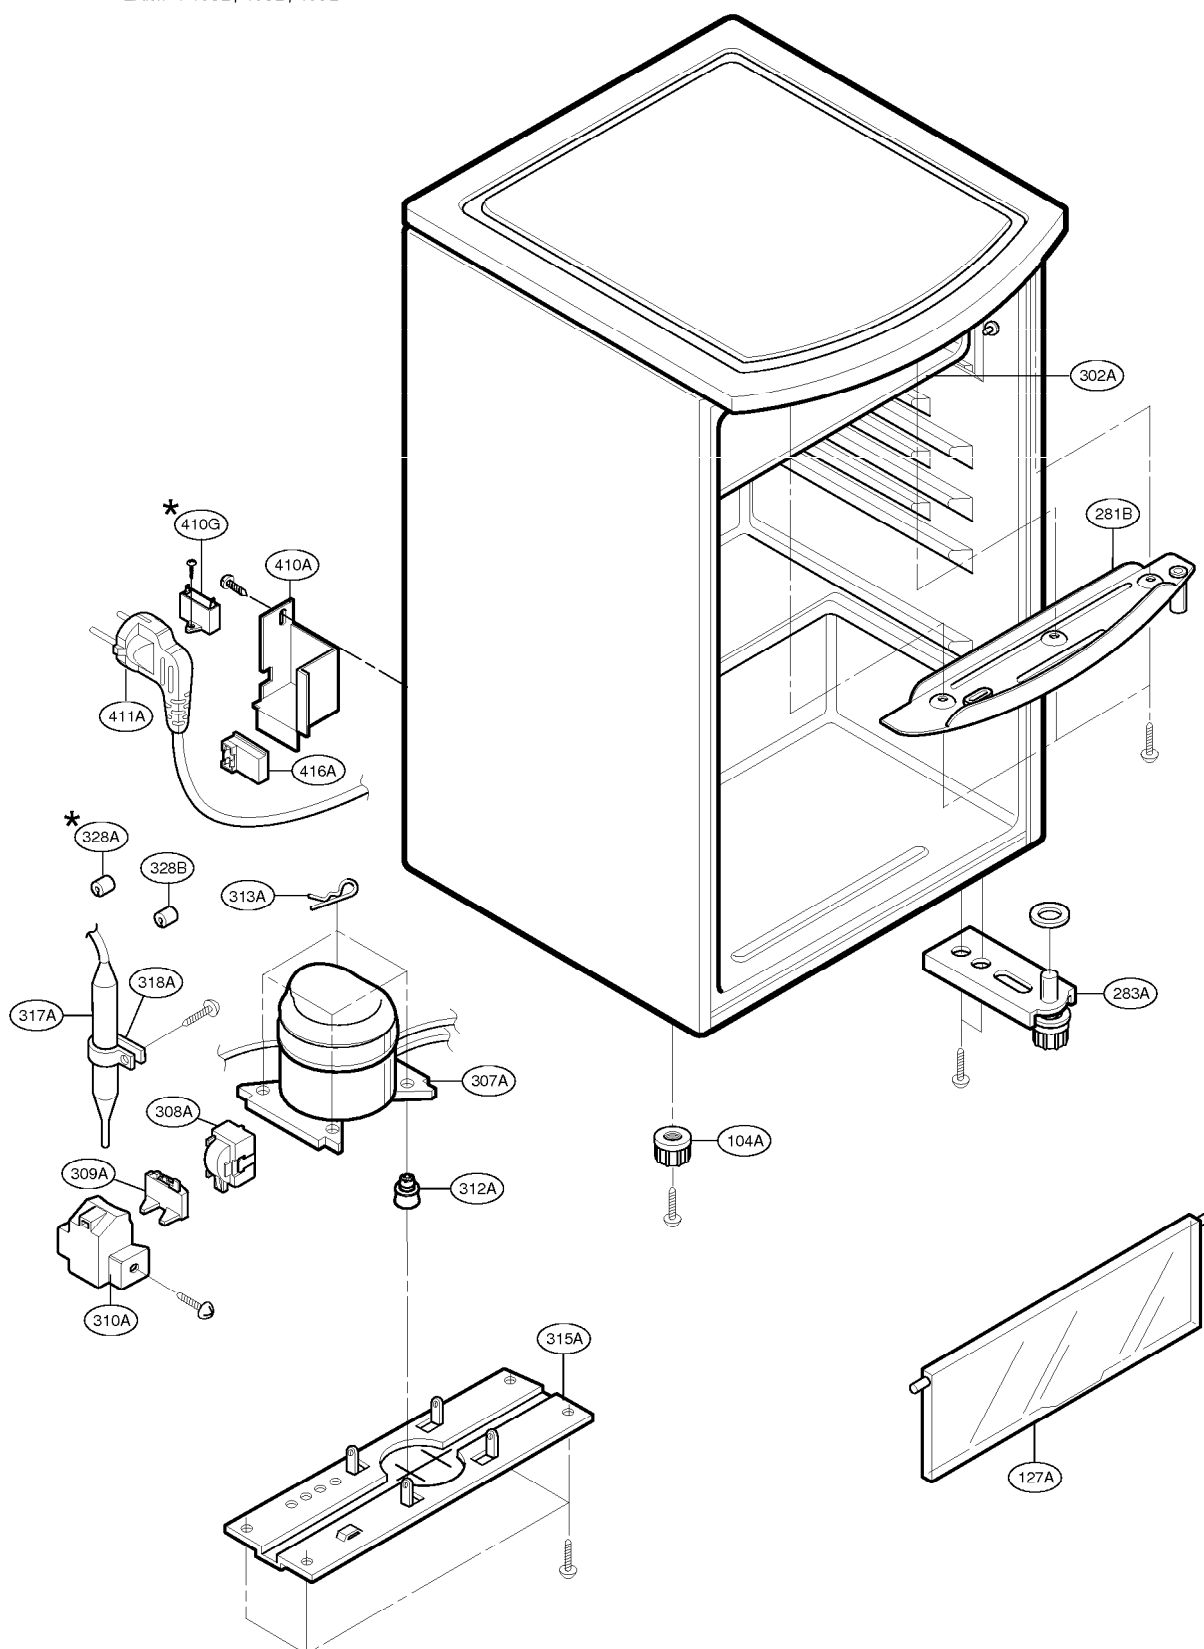

This Owner's Manual is provided and hosted by Appliance Factory Parts.

COLDSPOT 46_98442 Owner's Manual

[Shop genuine replacement parts for COLDSPOT
46 98442](#)

NOTE: 1. The shape of parts are subject to change in different localities.
2. ★: optional parts

GLASS, COVER TV: 140B
★ STEEL, COVER TV: 136C, 140A
★ LAMP: 406B, 408B, 409B

[Find Your COLDSPOT Refrigerator Parts - Select From 68 Models](#)

----- Manual continues below -----

6. EXPLODED VIEW

NOTE: 1. The shape of parts are subject to change in different localities.

2. * : optional parts

- GLASS, COVER-T/V : 149B
- STELL, COVER-T/V : 136C, 149A
- LAMP : 406B, 408B, 409B

*: optional parts