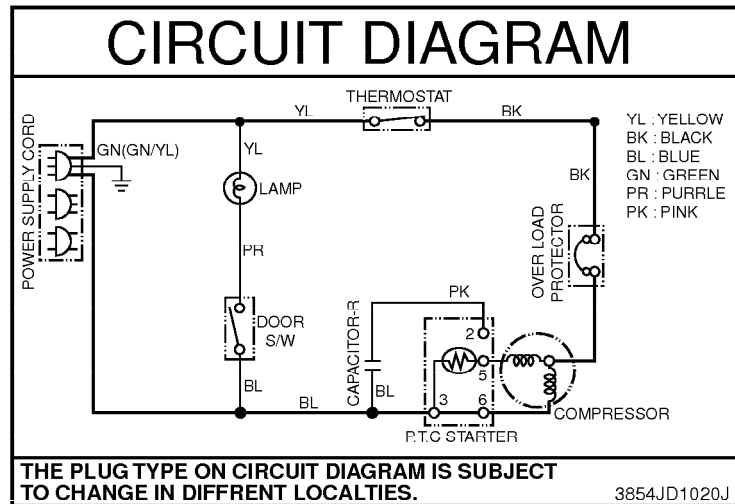

This Owner's Manual is provided and hosted by Appliance Factory Parts.

COLDSPOT 46_98442 Owner's Manual

[Shop genuine replacement parts for COLDSPOT
46 98442](#)

NOTE: 1. The shape of parts are subject to change in different localities.
2. ★: optional parts

GLASS, COVER TV: 140B
★ STEEL COVER TV: 136C, 140A
★ LAMP: 406B, 408B, 409B

[Find Your COLDSPOT Refrigerator Parts - Select From 68 Models](#)

----- Manual continues below -----

4. CIRCUIT DIAGRAM

NOTE: Lamp is option part.