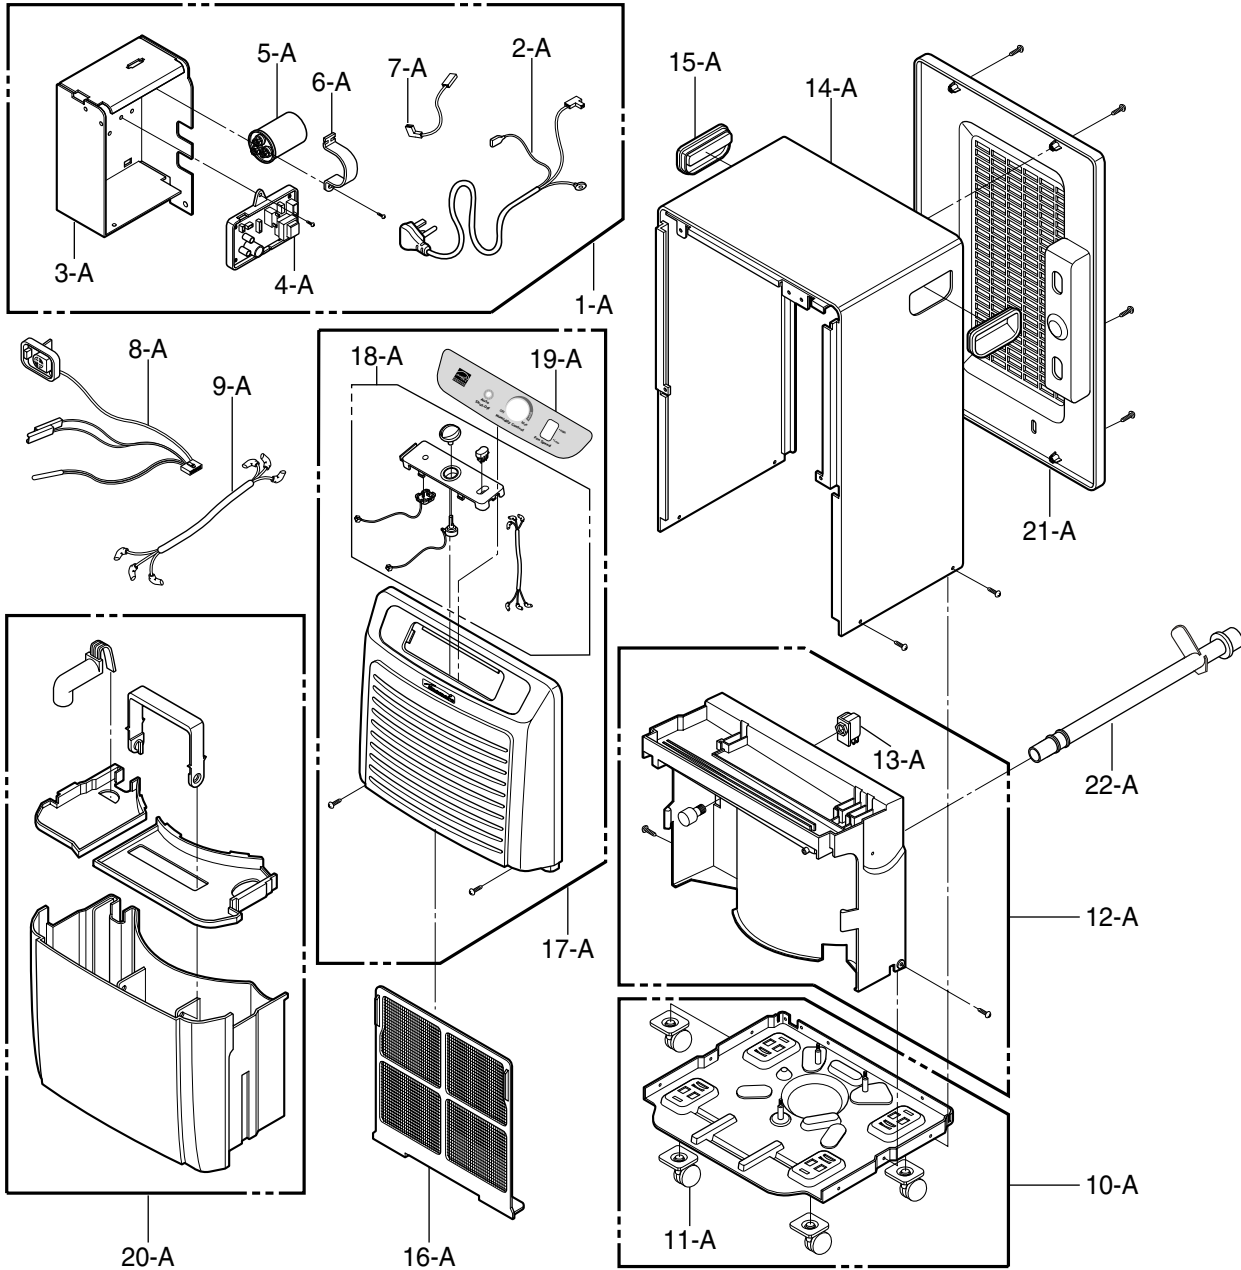

CAUTION: Use the Kenmore part number on all orders, **not** the illustration number.

OUTER CASE PARTS AND CONTROL PART

ILLUSTRATION NUMBER	PART NUMBER	DESCRIPTION
1 - A	4995A20359Z	CONTROL BOX ASSEMBLY
2 - A	6411A20001Z	POWER CORD ASSEMBLY
3 - A	4994A20079A	CONTROL BOX, SINGLE
4 - A	6871A10142A	PWB(PCB) ASSEMBLY, MAIN
5 - A	0CZZA20005J	CAPACITOR, DRAWING
6 - A	4H00442J	CLAMP CAPACITOR
7 - A	6862A20013R	CONNECTOR, ASSEMBLY
8 - A	6877A30013M	SENSOR ASSEMBLY
9 - A	6877A20025K	CONNECTOR ASSEMBLY
10 - A	3041A10042A	BASE ASSEMBLY SINGLE
11 - A	4441A30001B	CASTER ASSEMBLY, ROLLER
12 - A	3087A10019C	DRAIN PAN, ASSEMBLY
13 - A	6600A30003C	SWITCH ASSEMBLY, MICRO
14 - A	3090A10042A	CABINET
15 - A	3650A20004A	HANDLE
16 - A	5230A20040A	AIR, FILTER
17 - A	3531A10285A	GRILLE ASSEMBLY, FRONT
18 - A	3551A20122A	COVER ASSEMBLY, DISPLAY
19 - A	3831A20079H	ESCUTCHEON
20 - A	4839A10002B	TANK ASSEMBLY, BUCKET
21 - A	3530A10193B	GRILLE, REAR
22 - A	5214A20027B	HOSE CONNECTOR