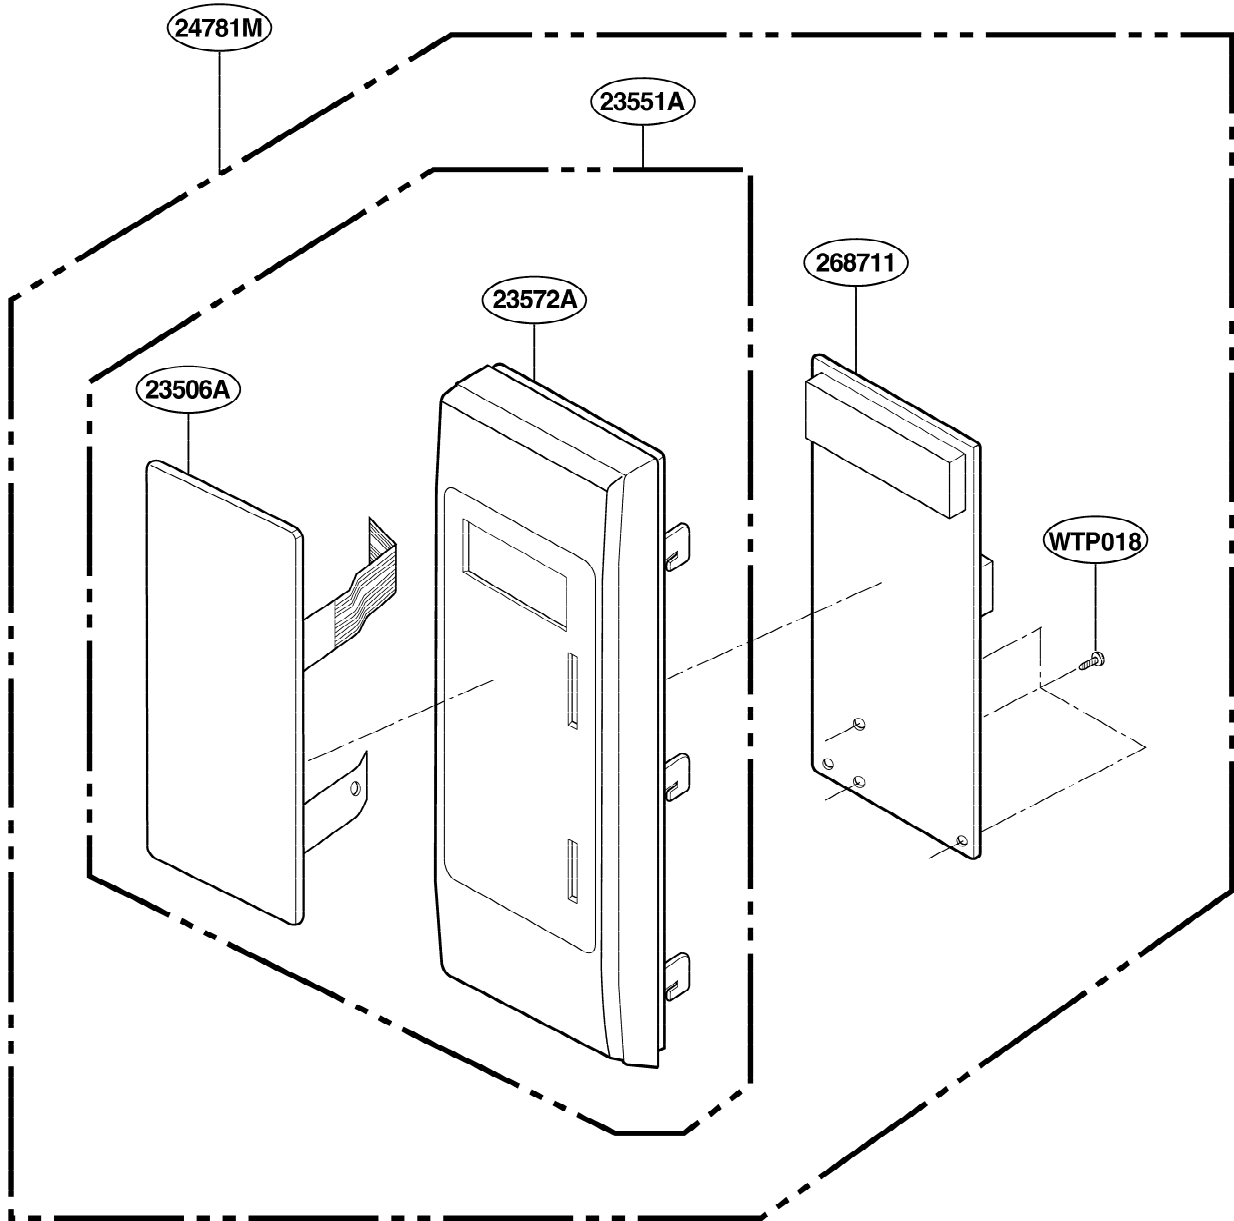

EXPLODED VIEW

INTRODUCTION

Model : GM8155XJB
GM8155XJQ
GM8155XJT

P/NO: 3828W5S4596

DOOR PARTS

CONTROL PANEL PARTS

OVEN CAVITY PARTS

SUCTION GUIDE PARTS

INTERIOR PARTS (I)

Model: GM8155XJB 0
GM8155XJQ 0
GM8155XJT 0

Check the rating label of **Model** and order SVC parts according to the **Model No. E.C.N.**

INTERIOR PARTS (II)

Model: GM8155XJB 1
GM8155XJQ 1
GM8155XJT 1

Check the rating label of **Model** and order SVC parts according to the **Model No. E.C.N.**

BASE PLATE PARTS

SENSOR PARTS