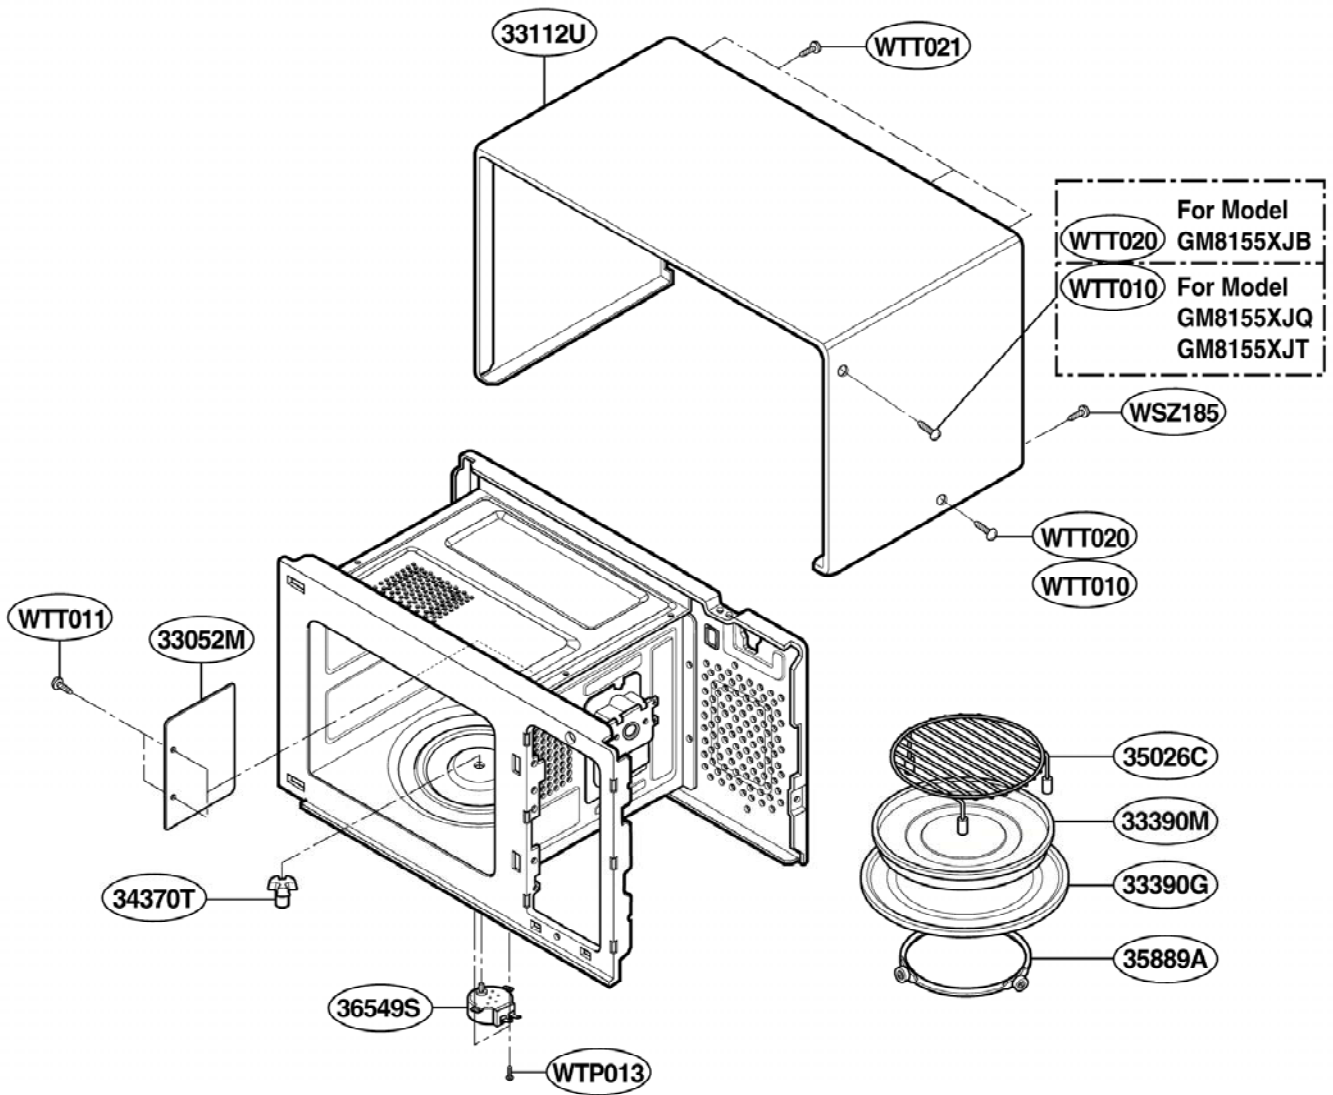

----- Manual continues below -----

EXPLODED VIEW

INTRODUCTION

Model : GM8155XJB
GM8155XJQ
GM8155XJT

P/NO: 3828W5S4596

DOOR PARTS

CONTROL PANEL PARTS

OVEN CAVITY PARTS

SUCTION GUIDE PARTS

INTERIOR PARTS (I)

Model: GM8155XJB 0
GM8155XJQ 0
GM8155XJT 0

Check the rating label of **Model** and order SVC parts according to the **Model No. E.C.N.**

INTERIOR PARTS (II)

Model: GM8155XJB 1
GM8155XJQ 1
GM8155XJT 1

Check the rating label of **Model** and order SVC parts according to the **Model No. E.C.N.**

BASE PLATE PARTS

SENSOR PARTS