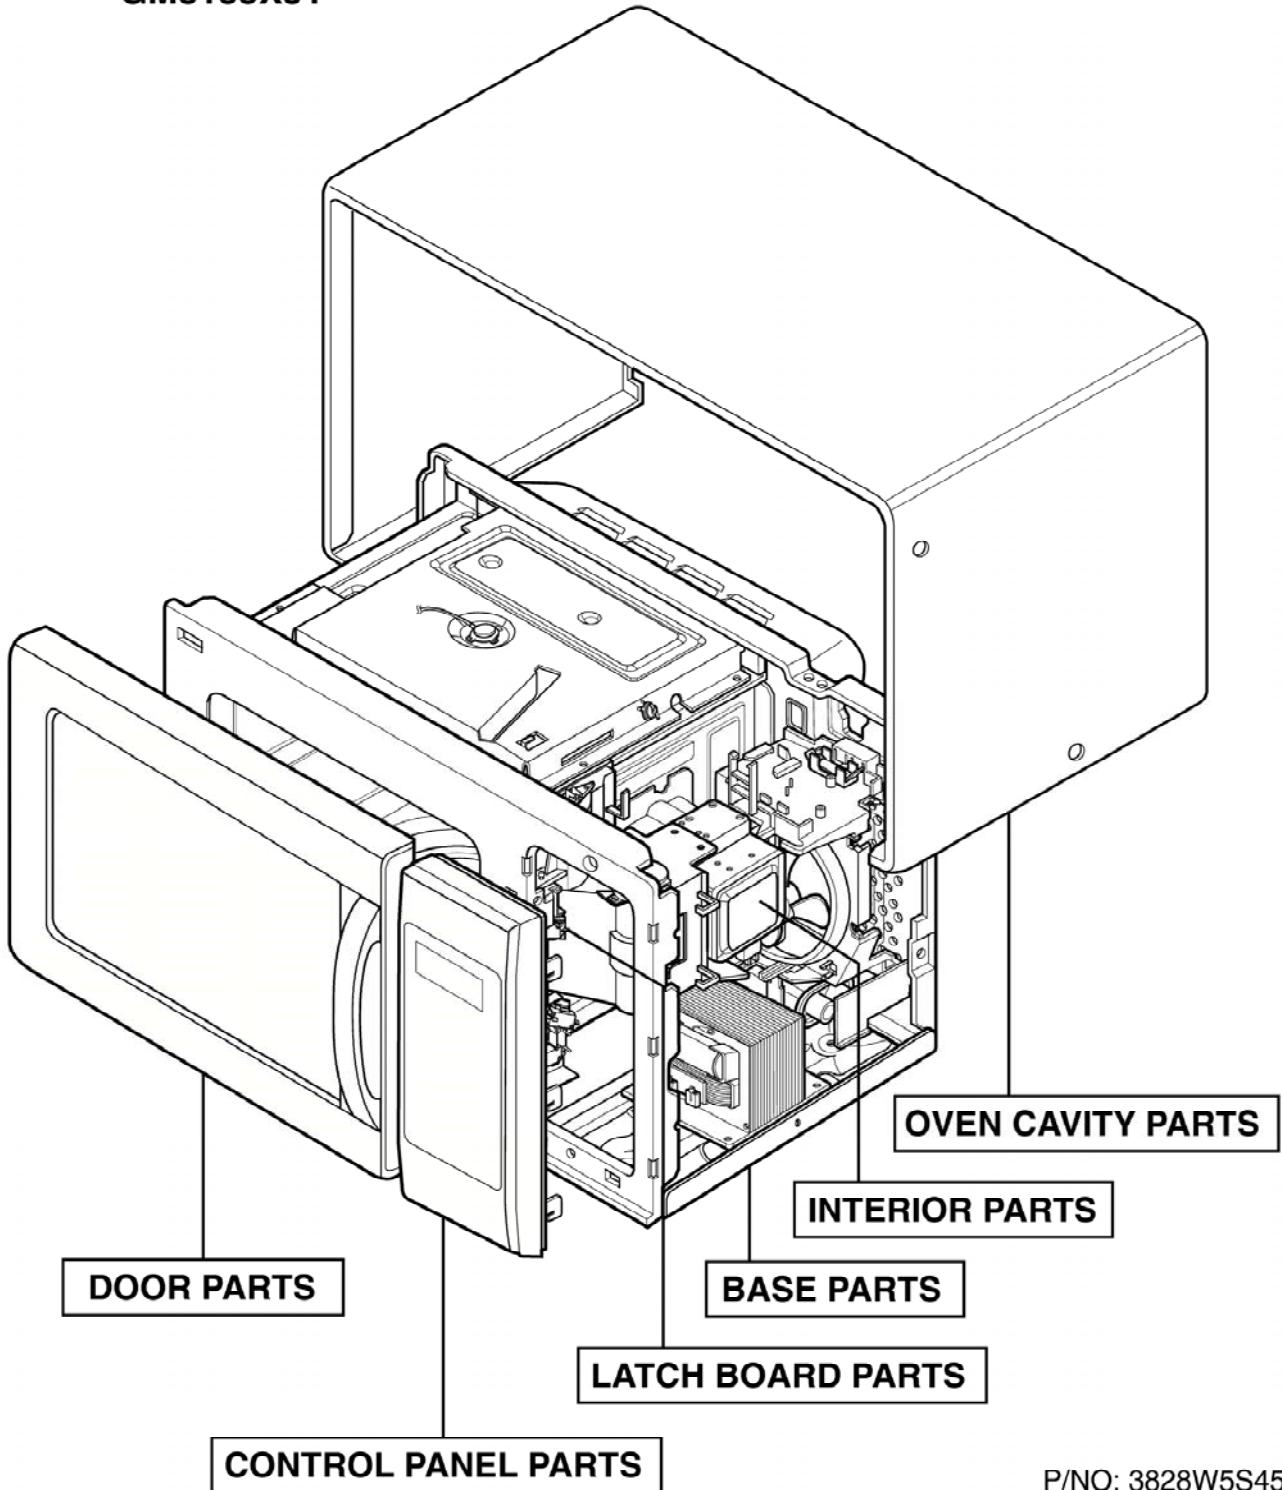

EXPLODED VIEW

INTRODUCTION

Model : GM8155XJB
GM8155XJQ
GM8155XJT

P/NO: 3828W5S4596

DOOR PARTS

CONTROL PANEL PARTS

OVEN CAVITY PARTS

SUCTION GUIDE PARTS

INTERIOR PARTS (I)

Model: GM8155XJB 0
GM8155XJQ 0
GM8155XJT 0

Check the rating label of **Model** and order SVC parts according to the **Model No. E.C.N.**

INTERIOR PARTS (II)

Model: GM8155XJB 1
GM8155XJQ 1
GM8155XJT 1

Check the rating label of **Model** and order SVC parts according to the **Model No. E.C.N.**

BASE PLATE PARTS

SENSOR PARTS