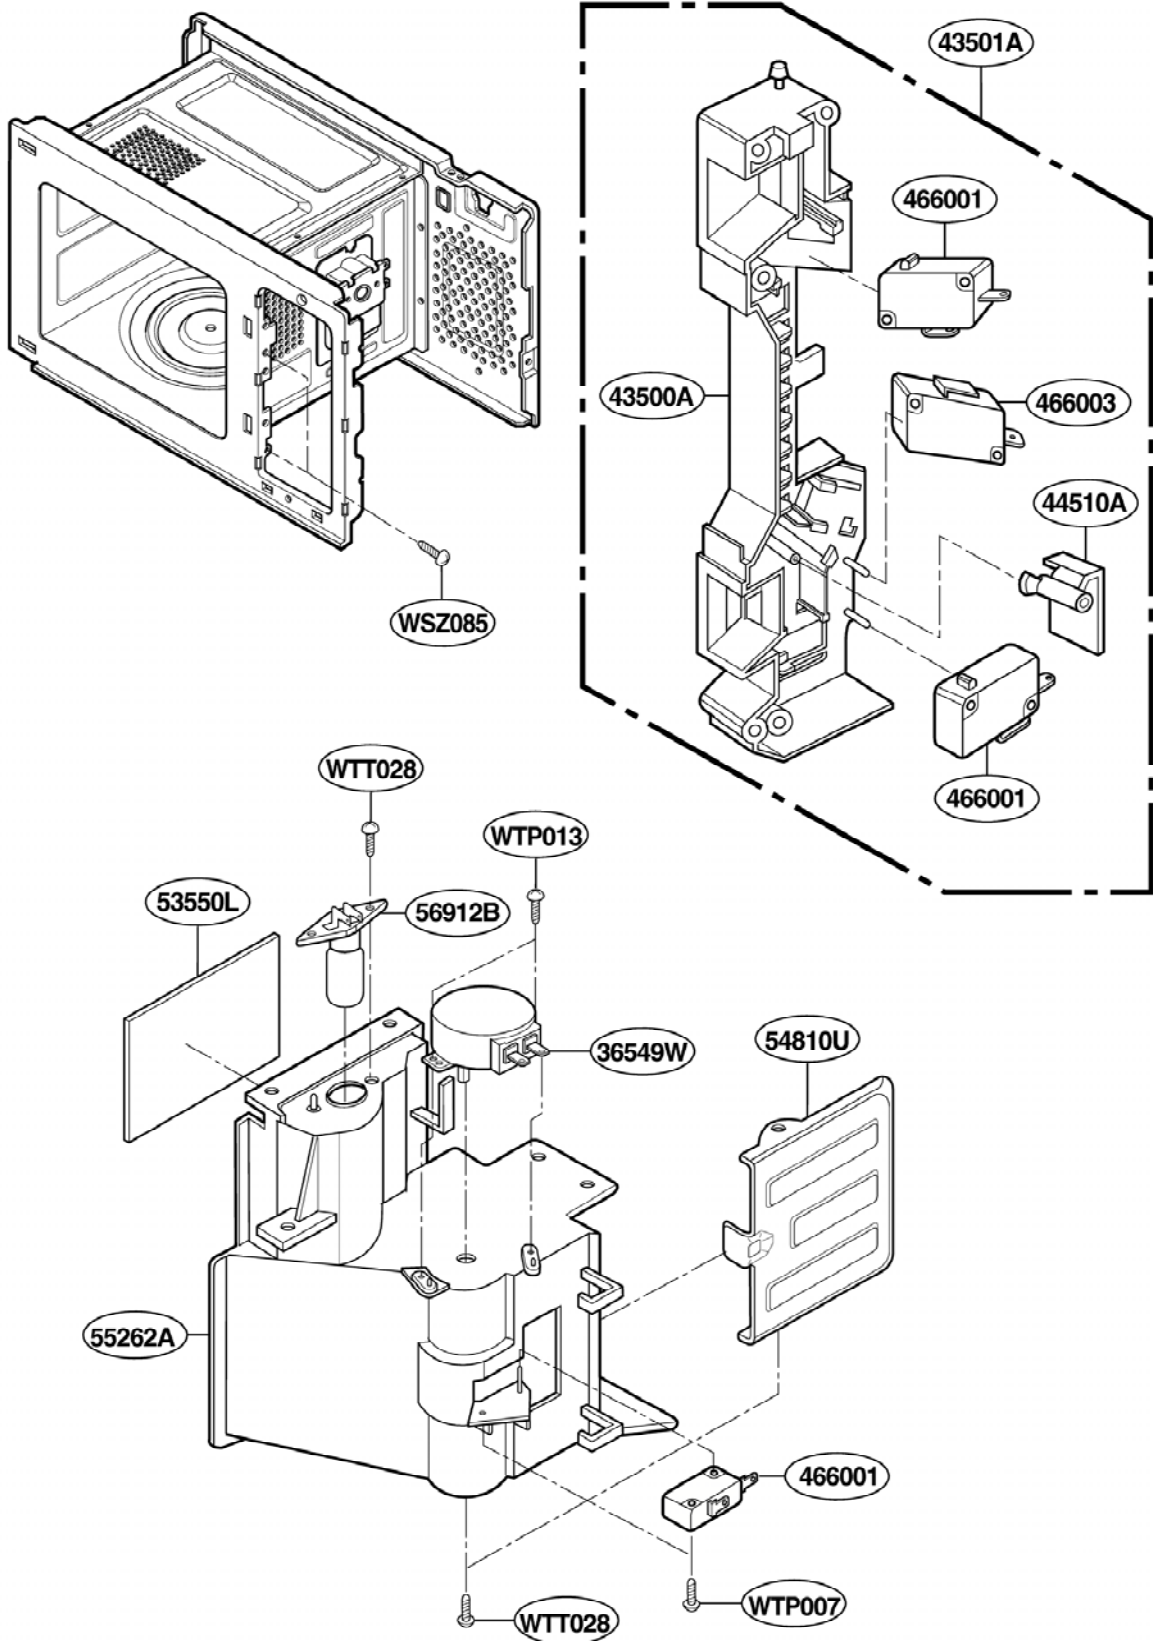

EXPLODED VIEW

INTRODUCTION

Model : GM8155XJB
GM8155XJQ
GM8155XJT

P/NO: 3828W5S4596

DOOR PARTS

CONTROL PANEL PARTS

OVEN CAVITY PARTS

SUCTION GUIDE PARTS

INTERIOR PARTS (I)

Model: GM8155XJB 0
GM8155XJQ 0
GM8155XJT 0

Check the rating label of **Model** and order SVC parts according to the **Model No. E.C.N.**

INTERIOR PARTS (II)

Model: GM8155XJB 1
GM8155XJQ 1
GM8155XJT 1

Check the rating label of **Model** and order SVC parts according to the **Model No. E.C.N.**

BASE PLATE PARTS

SENSOR PARTS