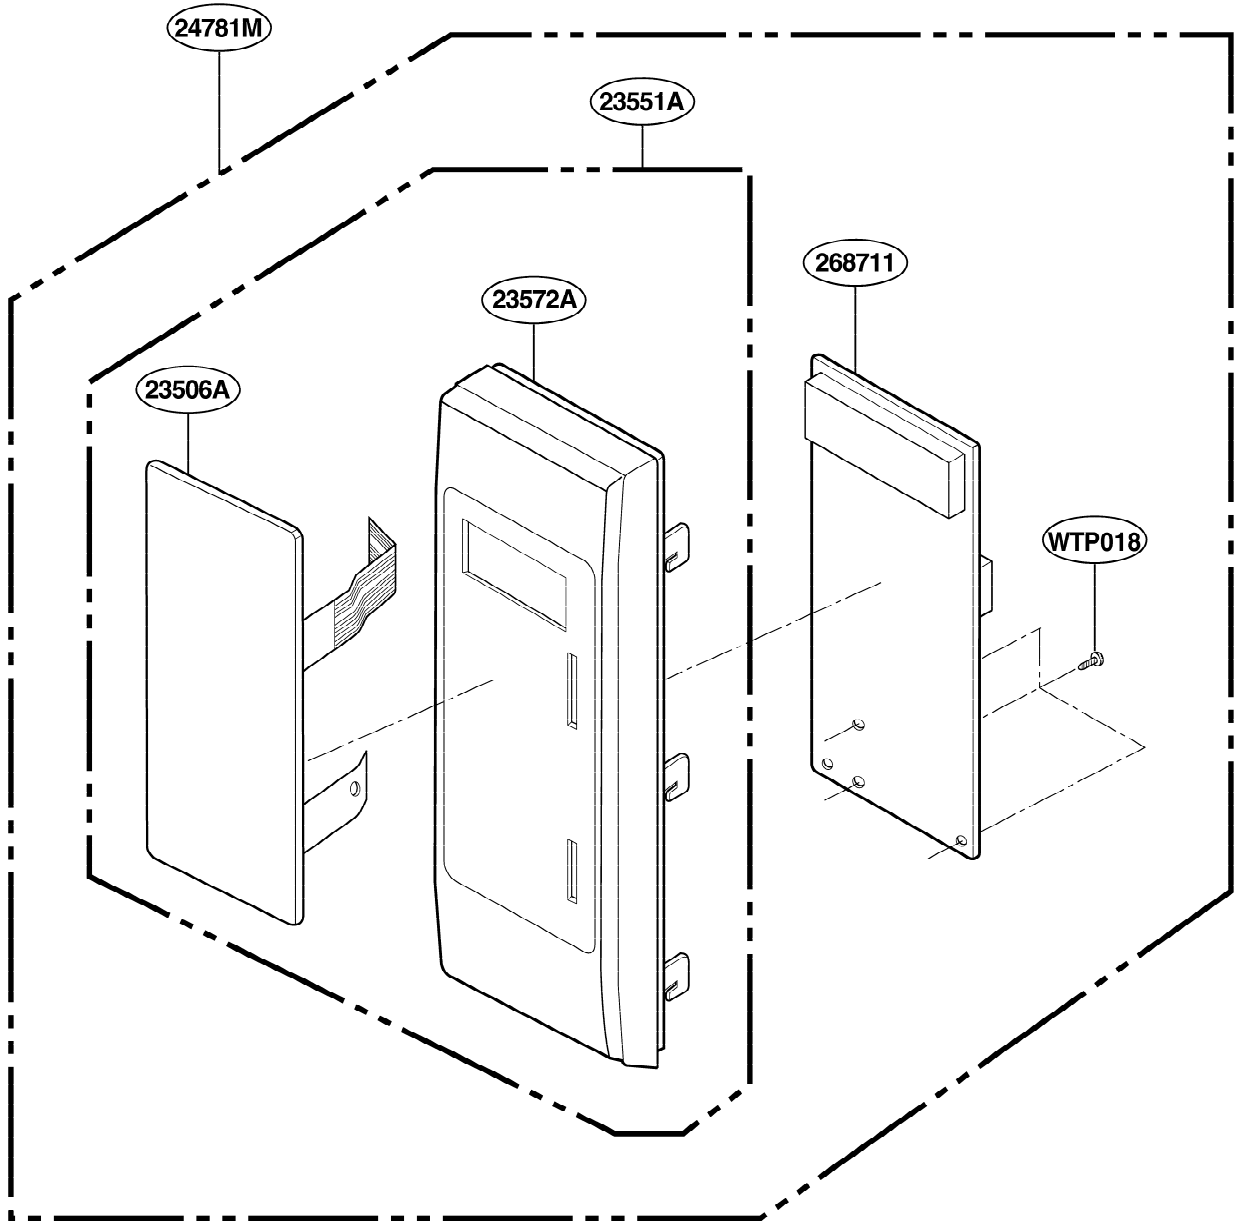

----- Manual continues below -----

EXPLODED VIEW

INTRODUCTION

Model : GM8155XJB
GM8155XJQ
GM8155XJT

P/NO: 3828W5S4596

DOOR PARTS

CONTROL PANEL PARTS

OVEN CAVITY PARTS

SUCTION GUIDE PARTS

INTERIOR PARTS (I)

Model: GM8155XJB 0
GM8155XJQ 0
GM8155XJT 0

Check the rating label of **Model** and order SVC parts according to the **Model No. E.C.N.**

INTERIOR PARTS (II)

Model: GM8155XJB 1
GM8155XJQ 1
GM8155XJT 1

Check the rating label of **Model** and order SVC parts according to the **Model No. E.C.N.**

BASE PLATE PARTS

SENSOR PARTS