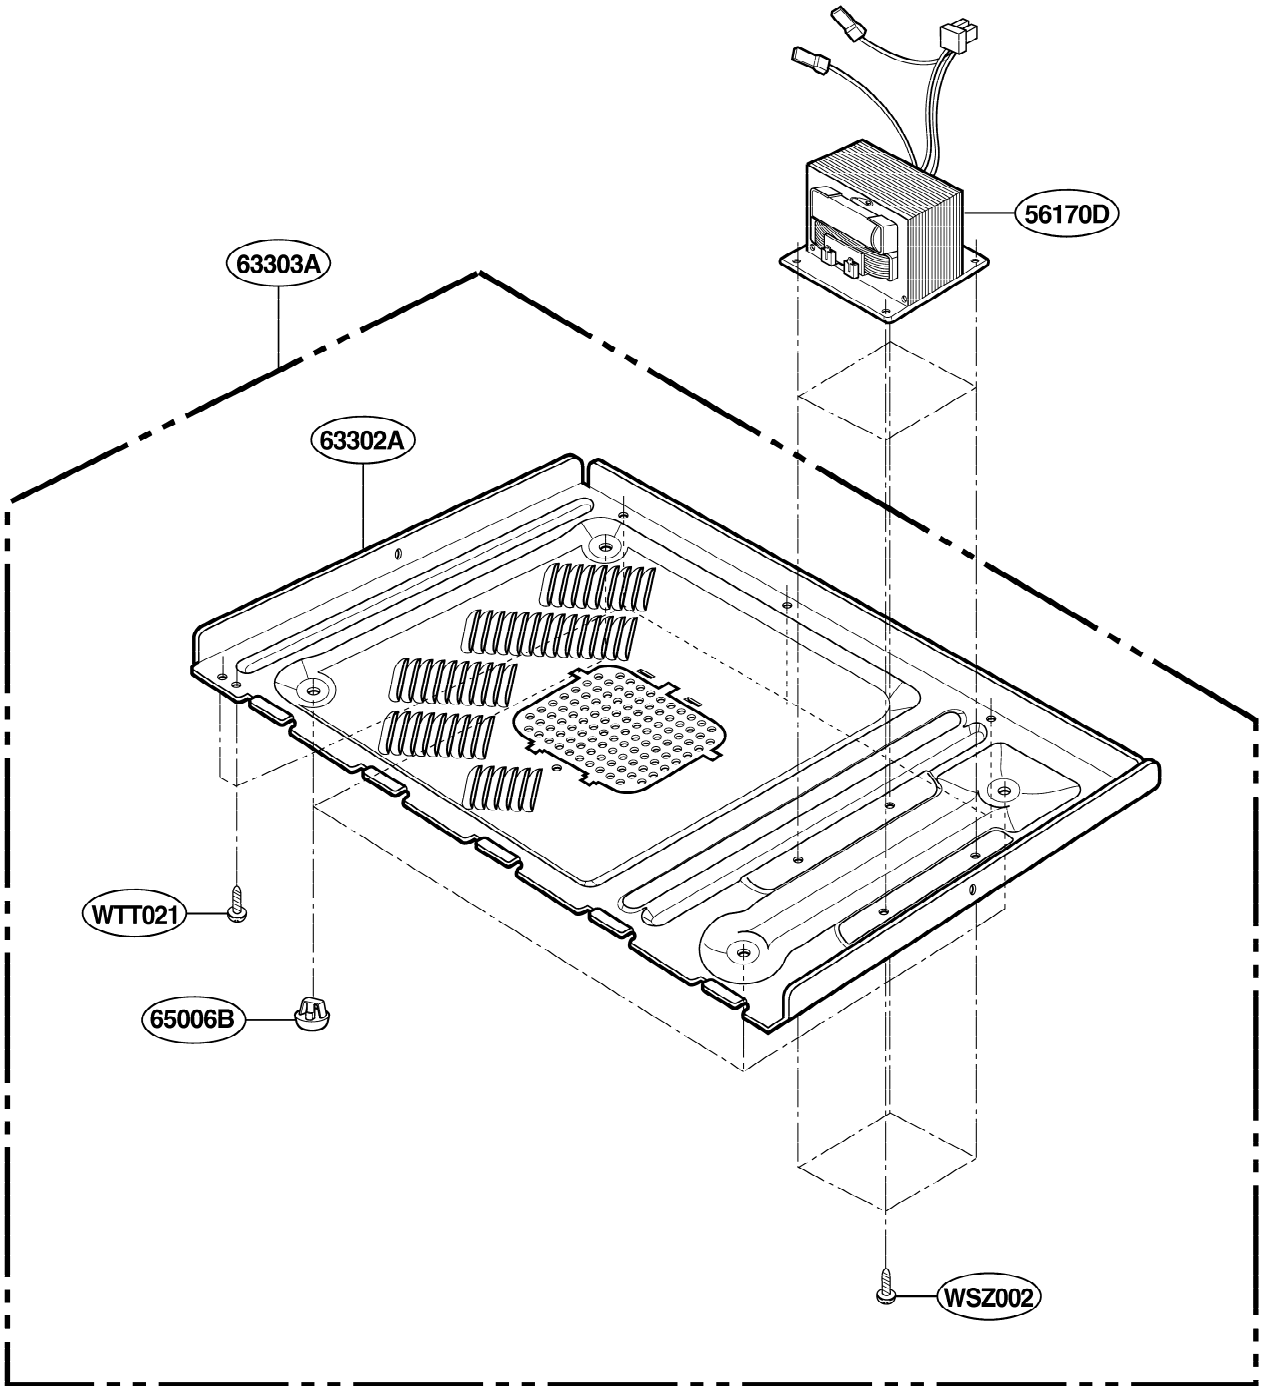

----- Manual continues below -----

EXPLODED VIEW

INTRODUCTION

Model : GM8155XJB
GM8155XJQ
GM8155XJT

P/NO: 3828W5S4596

DOOR PARTS

CONTROL PANEL PARTS

OVEN CAVITY PARTS

SUCTION GUIDE PARTS

INTERIOR PARTS (I)

Model: GM8155XJB 0
GM8155XJQ 0
GM8155XJT 0

Check the rating label of **Model** and order SVC parts according to the **Model No. E.C.N.**

INTERIOR PARTS (II)

Model: GM8155XJB 1
GM8155XJQ 1
GM8155XJT 1

Check the rating label of **Model** and order SVC parts according to the **Model No. E.C.N.**

BASE PLATE PARTS

SENSOR PARTS