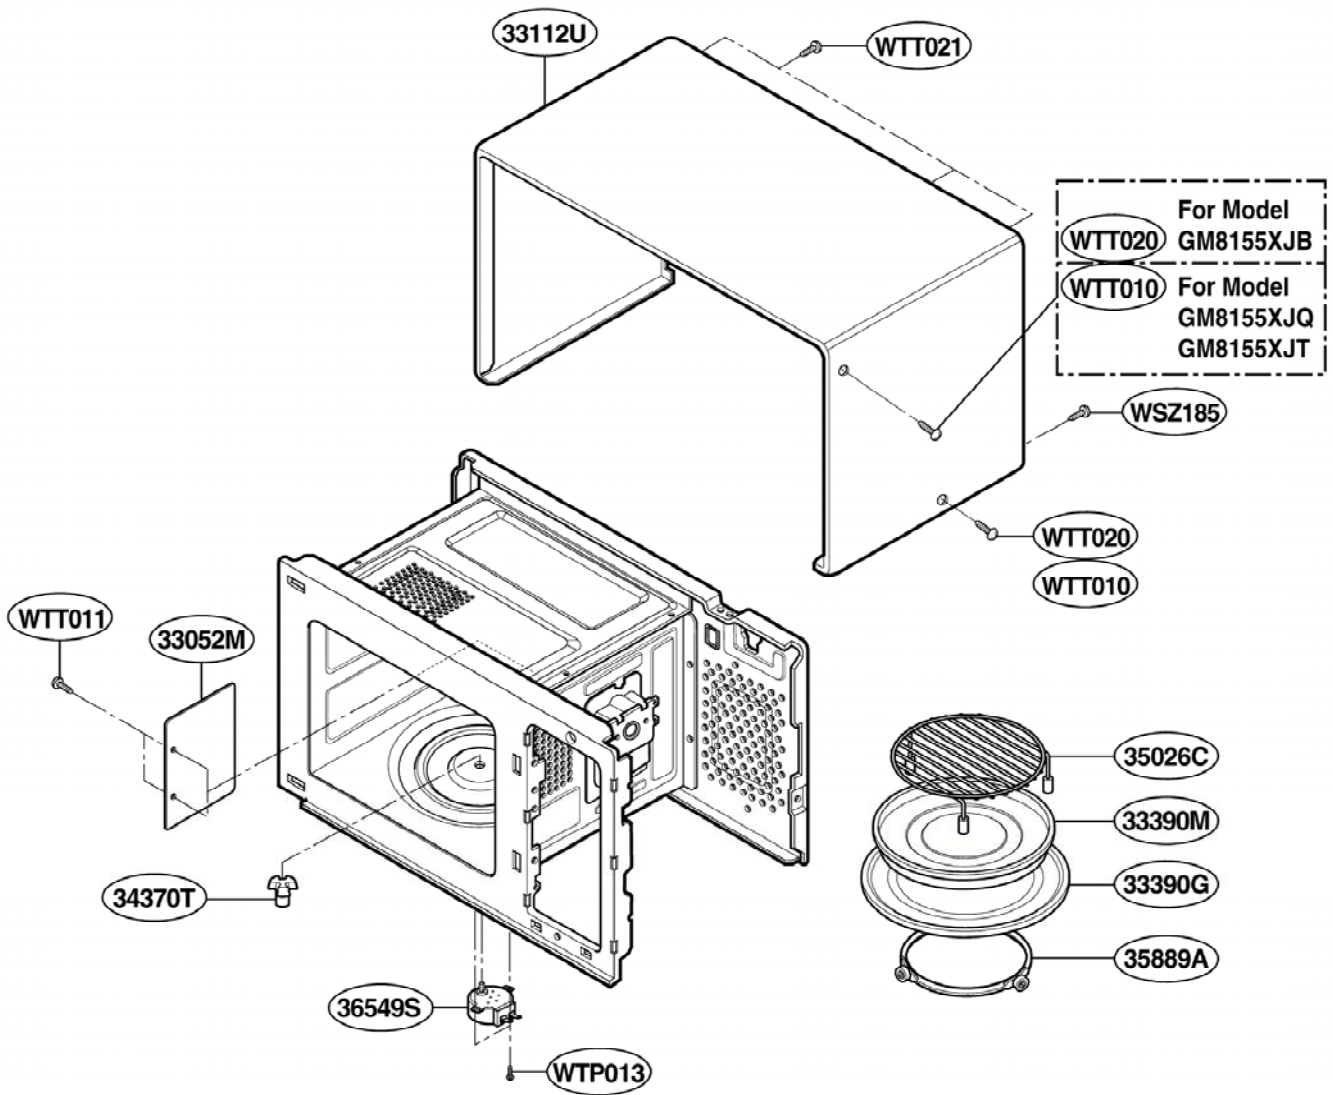

EXPLODED VIEW

INTRODUCTION

Model : GM8155XJB
GM8155XJQ
GM8155XJT

P/NO: 3828W5S4596

DOOR PARTS

CONTROL PANEL PARTS

OVEN CAVITY PARTS

SUCTION GUIDE PARTS

INTERIOR PARTS (I)

Model: GM8155XJB 0
GM8155XJQ 0
GM8155XJT 0

Check the rating label of **Model** and order SVC parts according to the **Model No. E.C.N.**

INTERIOR PARTS (II)

Model: GM8155XJB 1
GM8155XJQ 1
GM8155XJT 1

Check the rating label of **Model** and order SVC parts according to the **Model No. E.C.N.**

BASE PLATE PARTS

SENSOR PARTS