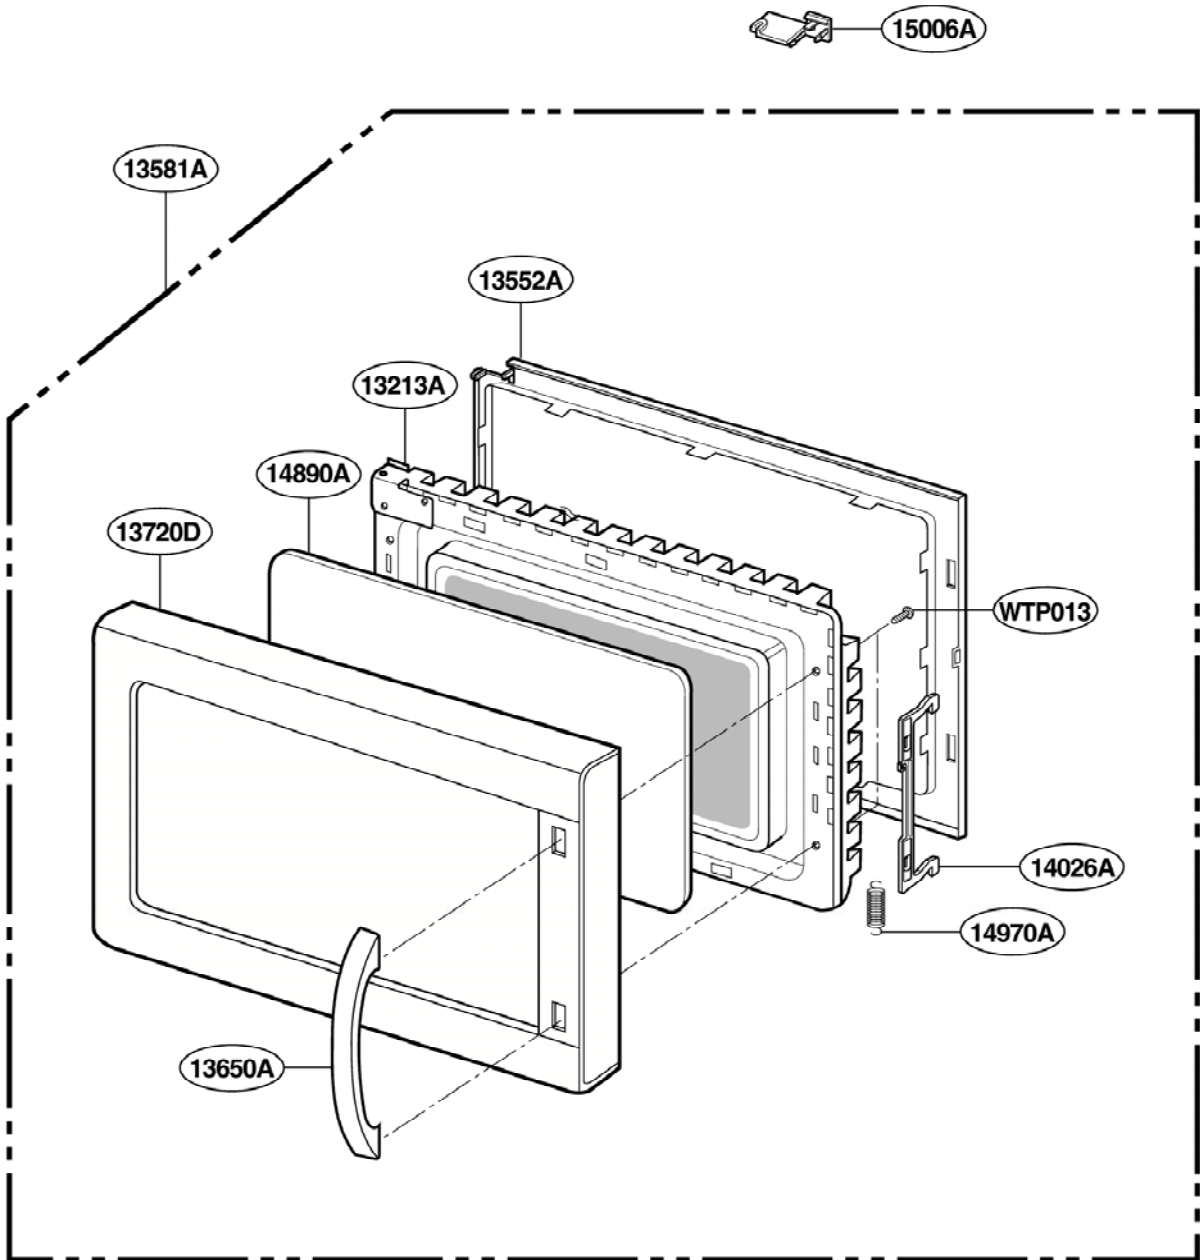

EXPLODED VIEW

INTRODUCTION

Model : GM8155XJB
GM8155XJQ
GM8155XJT

P/NO: 3828W5S4596

DOOR PARTS

CONTROL PANEL PARTS

OVEN CAVITY PARTS

SUCTION GUIDE PARTS

INTERIOR PARTS (I)

Model: GM8155XJB 0
GM8155XJQ 0
GM8155XJT 0

Check the rating label of **Model** and order SVC parts according to the **Model No. E.C.N.**

INTERIOR PARTS (II)

Model: GM8155XJB 1
GM8155XJQ 1
GM8155XJT 1

Check the rating label of **Model** and order SVC parts according to the **Model No. E.C.N.**

BASE PLATE PARTS

SENSOR PARTS