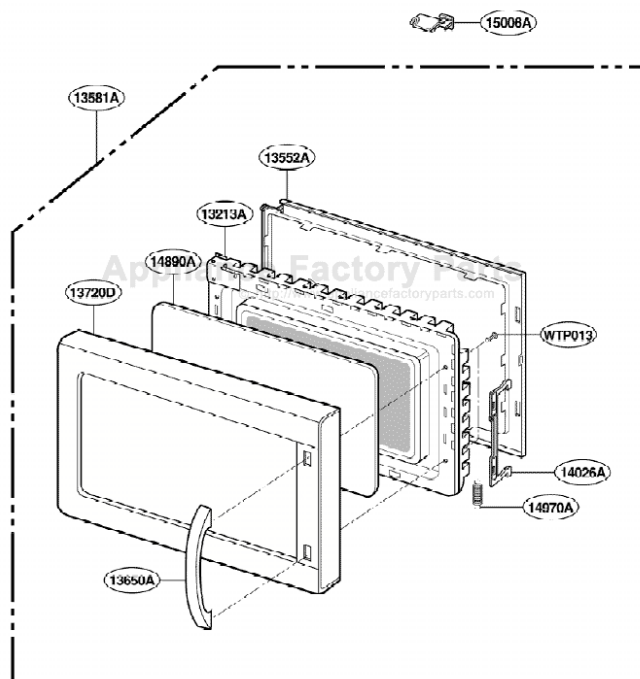

This Owner's Manual is provided and hosted by Appliance Factory Parts.

WHIRLPOOL GM8155XJT Owner's Manual

[Shop genuine replacement parts for WHIRLPOOL
GM8155XJT](#)

DOOR PARTS

[Find Your WHIRLPOOL Microwave Parts - Select From 1350 Models](#)

----- Manual continues below -----

EXPLODED VIEW

INTRODUCTION

Model : GM8155XJB
GM8155XJQ
GM8155XJT

P/NO: 3828W5S4596

DOOR PARTS

CONTROL PANEL PARTS

OVEN CAVITY PARTS

SUCTION GUIDE PARTS

INTERIOR PARTS (I)

Model: GM8155XJB 0
GM8155XJQ 0
GM8155XJT 0

Check the rating label of **Model** and order SVC parts according to the **Model No. E.C.N.**

INTERIOR PARTS (II)

Model: GM8155XJB 1
GM8155XJQ 1
GM8155XJT 1

Check the rating label of **Model** and order SVC parts according to the **Model No. E.C.N.**

BASE PLATE PARTS

SENSOR PARTS