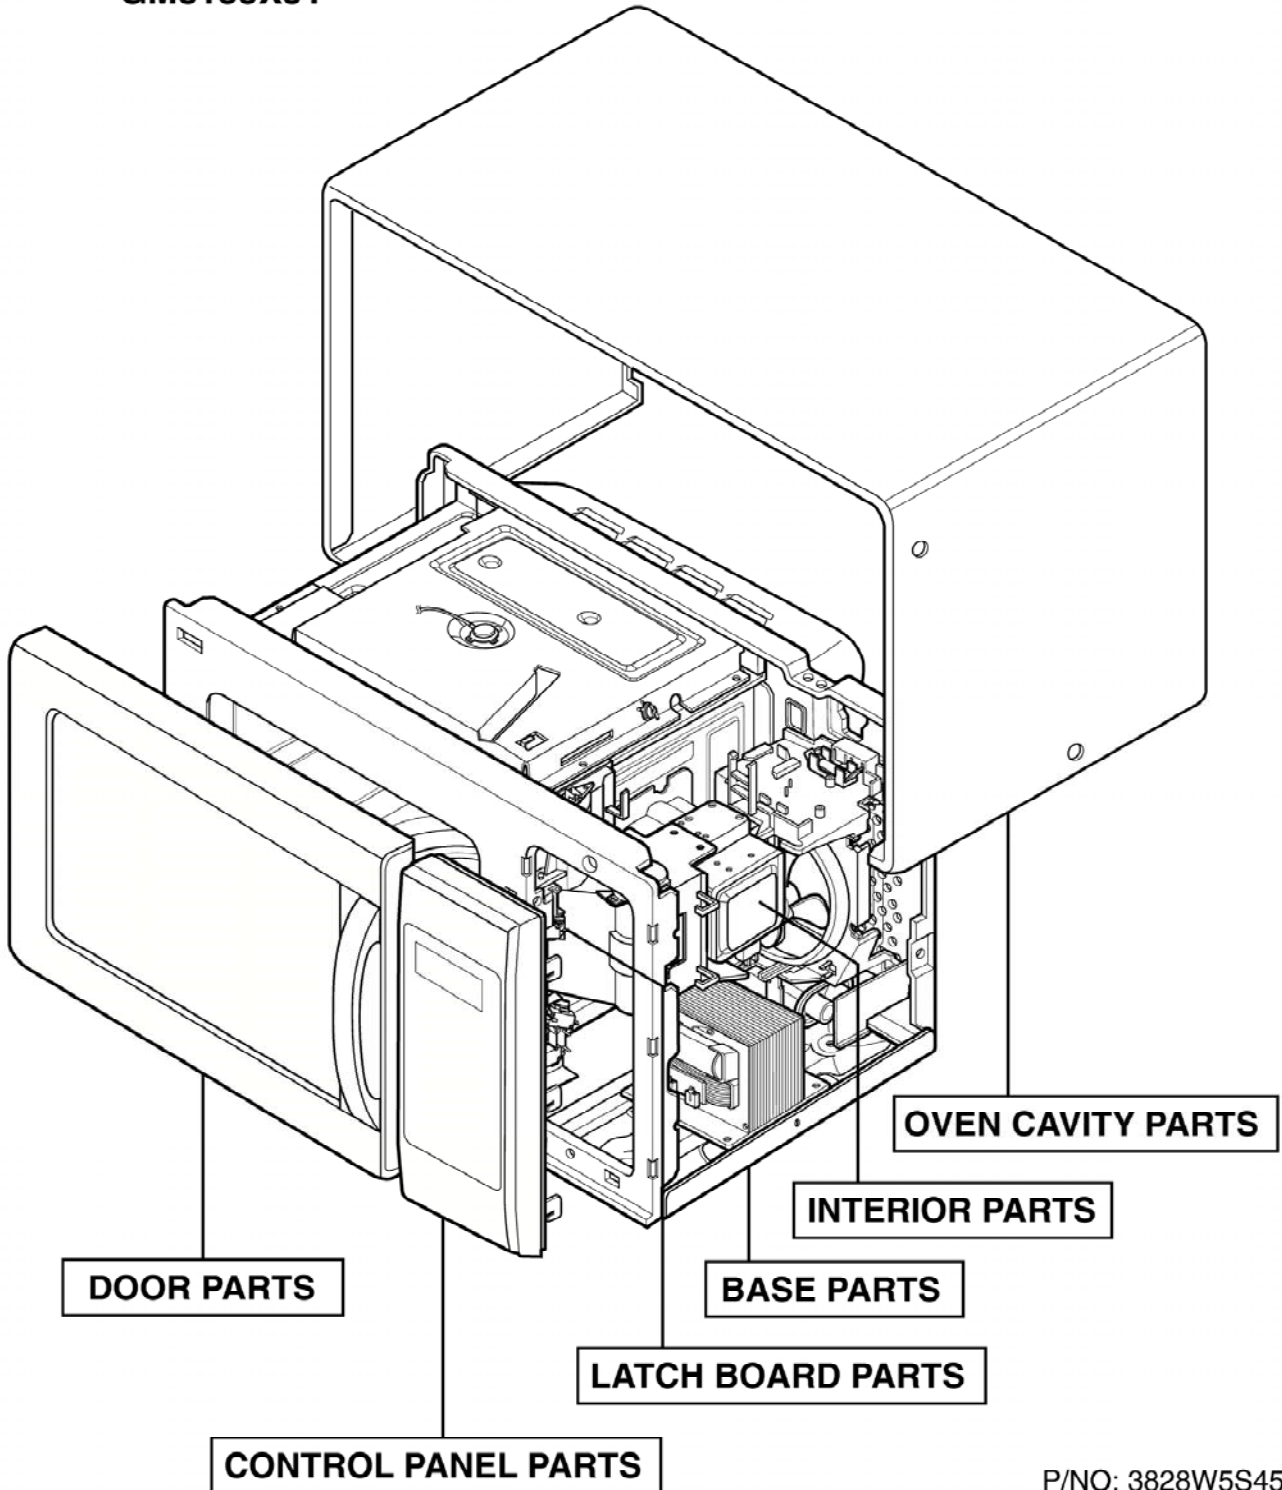

This Owner's Manual is provided and hosted by Appliance Factory Parts.

WHIRLPOOL GM8155XJT Owner's Manual

[Shop genuine replacement parts for WHIRLPOOL
GM8155XJT](#)

DOOR PARTS

[Find Your WHIRLPOOL Microwave Parts - Select From 1350 Models](#)

----- Manual continues below -----

EXPLODED VIEW

INTRODUCTION

Model : GM8155XJB
GM8155XJQ
GM8155XJT

P/NO: 3828W5S4596

DOOR PARTS

CONTROL PANEL PARTS

OVEN CAVITY PARTS

SUCTION GUIDE PARTS

INTERIOR PARTS (I)

Model: GM8155XJB 0
GM8155XJQ 0
GM8155XJT 0

Check the rating label of **Model** and order SVC parts according to the **Model No. E.C.N.**

INTERIOR PARTS (II)

Model: GM8155XJB 1
GM8155XJQ 1
GM8155XJT 1

Check the rating label of **Model** and order SVC parts according to the **Model No. E.C.N.**

BASE PLATE PARTS

SENSOR PARTS