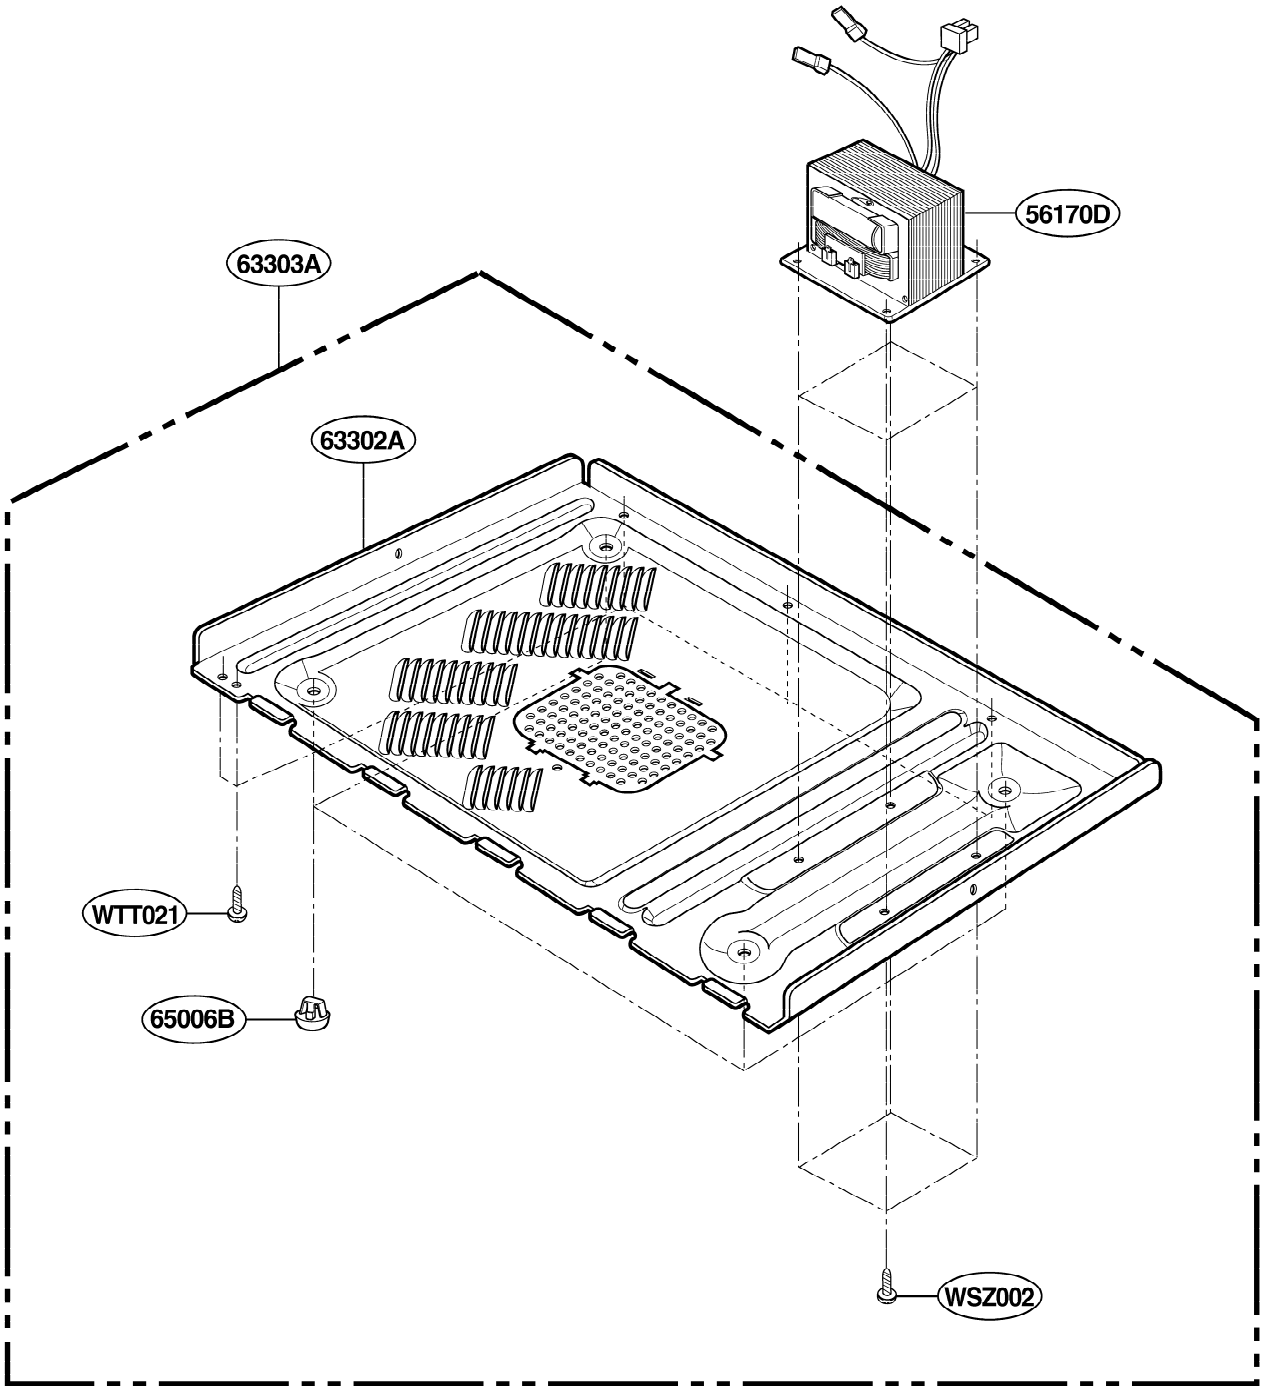

EXPLODED VIEW

INTRODUCTION

Model : GM8155XJB
GM8155XJQ
GM8155XJT

P/NO: 3828W5S4596

DOOR PARTS

CONTROL PANEL PARTS

OVEN CAVITY PARTS

SUCTION GUIDE PARTS

INTERIOR PARTS (I)

Model: GM8155XJB 0
GM8155XJQ 0
GM8155XJT 0

Check the rating label of **Model** and order SVC parts according to the **Model No. E.C.N.**

INTERIOR PARTS (II)

Model: GM8155XJB 1
GM8155XJQ 1
GM8155XJT 1

Check the rating label of **Model** and order SVC parts according to the **Model No. E.C.N.**

BASE PLATE PARTS

SENSOR PARTS