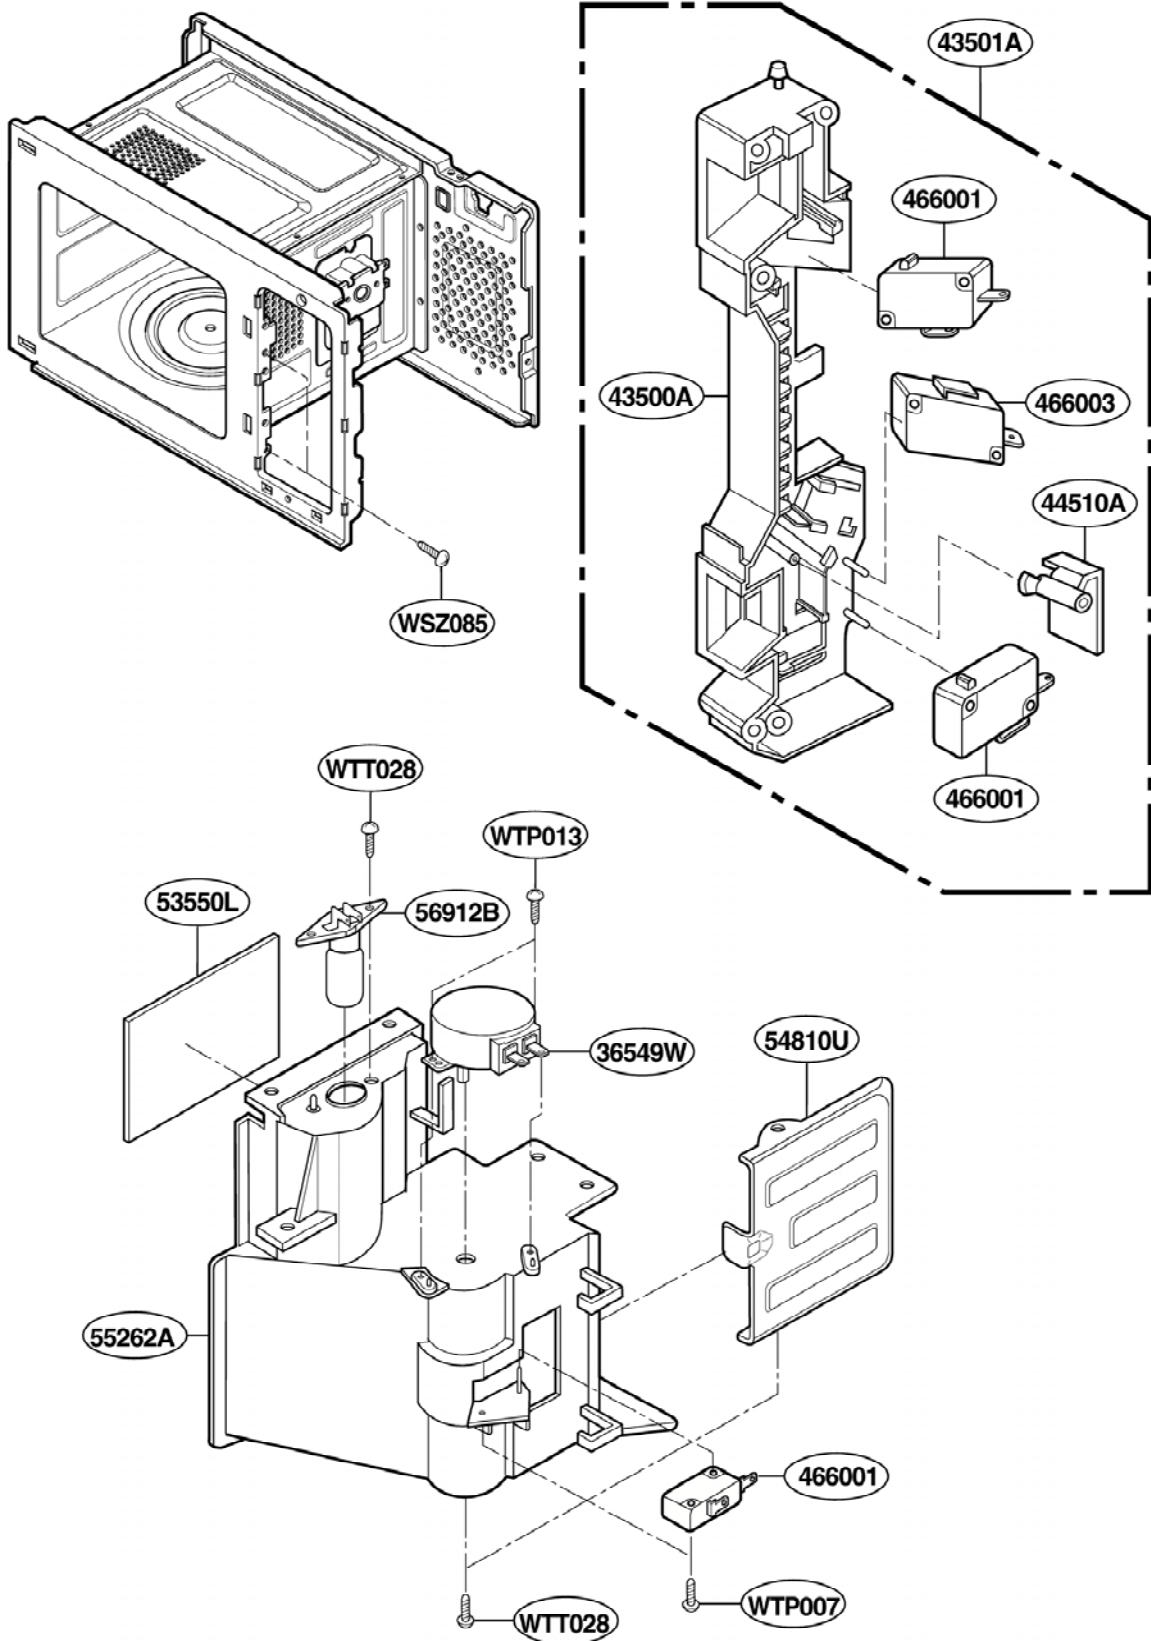

----- Manual continues below -----

EXPLODED VIEW

INTRODUCTION

Model : GM8155XJB
GM8155XJQ
GM8155XJT

P/NO: 3828W5S4596

DOOR PARTS

CONTROL PANEL PARTS

OVEN CAVITY PARTS

SUCTION GUIDE PARTS

INTERIOR PARTS (I)

Model: GM8155XJB 0
GM8155XJQ 0
GM8155XJT 0

Check the rating label of **Model** and order SVC parts according to the **Model No. E.C.N.**

INTERIOR PARTS (II)

Model: GM8155XJB 1
GM8155XJQ 1
GM8155XJT 1

Check the rating label of **Model** and order SVC parts according to the **Model No. E.C.N.**

BASE PLATE PARTS

SENSOR PARTS