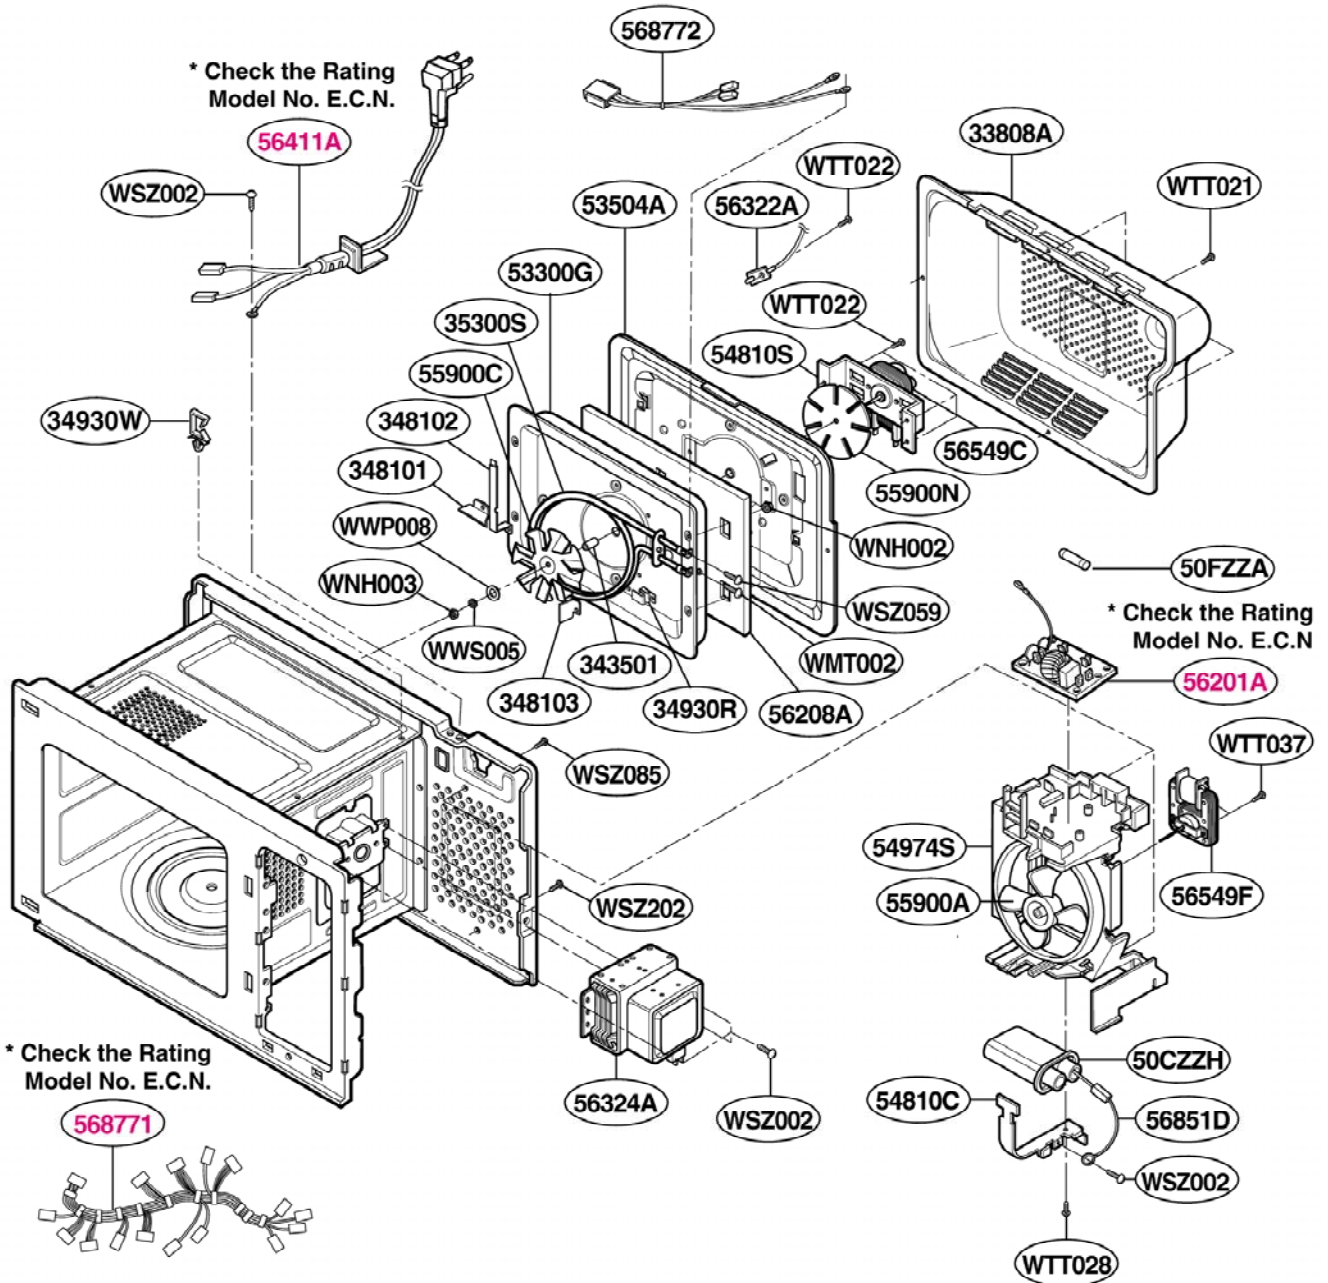

----- Manual continues below -----

EXPLODED VIEW

INTRODUCTION

Model : GM8155XJB
GM8155XJQ
GM8155XJT

P/NO: 3828W5S4596

DOOR PARTS

CONTROL PANEL PARTS

OVEN CAVITY PARTS

SUCTION GUIDE PARTS

INTERIOR PARTS (I)

Model: GM8155XJB 0
GM8155XJQ 0
GM8155XJT 0

Check the rating label of **Model** and order SVC parts according to the **Model No. E.C.N.**

INTERIOR PARTS (II)

Model: GM8155XJB 1
GM8155XJQ 1
GM8155XJT 1

Check the rating label of **Model** and order SVC parts according to the **Model No. E.C.N.**

BASE PLATE PARTS

SENSOR PARTS