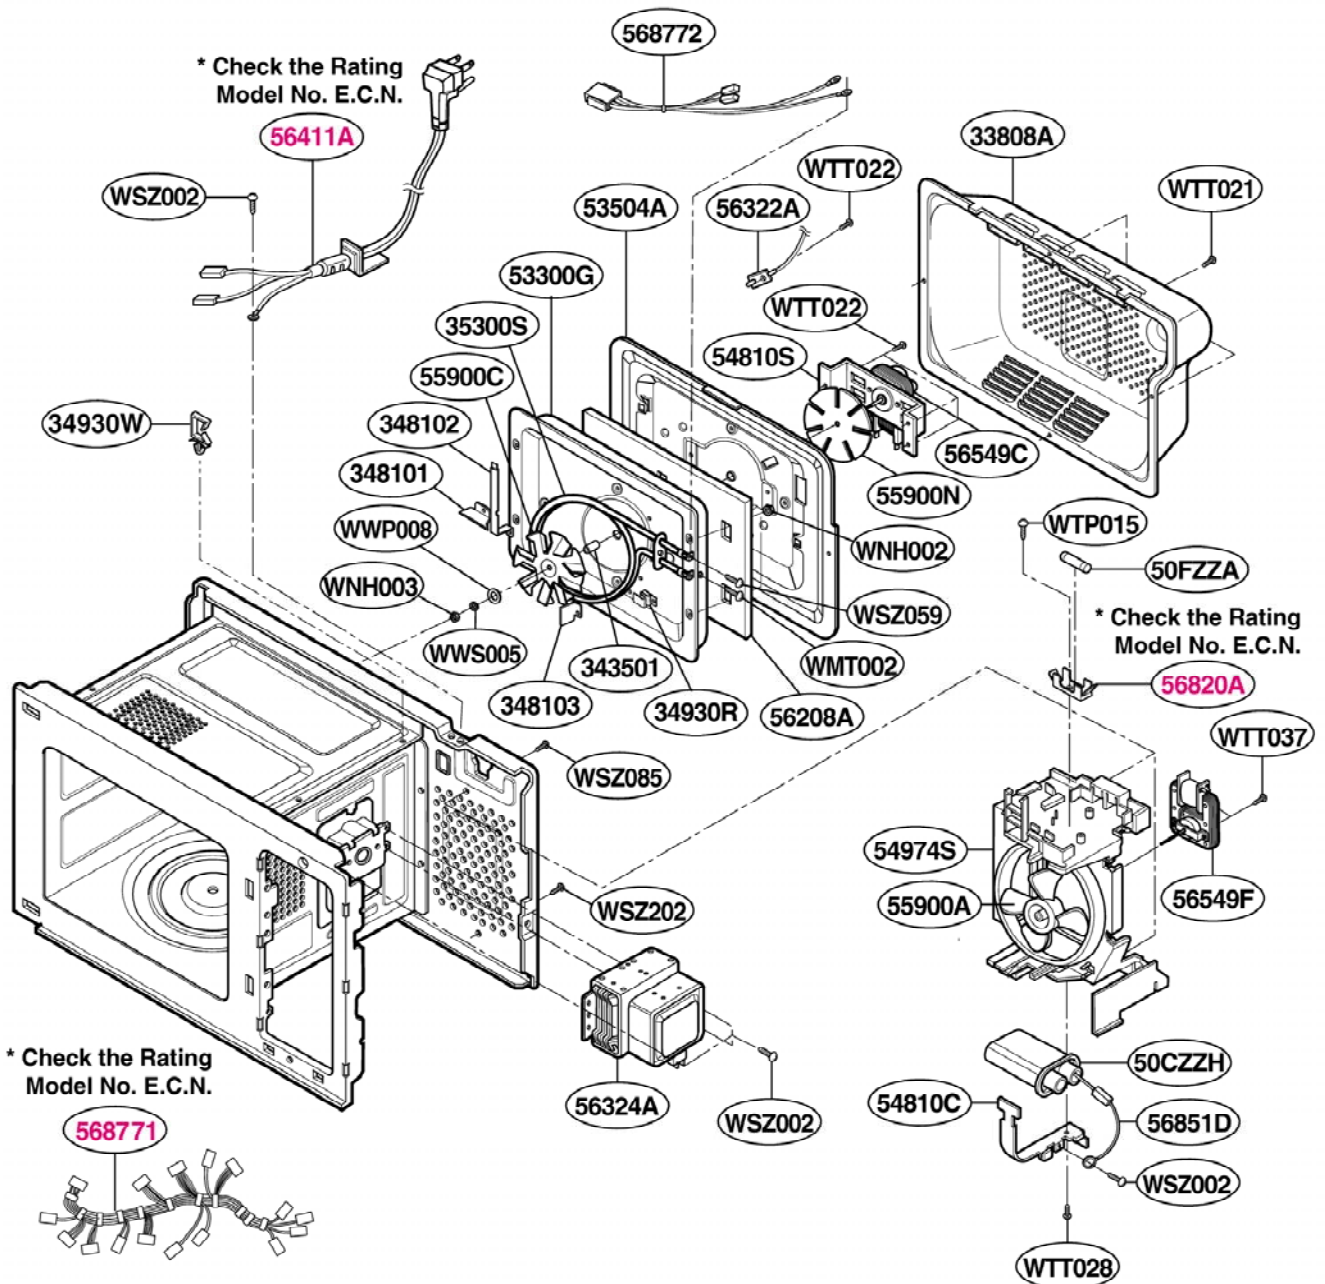

----- Manual continues below -----

EXPLODED VIEW

INTRODUCTION

Model : GM8155XJB
GM8155XJQ
GM8155XJT

P/NO: 3828W5S4596

DOOR PARTS

CONTROL PANEL PARTS

OVEN CAVITY PARTS

SUCTION GUIDE PARTS

INTERIOR PARTS (I)

Model: GM8155XJB 0
GM8155XJQ 0
GM8155XJT 0

Check the rating label of **Model** and order SVC parts according to the **Model No. E.C.N.**

INTERIOR PARTS (II)

Model: GM8155XJB 1
GM8155XJQ 1
GM8155XJT 1

Check the rating label of **Model** and order SVC parts according to the **Model No. E.C.N.**

BASE PLATE PARTS

SENSOR PARTS