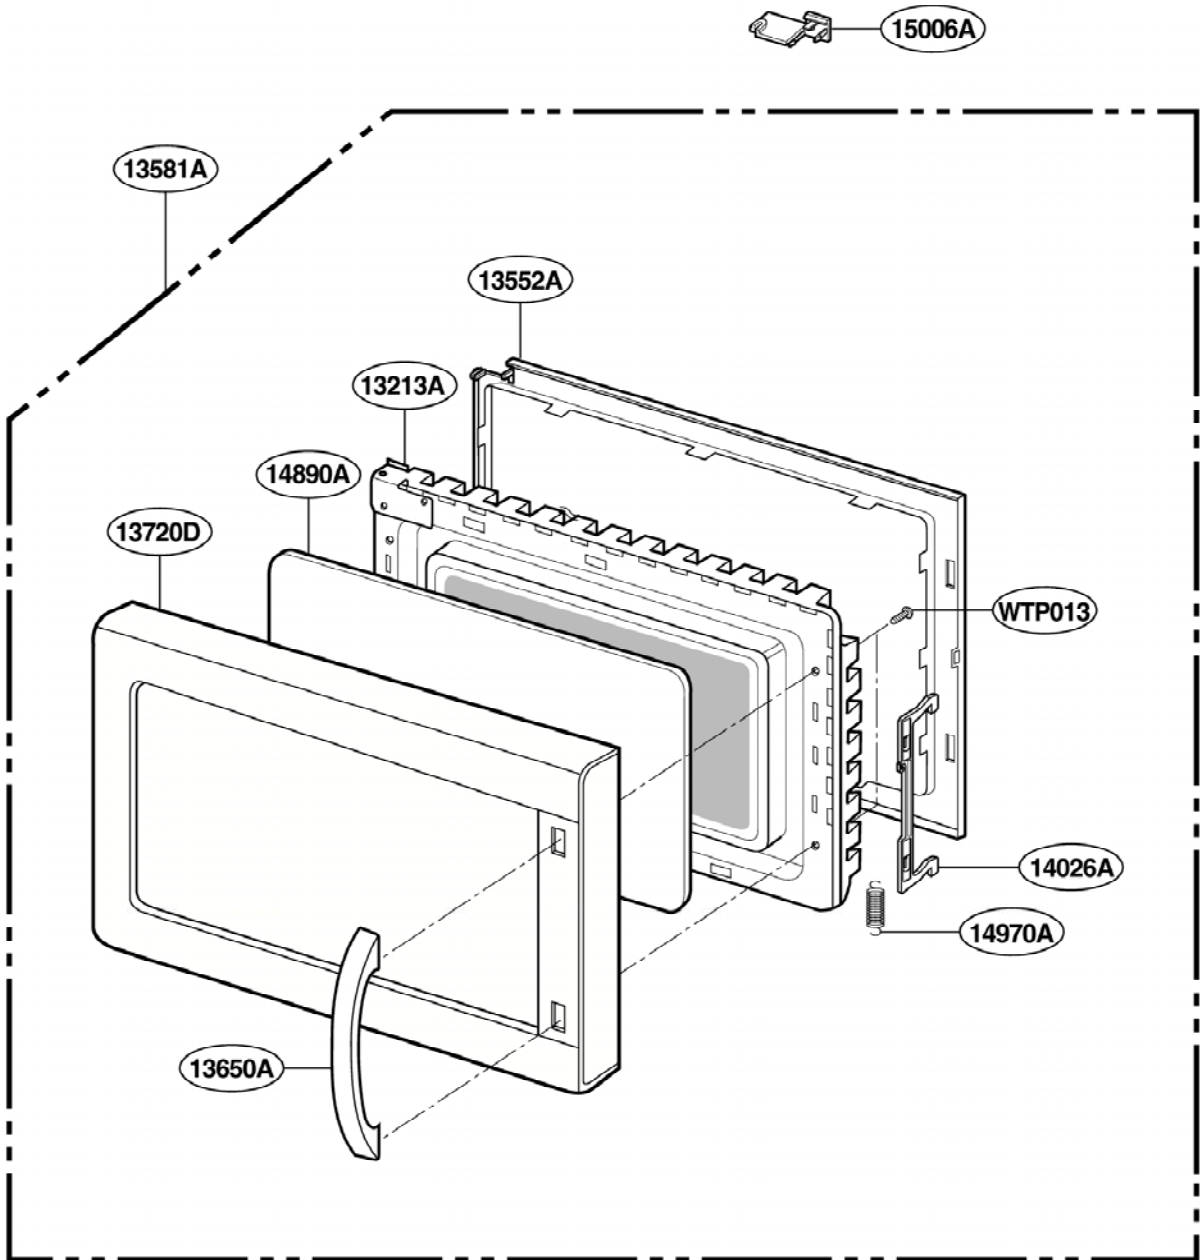

----- Manual continues below -----

EXPLODED VIEW

INTRODUCTION

Model : GM8155XJB
GM8155XJQ
GM8155XJT

P/NO: 3828W5S4596

DOOR PARTS

CONTROL PANEL PARTS

OVEN CAVITY PARTS

SUCTION GUIDE PARTS

INTERIOR PARTS (I)

Model: GM8155XJB 0
GM8155XJQ 0
GM8155XJT 0

Check the rating label of **Model** and order SVC parts according to the **Model No. E.C.N.**

INTERIOR PARTS (II)

Model: GM8155XJB 1
GM8155XJQ 1
GM8155XJT 1

Check the rating label of **Model** and order SVC parts according to the **Model No. E.C.N.**

BASE PLATE PARTS

SENSOR PARTS