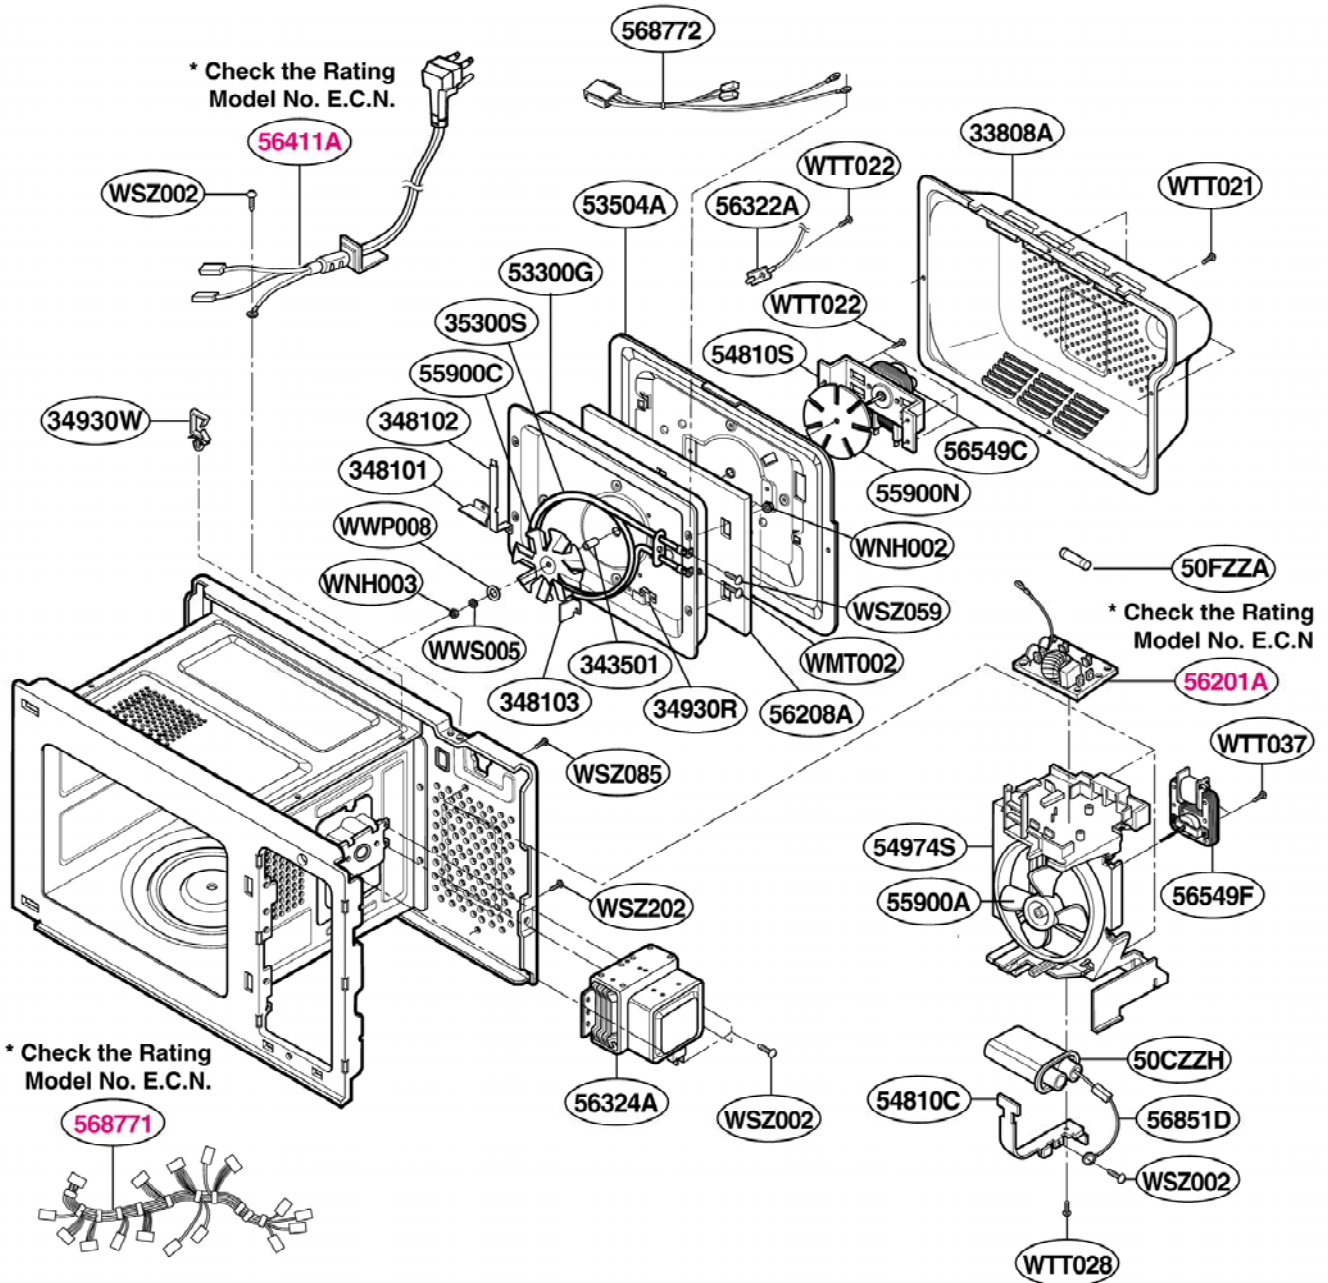

EXPLODED VIEW

INTRODUCTION

Model : GM8155XJB
GM8155XJQ
GM8155XJT

P/NO: 3828W5S4596

DOOR PARTS

CONTROL PANEL PARTS

OVEN CAVITY PARTS

SUCTION GUIDE PARTS

INTERIOR PARTS (I)

Model: GM8155XJB 0
GM8155XJQ 0
GM8155XJT 0

Check the rating label of **Model** and order SVC parts according to the **Model No. E.C.N.**

INTERIOR PARTS (II)

Model: GM8155XJB 1
GM8155XJQ 1
GM8155XJT 1

Check the rating label of **Model** and order SVC parts according to the **Model No. E.C.N.**

BASE PLATE PARTS

SENSOR PARTS