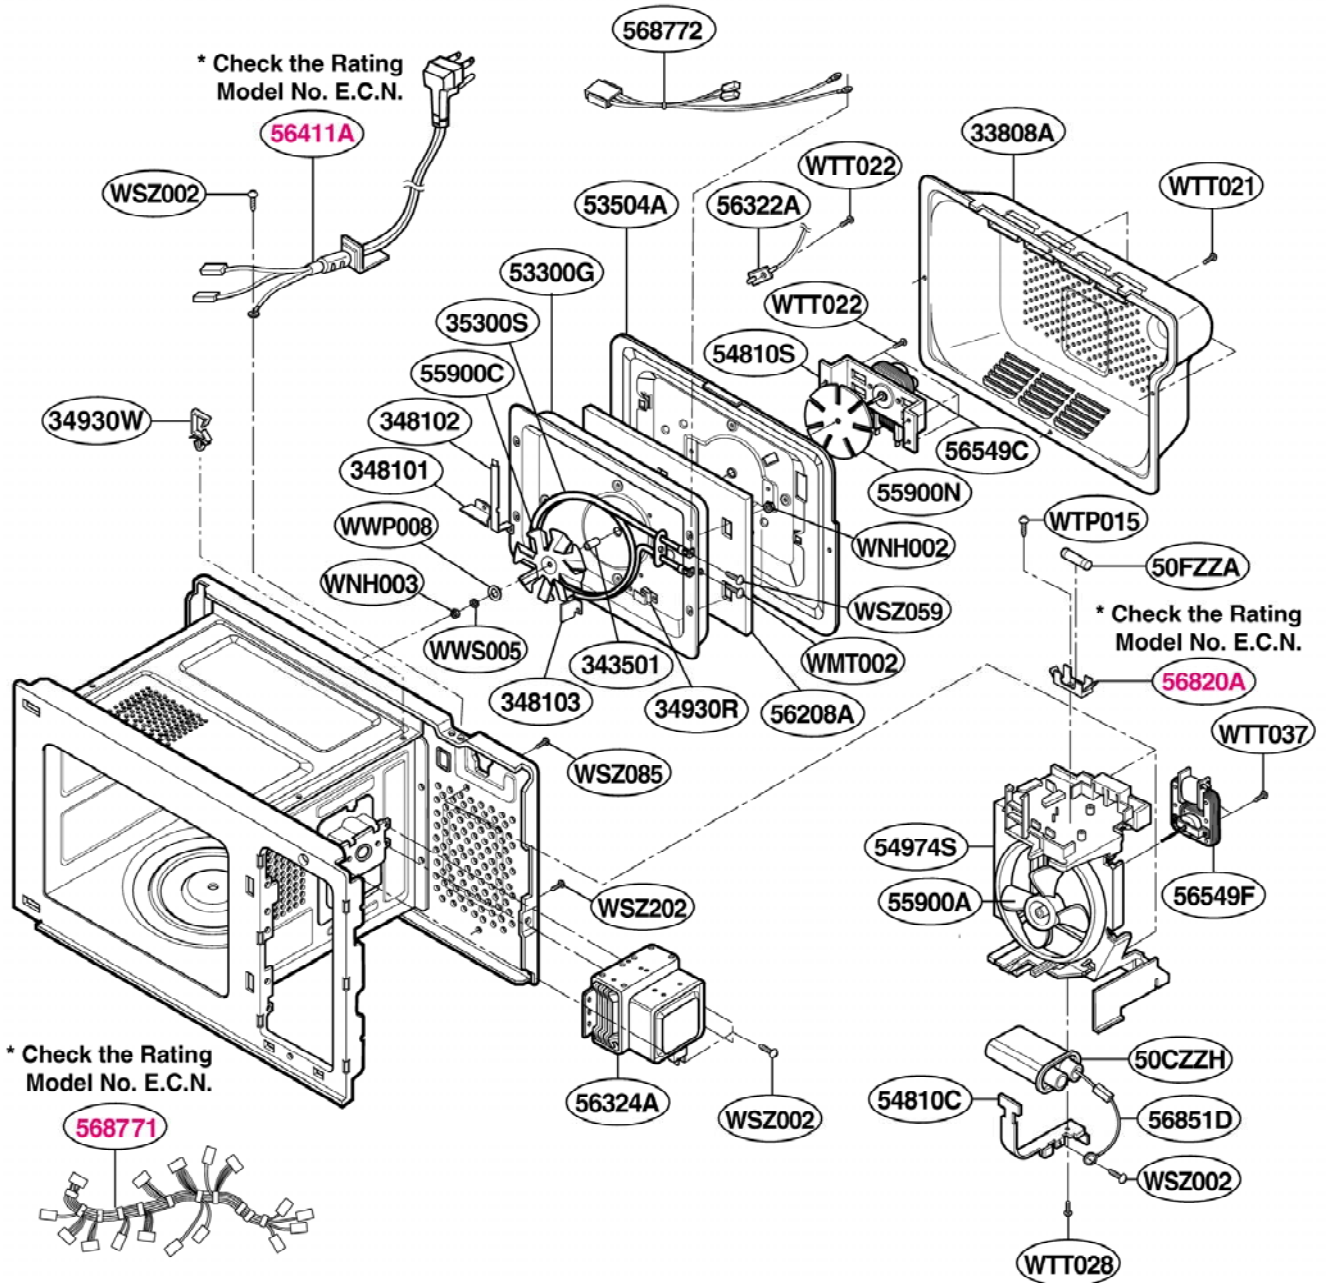

EXPLODED VIEW

INTRODUCTION

Model : GM8155XJB
GM8155XJQ
GM8155XJT

P/NO: 3828W5S4596

DOOR PARTS

CONTROL PANEL PARTS

OVEN CAVITY PARTS

SUCTION GUIDE PARTS

INTERIOR PARTS (I)

Model: GM8155XJB 0
GM8155XJQ 0
GM8155XJT 0

Check the rating label of **Model** and order SVC parts according to the **Model No. E.C.N.**

INTERIOR PARTS (II)

Model: GM8155XJB 1
GM8155XJQ 1
GM8155XJT 1

Check the rating label of **Model** and order SVC parts according to the **Model No. E.C.N.**

BASE PLATE PARTS

SENSOR PARTS