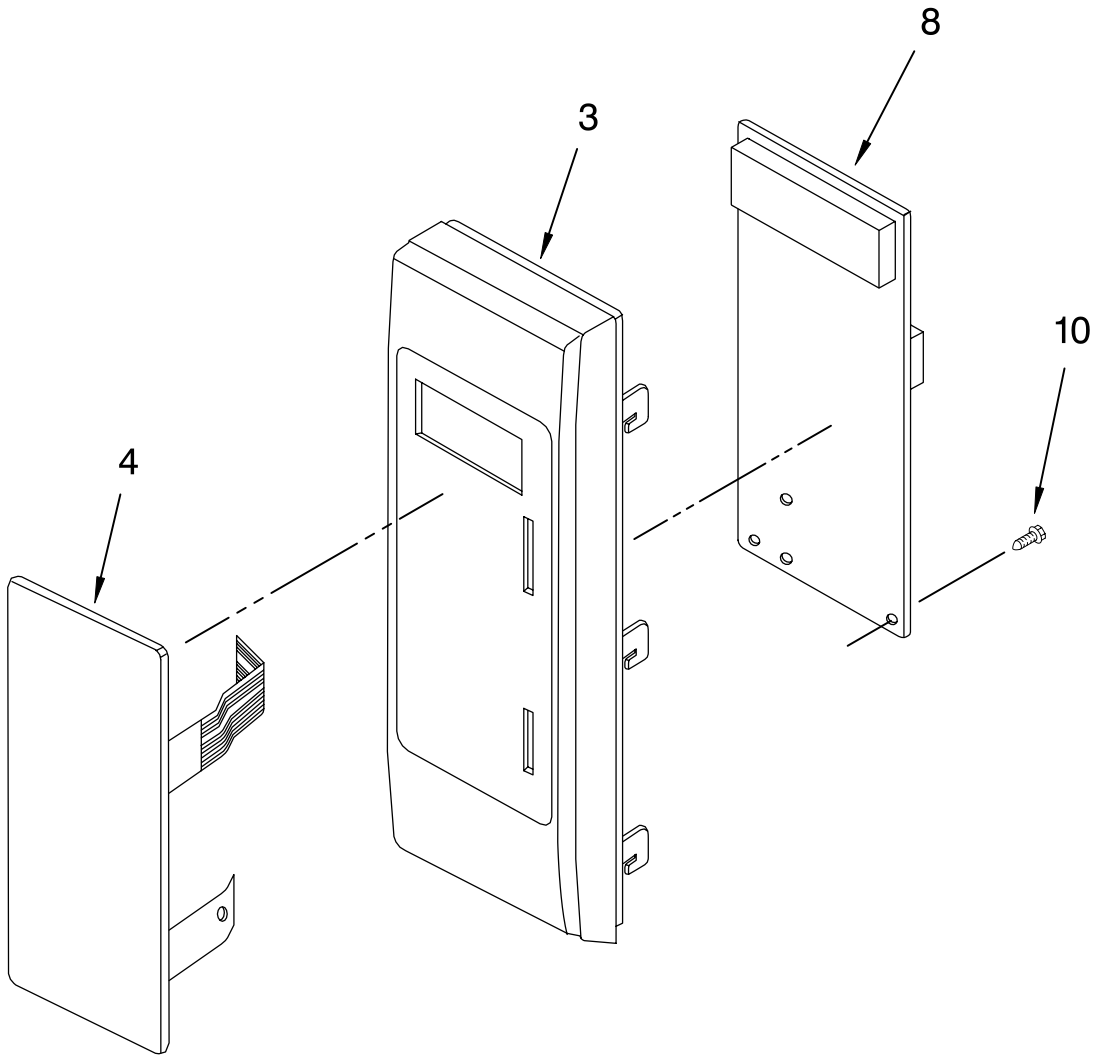

CONTROL PANEL PARTS

For Models: GM8155XJB0, GM8155XJQ0, GM8155XJT0
(Black) (White) (Biscuit)

Illus. No.	Part No.	DESCRIPTION
3		Control Panel
	8183570	Black
	8183571	White
4	8183676	Biscuit
		Membrane
	8183587	Black
	8183588	White
8	8183810	Biscuit
		Microcomputer
	8183589	Microcomputer
10	4358451	Screw

FOR ORDERING INFORMATION REFER TO PARTS PRICE LIST