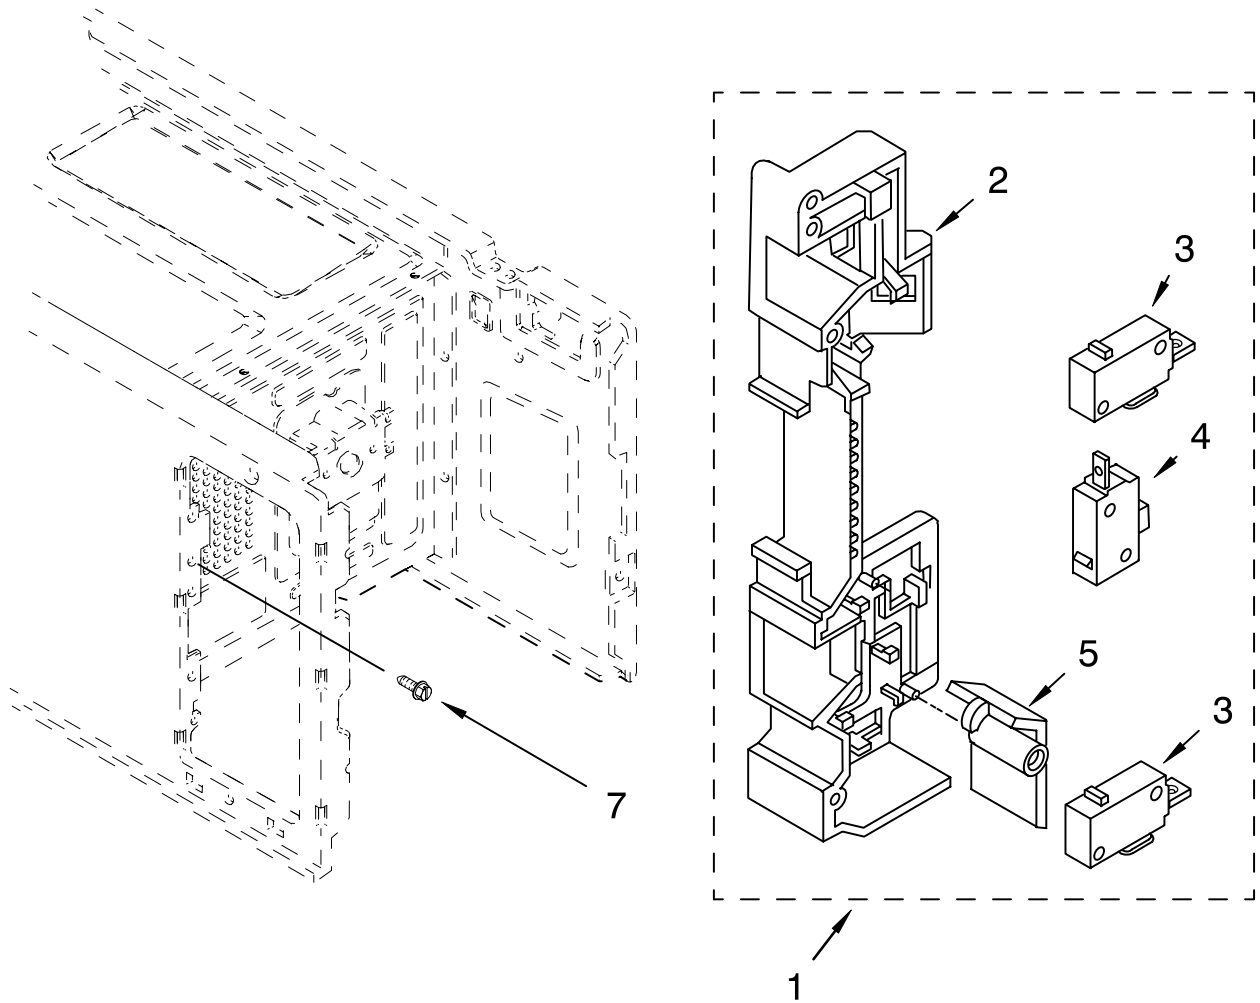

FOR ORDERING INFORMATION REFER TO PARTS PRICE LIST

BASE PLATE PARTS

For Models: GM8155XJB0, GM8155XJQ0, GM8155XJT0
(Black) (White) (Biscuit)

Illus. No.	Part No.	DESCRIPTION
1	8183568	Plate, Base
2	8172082	Transformer
3	8171902	Cap
5	4358192	Screw
7	4358489	Screw

FOR ORDERING INFORMATION REFER TO PARTS PRICE LIST

LATCH BOARD PARTS

For Models: GM8155XJB0, GM8155XJQ0, GM8155XJT0
 (Black) (White) (Biscuit)

Illus. No.	Part No.	DESCRIPTION
1		Assembly, Latch (Non-Serviceable)
2	8183558	Latch Board
3	8183561	Micro Switch
4	8183562	Micro Switch
5	4358795	Lever, Switch
7	4358271	Screw