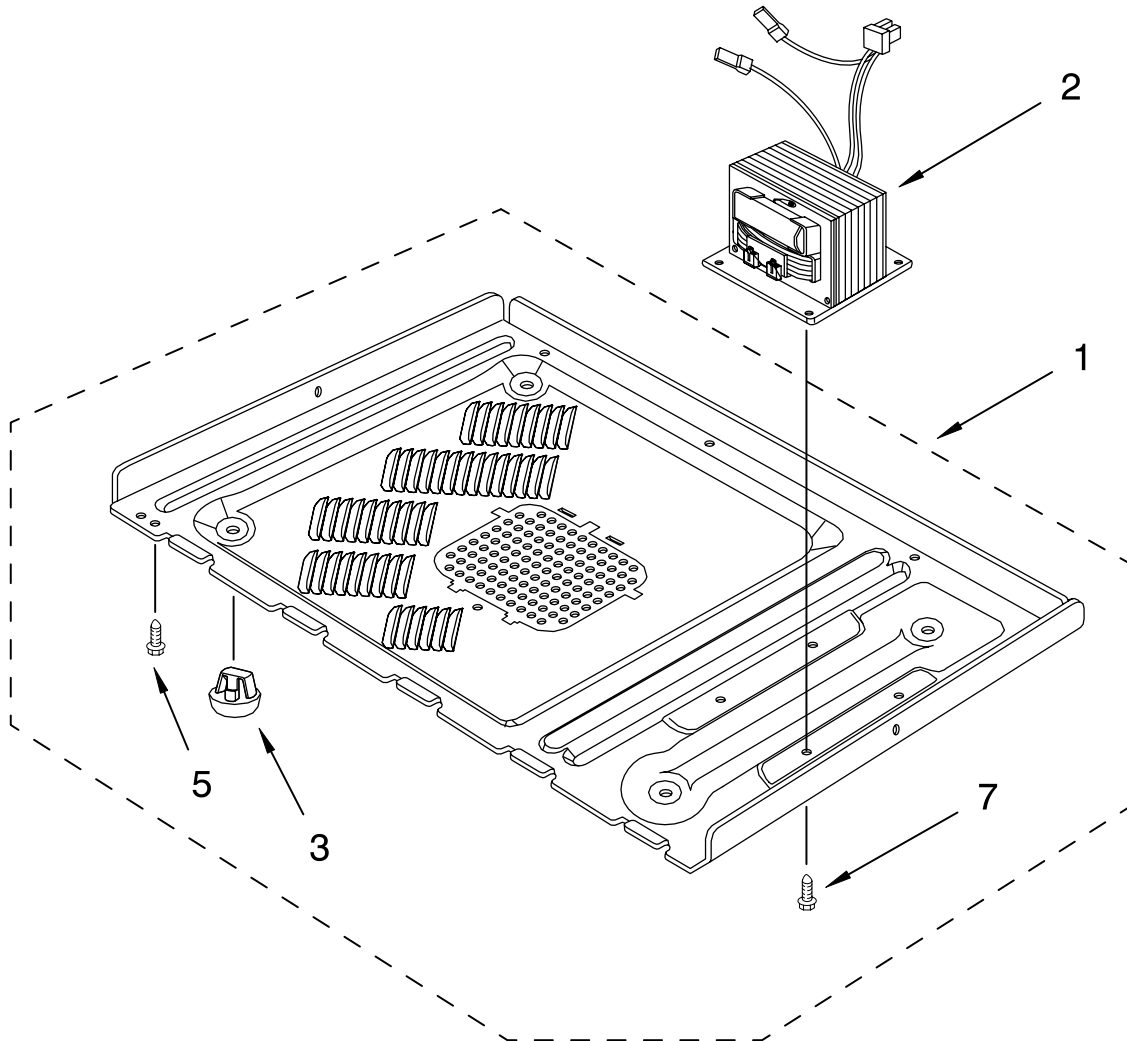

OVEN CAVITY PARTS

For Models: GM8155XJB0, GM8155XJQ0, GM8155XJT0
(Black) (White) (Biscuit)

Illus. No.	Part No.	DESCRIPTION	Illus. No.	Part No.	DESCRIPTION	Illus. No.	Part No.	DESCRIPTION
1	8183555	Outer Case	4	8183559	Glass, Lamp	12	4358829	Screw
	8183556	Black	6	8171863	Shaft, Turntable		4358362	Black
	8183695	White	7	8183560	Ring Assembly			WH/BT
	8183695	Biscuit	8	8172138	Tray	13	4358188	Screw
2	8183557	Canopy	9	8172251	Rack	15	4358045	Screw
3	8183554	Motor, Turntable	10	4358192	Screw	16	8172250	Pan, Drip

FOR ORDERING INFORMATION REFER TO PARTS PRICE LIST

BASE PLATE PARTS

For Models: GM8155XJB0, GM8155XJQ0, GM8155XJT0
(Black) (White) (Biscuit)

Illus. No.	Part No.	DESCRIPTION
1	8183568	Plate, Base
2	8172082	Transformer
3	8171902	Cap
5	4358192	Screw
7	4358489	Screw