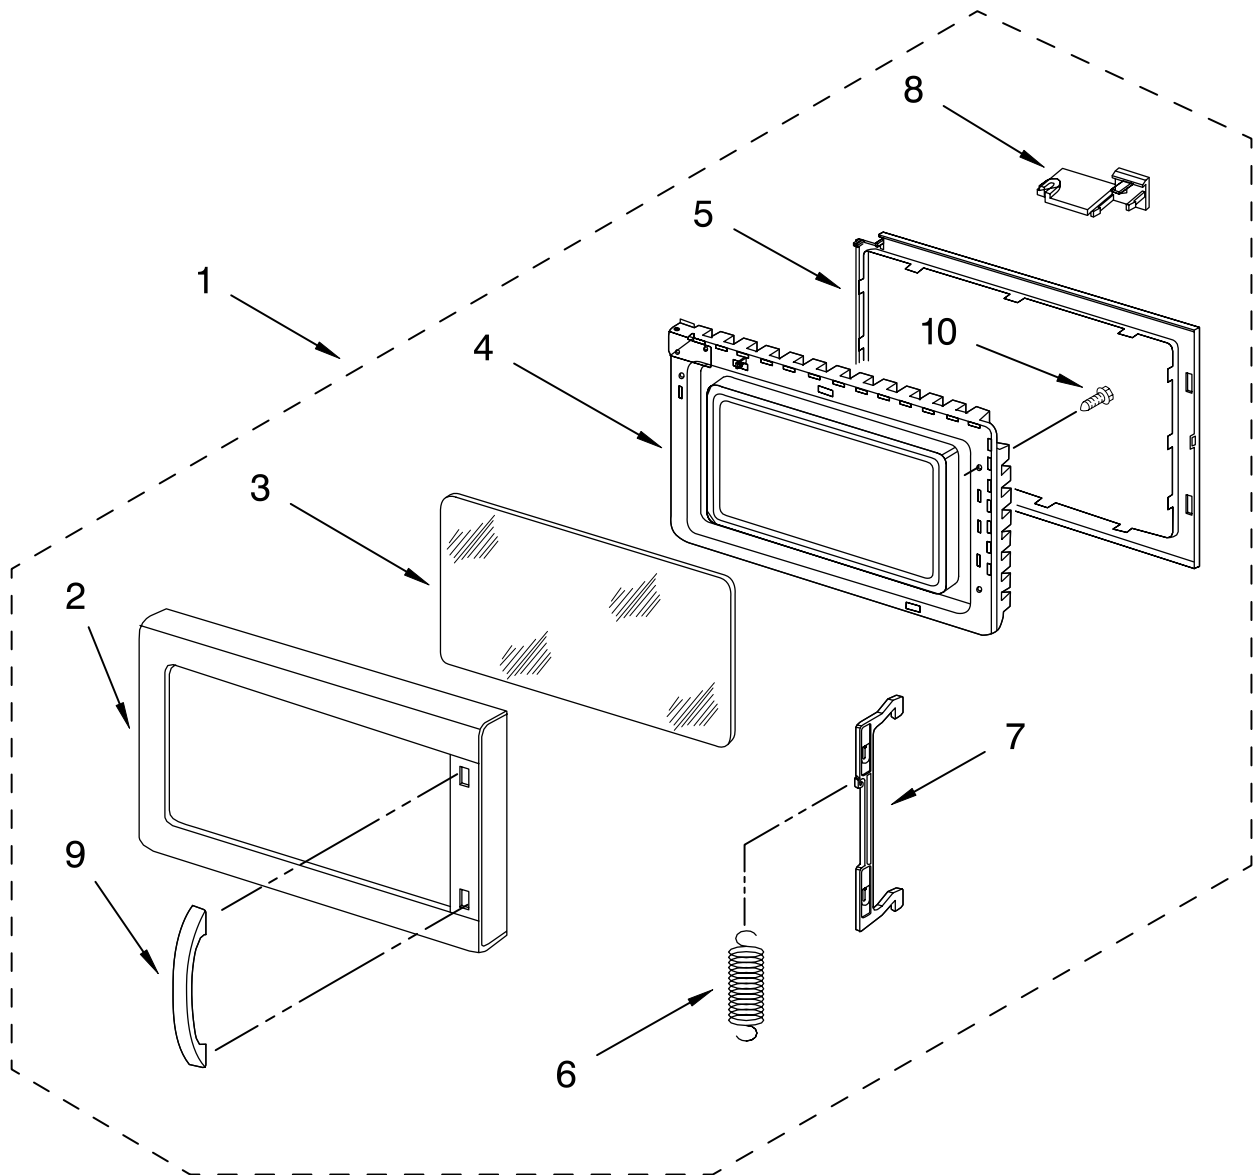

FOR ORDERING INFORMATION REFER TO PARTS PRICE LIST

LATCH BOARD PARTS

For Models: GM8155XJB0, GM8155XJQ0, GM8155XJT0
 (Black) (White) (Biscuit)

Illus. No.	Part No.	DESCRIPTION
1		Assembly, Latch (Non-Serviceable)
2	8183558	Latch Board
3	8183561	Micro Switch
4	8183562	Micro Switch
5	4358795	Lever, Switch
7	4358271	Screw

FOR ORDERING INFORMATION REFER TO PARTS PRICE LIST

CONTROL PANEL PARTS

For Models: GM8155XJB0, GM8155XJQ0, GM8155XJT0
 (Black) (White) (Biscuit)

Illus. No.	Part No.	DESCRIPTION
3		Control Panel
	8183570	Black
	8183571	White
4	8183676	Biscuit
		Membrane
	8183587	Black
	8183588	White
8	8183810	Biscuit
		Microcomputer
	8183589	Microcomputer
10	4358451	Screw

FOR ORDERING INFORMATION REFER TO PARTS PRICE LIST

DOOR PARTS

For Models: GM8155XJB0, GM8155XJQ0, GM8155XJT0
 (Black) (White) (Biscuit)

Illus. No.	Part No.	DESCRIPTION
1		Door Assembly
	8183537	Black
	8183538	White
2	8183793	Biscuit
		Panel, Door
	8183539	Black
3	8183540	White
	8183811	Biscuit
		Glass
	8183541	Black
	8183542	White
	8183689	Biscuit