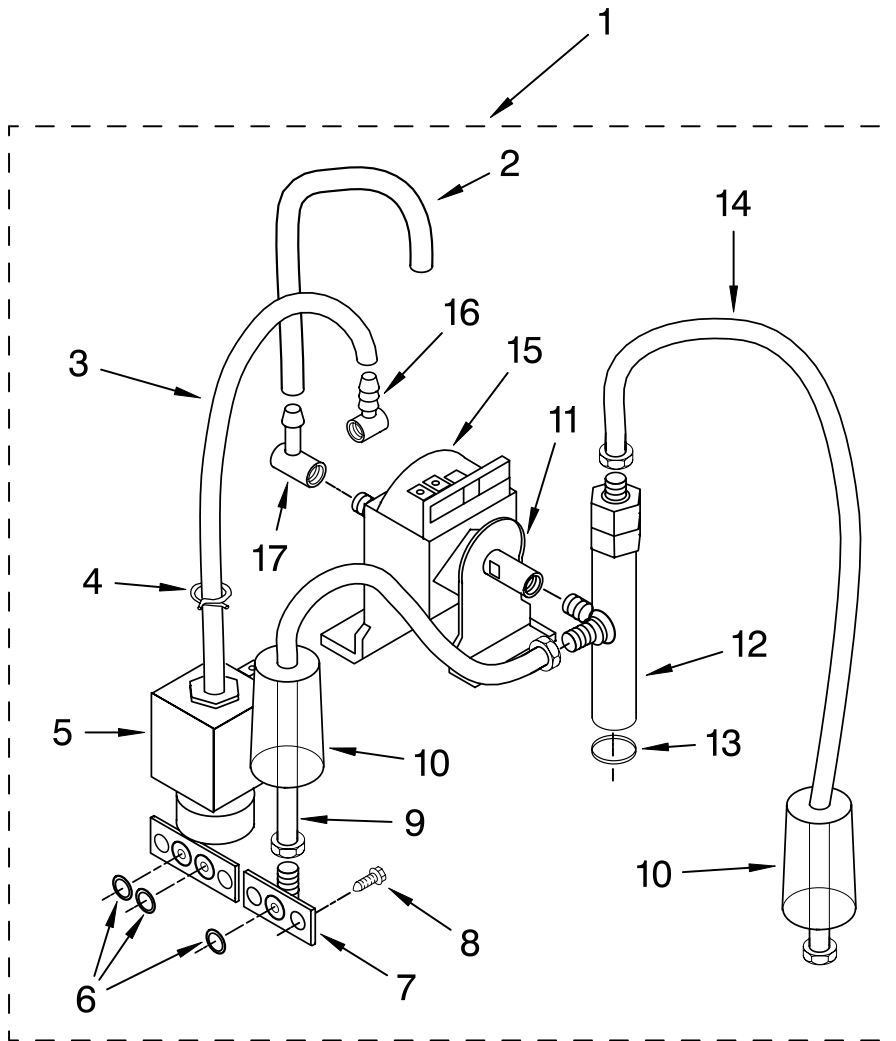

PUMP ASSEMBLY

For Models: KPES100__1, 4KPES100__1

Illus. No.	Part No.	DESCRIPTION
1	8211480	Pump Assembly
2	8211645	Pipe, Suction
3	8211646	Pipe SL
4	8211647	Clamp, Hose
5	8211482	Valve, Solenoid (3-Way)
6	8211649	Gasket

Illus. No.	Part No.	DESCRIPTION
7	8211650	Fitting, Input
8	8211651	Screw, M 5 x 12
9	8211652	Pipe Assembly
10	8211653	Protector, Pipe
11	8211654	Support, Pump (Eaton)

Illus. No.	Part No.	DESCRIPTION
12	8211655	Valve Assembly
13	8211656	Gasket, Valve
14	8211657	Pipe Assembly
15	8211658	Pump, w/Thermostat
16	8211659	Fitting, "T"
17	8211664	Connector, Pump Suction

FOR ORDERING INFORMATION REFER TO PARTS PRICE LIST