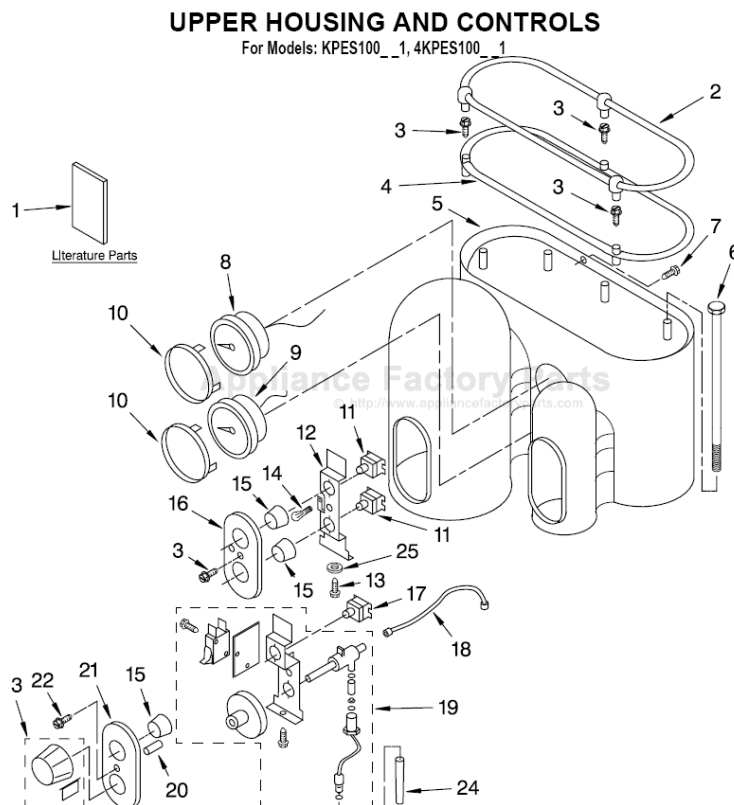

KITCHENAID KPES100 Owner's Manual

[Shop genuine replacement parts for KITCHENAID
KPES100](#)

[Find Your KITCHENAID Small Appliance Parts - Select From 538 Models](#)

----- Manual continues below -----