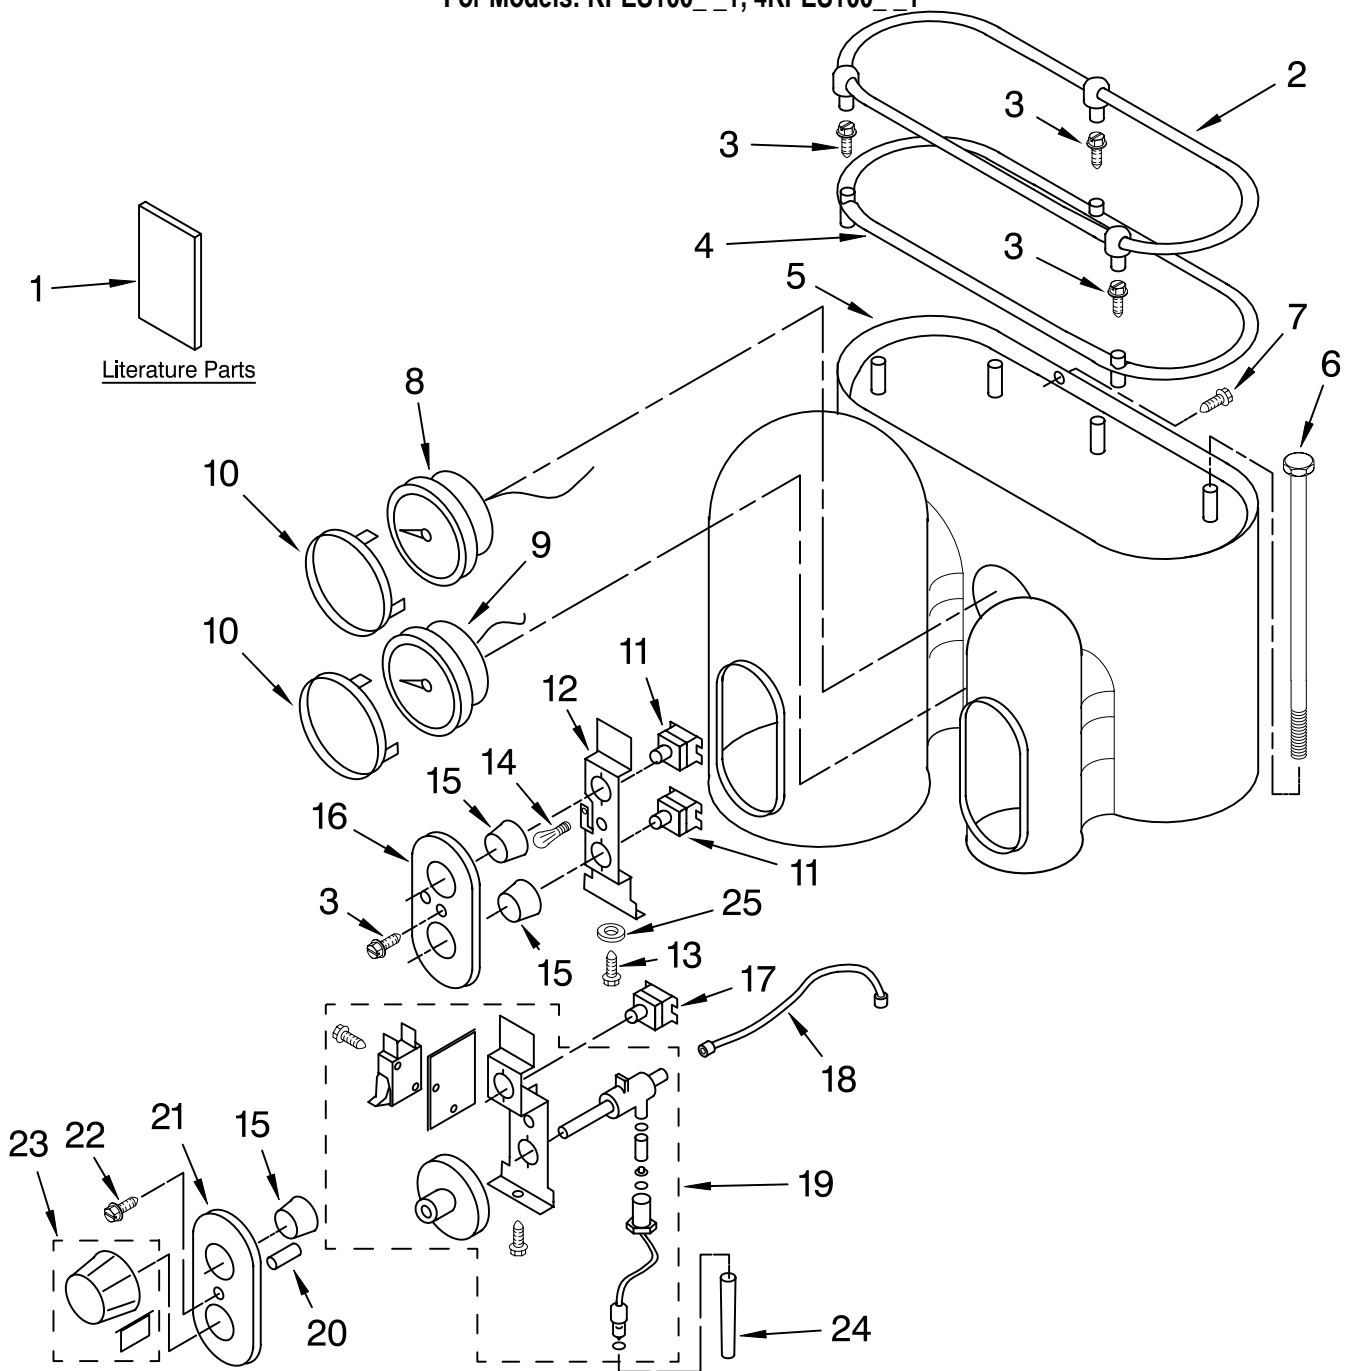

UPPER HOUSING AND CONTROLS

For Models: KPES100__1, 4KPES100__1

Illus. No.	Part No.	DESCRIPTION
1		Literature Parts
	8204574	Guide, Use & Care
	8204577	Wiring Diagram
	8204575	Service Manual
	8212135	Repair Parts List
2	4176403	Cup Guard Assembly
3	4176404	Screw
4	4176405	Lid, Tank
5		Cabinet – Upper
	4176406	Pearl Metallic
	4176407	Empire Red
	8212159	Nickel Pearl

Illus. No.	Part No.	DESCRIPTION
6	4176408	Rod
7	4176409	Screw
8	8211629	Gauge, Coffee
9	8211630	Gauge, Steam
10	4176410	Ring, Trim Gauge
11	4176411	Switch – On/Off
12	4176412	Bracket, Switch
13	4176413	Screw
14	4176414	Light & Wire Assy
15	4176420	Button, Switch