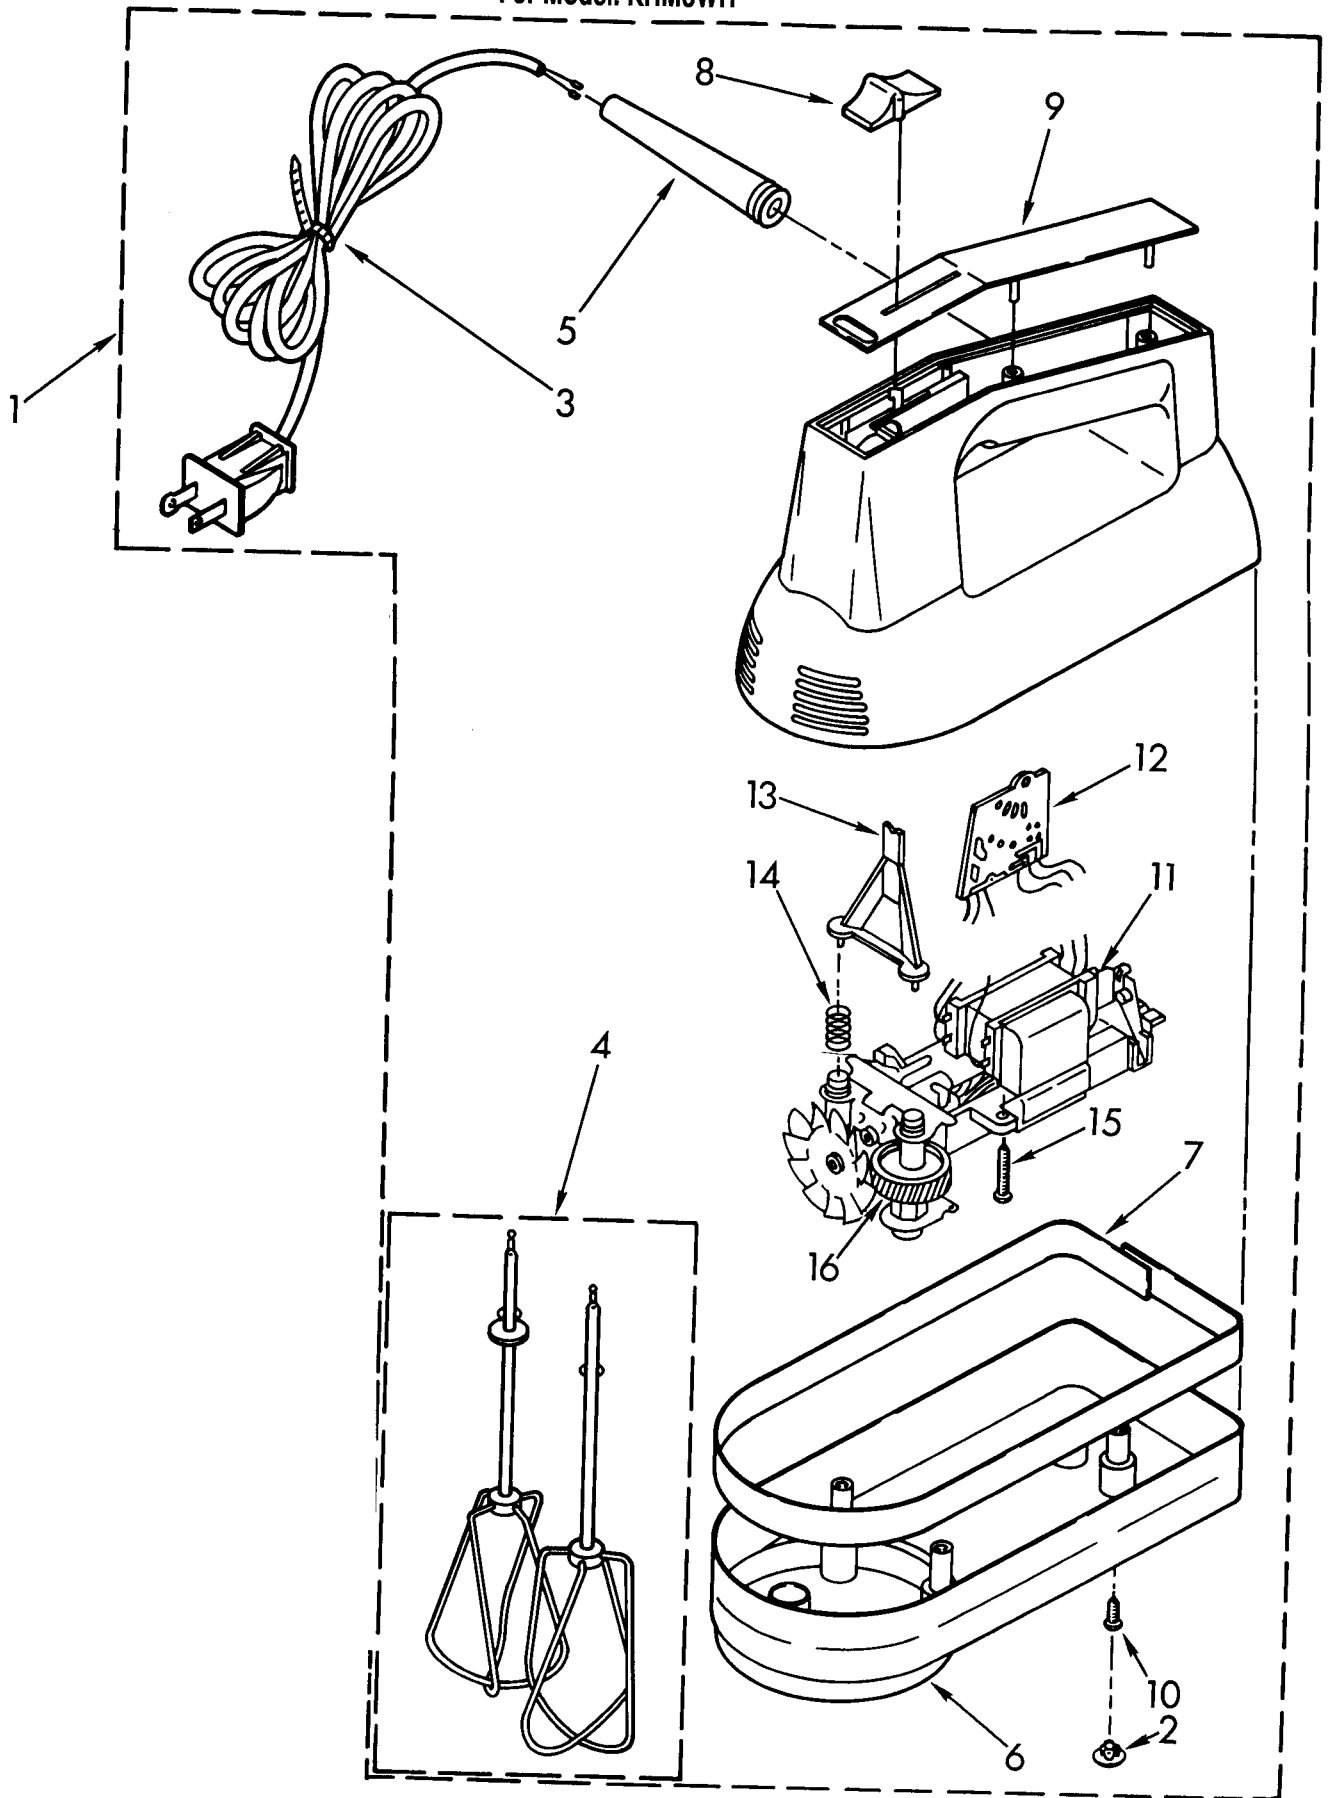

UNIT PARTS

For Model: KHM3WH

1	4176930	Unit, Complete
2	3181104	Cover, Screw (4)
3	3181105	Cord and Plug Assembly
4	3181106	Turbo-Beater Pak Inc's Rt & Lt
5	3181107	Sleeve, Power Cord
6	3181108	Cover, Lower Housing (Includes No. 2)
7	3181109	Trim Band (Silver)
8	3181112	Knob, Speed Control
9	3181113	Insert, Handle (3-Speed)
10	3181125	Screw (4) #6-19 x 1 1/4
11	3181129	Motor Asm. W/Wire Leads - 3 Speed
12	3181131	Circuit Board W/Leads - 3 Speed
13	3181133	Ejector
14	3181134	Spring, Ejector
15	3181126	Screw, Motor Mounting
16	4176219	Gear Set