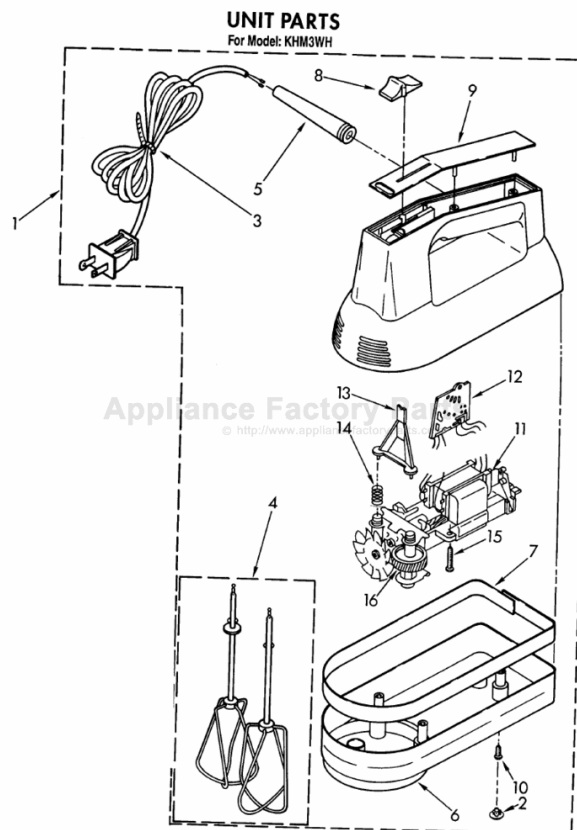

[Find Your KITCHENAID Mixer Parts - Select From 532 Models](#)

----- Manual continues below -----