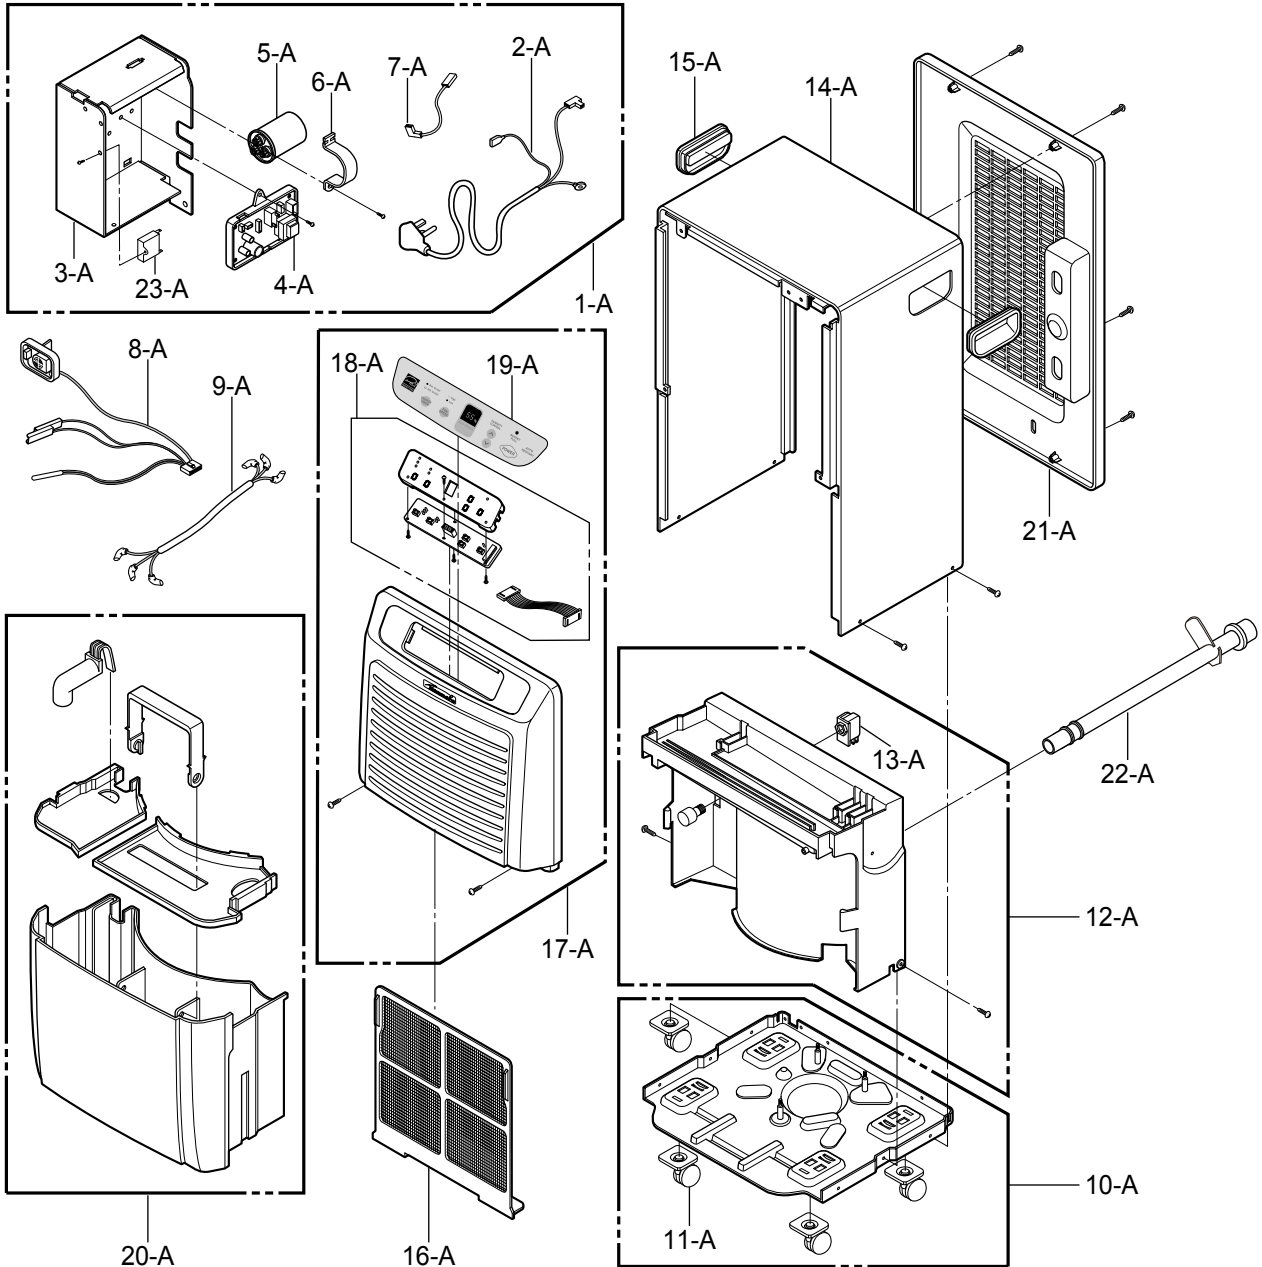

CAUTION: Use the Kenmore part number on all orders, **not** the illustration number.

OUTER CASE PARTS AND CONTROL PART

ILLUSTRATION NUMBER	PART NUMBER	DESCRIPTION
1 - A	4995A20622Z	CONTROL BOX ASSEMBLY
2 - A	6411A20001Z	POWER CORD ASSEMBLY
3 - A	4994A20079A	CONTROL BOX, SINGLE
4 - A	6871A10141B	PWB(PCB) ASSEMBLY, MAIN
5 - A	0CZZA20005J	CAPACITOR, DRAWING
6 - A	4H00442J	CLAMP CAPACITOR
7 - A	6862A20013R	HARNESS SINGLE
8 - A	6877A30013L	SENSOR ASSEMBLY
9 - A	6877A20025K	HARNESS SINGLE
10 - A	3041A10042A	BASE ASSEMBLY SINGLE
11 - A	4441A30001B	CASTER ASSEMBLY, ROLLER
12 - A	3087A10019C	DRAIN PAN, ASSEMBLY
13 - A	6600A30003C	SWITCH ASSEMBLY, MICRO
14 - A	3090A10042A	CABINET
15 - A	3650A20004A	HANDLE
16 - A	5230A20040A	AIR, FILTER
17 - A	3531A10254D	GRILLE ASSEMBLY, FRONT
18 - A	3551A20109B	COVER ASSEMBLY, DISPLAY
19 - A	3831A20079D	ESCUTCHEON
20 - A	4839A10002B	TANK ASSEMBLY, BUCKET
21 - A	3530A10193B	GRILLE, REAR
22 - A	5214A20027B	HOSE CONNECTOR
23 - A	3H00660V	CAPACITOR,FILM