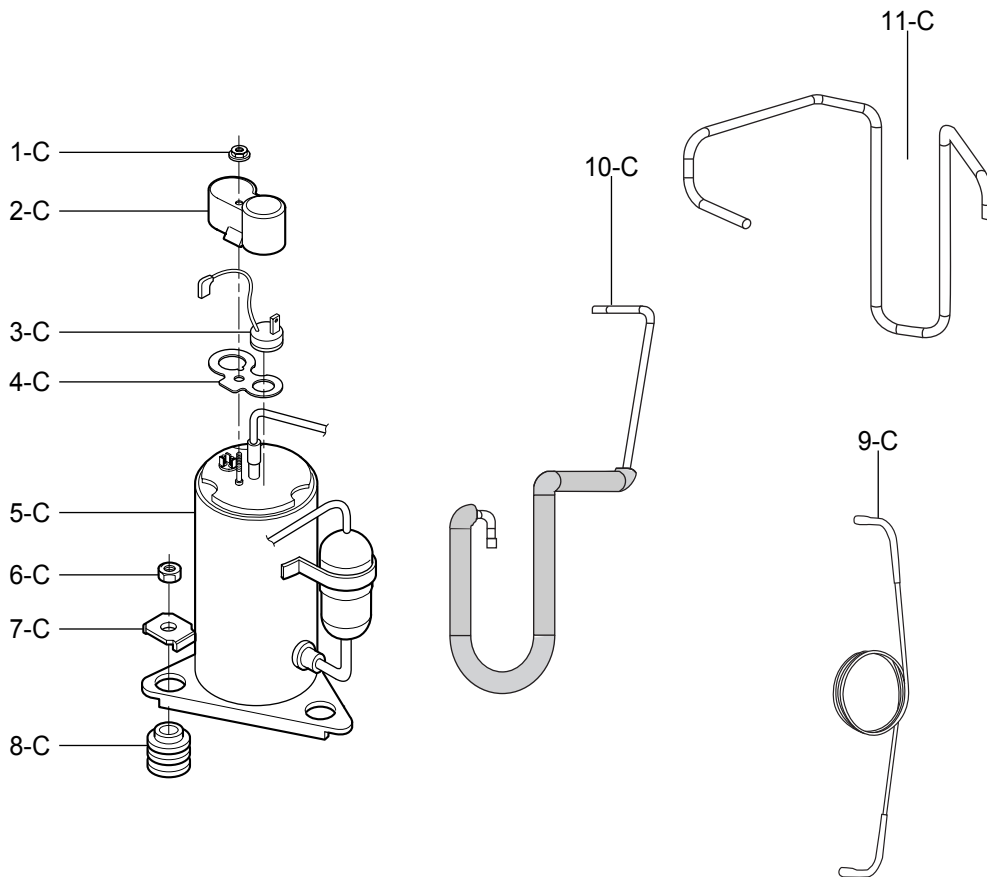

CAUTION: Use the Kenmore part number on all orders, **not** the illustration number.

COMPRESSOR PARTS