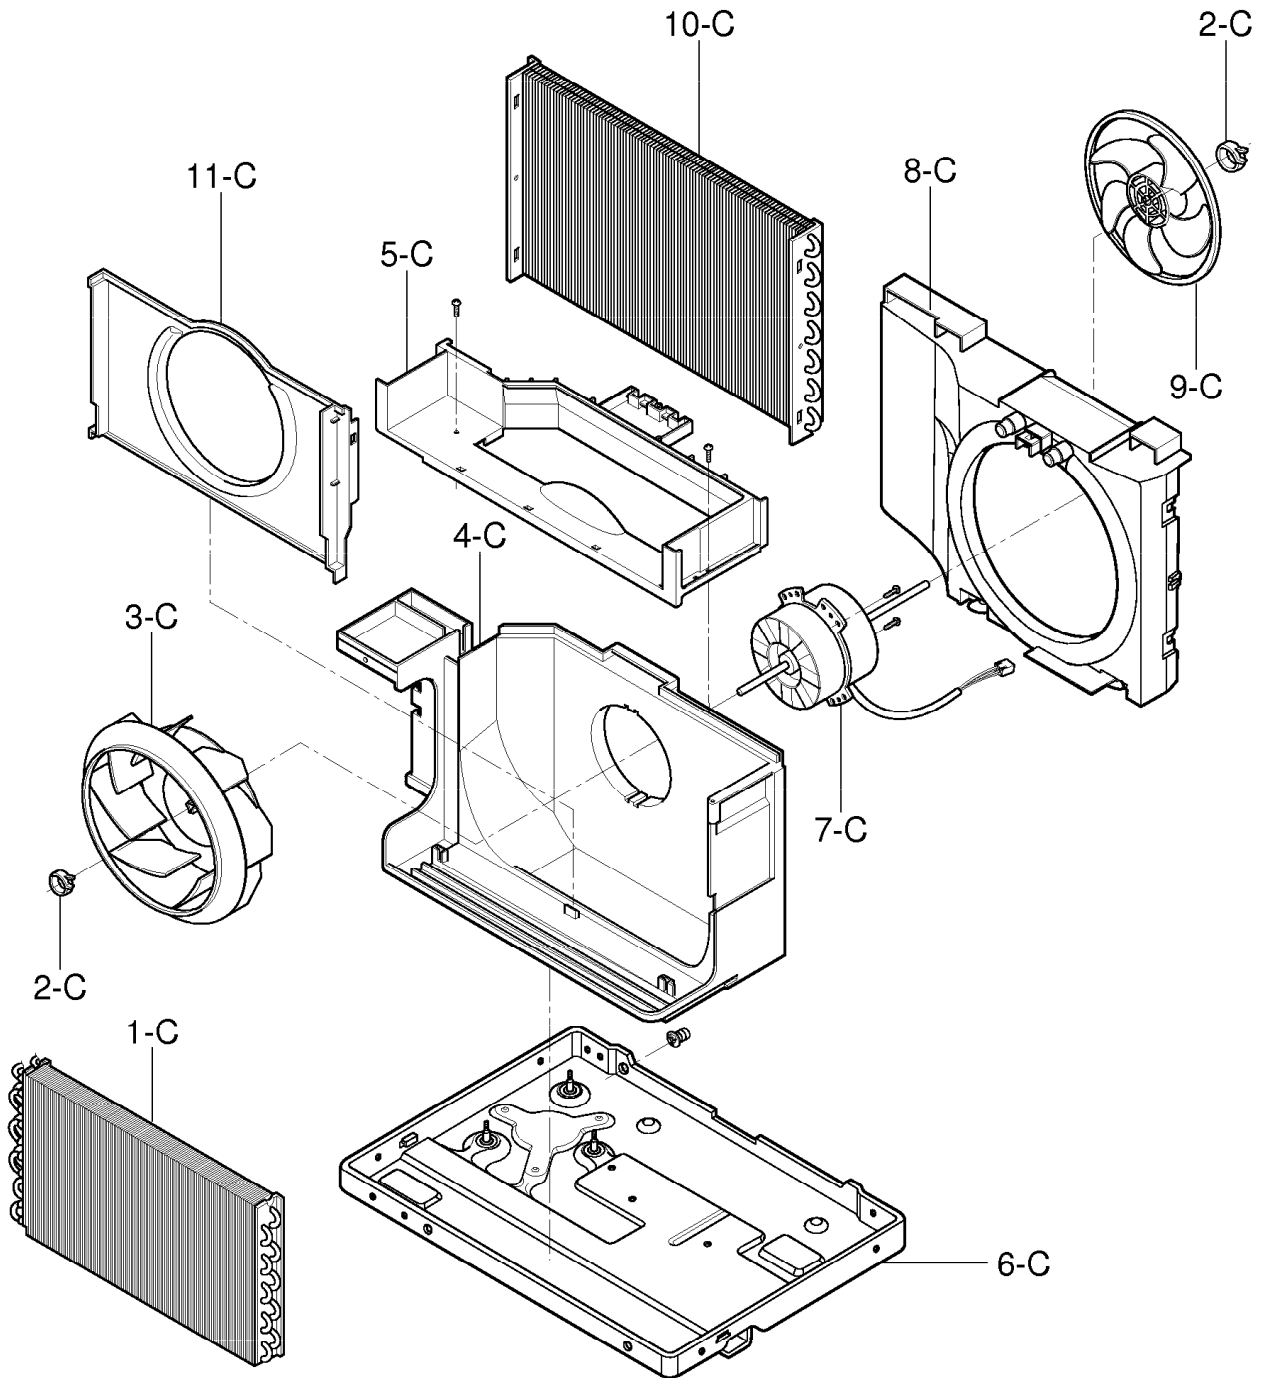

CAUTION: Use the Kenmore part number on all orders, **not** the illustration number.

AIR HANDLING & CYCLE PARTS