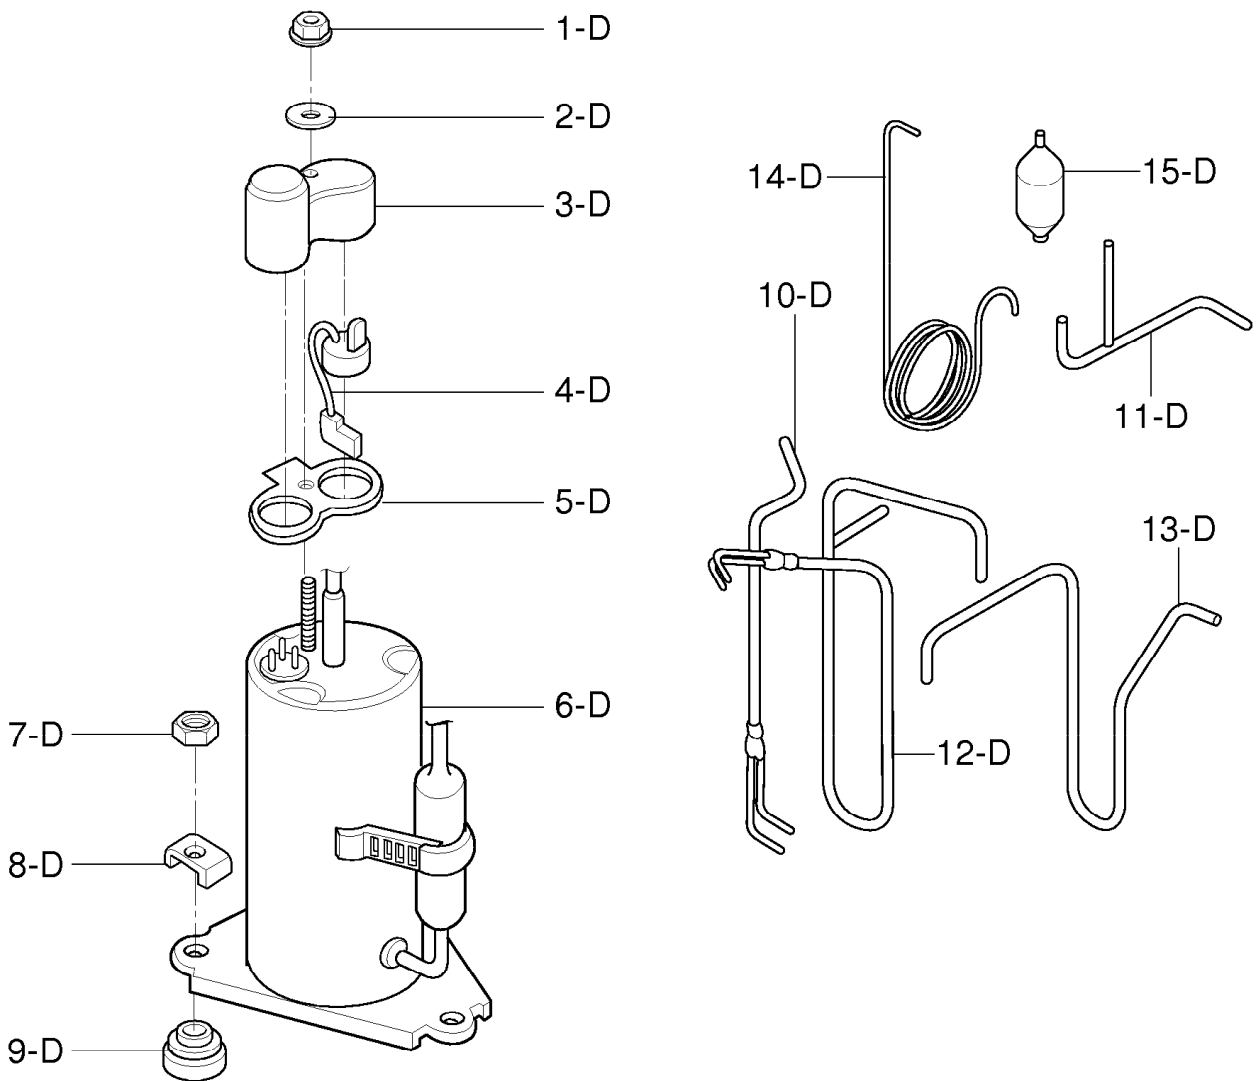

CAUTION: Use the Kenmore part number on all orders, **not** the illustration number.

COMPRESSOR PARTS