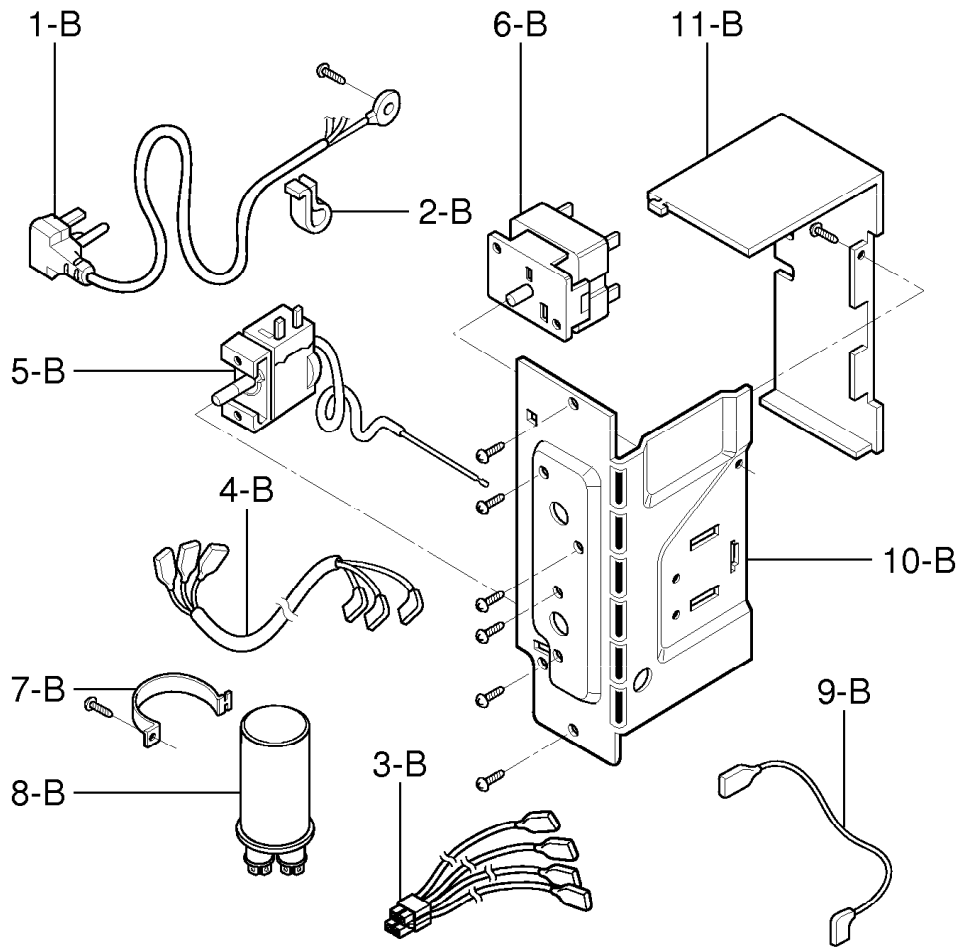

CABINET & FRONT GRILLE ASSEMBLY

ILLUSTRATION NUMBER	PART NUMBER	DESCRIPTION
1 - A	3091AR6055M	CABINET ASSEMBLY
2 - A	4941AR3813A	KNOB ASSEMBLY
3 - A	3530AR1343A	GRILLE, INLET
4 - A	5231AR2148A	AIR FILTER ASSEMBLY
5 - A	3530AR1344A	GRILLE, FRONT
6 - A	5090AR3190B	VANE
7 - A	5990AR3190A	VANE
8 - A	4520AR3191A	LINK HOLDER
9 - A	5210AR3196C	UPPER GUIDE
10 - A	3850A20423X	ENERGY GUIDE LABEL
*	3828A20126E	OWNER'S MANUAL

= Functional Parts

* = Non-Illustrated Parts

CAUTION: Use the Kenmore part number on all orders, **not** the illustration number.

CONTROL BOX ASSEMBLY

CAUTION: Use the Kenmore part number on all orders, **not** the illustration number.

CONTROL BOX ASSEMBLY

ILLUSTRATION NUMBER	PART NUMBER	DESCRIPTION
1 - B #	2H00677P	POWER CORD ASSEMBLY
2 - B	4H01254A	CLIP
3 - B	6877A20001A	LEAD WIRE ASSEMBLY
4 - B	6631AR3843R	CONDUCTOR ASSEMBLY
5 - B #	2H01109H	THERMOSTAT ASSEMBLY
6 - B #	2H00154H	SWITCH, ROTARY
7 - B	4H00442F	CLAMP, CAPACITOR
8 - B #	0CZZA20005B	CAPACITOR
9 - B	2H01045E	CONDUCTOR ASSEMBLY
10 - B	4994A20016A	CONTROL BOX, SINGLE
11 - B	3550A20026B	COVER