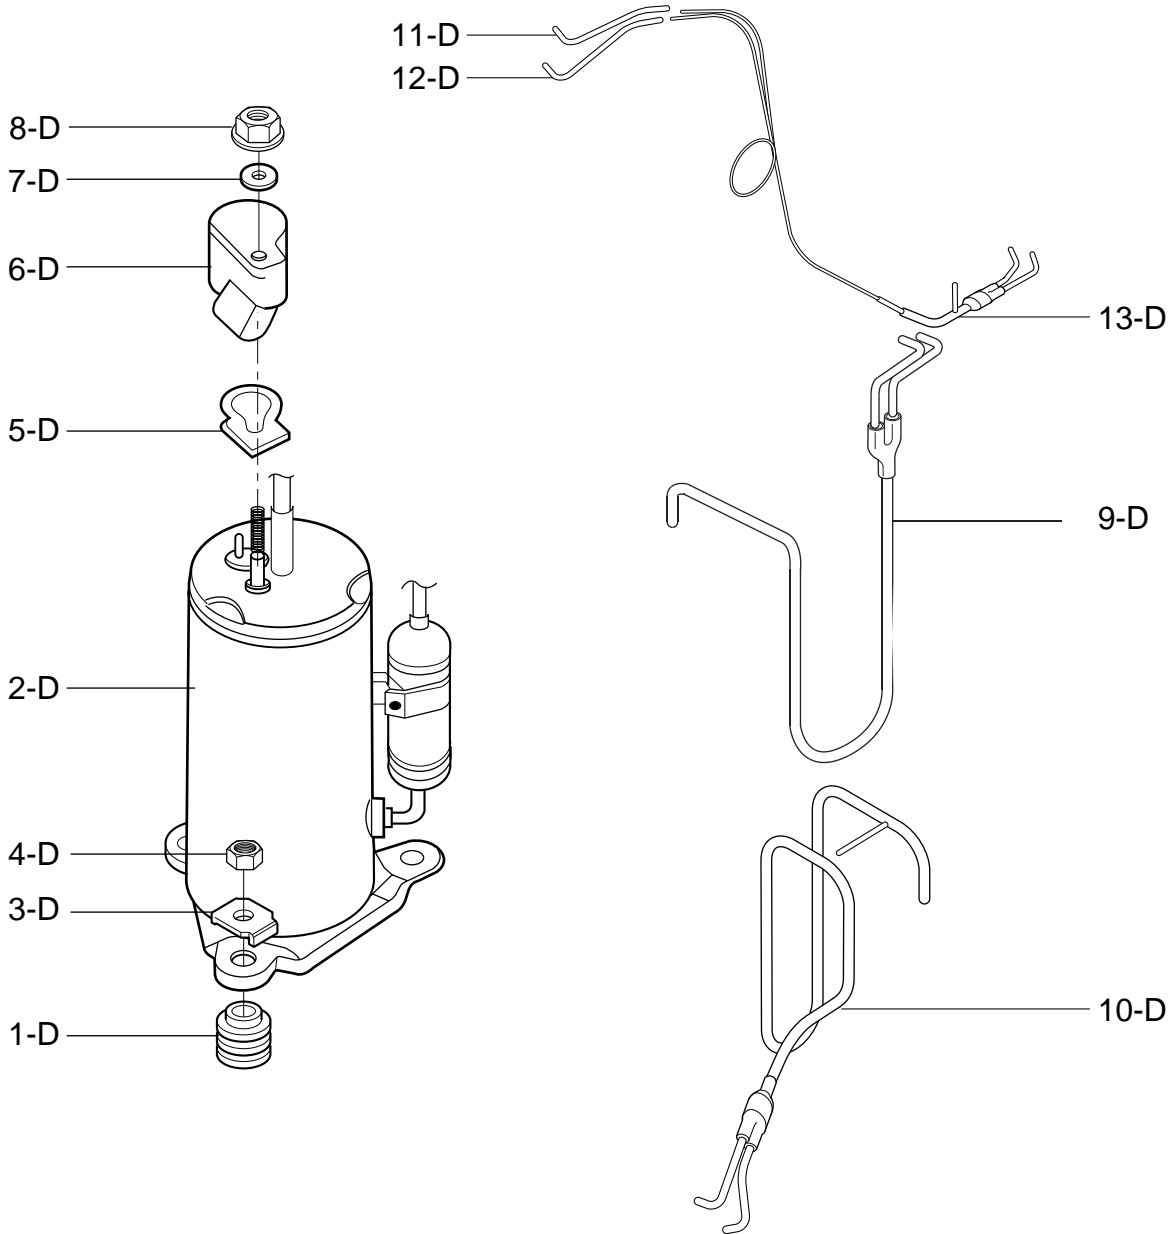

CAUTION: Use the Kenmore part number on all orders, **not** the illustration number.

COMPRESSOR PARTS