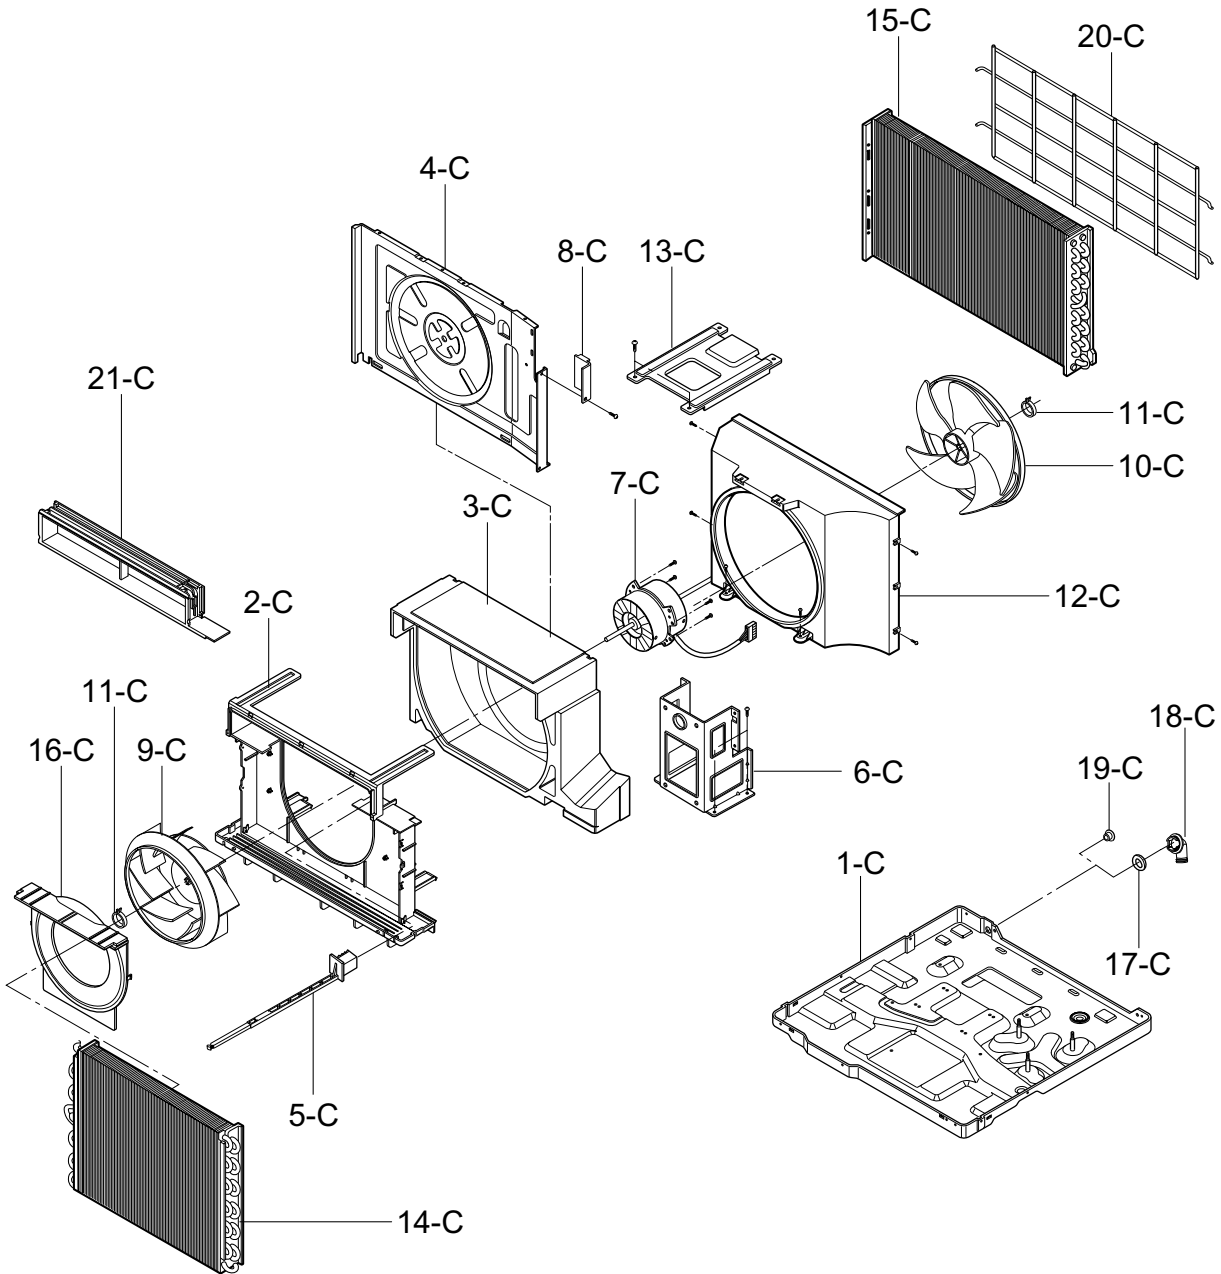

CAUTION: Use the Kenmore part number on all orders, **not** the illustration number.

AIR HANDLING & CYCLE PARTS