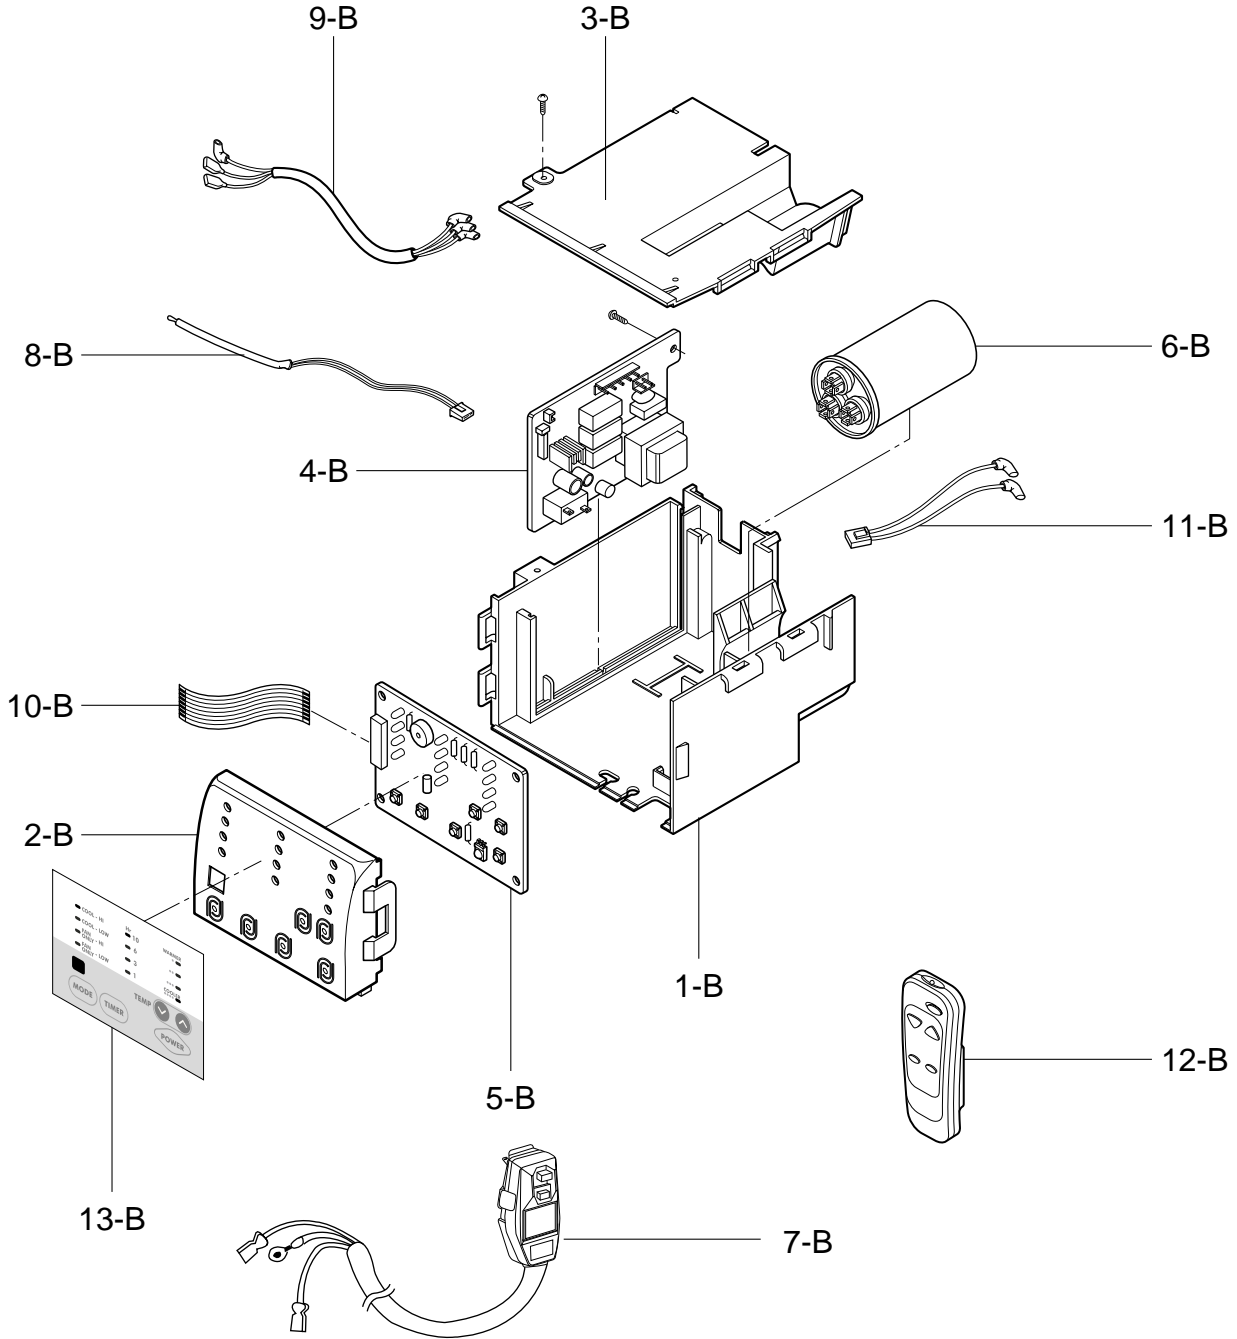

CAUTION: Use the Kenmore part number on all orders, **not** the illustration number.

CONTROL BOX ASSEMBLY