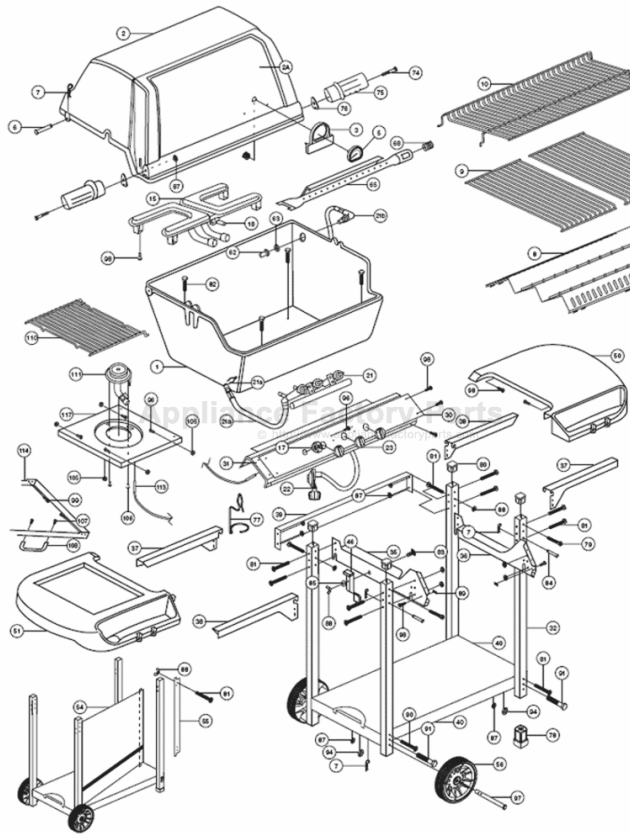

[Find Your Broil-Mate Grill Parts - Select From 682 Models](#)

----- Manual continues below -----