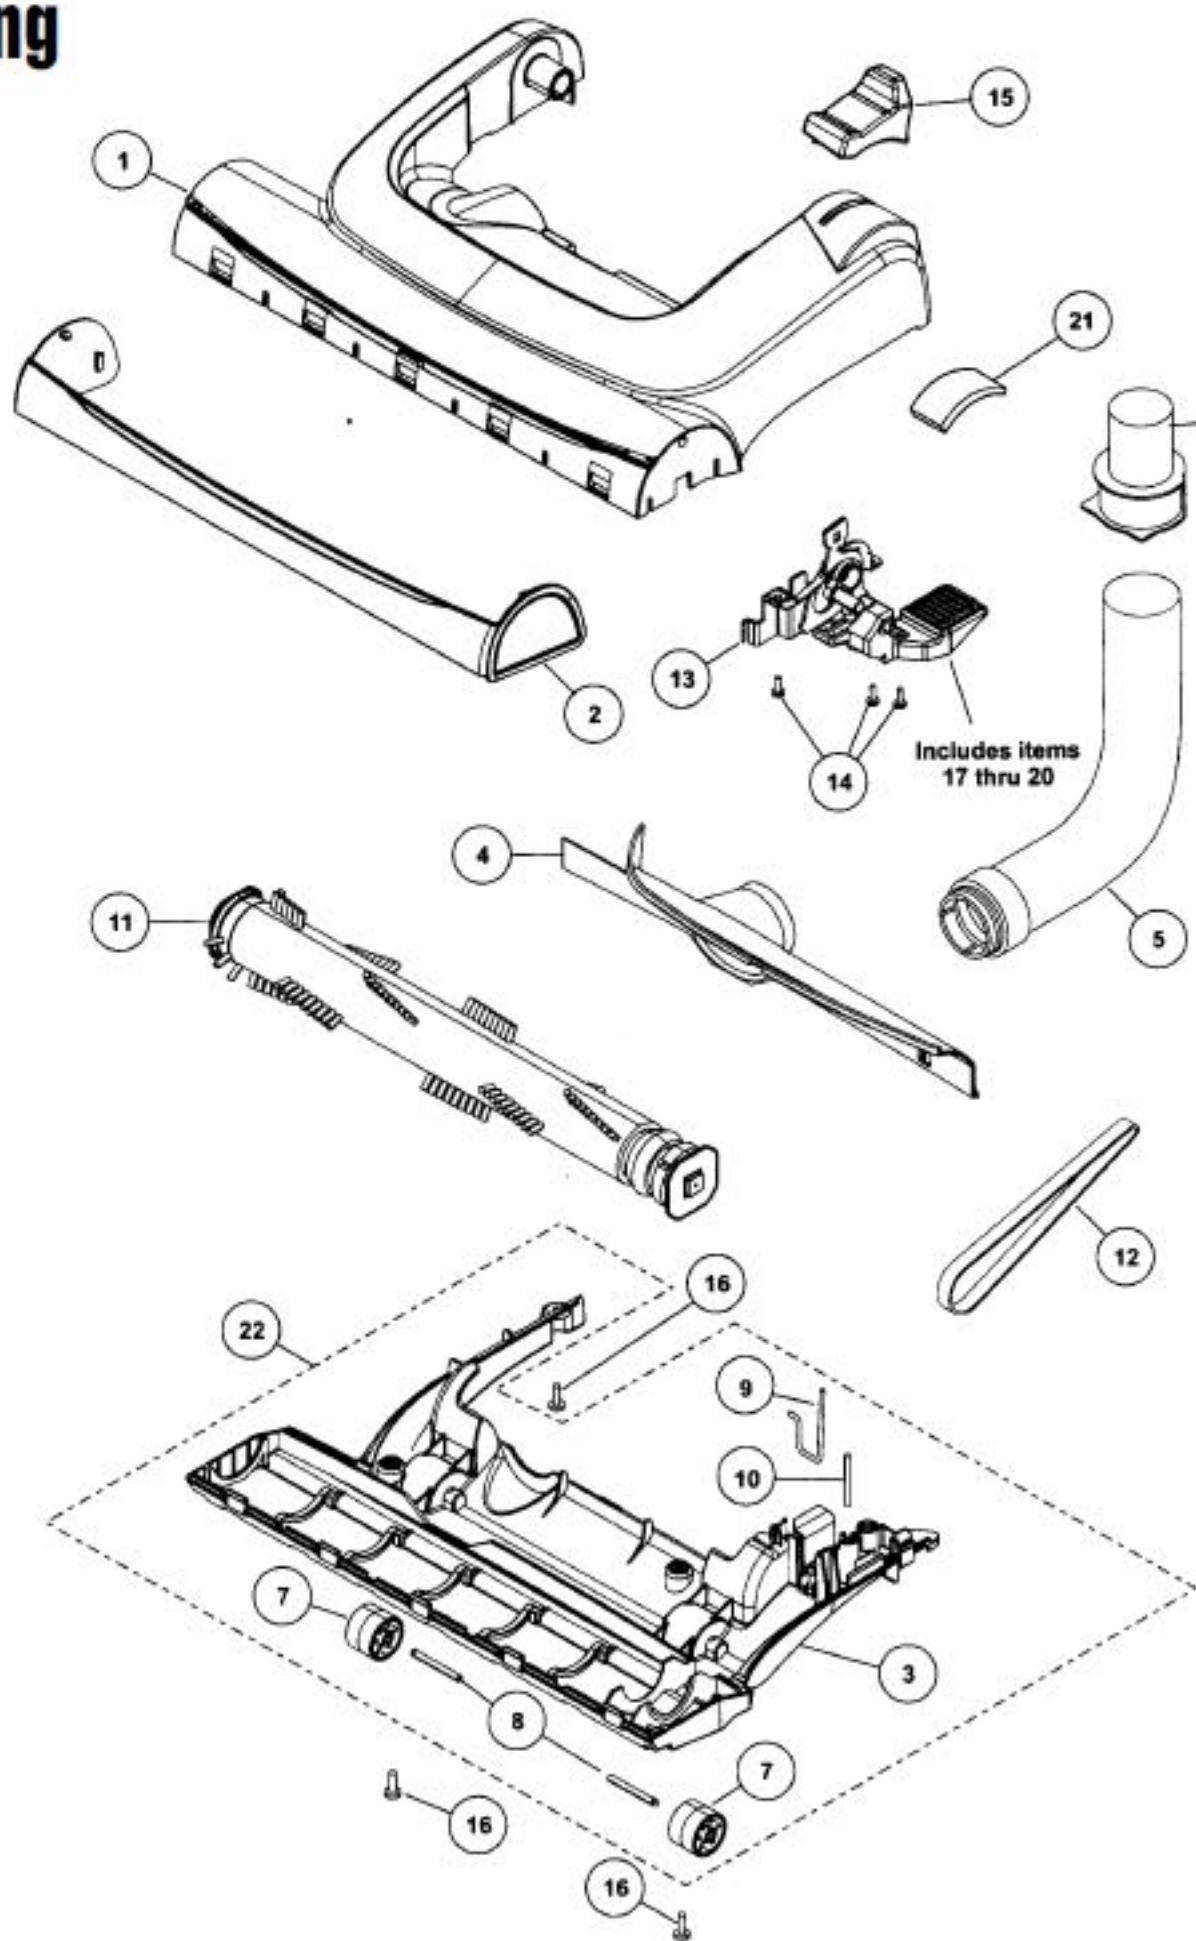

Models: MC-V5481

Nozzle Housing

Models: MC-V5481

Body

Models: MC-V5481

Body

1	P-111645	Dust compartment	19	P-000623	Wire connector	37	P-740
2	P-111646	Dust cover	20	P-111570	Lead wire, white	38	P-111
3	P-111647	Wand holder	21	P-111571	Lead wire, black	39	P-614
4	P-111563	Air guide	22	P-111572	Wire cover	40	P-111
5	P-111564	Valve grommet	23	P-111290	Lead wire assembly	41	P-111
6	P-0698	Cord stopper	24	P-000623	Wire connector	42	P-606
7	P-6140	Screw, cord stopper	25	P-111575	Handle retention clip	43	P-608
8	P-10602	On/off switch	26	P-0293	Motor support, rubber	44	P-111
9	P-111648	Lead wire, black	27	P-10670	Noise suppressor	45	P-000
10	P-111565	Lead wire, black	28	P-8184	Ring spacer	46	P-111
11	P-10776	Protector	29	P-111573	Bulb socket	47	P-111
12	P-111567	Protector spring	30	P-111574	Light bulb	48	P-111
13	P-10661	Protector cover	31	P-111602	Window	49	P-111
14	P-10697	Body packing, right	32	P-111644	Filter cover	50	P-818
15	P-111568	Body packing, left	33	P-111372	Exhaust filter, HEPA	51	P-982
16	P-111328	Motor, fan unit	34	P-10968	Shaft, wheel	52	P-111
17	P-9911	Motor support, rubber	35	P-6115	Washer	53	P-111
18	P-111569	Lead wire, motor	36	P-0114	Wheel			

Handle Assembly