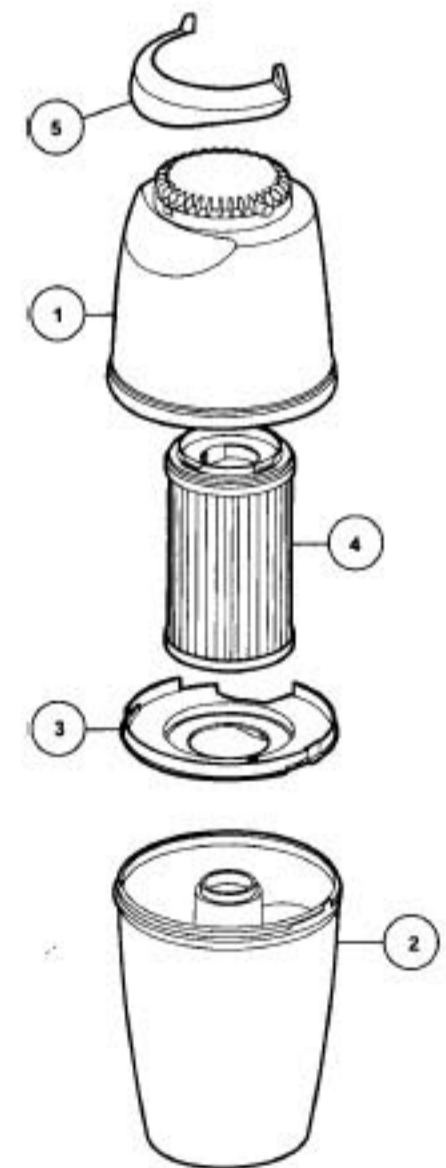

Models: MC-V5481

Nozzle Housing

1	P-111636	Nozzle housing
2	P-111637	Furniture guard
3	P-111638	Lower plate
4	P-111639	Nozzle pipe
5	P-111640	Nozzle house
6	P-111556	Connector pipe
7	P-9888	Roller, nozzle
8	P-60357	Shaft, roller
9	P-9861	Belt cover
10	P-111641	Belt guard
11	P-111642	Agitator unit

Models: MC-V5481

Body

Models: MC-V5481

Body

1	P-111645	Dust compartment	19	P-000623	Wire connector	37	P-740009	Stopper, wheel
2	P-111646	Dust cover	20	P-111570	Lead wire, white	38	P-111589	Hose assembly
3	P-111647	Wand holder	21	P-111571	Lead wire, black	39	P-6140	Screw
4	P-111563	Air guide	22	P-111572	Wire cover	40	P-111401	Extension wand
5	P-111564	Valve grommet	23	P-111290	Lead wire assembly	41	P-111300	Extension wand, with tabs
6	P-0698	Cord stopper	24	P-000623	Wire connector	42	P-6069	Crevice tool
7	P-6140	Screw, cord stopper	25	P-111575	Handle retention clip	43	P-6088	Dusting brush
8	P-10602	On/off switch	26	P-0293	Motor support, rubber	44	P-111436	Flange
9	P-111648	Lead wire, black	27	P-10670	Noise suppressor	45	P-000104	Wire tie
10	P-111565	Lead wire, black	28	P-8184	Ring spacer	46	P-111650	Suction inlet packing
11	P-10776	Protector	29	P-111573	Bulb socket	47	P-111603	Secondary filter
12	P-111567	Protector spring	30	P-111574	Light bulb	48	P-111590	Dust packing
13	P-10661	Protector cover	31	P-111602	Window	49	P-111591	Rear cover packing
14	P-10697	Body packing, right	32	P-111644	Filter cover	50	P-8182	Carbon brush assembly
15	P-111568	Body packing, left	33	P-111372	Exhaust filter, HEPA	51	P-9823	Screw, carbon brush assembly
16	P-111328	Motor, fan unit	34	P-10968	Shaft, wheel	52	P-111721	Carbon brush ass, light terminal
17	P-9911	Motor support, rubber	35	P-6115	Washer	53	P-111433	Screw, motor support
18	P-111569	Lead wire, motor	36	P-0114	Wheel			

Handle Assembly

1	P-111651	Handle A
2	P-111593	Handle B
3	P-111594	Handle release lock
4	P-10643	Spring, handle release lock
5	P-6140	Screws, 10 pk
6	P-7035	Upper cord storage hook
7	P-111595	Power cord