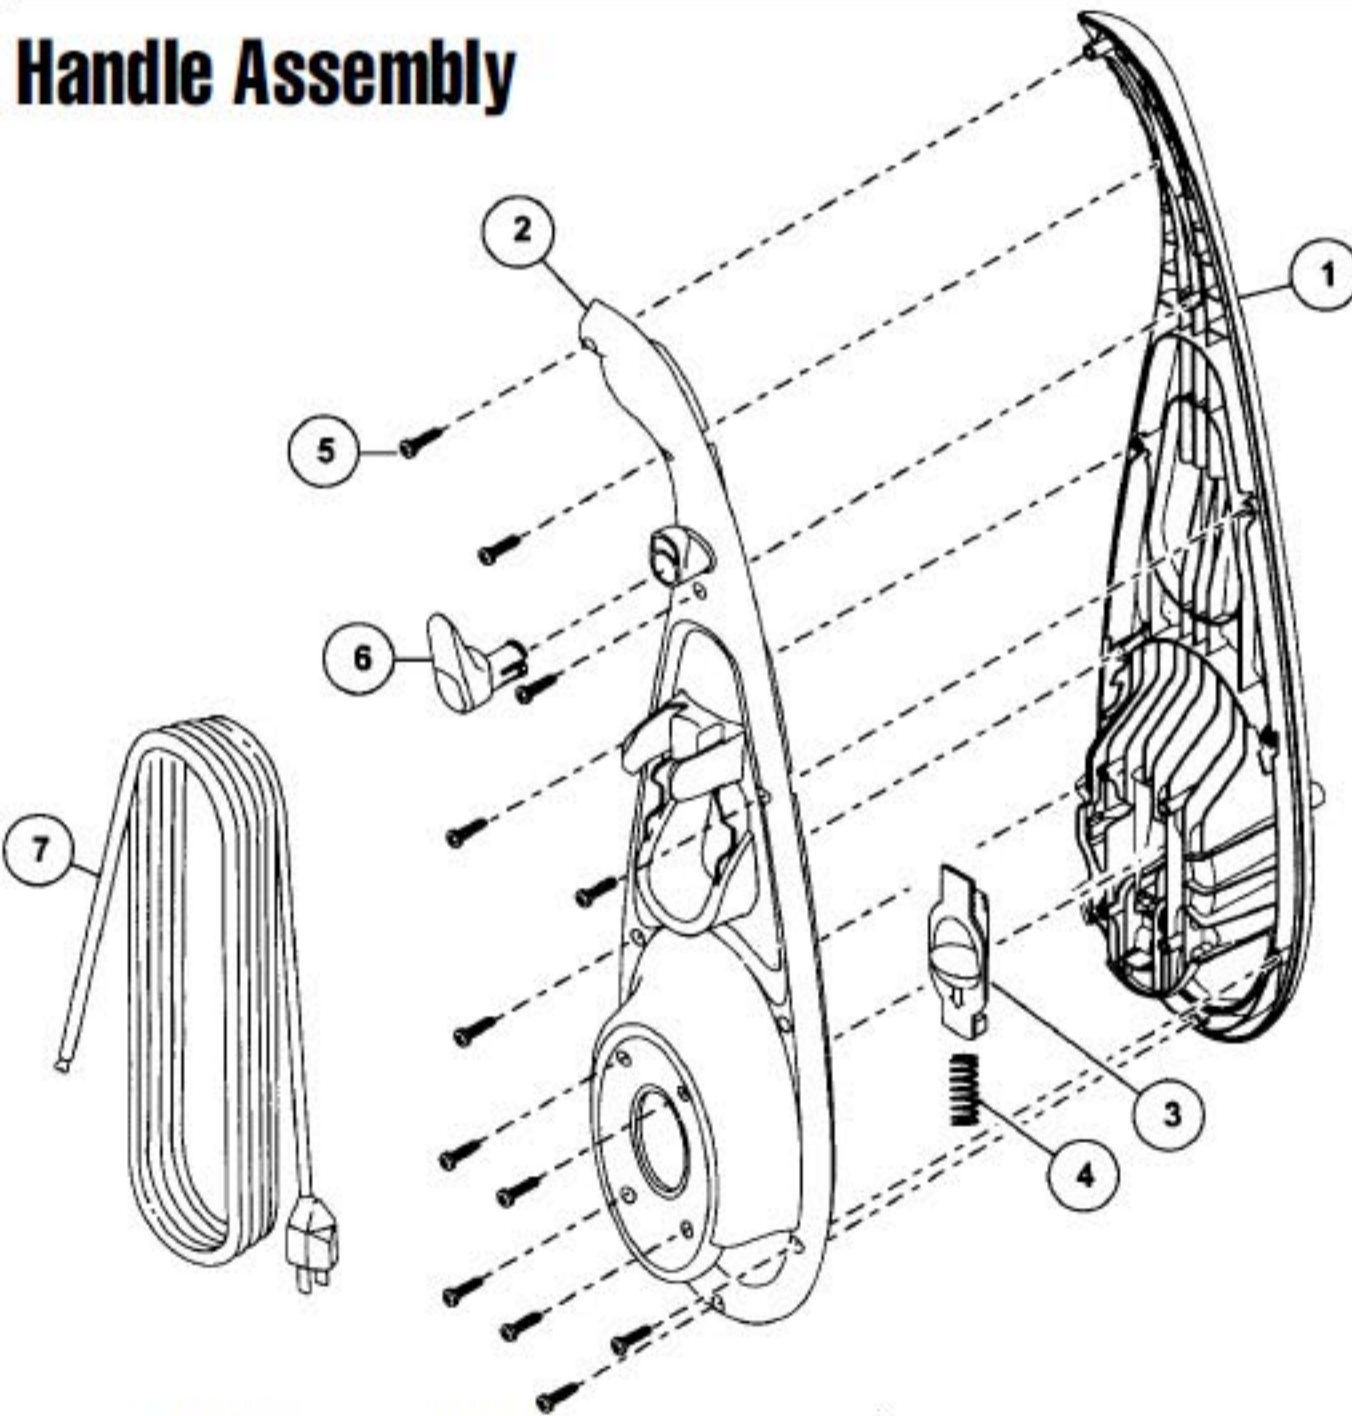

Handle Assembly

1	P-111651	Handle A
2	P-111593	Handle B
3	P-111594	Handle release lock
4	P-10643	Spring, handle release lock
5	P-6140	Screws, 10 pk
6	P-7035	Upper cord storage hook
7	P-111595	Power cord