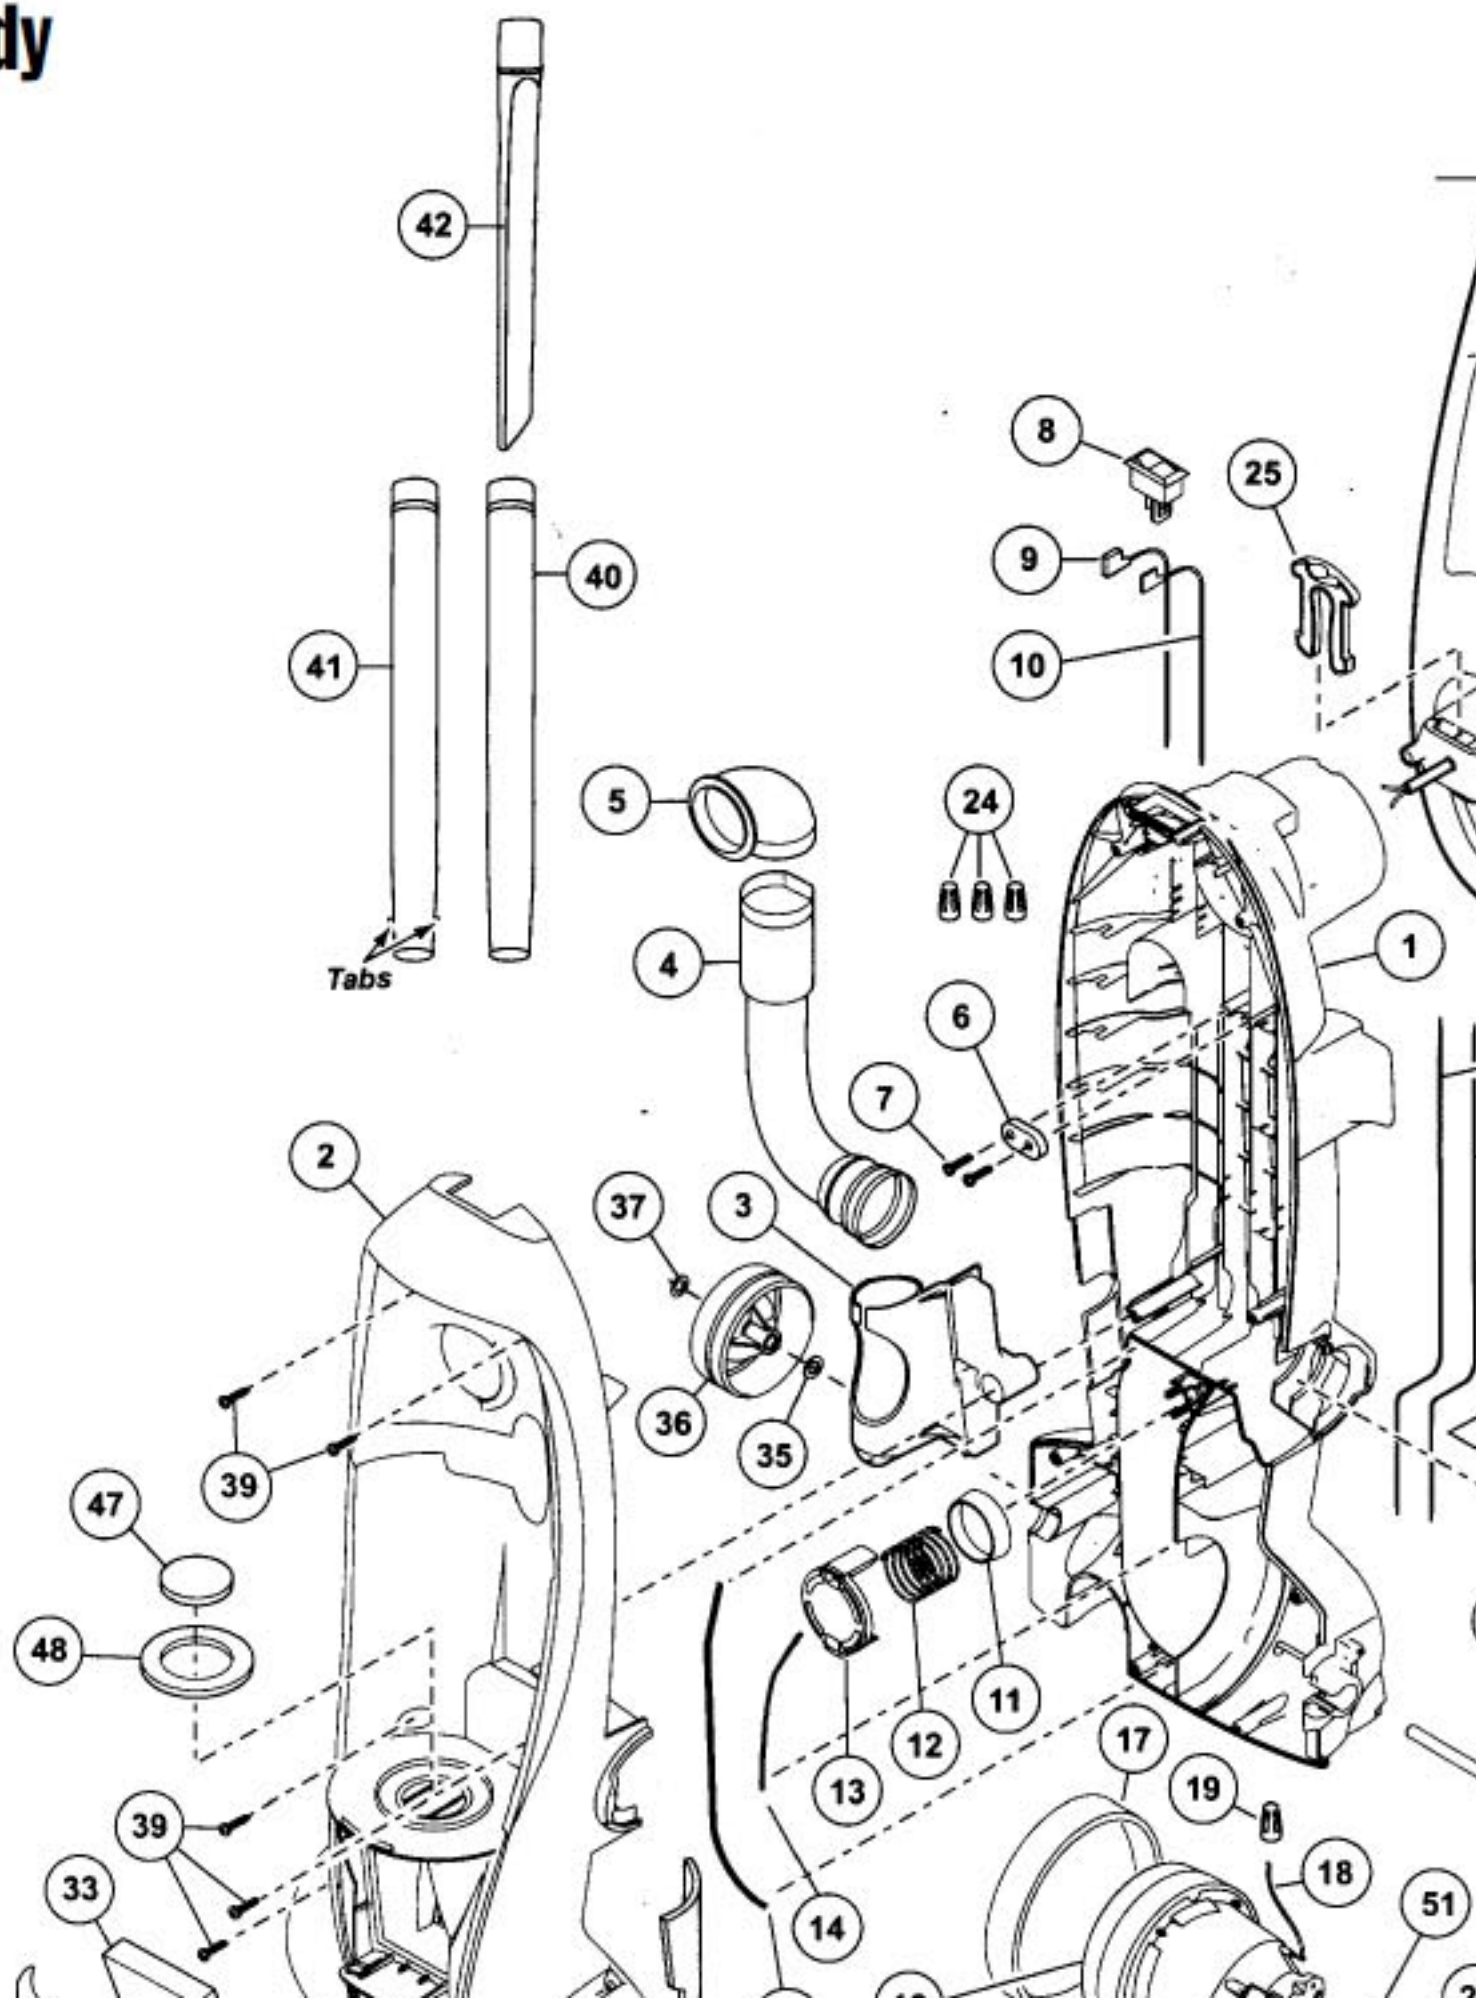

Models: MC-V5481

Nozzle Housing

Models: MC-V5481

Body

Models: MC-V5481

Body

1	P-111645	Dust compartment	19	P-000623	Wire connector	37	P-740
2	P-111646	Dust cover	20	P-111570	Lead wire, white	38	P-111
3	P-111647	Wand holder	21	P-111571	Lead wire, black	39	P-614
4	P-111563	Air guide	22	P-111572	Wire cover	40	P-111
5	P-111564	Valve grommet	23	P-111290	Lead wire assembly	41	P-111
6	P-0698	Cord stopper	24	P-000623	Wire connector	42	P-606
7	P-6140	Screw, cord stopper	25	P-111575	Handle retention clip	43	P-608
8	P-10602	On/off switch	26	P-0293	Motor support, rubber	44	P-111
9	P-111648	Lead wire, black	27	P-10670	Noise suppressor	45	P-000
10	P-111565	Lead wire, black	28	P-8184	Ring spacer	46	P-111
11	P-10776	Protector	29	P-111573	Bulb socket	47	P-111
12	P-111567	Protector spring	30	P-111574	Light bulb	48	P-111
13	P-10661	Protector cover	31	P-111602	Window	49	P-111
14	P-10697	Body packing, right	32	P-111644	Filter cover	50	P-818
15	P-111568	Body packing, left	33	P-111372	Exhaust filter, HEPA	51	P-982
16	P-111328	Motor, fan unit	34	P-10968	Shaft, wheel	52	P-111
17	P-9911	Motor support, rubber	35	P-6115	Washer	53	P-111
18	P-111569	Lead wire, motor	36	P-0114	Wheel			

Handle Assembly