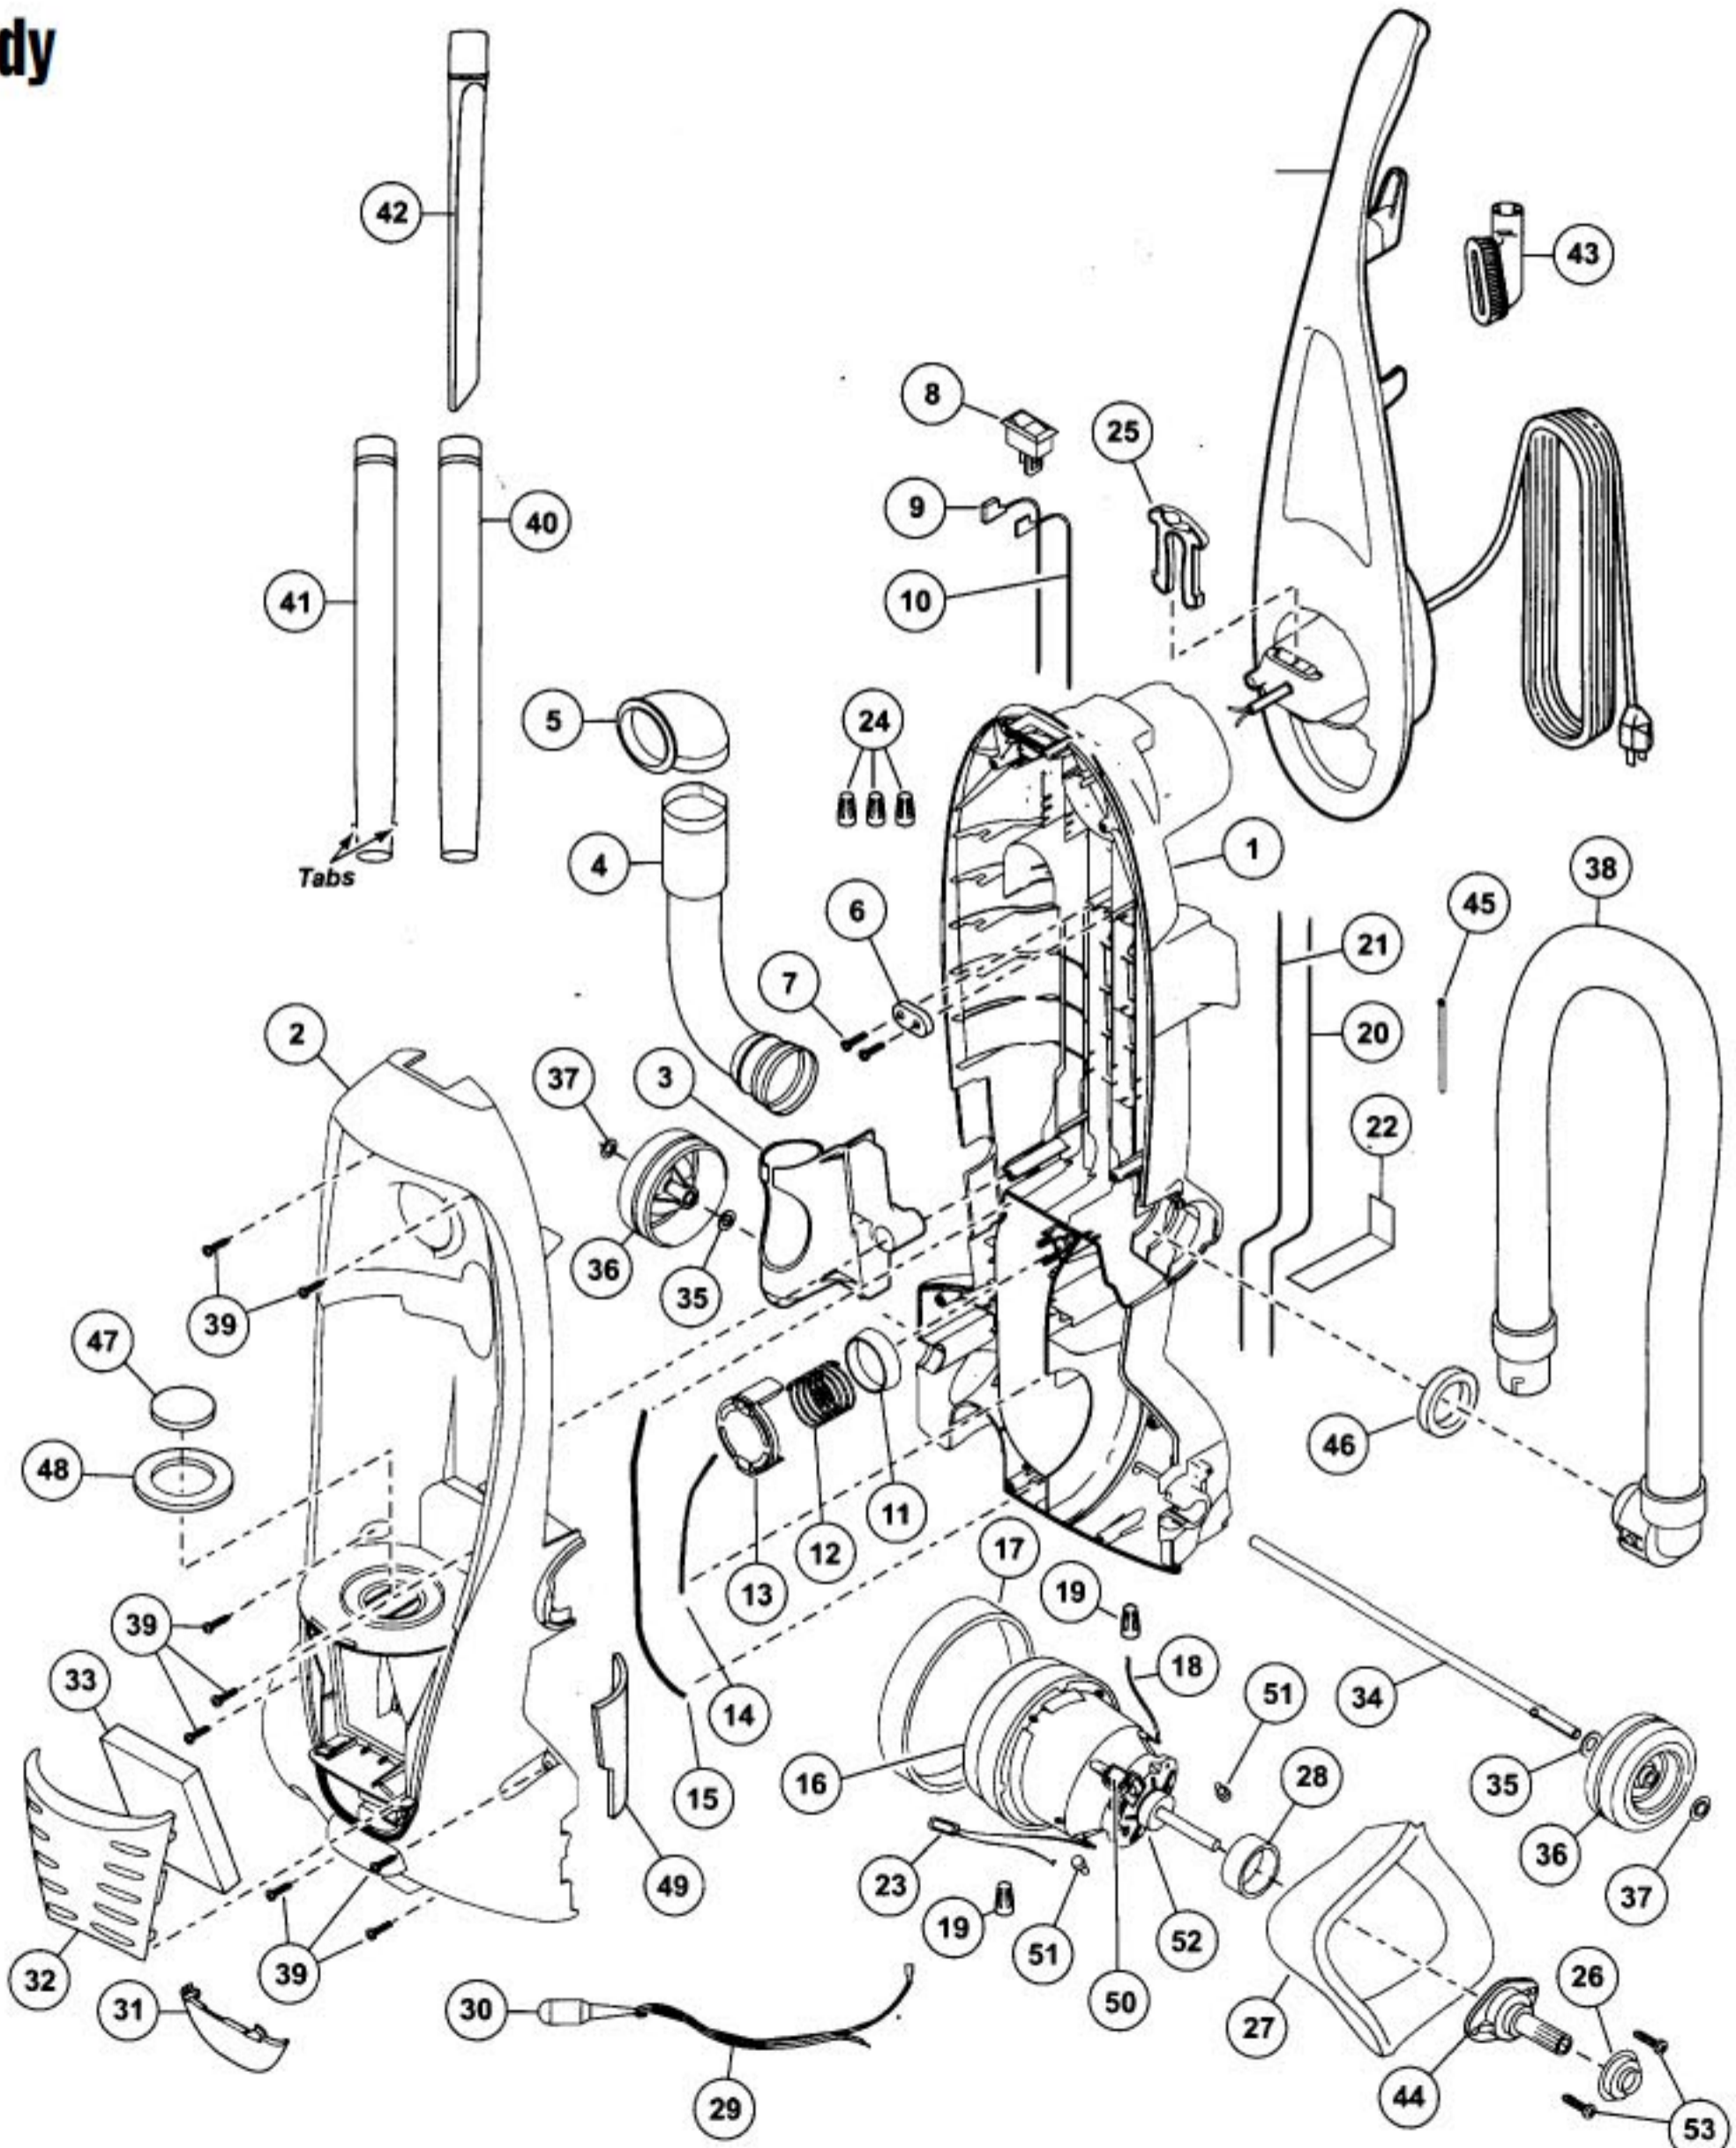

Models: MC-V5481

Body

Models: MC-V5481

Body

1	P-111645	Dust compartment	19	P-000623	Wire connector	37	P-740009	Stopper, wheel
2	P-111646	Dust cover	20	P-111570	Lead wire, white	38	P-111589	Hose assembly
3	P-111647	Wand holder	21	P-111571	Lead wire, black	39	P-6140	Screw
4	P-111563	Air guide	22	P-111572	Wire cover	40	P-111401	Extension wand
5	P-111564	Valve grommet	23	P-111290	Lead wire assembly	41	P-111300	Extension wand, with tabs
6	P-0698	Cord stopper	24	P-000623	Wire connector	42	P-6069	Crevice tool
7	P-6140	Screw, cord stopper	25	P-111575	Handle retention clip	43	P-6088	Dusting brush
8	P-10602	On/off switch	26	P-0293	Motor support, rubber	44	P-111436	Flange
9	P-111648	Lead wire, black	27	P-10670	Noise suppressor	45	P-000104	Wire tie
10	P-111565	Lead wire, black	28	P-8184	Ring spacer	46	P-111650	Suction inlet packing
11	P-10776	Protector	29	P-111573	Bulb socket	47	P-111603	Secondary filter
12	P-111567	Protector spring	30	P-111574	Light bulb	48	P-111590	Dust packing
13	P-10661	Protector cover	31	P-111602	Window	49	P-111591	Rear cover packing
14	P-10697	Body packing, right	32	P-111644	Filter cover	50	P-8182	Carbon brush assembly
15	P-111568	Body packing, left	33	P-111372	Exhaust filter, HEPA	51	P-9823	Screw, carbon brush assembly
16	P-111328	Motor, fan unit	34	P-10968	Shaft, wheel	52	P-111721	Carbon brush ass, light terminal
17	P-9911	Motor support, rubber	35	P-6115	Washer	53	P-111433	Screw, motor support
18	P-111569	Lead wire, motor	36	P-0114	Wheel			

Handle Assembly