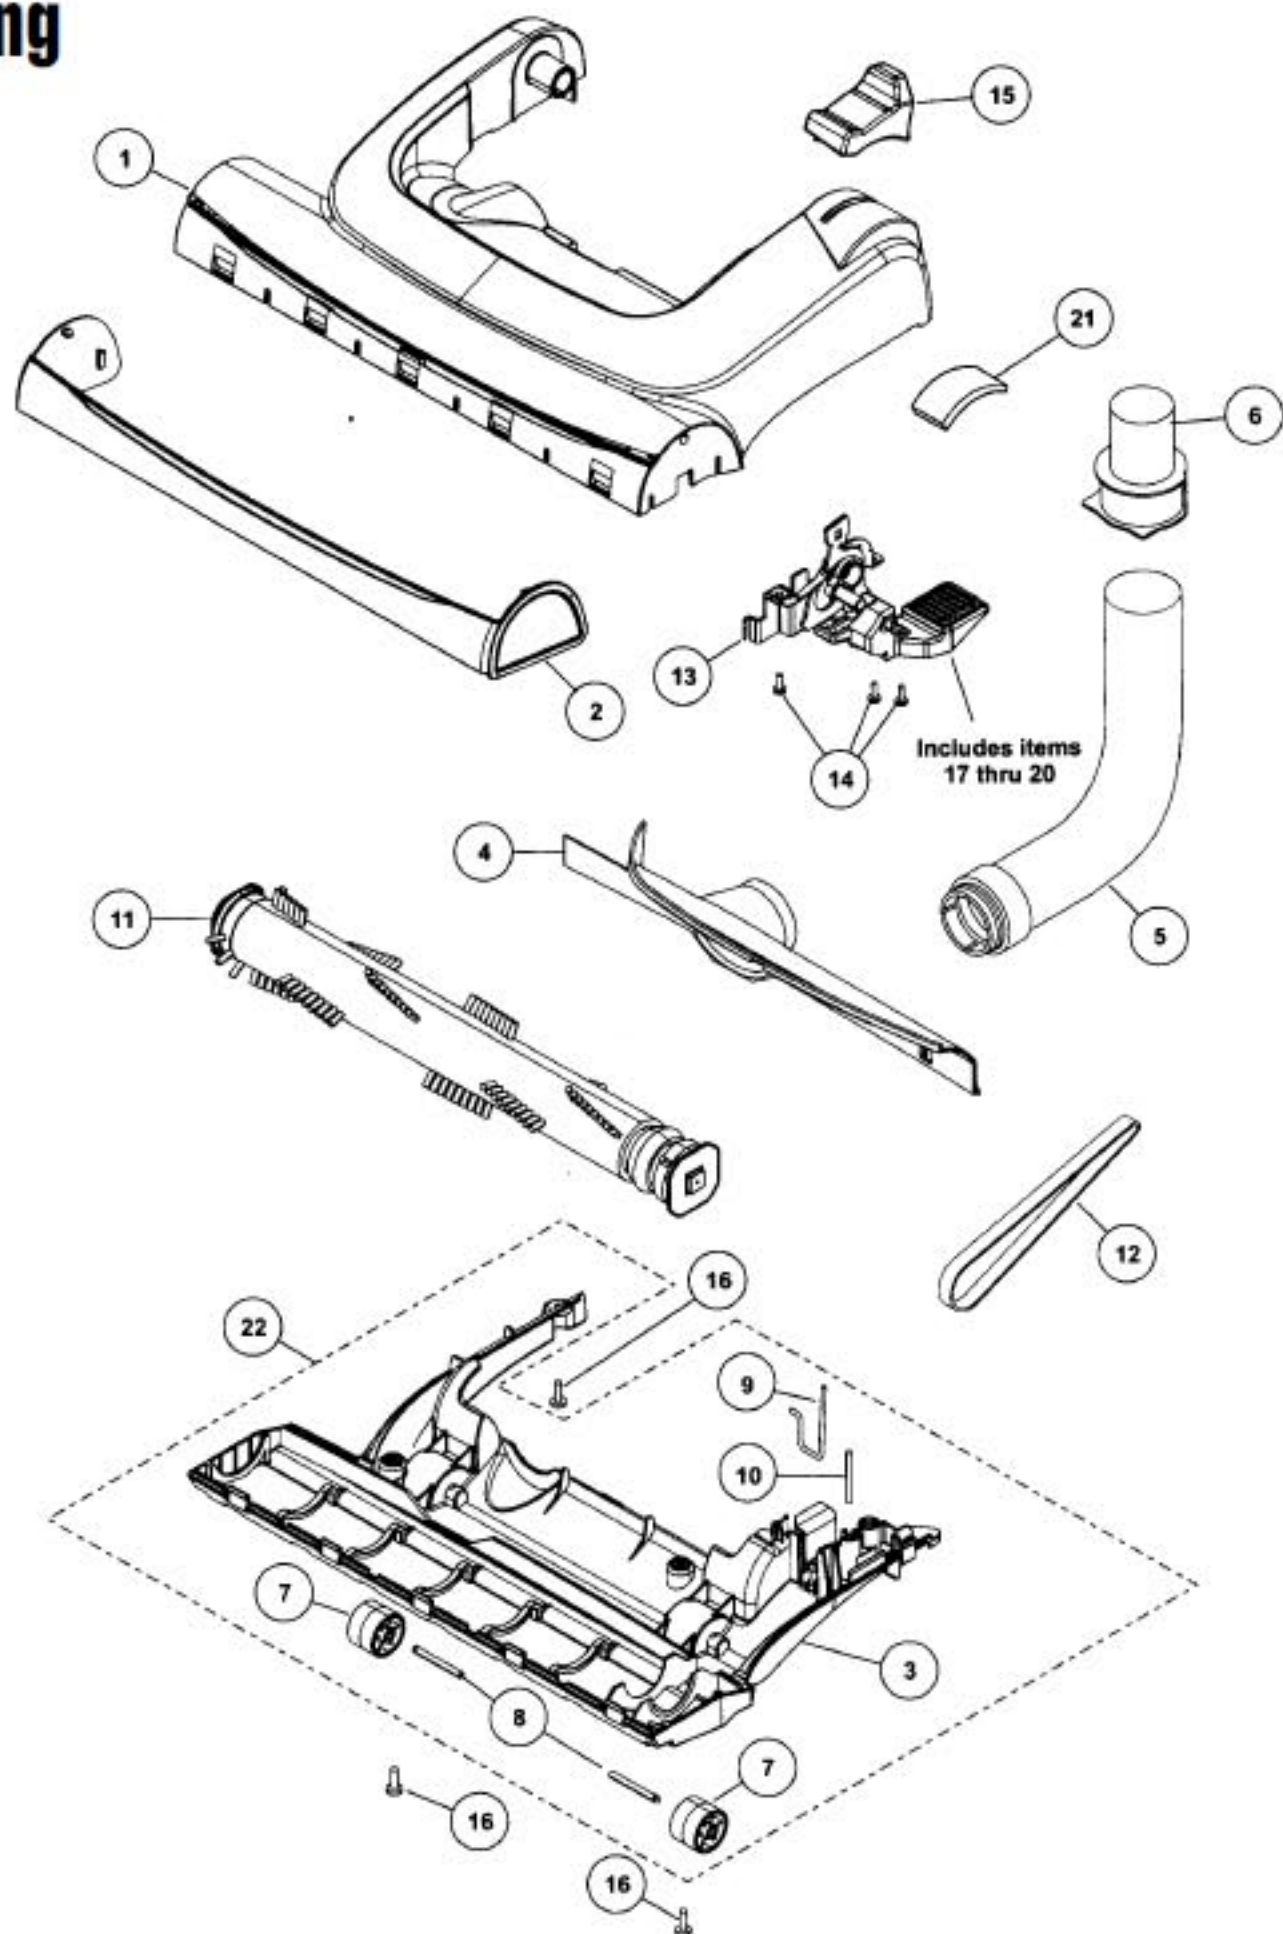

Models: MC-V5481

Nozzle Housing

1	P-111636	Nozzle housing
2	P-111637	Furniture guard
3	P-111638	Lower plate
4	P-111639	Nozzle pipe
5	P-111640	Nozzle house
6	P-111556	Connector pipe
7	P-9888	Roller, nozzle
8	P-60357	Shaft, roller
9	P-9861	Belt cover
10	P-111641	Belt guard
11	P-111642	Agitator unit

Models: MC-V5481

Body

Models: MC-V5481

Body

1	P-111645	Dust compartment	19	P-000623	Wire connector	37	P-740009	Stopper, wheel
2	P-111646	Dust cover	20	P-111570	Lead wire, white	38	P-111589	Hose assembly
3	P-111647	Wand holder	21	P-111571	Lead wire, black	39	P-6140	Screw
4	P-111563	Air guide	22	P-111572	Wire cover	40	P-111401	Extension wand
5	P-111564	Valve grommet	23	P-111290	Lead wire assembly	41	P-111300	Extension wand, with tabs
6	P-0698	Cord stopper	24	P-000623	Wire connector	42	P-6069	Crevice tool
7	P-6140	Screw, cord stopper	25	P-111575	Handle retention clip	43	P-6088	Dusting brush
8	P-10602	On/off switch	26	P-0293	Motor support, rubber	44	P-111436	Flange
9	P-111648	Lead wire, black	27	P-10670	Noise suppressor	45	P-000104	Wire tie
10	P-111565	Lead wire, black	28	P-8184	Ring spacer	46	P-111650	Suction inlet packing
11	P-10776	Protector	29	P-111573	Bulb socket	47	P-111603	Secondary filter
12	P-111567	Protector spring	30	P-111574	Light bulb	48	P-111590	Dust packing
13	P-10661	Protector cover	31	P-111602	Window	49	P-111591	Rear cover packing
14	P-10697	Body packing, right	32	P-111644	Filter cover	50	P-8182	Carbon brush assembly
15	P-111568	Body packing, left	33	P-111372	Exhaust filter, HEPA	51	P-9823	Screw, carbon brush assembly
16	P-111328	Motor, fan unit	34	P-10968	Shaft, wheel	52	P-111721	Carbon brush ass, light terminal
17	P-9911	Motor support, rubber	35	P-6115	Washer	53	P-111433	Screw, motor support
18	P-111569	Lead wire, motor	36	P-0114	Wheel			